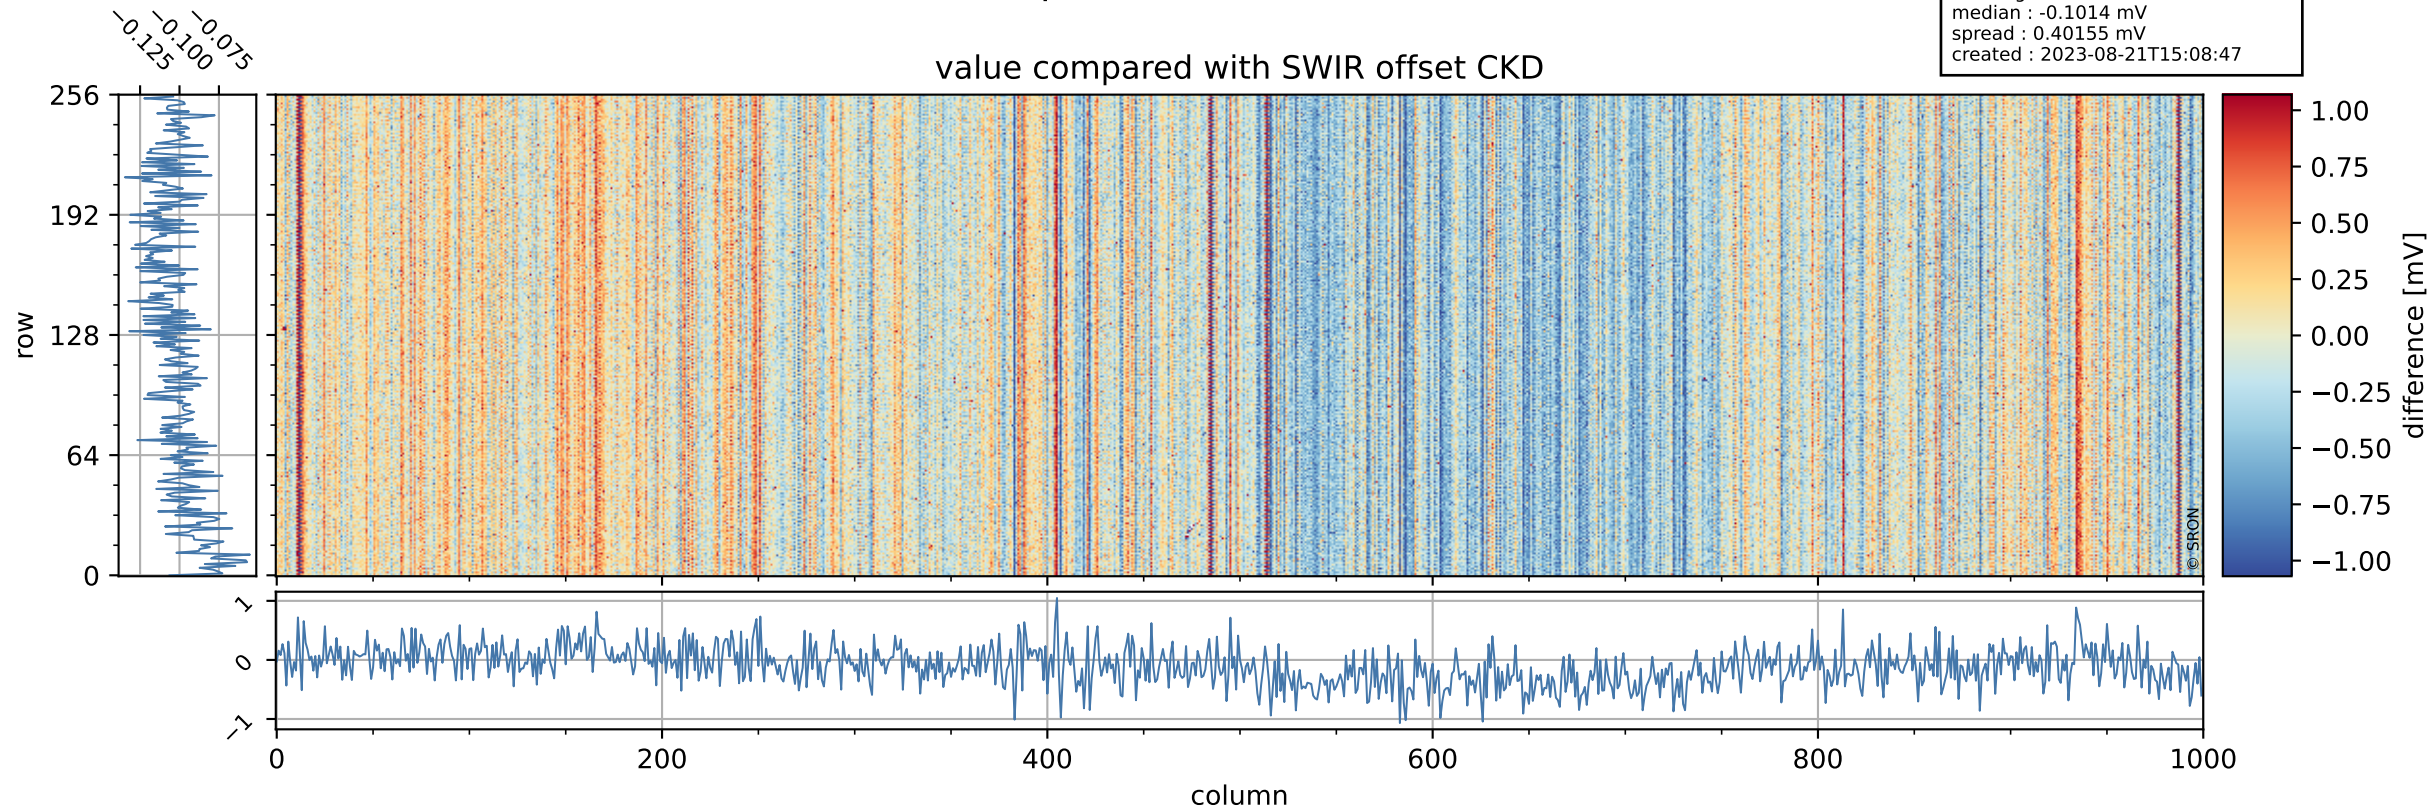

Tropomi SWIR offset (official)

orbits : 17 in [21562, 21607]
coverage : 2021-12-11 / 2021-12-14
median : 0.52592 V
spread : 0.035915 V
created : 2023-08-21T15:08:46

value detector map

Tropomi SWIR offset (official)

orbits : 17 in [21562, 21607]
coverage : 2021-12-11 / 2021-12-14
median : 28.559 μV
spread : 14.424 μV
created : 2023-08-21T15:08:46

Tropomi SWIR offset (official)

orbits : 17 in [21562, 21607]
coverage : 2021-12-11 / 2021-12-14
median : -0.1014 mV
spread : 0.40155 mV
created : 2023-08-21T15:08:47

value compared with SWIR offset CKD

Tropomi SWIR offset (official) ground-tracks of Sentinel-5P

orbits : 17 in [21562, 21607]
coverage : 2021-12-11 / 2021-12-14
created : 2023-08-21T15:08:47

Tropomi SWIR offset (official)

orbits : [2827, 21607]
coverage : 2018-04-30 / 2021-12-14
created : 2023-08-21T15:08:48

trend of detector median & temperatures