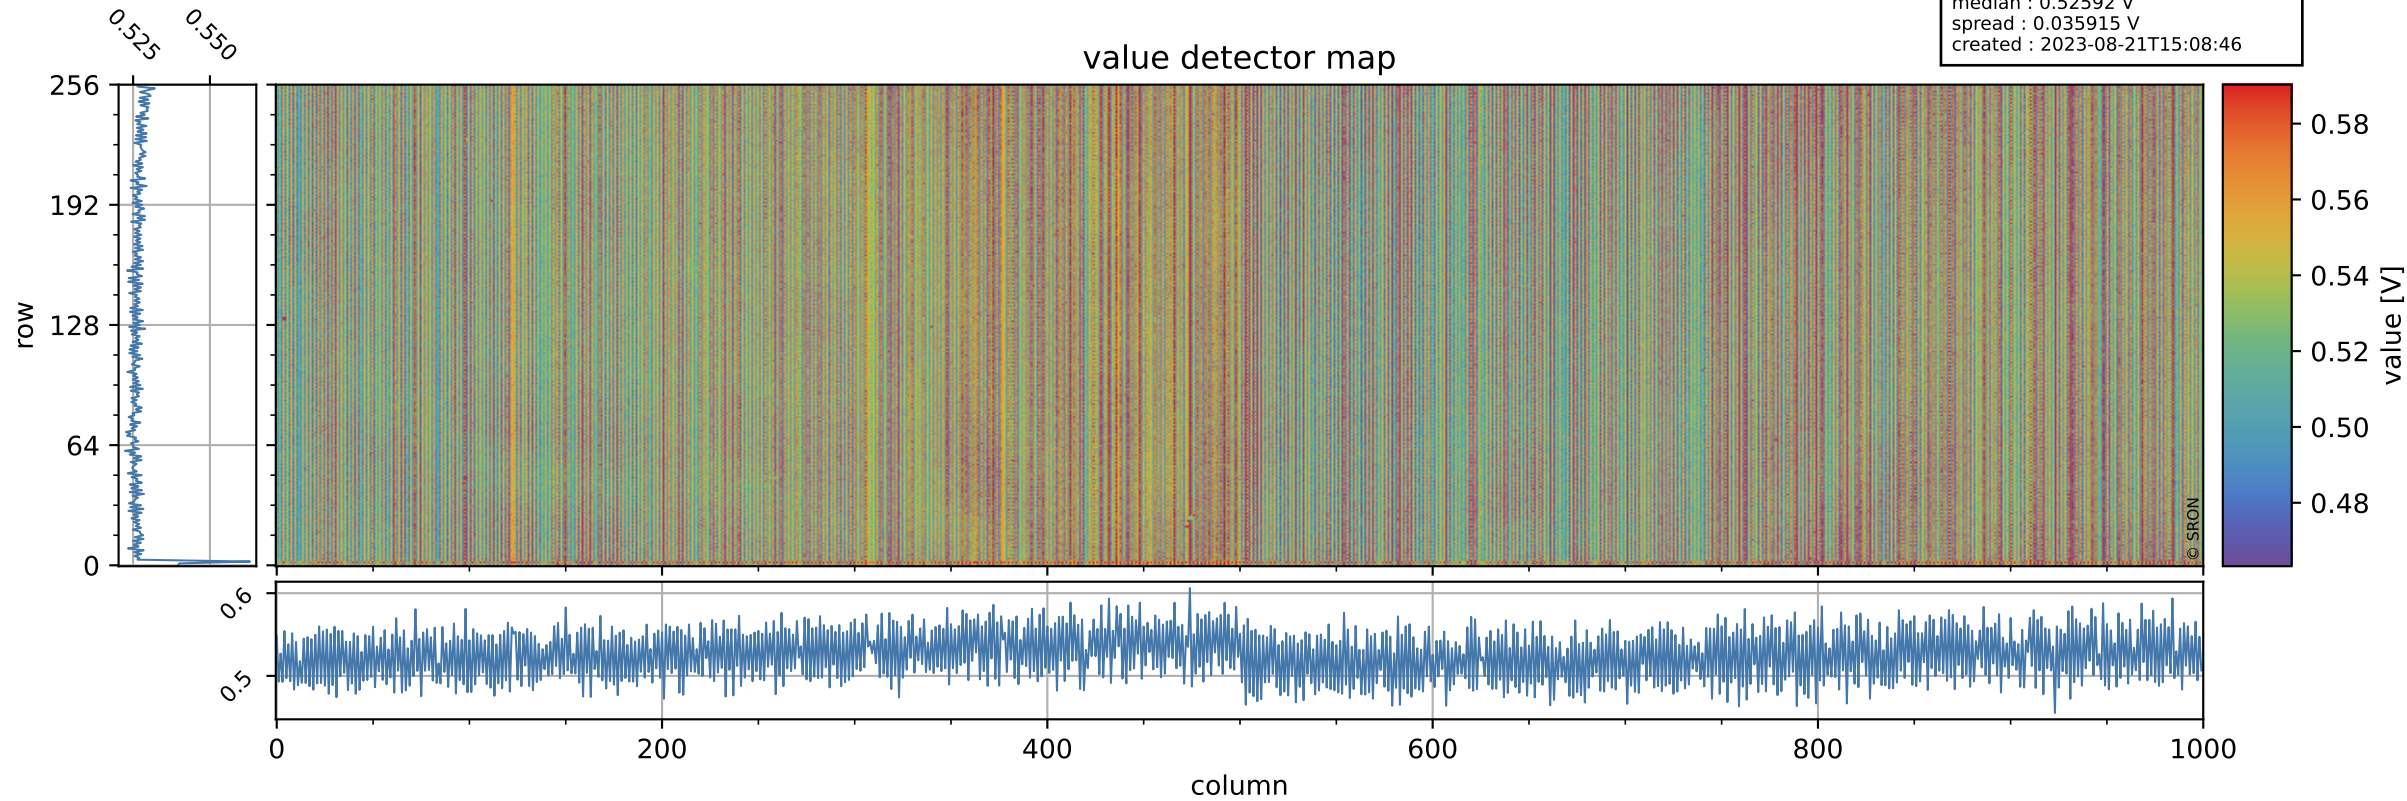

Tropomi SWIR offset (official)

orbits : 17 in [21562, 21607]
coverage : 2021-12-11 / 2021-12-14
median : 0.52592 V
spread : 0.035915 V
created : 2023-08-21T15:08:46

value detector map

Tropomi SWIR offset (official)

orbits : 17 in [21562, 21607]
coverage : 2021-12-11 / 2021-12-14
median : 28.559 μV
spread : 14.424 μV
created : 2023-08-21T15:08:46

Tropomi SWIR offset (official)

orbits : 17 in [21562, 21607]
coverage : 2021-12-11 / 2021-12-14
median : -0.1014 mV
spread : 0.40155 mV
created : 2023-08-21T15:08:47

value compared with SWIR offset CKD

Tropomi SWIR offset (official) ground-tracks of Sentinel-5P

orbits : 17 in [21562, 21607]
coverage : 2021-12-11 / 2021-12-14
created : 2023-08-21T15:08:47

Tropomi SWIR offset (official)

orbits : [2827, 21607]
coverage : 2018-04-30 / 2021-12-14
created : 2023-08-21T15:08:48

trend of detector median & temperatures