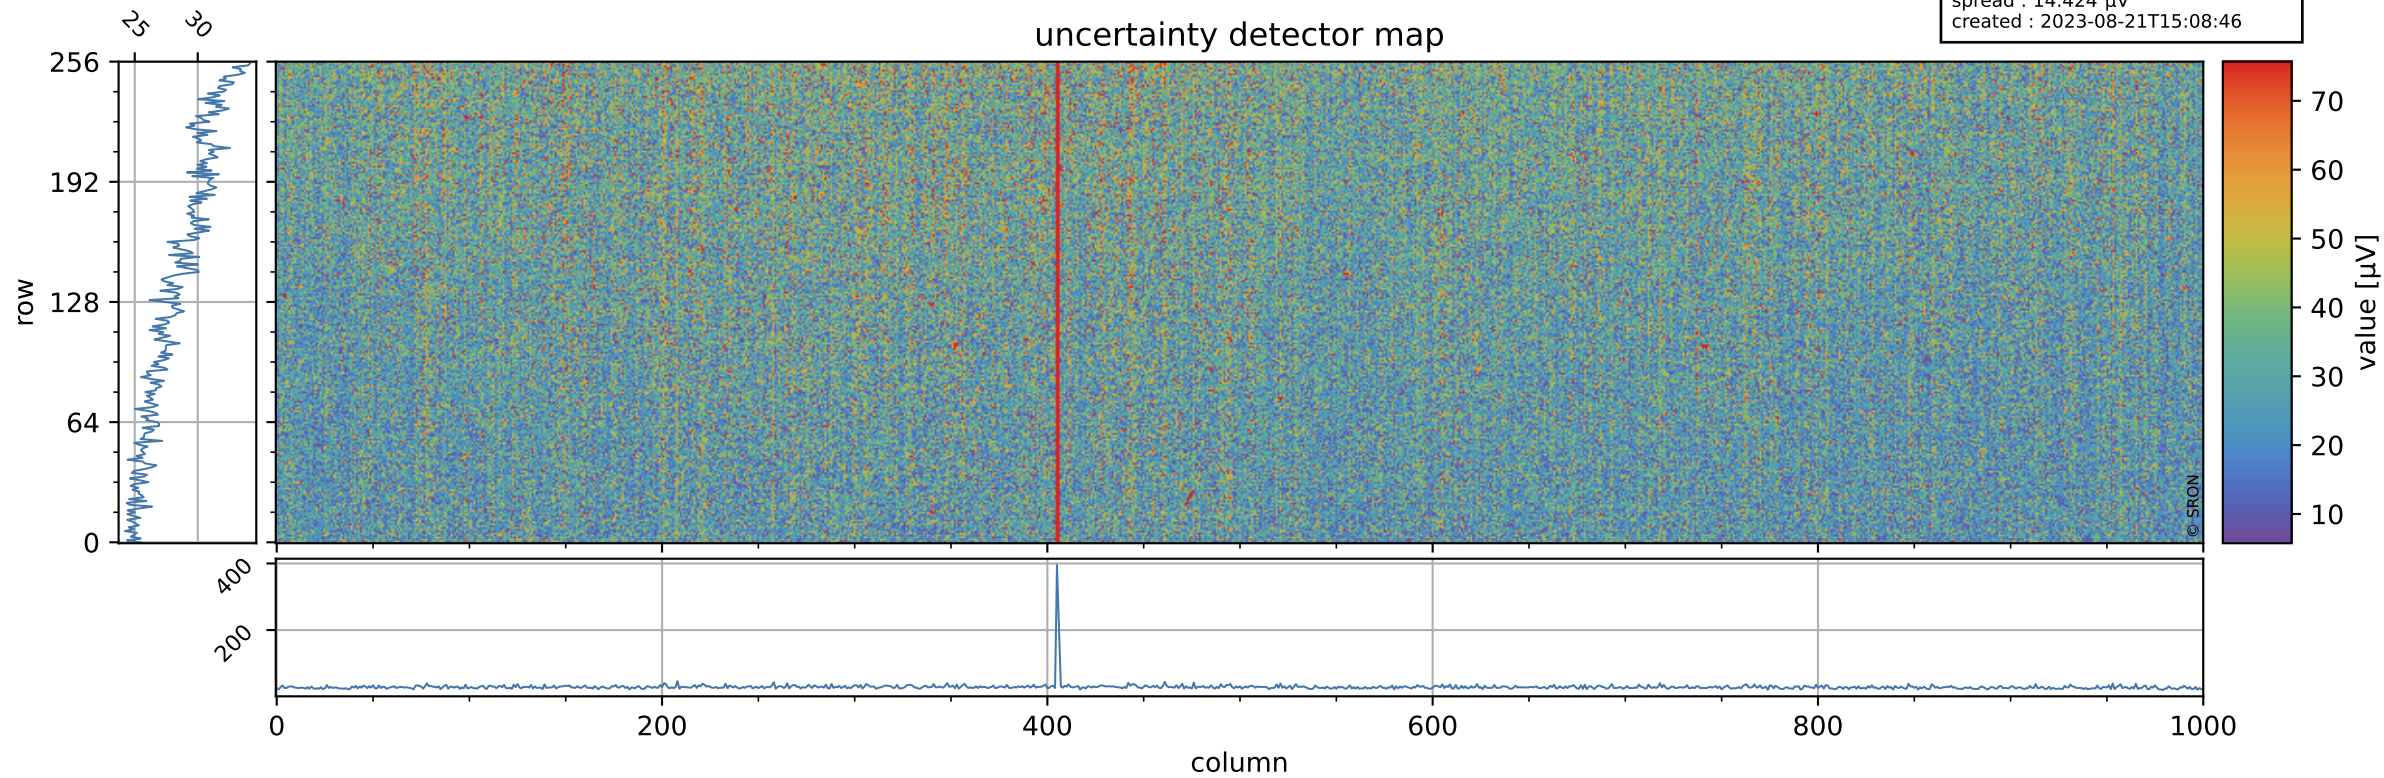

Tropomi SWIR offset (official)

orbits : 17 in [21562, 21607]
coverage : 2021-12-11 / 2021-12-14
median : 0.52592 V
spread : 0.035915 V
created : 2023-08-21T15:08:46

value detector map

Tropomi SWIR offset (official)

orbits : 17 in [21562, 21607]
coverage : 2021-12-11 / 2021-12-14
median : 28.559 μV
spread : 14.424 μV
created : 2023-08-21T15:08:46

Tropomi SWIR offset (official)

orbits : 17 in [21562, 21607]
coverage : 2021-12-11 / 2021-12-14
median : -0.1014 mV
spread : 0.40155 mV
created : 2023-08-21T15:08:47

value compared with SWIR offset CKD

Tropomi SWIR offset (official) ground-tracks of Sentinel-5P

orbits : 17 in [21562, 21607]
coverage : 2021-12-11 / 2021-12-14
created : 2023-08-21T15:08:47

Tropomi SWIR offset (official)

orbits : [2827, 21607]
coverage : 2018-04-30 / 2021-12-14
created : 2023-08-21T15:08:48

trend of detector median & temperatures