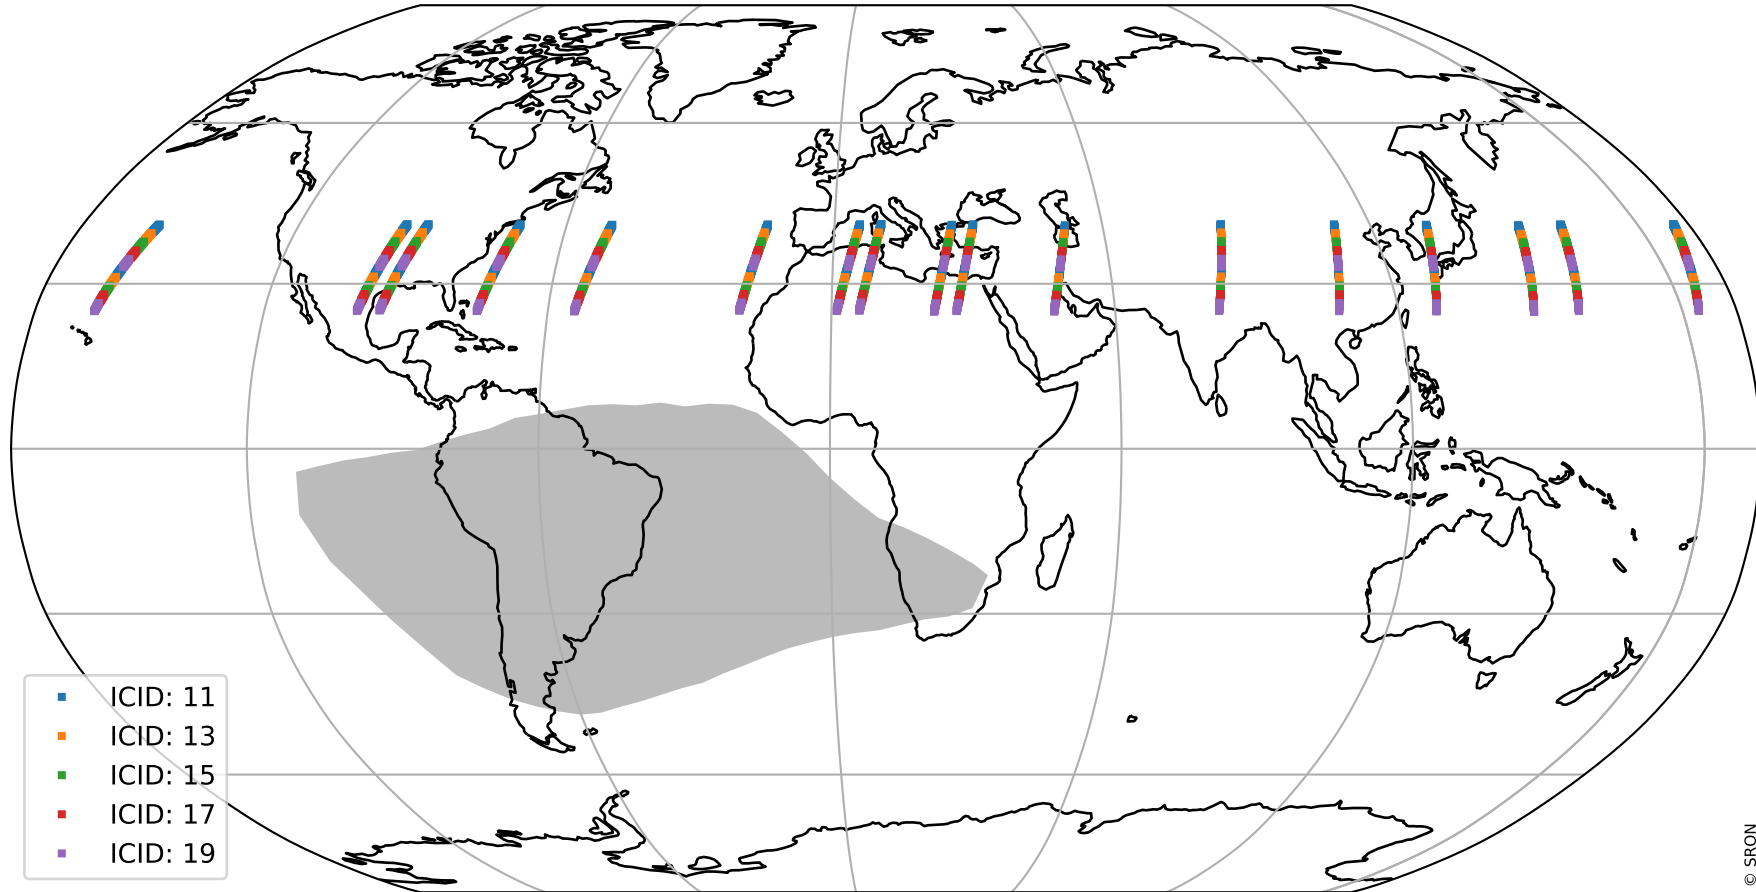

Tropomi SWIR offset (official)

orbits : 17 in [21562, 21607]
coverage : 2021-12-11 / 2021-12-14
median : 0.52592 V
spread : 0.035915 V
created : 2023-08-21T15:08:46

value detector map

Tropomi SWIR offset (official)

orbits : 17 in [21562, 21607]
coverage : 2021-12-11 / 2021-12-14
median : 28.559 μV
spread : 14.424 μV
created : 2023-08-21T15:08:46

Tropomi SWIR offset (official)

orbits : 17 in [21562, 21607]
coverage : 2021-12-11 / 2021-12-14
median : -0.1014 mV
spread : 0.40155 mV
created : 2023-08-21T15:08:47

value compared with SWIR offset CKD

Tropomi SWIR offset (official) ground-tracks of Sentinel-5P

orbits : 17 in [21562, 21607]
coverage : 2021-12-11 / 2021-12-14
created : 2023-08-21T15:08:47

Tropomi SWIR offset (official)

orbits : [2827, 21607]
coverage : 2018-04-30 / 2021-12-14
created : 2023-08-21T15:08:48

trend of detector median & temperatures