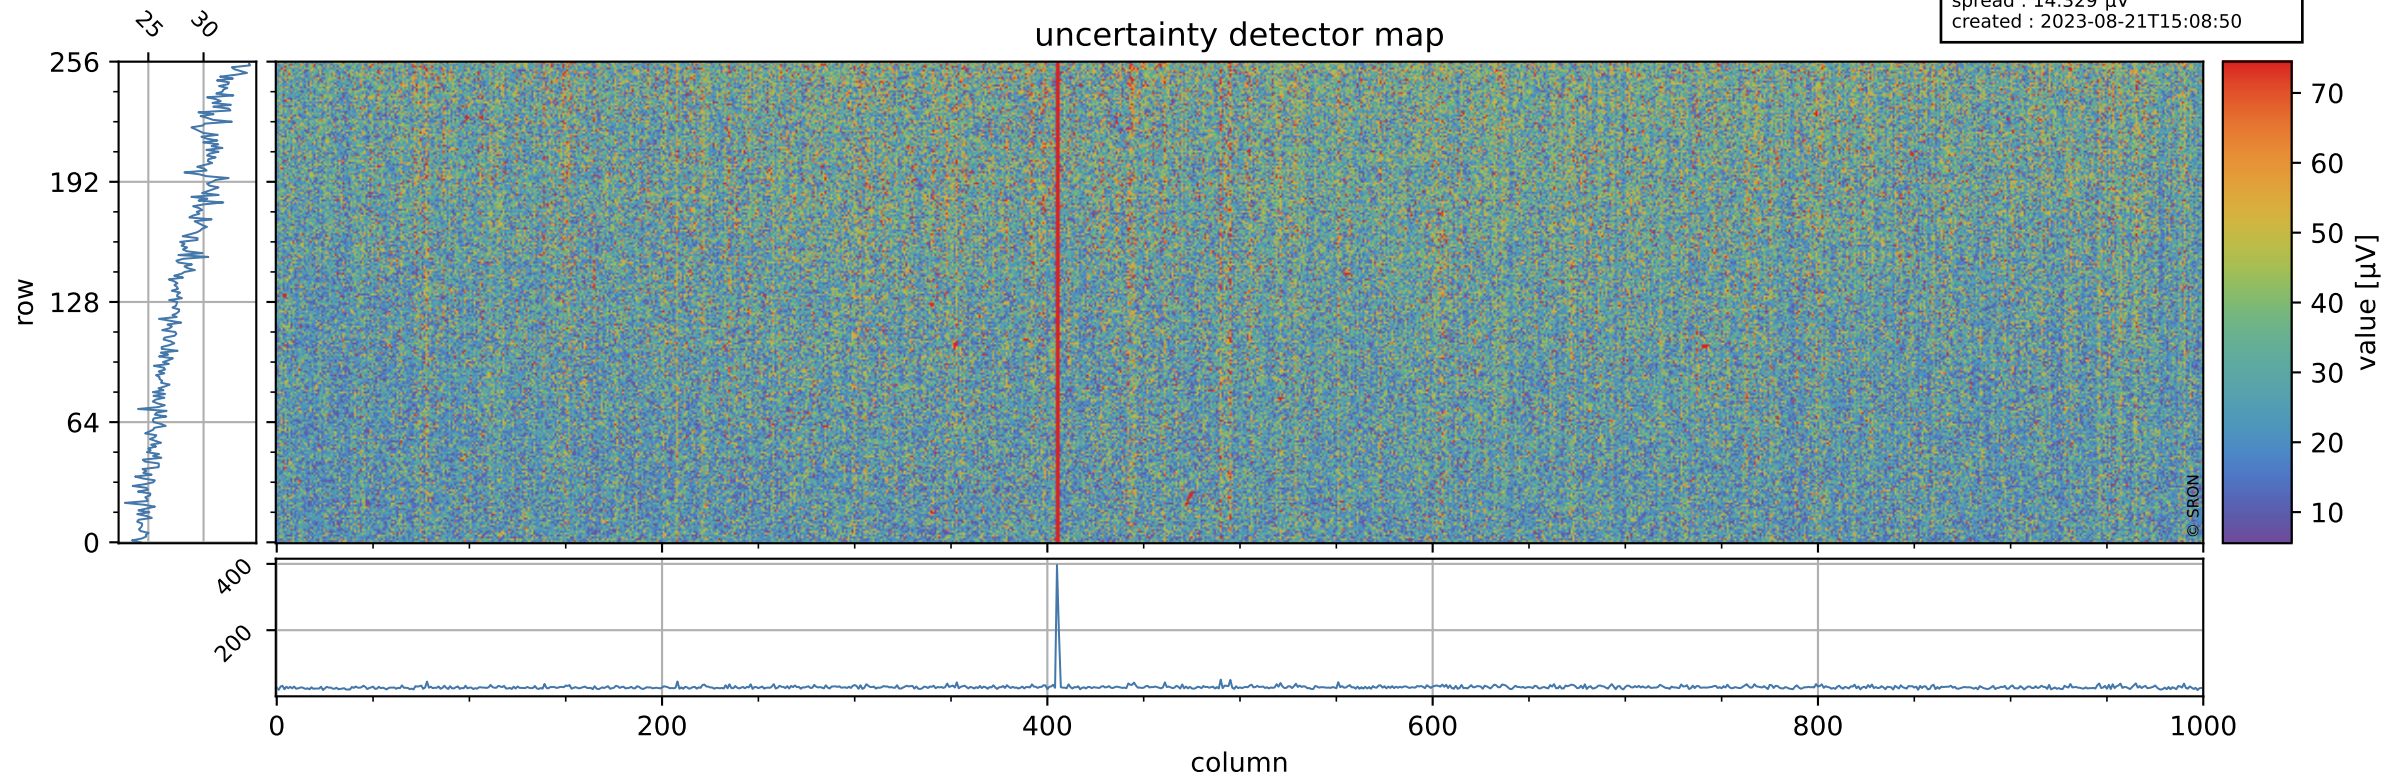

Tropomi SWIR offset (official)

orbits : 19 in [21577, 21622]
coverage : 2021-12-12 / 2021-12-15
median : 0.52591 V
spread : 0.035915 V
created : 2023-08-21T15:08:49

value detector map

Tropomi SWIR offset (official)

orbits : 19 in [21577, 21622]
coverage : 2021-12-12 / 2021-12-15
median : 28.23 μV
spread : 14.329 μV
created : 2023-08-21T15:08:50

Tropomi SWIR offset (official)

value compared with SWIR offset CKD

orbits : 19 in [21577, 21622]
coverage : 2021-12-12 / 2021-12-15
median : -0.1091 mV
spread : 0.40288 mV
created : 2023-08-21T15:08:51

Tropomi SWIR offset (official) ground-tracks of Sentinel-5P

orbits : 19 in [21577, 21622]
coverage : 2021-12-12 / 2021-12-15
created : 2023-08-21T15:08:51

Tropomi SWIR offset (official)

orbits : [2827, 21622]
coverage : 2018-04-30 / 2021-12-15
created : 2023-08-21T15:08:51

trend of detector median & temperatures