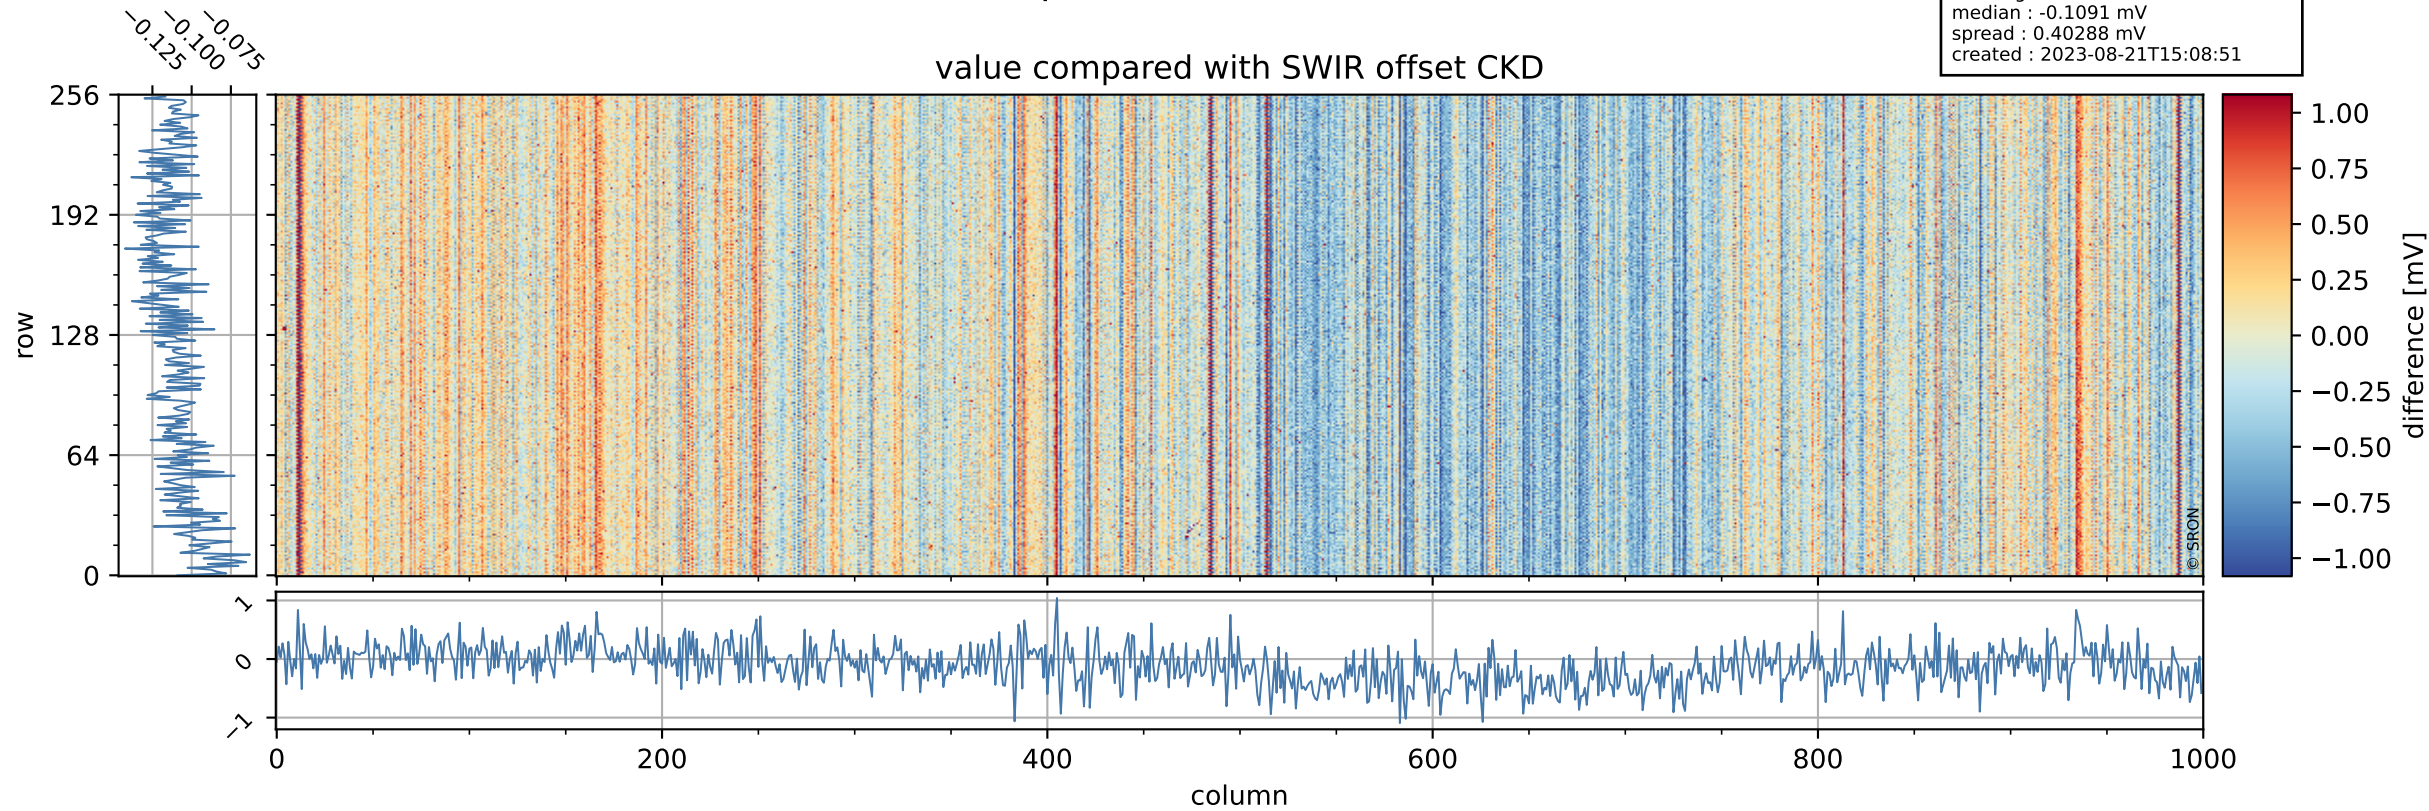

Tropomi SWIR offset (official)

orbits : 19 in [21577, 21622]
coverage : 2021-12-12 / 2021-12-15
median : 0.52591 V
spread : 0.035915 V
created : 2023-08-21T15:08:49

value detector map

Tropomi SWIR offset (official)

orbits : 19 in [21577, 21622]
coverage : 2021-12-12 / 2021-12-15
median : 28.23 μV
spread : 14.329 μV
created : 2023-08-21T15:08:50

Tropomi SWIR offset (official)

value compared with SWIR offset CKD

orbits : 19 in [21577, 21622]
coverage : 2021-12-12 / 2021-12-15
median : -0.1091 mV
spread : 0.40288 mV
created : 2023-08-21T15:08:51

Tropomi SWIR offset (official) ground-tracks of Sentinel-5P

orbits : 19 in [21577, 21622]
coverage : 2021-12-12 / 2021-12-15
created : 2023-08-21T15:08:51

Tropomi SWIR offset (official)

orbits : [2827, 21622]
coverage : 2018-04-30 / 2021-12-15
created : 2023-08-21T15:08:51

trend of detector median & temperatures