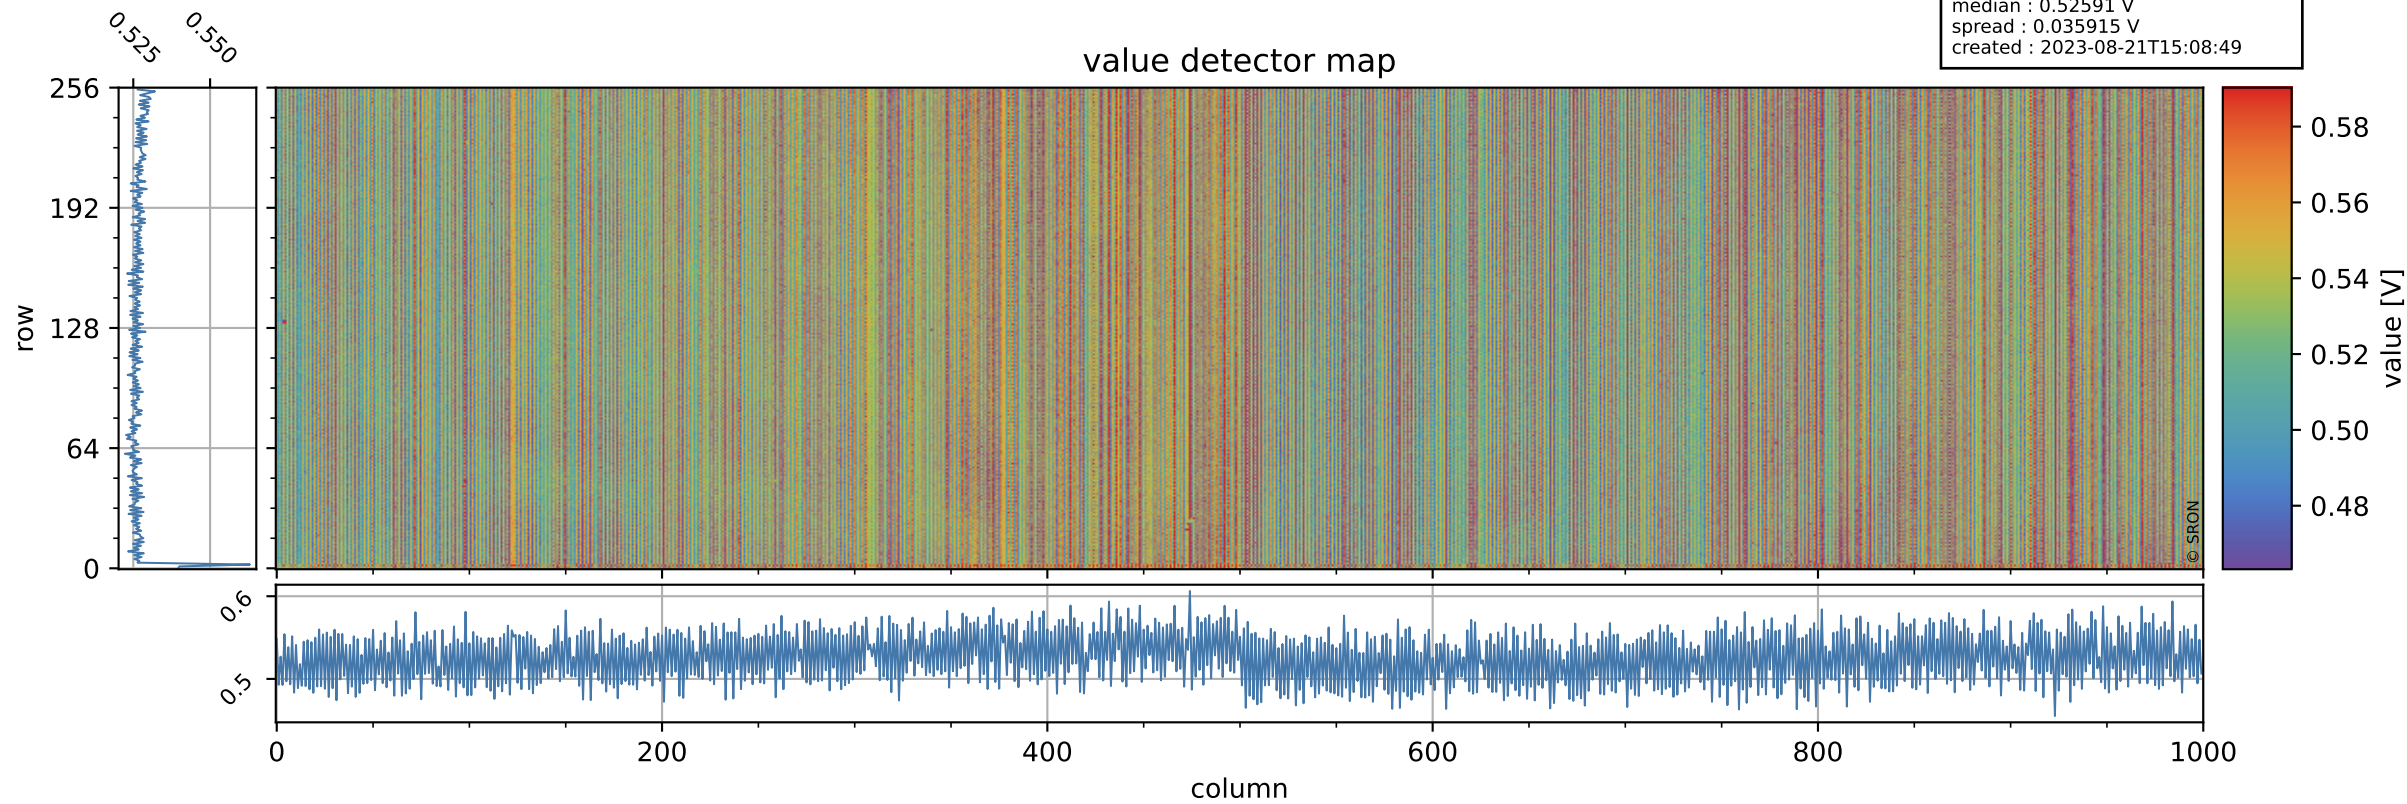

Tropomi SWIR offset (official)

orbits : 19 in [21577, 21622]
coverage : 2021-12-12 / 2021-12-15
median : 0.52591 V
spread : 0.035915 V
created : 2023-08-21T15:08:49

value detector map

Tropomi SWIR offset (official)

orbits : 19 in [21577, 21622]
coverage : 2021-12-12 / 2021-12-15
median : 28.23 μV
spread : 14.329 μV
created : 2023-08-21T15:08:50

Tropomi SWIR offset (official)

value compared with SWIR offset CKD

orbits : 19 in [21577, 21622]
coverage : 2021-12-12 / 2021-12-15
median : -0.1091 mV
spread : 0.40288 mV
created : 2023-08-21T15:08:51

Tropomi SWIR offset (official) ground-tracks of Sentinel-5P

orbits : 19 in [21577, 21622]
coverage : 2021-12-12 / 2021-12-15
created : 2023-08-21T15:08:51

Tropomi SWIR offset (official)

orbits : [2827, 21622]
coverage : 2018-04-30 / 2021-12-15
created : 2023-08-21T15:08:51

trend of detector median & temperatures