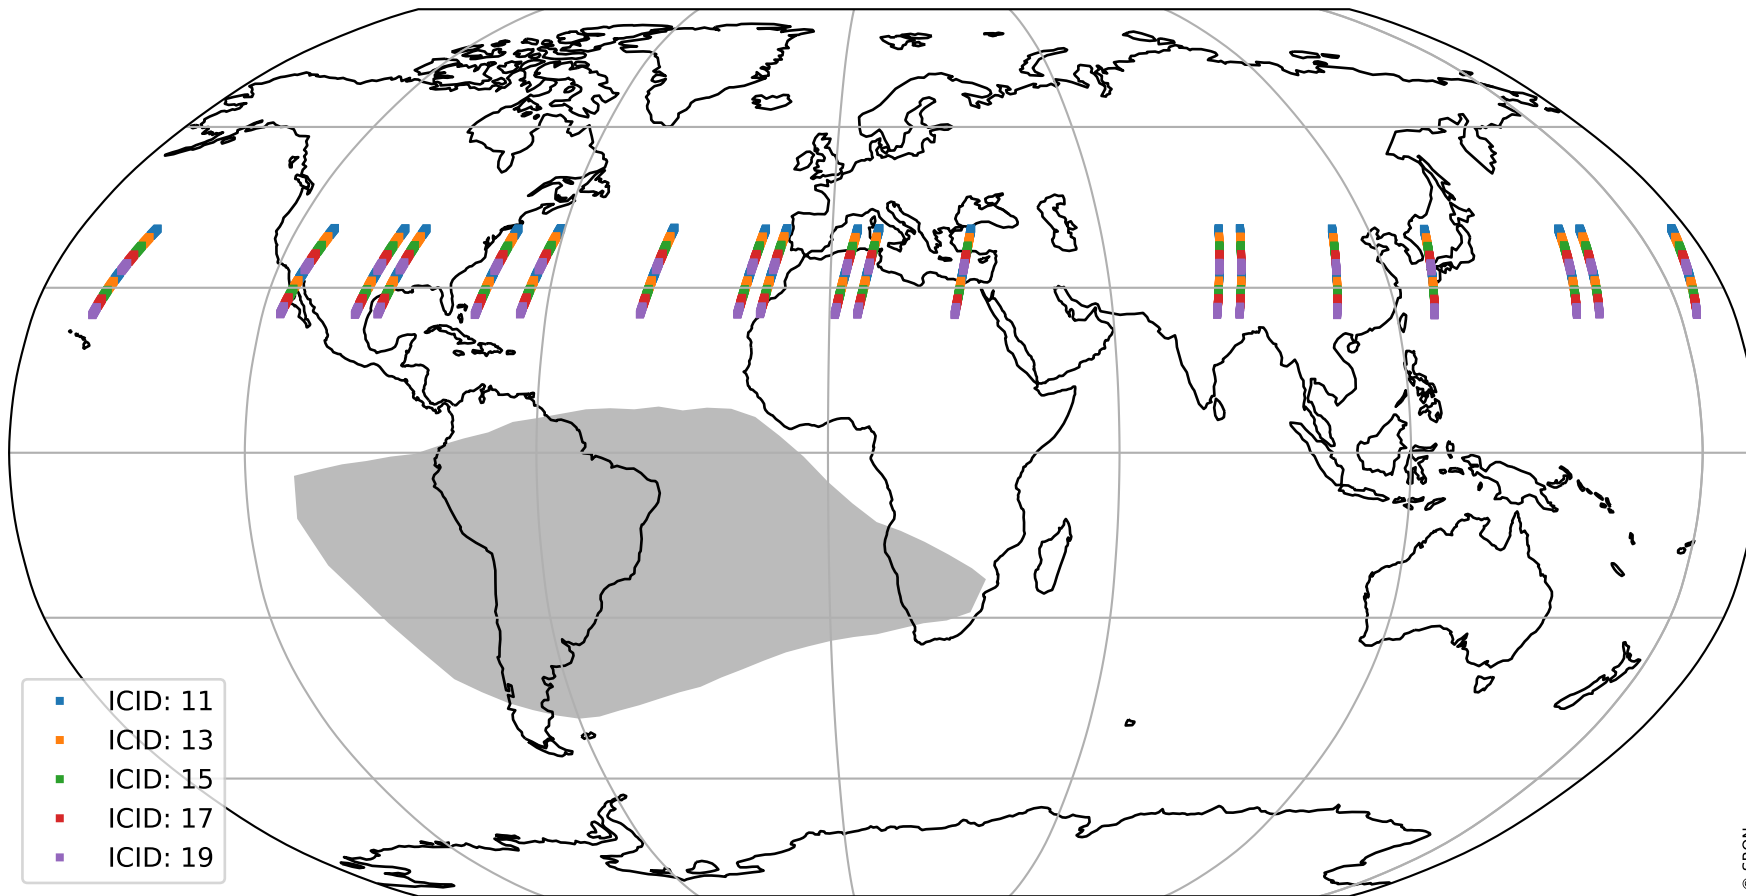

Tropomi SWIR offset (official)

orbits : 19 in [21577, 21622]
coverage : 2021-12-12 / 2021-12-15
median : 0.52591 V
spread : 0.035915 V
created : 2023-08-21T15:08:49

value detector map

Tropomi SWIR offset (official)

orbits : 19 in [21577, 21622]
coverage : 2021-12-12 / 2021-12-15
median : 28.23 μV
spread : 14.329 μV
created : 2023-08-21T15:08:50

Tropomi SWIR offset (official)

value compared with SWIR offset CKD

orbits : 19 in [21577, 21622]
coverage : 2021-12-12 / 2021-12-15
median : -0.1091 mV
spread : 0.40288 mV
created : 2023-08-21T15:08:51

Tropomi SWIR offset (official) ground-tracks of Sentinel-5P

orbits : 19 in [21577, 21622]
coverage : 2021-12-12 / 2021-12-15
created : 2023-08-21T15:08:51

Tropomi SWIR offset (official)

orbits : [2827, 21622]
coverage : 2018-04-30 / 2021-12-15
created : 2023-08-21T15:08:51