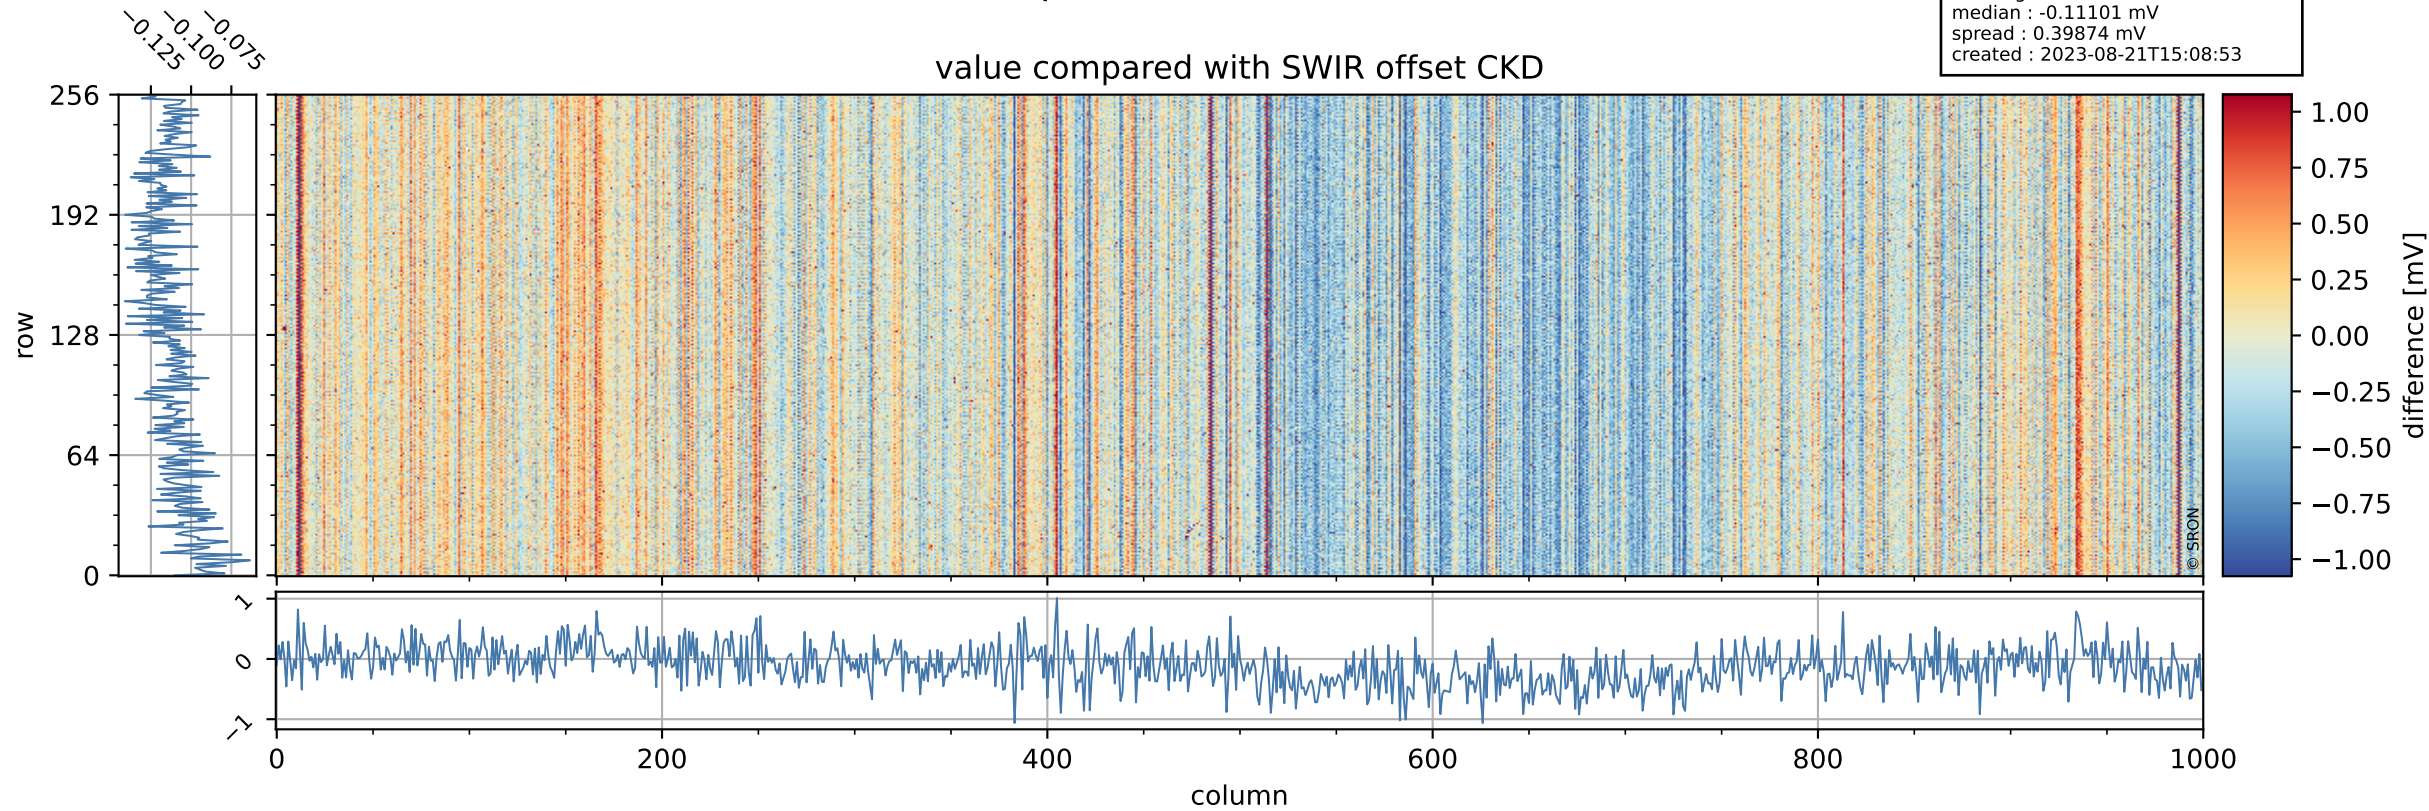

Tropomi SWIR offset (official)

orbits : 20 in [21592, 21637]
coverage : 2021-12-13 / 2021-12-16
median : 0.52591 V
spread : 0.035913 V
created : 2023-08-21T15:08:53

value detector map

Tropomi SWIR offset (official)

orbits : 20 in [21592, 21637]
coverage : 2021-12-13 / 2021-12-16
median : 27.961 μV
spread : 14.278 μV
created : 2023-08-21T15:08:53

Tropomi SWIR offset (official)

orbits : 20 in [21592, 21637]
coverage : 2021-12-13 / 2021-12-16
median : -0.11101 mV
spread : 0.39874 mV
created : 2023-08-21T15:08:53

value compared with SWIR offset CKD

Tropomi SWIR offset (official) ground-tracks of Sentinel-5P

orbits : 20 in [21592, 21637]
coverage : 2021-12-13 / 2021-12-16
created : 2023-08-21T15:08:54

Tropomi SWIR offset (official)

orbits : [2827, 21637]
coverage : 2018-04-30 / 2021-12-16
created : 2023-08-21T15:08:55

trend of detector median & temperatures