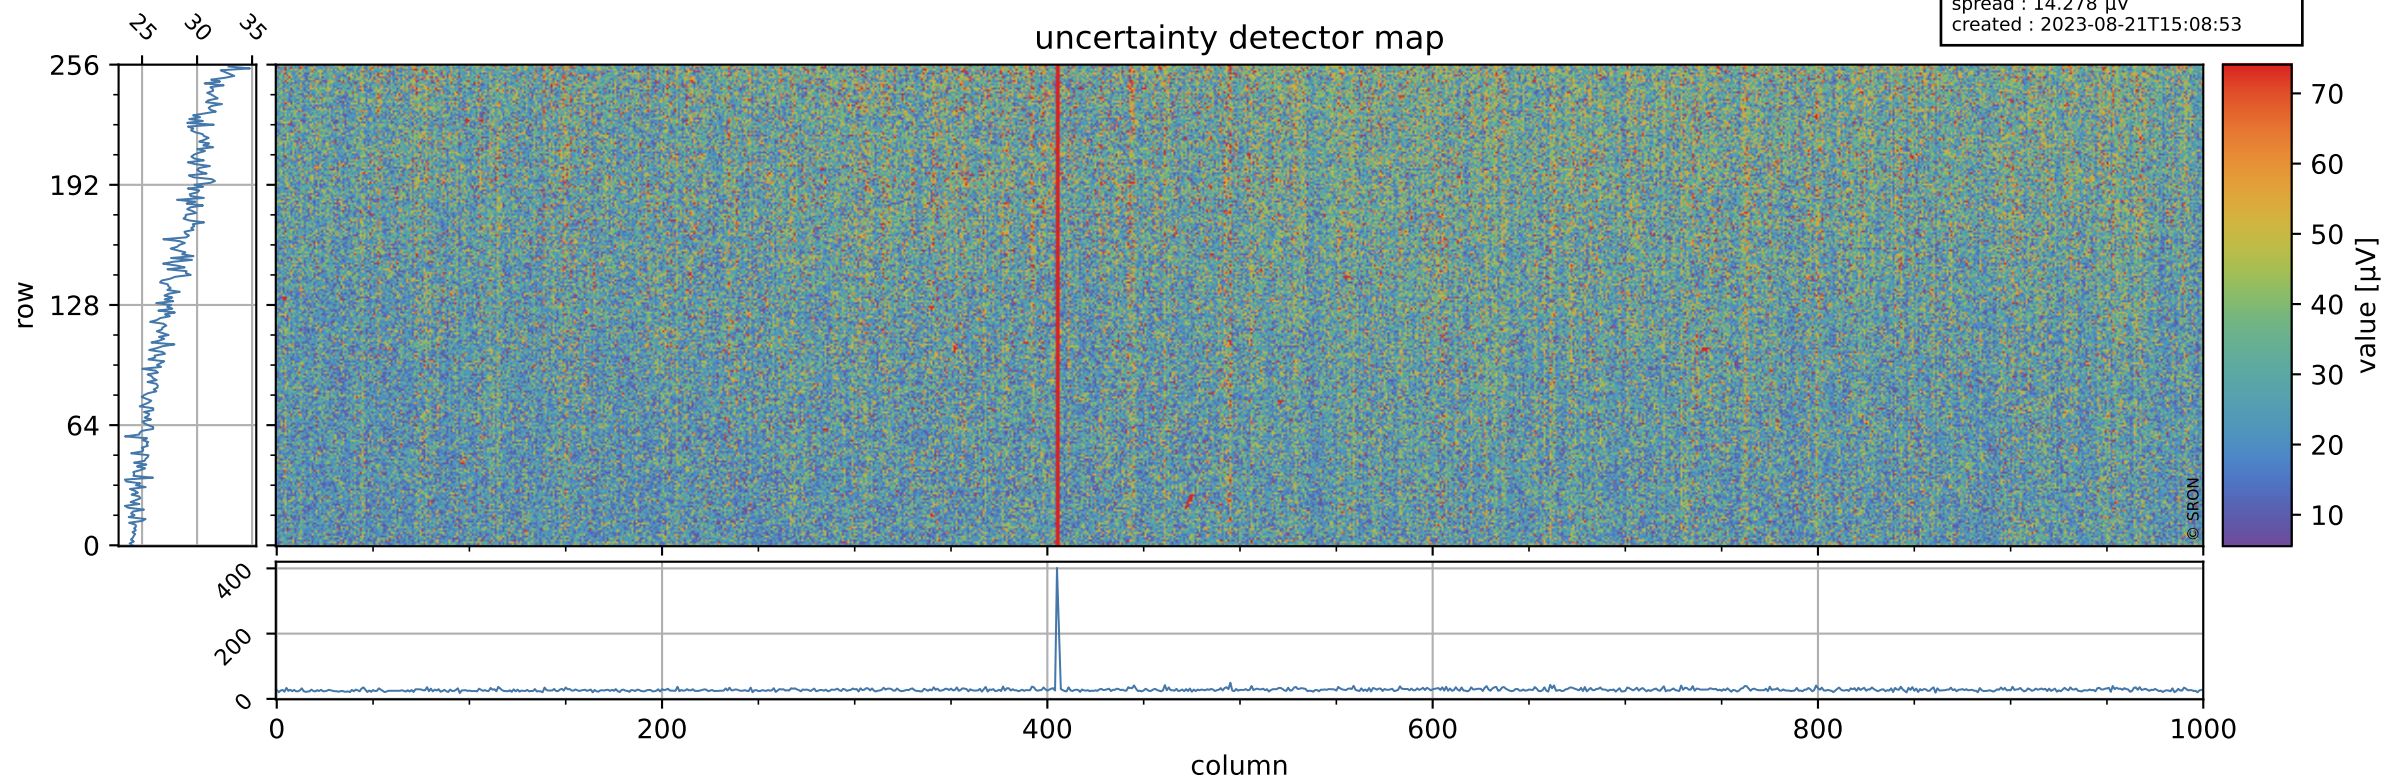

Tropomi SWIR offset (official)

orbits : 20 in [21592, 21637]
coverage : 2021-12-13 / 2021-12-16
median : 0.52591 V
spread : 0.035913 V
created : 2023-08-21T15:08:53

value detector map

Tropomi SWIR offset (official)

orbits : 20 in [21592, 21637]
coverage : 2021-12-13 / 2021-12-16
median : 27.961 μV
spread : 14.278 μV
created : 2023-08-21T15:08:53

Tropomi SWIR offset (official)

orbits : 20 in [21592, 21637]
coverage : 2021-12-13 / 2021-12-16
median : -0.11101 mV
spread : 0.39874 mV
created : 2023-08-21T15:08:53

value compared with SWIR offset CKD

Tropomi SWIR offset (official) ground-tracks of Sentinel-5P

orbits : 20 in [21592, 21637]
coverage : 2021-12-13 / 2021-12-16
created : 2023-08-21T15:08:54

Tropomi SWIR offset (official)

orbits : [2827, 21637]
coverage : 2018-04-30 / 2021-12-16
created : 2023-08-21T15:08:55

trend of detector median & temperatures