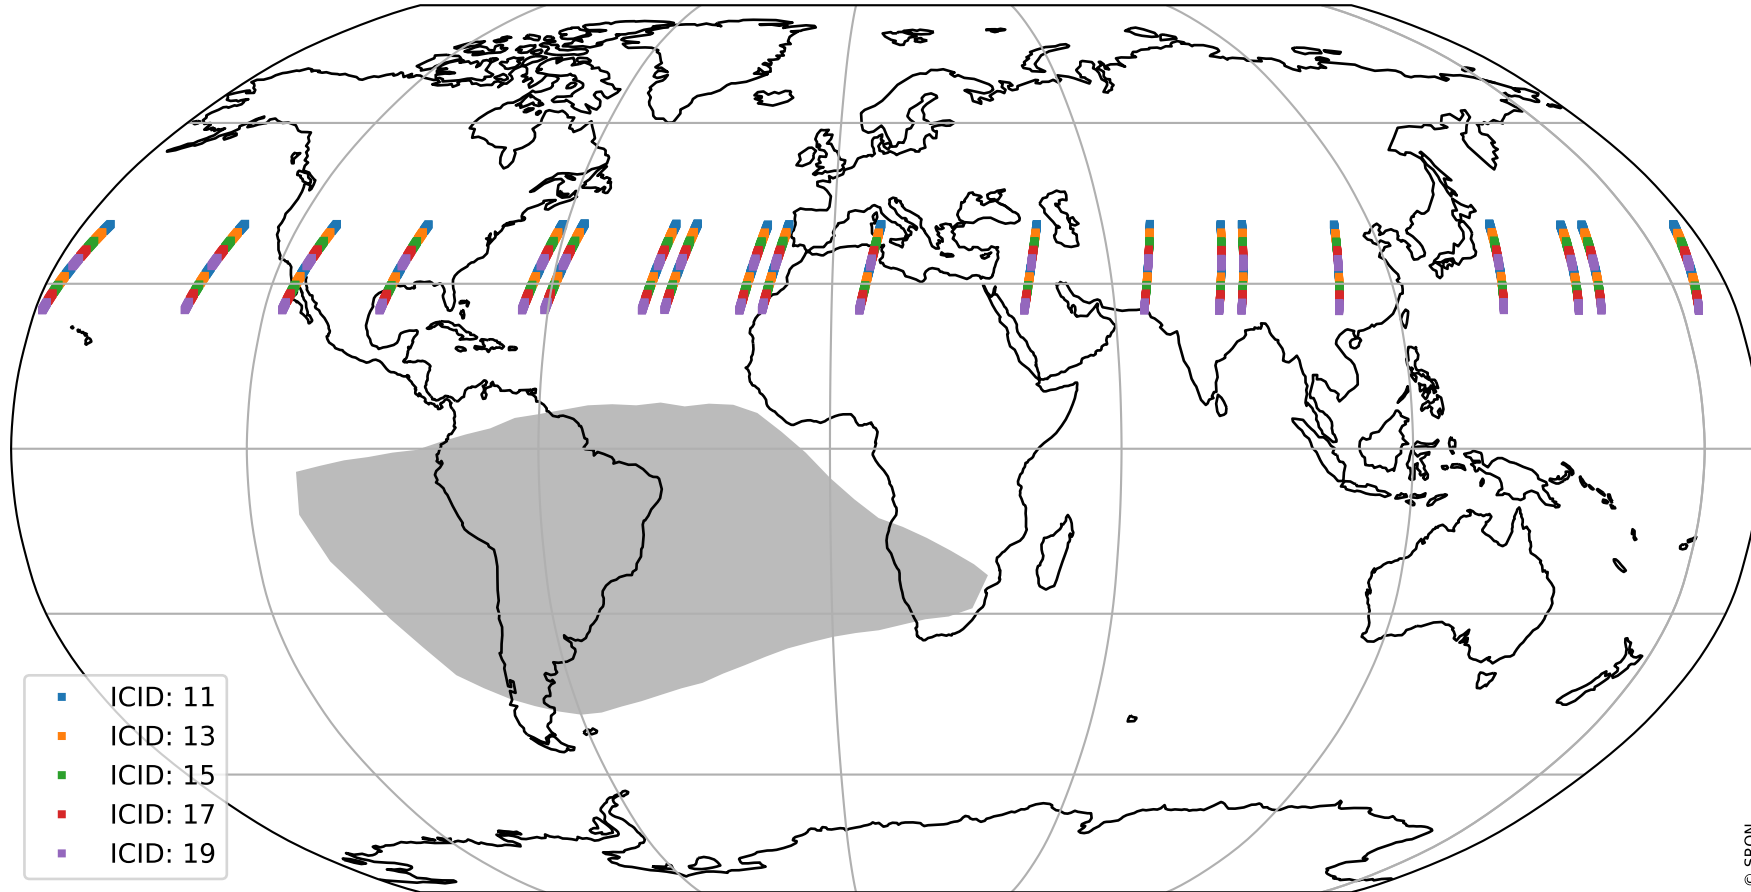

Tropomi SWIR offset (official)

orbits : 20 in [21592, 21637]
coverage : 2021-12-13 / 2021-12-16
median : 0.52591 V
spread : 0.035913 V
created : 2023-08-21T15:08:53

value detector map

Tropomi SWIR offset (official)

orbits : 20 in [21592, 21637]
coverage : 2021-12-13 / 2021-12-16
median : 27.961 μV
spread : 14.278 μV
created : 2023-08-21T15:08:53

Tropomi SWIR offset (official)

orbits : 20 in [21592, 21637]
coverage : 2021-12-13 / 2021-12-16
median : -0.11101 mV
spread : 0.39874 mV
created : 2023-08-21T15:08:53

value compared with SWIR offset CKD

Tropomi SWIR offset (official) ground-tracks of Sentinel-5P

orbits : 20 in [21592, 21637]
coverage : 2021-12-13 / 2021-12-16
created : 2023-08-21T15:08:54

Tropomi SWIR offset (official)

orbits : [2827, 21637]
coverage : 2018-04-30 / 2021-12-16
created : 2023-08-21T15:08:55

trend of detector median & temperatures