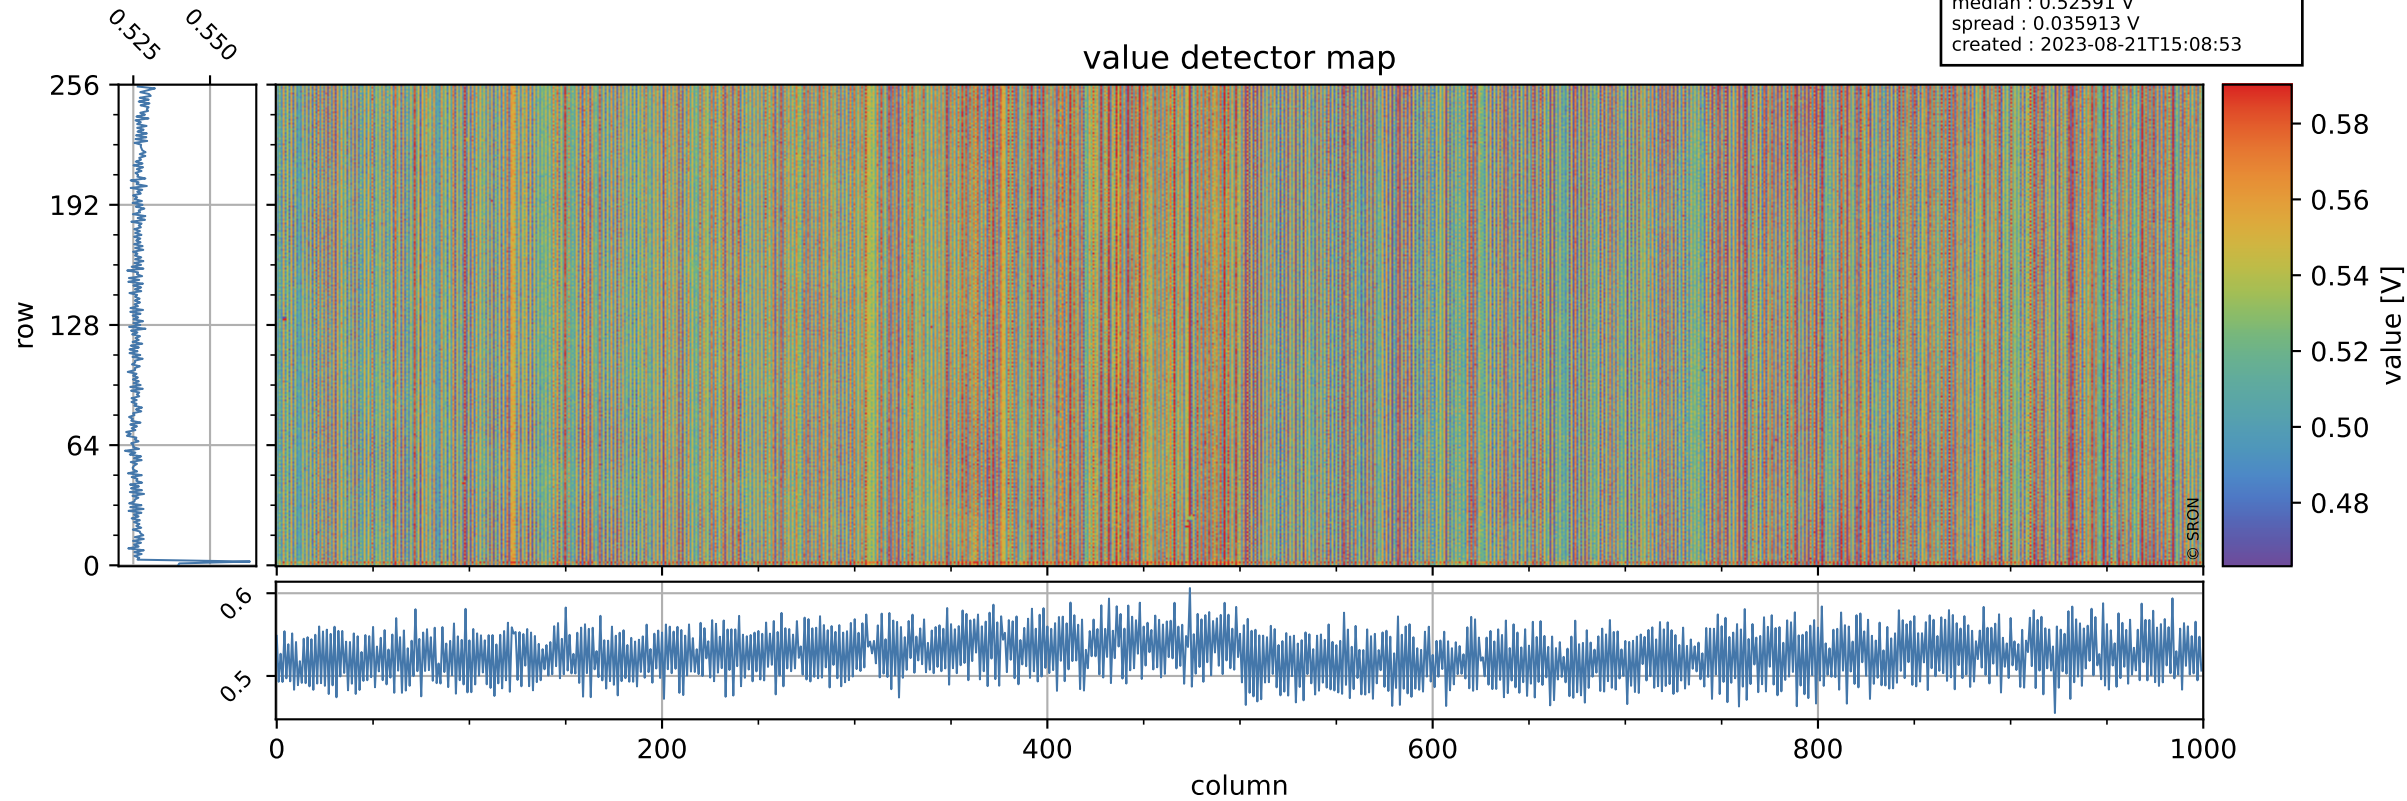

Tropomi SWIR offset (official)

orbits : 20 in [21592, 21637]
coverage : 2021-12-13 / 2021-12-16
median : 0.52591 V
spread : 0.035913 V
created : 2023-08-21T15:08:53

value detector map

Tropomi SWIR offset (official)

orbits : 20 in [21592, 21637]
coverage : 2021-12-13 / 2021-12-16
median : 27.961 μV
spread : 14.278 μV
created : 2023-08-21T15:08:53

Tropomi SWIR offset (official)

orbits : 20 in [21592, 21637]
coverage : 2021-12-13 / 2021-12-16
median : -0.11101 mV
spread : 0.39874 mV
created : 2023-08-21T15:08:53

value compared with SWIR offset CKD

Tropomi SWIR offset (official) ground-tracks of Sentinel-5P

orbits : 20 in [21592, 21637]
coverage : 2021-12-13 / 2021-12-16
created : 2023-08-21T15:08:54

Tropomi SWIR offset (official)

orbits : [2827, 21637]
coverage : 2018-04-30 / 2021-12-16
created : 2023-08-21T15:08:55

trend of detector median & temperatures