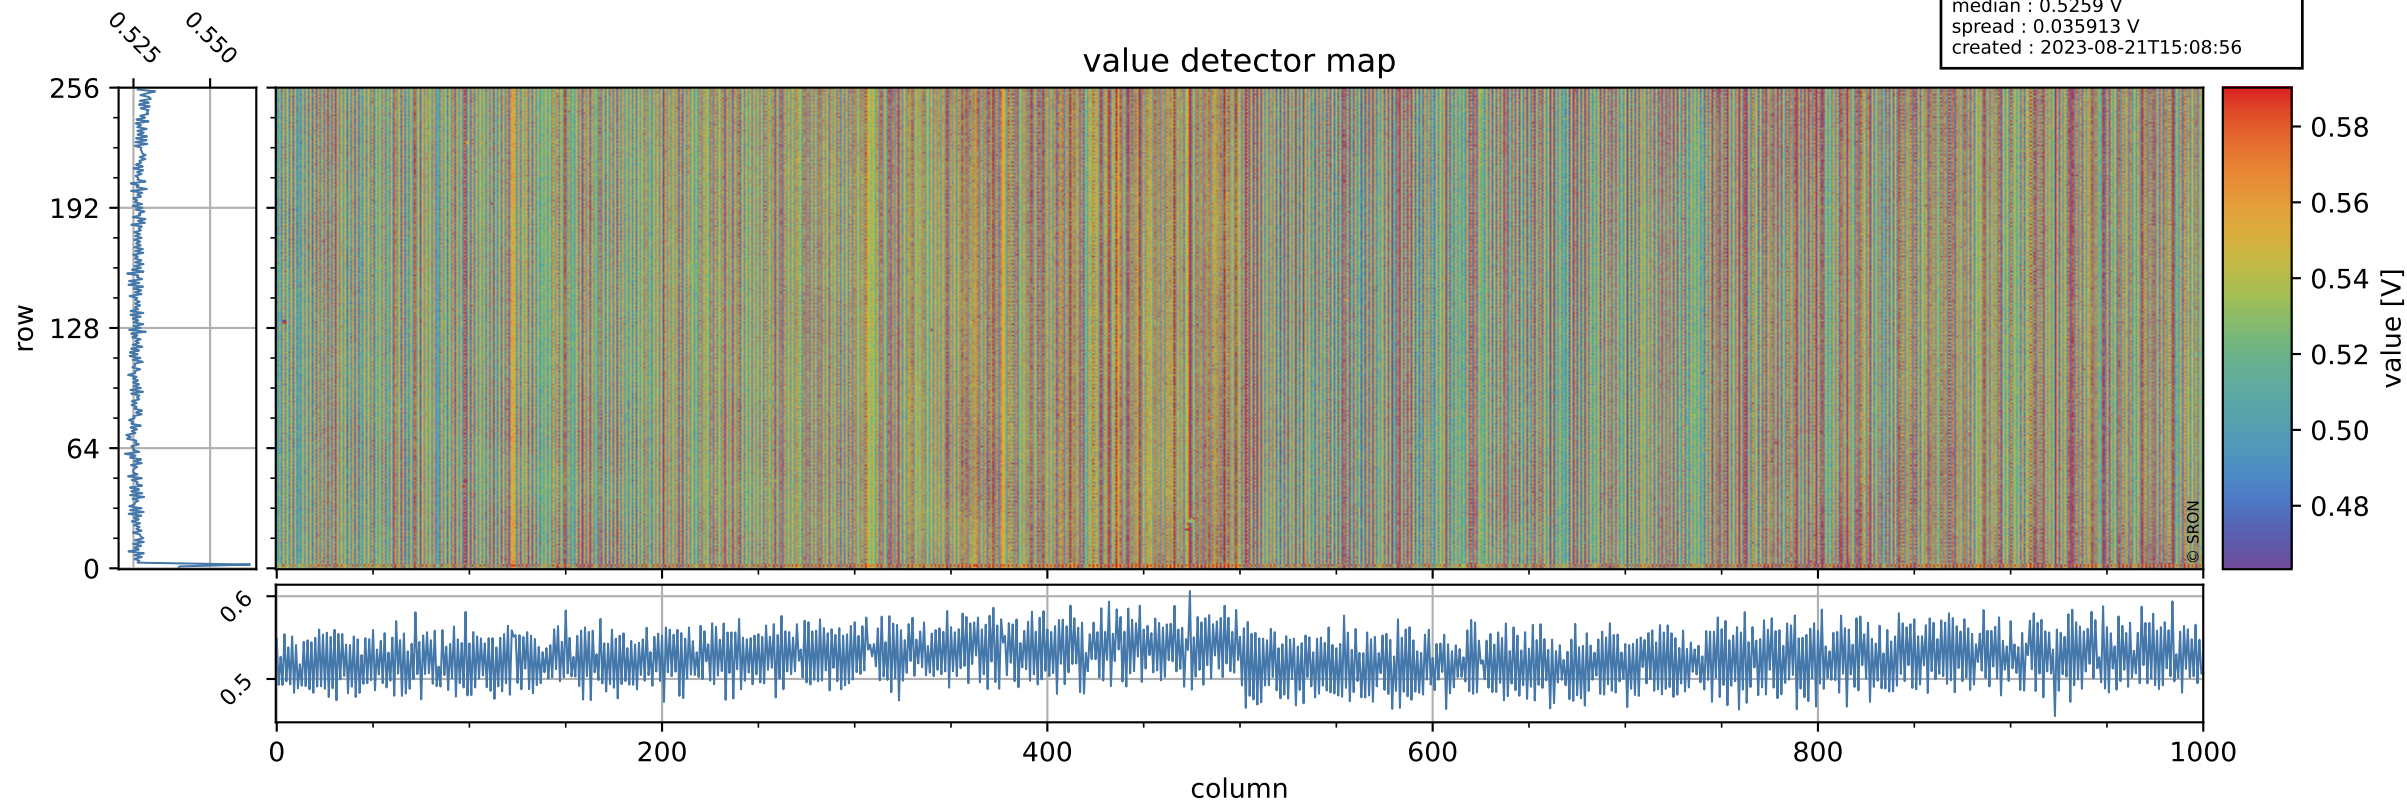

Tropomi SWIR offset (official)

orbits : 19 in [21607, 21652]
coverage : 2021-12-14 / 2021-12-17
median : 0.5259 V
spread : 0.035913 V
created : 2023-08-21T15:08:56

value detector map

Tropomi SWIR offset (official)

orbits : 19 in [21607, 21652]
coverage : 2021-12-14 / 2021-12-17
median : 28.467 μV
spread : 14.392 μV
created : 2023-08-21T15:08:56

Tropomi SWIR offset (official)

orbits : 19 in [21607, 21652]
coverage : 2021-12-14 / 2021-12-17
median : -0.11535 mV
spread : 0.39963 mV
created : 2023-08-21T15:08:57

value compared with SWIR offset CKD

Tropomi SWIR offset (official) ground-tracks of Sentinel-5P

orbits : 19 in [21607, 21652]
coverage : 2021-12-14 / 2021-12-17
created : 2023-08-21T15:08:57

Tropomi SWIR offset (official)

orbits : [2827, 21652]
coverage : 2018-04-30 / 2021-12-17
created : 2023-08-21T15:08:58

trend of detector median & temperatures