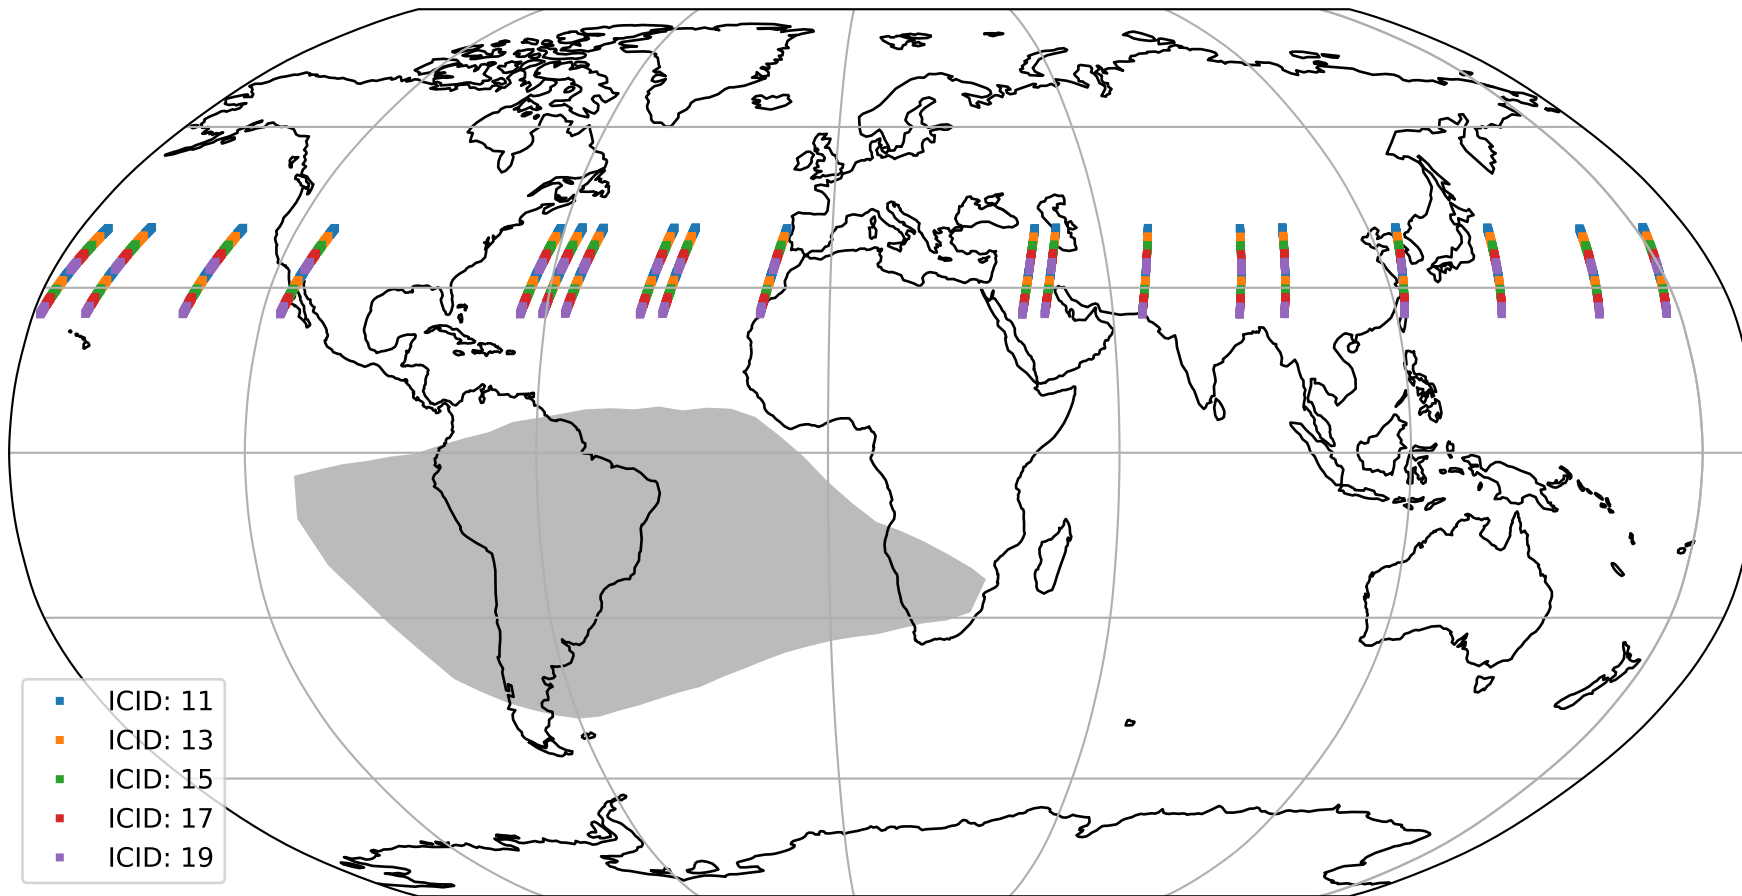

Tropomi SWIR offset (official)

orbits : 19 in [21607, 21652]
coverage : 2021-12-14 / 2021-12-17
median : 0.5259 V
spread : 0.035913 V
created : 2023-08-21T15:08:56

value detector map

Tropomi SWIR offset (official)

orbits : 19 in [21607, 21652]
coverage : 2021-12-14 / 2021-12-17
median : 28.467 μV
spread : 14.392 μV
created : 2023-08-21T15:08:56

Tropomi SWIR offset (official)

orbits : 19 in [21607, 21652]
coverage : 2021-12-14 / 2021-12-17
median : -0.11535 mV
spread : 0.39963 mV
created : 2023-08-21T15:08:57

value compared with SWIR offset CKD

Tropomi SWIR offset (official) ground-tracks of Sentinel-5P

orbits : 19 in [21607, 21652]
coverage : 2021-12-14 / 2021-12-17
created : 2023-08-21T15:08:57

Tropomi SWIR offset (official)

orbits : [2827, 21652]
coverage : 2018-04-30 / 2021-12-17
created : 2023-08-21T15:08:58

trend of detector median & temperatures