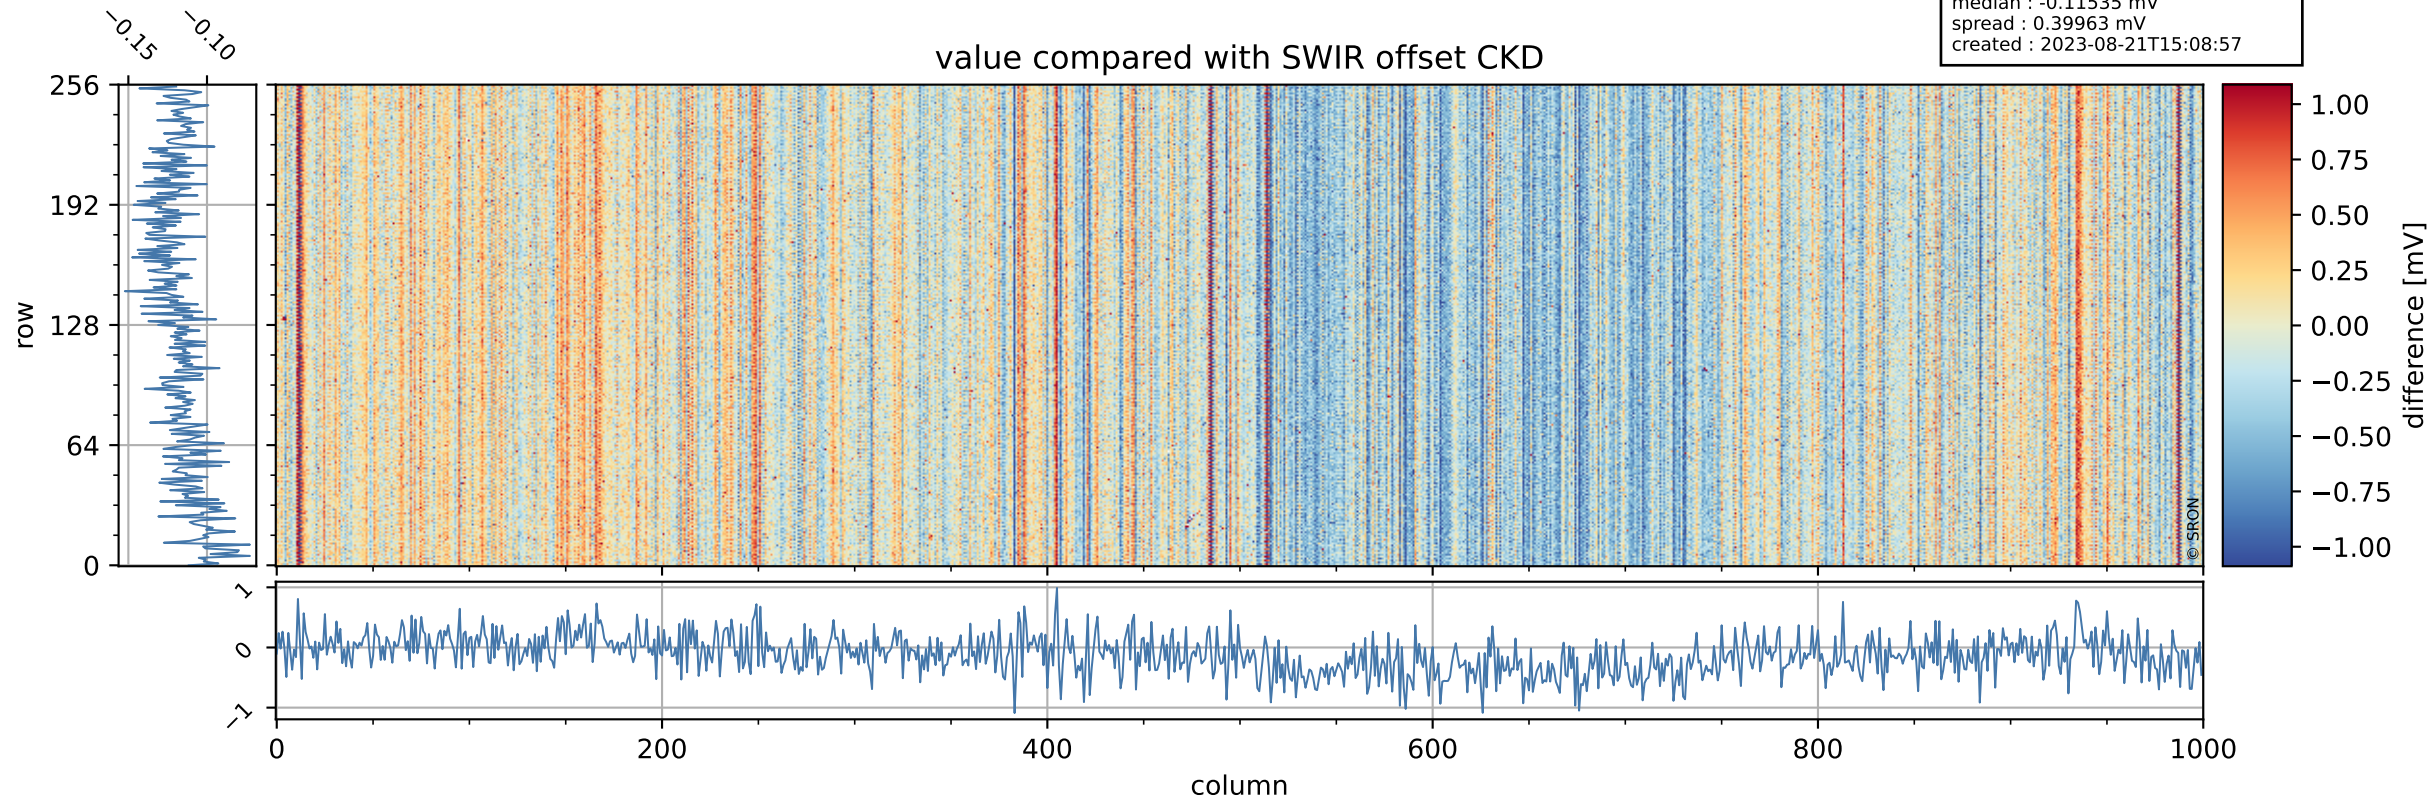

Tropomi SWIR offset (official)

orbits : 19 in [21607, 21652]
coverage : 2021-12-14 / 2021-12-17
median : 0.5259 V
spread : 0.035913 V
created : 2023-08-21T15:08:56

value detector map

Tropomi SWIR offset (official)

orbits : 19 in [21607, 21652]
coverage : 2021-12-14 / 2021-12-17
median : 28.467 μV
spread : 14.392 μV
created : 2023-08-21T15:08:56

Tropomi SWIR offset (official)

orbits : 19 in [21607, 21652]
coverage : 2021-12-14 / 2021-12-17
median : -0.11535 mV
spread : 0.39963 mV
created : 2023-08-21T15:08:57

value compared with SWIR offset CKD

Tropomi SWIR offset (official) ground-tracks of Sentinel-5P

orbits : 19 in [21607, 21652]
coverage : 2021-12-14 / 2021-12-17
created : 2023-08-21T15:08:57

Tropomi SWIR offset (official)

orbits : [2827, 21652]
coverage : 2018-04-30 / 2021-12-17
created : 2023-08-21T15:08:58

trend of detector median & temperatures