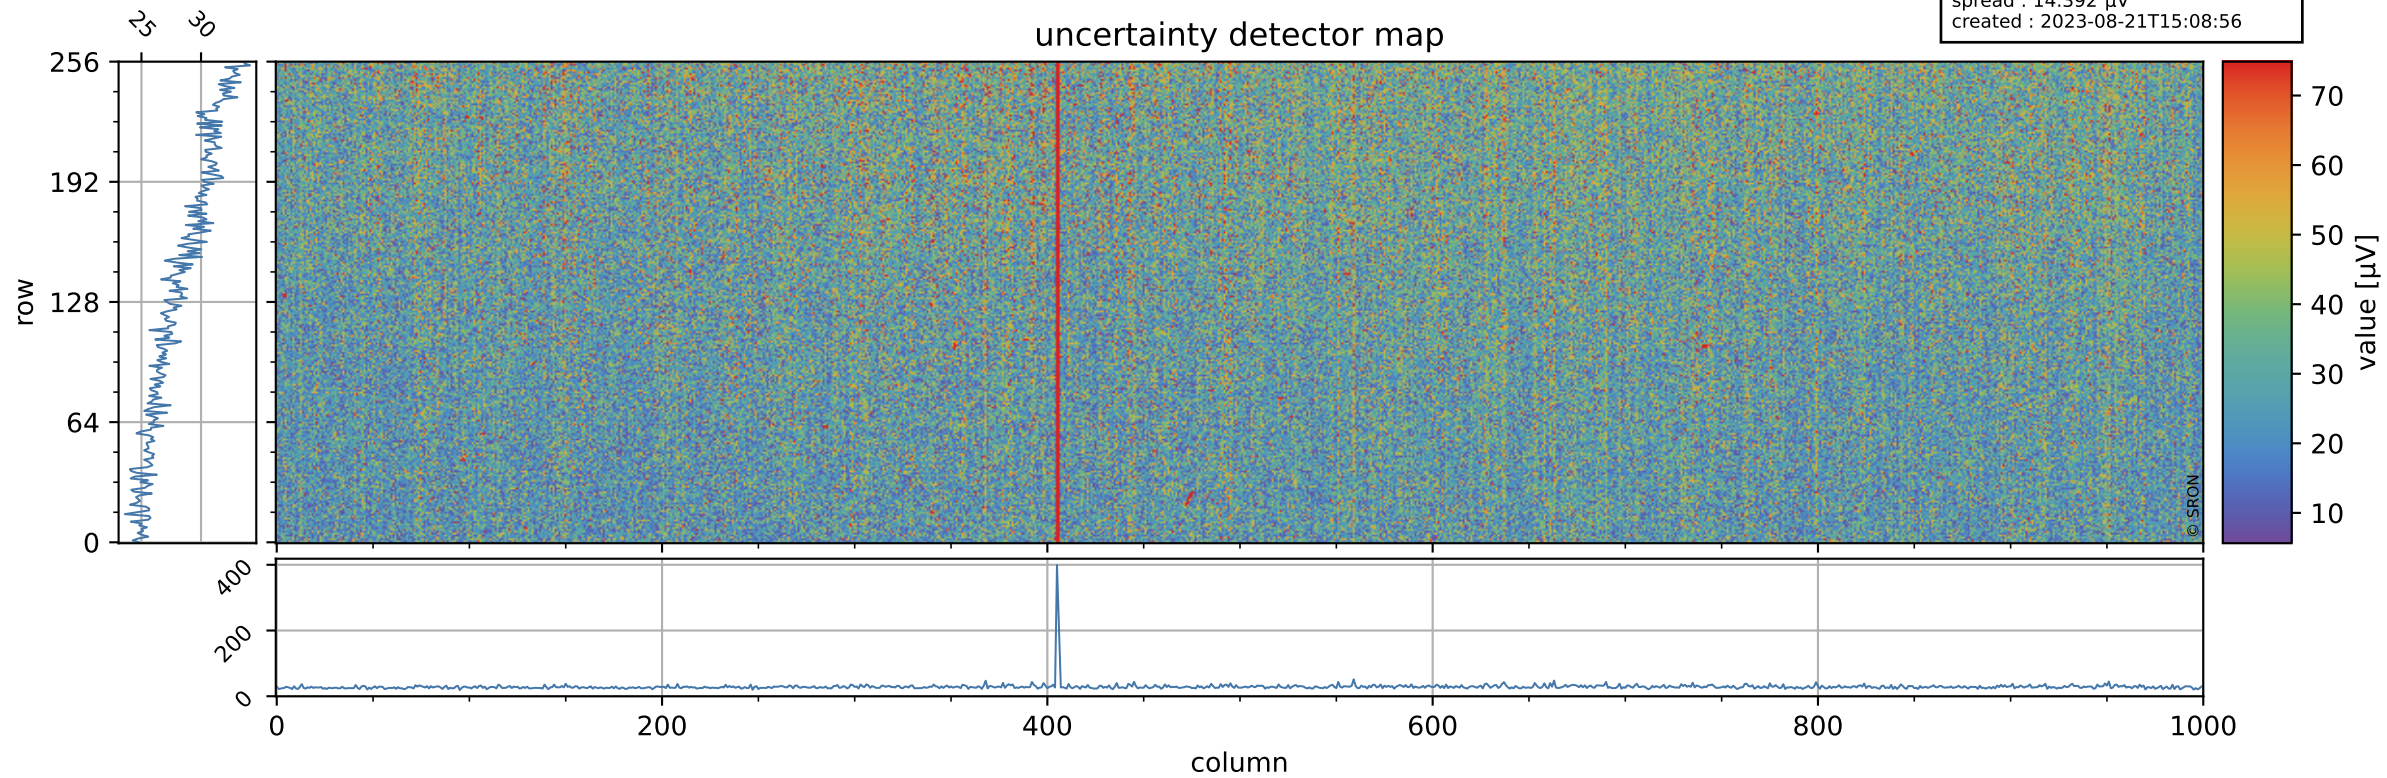

Tropomi SWIR offset (official)

orbits : 19 in [21607, 21652]
coverage : 2021-12-14 / 2021-12-17
median : 0.5259 V
spread : 0.035913 V
created : 2023-08-21T15:08:56

value detector map

Tropomi SWIR offset (official)

orbits : 19 in [21607, 21652]
coverage : 2021-12-14 / 2021-12-17
median : 28.467 μV
spread : 14.392 μV
created : 2023-08-21T15:08:56

Tropomi SWIR offset (official)

orbits : 19 in [21607, 21652]
coverage : 2021-12-14 / 2021-12-17
median : -0.11535 mV
spread : 0.39963 mV
created : 2023-08-21T15:08:57

value compared with SWIR offset CKD

Tropomi SWIR offset (official) ground-tracks of Sentinel-5P

orbits : 19 in [21607, 21652]
coverage : 2021-12-14 / 2021-12-17
created : 2023-08-21T15:08:57

Tropomi SWIR offset (official)

orbits : [2827, 21652]
coverage : 2018-04-30 / 2021-12-17
created : 2023-08-21T15:08:58

trend of detector median & temperatures