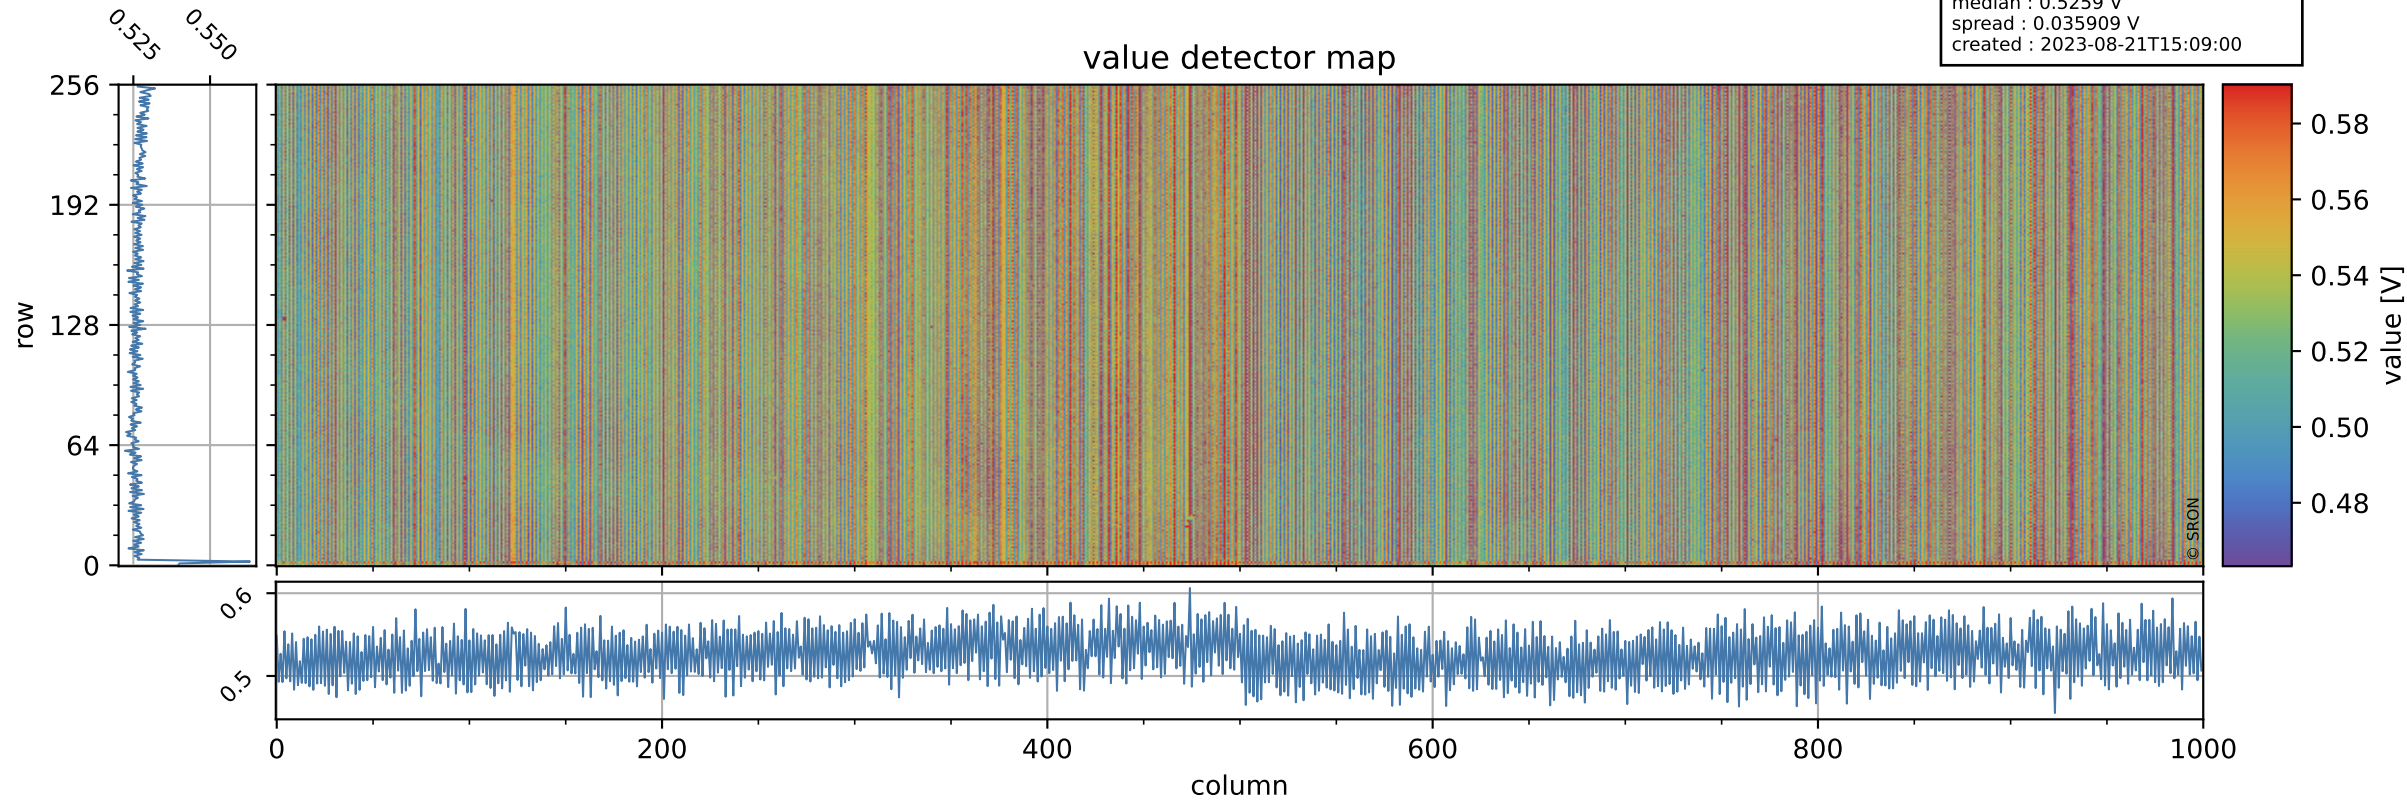

Tropomi SWIR offset (official)

orbits : 20 in [21622, 21667]
coverage : 2021-12-15 / 2021-12-18
median : 0.5259 V
spread : 0.035909 V
created : 2023-08-21T15:09:00

value detector map

Tropomi SWIR offset (official)

orbits : 20 in [21622, 21667]
coverage : 2021-12-15 / 2021-12-18
median : 27.839 μV
spread : 14.175 μV
created : 2023-08-21T15:09:00

Tropomi SWIR offset (official)

orbits : 20 in [21622, 21667]
coverage : 2021-12-15 / 2021-12-18
median : -0.11551 mV
spread : 0.39715 mV
created : 2023-08-21T15:09:00

value compared with SWIR offset CKD

Tropomi SWIR offset (official) ground-tracks of Sentinel-5P

orbits : 20 in [21622, 21667]
coverage : 2021-12-15 / 2021-12-18
created : 2023-08-21T15:09:00

Tropomi SWIR offset (official)

orbits : [2827, 21667]
coverage : 2018-04-30 / 2021-12-18
created : 2023-08-21T15:09:01

trend of detector median & temperatures