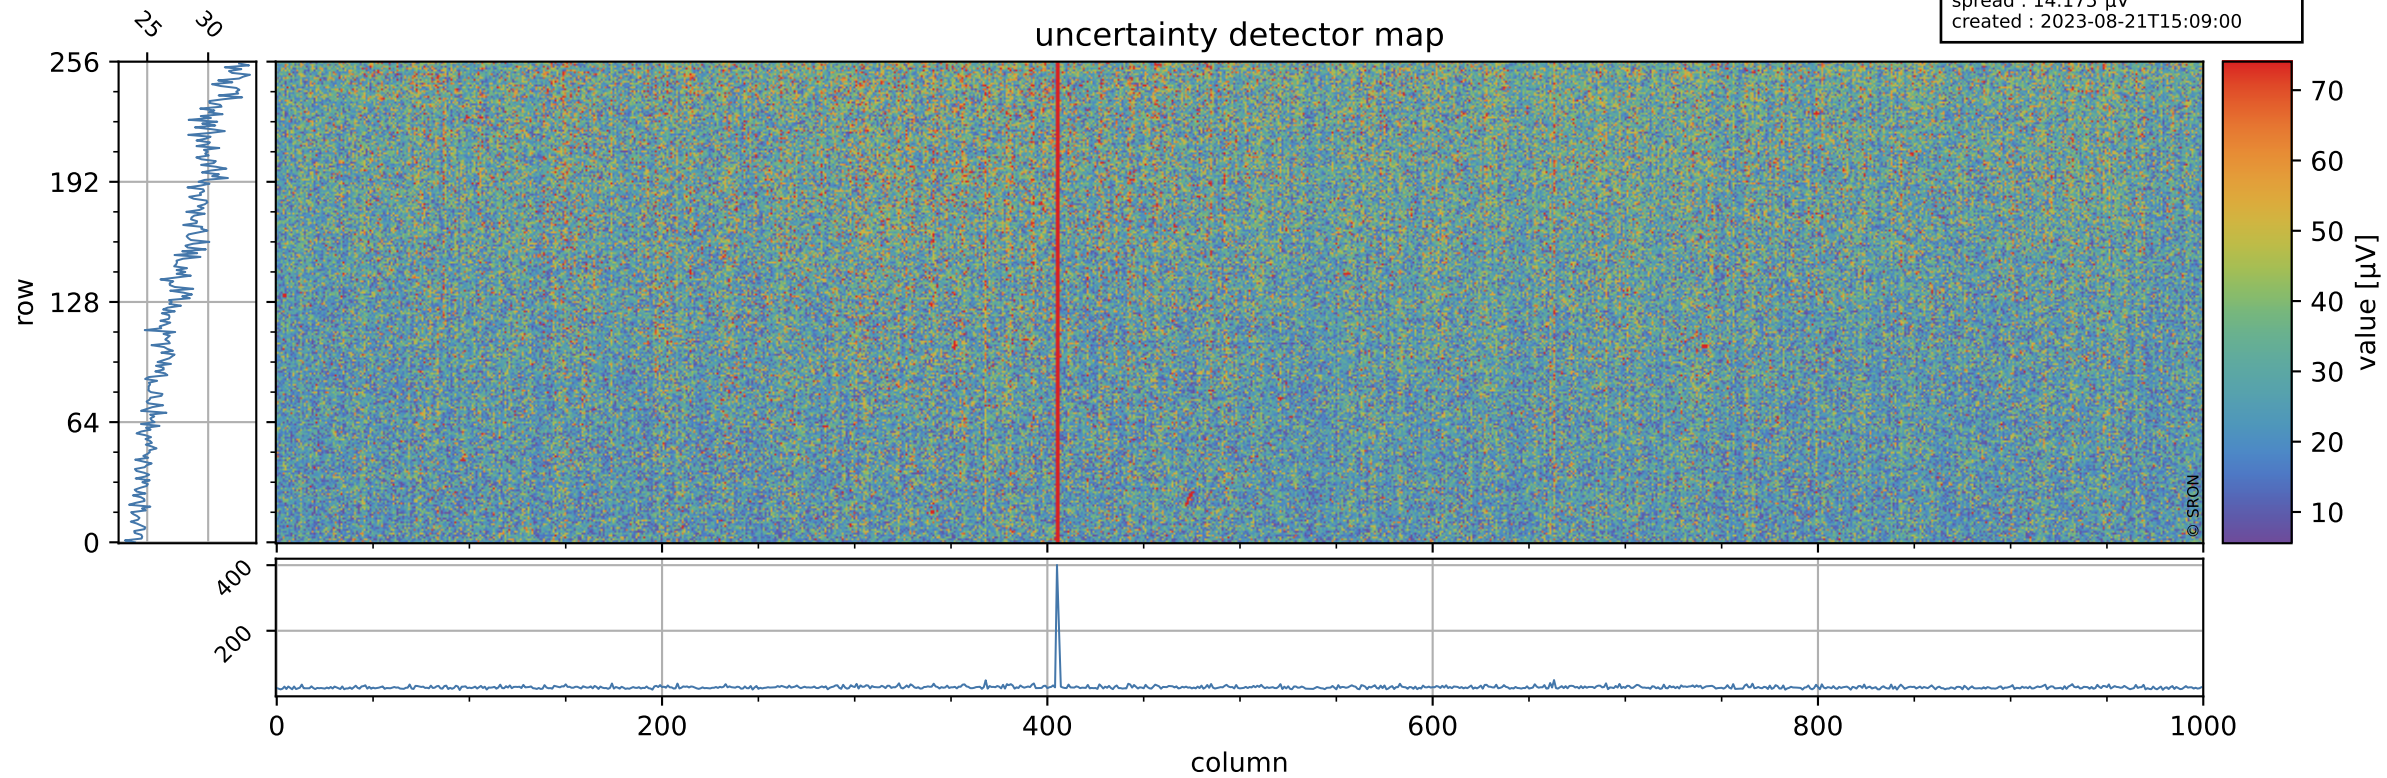

Tropomi SWIR offset (official)

orbits : 20 in [21622, 21667]
coverage : 2021-12-15 / 2021-12-18
median : 0.5259 V
spread : 0.035909 V
created : 2023-08-21T15:09:00

value detector map

Tropomi SWIR offset (official)

orbits : 20 in [21622, 21667]
coverage : 2021-12-15 / 2021-12-18
median : 27.839 μV
spread : 14.175 μV
created : 2023-08-21T15:09:00

Tropomi SWIR offset (official)

orbits : 20 in [21622, 21667]
coverage : 2021-12-15 / 2021-12-18
median : -0.11551 mV
spread : 0.39715 mV
created : 2023-08-21T15:09:00

value compared with SWIR offset CKD

Tropomi SWIR offset (official) ground-tracks of Sentinel-5P

orbits : 20 in [21622, 21667]
coverage : 2021-12-15 / 2021-12-18
created : 2023-08-21T15:09:00

Tropomi SWIR offset (official)

orbits : [2827, 21667]
coverage : 2018-04-30 / 2021-12-18
created : 2023-08-21T15:09:01

trend of detector median & temperatures