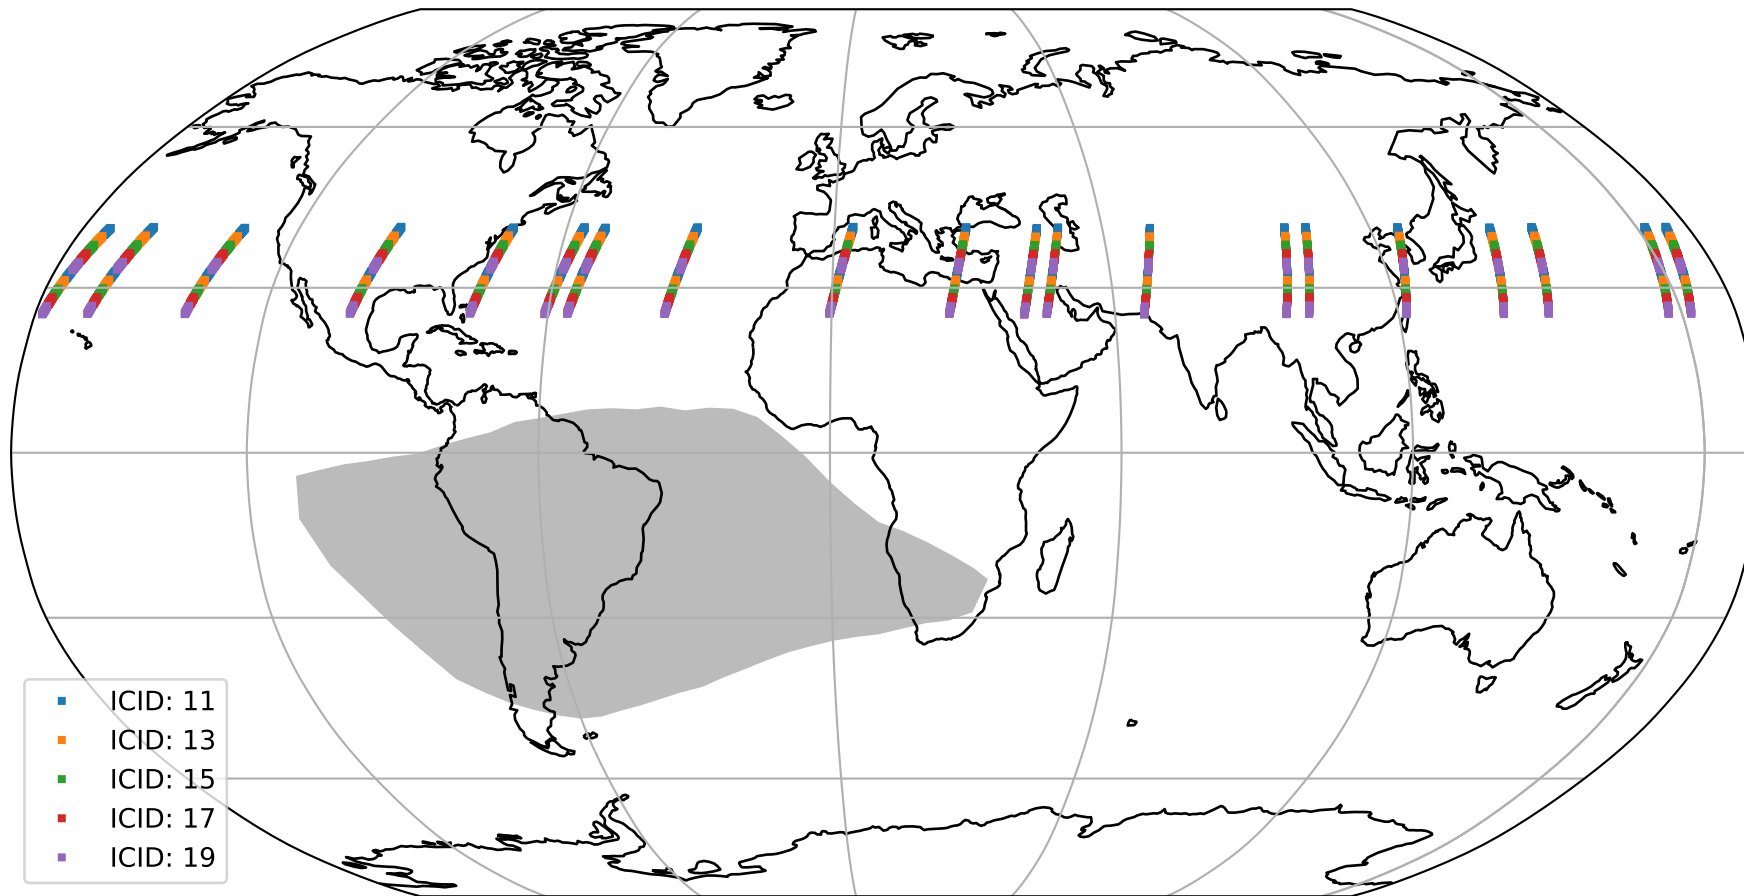

Tropomi SWIR offset (official)

orbits : 20 in [21622, 21667]
coverage : 2021-12-15 / 2021-12-18
median : 0.5259 V
spread : 0.035909 V
created : 2023-08-21T15:09:00

value detector map

Tropomi SWIR offset (official)

orbits : 20 in [21622, 21667]
coverage : 2021-12-15 / 2021-12-18
median : 27.839 μV
spread : 14.175 μV
created : 2023-08-21T15:09:00

Tropomi SWIR offset (official)

orbits : 20 in [21622, 21667]
coverage : 2021-12-15 / 2021-12-18
median : -0.11551 mV
spread : 0.39715 mV
created : 2023-08-21T15:09:00

value compared with SWIR offset CKD

Tropomi SWIR offset (official) ground-tracks of Sentinel-5P

orbits : 20 in [21622, 21667]
coverage : 2021-12-15 / 2021-12-18
created : 2023-08-21T15:09:00

Tropomi SWIR offset (official)

orbits : [2827, 21667]
coverage : 2018-04-30 / 2021-12-18
created : 2023-08-21T15:09:01

trend of detector median & temperatures