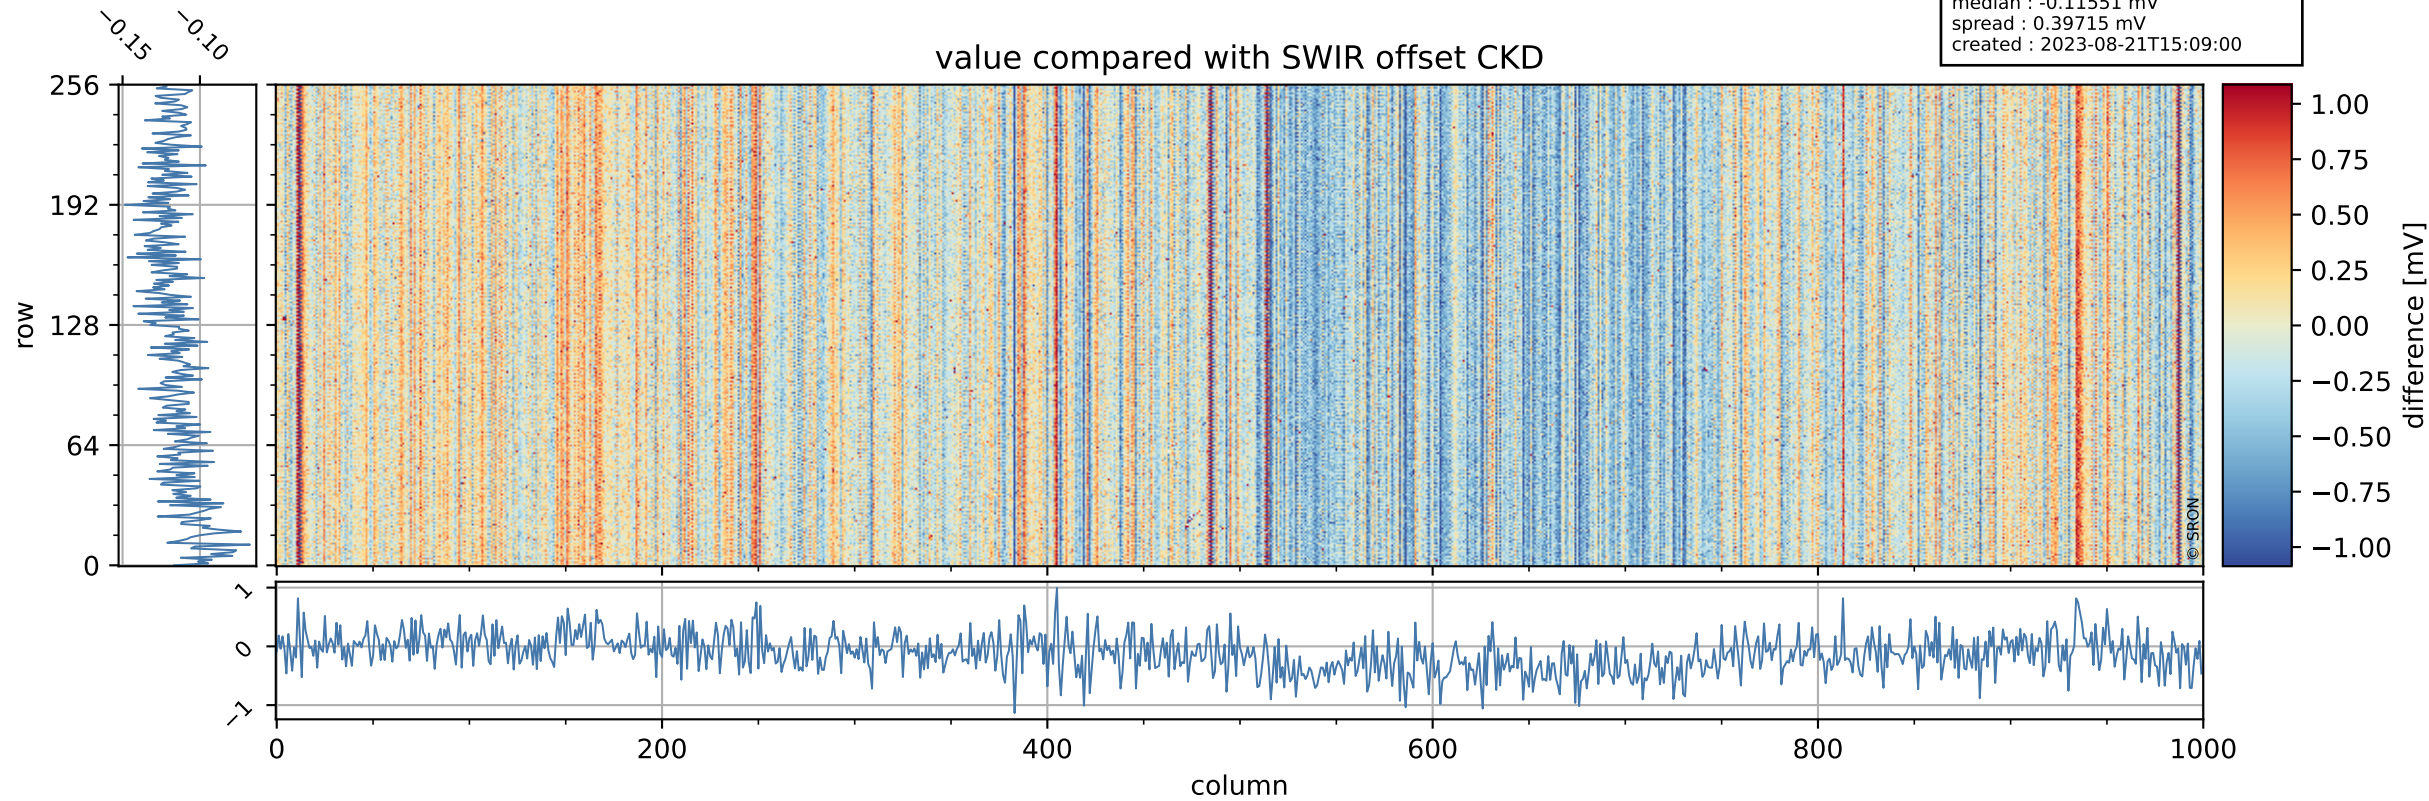

Tropomi SWIR offset (official)

orbits : 20 in [21622, 21667]
coverage : 2021-12-15 / 2021-12-18
median : 0.5259 V
spread : 0.035909 V
created : 2023-08-21T15:09:00

value detector map

Tropomi SWIR offset (official)

orbits : 20 in [21622, 21667]
coverage : 2021-12-15 / 2021-12-18
median : 27.839 μV
spread : 14.175 μV
created : 2023-08-21T15:09:00

Tropomi SWIR offset (official)

orbits : 20 in [21622, 21667]
coverage : 2021-12-15 / 2021-12-18
median : -0.11551 mV
spread : 0.39715 mV
created : 2023-08-21T15:09:00

value compared with SWIR offset CKD

Tropomi SWIR offset (official) ground-tracks of Sentinel-5P

orbits : 20 in [21622, 21667]
coverage : 2021-12-15 / 2021-12-18
created : 2023-08-21T15:09:00

Tropomi SWIR offset (official)

orbits : [2827, 21667]
coverage : 2018-04-30 / 2021-12-18
created : 2023-08-21T15:09:01

trend of detector median & temperatures