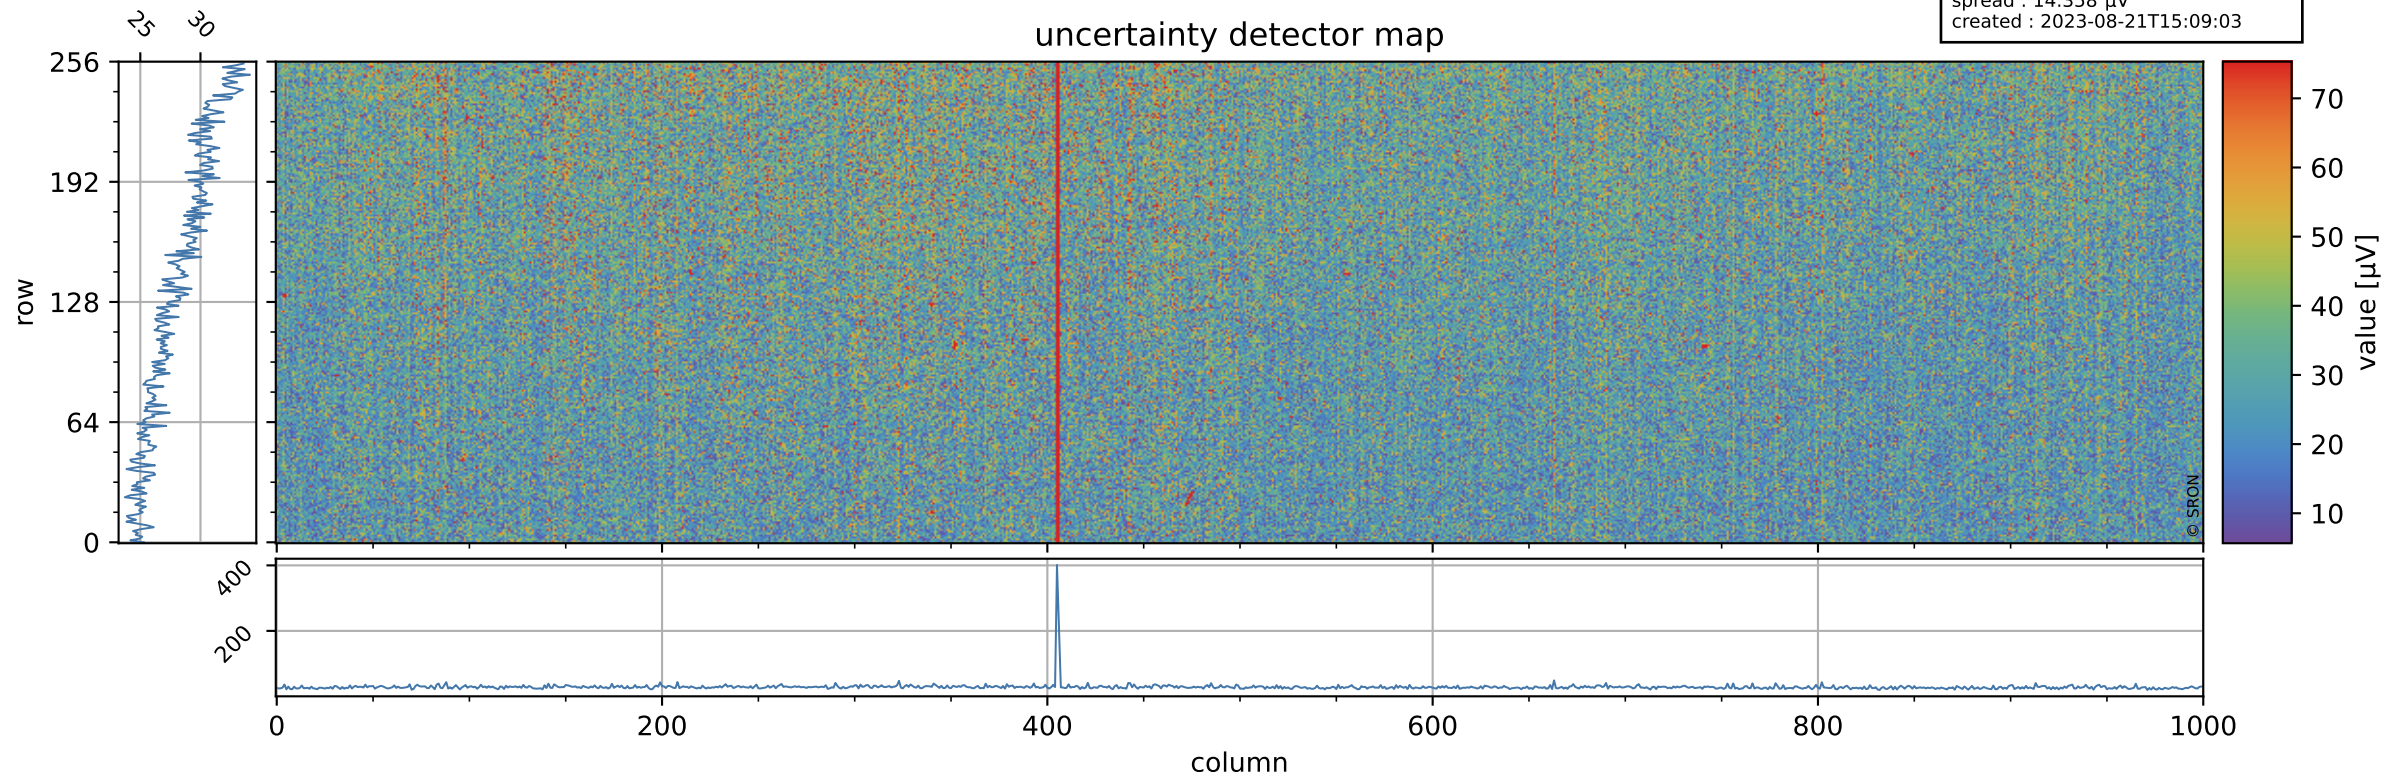

# Tropomi SWIR offset (official)

orbits : 19 in [21637, 21682]  
coverage : 2021-12-16 / 2021-12-19  
median : 0.52589 V  
spread : 0.035911 V  
created : 2023-08-21T15:09:02

## value detector map

# Tropomi SWIR offset (official)

orbits : 19 in [21637, 21682]  
coverage : 2021-12-16 / 2021-12-19  
median : 28.255  $\mu\text{V}$   
spread : 14.358  $\mu\text{V}$   
created : 2023-08-21T15:09:03

# Tropomi SWIR offset (official) ground-tracks of Sentinel-5P

orbits : 19 in [21637, 21682]  
coverage : 2021-12-16 / 2021-12-19  
created : 2023-08-21T15:09:03