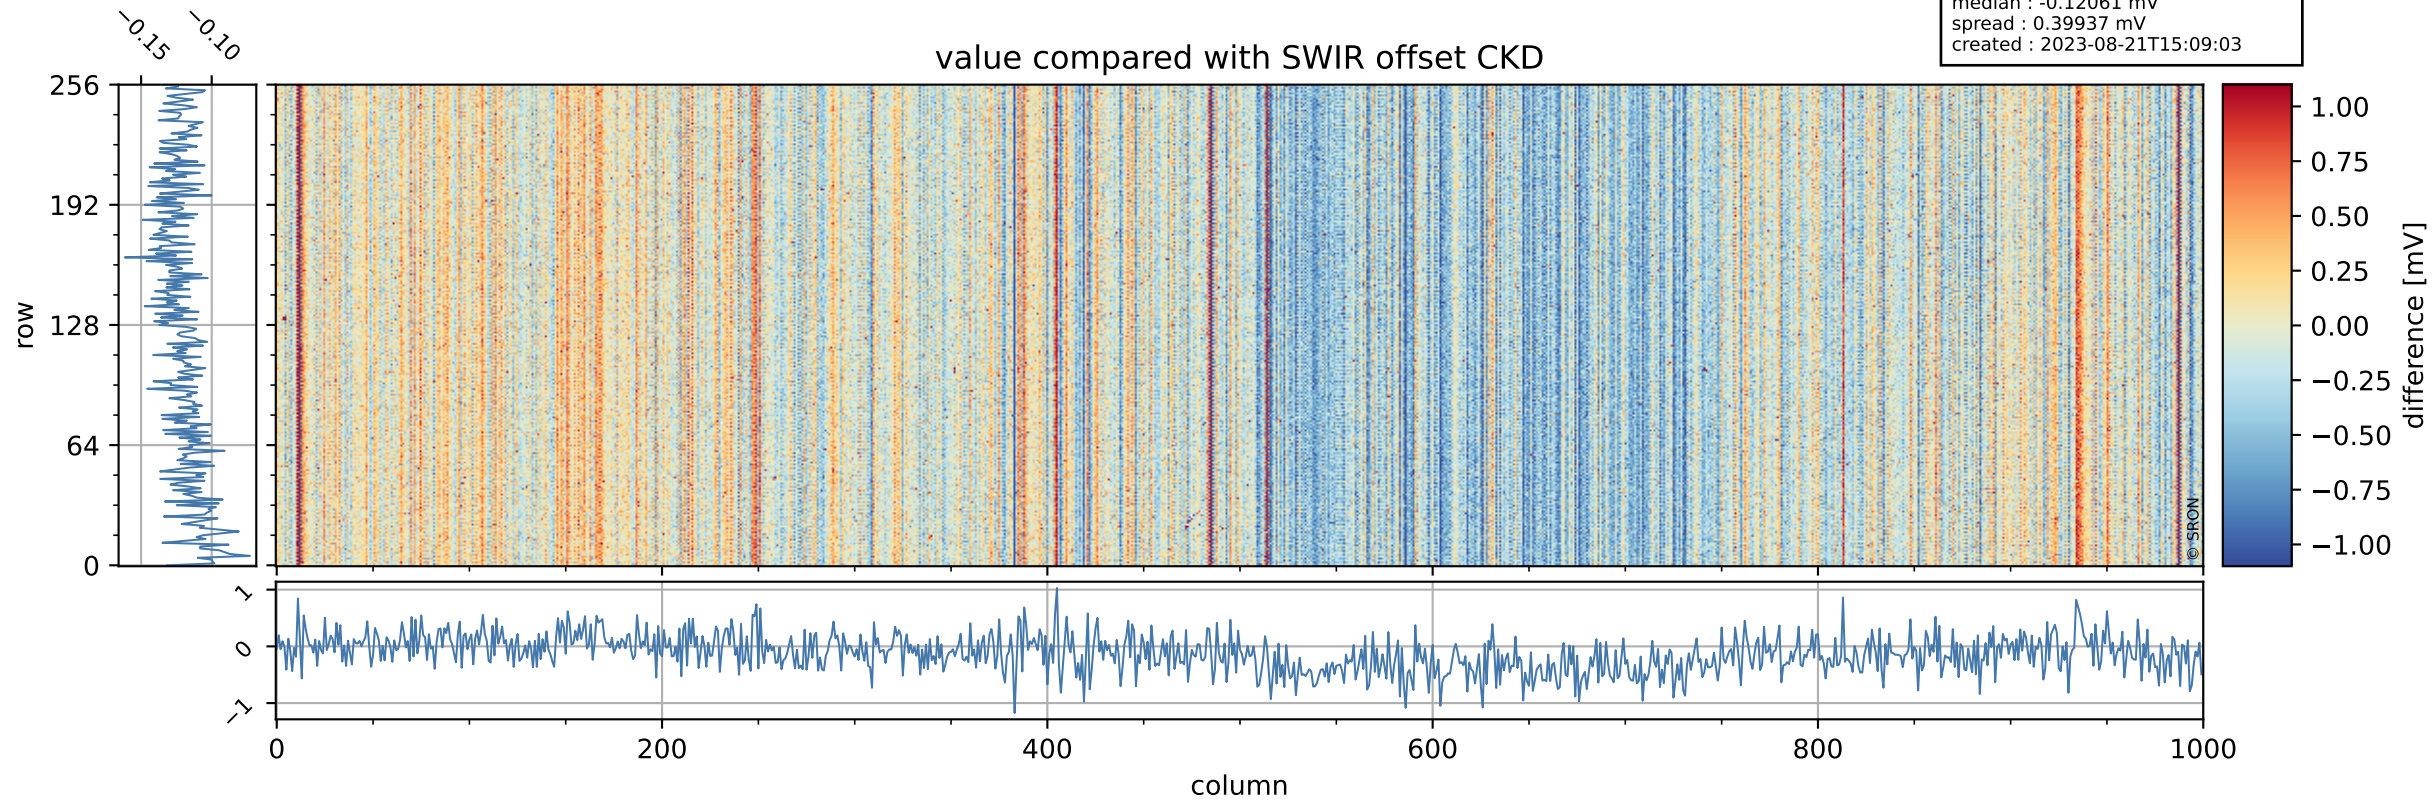

## value detector map

# Tropomi SWIR offset (official)

orbits : 19 in [21637, 21682]  
coverage : 2021-12-16 / 2021-12-19  
median : 28.255  $\mu\text{V}$   
spread : 14.358  $\mu\text{V}$   
created : 2023-08-21T15:09:03

# Tropomi SWIR offset (official) ground-tracks of Sentinel-5P

orbits : 19 in [21637, 21682]  
coverage : 2021-12-16 / 2021-12-19  
created : 2023-08-21T15:09:03

# Tropomi SWIR offset (official)

orbits : [2827, 21682]  
coverage : 2018-04-30 / 2021-12-19  
created : 2023-08-21T15:09:04