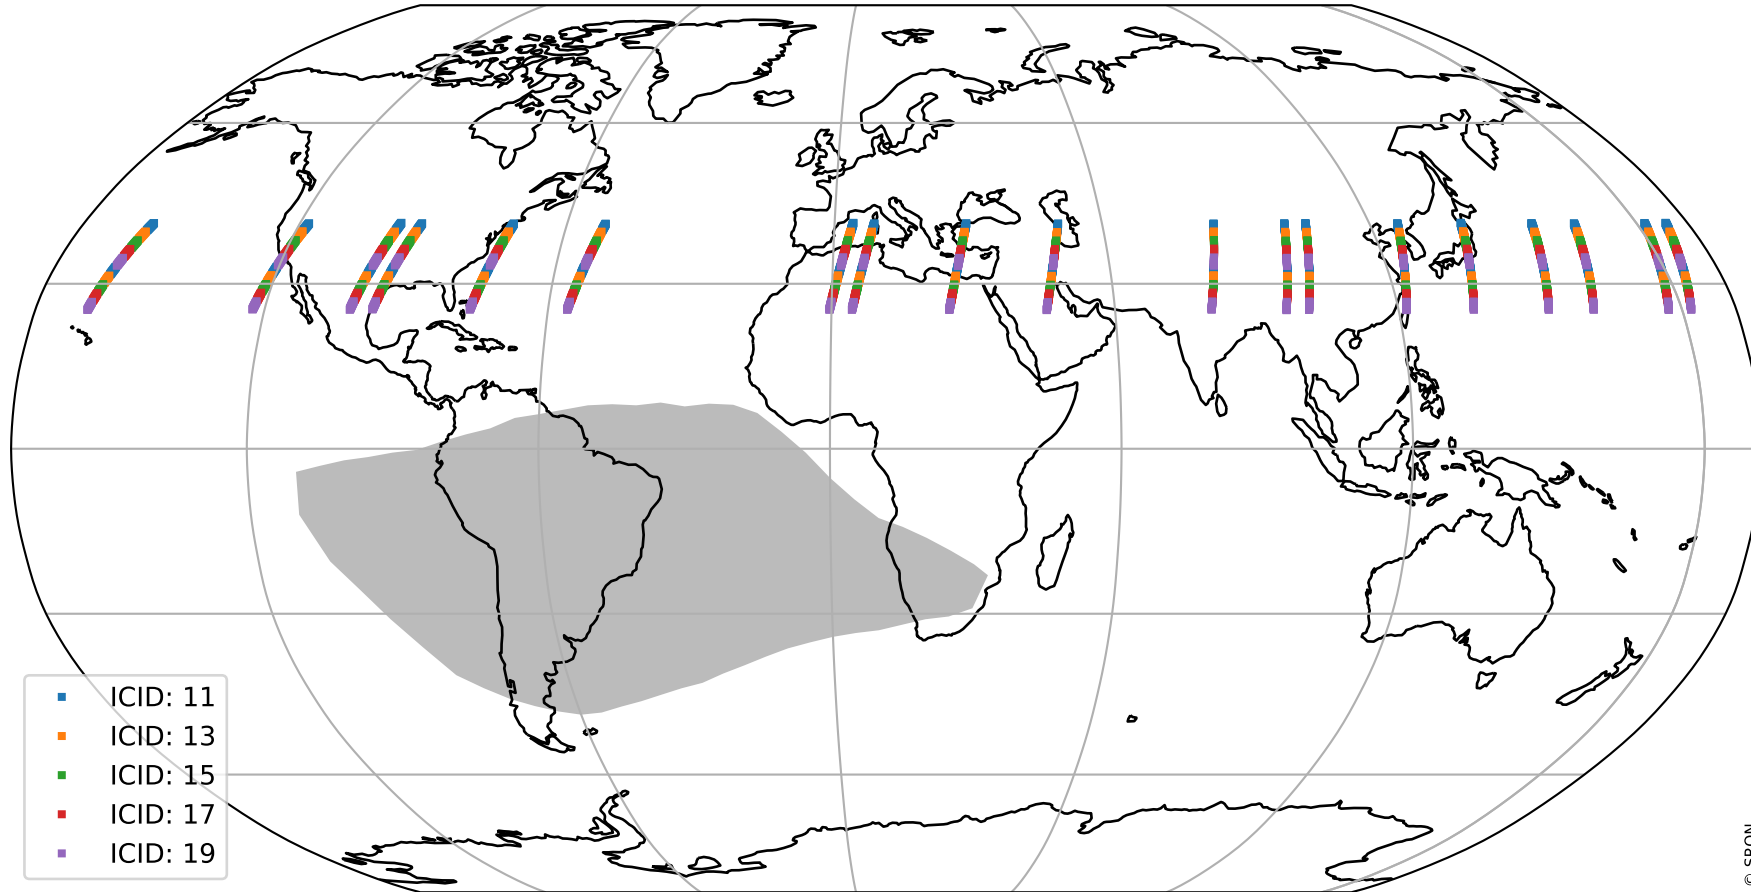

# Tropomi SWIR offset (official)

orbits : 19 in [21637, 21682]  
coverage : 2021-12-16 / 2021-12-19  
median : 28.255  $\mu\text{V}$   
spread : 14.358  $\mu\text{V}$   
created : 2023-08-21T15:09:03

# Tropomi SWIR offset (official)

value compared with SWIR offset CKD

orbits : 19 in [21637, 21682]  
coverage : 2021-12-16 / 2021-12-19  
median : -0.12061 mV  
spread : 0.39937 mV  
created : 2023-08-21T15:09:03

# Tropomi SWIR offset (official) ground-tracks of Sentinel-5P

orbits : 19 in [21637, 21682]  
coverage : 2021-12-16 / 2021-12-19  
created : 2023-08-21T15:09:03

# Tropomi SWIR offset (official)

orbits : [2827, 21682]  
coverage : 2018-04-30 / 2021-12-19  
created : 2023-08-21T15:09:04