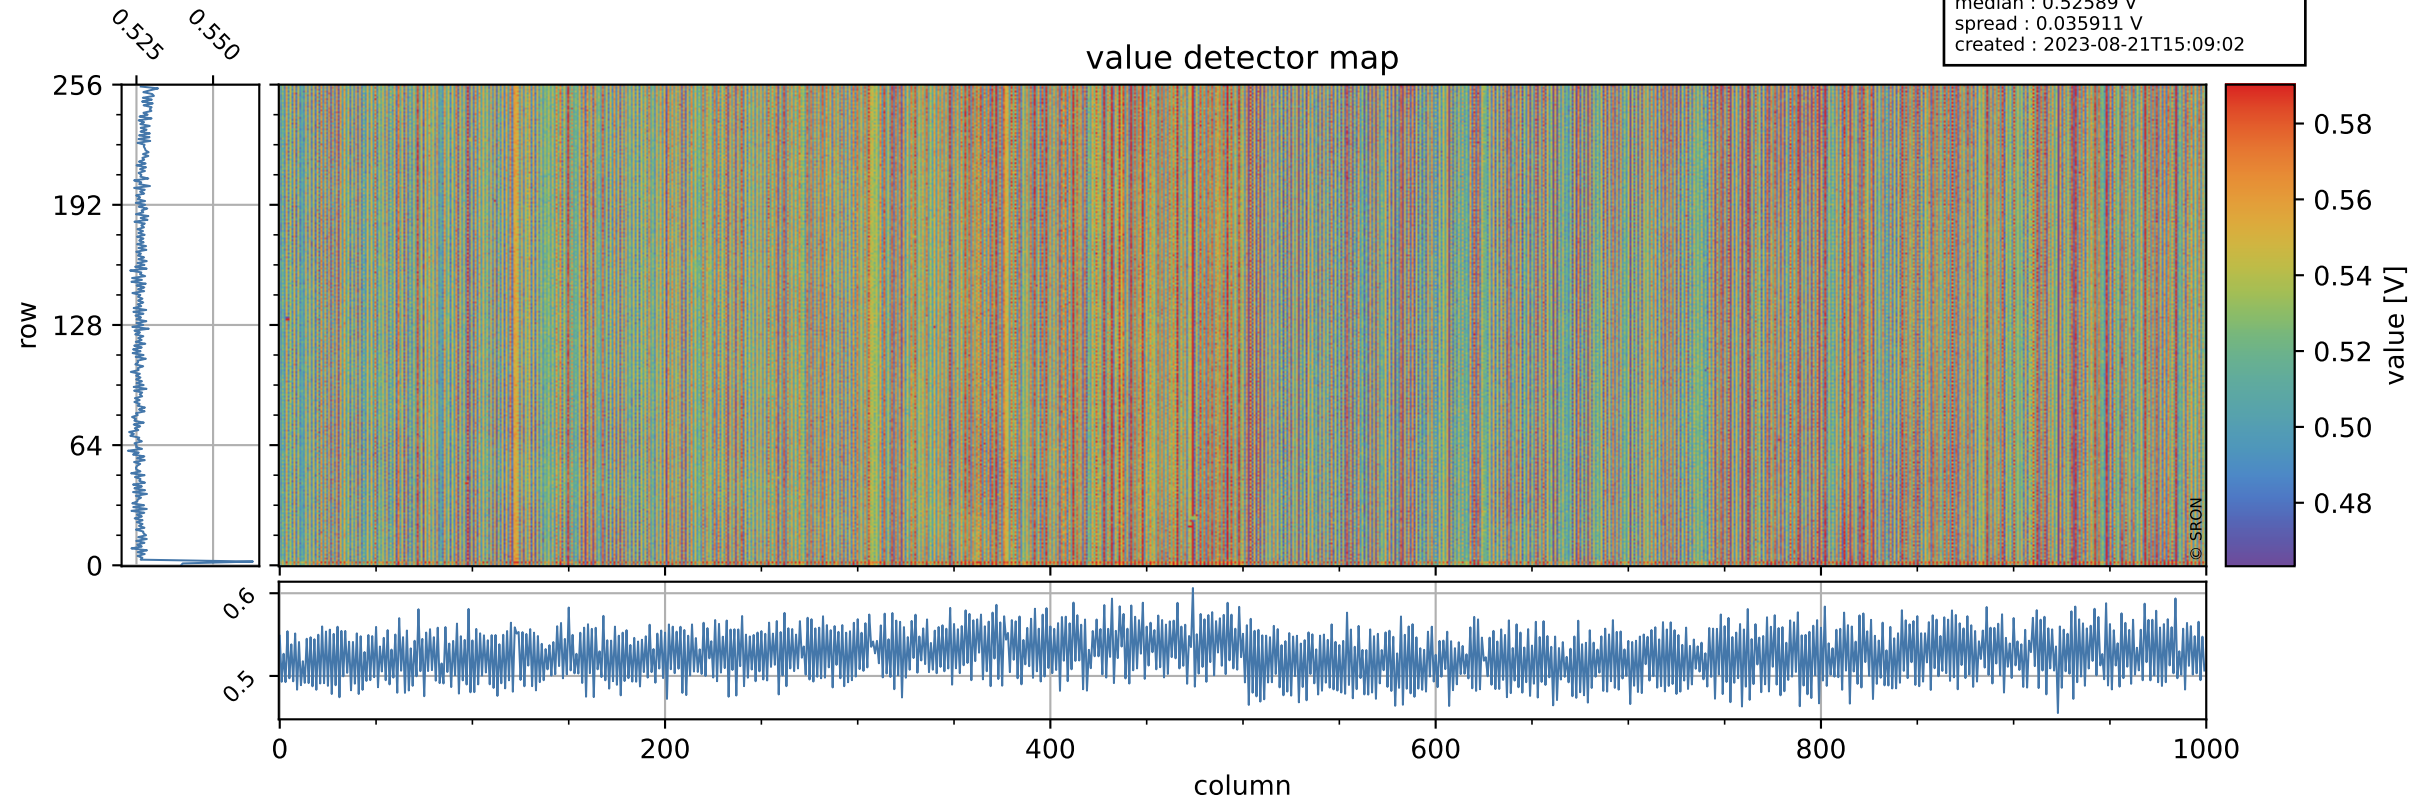

# Tropomi SWIR offset (official)

orbits : 19 in [21637, 21682]  
coverage : 2021-12-16 / 2021-12-19  
median : 0.52589 V  
spread : 0.035911 V  
created : 2023-08-21T15:09:02

## value detector map

# Tropomi SWIR offset (official)

orbits : 19 in [21637, 21682]  
coverage : 2021-12-16 / 2021-12-19  
median : 28.255  $\mu\text{V}$   
spread : 14.358  $\mu\text{V}$   
created : 2023-08-21T15:09:03

# Tropomi SWIR offset (official) ground-tracks of Sentinel-5P

orbits : 19 in [21637, 21682]  
coverage : 2021-12-16 / 2021-12-19  
created : 2023-08-21T15:09:03