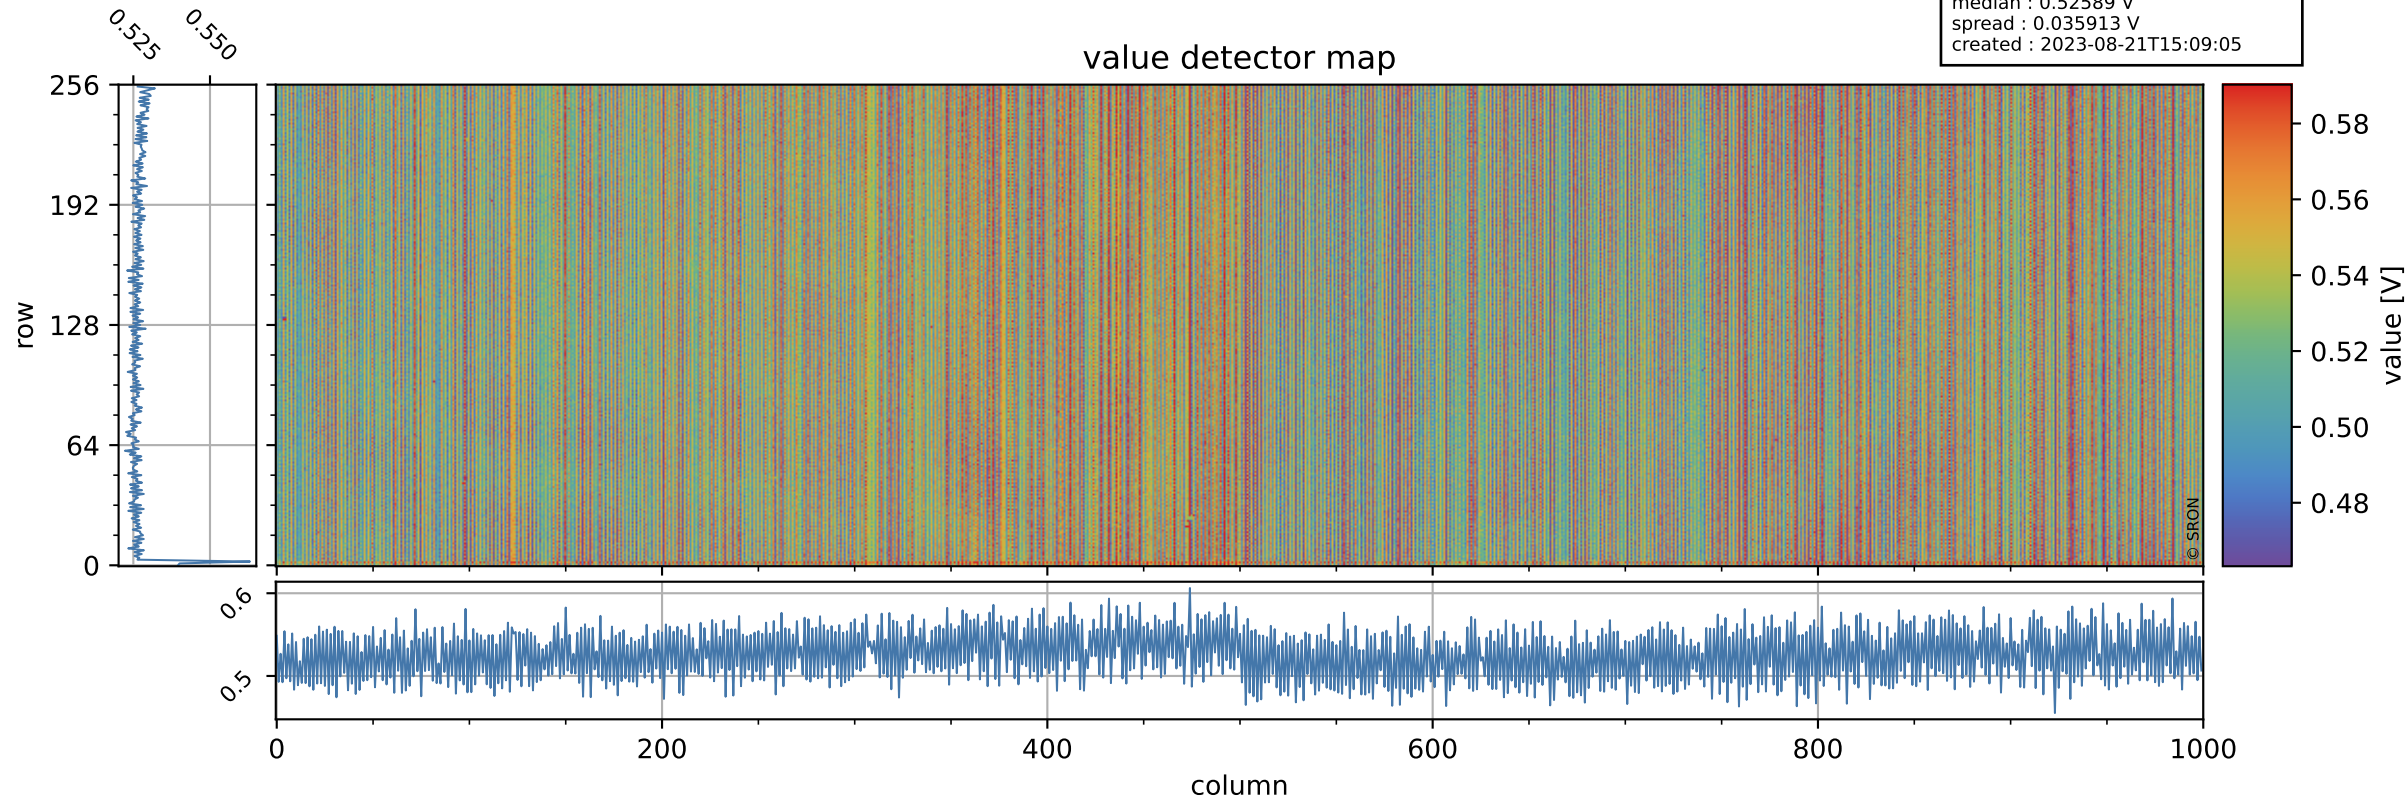

Tropomi SWIR offset (official)

orbits : 20 in [21652, 21697]
coverage : 2021-12-17 / 2021-12-20
median : 0.52589 V
spread : 0.035913 V
created : 2023-08-21T15:09:05

value detector map

Tropomi SWIR offset (official)

orbits : 20 in [21652, 21697]
coverage : 2021-12-17 / 2021-12-20
median : 28.037 μV
spread : 14.342 μV
created : 2023-08-21T15:09:06

Tropomi SWIR offset (official)

orbits : 20 in [21652, 21697]
coverage : 2021-12-17 / 2021-12-20
median : -0.12402 mV
spread : 0.39957 mV
created : 2023-08-21T15:09:06

value compared with SWIR offset CKD

Tropomi SWIR offset (official) ground-tracks of Sentinel-5P

orbits : 20 in [21652, 21697]
coverage : 2021-12-17 / 2021-12-20
created : 2023-08-21T15:09:07

Tropomi SWIR offset (official)

orbits : [2827, 21697]
coverage : 2018-04-30 / 2021-12-20
created : 2023-08-21T15:09:07

trend of detector median & temperatures