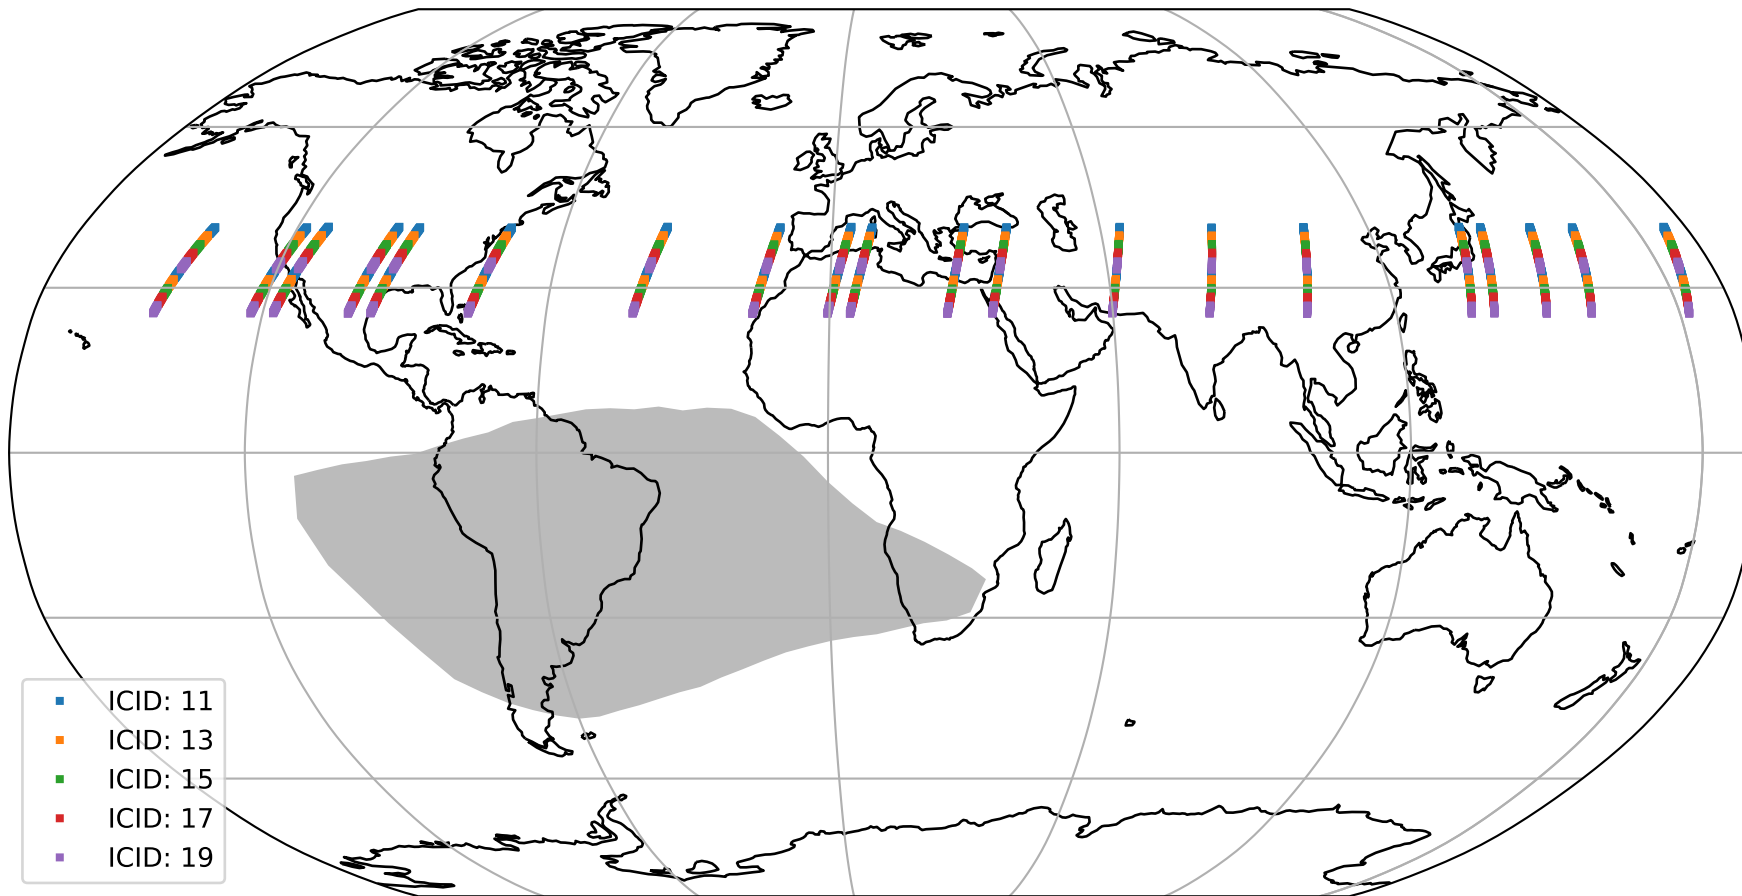

Tropomi SWIR offset (official)

orbits : 20 in [21652, 21697]
coverage : 2021-12-17 / 2021-12-20
median : 0.52589 V
spread : 0.035913 V
created : 2023-08-21T15:09:05

value detector map

Tropomi SWIR offset (official)

orbits : 20 in [21652, 21697]
coverage : 2021-12-17 / 2021-12-20
median : 28.037 μV
spread : 14.342 μV
created : 2023-08-21T15:09:06

Tropomi SWIR offset (official)

orbits : 20 in [21652, 21697]
coverage : 2021-12-17 / 2021-12-20
median : -0.12402 mV
spread : 0.39957 mV
created : 2023-08-21T15:09:06

value compared with SWIR offset CKD

Tropomi SWIR offset (official) ground-tracks of Sentinel-5P

orbits : 20 in [21652, 21697]
coverage : 2021-12-17 / 2021-12-20
created : 2023-08-21T15:09:07

Tropomi SWIR offset (official)

orbits : [2827, 21697]
coverage : 2018-04-30 / 2021-12-20
created : 2023-08-21T15:09:07

trend of detector median & temperatures