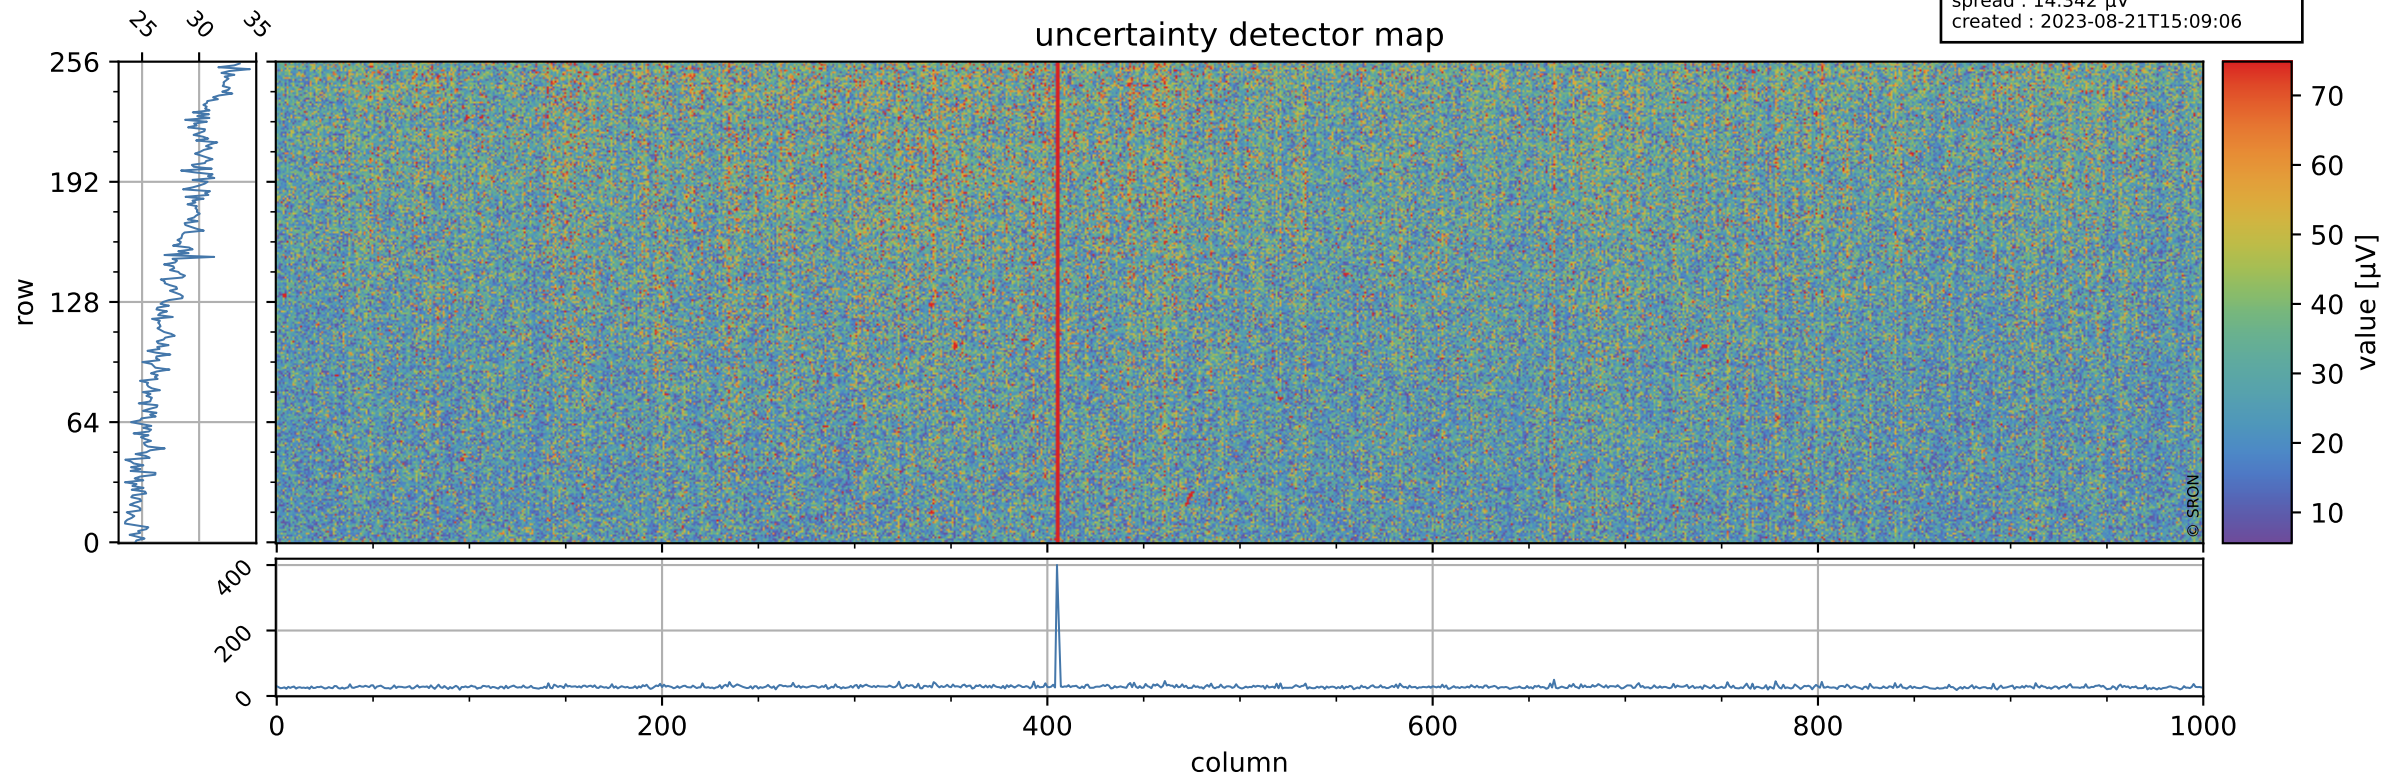

Tropomi SWIR offset (official)

orbits : 20 in [21652, 21697]
coverage : 2021-12-17 / 2021-12-20
median : 0.52589 V
spread : 0.035913 V
created : 2023-08-21T15:09:05

value detector map

Tropomi SWIR offset (official)

orbits : 20 in [21652, 21697]
coverage : 2021-12-17 / 2021-12-20
median : 28.037 μV
spread : 14.342 μV
created : 2023-08-21T15:09:06

Tropomi SWIR offset (official)

orbits : 20 in [21652, 21697]
coverage : 2021-12-17 / 2021-12-20
median : -0.12402 mV
spread : 0.39957 mV
created : 2023-08-21T15:09:06

value compared with SWIR offset CKD

Tropomi SWIR offset (official) ground-tracks of Sentinel-5P

orbits : 20 in [21652, 21697]
coverage : 2021-12-17 / 2021-12-20
created : 2023-08-21T15:09:07

Tropomi SWIR offset (official)

orbits : [2827, 21697]
coverage : 2018-04-30 / 2021-12-20
created : 2023-08-21T15:09:07

trend of detector median & temperatures