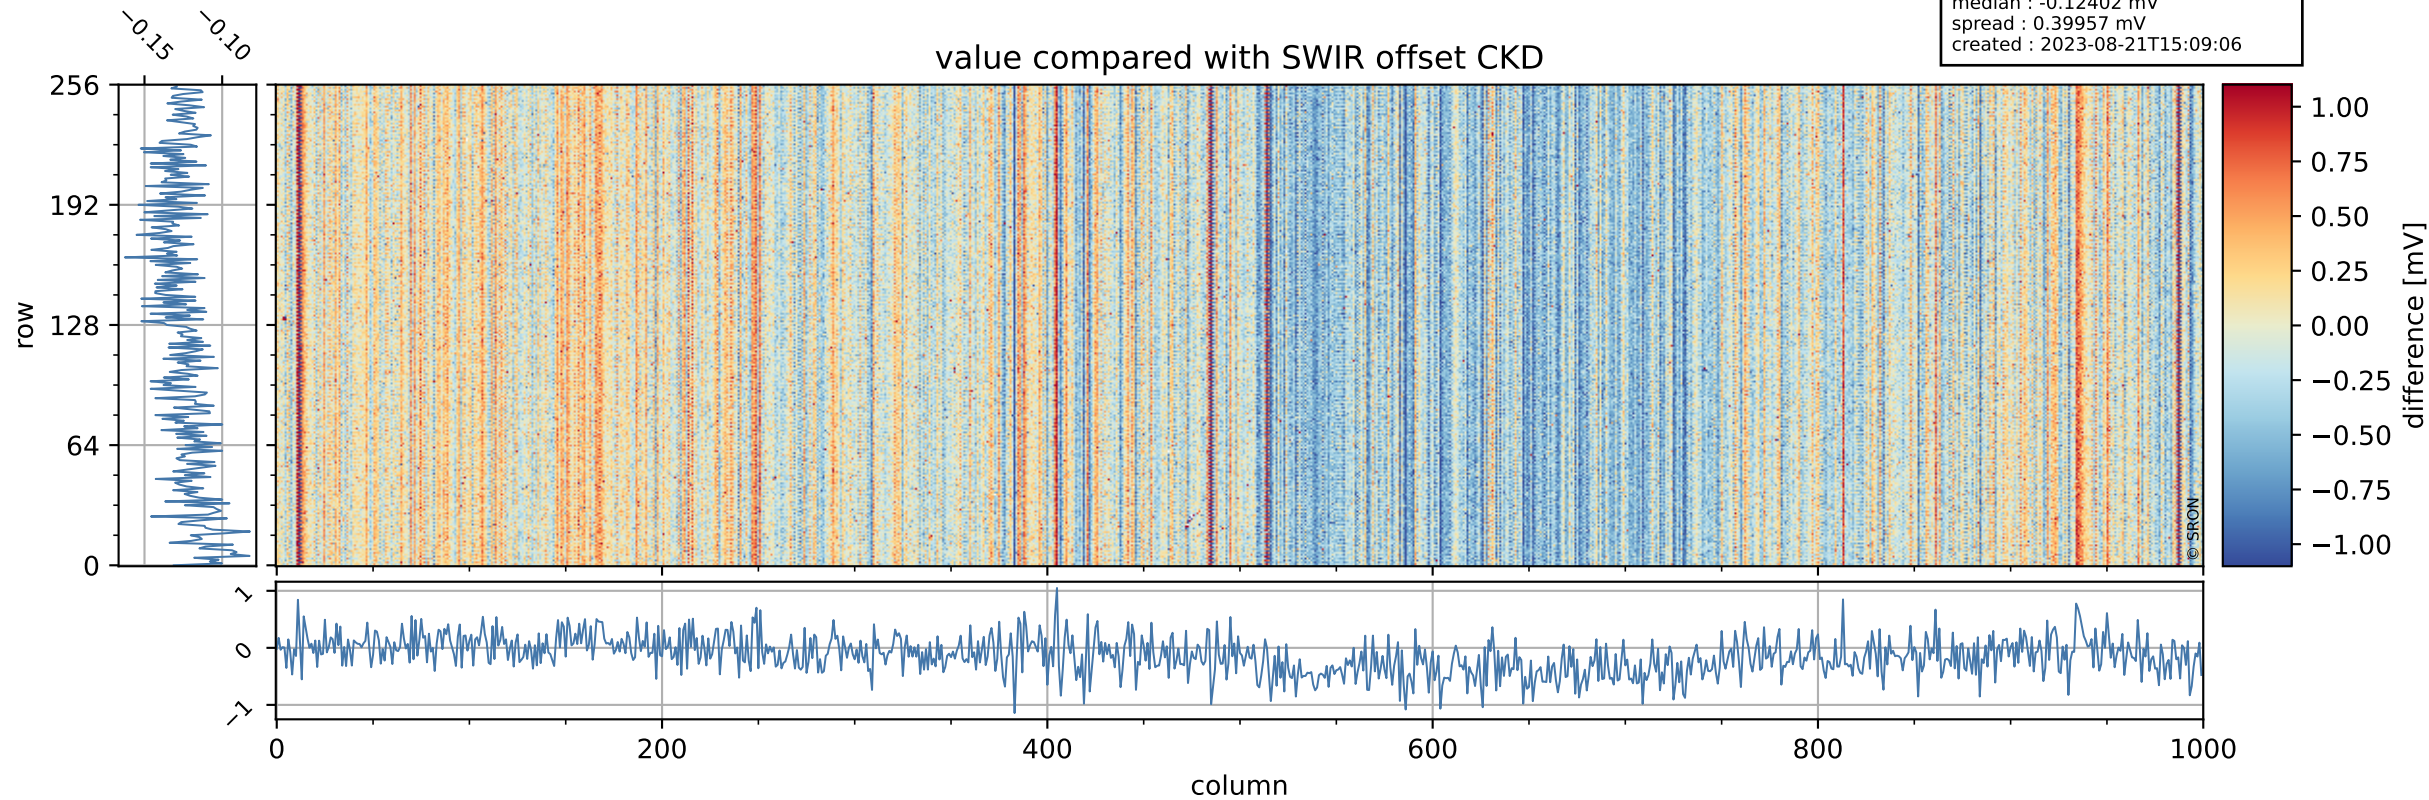

Tropomi SWIR offset (official)

orbits : 20 in [21652, 21697]
coverage : 2021-12-17 / 2021-12-20
median : 0.52589 V
spread : 0.035913 V
created : 2023-08-21T15:09:05

value detector map

Tropomi SWIR offset (official)

orbits : 20 in [21652, 21697]
coverage : 2021-12-17 / 2021-12-20
median : 28.037 μV
spread : 14.342 μV
created : 2023-08-21T15:09:06

Tropomi SWIR offset (official)

orbits : 20 in [21652, 21697]
coverage : 2021-12-17 / 2021-12-20
median : -0.12402 mV
spread : 0.39957 mV
created : 2023-08-21T15:09:06

value compared with SWIR offset CKD

Tropomi SWIR offset (official) ground-tracks of Sentinel-5P

orbits : 20 in [21652, 21697]
coverage : 2021-12-17 / 2021-12-20
created : 2023-08-21T15:09:07

Tropomi SWIR offset (official)

orbits : [2827, 21697]
coverage : 2018-04-30 / 2021-12-20
created : 2023-08-21T15:09:07

trend of detector median & temperatures