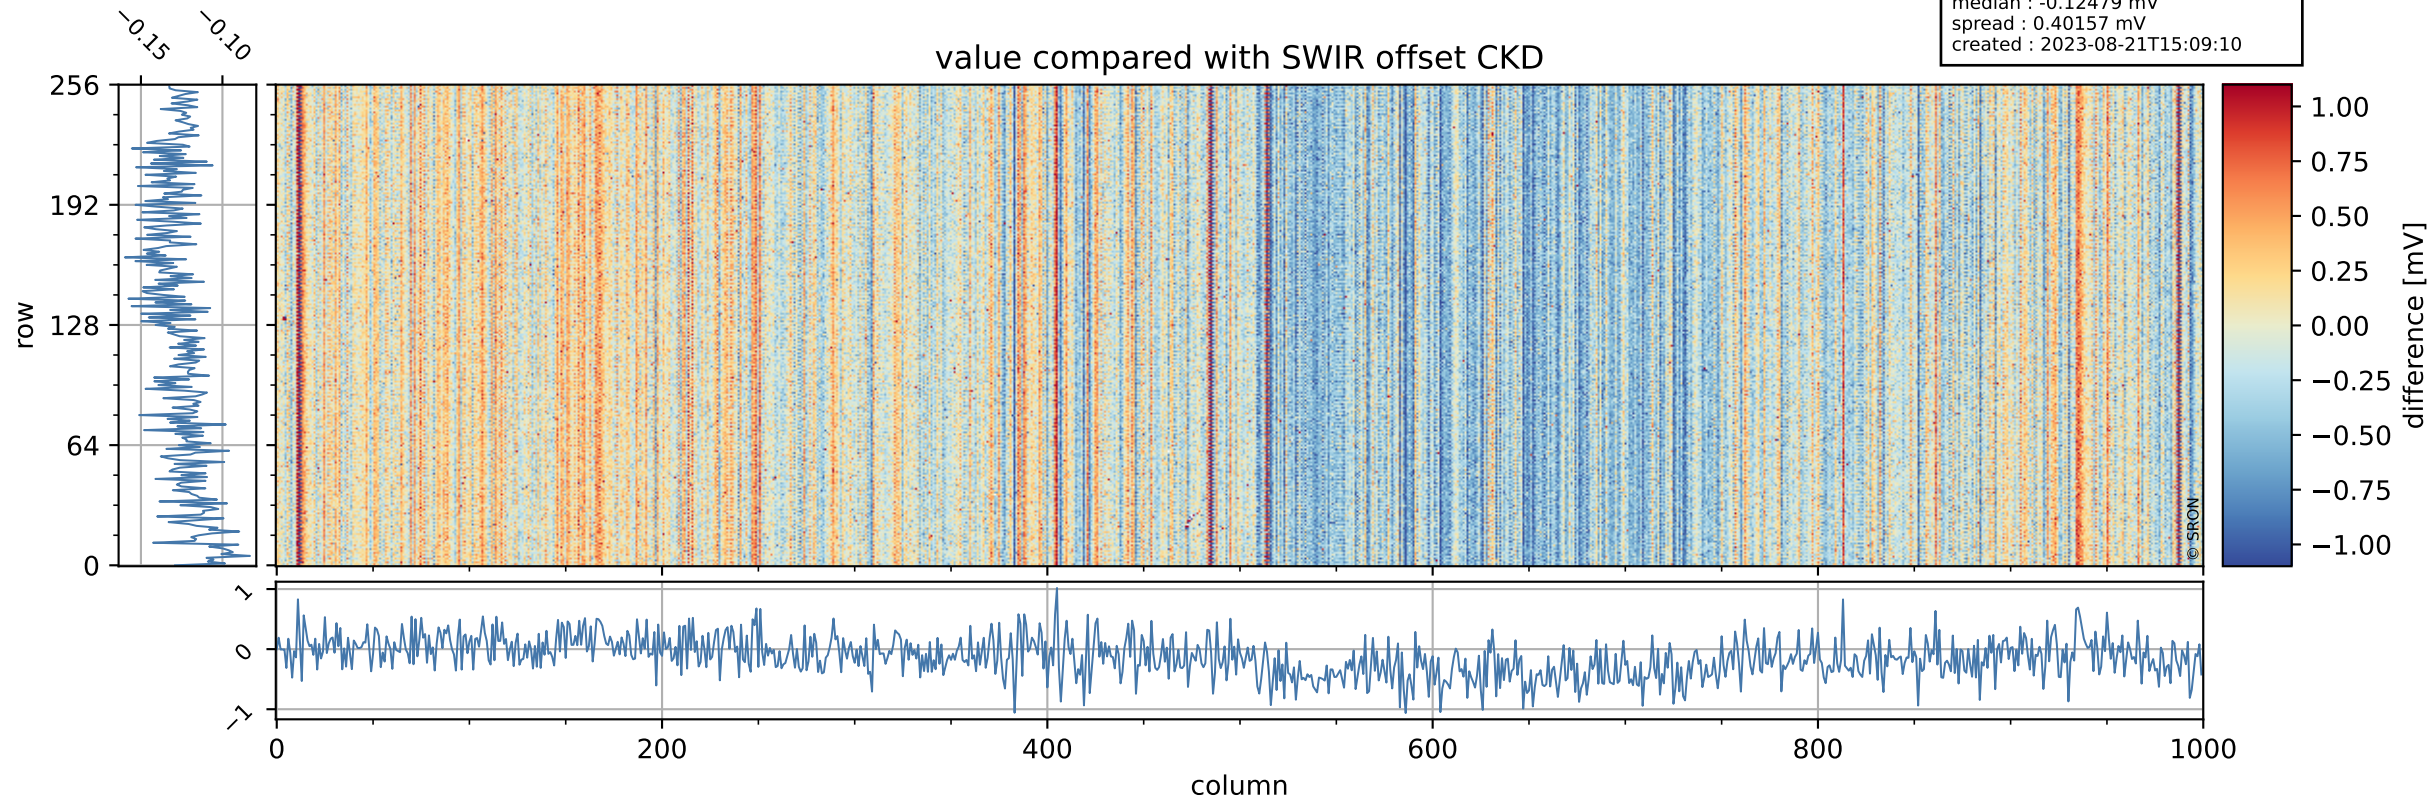

Tropomi SWIR offset (official)

orbits : 19 in [21667, 21712]
coverage : 2021-12-18 / 2021-12-21
median : 0.52589 V
spread : 0.035917 V
created : 2023-08-21T15:09:09

value detector map

Tropomi SWIR offset (official)

orbits : 19 in [21667, 21712]
coverage : 2021-12-18 / 2021-12-21
median : 28.502 μV
spread : 14.528 μV
created : 2023-08-21T15:09:09

Tropomi SWIR offset (official)

value compared with SWIR offset CKD

orbits : 19 in [21667, 21712]
coverage : 2021-12-18 / 2021-12-21
median : -0.12479 mV
spread : 0.40157 mV
created : 2023-08-21T15:09:10

Tropomi SWIR offset (official) ground-tracks of Sentinel-5P

orbits : 19 in [21667, 21712]
coverage : 2021-12-18 / 2021-12-21
created : 2023-08-21T15:09:10

- ICID: 11
- ICID: 13
- ICID: 15
- ICID: 17
- ICID: 19

Tropomi SWIR offset (official)

orbits : [2827, 21712]
coverage : 2018-04-30 / 2021-12-21
created : 2023-08-21T15:09:11

trend of detector median & temperatures