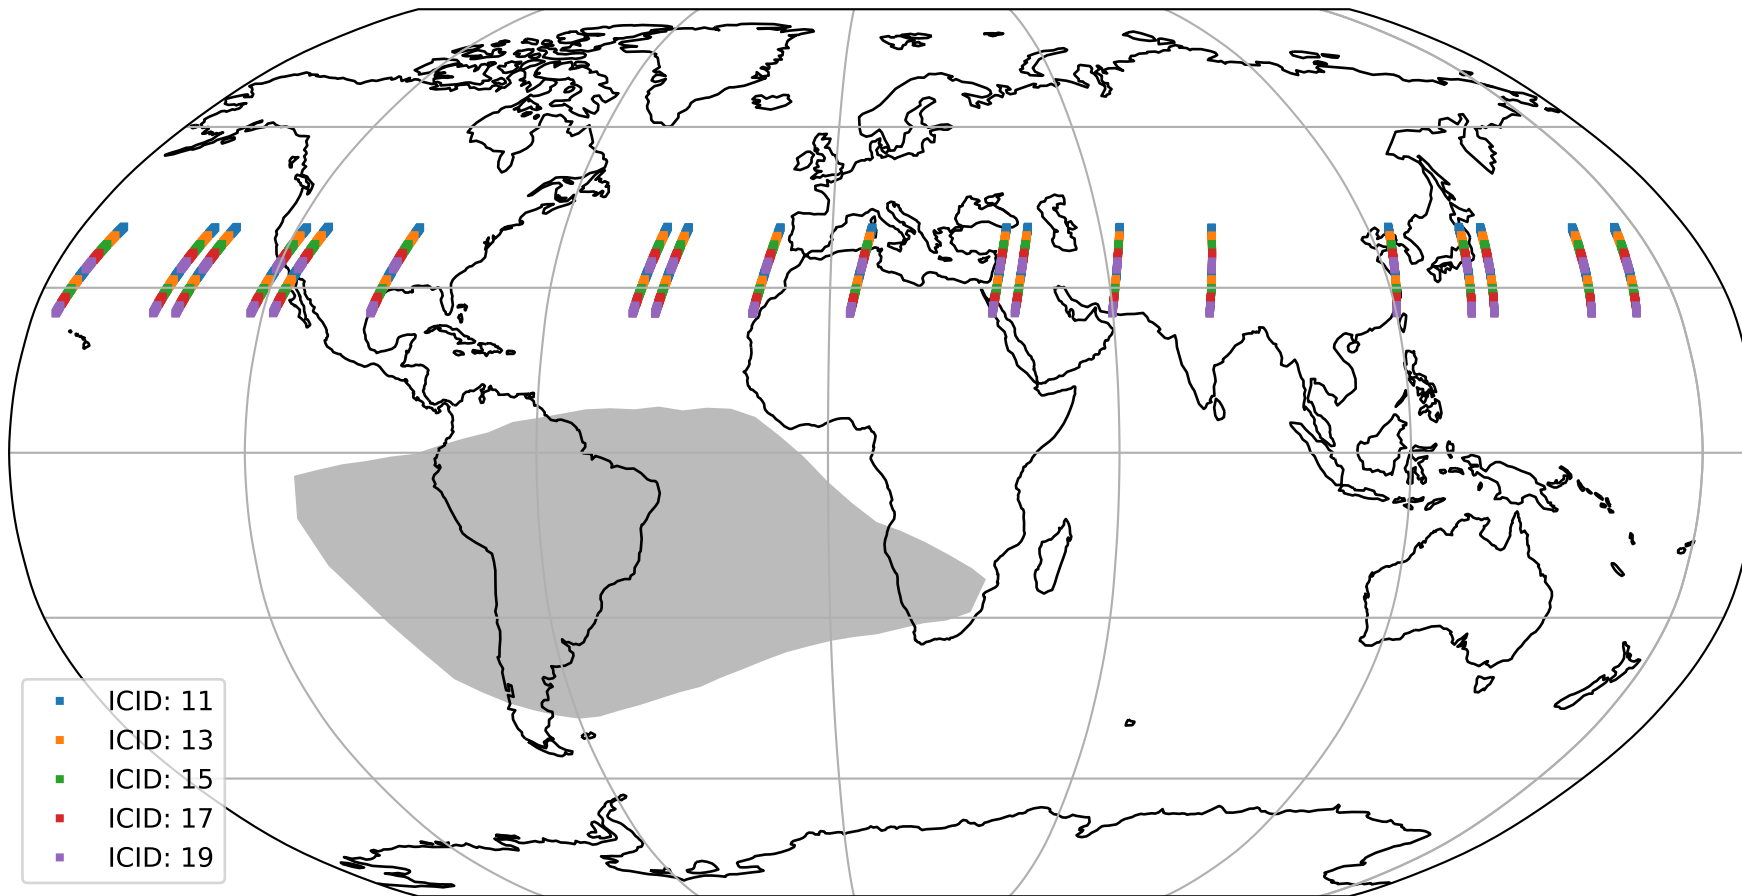

Tropomi SWIR offset (official)

orbits : 19 in [21667, 21712]
coverage : 2021-12-18 / 2021-12-21
median : 0.52589 V
spread : 0.035917 V
created : 2023-08-21T15:09:09

value detector map

Tropomi SWIR offset (official)

orbits : 19 in [21667, 21712]
coverage : 2021-12-18 / 2021-12-21
median : 28.502 μV
spread : 14.528 μV
created : 2023-08-21T15:09:09

Tropomi SWIR offset (official)

value compared with SWIR offset CKD

orbits : 19 in [21667, 21712]
coverage : 2021-12-18 / 2021-12-21
median : -0.12479 mV
spread : 0.40157 mV
created : 2023-08-21T15:09:10

Tropomi SWIR offset (official) ground-tracks of Sentinel-5P

orbits : 19 in [21667, 21712]
coverage : 2021-12-18 / 2021-12-21
created : 2023-08-21T15:09:10

- ICID: 11
- ICID: 13
- ICID: 15
- ICID: 17
- ICID: 19

Tropomi SWIR offset (official)

orbits : [2827, 21712]
coverage : 2018-04-30 / 2021-12-21
created : 2023-08-21T15:09:11

trend of detector median & temperatures