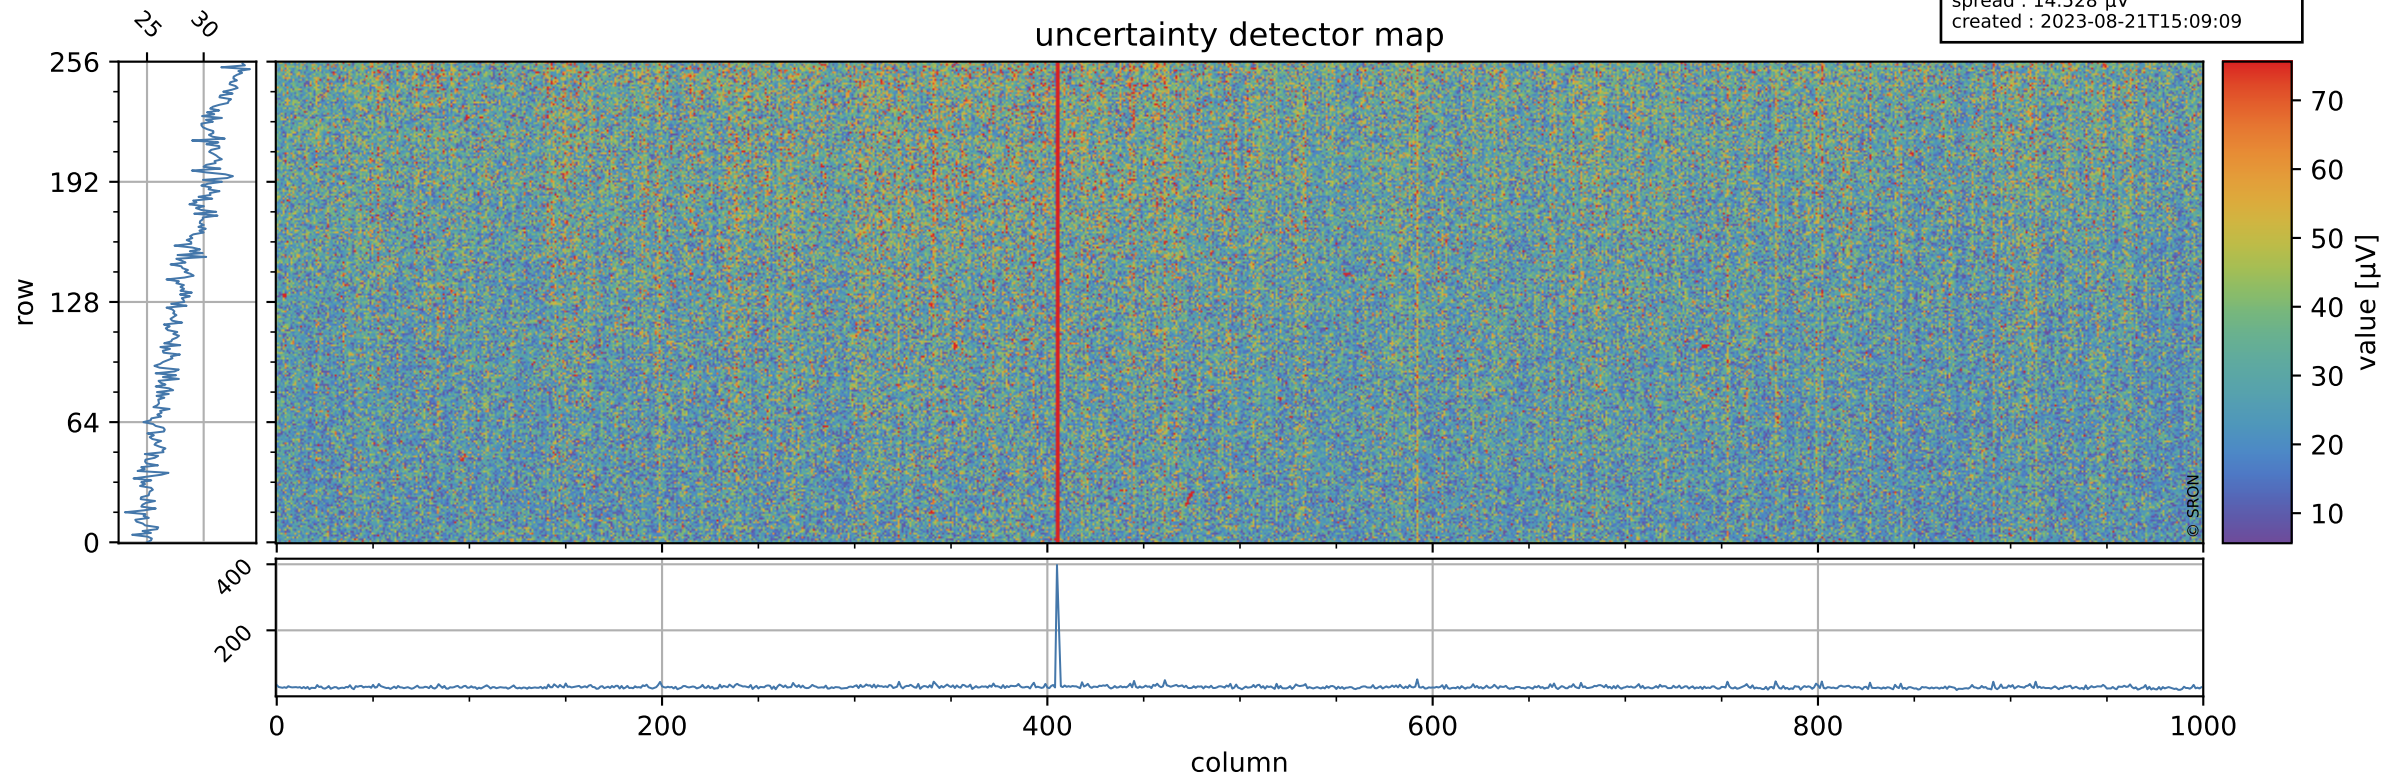

Tropomi SWIR offset (official)

orbits : 19 in [21667, 21712]
coverage : 2021-12-18 / 2021-12-21
median : 0.52589 V
spread : 0.035917 V
created : 2023-08-21T15:09:09

value detector map

Tropomi SWIR offset (official)

orbits : 19 in [21667, 21712]
coverage : 2021-12-18 / 2021-12-21
median : 28.502 μV
spread : 14.528 μV
created : 2023-08-21T15:09:09

Tropomi SWIR offset (official)

value compared with SWIR offset CKD

orbits : 19 in [21667, 21712]
coverage : 2021-12-18 / 2021-12-21
median : -0.12479 mV
spread : 0.40157 mV
created : 2023-08-21T15:09:10

Tropomi SWIR offset (official) ground-tracks of Sentinel-5P

orbits : 19 in [21667, 21712]
coverage : 2021-12-18 / 2021-12-21
created : 2023-08-21T15:09:10

- ICID: 11
- ICID: 13
- ICID: 15
- ICID: 17
- ICID: 19

Tropomi SWIR offset (official)

orbits : [2827, 21712]
coverage : 2018-04-30 / 2021-12-21
created : 2023-08-21T15:09:11

trend of detector median & temperatures