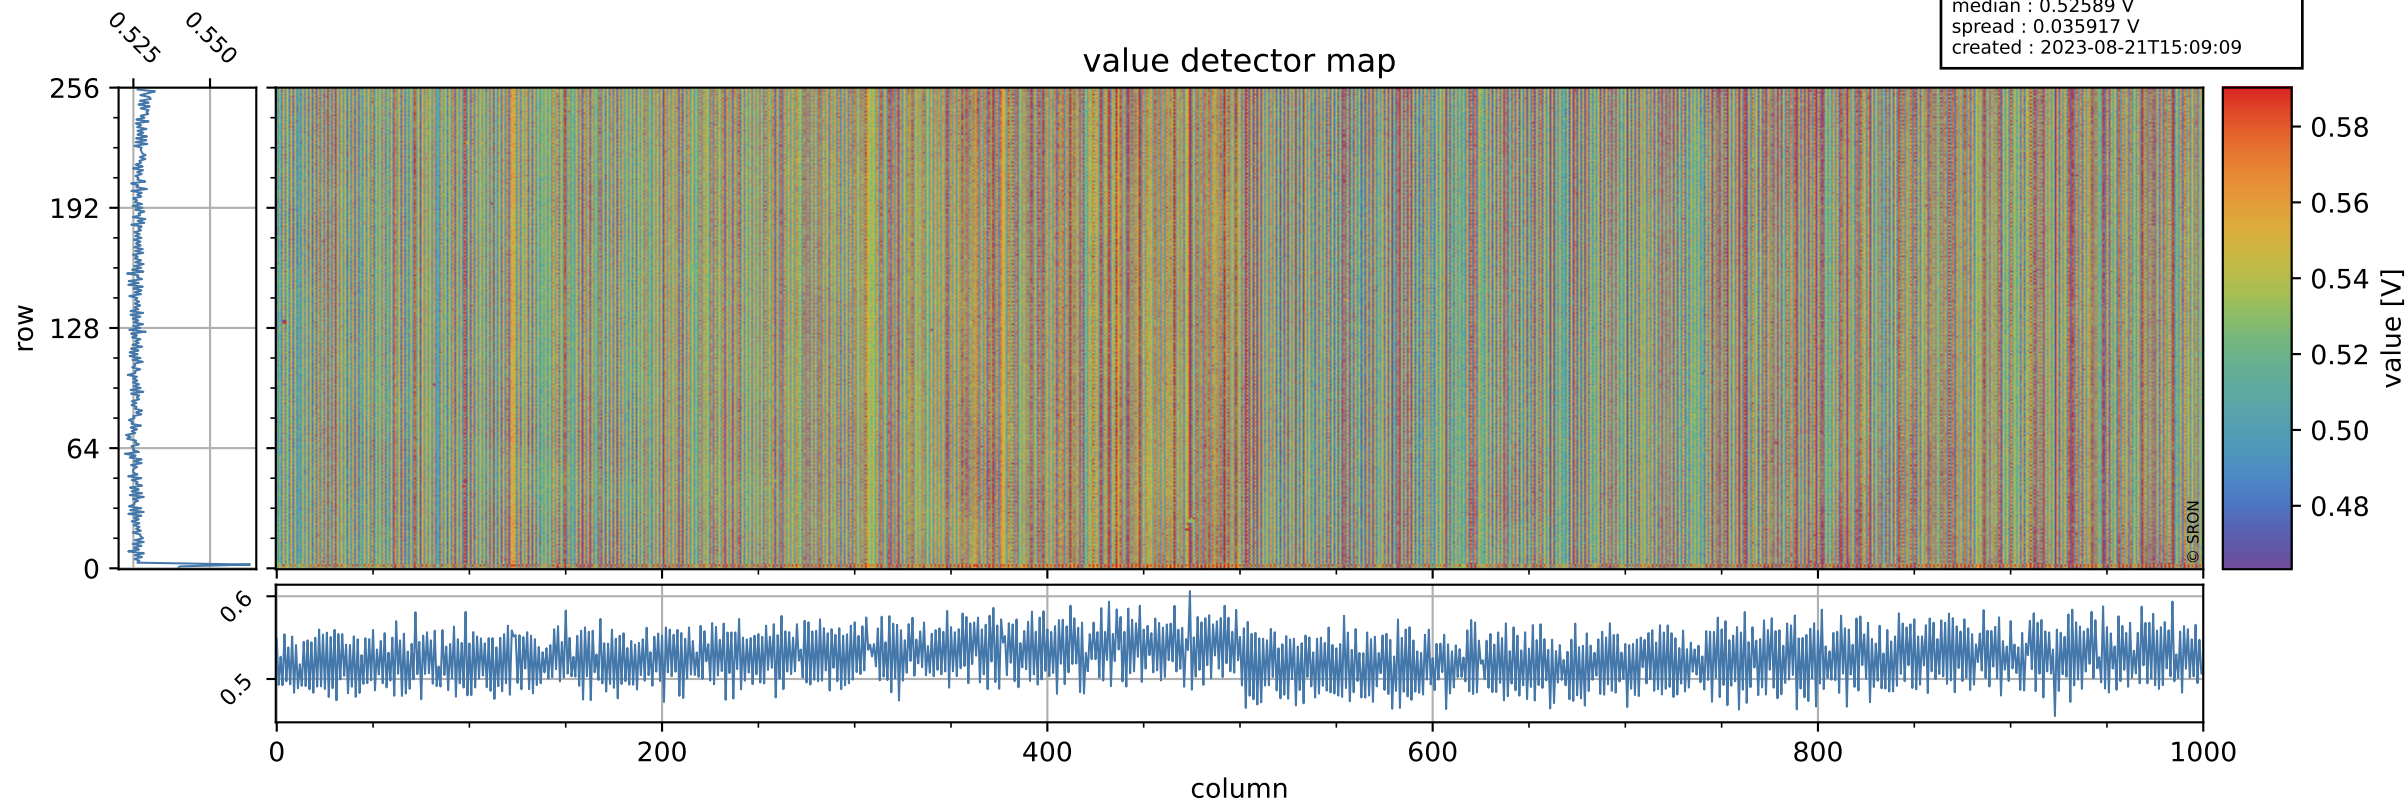

Tropomi SWIR offset (official)

orbits : 19 in [21667, 21712]
coverage : 2021-12-18 / 2021-12-21
median : 0.52589 V
spread : 0.035917 V
created : 2023-08-21T15:09:09

value detector map

Tropomi SWIR offset (official)

orbits : 19 in [21667, 21712]
coverage : 2021-12-18 / 2021-12-21
median : 28.502 μV
spread : 14.528 μV
created : 2023-08-21T15:09:09

Tropomi SWIR offset (official)

value compared with SWIR offset CKD

orbits : 19 in [21667, 21712]
coverage : 2021-12-18 / 2021-12-21
median : -0.12479 mV
spread : 0.40157 mV
created : 2023-08-21T15:09:10

Tropomi SWIR offset (official) ground-tracks of Sentinel-5P

orbits : 19 in [21667, 21712]
coverage : 2021-12-18 / 2021-12-21
created : 2023-08-21T15:09:10

- ICID: 11
- ICID: 13
- ICID: 15
- ICID: 17
- ICID: 19

Tropomi SWIR offset (official)

orbits : [2827, 21712]
coverage : 2018-04-30 / 2021-12-21
created : 2023-08-21T15:09:11

trend of detector median & temperatures