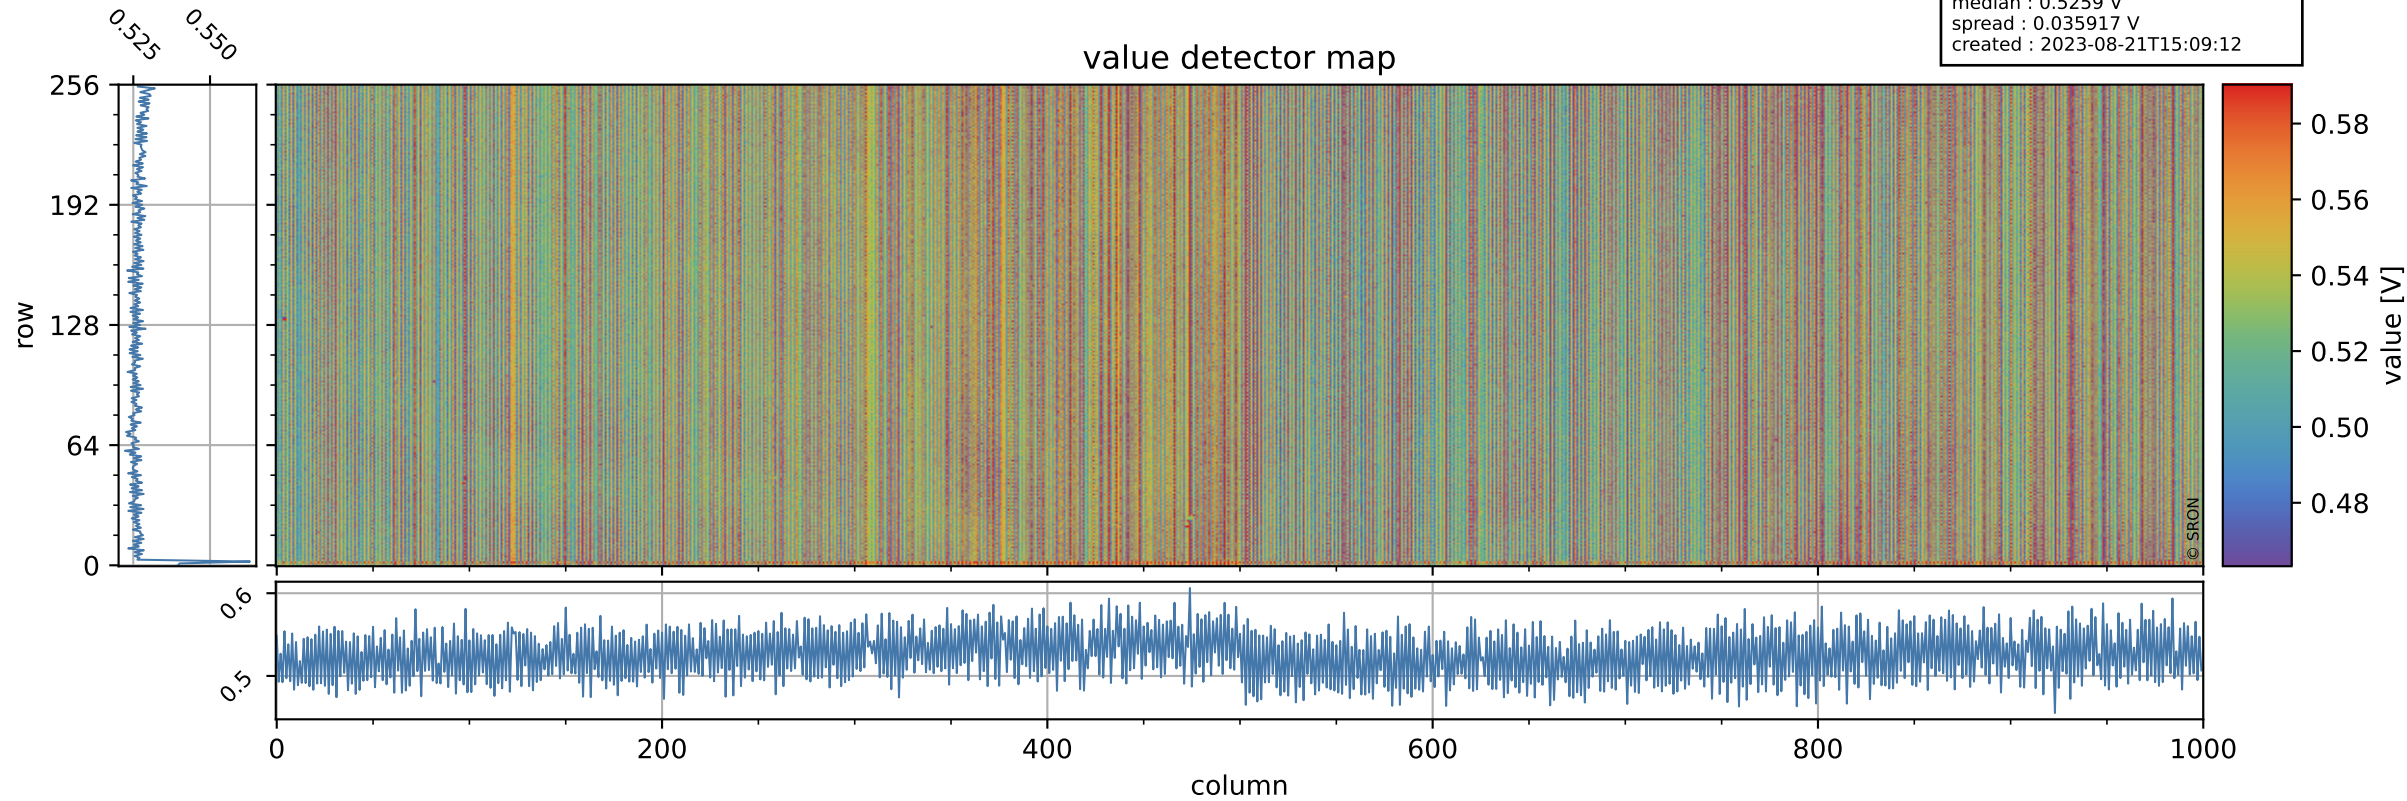

Tropomi SWIR offset (official)

orbits : 20 in [21682, 21727]
coverage : 2021-12-19 / 2021-12-22
median : 0.5259 V
spread : 0.035917 V
created : 2023-08-21T15:09:12

value detector map

Tropomi SWIR offset (official)

orbits : 20 in [21682, 21727]
coverage : 2021-12-19 / 2021-12-22
median : 28.384 μV
spread : 14.472 μV
created : 2023-08-21T15:09:12

Tropomi SWIR offset (official)

value compared with SWIR offset CKD

orbits : 20 in [21682, 21727]
coverage : 2021-12-19 / 2021-12-22
median : -0.11689 mV
spread : 0.40282 mV
created : 2023-08-21T15:09:13

Tropomi SWIR offset (official) ground-tracks of Sentinel-5P

orbits : 20 in [21682, 21727]
coverage : 2021-12-19 / 2021-12-22
created : 2023-08-21T15:09:13

- ICID: 11
- ICID: 13
- ICID: 15
- ICID: 17
- ICID: 19

Tropomi SWIR offset (official)

orbits : [2827, 21727]
coverage : 2018-04-30 / 2021-12-22
created : 2023-08-21T15:09:14

trend of detector median & temperatures