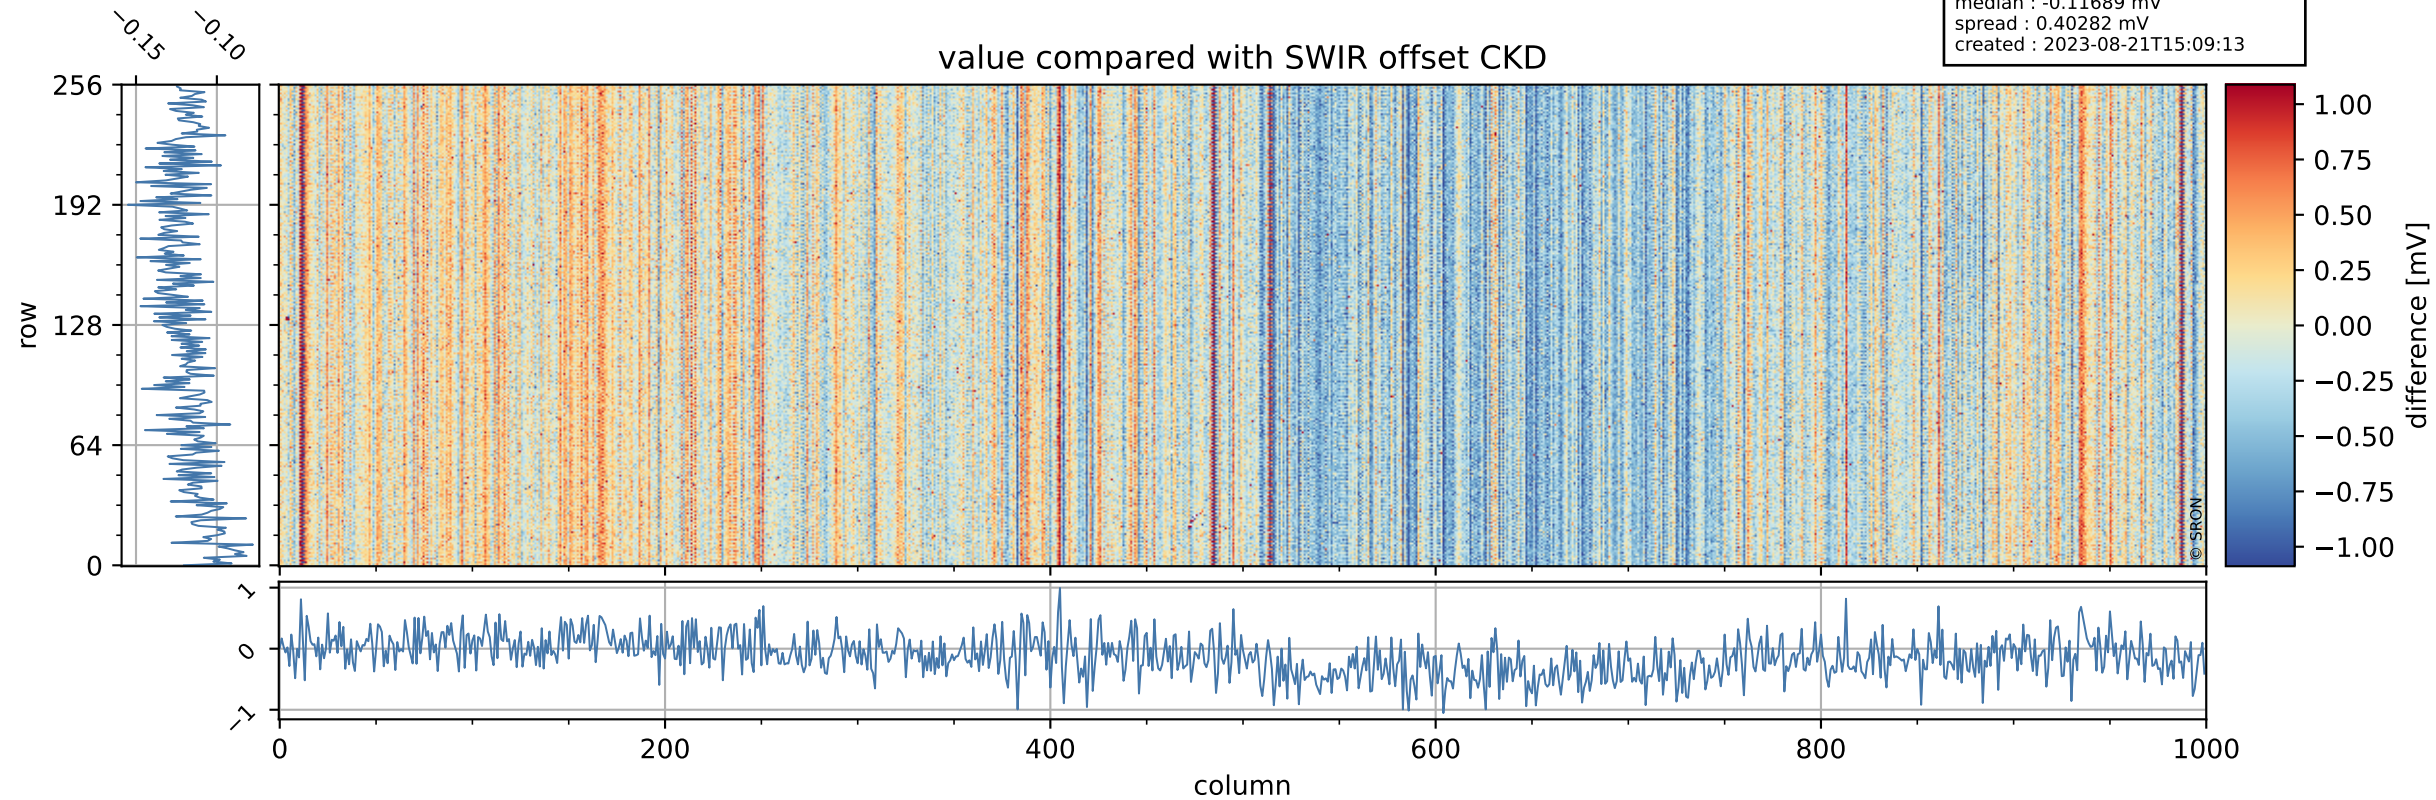

Tropomi SWIR offset (official)

orbits : 20 in [21682, 21727]
coverage : 2021-12-19 / 2021-12-22
median : 0.5259 V
spread : 0.035917 V
created : 2023-08-21T15:09:12

value detector map

Tropomi SWIR offset (official)

orbits : 20 in [21682, 21727]
coverage : 2021-12-19 / 2021-12-22
median : 28.384 μV
spread : 14.472 μV
created : 2023-08-21T15:09:12

Tropomi SWIR offset (official)

value compared with SWIR offset CKD

orbits : 20 in [21682, 21727]
coverage : 2021-12-19 / 2021-12-22
median : -0.11689 mV
spread : 0.40282 mV
created : 2023-08-21T15:09:13

Tropomi SWIR offset (official) ground-tracks of Sentinel-5P

orbits : 20 in [21682, 21727]
coverage : 2021-12-19 / 2021-12-22
created : 2023-08-21T15:09:13

- ICID: 11
- ICID: 13
- ICID: 15
- ICID: 17
- ICID: 19

Tropomi SWIR offset (official)

orbits : [2827, 21727]
coverage : 2018-04-30 / 2021-12-22
created : 2023-08-21T15:09:14

trend of detector median & temperatures