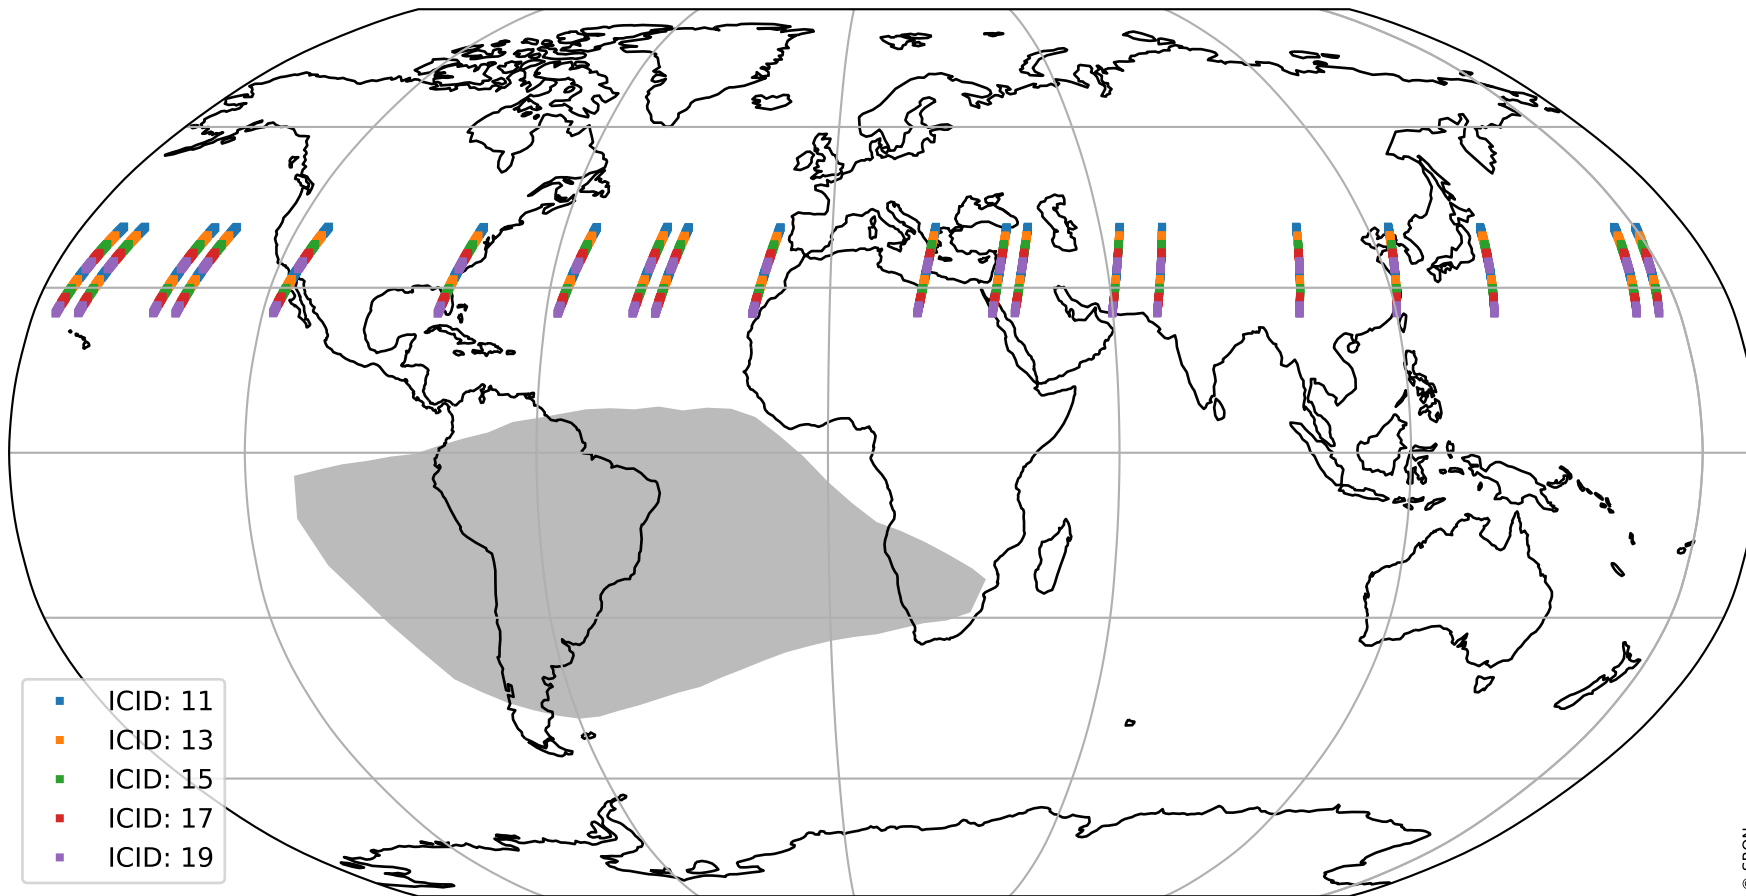

Tropomi SWIR offset (official)

orbits : 20 in [21682, 21727]
coverage : 2021-12-19 / 2021-12-22
median : 0.5259 V
spread : 0.035917 V
created : 2023-08-21T15:09:12

value detector map

Tropomi SWIR offset (official)

orbits : 20 in [21682, 21727]
coverage : 2021-12-19 / 2021-12-22
median : 28.384 μV
spread : 14.472 μV
created : 2023-08-21T15:09:12

Tropomi SWIR offset (official)

value compared with SWIR offset CKD

orbits : 20 in [21682, 21727]
coverage : 2021-12-19 / 2021-12-22
median : -0.11689 mV
spread : 0.40282 mV
created : 2023-08-21T15:09:13

Tropomi SWIR offset (official) ground-tracks of Sentinel-5P

orbits : 20 in [21682, 21727]
coverage : 2021-12-19 / 2021-12-22
created : 2023-08-21T15:09:13

- ICID: 11
- ICID: 13
- ICID: 15
- ICID: 17
- ICID: 19

Tropomi SWIR offset (official)

orbits : [2827, 21727]
coverage : 2018-04-30 / 2021-12-22
created : 2023-08-21T15:09:14

trend of detector median & temperatures