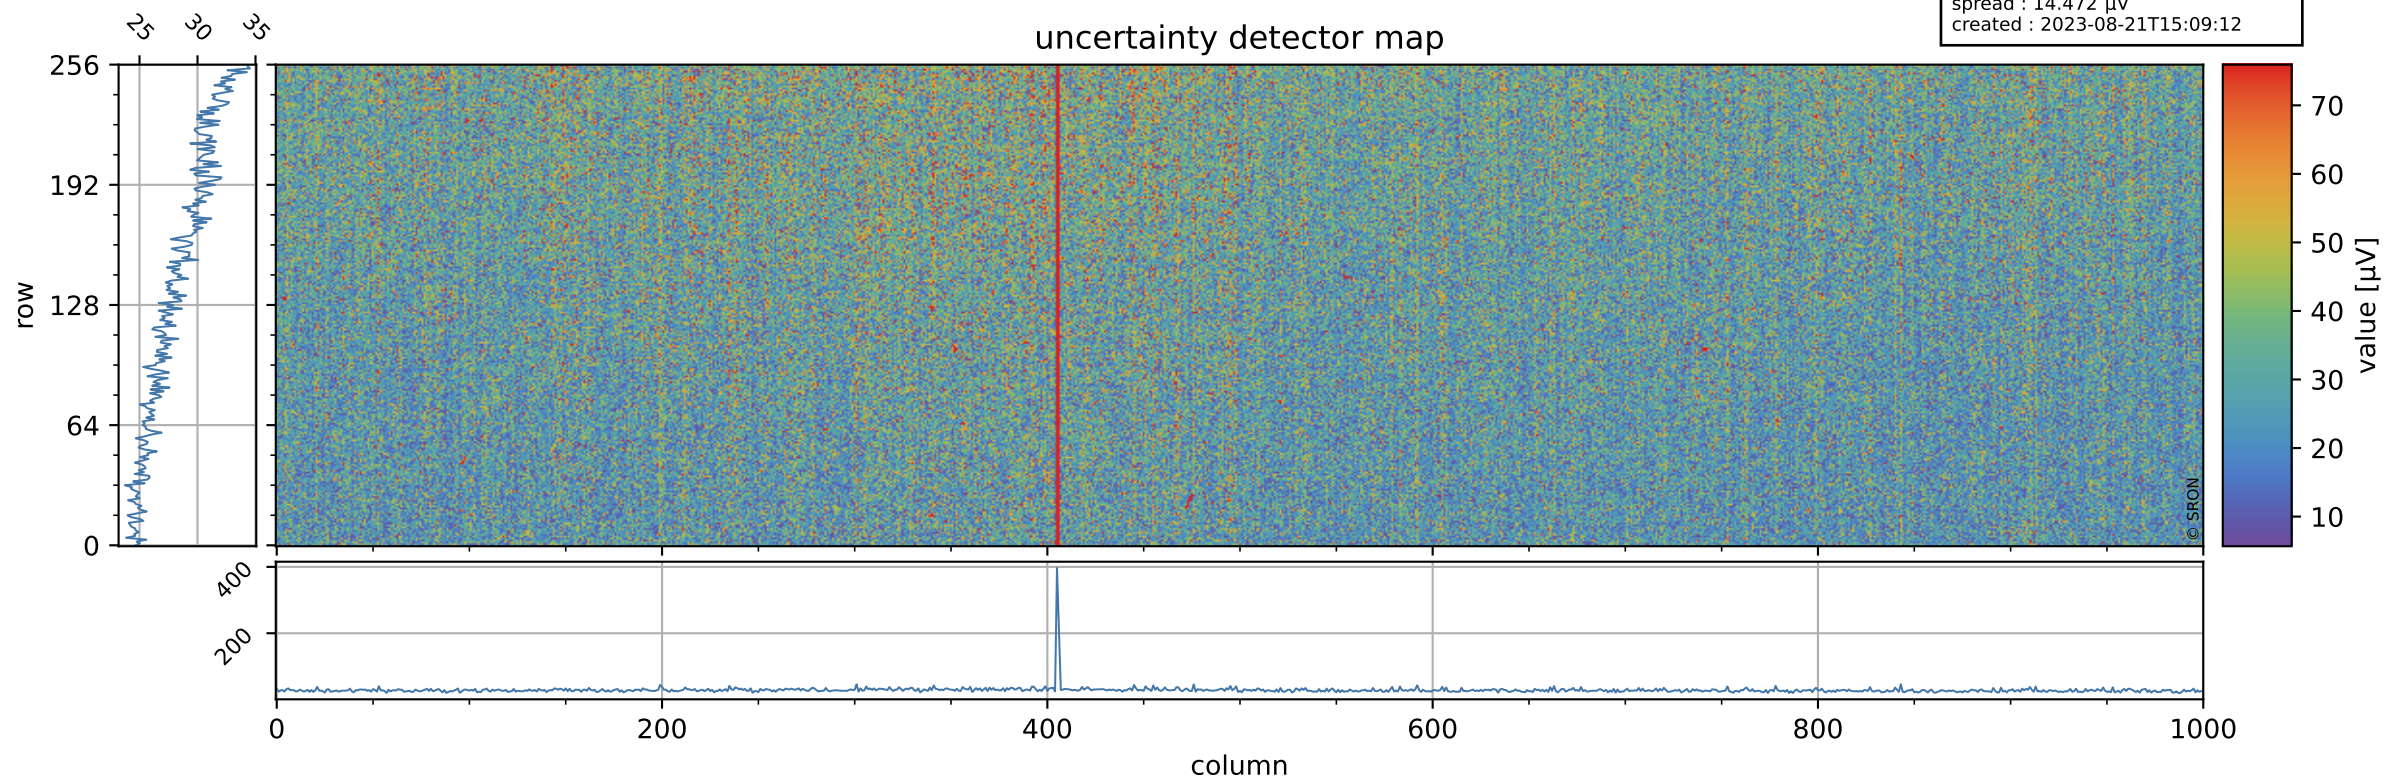

Tropomi SWIR offset (official)

orbits : 20 in [21682, 21727]
coverage : 2021-12-19 / 2021-12-22
median : 0.5259 V
spread : 0.035917 V
created : 2023-08-21T15:09:12

value detector map

Tropomi SWIR offset (official)

orbits : 20 in [21682, 21727]
coverage : 2021-12-19 / 2021-12-22
median : 28.384 μV
spread : 14.472 μV
created : 2023-08-21T15:09:12

Tropomi SWIR offset (official)

value compared with SWIR offset CKD

orbits : 20 in [21682, 21727]
coverage : 2021-12-19 / 2021-12-22
median : -0.11689 mV
spread : 0.40282 mV
created : 2023-08-21T15:09:13

Tropomi SWIR offset (official) ground-tracks of Sentinel-5P

orbits : 20 in [21682, 21727]
coverage : 2021-12-19 / 2021-12-22
created : 2023-08-21T15:09:13

- ICID: 11
- ICID: 13
- ICID: 15
- ICID: 17
- ICID: 19

Tropomi SWIR offset (official)

orbits : [2827, 21727]
coverage : 2018-04-30 / 2021-12-22
created : 2023-08-21T15:09:14

trend of detector median & temperatures