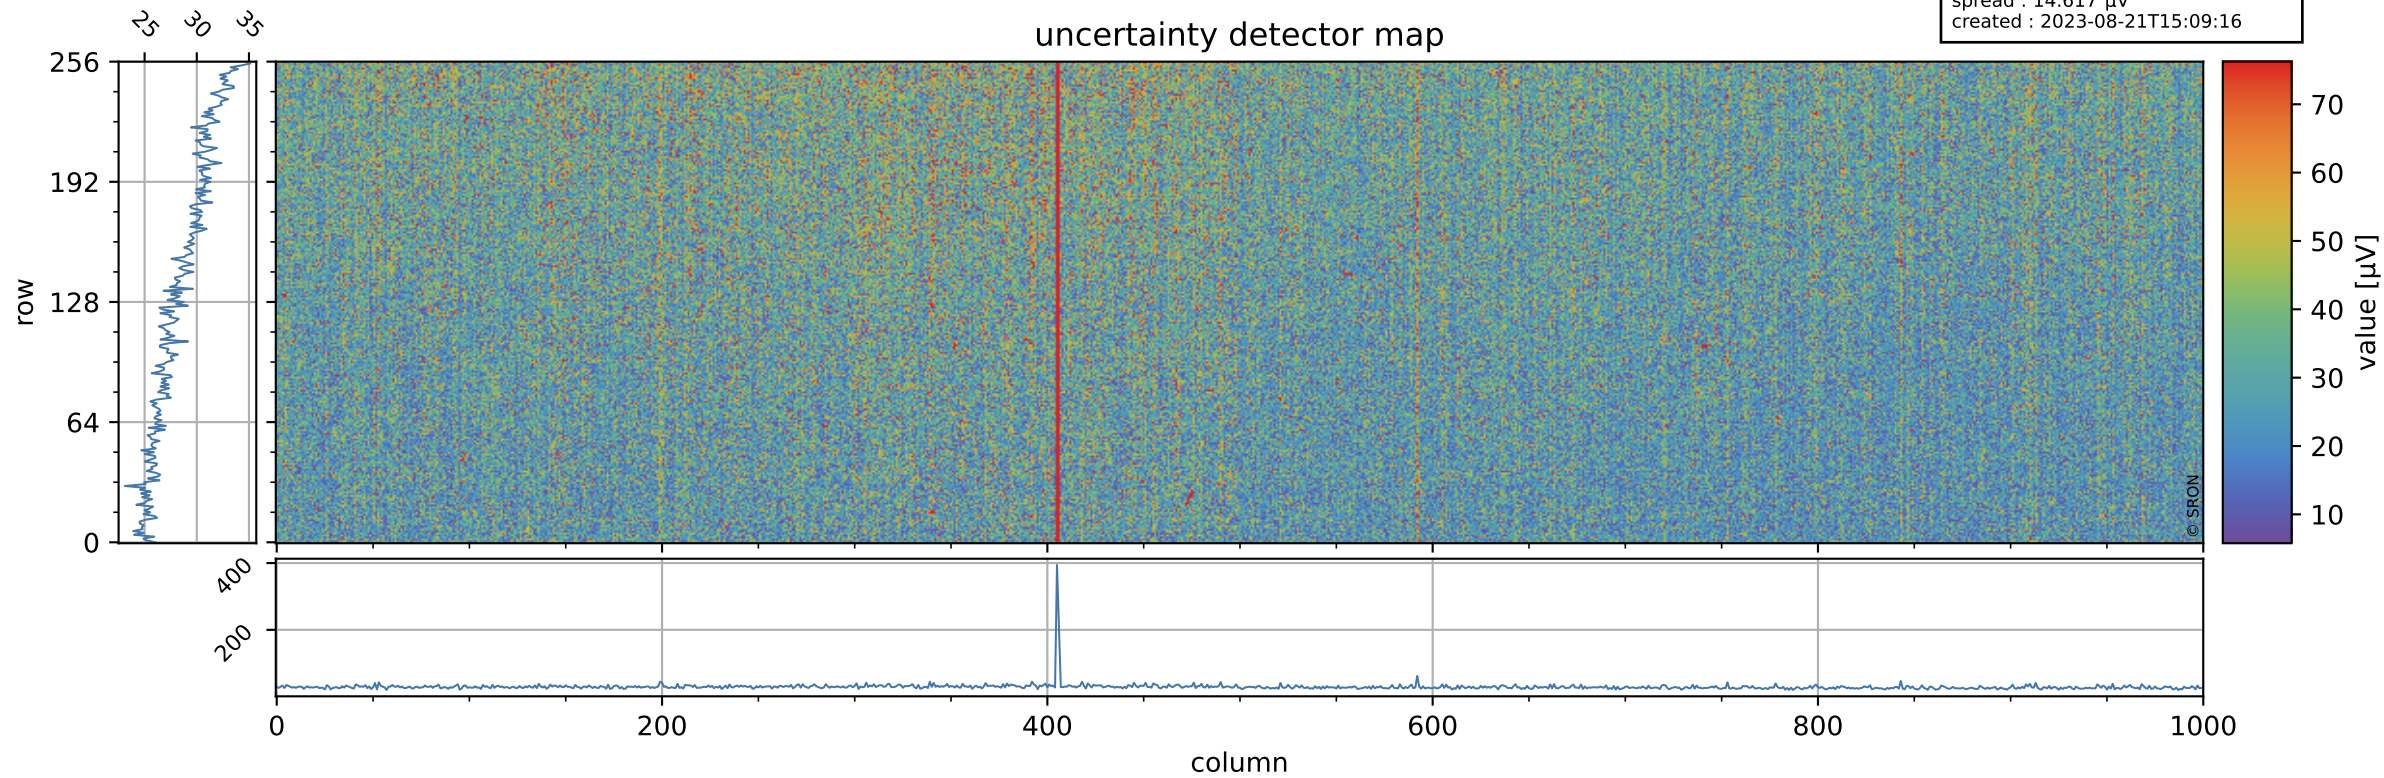

Tropomi SWIR offset (official)

orbits : 19 in [21697, 21742]
coverage : 2021-12-20 / 2021-12-23
median : 0.5259 V
spread : 0.035917 V
created : 2023-08-21T15:09:15

value detector map

Tropomi SWIR offset (official)

orbits : 19 in [21697, 21742]
coverage : 2021-12-20 / 2021-12-23
median : 28.707 μV
spread : 14.617 μV
created : 2023-08-21T15:09:16

Tropomi SWIR offset (official)

orbits : 19 in [21697, 21742]
coverage : 2021-12-20 / 2021-12-23
median : -0.11885 mV
spread : 0.40174 mV
created : 2023-08-21T15:09:16

value compared with SWIR offset CKD

Tropomi SWIR offset (official) ground-tracks of Sentinel-5P

orbits : 19 in [21697, 21742]
coverage : 2021-12-20 / 2021-12-23
created : 2023-08-21T15:09:17

Tropomi SWIR offset (official)

orbits : [2827, 21742]
coverage : 2018-04-30 / 2021-12-23
created : 2023-08-21T15:09:17

trend of detector median & temperatures