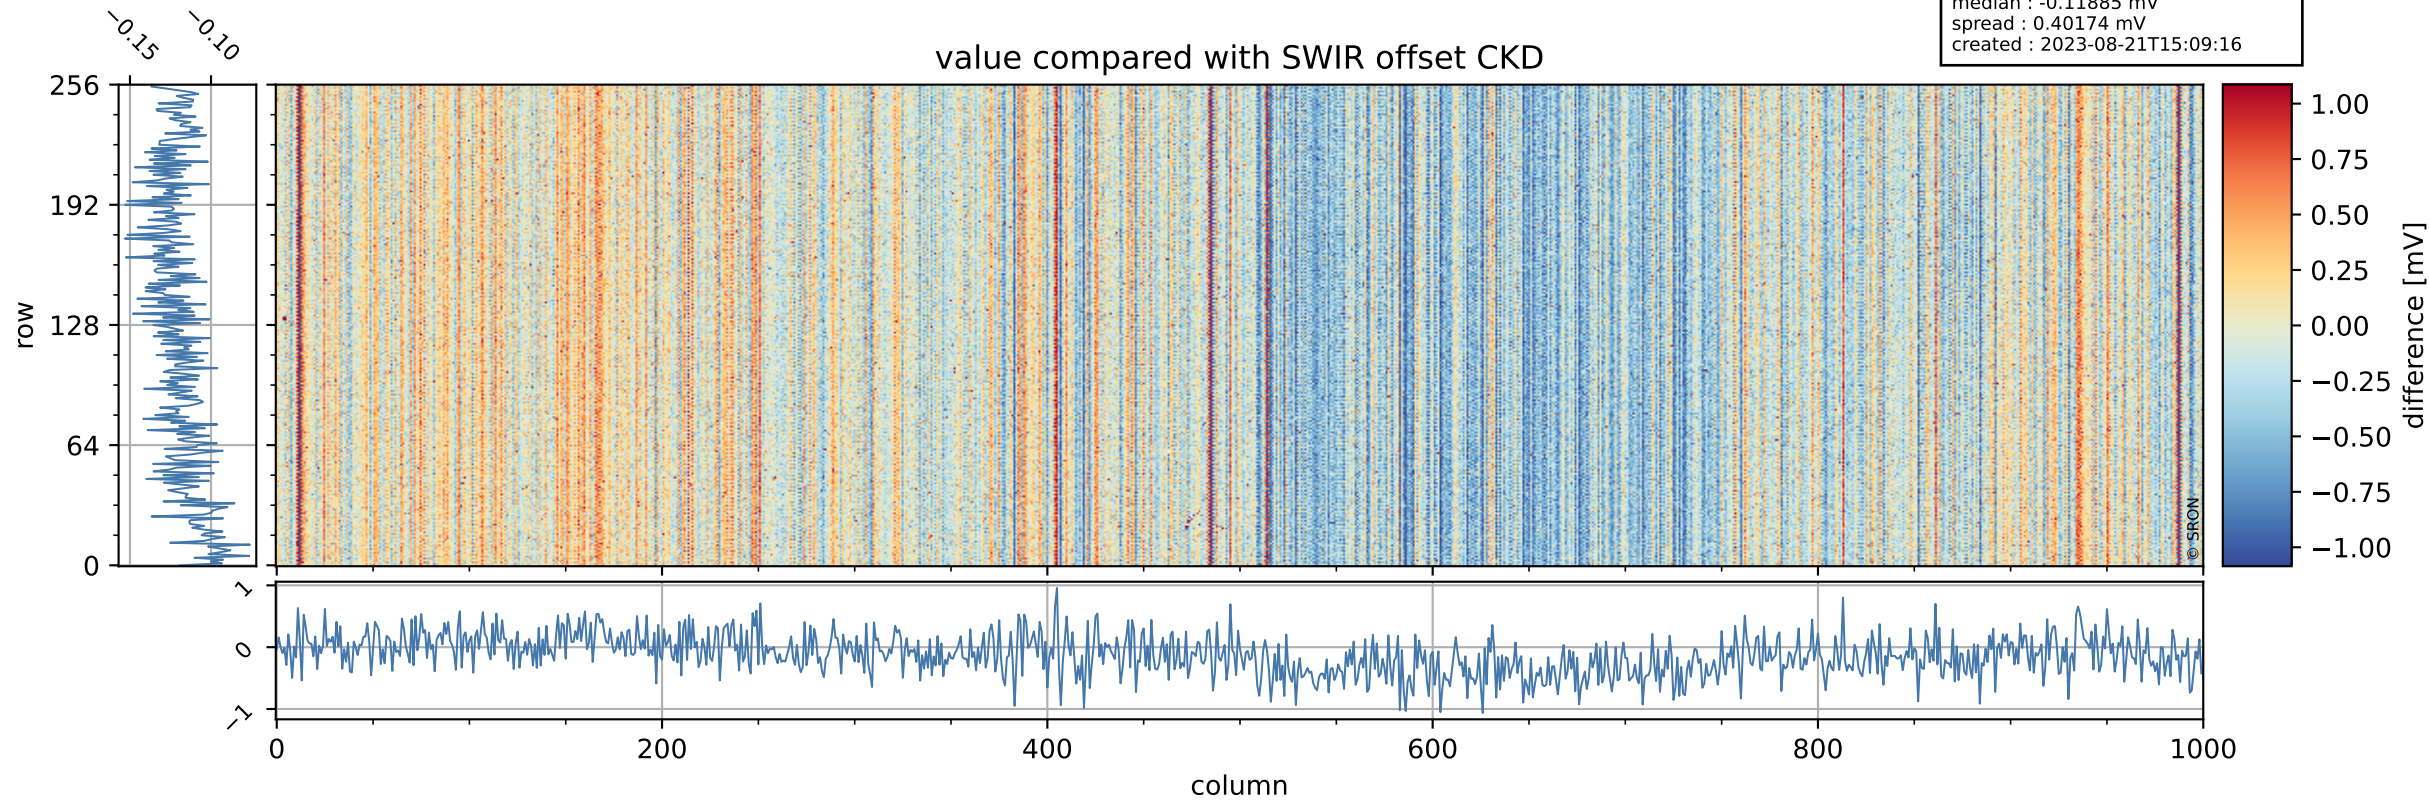

Tropomi SWIR offset (official)

orbits : 19 in [21697, 21742]
coverage : 2021-12-20 / 2021-12-23
median : 0.5259 V
spread : 0.035917 V
created : 2023-08-21T15:09:15

value detector map

Tropomi SWIR offset (official)

orbits : 19 in [21697, 21742]
coverage : 2021-12-20 / 2021-12-23
median : 28.707 μV
spread : 14.617 μV
created : 2023-08-21T15:09:16

Tropomi SWIR offset (official)

orbits : 19 in [21697, 21742]
coverage : 2021-12-20 / 2021-12-23
median : -0.11885 mV
spread : 0.40174 mV
created : 2023-08-21T15:09:16

value compared with SWIR offset CKD

Tropomi SWIR offset (official) ground-tracks of Sentinel-5P

orbits : 19 in [21697, 21742]
coverage : 2021-12-20 / 2021-12-23
created : 2023-08-21T15:09:17

Tropomi SWIR offset (official)

orbits : [2827, 21742]
coverage : 2018-04-30 / 2021-12-23
created : 2023-08-21T15:09:17

trend of detector median & temperatures