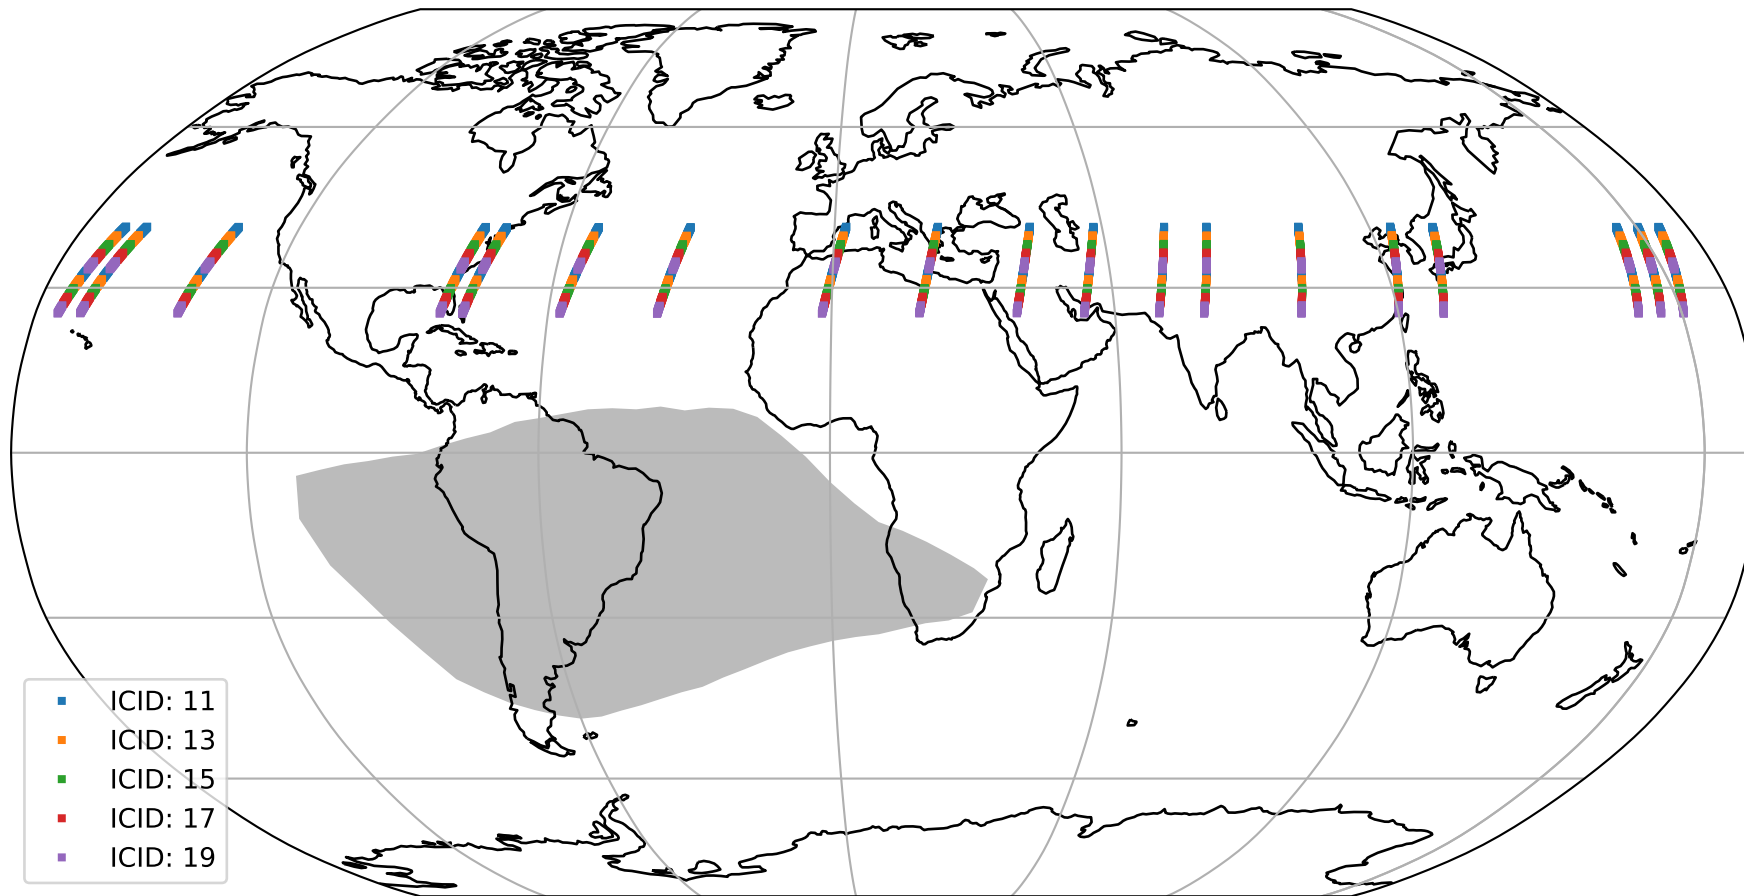

Tropomi SWIR offset (official)

orbits : 19 in [21697, 21742]
coverage : 2021-12-20 / 2021-12-23
median : 0.5259 V
spread : 0.035917 V
created : 2023-08-21T15:09:15

value detector map

Tropomi SWIR offset (official)

orbits : 19 in [21697, 21742]
coverage : 2021-12-20 / 2021-12-23
median : 28.707 μV
spread : 14.617 μV
created : 2023-08-21T15:09:16

Tropomi SWIR offset (official)

orbits : 19 in [21697, 21742]
coverage : 2021-12-20 / 2021-12-23
median : -0.11885 mV
spread : 0.40174 mV
created : 2023-08-21T15:09:16

value compared with SWIR offset CKD

Tropomi SWIR offset (official) ground-tracks of Sentinel-5P

orbits : 19 in [21697, 21742]
coverage : 2021-12-20 / 2021-12-23
created : 2023-08-21T15:09:17

Tropomi SWIR offset (official)

orbits : [2827, 21742]
coverage : 2018-04-30 / 2021-12-23
created : 2023-08-21T15:09:17

trend of detector median & temperatures