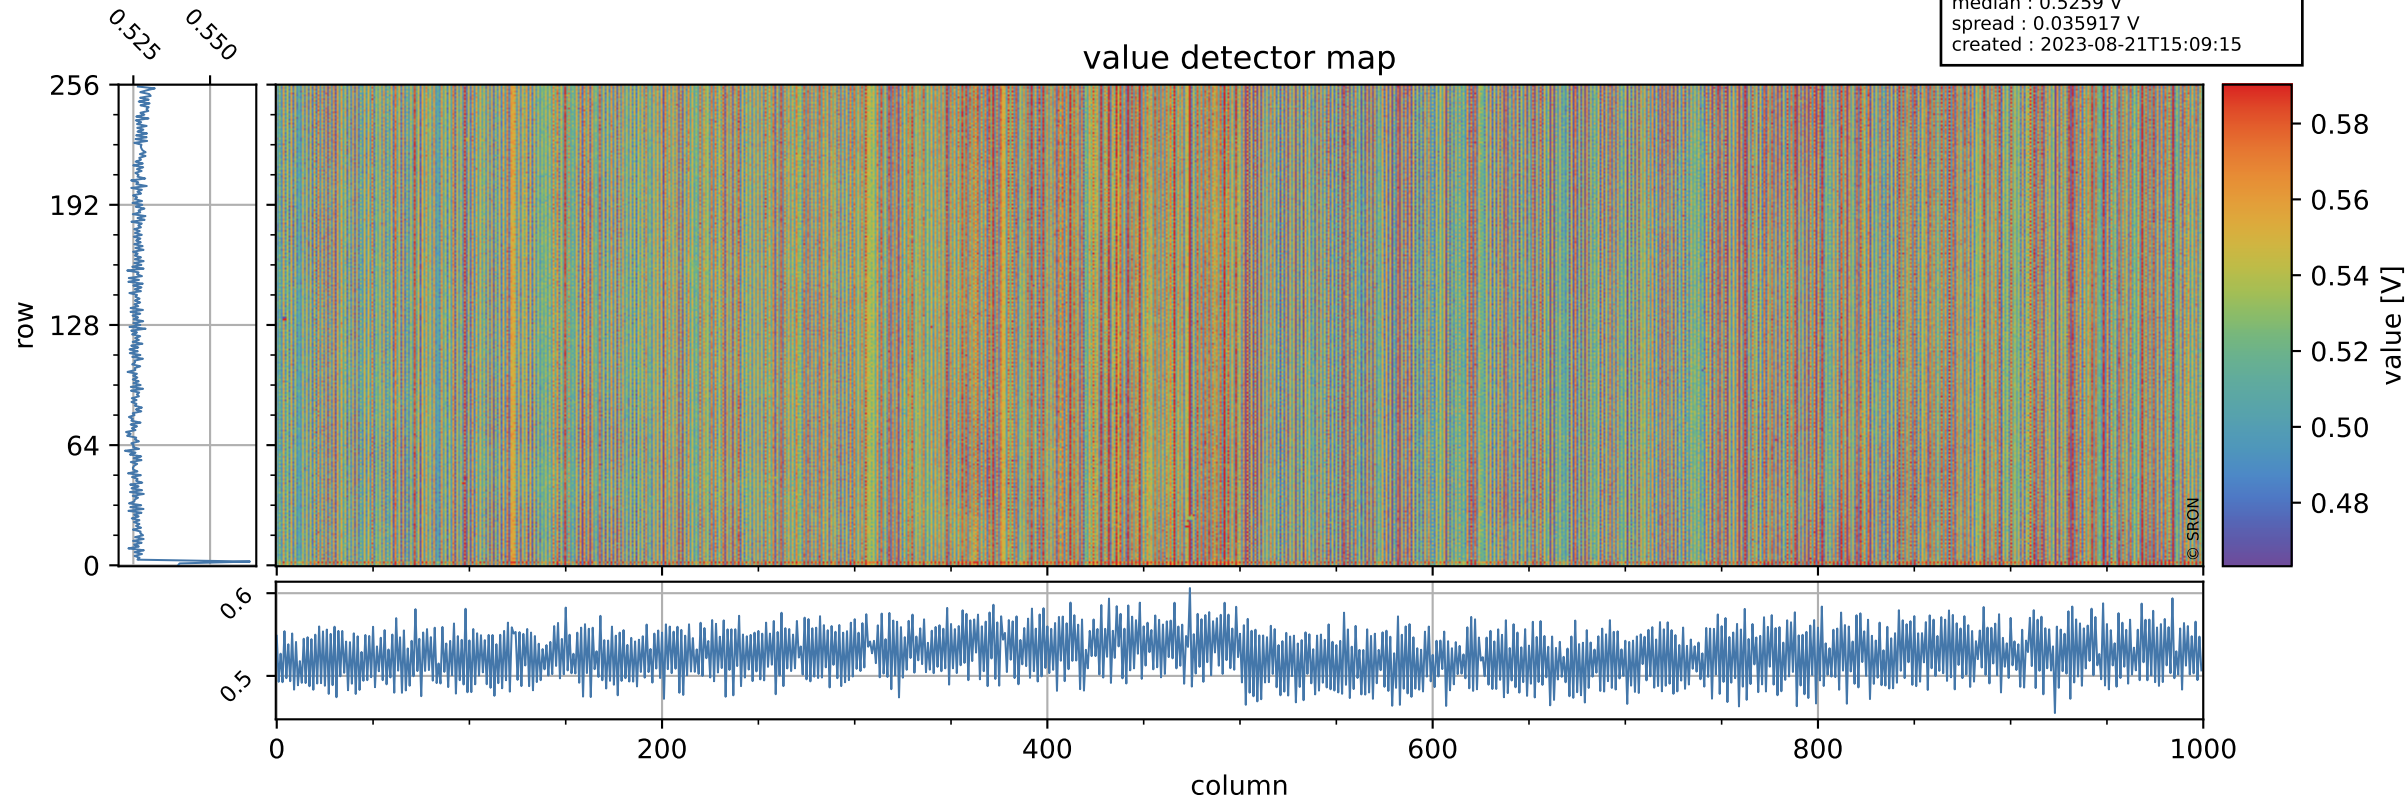

Tropomi SWIR offset (official)

orbits : 19 in [21697, 21742]
coverage : 2021-12-20 / 2021-12-23
median : 0.5259 V
spread : 0.035917 V
created : 2023-08-21T15:09:15

value detector map

Tropomi SWIR offset (official)

orbits : 19 in [21697, 21742]
coverage : 2021-12-20 / 2021-12-23
median : 28.707 μV
spread : 14.617 μV
created : 2023-08-21T15:09:16

Tropomi SWIR offset (official)

orbits : 19 in [21697, 21742]
coverage : 2021-12-20 / 2021-12-23
median : -0.11885 mV
spread : 0.40174 mV
created : 2023-08-21T15:09:16

value compared with SWIR offset CKD

Tropomi SWIR offset (official) ground-tracks of Sentinel-5P

orbits : 19 in [21697, 21742]
coverage : 2021-12-20 / 2021-12-23
created : 2023-08-21T15:09:17

Tropomi SWIR offset (official)

orbits : [2827, 21742]
coverage : 2018-04-30 / 2021-12-23
created : 2023-08-21T15:09:17

trend of detector median & temperatures