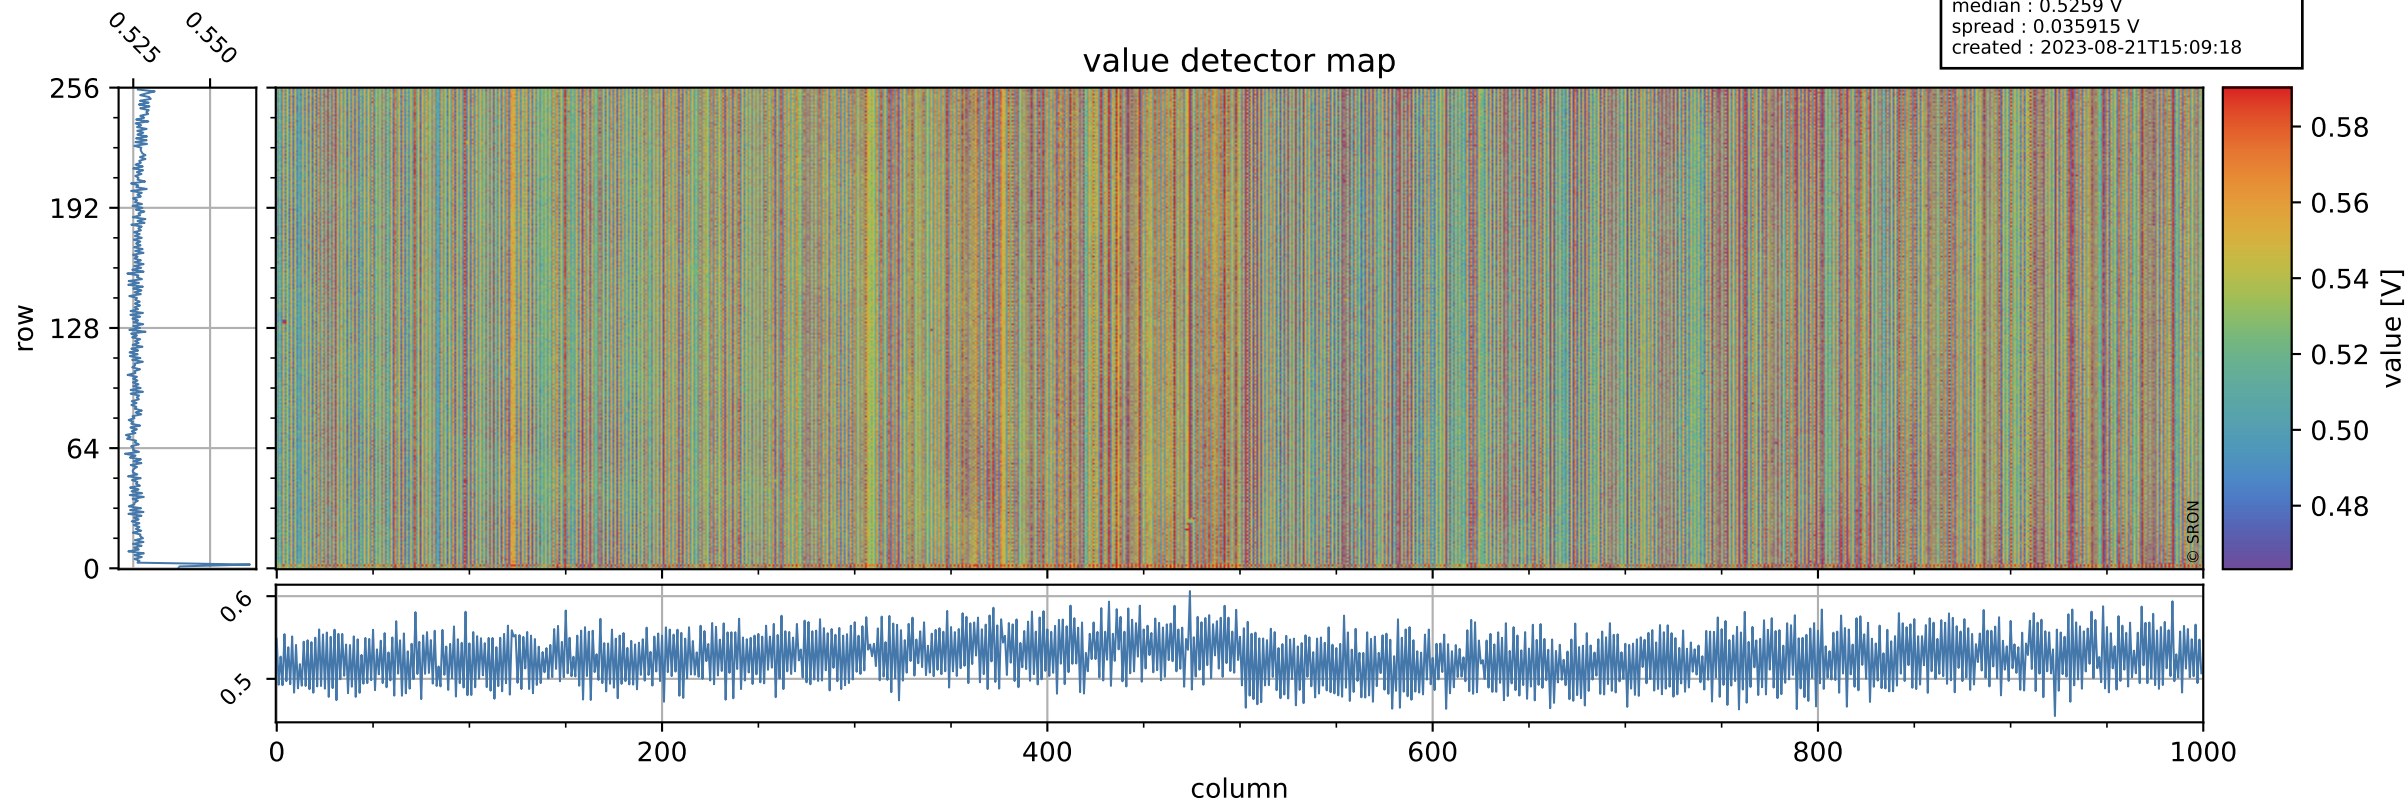

Tropomi SWIR offset (official)

orbits : 19 in [21712, 21757]
coverage : 2021-12-21 / 2021-12-24
median : 0.5259 V
spread : 0.035915 V
created : 2023-08-21T15:09:18

value detector map

Tropomi SWIR offset (official)

orbits : 19 in [21712, 21757]
coverage : 2021-12-21 / 2021-12-24
median : 28.374 μV
spread : 14.413 μV
created : 2023-08-21T15:09:19

Tropomi SWIR offset (official)

orbits : 19 in [21712, 21757]
coverage : 2021-12-21 / 2021-12-24
median : -0.11962 mV
spread : 0.40089 mV
created : 2023-08-21T15:09:19

value compared with SWIR offset CKD

Tropomi SWIR offset (official) ground-tracks of Sentinel-5P

orbits : 19 in [21712, 21757]
coverage : 2021-12-21 / 2021-12-24
created : 2023-08-21T15:09:20

Tropomi SWIR offset (official)

orbits : [2827, 21757]
coverage : 2018-04-30 / 2021-12-24
created : 2023-08-21T15:09:21

trend of detector median & temperatures