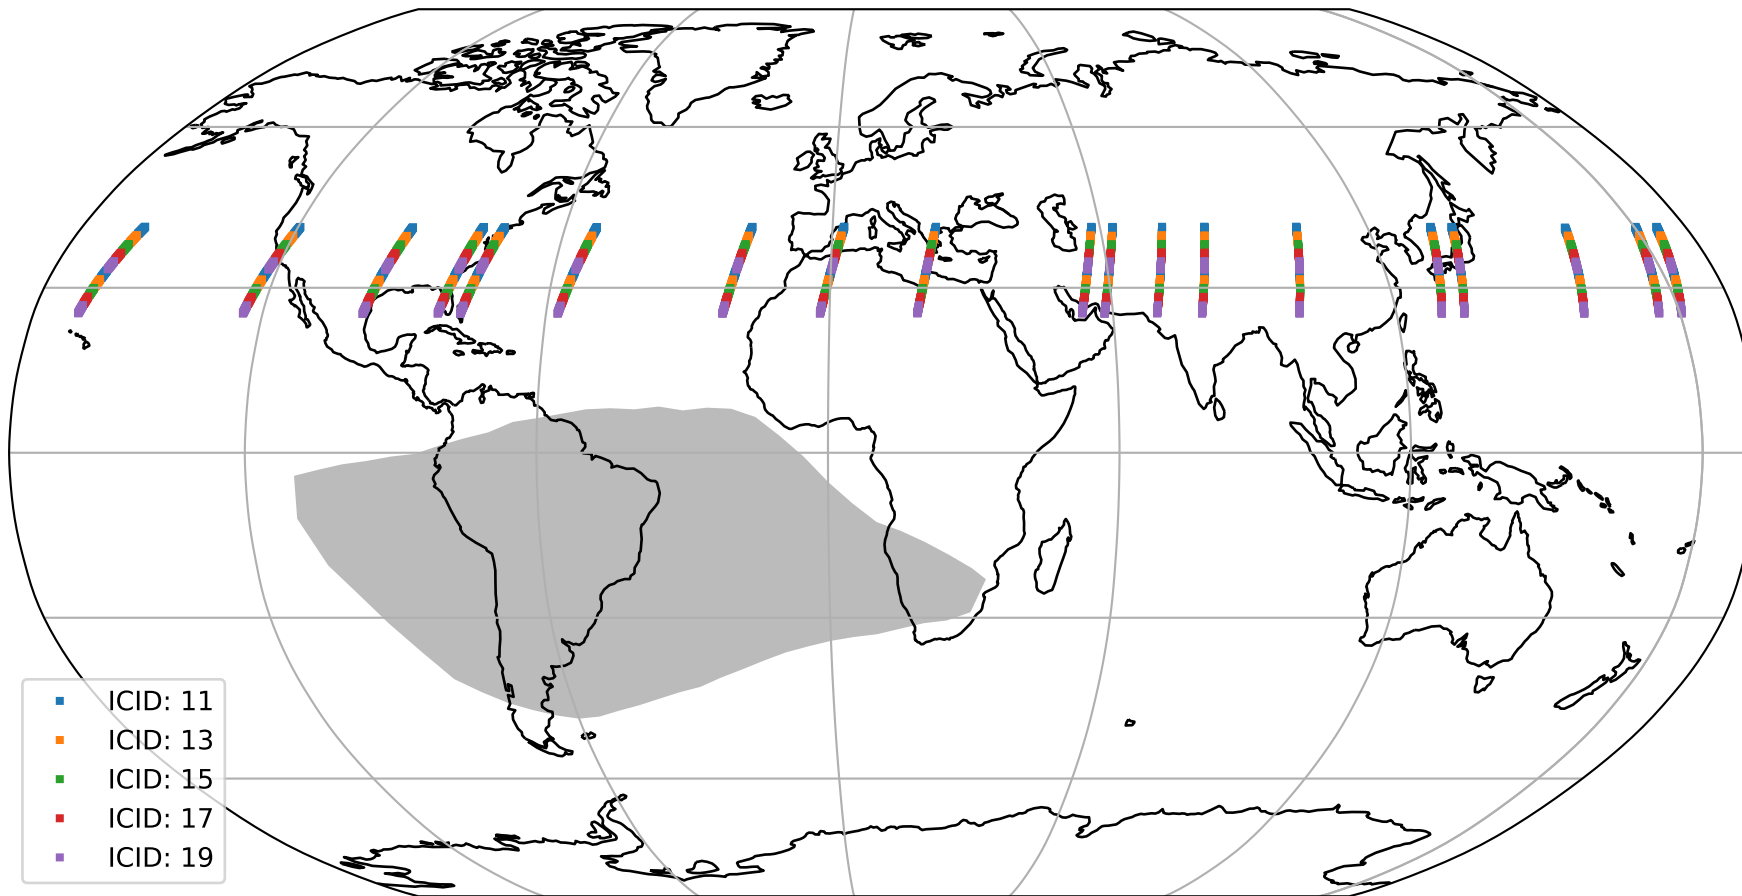

Tropomi SWIR offset (official)

orbits : 19 in [21712, 21757]
coverage : 2021-12-21 / 2021-12-24
median : 0.5259 V
spread : 0.035915 V
created : 2023-08-21T15:09:18

value detector map

Tropomi SWIR offset (official)

orbits : 19 in [21712, 21757]
coverage : 2021-12-21 / 2021-12-24
median : 28.374 μV
spread : 14.413 μV
created : 2023-08-21T15:09:19

Tropomi SWIR offset (official)

orbits : 19 in [21712, 21757]
coverage : 2021-12-21 / 2021-12-24
median : -0.11962 mV
spread : 0.40089 mV
created : 2023-08-21T15:09:19

value compared with SWIR offset CKD

Tropomi SWIR offset (official) ground-tracks of Sentinel-5P

orbits : 19 in [21712, 21757]
coverage : 2021-12-21 / 2021-12-24
created : 2023-08-21T15:09:20

Tropomi SWIR offset (official)

orbits : [2827, 21757]
coverage : 2018-04-30 / 2021-12-24
created : 2023-08-21T15:09:21

trend of detector median & temperatures