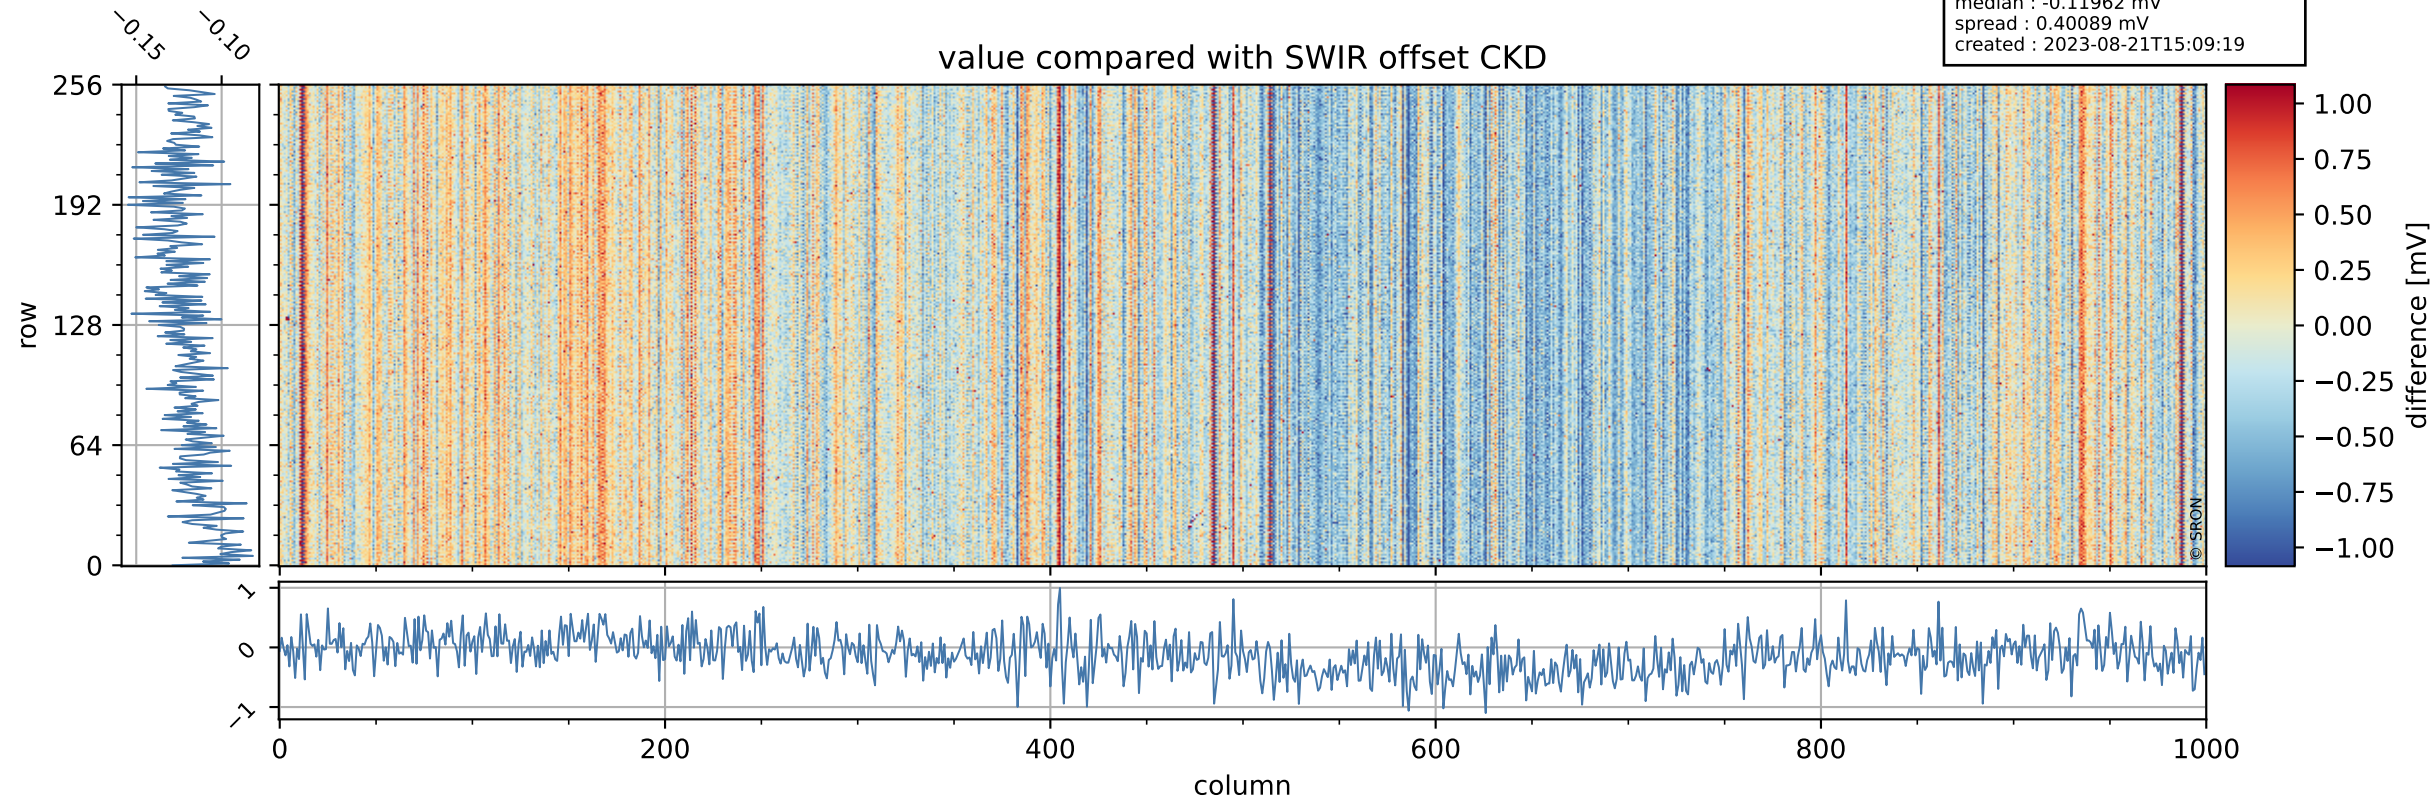

Tropomi SWIR offset (official)

orbits : 19 in [21712, 21757]
coverage : 2021-12-21 / 2021-12-24
median : 0.5259 V
spread : 0.035915 V
created : 2023-08-21T15:09:18

value detector map

Tropomi SWIR offset (official)

orbits : 19 in [21712, 21757]
coverage : 2021-12-21 / 2021-12-24
median : 28.374 μV
spread : 14.413 μV
created : 2023-08-21T15:09:19

Tropomi SWIR offset (official)

orbits : 19 in [21712, 21757]
coverage : 2021-12-21 / 2021-12-24
median : -0.11962 mV
spread : 0.40089 mV
created : 2023-08-21T15:09:19

value compared with SWIR offset CKD

Tropomi SWIR offset (official) ground-tracks of Sentinel-5P

orbits : 19 in [21712, 21757]
coverage : 2021-12-21 / 2021-12-24
created : 2023-08-21T15:09:20

Tropomi SWIR offset (official)

orbits : [2827, 21757]
coverage : 2018-04-30 / 2021-12-24
created : 2023-08-21T15:09:21

trend of detector median & temperatures