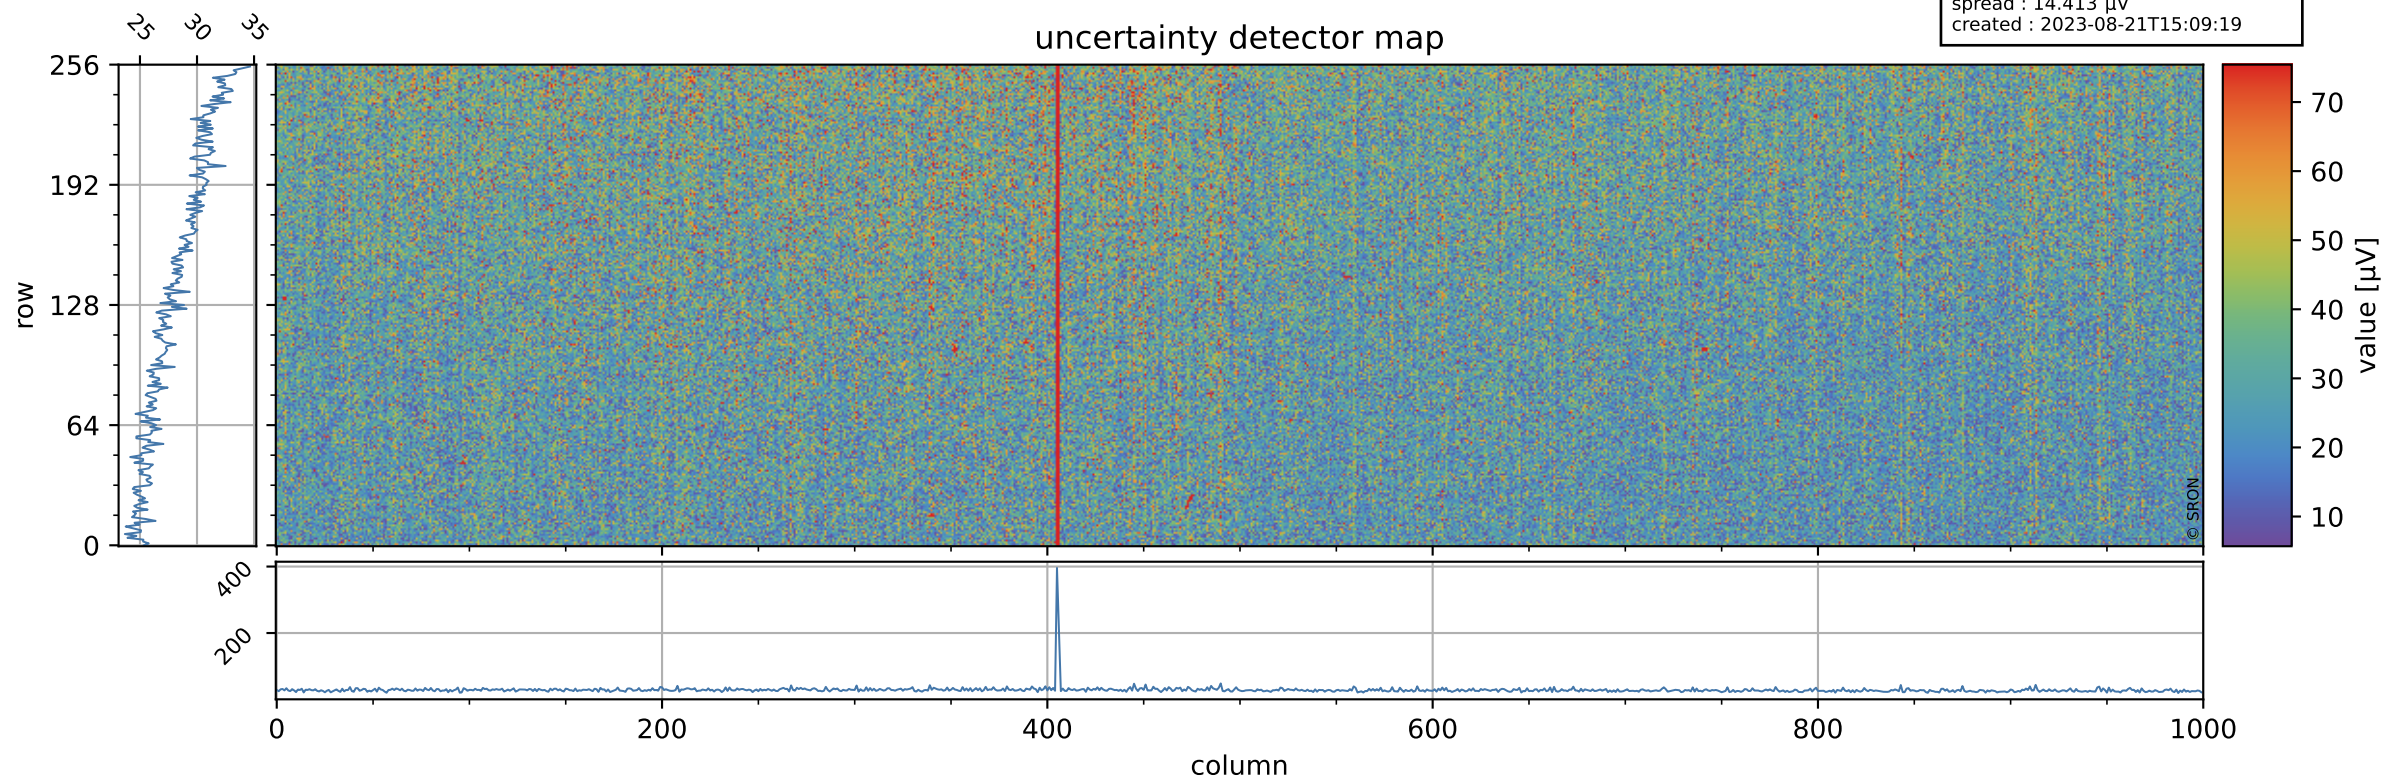

Tropomi SWIR offset (official)

orbits : 19 in [21712, 21757]
coverage : 2021-12-21 / 2021-12-24
median : 0.5259 V
spread : 0.035915 V
created : 2023-08-21T15:09:18

value detector map

Tropomi SWIR offset (official)

orbits : 19 in [21712, 21757]
coverage : 2021-12-21 / 2021-12-24
median : 28.374 μV
spread : 14.413 μV
created : 2023-08-21T15:09:19

Tropomi SWIR offset (official)

orbits : 19 in [21712, 21757]
coverage : 2021-12-21 / 2021-12-24
median : -0.11962 mV
spread : 0.40089 mV
created : 2023-08-21T15:09:19

value compared with SWIR offset CKD

Tropomi SWIR offset (official) ground-tracks of Sentinel-5P

orbits : 19 in [21712, 21757]
coverage : 2021-12-21 / 2021-12-24
created : 2023-08-21T15:09:20

Tropomi SWIR offset (official)

orbits : [2827, 21757]
coverage : 2018-04-30 / 2021-12-24
created : 2023-08-21T15:09:21

trend of detector median & temperatures