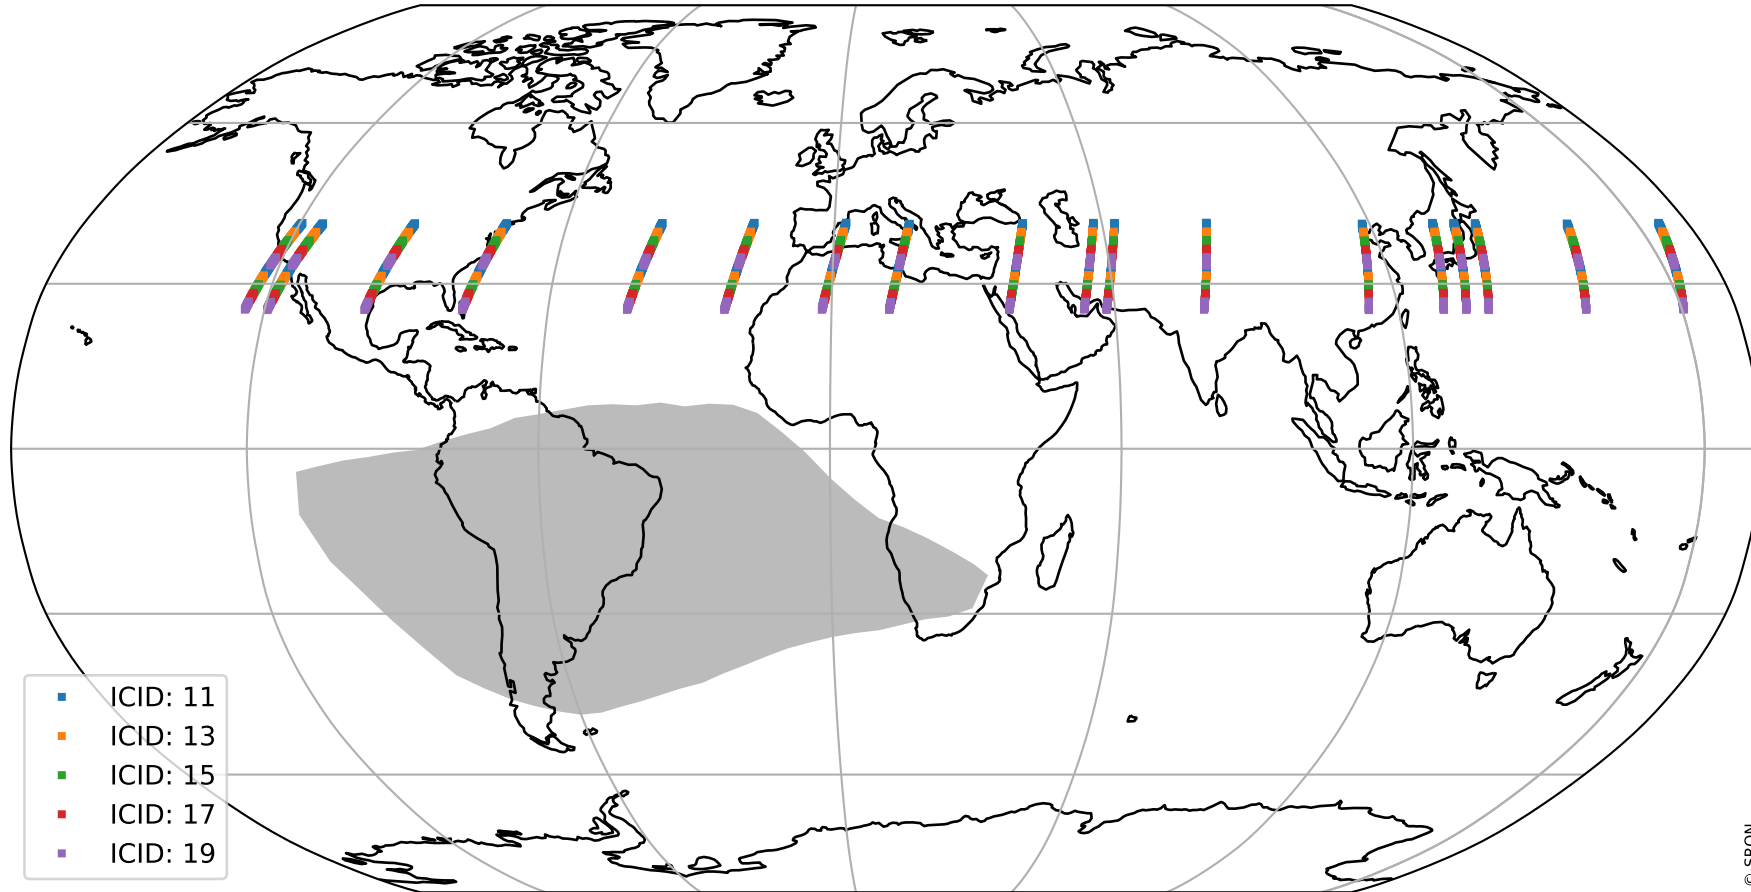

# Tropomi SWIR offset (official)

orbits : 18 in [21727, 21772]  
coverage : 2021-12-23 / 2021-12-26  
median : 28.485  $\mu\text{V}$   
spread : 14.403  $\mu\text{V}$   
created : 2023-08-21T15:09:22

# Tropomi SWIR offset (official)

orbits : 18 in [21727, 21772]  
coverage : 2021-12-23 / 2021-12-26  
median : -0.12096 mV  
spread : 0.39752 mV  
created : 2023-08-21T15:09:23

value compared with SWIR offset CKD

# Tropomi SWIR offset (official) ground-tracks of Sentinel-5P

orbits : 18 in [21727, 21772]  
coverage : 2021-12-23 / 2021-12-26  
created : 2023-08-21T15:09:23

# Tropomi SWIR offset (official)

orbits : [2827, 21772]  
coverage : 2018-04-30 / 2021-12-26  
created : 2023-08-21T15:09:24