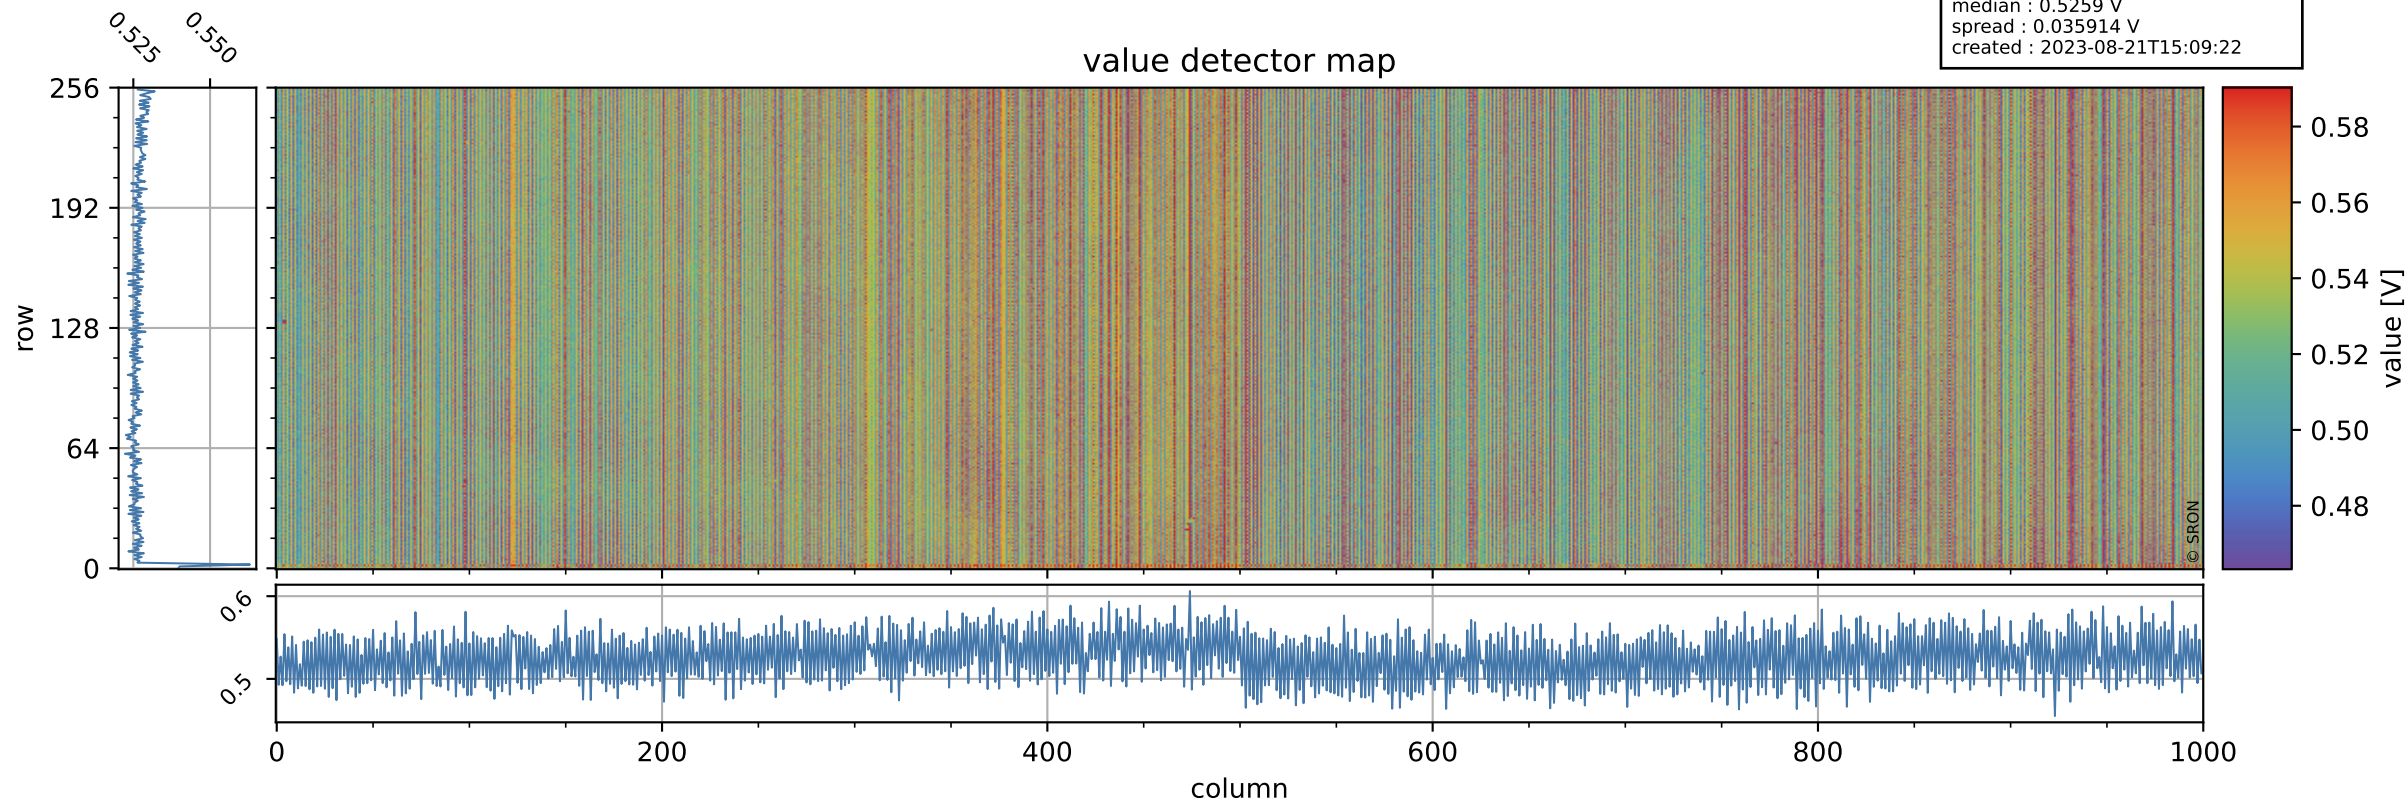

# Tropomi SWIR offset (official)

orbits : 18 in [21727, 21772]  
coverage : 2021-12-23 / 2021-12-26  
median : 0.5259 V  
spread : 0.035914 V  
created : 2023-08-21T15:09:22

## value detector map

# Tropomi SWIR offset (official)

orbits : 18 in [21727, 21772]  
coverage : 2021-12-23 / 2021-12-26  
median : 28.485  $\mu\text{V}$   
spread : 14.403  $\mu\text{V}$   
created : 2023-08-21T15:09:22

# Tropomi SWIR offset (official) ground-tracks of Sentinel-5P

orbits : 18 in [21727, 21772]  
coverage : 2021-12-23 / 2021-12-26  
created : 2023-08-21T15:09:23