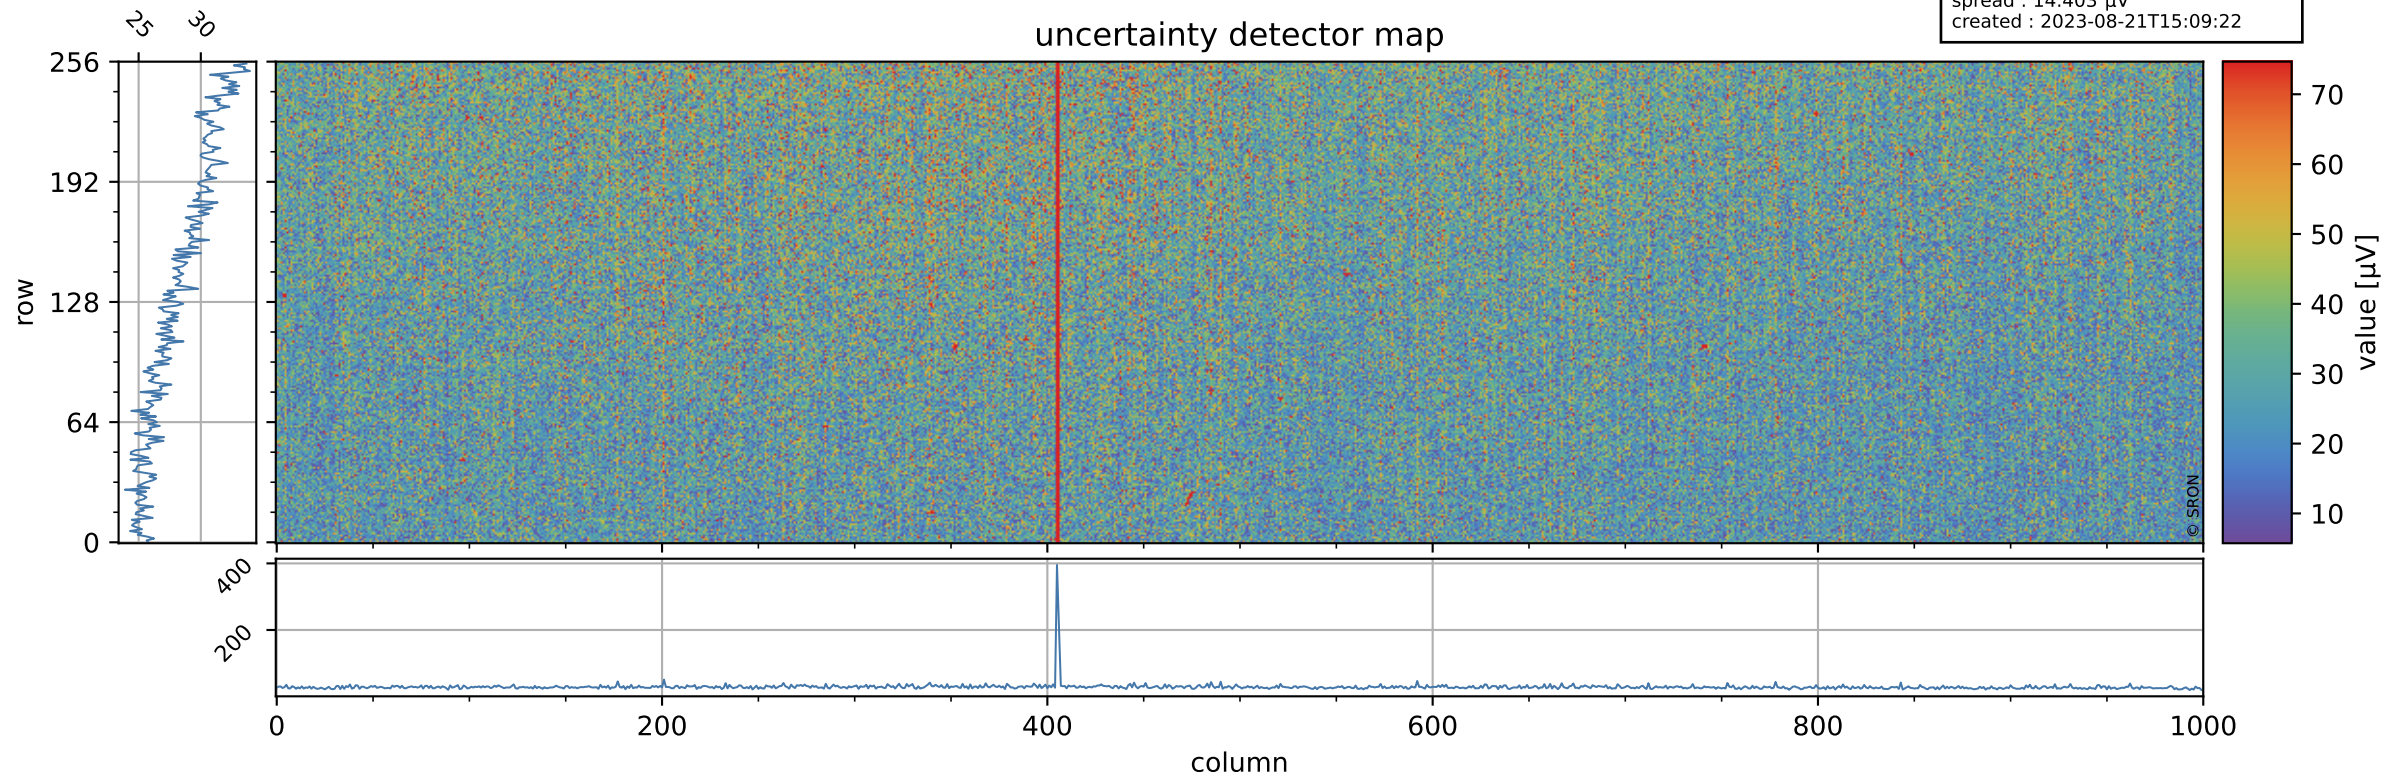

# Tropomi SWIR offset (official)

orbits : 18 in [21727, 21772]  
coverage : 2021-12-23 / 2021-12-26  
median : 0.5259 V  
spread : 0.035914 V  
created : 2023-08-21T15:09:22

## value detector map

# Tropomi SWIR offset (official)

orbits : 18 in [21727, 21772]  
coverage : 2021-12-23 / 2021-12-26  
median : 28.485  $\mu\text{V}$   
spread : 14.403  $\mu\text{V}$   
created : 2023-08-21T15:09:22

# Tropomi SWIR offset (official) ground-tracks of Sentinel-5P

orbits : 18 in [21727, 21772]  
coverage : 2021-12-23 / 2021-12-26  
created : 2023-08-21T15:09:23