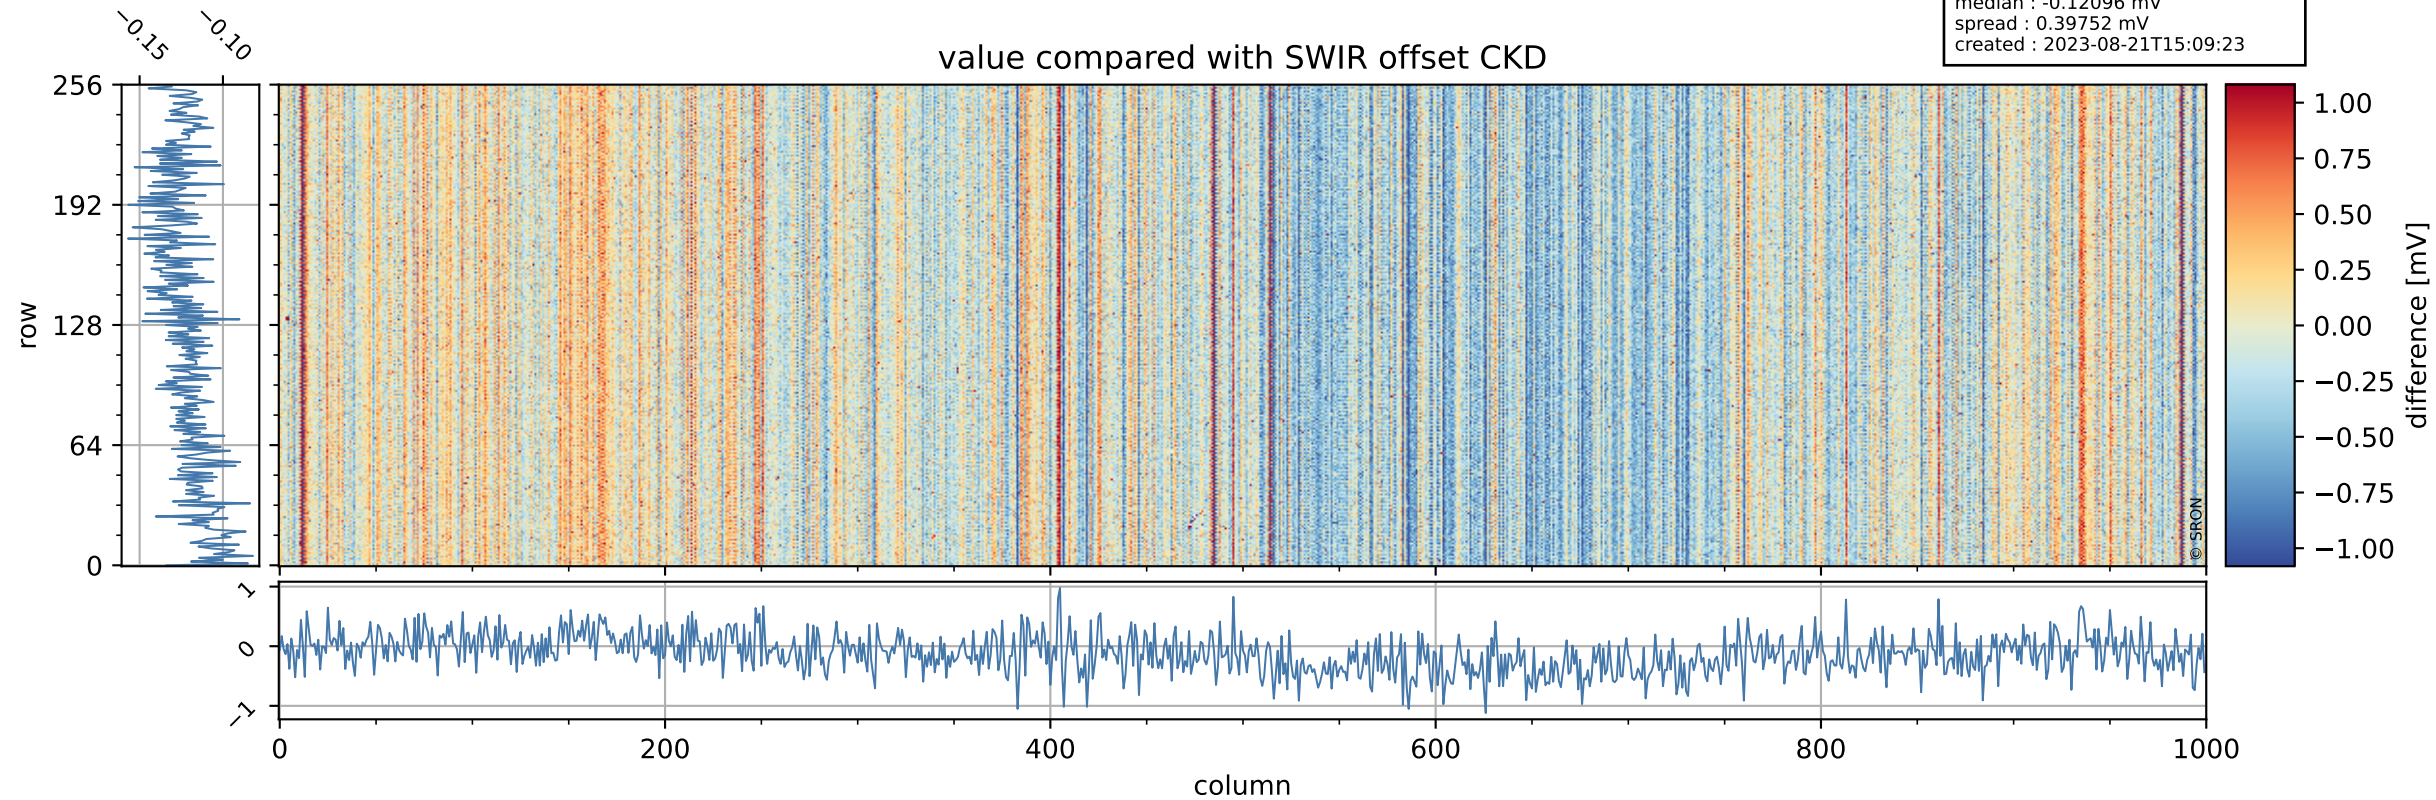

## value detector map

# Tropomi SWIR offset (official)

orbits : 18 in [21727, 21772]  
coverage : 2021-12-23 / 2021-12-26  
median : 28.485  $\mu\text{V}$   
spread : 14.403  $\mu\text{V}$   
created : 2023-08-21T15:09:22

# Tropomi SWIR offset (official)

orbits : 18 in [21727, 21772]  
coverage : 2021-12-23 / 2021-12-26  
median : -0.12096 mV  
spread : 0.39752 mV  
created : 2023-08-21T15:09:23

value compared with SWIR offset CKD

# Tropomi SWIR offset (official) ground-tracks of Sentinel-5P

orbits : 18 in [21727, 21772]  
coverage : 2021-12-23 / 2021-12-26  
created : 2023-08-21T15:09:23