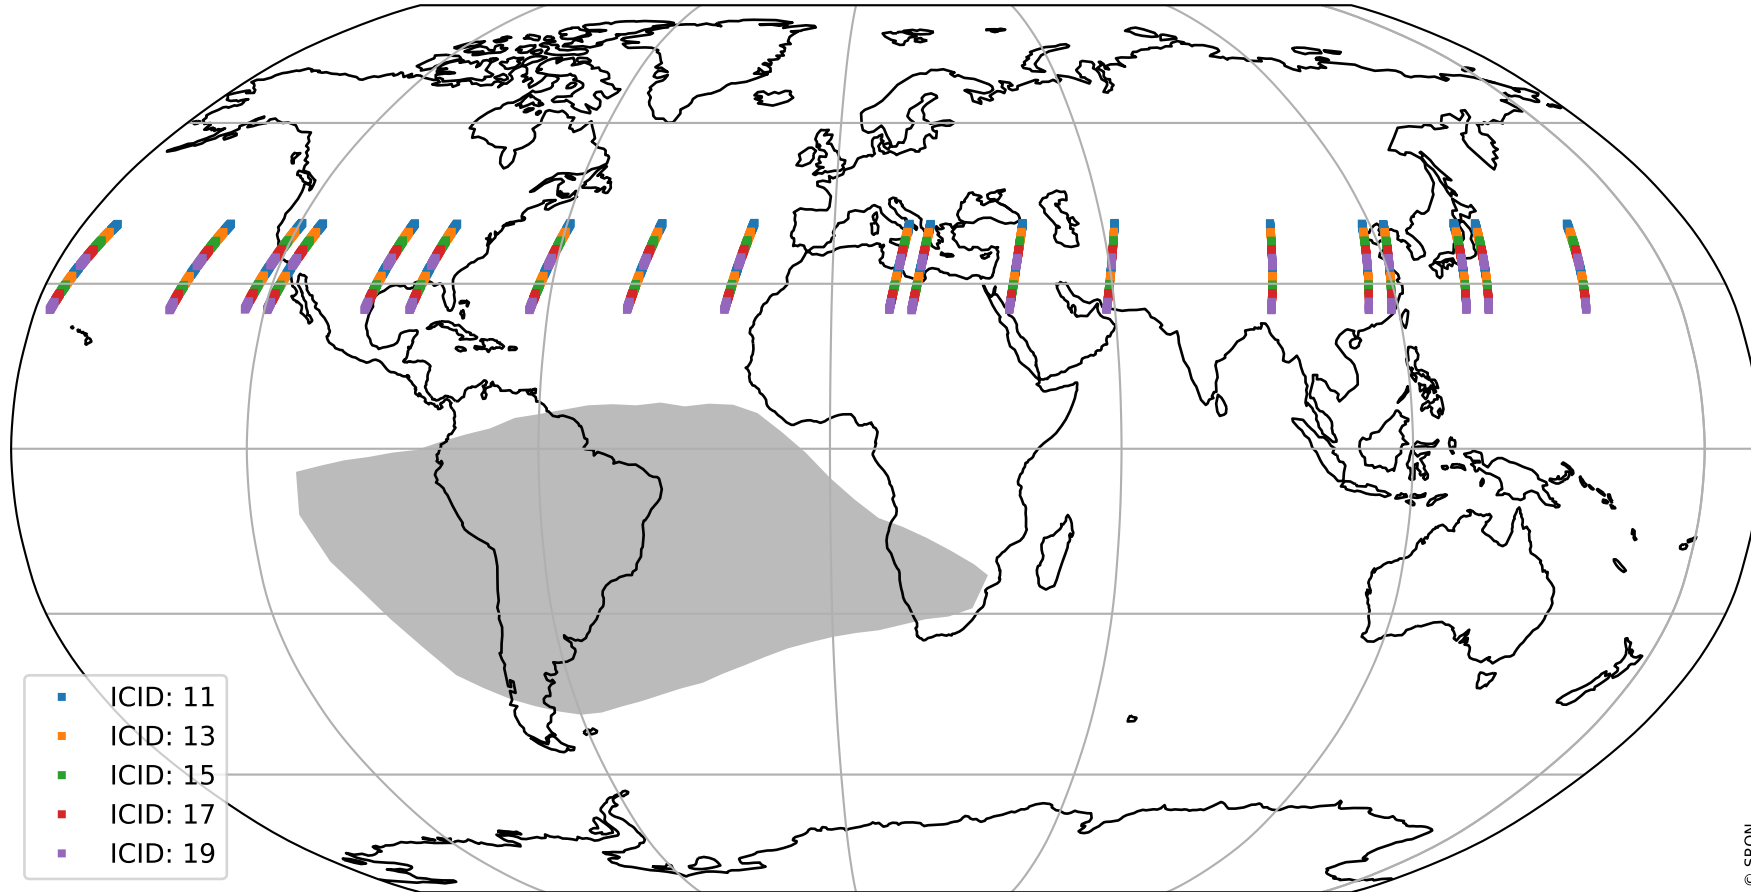

# Tropomi SWIR offset (official)

orbits : 19 in [21742, 21787]  
coverage : 2021-12-24 / 2021-12-27  
median : 27.93  $\mu\text{V}$   
spread : 14.202  $\mu\text{V}$   
created : 2023-08-21T15:09:26

# Tropomi SWIR offset (official)

orbits : 19 in [21742, 21787]  
coverage : 2021-12-24 / 2021-12-27  
median : -0.11291 mV  
spread : 0.39844 mV  
created : 2023-08-21T15:09:26

value compared with SWIR offset CKD

# Tropomi SWIR offset (official) ground-tracks of Sentinel-5P

orbits : 19 in [21742, 21787]  
coverage : 2021-12-24 / 2021-12-27  
created : 2023-08-21T15:09:27

# Tropomi SWIR offset (official)

orbits : [2827, 21787]  
coverage : 2018-04-30 / 2021-12-27  
created : 2023-08-21T15:09:27