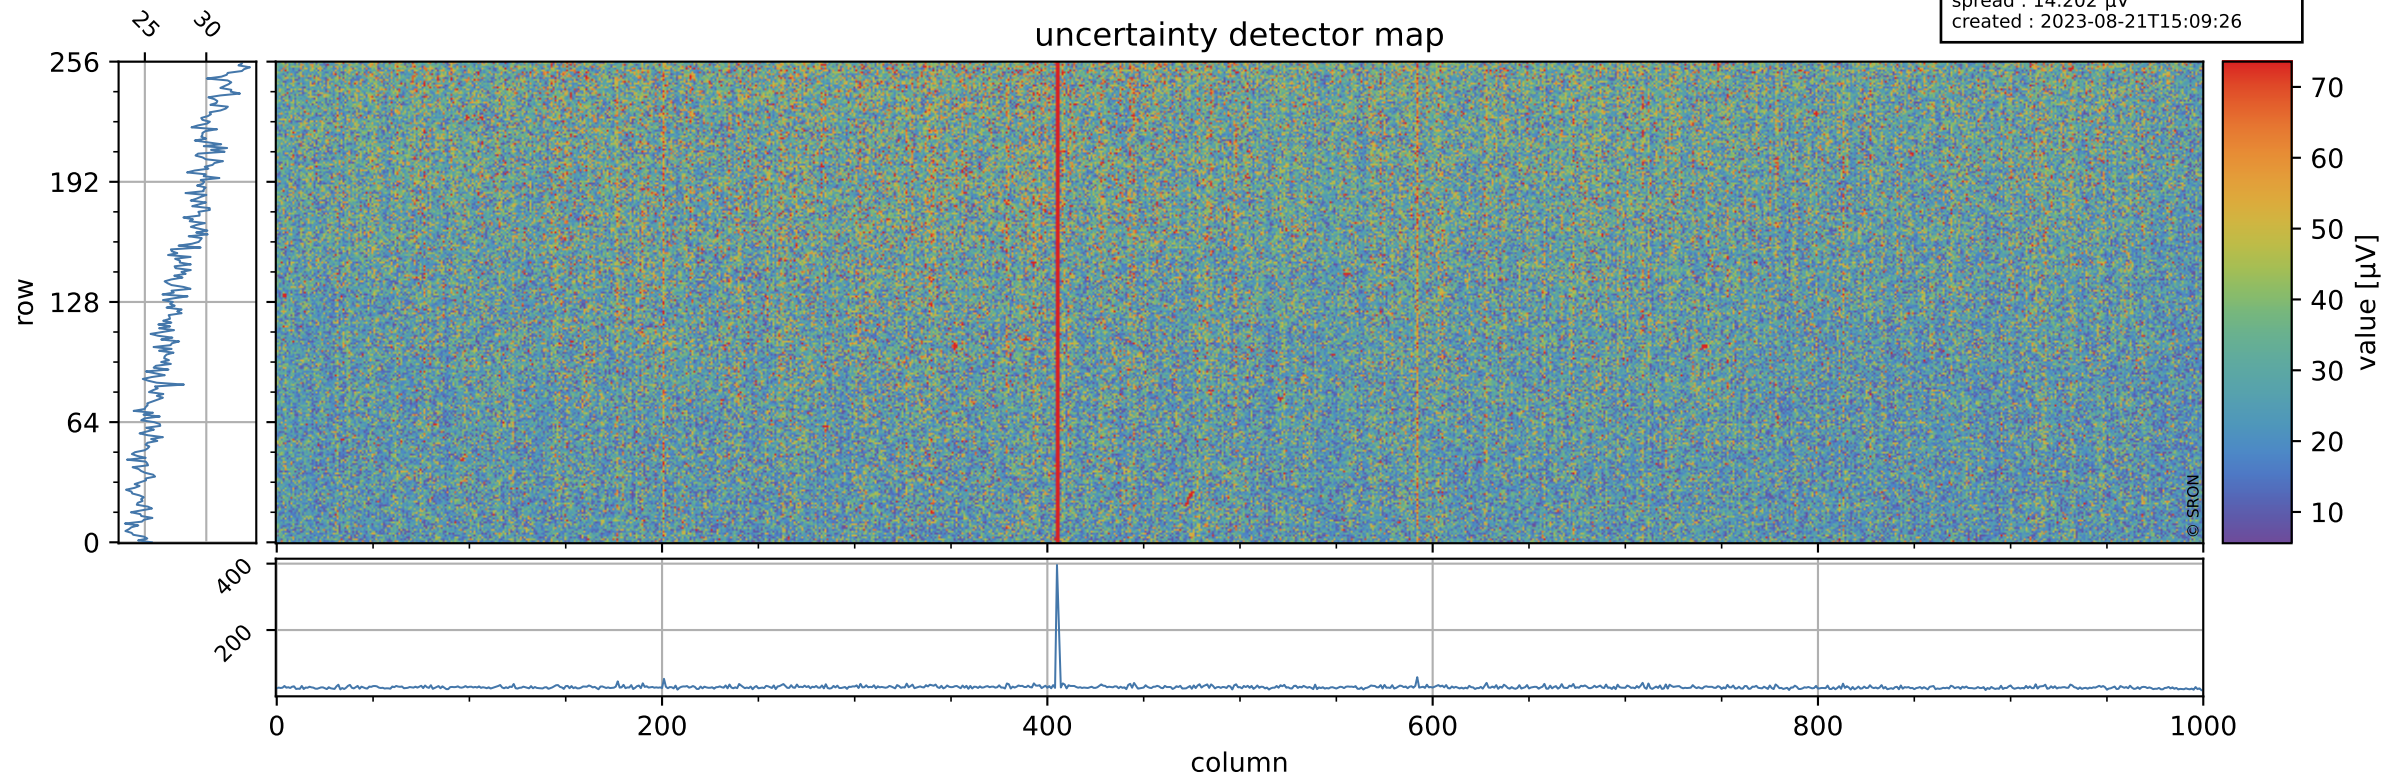

# Tropomi SWIR offset (official)

orbits : 19 in [21742, 21787]  
coverage : 2021-12-24 / 2021-12-27  
median : 0.5259 V  
spread : 0.035913 V  
created : 2023-08-21T15:09:26

## value detector map

# Tropomi SWIR offset (official)

orbits : 19 in [21742, 21787]  
coverage : 2021-12-24 / 2021-12-27  
median : 27.93  $\mu\text{V}$   
spread : 14.202  $\mu\text{V}$   
created : 2023-08-21T15:09:26

# Tropomi SWIR offset (official) ground-tracks of Sentinel-5P

orbits : 19 in [21742, 21787]  
coverage : 2021-12-24 / 2021-12-27  
created : 2023-08-21T15:09:27