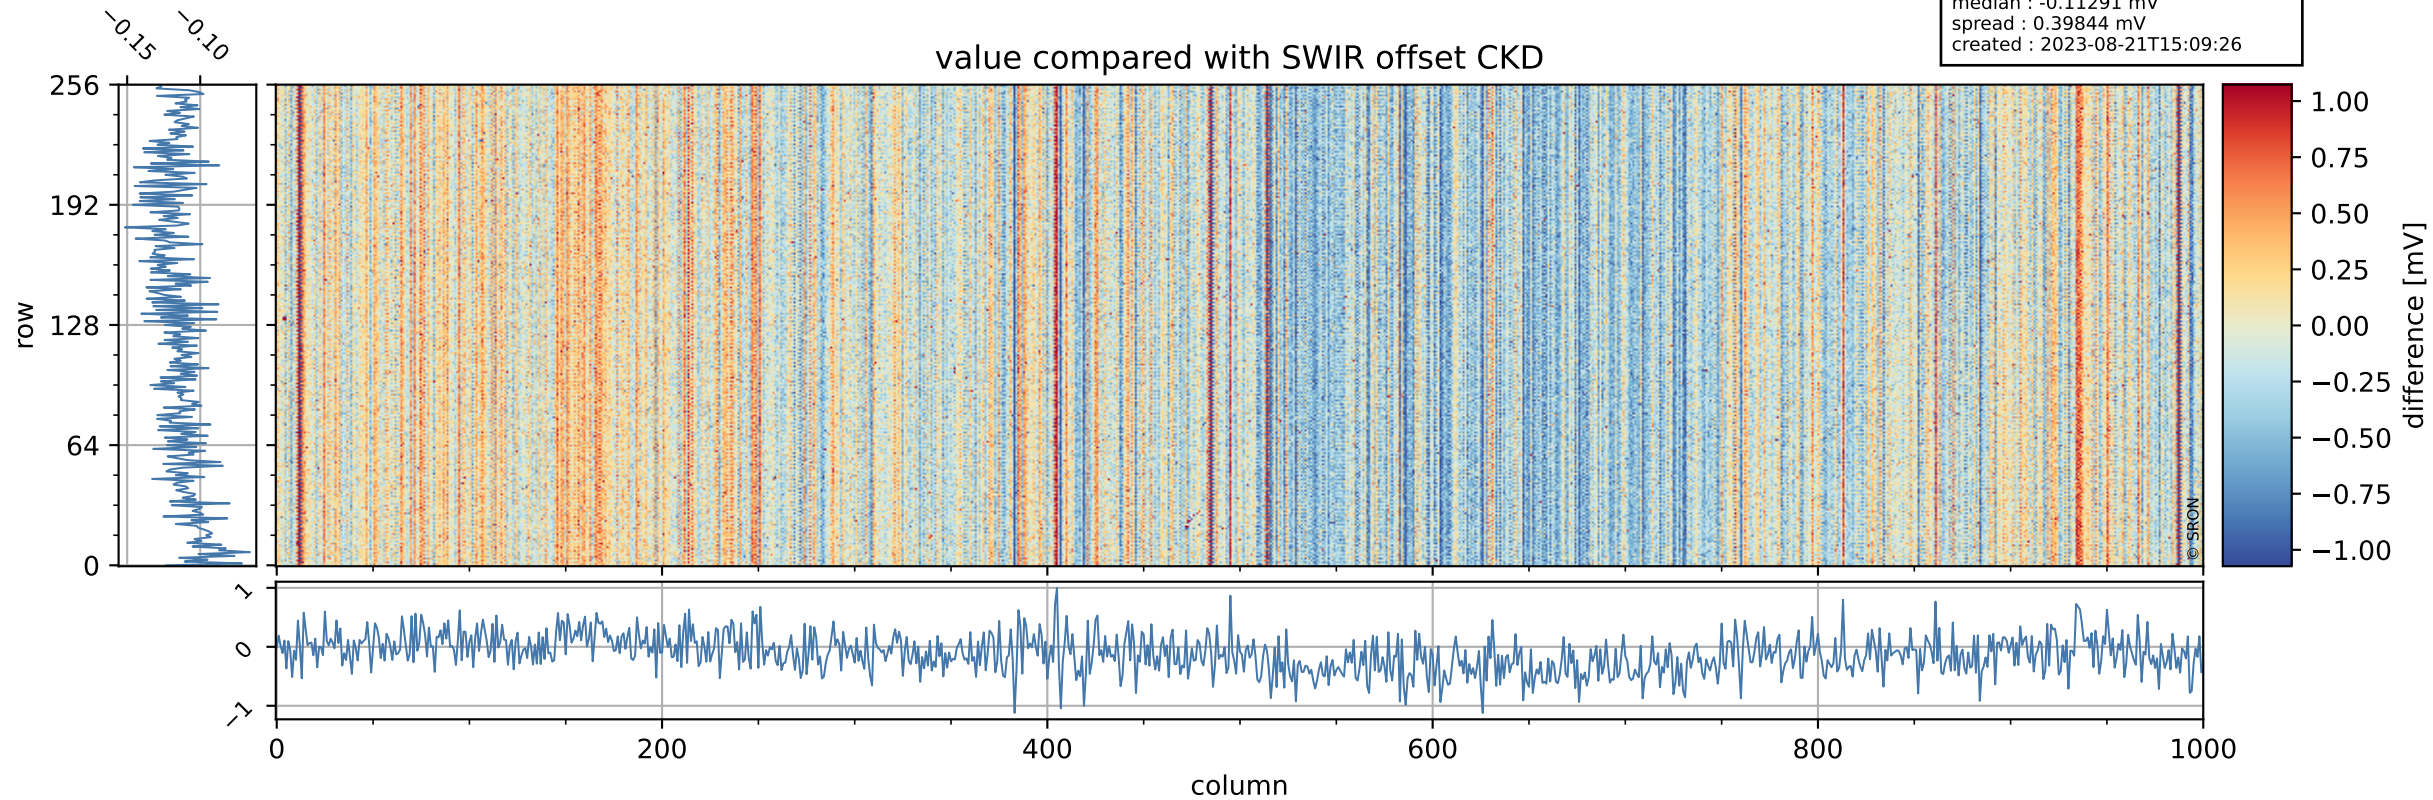

## value detector map

# Tropomi SWIR offset (official)

orbits : 19 in [21742, 21787]  
coverage : 2021-12-24 / 2021-12-27  
median : 27.93  $\mu\text{V}$   
spread : 14.202  $\mu\text{V}$   
created : 2023-08-21T15:09:26

# Tropomi SWIR offset (official)

orbits : 19 in [21742, 21787]  
coverage : 2021-12-24 / 2021-12-27  
median : -0.11291 mV  
spread : 0.39844 mV  
created : 2023-08-21T15:09:26

value compared with SWIR offset CKD

# Tropomi SWIR offset (official) ground-tracks of Sentinel-5P

orbits : 19 in [21742, 21787]  
coverage : 2021-12-24 / 2021-12-27  
created : 2023-08-21T15:09:27