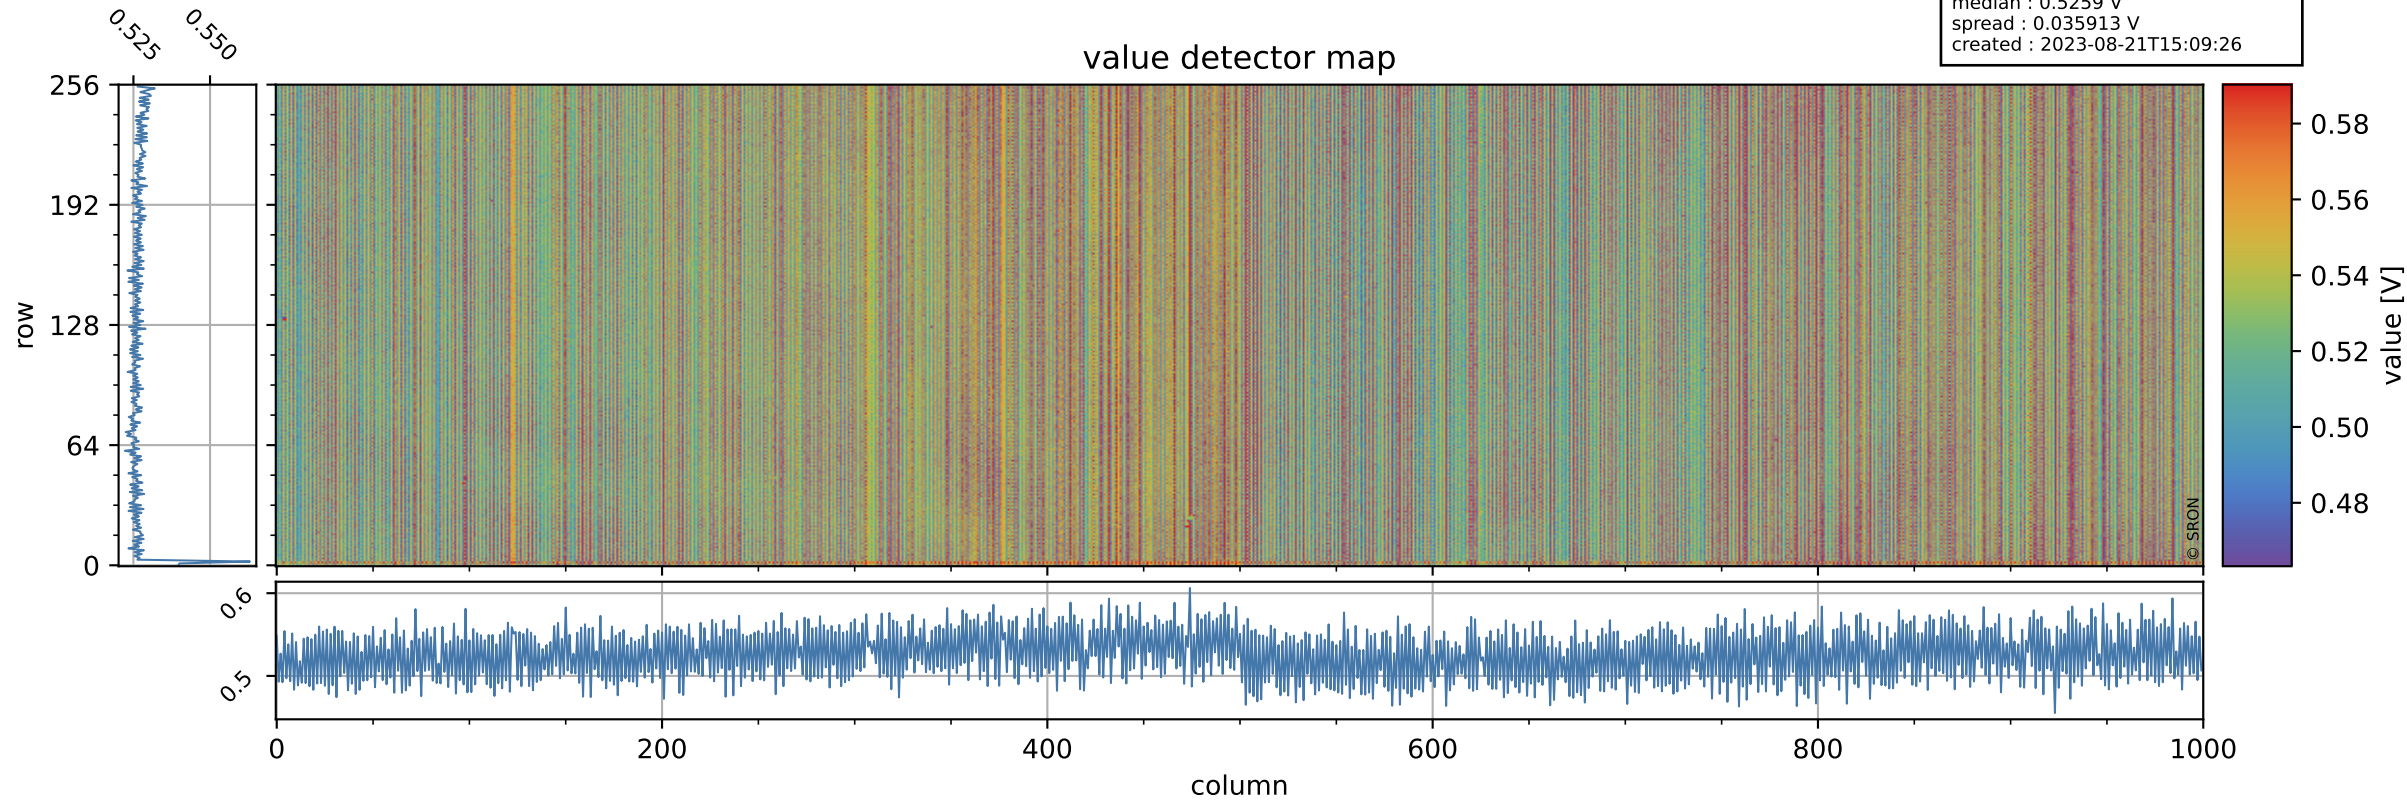

# Tropomi SWIR offset (official)

orbits : 19 in [21742, 21787]  
coverage : 2021-12-24 / 2021-12-27  
median : 0.5259 V  
spread : 0.035913 V  
created : 2023-08-21T15:09:26

## value detector map

# Tropomi SWIR offset (official)

orbits : 19 in [21742, 21787]  
coverage : 2021-12-24 / 2021-12-27  
median : 27.93  $\mu\text{V}$   
spread : 14.202  $\mu\text{V}$   
created : 2023-08-21T15:09:26

# Tropomi SWIR offset (official) ground-tracks of Sentinel-5P

orbits : 19 in [21742, 21787]  
coverage : 2021-12-24 / 2021-12-27  
created : 2023-08-21T15:09:27