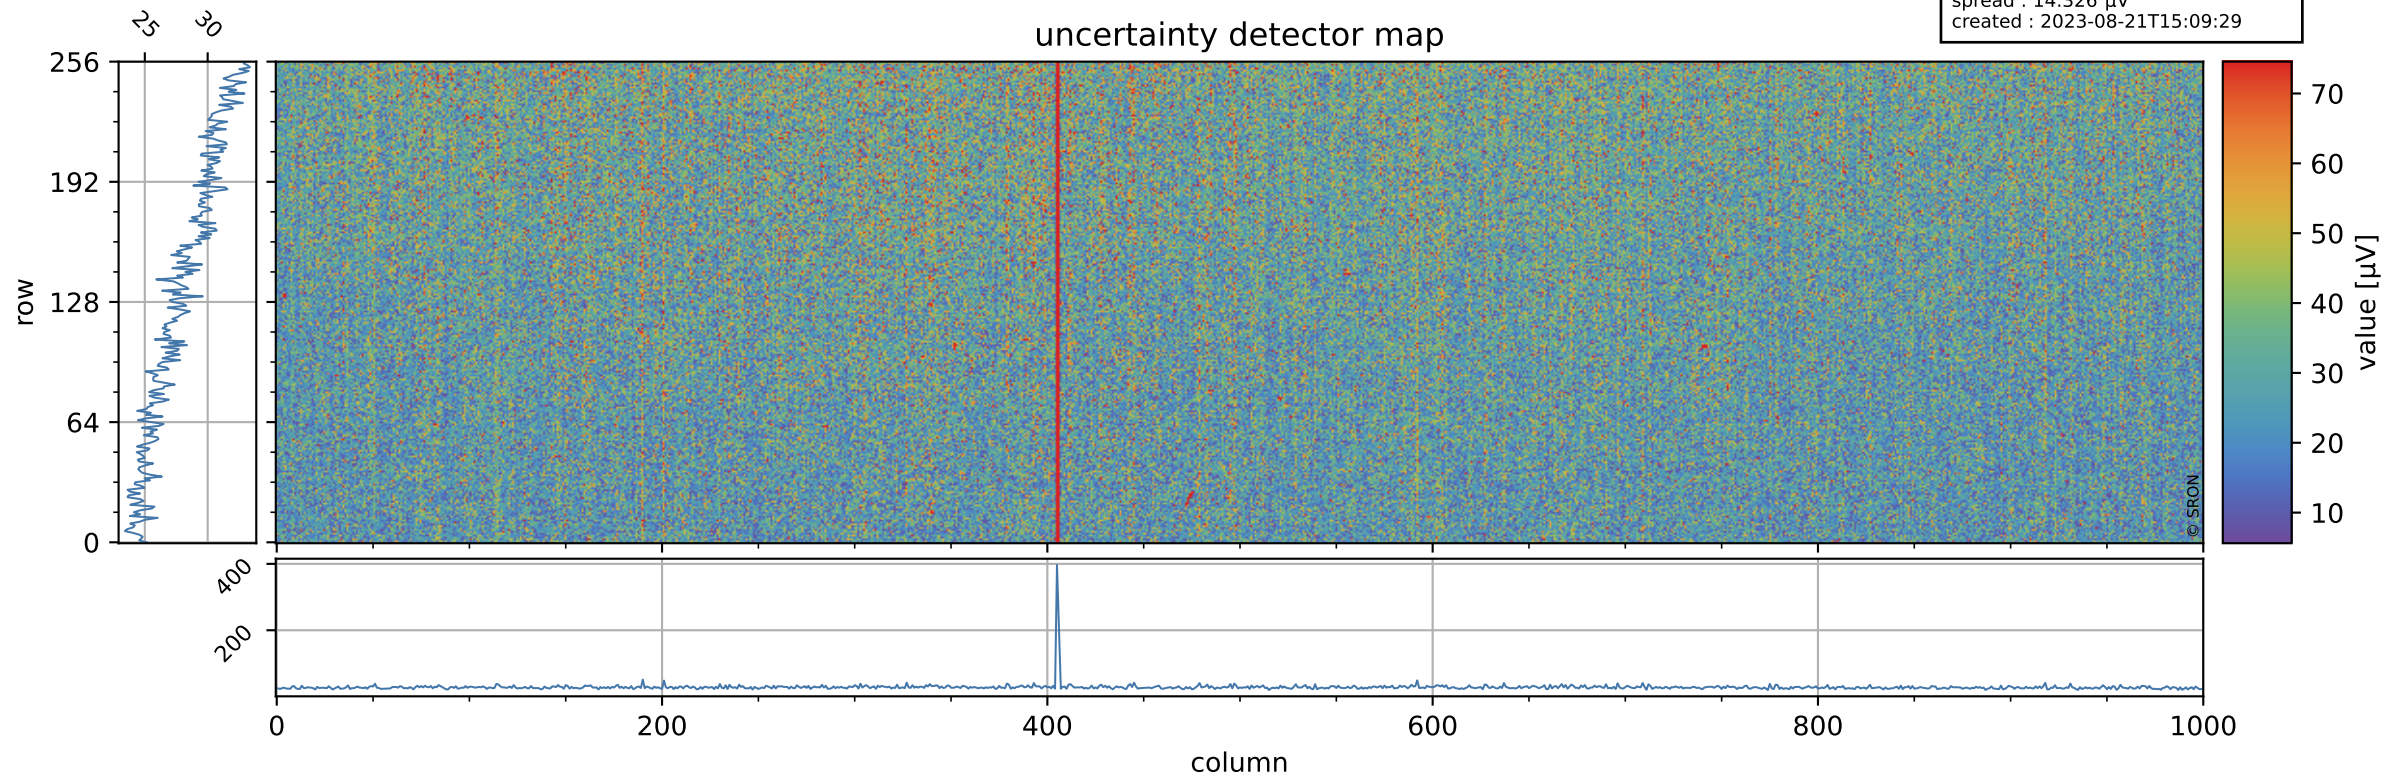

# Tropomi SWIR offset (official)

orbits : 19 in [21757, 21802]  
coverage : 2021-12-25 / 2021-12-28  
median : 0.5259 V  
spread : 0.035913 V  
created : 2023-08-21T15:09:29

## value detector map

# Tropomi SWIR offset (official)

orbits : 19 in [21757, 21802]  
coverage : 2021-12-25 / 2021-12-28  
median : 28.195  $\mu\text{V}$   
spread : 14.326  $\mu\text{V}$   
created : 2023-08-21T15:09:29

# Tropomi SWIR offset (official) ground-tracks of Sentinel-5P

orbits : 19 in [21757, 21802]  
coverage : 2021-12-25 / 2021-12-28  
created : 2023-08-21T15:09:30