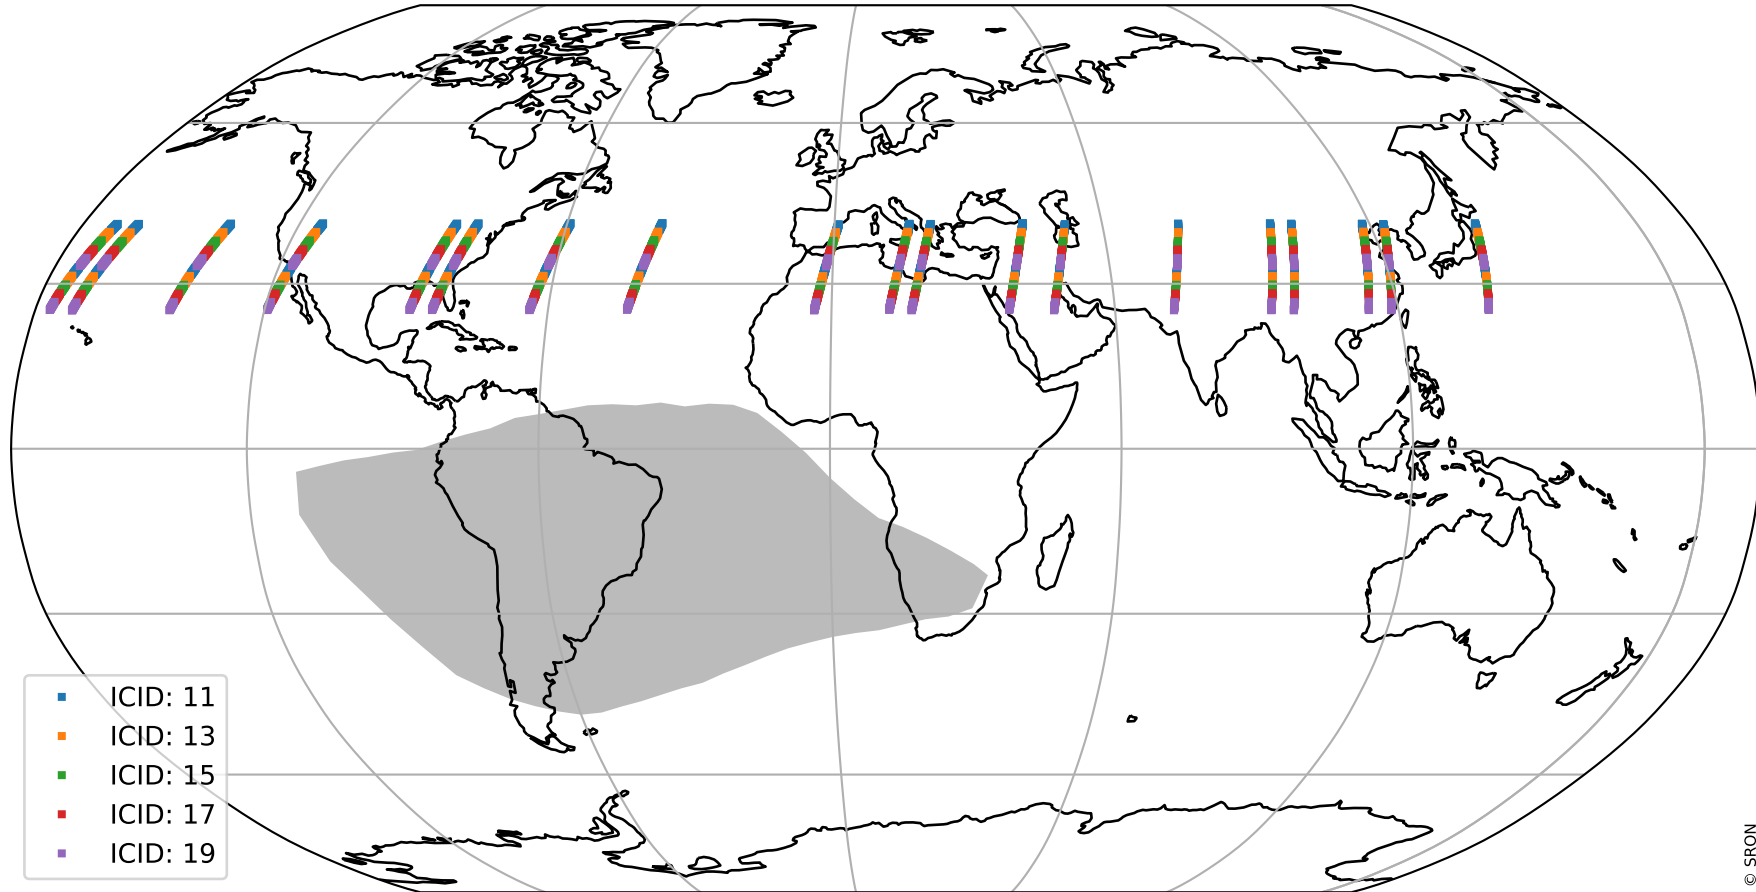

# Tropomi SWIR offset (official)

orbits : 19 in [21757, 21802]  
coverage : 2021-12-25 / 2021-12-28  
median : 28.195  $\mu\text{V}$   
spread : 14.326  $\mu\text{V}$   
created : 2023-08-21T15:09:29

# Tropomi SWIR offset (official)

orbits : 19 in [21757, 21802]  
coverage : 2021-12-25 / 2021-12-28  
median : -0.11111 mV  
spread : 0.3977 mV  
created : 2023-08-21T15:09:29

value compared with SWIR offset CKD

# Tropomi SWIR offset (official) ground-tracks of Sentinel-5P

orbits : 19 in [21757, 21802]  
coverage : 2021-12-25 / 2021-12-28  
created : 2023-08-21T15:09:30

# Tropomi SWIR offset (official)

orbits : [2827, 21802]  
coverage : 2018-04-30 / 2021-12-28  
created : 2023-08-21T15:09:31