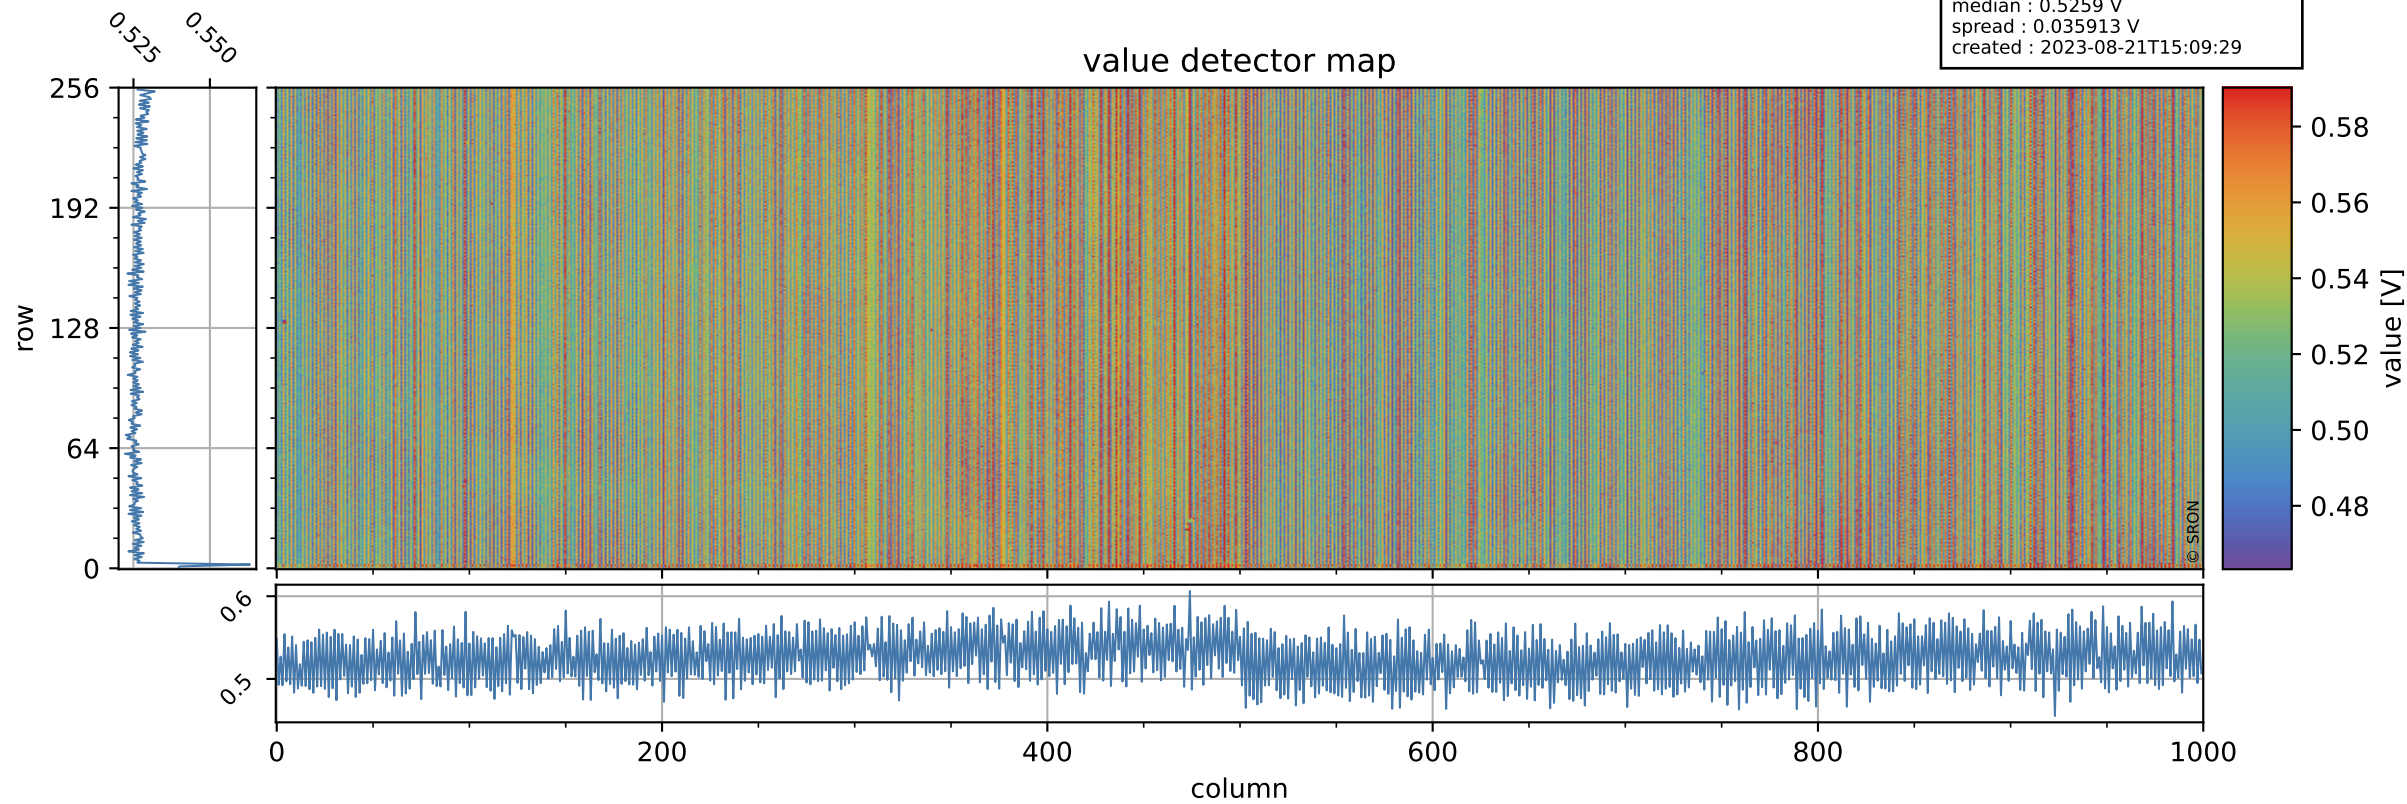

# Tropomi SWIR offset (official)

orbits : 19 in [21757, 21802]  
coverage : 2021-12-25 / 2021-12-28  
median : 0.5259 V  
spread : 0.035913 V  
created : 2023-08-21T15:09:29

## value detector map

# Tropomi SWIR offset (official)

orbits : 19 in [21757, 21802]  
coverage : 2021-12-25 / 2021-12-28  
median : 28.195  $\mu\text{V}$   
spread : 14.326  $\mu\text{V}$   
created : 2023-08-21T15:09:29

# Tropomi SWIR offset (official) ground-tracks of Sentinel-5P

orbits : 19 in [21757, 21802]  
coverage : 2021-12-25 / 2021-12-28  
created : 2023-08-21T15:09:30