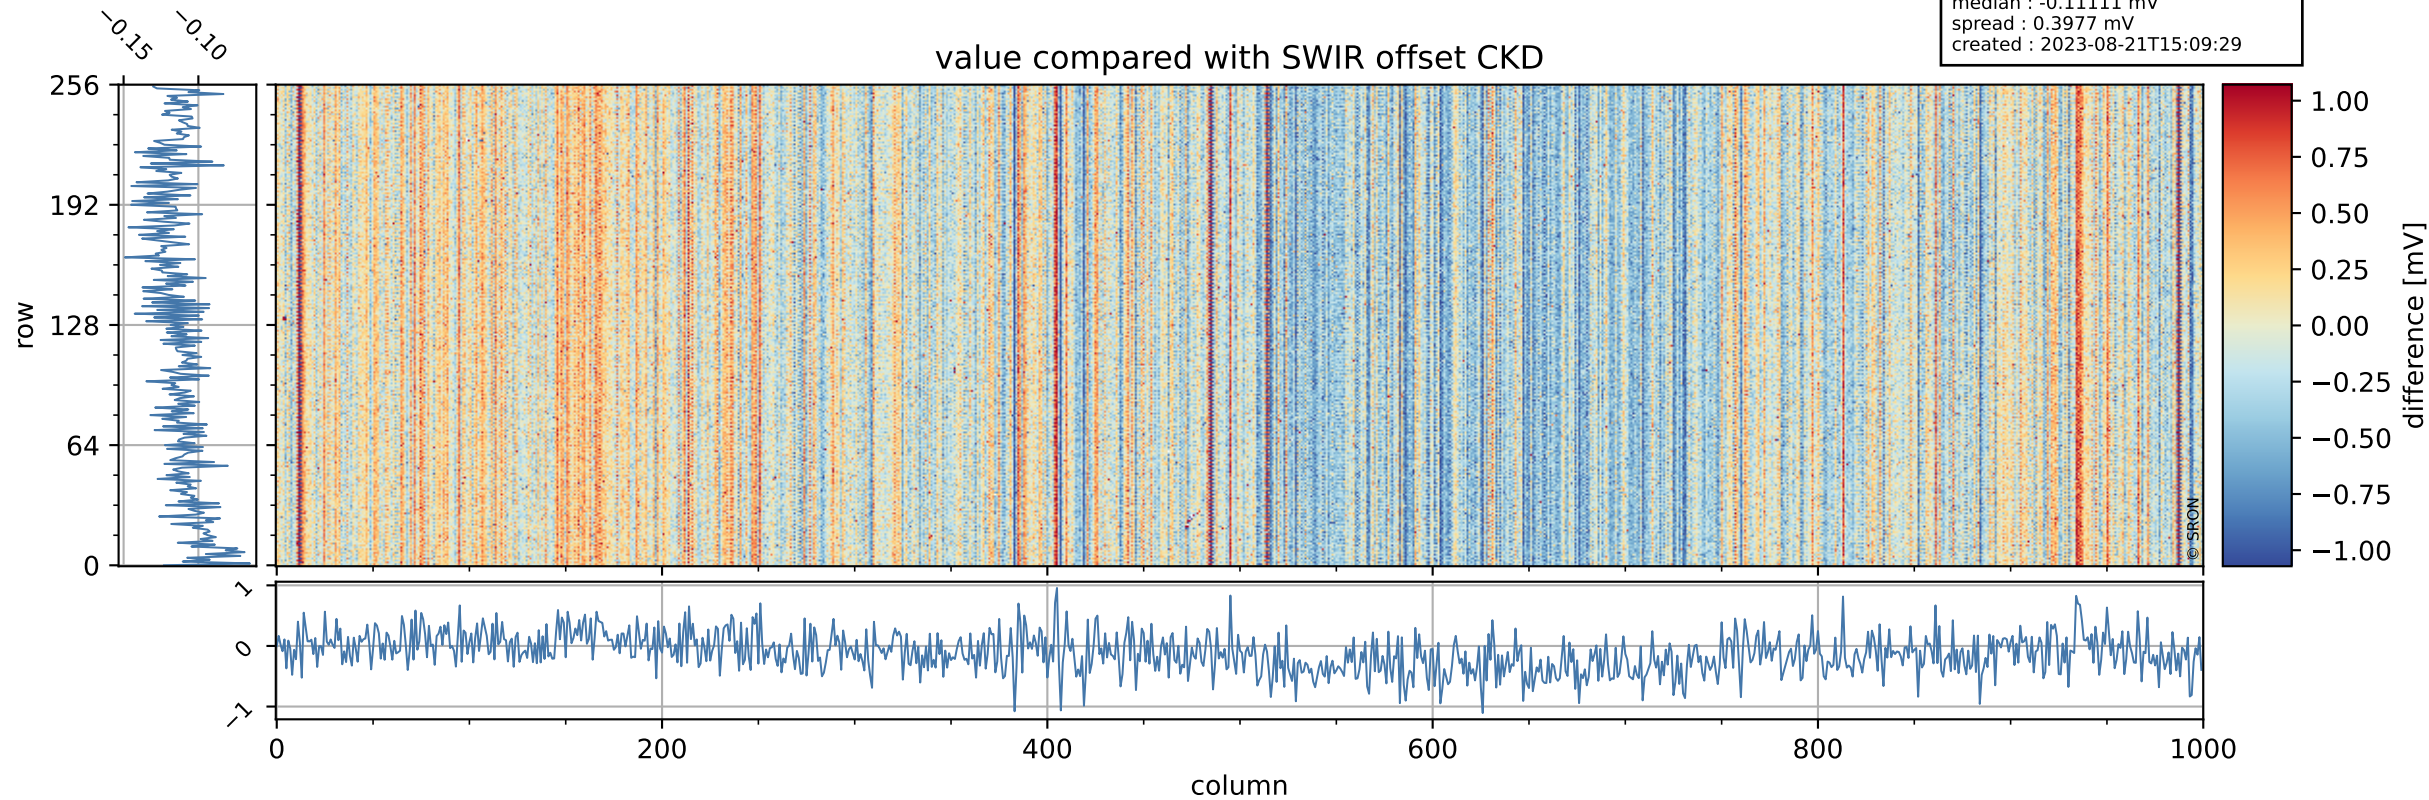

## value detector map

# Tropomi SWIR offset (official)

orbits : 19 in [21757, 21802]  
coverage : 2021-12-25 / 2021-12-28  
median : 28.195  $\mu\text{V}$   
spread : 14.326  $\mu\text{V}$   
created : 2023-08-21T15:09:29

# Tropomi SWIR offset (official)

orbits : 19 in [21757, 21802]  
coverage : 2021-12-25 / 2021-12-28  
median : -0.11111 mV  
spread : 0.3977 mV  
created : 2023-08-21T15:09:29

value compared with SWIR offset CKD

# Tropomi SWIR offset (official) ground-tracks of Sentinel-5P

orbits : 19 in [21757, 21802]  
coverage : 2021-12-25 / 2021-12-28  
created : 2023-08-21T15:09:30