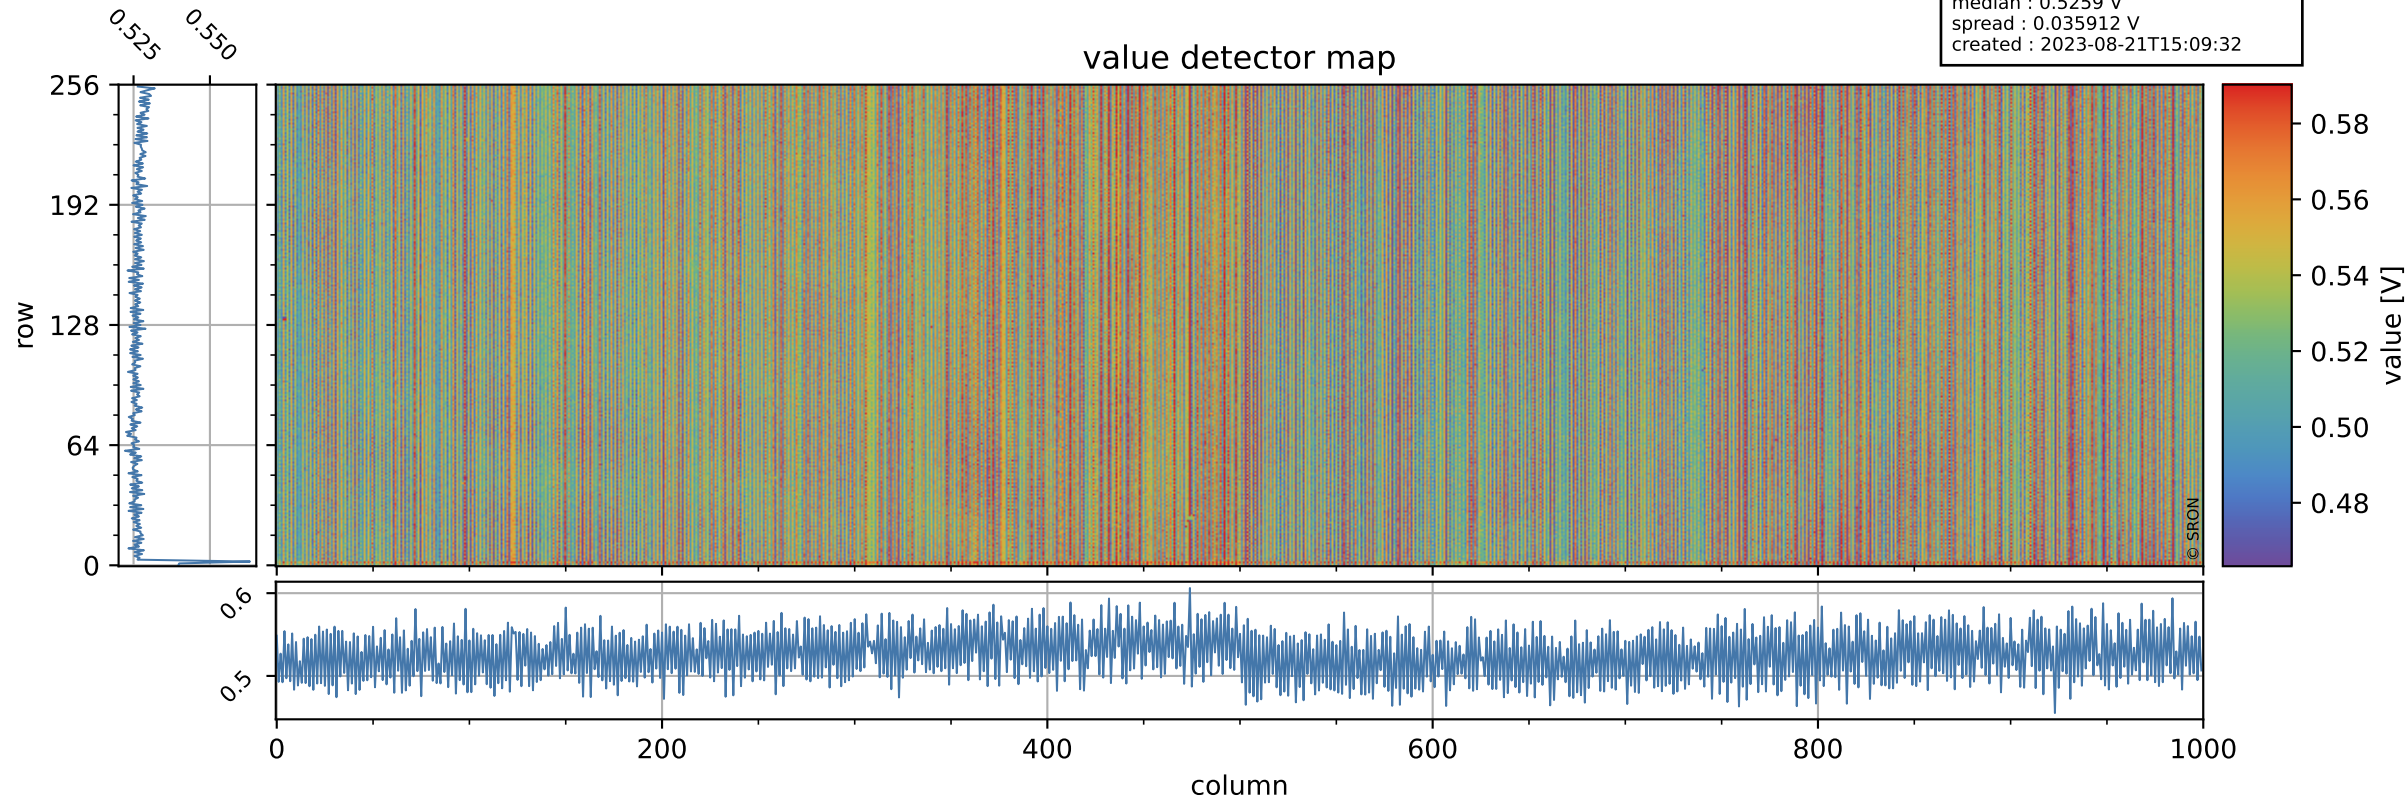

# Tropomi SWIR offset (official)

orbits : 20 in [21772, 21817]  
coverage : 2021-12-26 / 2021-12-29  
median : 0.5259 V  
spread : 0.035912 V  
created : 2023-08-21T15:09:32

## value detector map

# Tropomi SWIR offset (official)

orbits : 20 in [21772, 21817]  
coverage : 2021-12-26 / 2021-12-29  
median : 28.396  $\mu\text{V}$   
spread : 14.446  $\mu\text{V}$   
created : 2023-08-21T15:09:33

# Tropomi SWIR offset (official) ground-tracks of Sentinel-5P

orbits : 20 in [21772, 21817]  
coverage : 2021-12-26 / 2021-12-29  
created : 2023-08-21T15:09:33