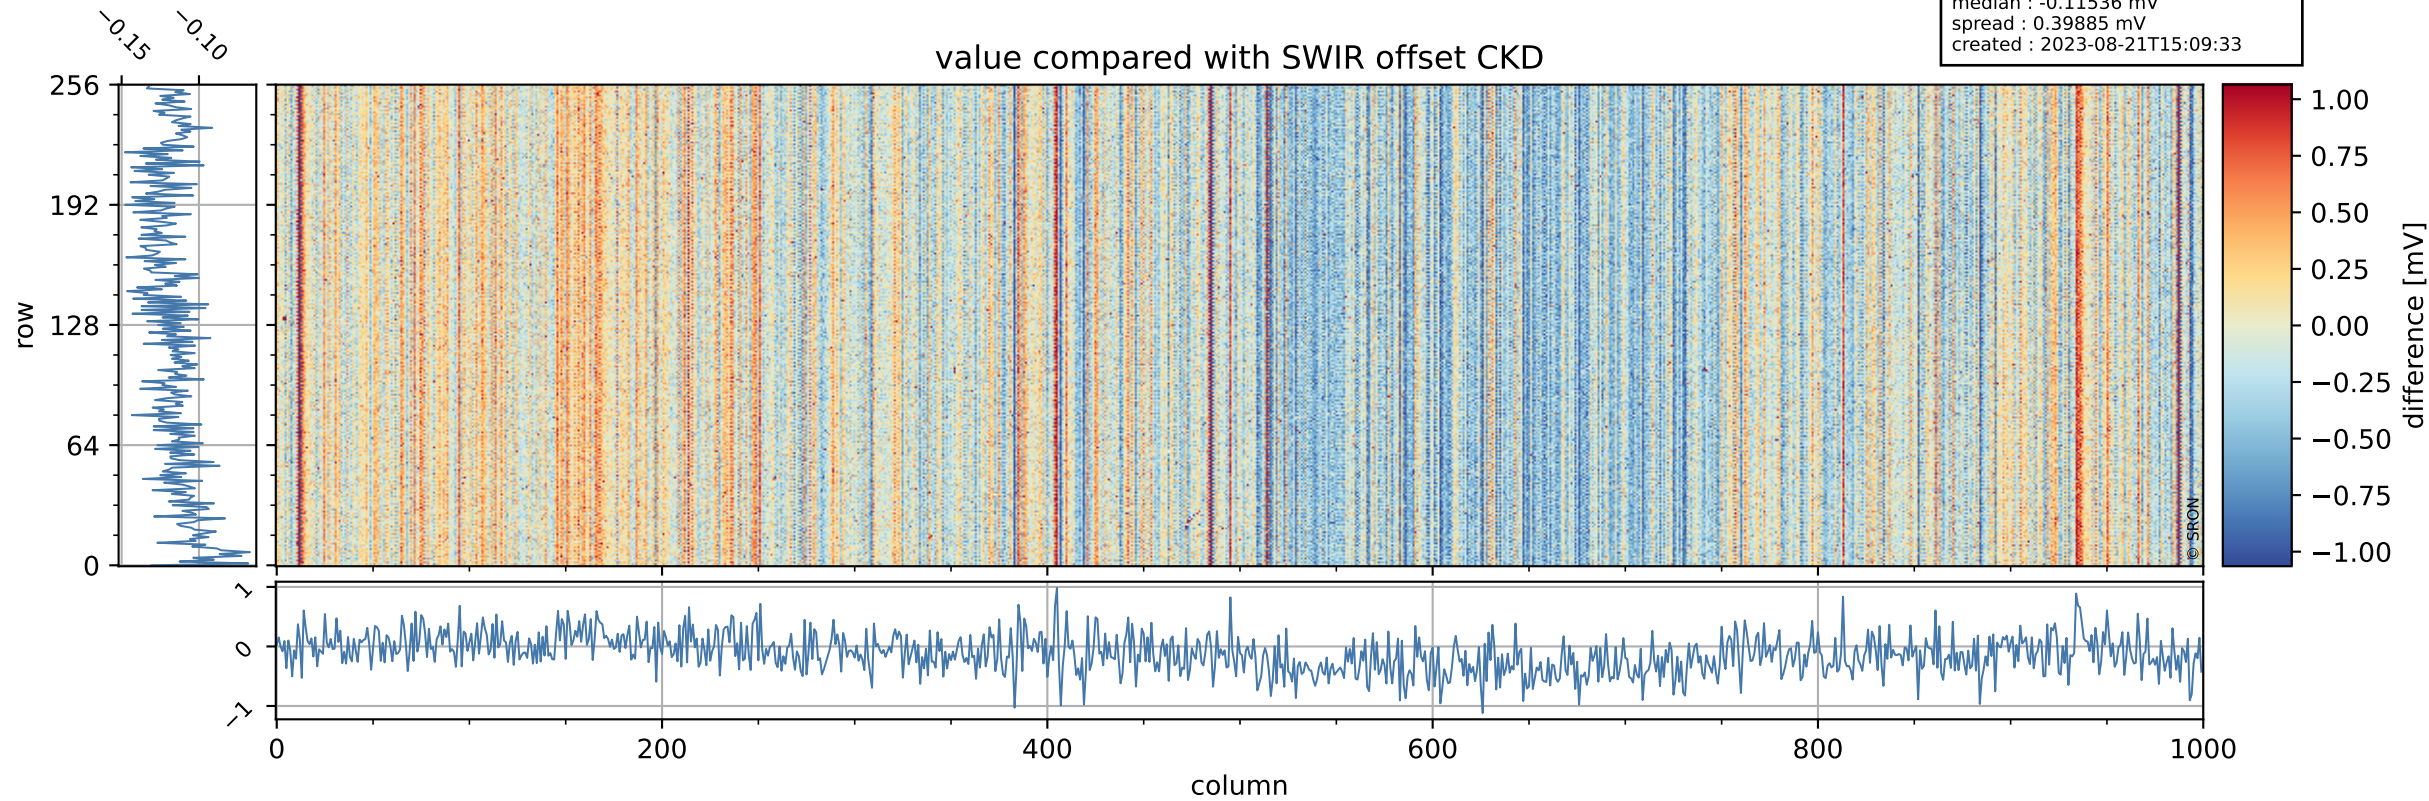

## value detector map

# Tropomi SWIR offset (official)

orbits : 20 in [21772, 21817]  
coverage : 2021-12-26 / 2021-12-29  
median : 28.396  $\mu\text{V}$   
spread : 14.446  $\mu\text{V}$   
created : 2023-08-21T15:09:33

# Tropomi SWIR offset (official)

orbits : 20 in [21772, 21817]  
coverage : 2021-12-26 / 2021-12-29  
median : -0.11536 mV  
spread : 0.39885 mV  
created : 2023-08-21T15:09:33

value compared with SWIR offset CKD

# Tropomi SWIR offset (official) ground-tracks of Sentinel-5P

orbits : 20 in [21772, 21817]  
coverage : 2021-12-26 / 2021-12-29  
created : 2023-08-21T15:09:33