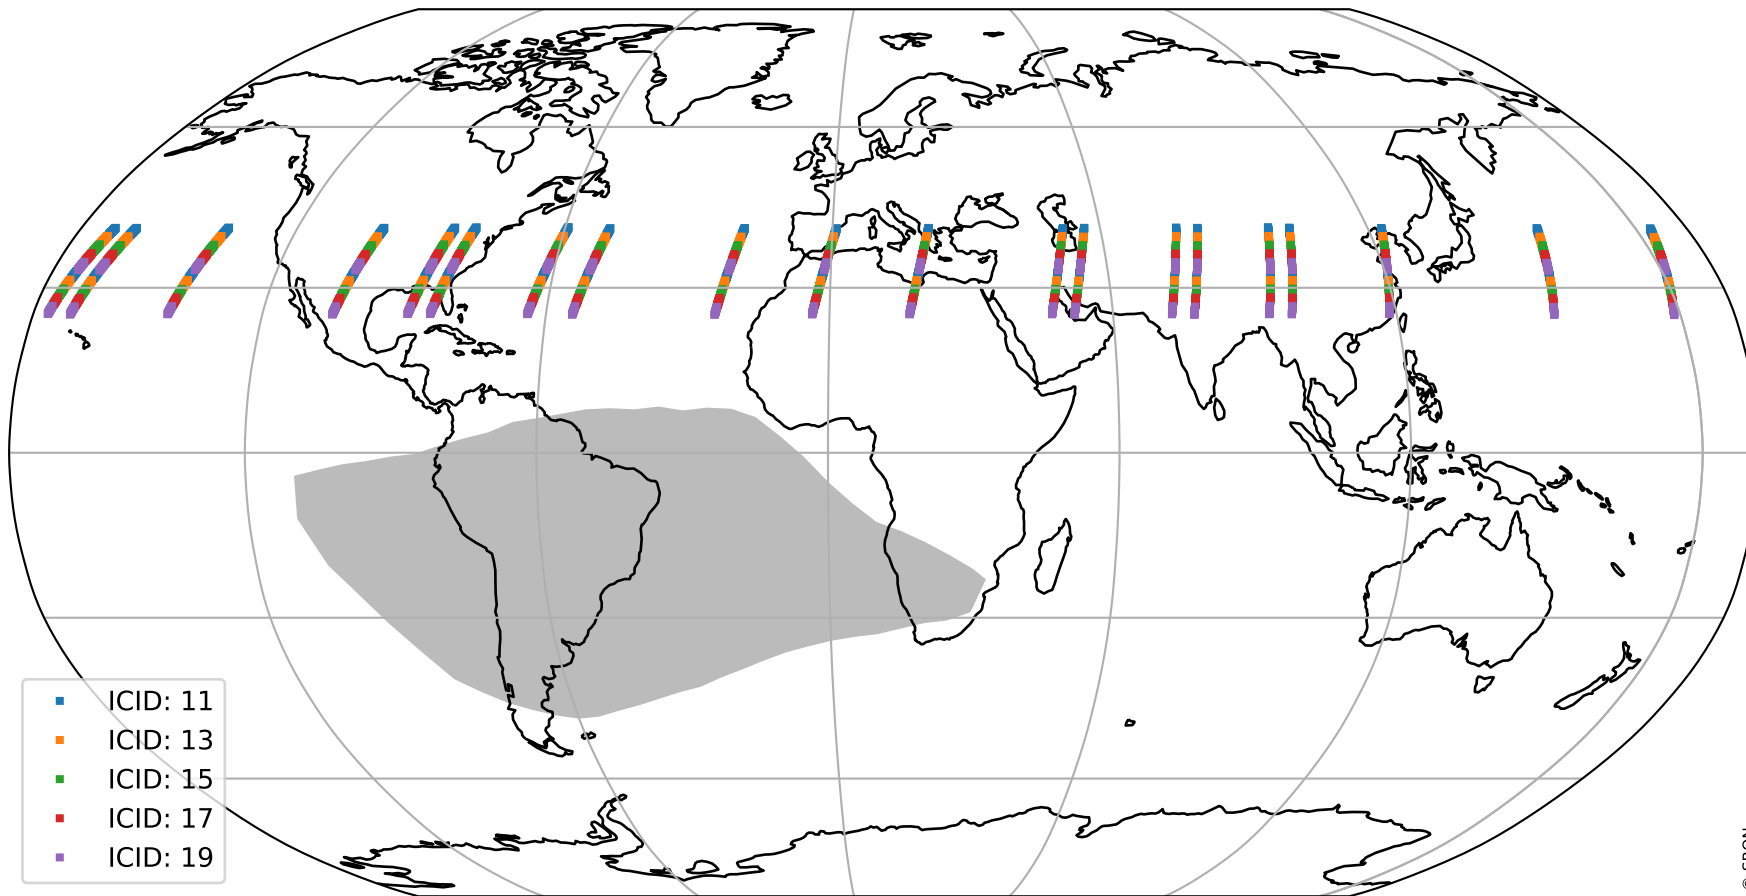

# Tropomi SWIR offset (official)

orbits : 20 in [21772, 21817]  
coverage : 2021-12-26 / 2021-12-29  
median : 28.396  $\mu\text{V}$   
spread : 14.446  $\mu\text{V}$   
created : 2023-08-21T15:09:33

# Tropomi SWIR offset (official)

orbits : 20 in [21772, 21817]  
coverage : 2021-12-26 / 2021-12-29  
median : -0.11536 mV  
spread : 0.39885 mV  
created : 2023-08-21T15:09:33

value compared with SWIR offset CKD

# Tropomi SWIR offset (official) ground-tracks of Sentinel-5P

orbits : 20 in [21772, 21817]  
coverage : 2021-12-26 / 2021-12-29  
created : 2023-08-21T15:09:33

# Tropomi SWIR offset (official)

orbits : [2827, 21817]  
coverage : 2018-04-30 / 2021-12-29  
created : 2023-08-21T15:09:34