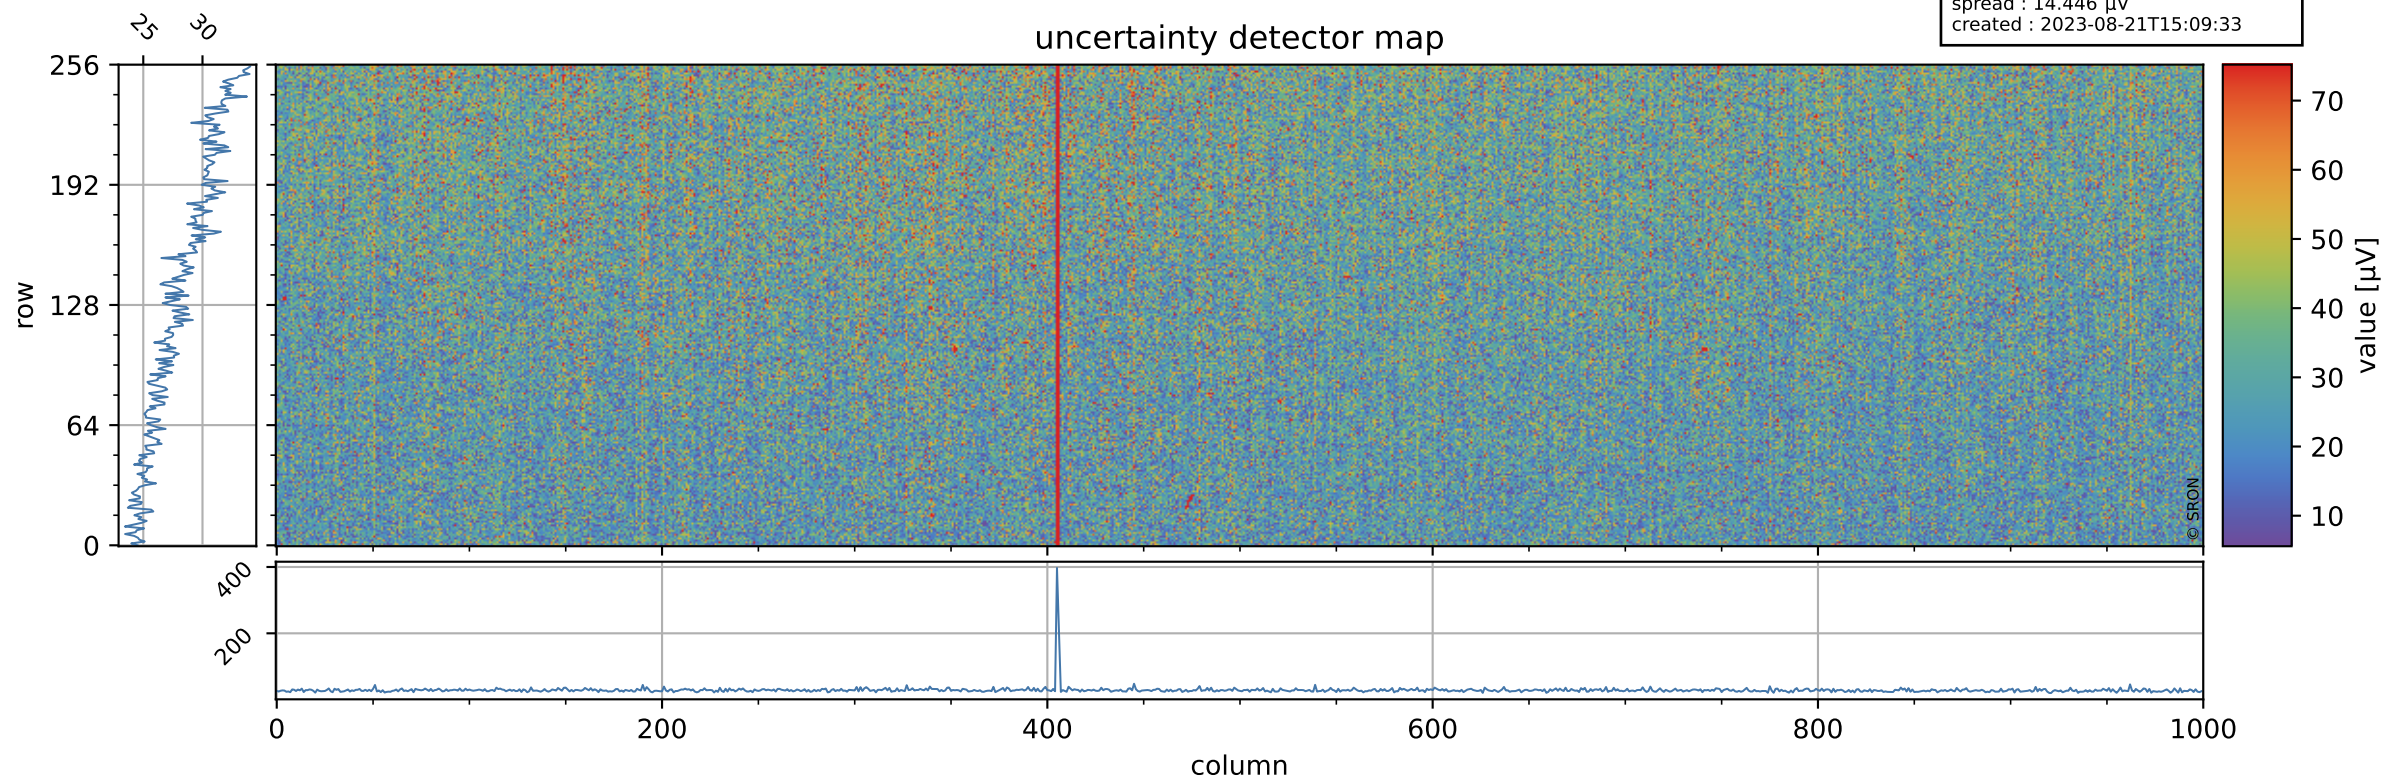

# Tropomi SWIR offset (official)

orbits : 20 in [21772, 21817]  
coverage : 2021-12-26 / 2021-12-29  
median : 0.5259 V  
spread : 0.035912 V  
created : 2023-08-21T15:09:32

## value detector map

# Tropomi SWIR offset (official)

orbits : 20 in [21772, 21817]  
coverage : 2021-12-26 / 2021-12-29  
median : 28.396  $\mu\text{V}$   
spread : 14.446  $\mu\text{V}$   
created : 2023-08-21T15:09:33

# Tropomi SWIR offset (official) ground-tracks of Sentinel-5P

orbits : 20 in [21772, 21817]  
coverage : 2021-12-26 / 2021-12-29  
created : 2023-08-21T15:09:33