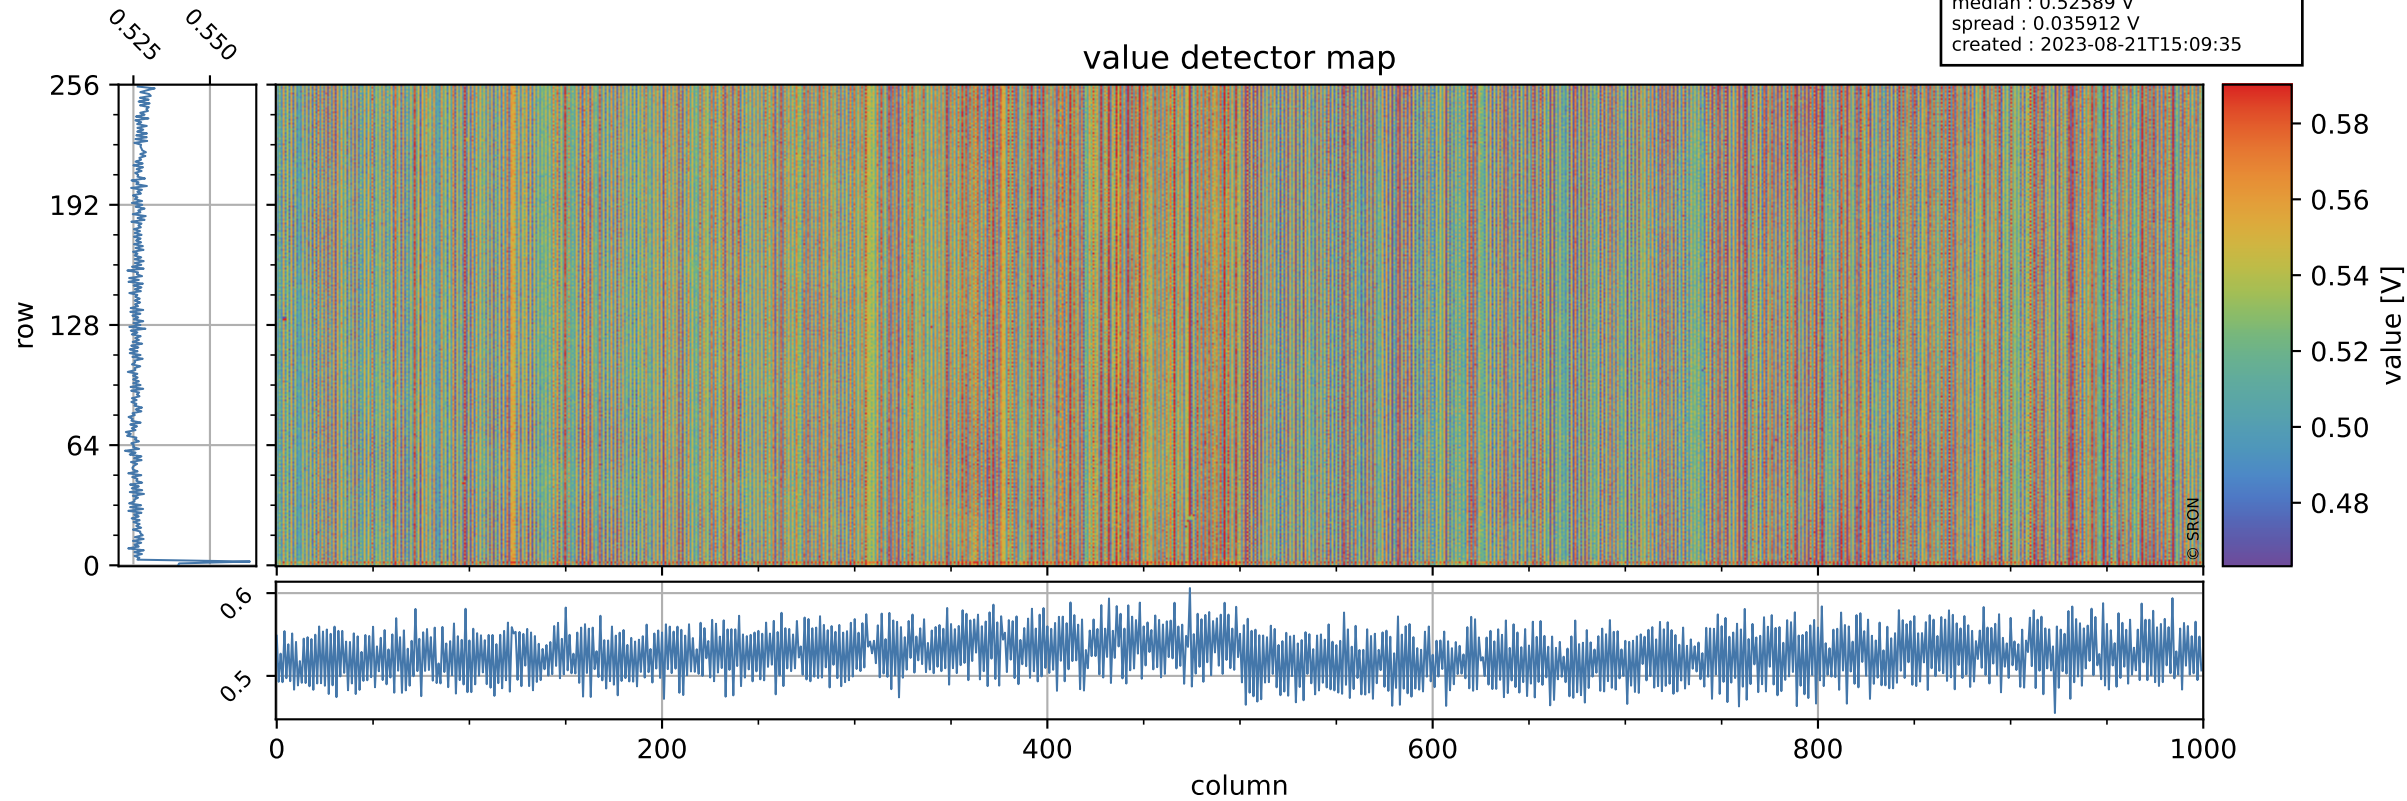

Tropomi SWIR offset (official)

orbits : 19 in [21787, 21832]
coverage : 2021-12-27 / 2021-12-30
median : 0.52589 V
spread : 0.035912 V
created : 2023-08-21T15:09:35

value detector map

Tropomi SWIR offset (official)

orbits : 19 in [21787, 21832]
coverage : 2021-12-27 / 2021-12-30
median : 28.948 μV
spread : 14.581 μV
created : 2023-08-21T15:09:35

Tropomi SWIR offset (official)

orbits : 19 in [21787, 21832]
coverage : 2021-12-27 / 2021-12-30
median : -0.12068 mV
spread : 0.39966 mV
created : 2023-08-21T15:09:36

value compared with SWIR offset CKD

Tropomi SWIR offset (official) ground-tracks of Sentinel-5P

orbits : 19 in [21787, 21832]
coverage : 2021-12-27 / 2021-12-30
created : 2023-08-21T15:09:36

Tropomi SWIR offset (official)

orbits : [2827, 21832]
coverage : 2018-04-30 / 2021-12-30
created : 2023-08-21T15:09:37

trend of detector median & temperatures