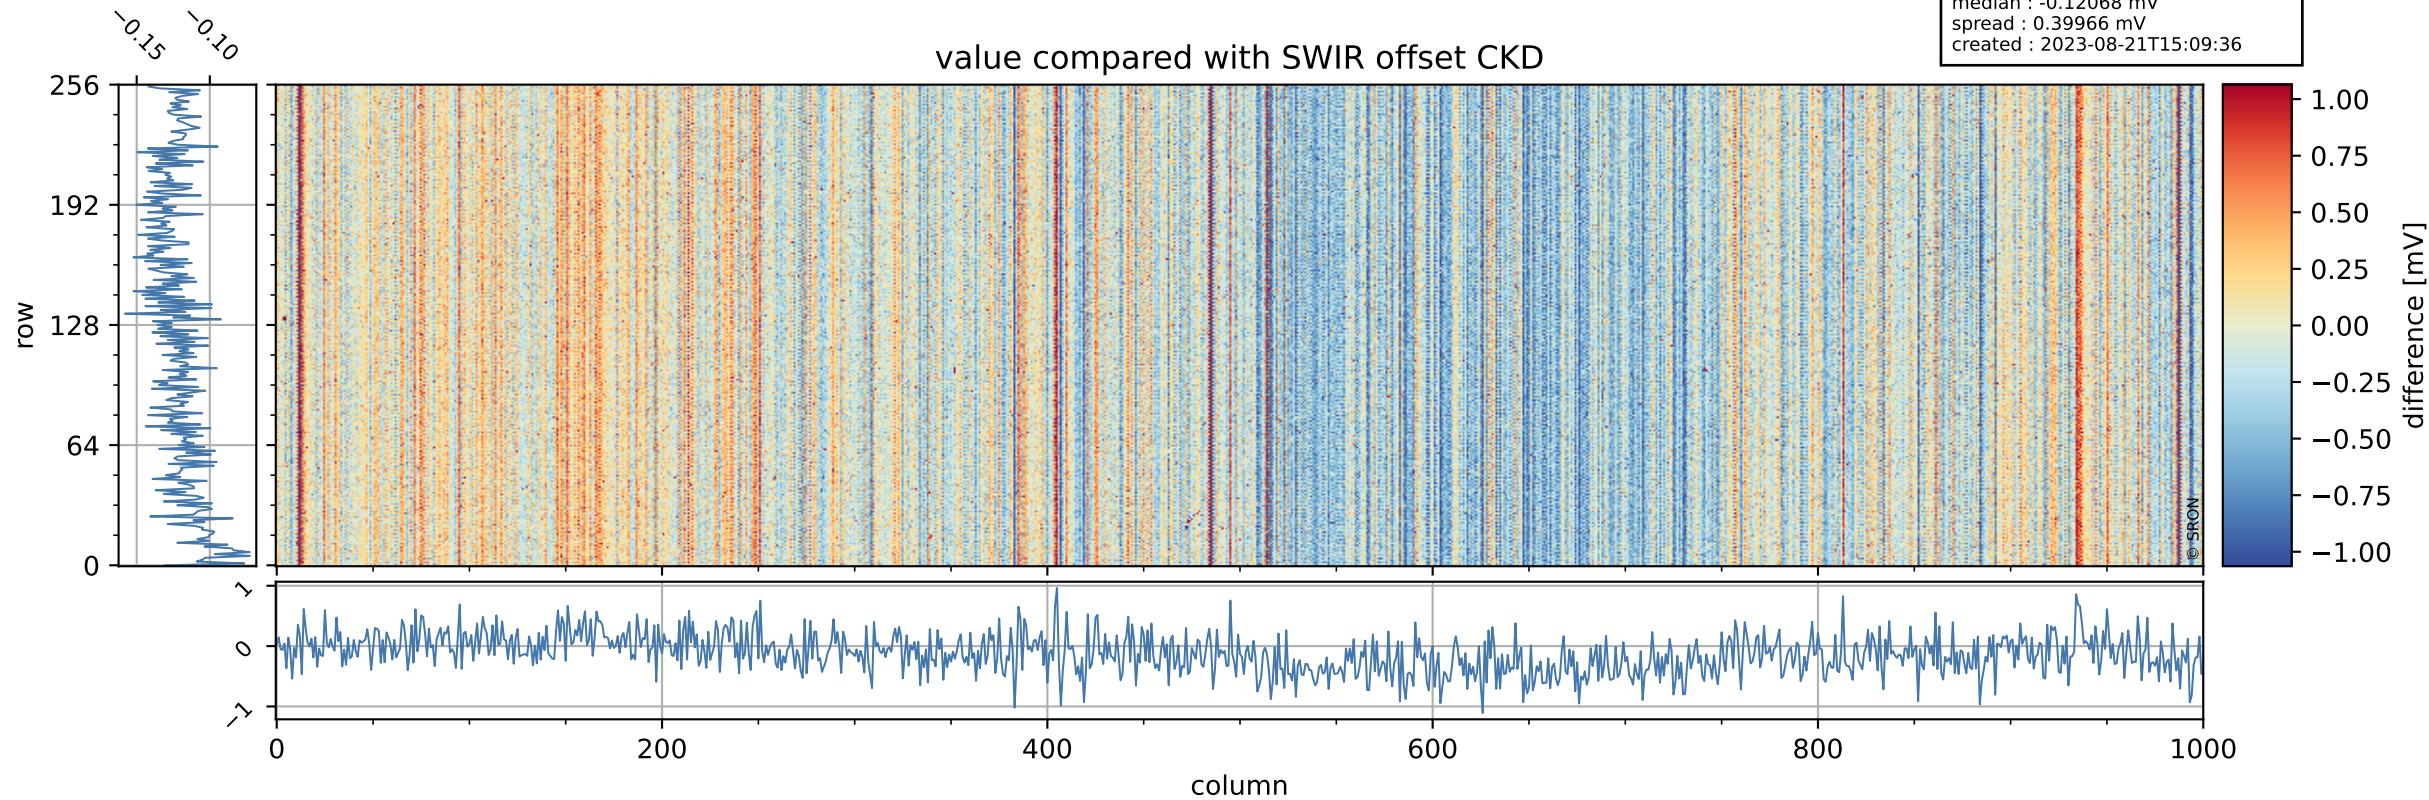

Tropomi SWIR offset (official)

orbits : 19 in [21787, 21832]
coverage : 2021-12-27 / 2021-12-30
median : 0.52589 V
spread : 0.035912 V
created : 2023-08-21T15:09:35

value detector map

Tropomi SWIR offset (official)

orbits : 19 in [21787, 21832]
coverage : 2021-12-27 / 2021-12-30
median : 28.948 μV
spread : 14.581 μV
created : 2023-08-21T15:09:35

Tropomi SWIR offset (official)

orbits : 19 in [21787, 21832]
coverage : 2021-12-27 / 2021-12-30
median : -0.12068 mV
spread : 0.39966 mV
created : 2023-08-21T15:09:36

value compared with SWIR offset CKD

Tropomi SWIR offset (official) ground-tracks of Sentinel-5P

orbits : 19 in [21787, 21832]
coverage : 2021-12-27 / 2021-12-30
created : 2023-08-21T15:09:36

Tropomi SWIR offset (official)

orbits : [2827, 21832]
coverage : 2018-04-30 / 2021-12-30
created : 2023-08-21T15:09:37

trend of detector median & temperatures