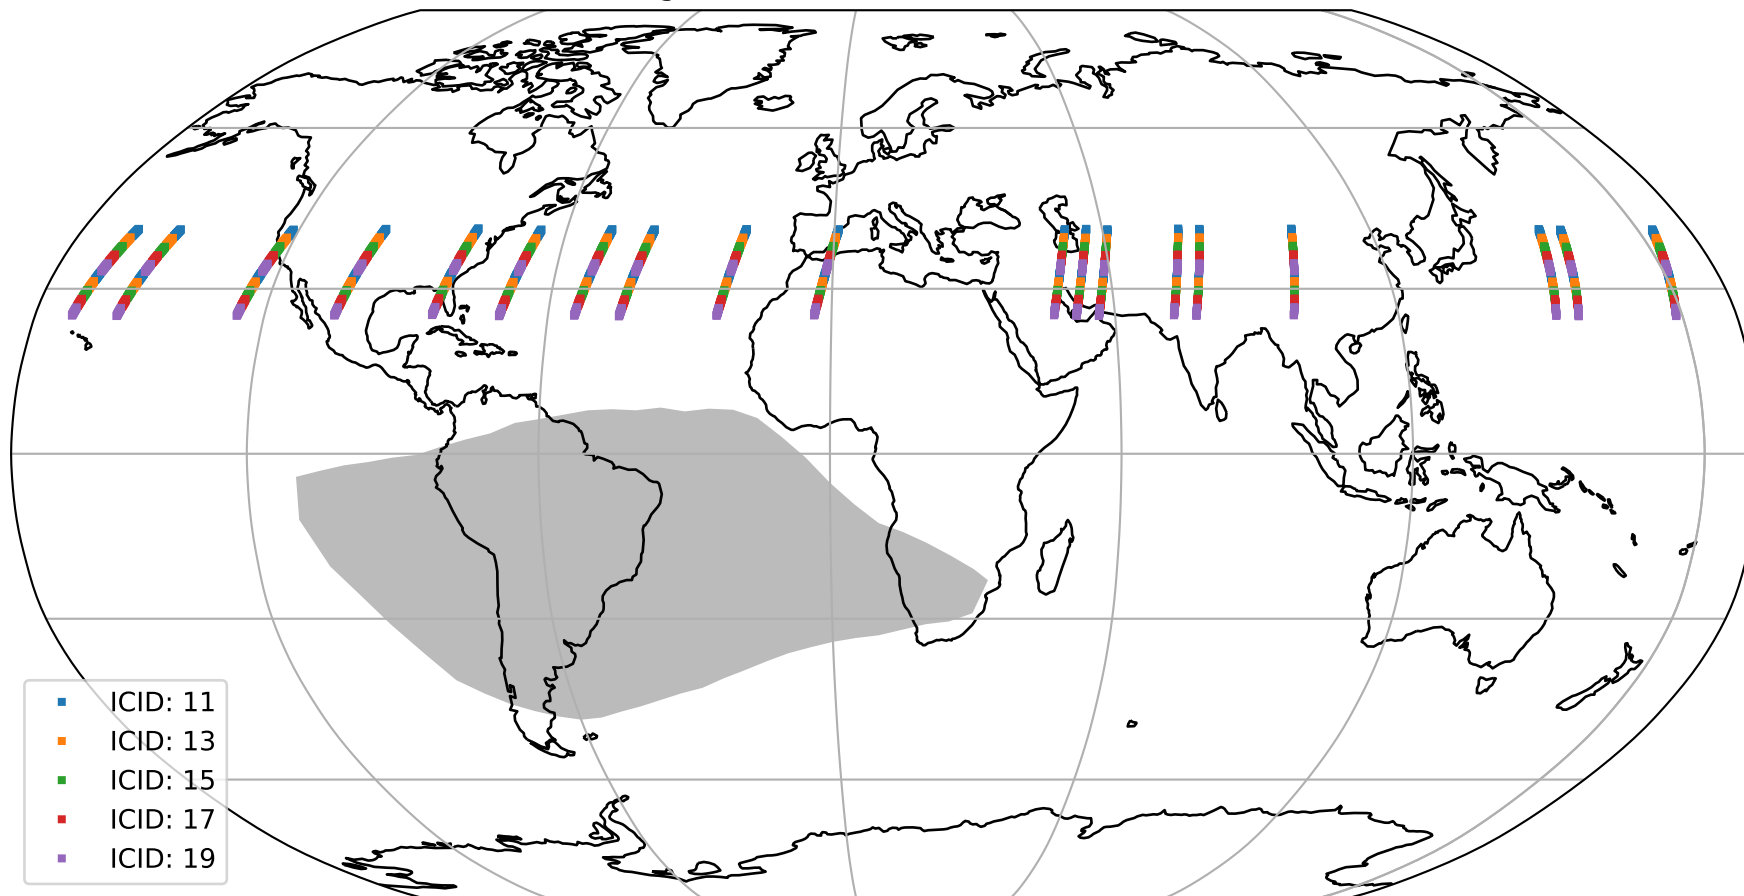

Tropomi SWIR offset (official)

orbits : 19 in [21787, 21832]
coverage : 2021-12-27 / 2021-12-30
median : 0.52589 V
spread : 0.035912 V
created : 2023-08-21T15:09:35

value detector map

Tropomi SWIR offset (official)

orbits : 19 in [21787, 21832]
coverage : 2021-12-27 / 2021-12-30
median : 28.948 μV
spread : 14.581 μV
created : 2023-08-21T15:09:35

Tropomi SWIR offset (official)

orbits : 19 in [21787, 21832]
coverage : 2021-12-27 / 2021-12-30
median : -0.12068 mV
spread : 0.39966 mV
created : 2023-08-21T15:09:36

value compared with SWIR offset CKD

Tropomi SWIR offset (official) ground-tracks of Sentinel-5P

orbits : 19 in [21787, 21832]
coverage : 2021-12-27 / 2021-12-30
created : 2023-08-21T15:09:36

Tropomi SWIR offset (official)

orbits : [2827, 21832]
coverage : 2018-04-30 / 2021-12-30
created : 2023-08-21T15:09:37

trend of detector median & temperatures