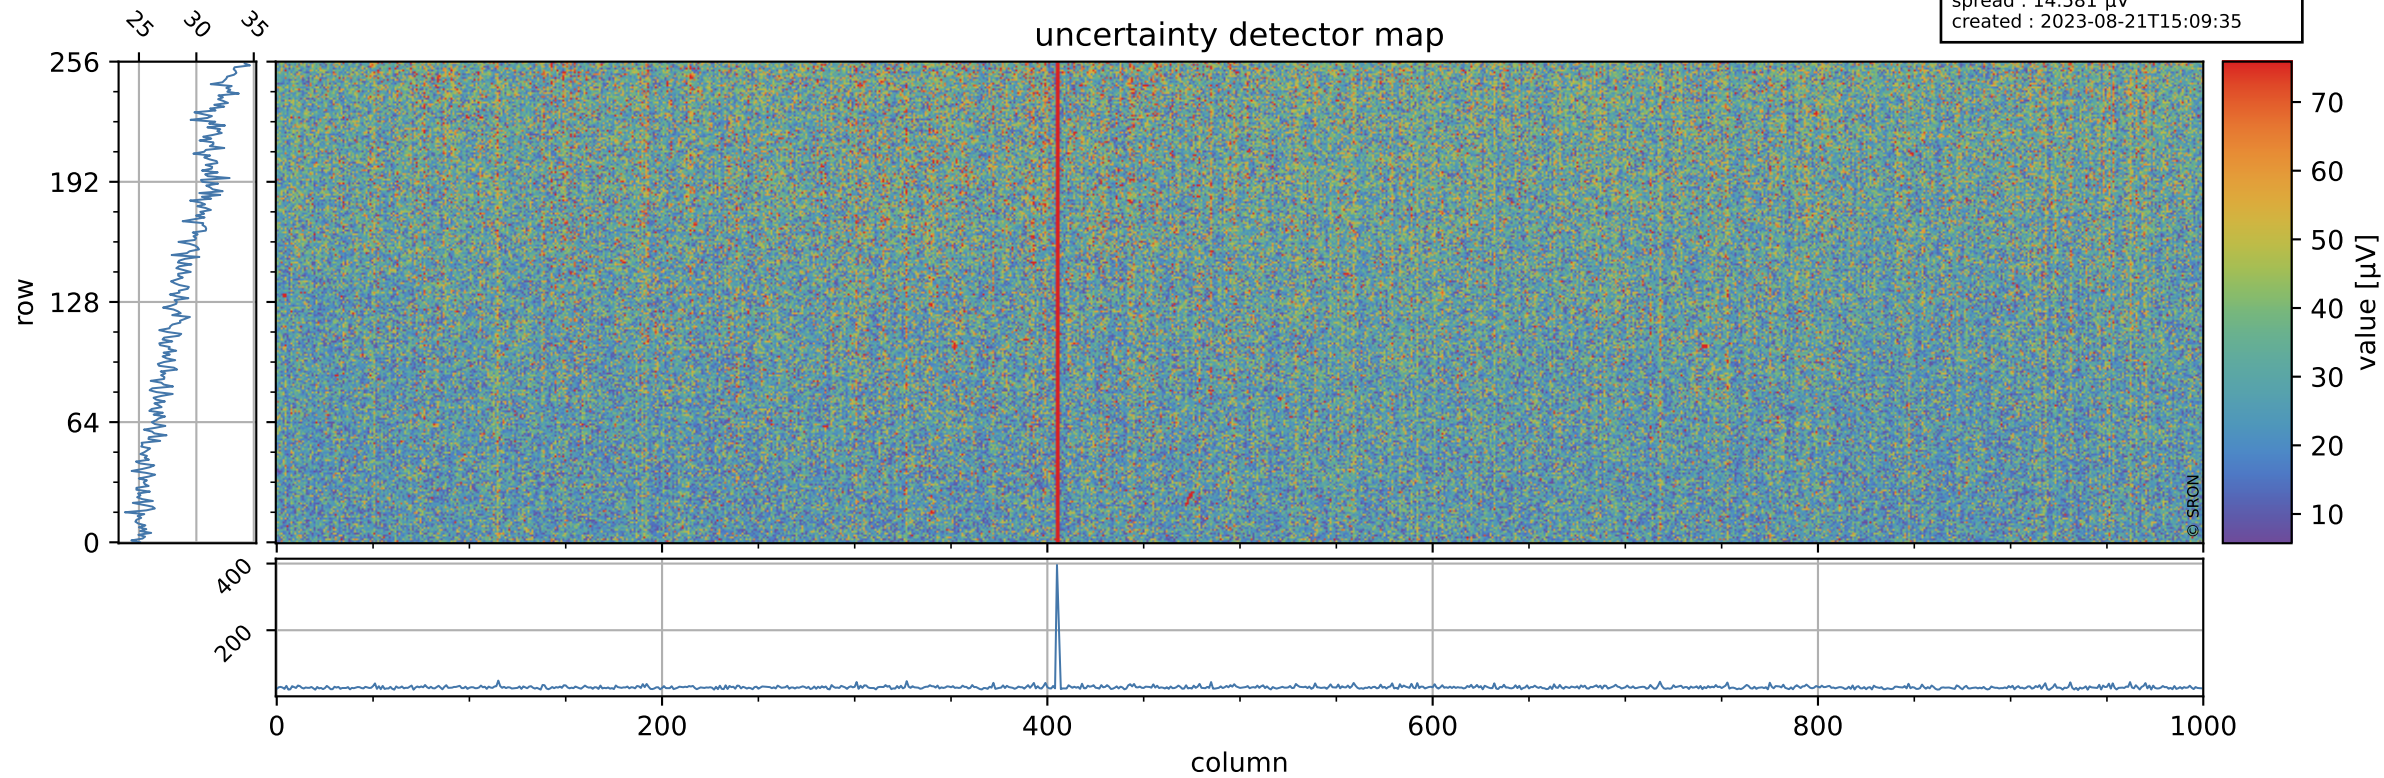

Tropomi SWIR offset (official)

orbits : 19 in [21787, 21832]
coverage : 2021-12-27 / 2021-12-30
median : 0.52589 V
spread : 0.035912 V
created : 2023-08-21T15:09:35

value detector map

Tropomi SWIR offset (official)

orbits : 19 in [21787, 21832]
coverage : 2021-12-27 / 2021-12-30
median : 28.948 μV
spread : 14.581 μV
created : 2023-08-21T15:09:35

Tropomi SWIR offset (official)

orbits : 19 in [21787, 21832]
coverage : 2021-12-27 / 2021-12-30
median : -0.12068 mV
spread : 0.39966 mV
created : 2023-08-21T15:09:36

value compared with SWIR offset CKD

Tropomi SWIR offset (official) ground-tracks of Sentinel-5P

orbits : 19 in [21787, 21832]
coverage : 2021-12-27 / 2021-12-30
created : 2023-08-21T15:09:36

Tropomi SWIR offset (official)

orbits : [2827, 21832]
coverage : 2018-04-30 / 2021-12-30
created : 2023-08-21T15:09:37

trend of detector median & temperatures