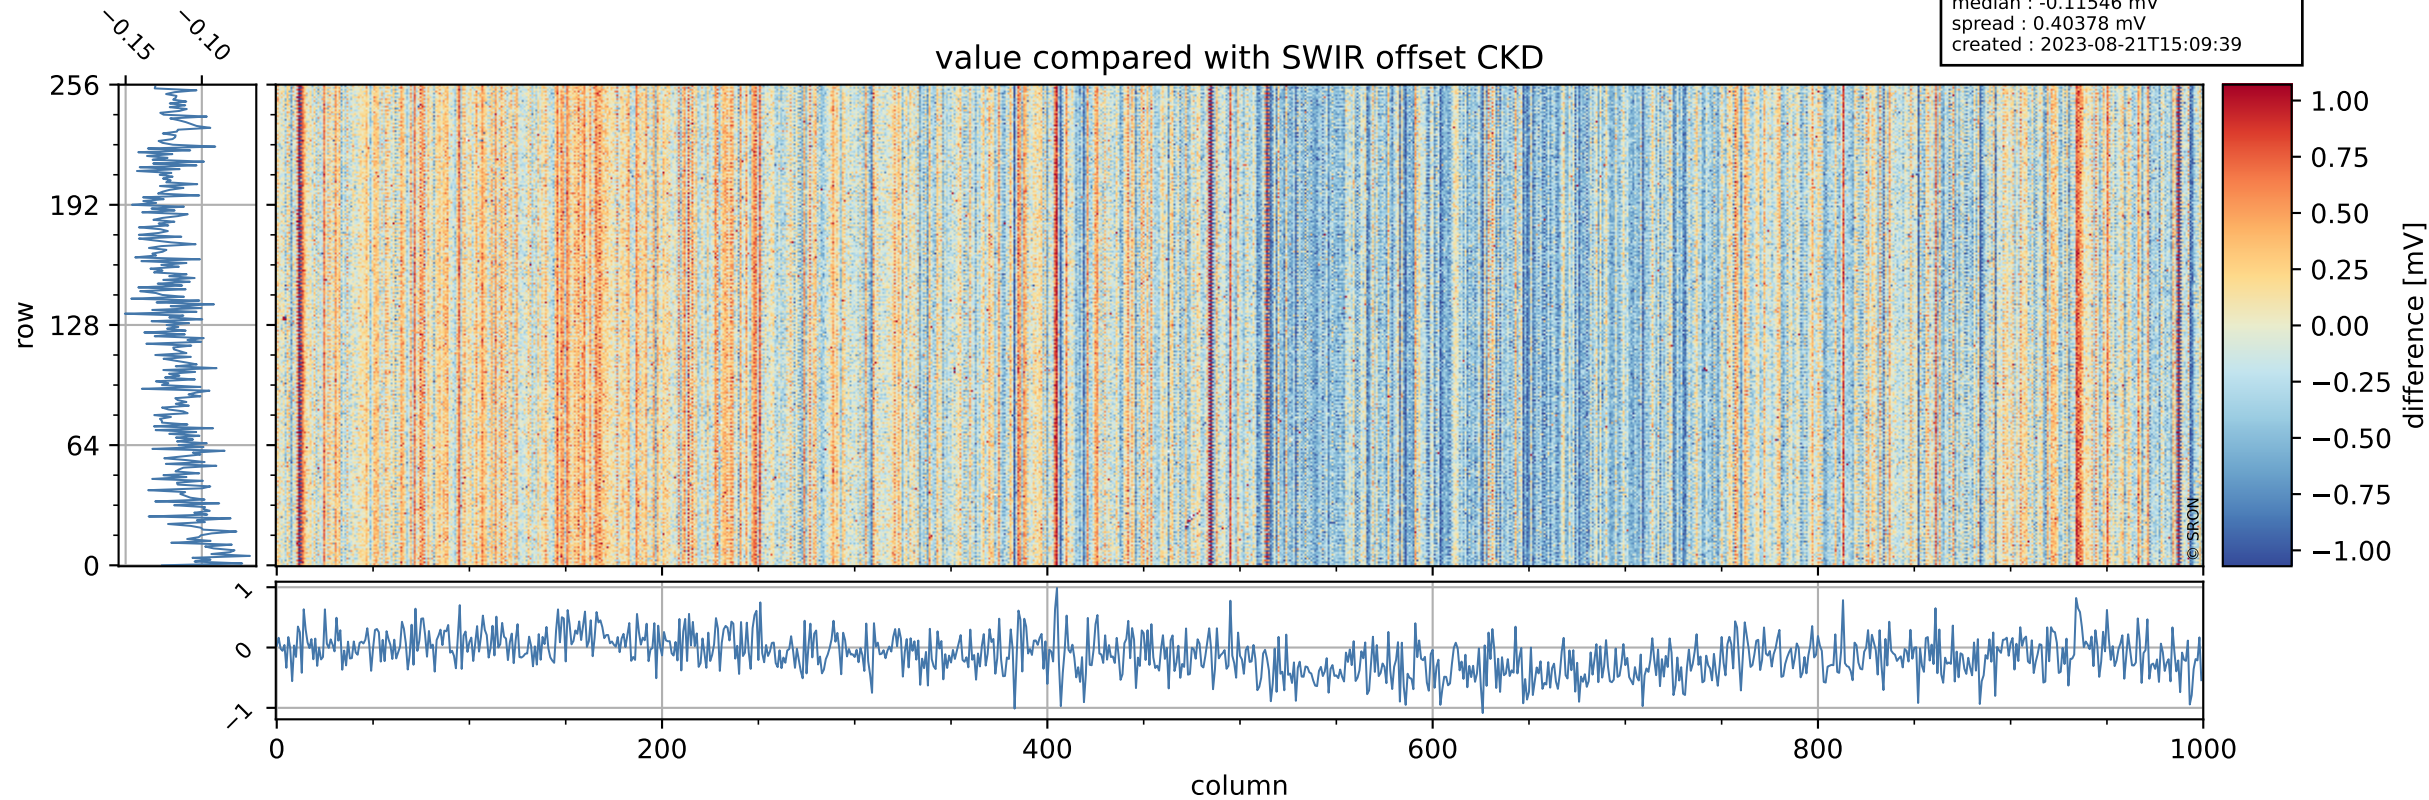

Tropomi SWIR offset (official)

orbits : 20 in [21802, 21847]
coverage : 2021-12-28 / 2021-12-31
median : 0.5259 V
spread : 0.03591 V
created : 2023-08-21T15:09:38

value detector map

Tropomi SWIR offset (official)

orbits : 20 in [21802, 21847]
coverage : 2021-12-28 / 2021-12-31
median : 28.283 μV
spread : 14.356 μV
created : 2023-08-21T15:09:39

Tropomi SWIR offset (official)

orbits : 20 in [21802, 21847]
coverage : 2021-12-28 / 2021-12-31
median : -0.11546 mV
spread : 0.40378 mV
created : 2023-08-21T15:09:39

value compared with SWIR offset CKD

Tropomi SWIR offset (official) ground-tracks of Sentinel-5P

orbits : 20 in [21802, 21847]
coverage : 2021-12-28 / 2021-12-31
created : 2023-08-21T15:09:40

Tropomi SWIR offset (official)

orbits : [2827, 21847]
coverage : 2018-04-30 / 2021-12-31
created : 2023-08-21T15:09:40

trend of detector median & temperatures