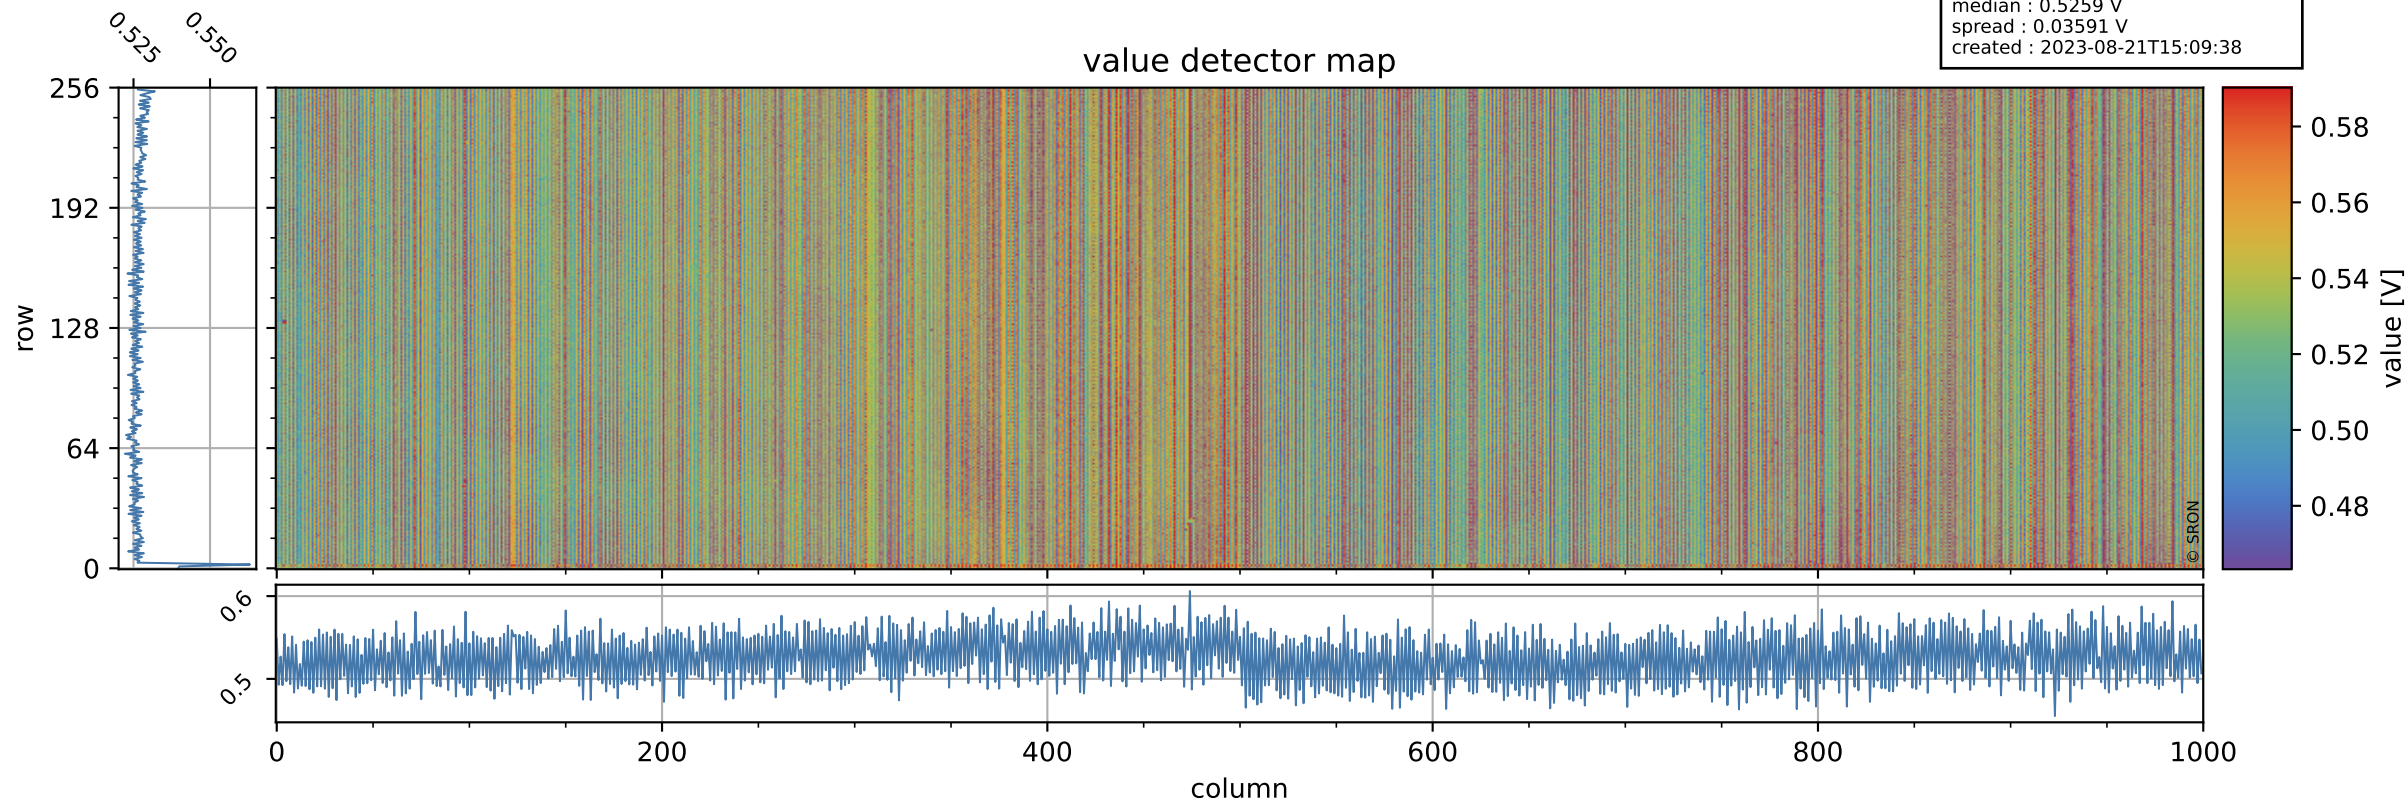

Tropomi SWIR offset (official)

orbits : 20 in [21802, 21847]
coverage : 2021-12-28 / 2021-12-31
median : 0.5259 V
spread : 0.03591 V
created : 2023-08-21T15:09:38

value detector map

Tropomi SWIR offset (official)

orbits : 20 in [21802, 21847]
coverage : 2021-12-28 / 2021-12-31
median : 28.283 μV
spread : 14.356 μV
created : 2023-08-21T15:09:39

Tropomi SWIR offset (official)

orbits : 20 in [21802, 21847]
coverage : 2021-12-28 / 2021-12-31
median : -0.11546 mV
spread : 0.40378 mV
created : 2023-08-21T15:09:39

value compared with SWIR offset CKD

Tropomi SWIR offset (official) ground-tracks of Sentinel-5P

orbits : 20 in [21802, 21847]
coverage : 2021-12-28 / 2021-12-31
created : 2023-08-21T15:09:40

Tropomi SWIR offset (official)

orbits : [2827, 21847]
coverage : 2018-04-30 / 2021-12-31
created : 2023-08-21T15:09:40

trend of detector median & temperatures