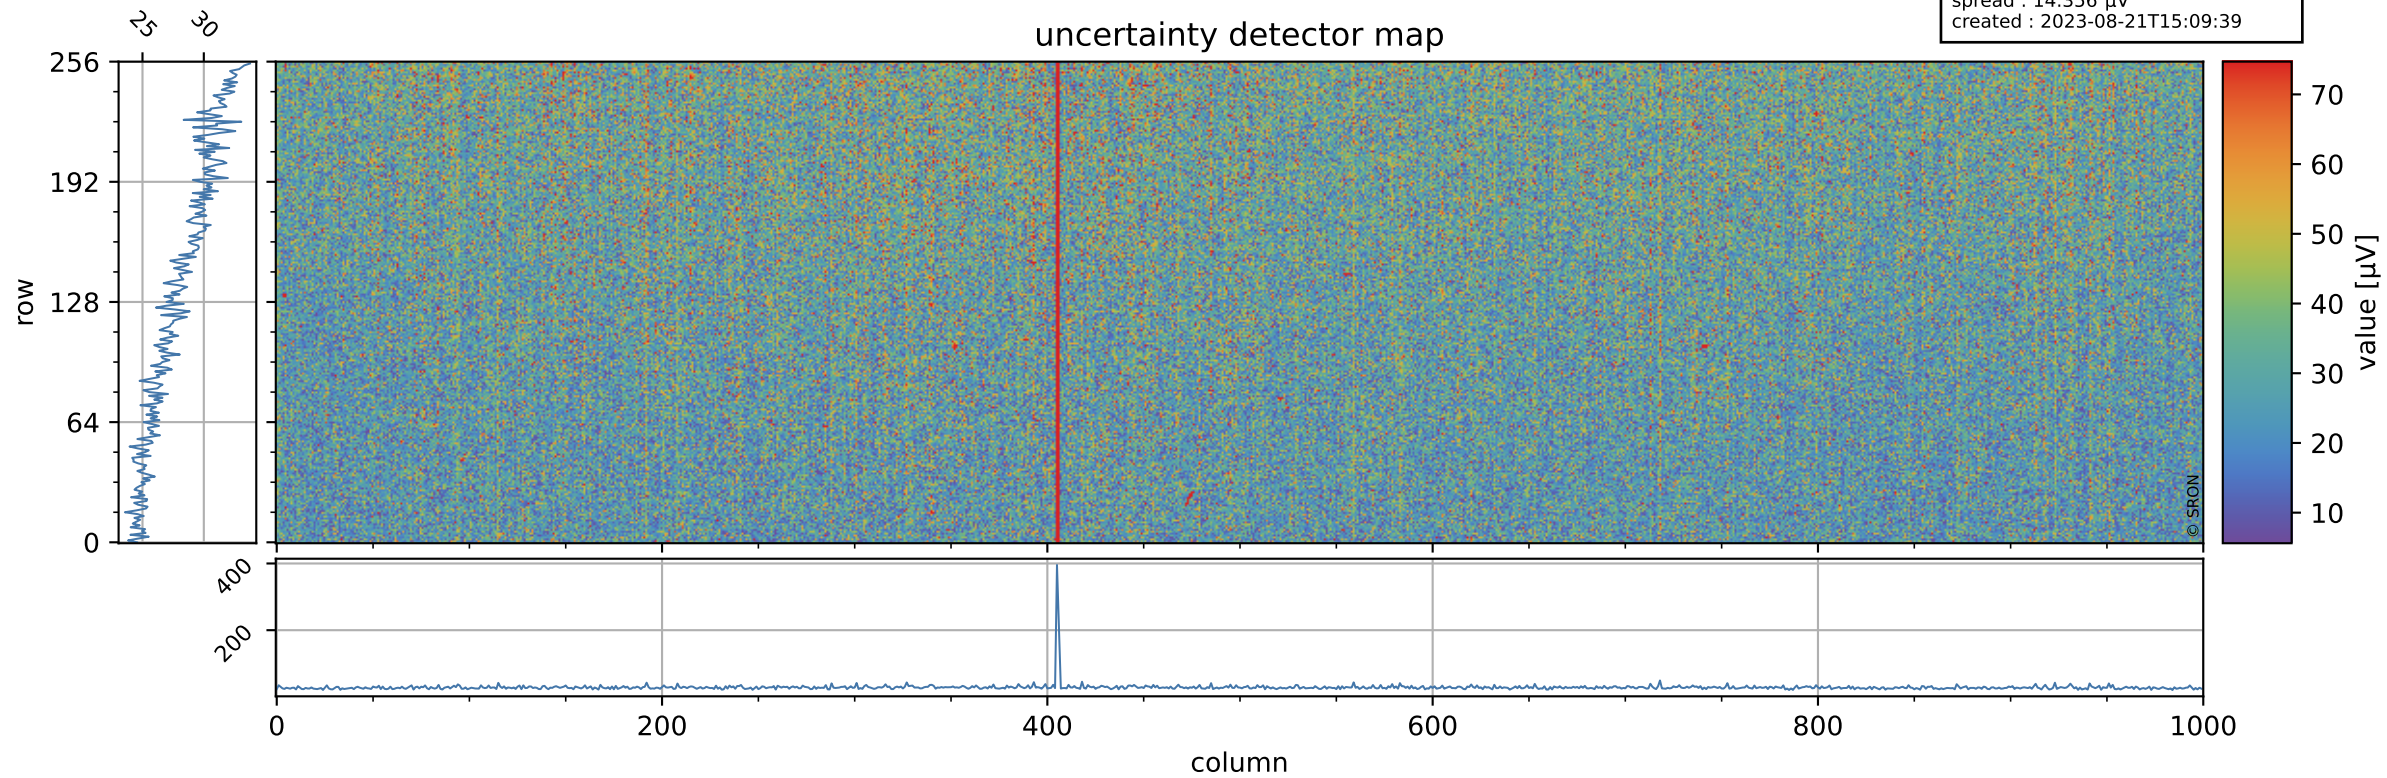

Tropomi SWIR offset (official)

orbits : 20 in [21802, 21847]
coverage : 2021-12-28 / 2021-12-31
median : 0.5259 V
spread : 0.03591 V
created : 2023-08-21T15:09:38

value detector map

Tropomi SWIR offset (official)

orbits : 20 in [21802, 21847]
coverage : 2021-12-28 / 2021-12-31
median : 28.283 μV
spread : 14.356 μV
created : 2023-08-21T15:09:39

Tropomi SWIR offset (official)

orbits : 20 in [21802, 21847]
coverage : 2021-12-28 / 2021-12-31
median : -0.11546 mV
spread : 0.40378 mV
created : 2023-08-21T15:09:39

value compared with SWIR offset CKD

Tropomi SWIR offset (official) ground-tracks of Sentinel-5P

orbits : 20 in [21802, 21847]
coverage : 2021-12-28 / 2021-12-31
created : 2023-08-21T15:09:40

Tropomi SWIR offset (official)

orbits : [2827, 21847]
coverage : 2018-04-30 / 2021-12-31
created : 2023-08-21T15:09:40

trend of detector median & temperatures