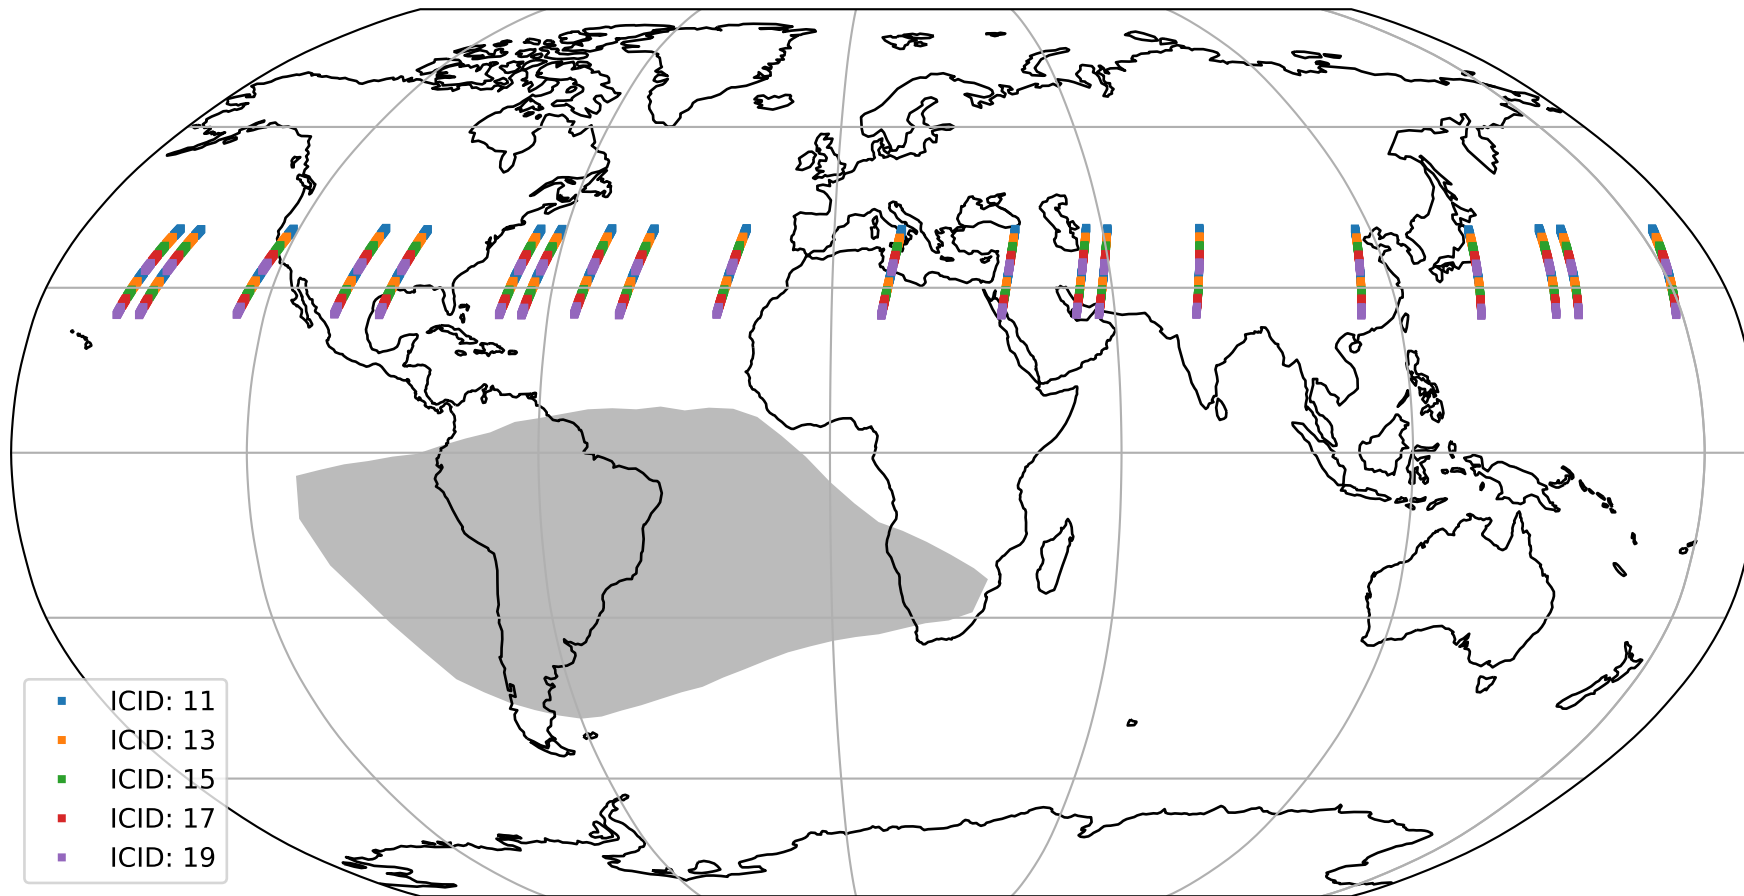

Tropomi SWIR offset (official)

orbits : 20 in [21802, 21847]
coverage : 2021-12-28 / 2021-12-31
median : 0.5259 V
spread : 0.03591 V
created : 2023-08-21T15:09:38

value detector map

Tropomi SWIR offset (official)

orbits : 20 in [21802, 21847]
coverage : 2021-12-28 / 2021-12-31
median : 28.283 μV
spread : 14.356 μV
created : 2023-08-21T15:09:39

Tropomi SWIR offset (official)

orbits : 20 in [21802, 21847]
coverage : 2021-12-28 / 2021-12-31
median : -0.11546 mV
spread : 0.40378 mV
created : 2023-08-21T15:09:39

value compared with SWIR offset CKD

Tropomi SWIR offset (official) ground-tracks of Sentinel-5P

orbits : 20 in [21802, 21847]
coverage : 2021-12-28 / 2021-12-31
created : 2023-08-21T15:09:40

Tropomi SWIR offset (official)

orbits : [2827, 21847]
coverage : 2018-04-30 / 2021-12-31
created : 2023-08-21T15:09:40

trend of detector median & temperatures