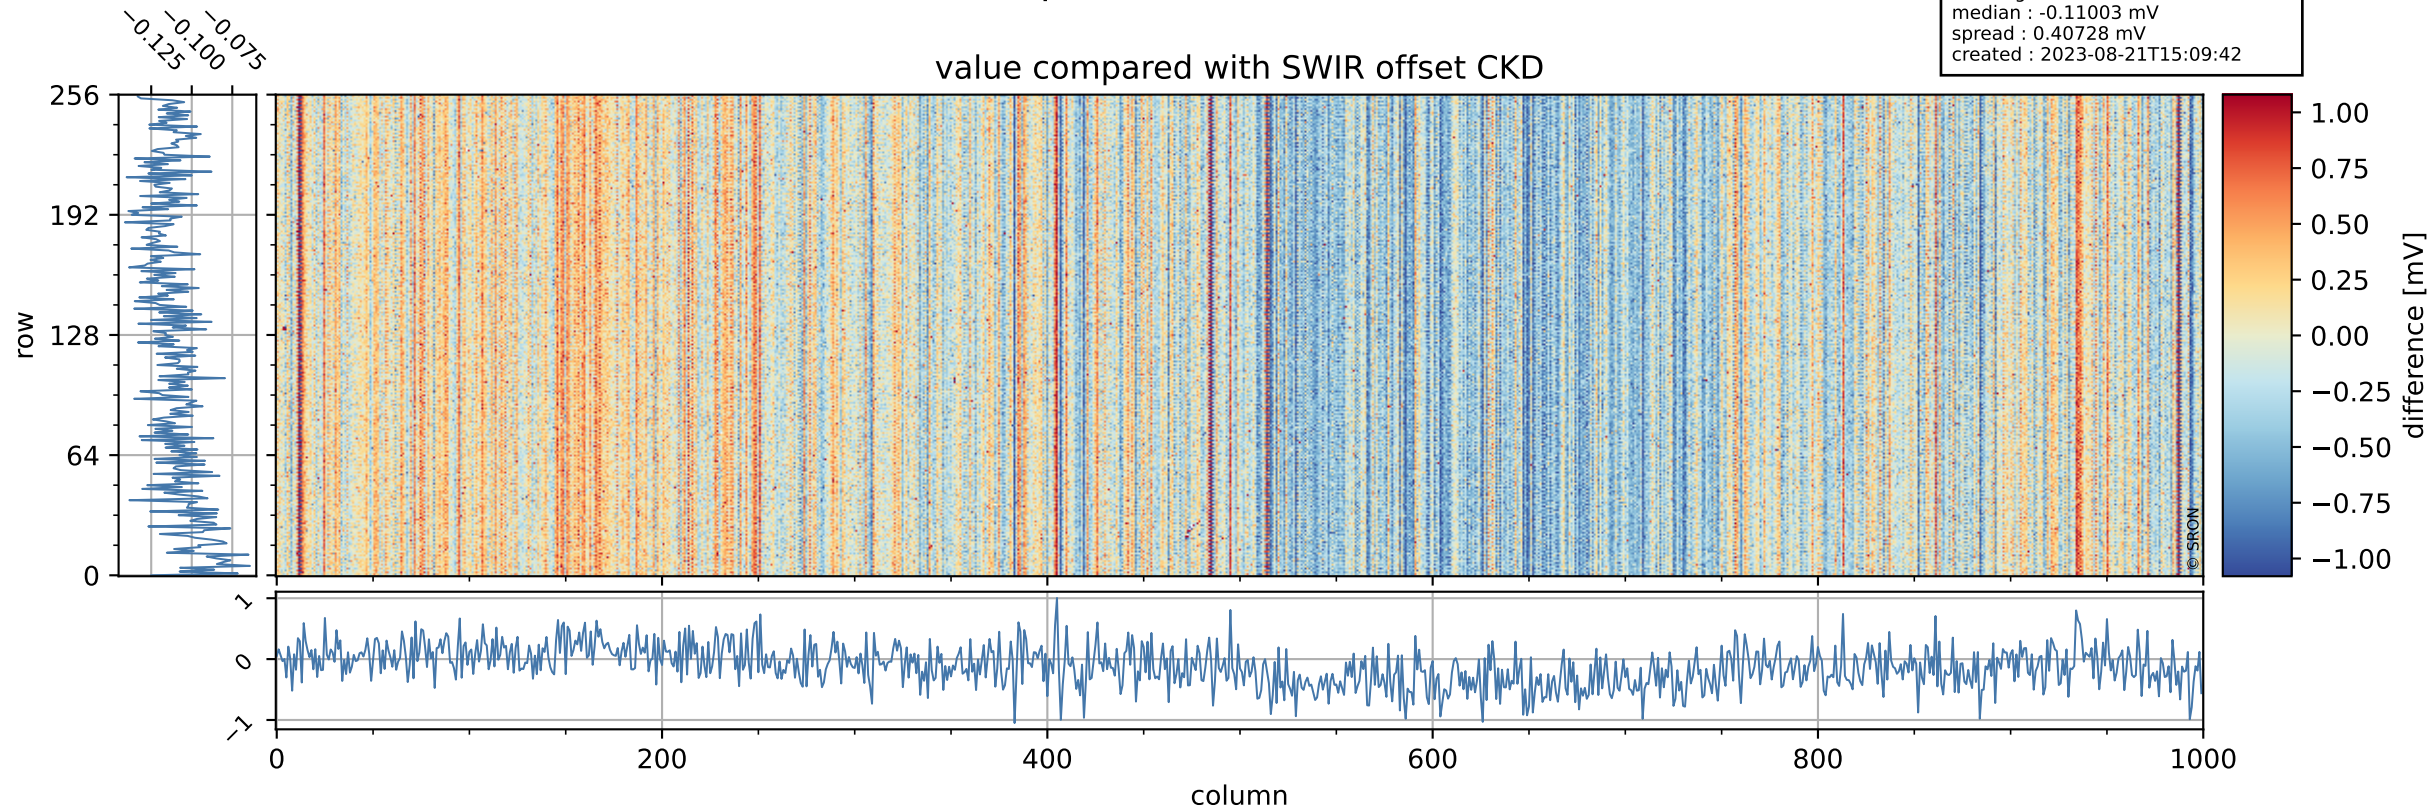

Tropomi SWIR offset (official)

orbits : 19 in [21817, 21862]
coverage : 2021-12-29 / 2022-01-01
median : 0.5259 V
spread : 0.035911 V
created : 2023-08-21T15:09:41

value detector map

Tropomi SWIR offset (official)

orbits : 19 in [21817, 21862]
coverage : 2021-12-29 / 2022-01-01
median : 27.897 μV
spread : 14.253 μV
created : 2023-08-21T15:09:42

Tropomi SWIR offset (official)

orbits : 19 in [21817, 21862]
coverage : 2021-12-29 / 2022-01-01
median : -0.11003 mV
spread : 0.40728 mV
created : 2023-08-21T15:09:42

value compared with SWIR offset CKD

Tropomi SWIR offset (official) ground-tracks of Sentinel-5P

orbits : 19 in [21817, 21862]
coverage : 2021-12-29 / 2022-01-01
created : 2023-08-21T15:09:43

Tropomi SWIR offset (official)

orbits : [2827, 21862]
coverage : 2018-04-30 / 2022-01-01
created : 2023-08-21T15:09:43

trend of detector median & temperatures