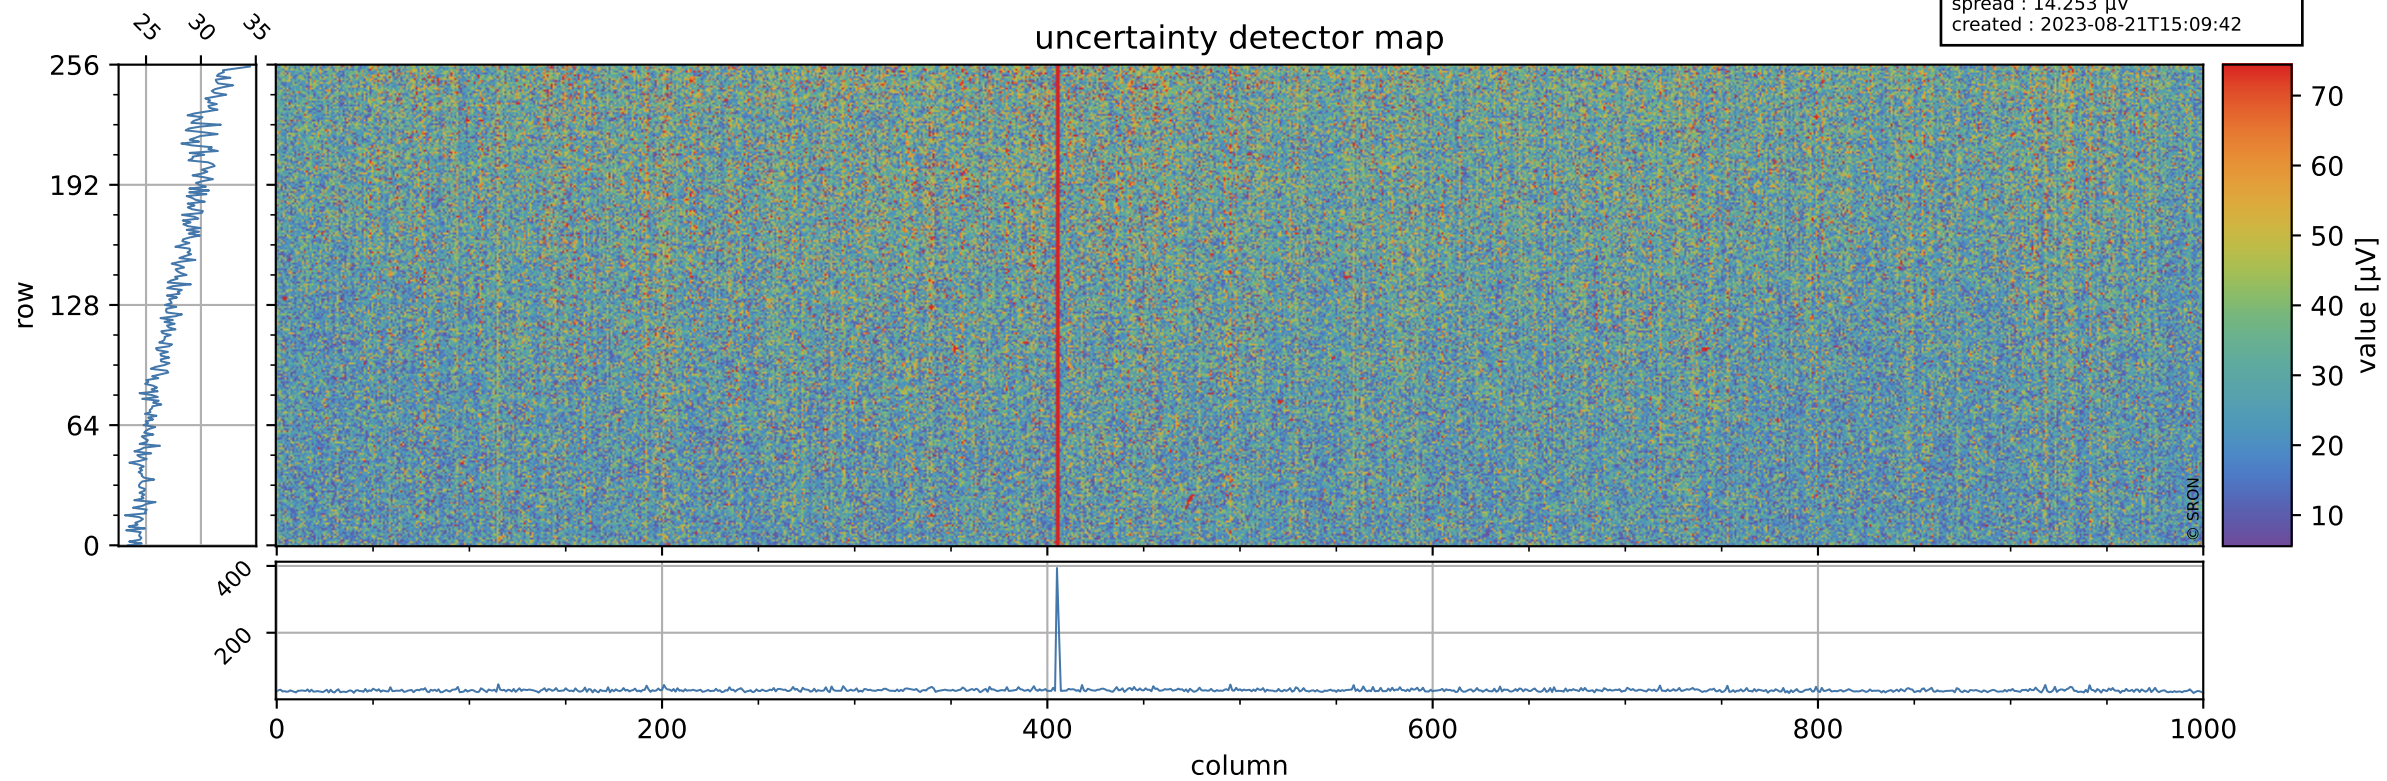

Tropomi SWIR offset (official)

orbits : 19 in [21817, 21862]
coverage : 2021-12-29 / 2022-01-01
median : 0.5259 V
spread : 0.035911 V
created : 2023-08-21T15:09:41

value detector map

Tropomi SWIR offset (official)

orbits : 19 in [21817, 21862]
coverage : 2021-12-29 / 2022-01-01
median : 27.897 μV
spread : 14.253 μV
created : 2023-08-21T15:09:42

Tropomi SWIR offset (official)

orbits : 19 in [21817, 21862]
coverage : 2021-12-29 / 2022-01-01
median : -0.11003 mV
spread : 0.40728 mV
created : 2023-08-21T15:09:42

value compared with SWIR offset CKD

Tropomi SWIR offset (official) ground-tracks of Sentinel-5P

orbits : 19 in [21817, 21862]
coverage : 2021-12-29 / 2022-01-01
created : 2023-08-21T15:09:43

Tropomi SWIR offset (official)

orbits : [2827, 21862]
coverage : 2018-04-30 / 2022-01-01
created : 2023-08-21T15:09:43

trend of detector median & temperatures