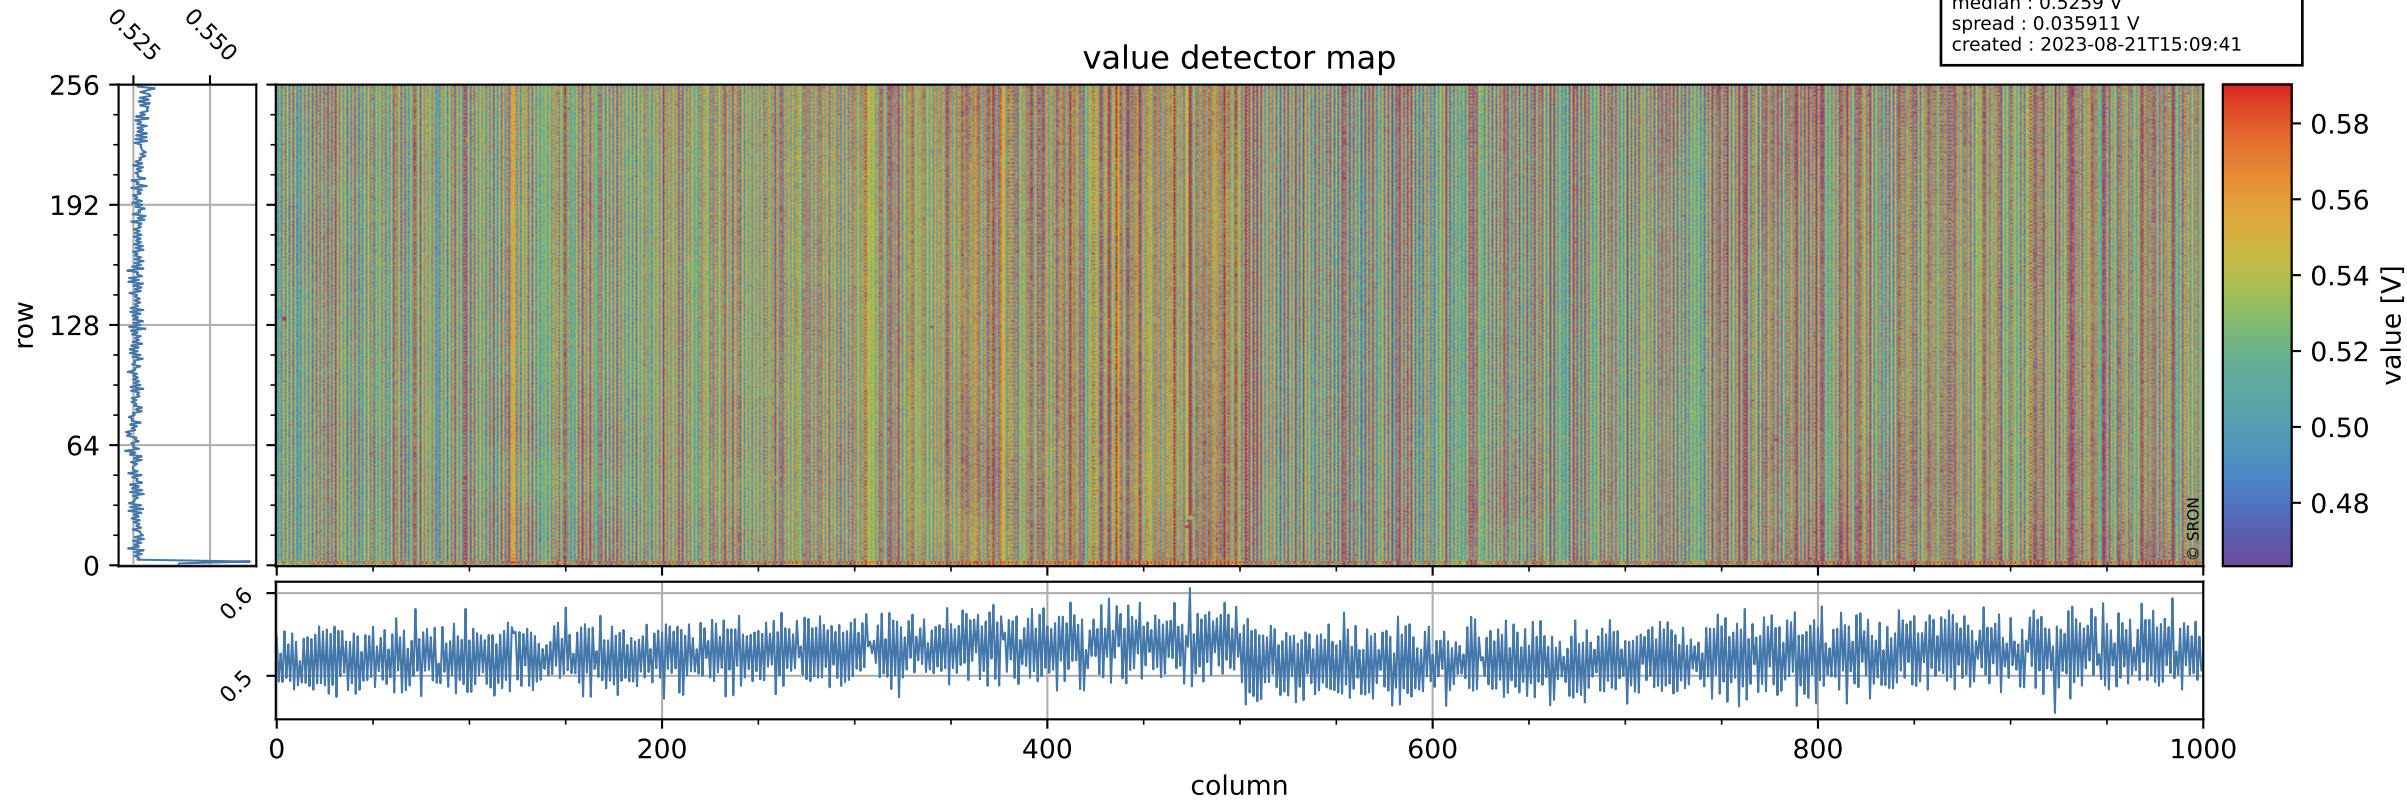

Tropomi SWIR offset (official)

orbits : 19 in [21817, 21862]
coverage : 2021-12-29 / 2022-01-01
median : 0.5259 V
spread : 0.035911 V
created : 2023-08-21T15:09:41

value detector map

Tropomi SWIR offset (official)

orbits : 19 in [21817, 21862]
coverage : 2021-12-29 / 2022-01-01
median : 27.897 μV
spread : 14.253 μV
created : 2023-08-21T15:09:42

Tropomi SWIR offset (official)

orbits : 19 in [21817, 21862]
coverage : 2021-12-29 / 2022-01-01
median : -0.11003 mV
spread : 0.40728 mV
created : 2023-08-21T15:09:42

value compared with SWIR offset CKD

Tropomi SWIR offset (official) ground-tracks of Sentinel-5P

orbits : 19 in [21817, 21862]
coverage : 2021-12-29 / 2022-01-01
created : 2023-08-21T15:09:43

Tropomi SWIR offset (official)

orbits : [2827, 21862]
coverage : 2018-04-30 / 2022-01-01
created : 2023-08-21T15:09:43

trend of detector median & temperatures