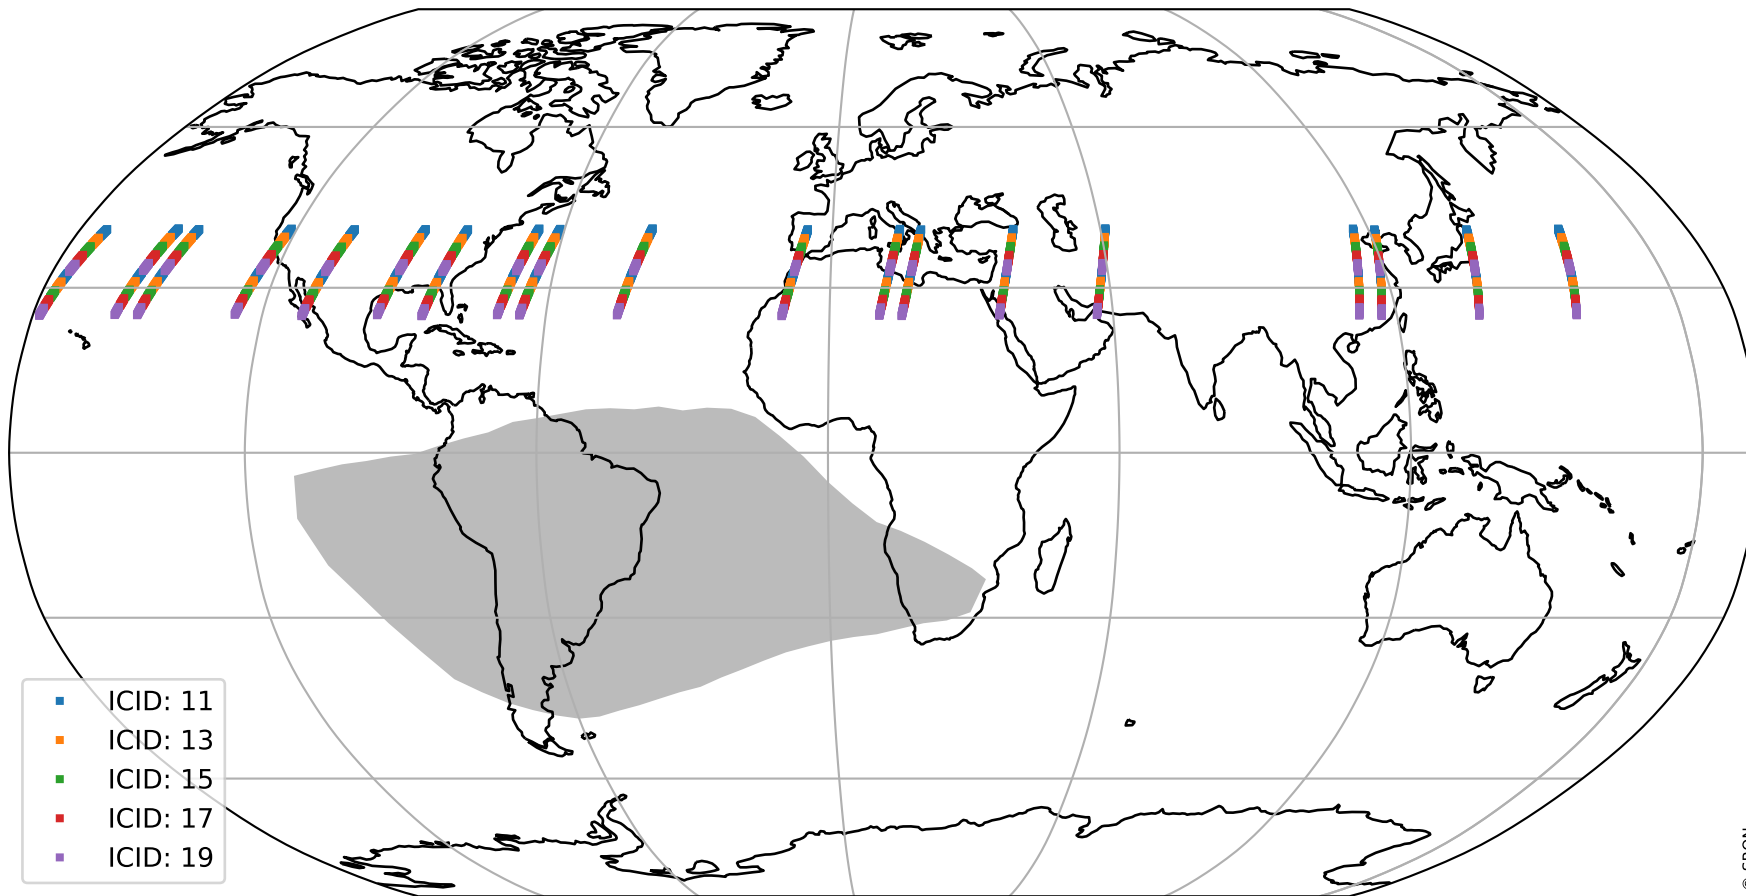

Tropomi SWIR offset (official)

orbits : 19 in [21817, 21862]
coverage : 2021-12-29 / 2022-01-01
median : 0.5259 V
spread : 0.035911 V
created : 2023-08-21T15:09:41

value detector map

Tropomi SWIR offset (official)

orbits : 19 in [21817, 21862]
coverage : 2021-12-29 / 2022-01-01
median : 27.897 μV
spread : 14.253 μV
created : 2023-08-21T15:09:42

Tropomi SWIR offset (official)

orbits : 19 in [21817, 21862]
coverage : 2021-12-29 / 2022-01-01
median : -0.11003 mV
spread : 0.40728 mV
created : 2023-08-21T15:09:42

value compared with SWIR offset CKD

Tropomi SWIR offset (official) ground-tracks of Sentinel-5P

orbits : 19 in [21817, 21862]
coverage : 2021-12-29 / 2022-01-01
created : 2023-08-21T15:09:43

Tropomi SWIR offset (official)

orbits : [2827, 21862]
coverage : 2018-04-30 / 2022-01-01
created : 2023-08-21T15:09:43

trend of detector median & temperatures