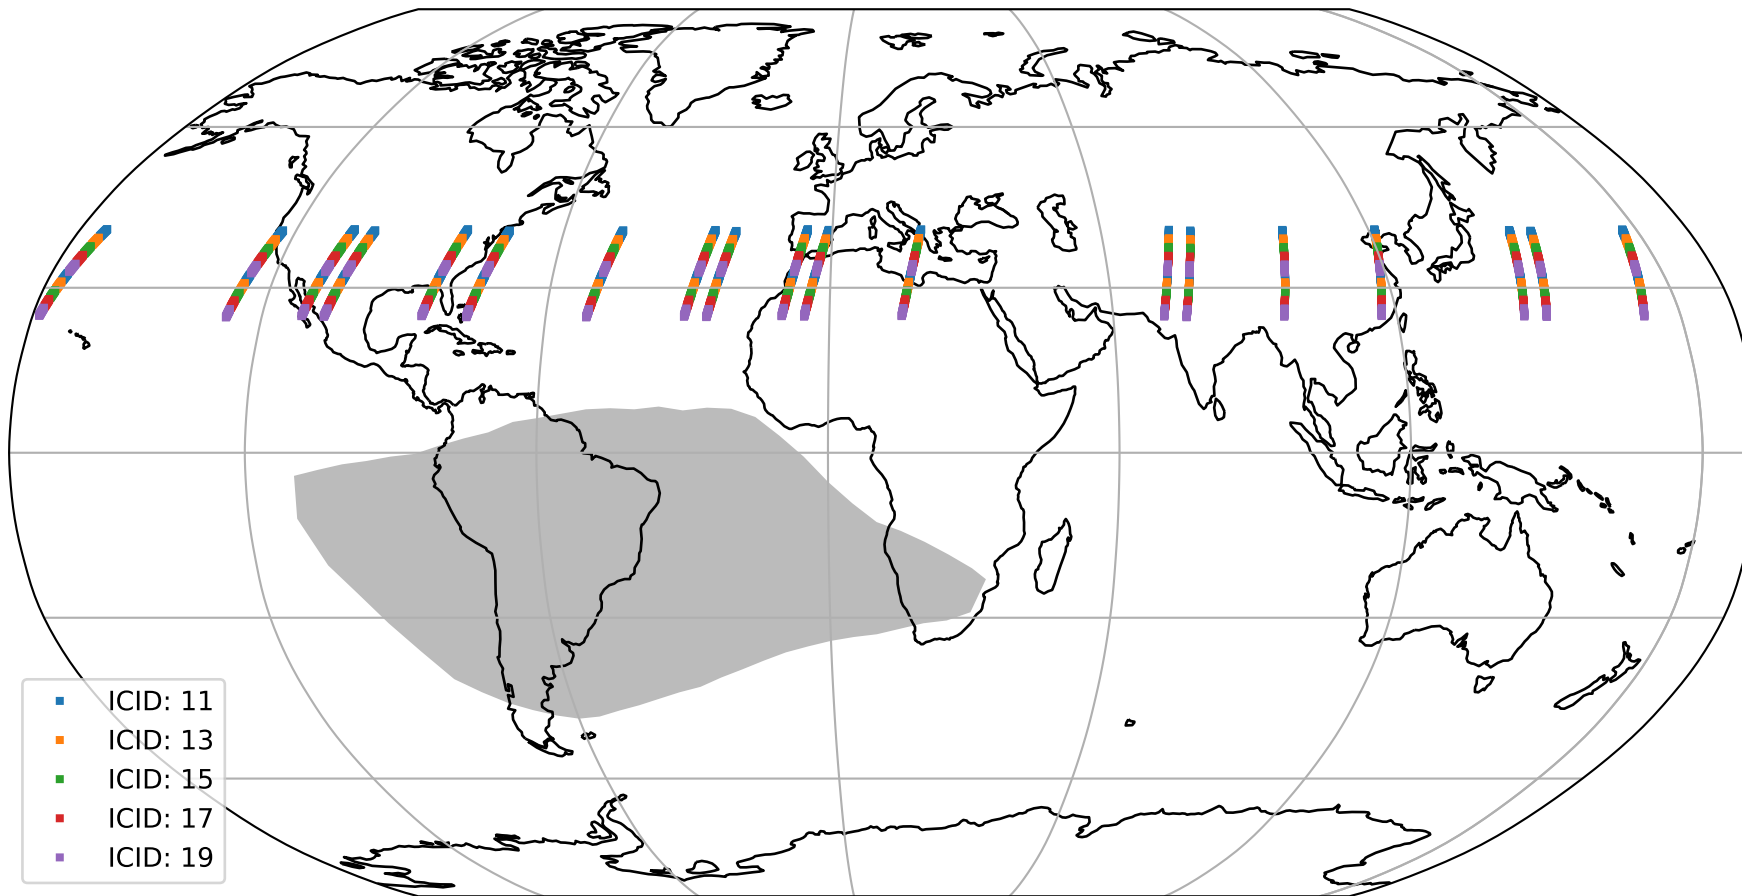

Tropomi SWIR offset (official)

orbits : 19 in [21847, 21892]
coverage : 2021-12-31 / 2022-01-03
median : 0.5259 V
spread : 0.035914 V
created : 2023-08-21T15:09:48

value detector map

Tropomi SWIR offset (official)

orbits : 19 in [21847, 21892]
coverage : 2021-12-31 / 2022-01-03
median : 28.279 μV
spread : 14.389 μV
created : 2023-08-21T15:09:48

Tropomi SWIR offset (official)

orbits : 19 in [21847, 21892]
coverage : 2021-12-31 / 2022-01-03
median : -0.10609 mV
spread : 0.41381 mV
created : 2023-08-21T15:09:49

value compared with SWIR offset CKD

Tropomi SWIR offset (official) ground-tracks of Sentinel-5P

orbits : 19 in [21847, 21892]
coverage : 2021-12-31 / 2022-01-03
created : 2023-08-21T15:09:49

Tropomi SWIR offset (official)

orbits : [2827, 21892]
coverage : 2018-04-30 / 2022-01-03
created : 2023-08-21T15:09:50

trend of detector median & temperatures