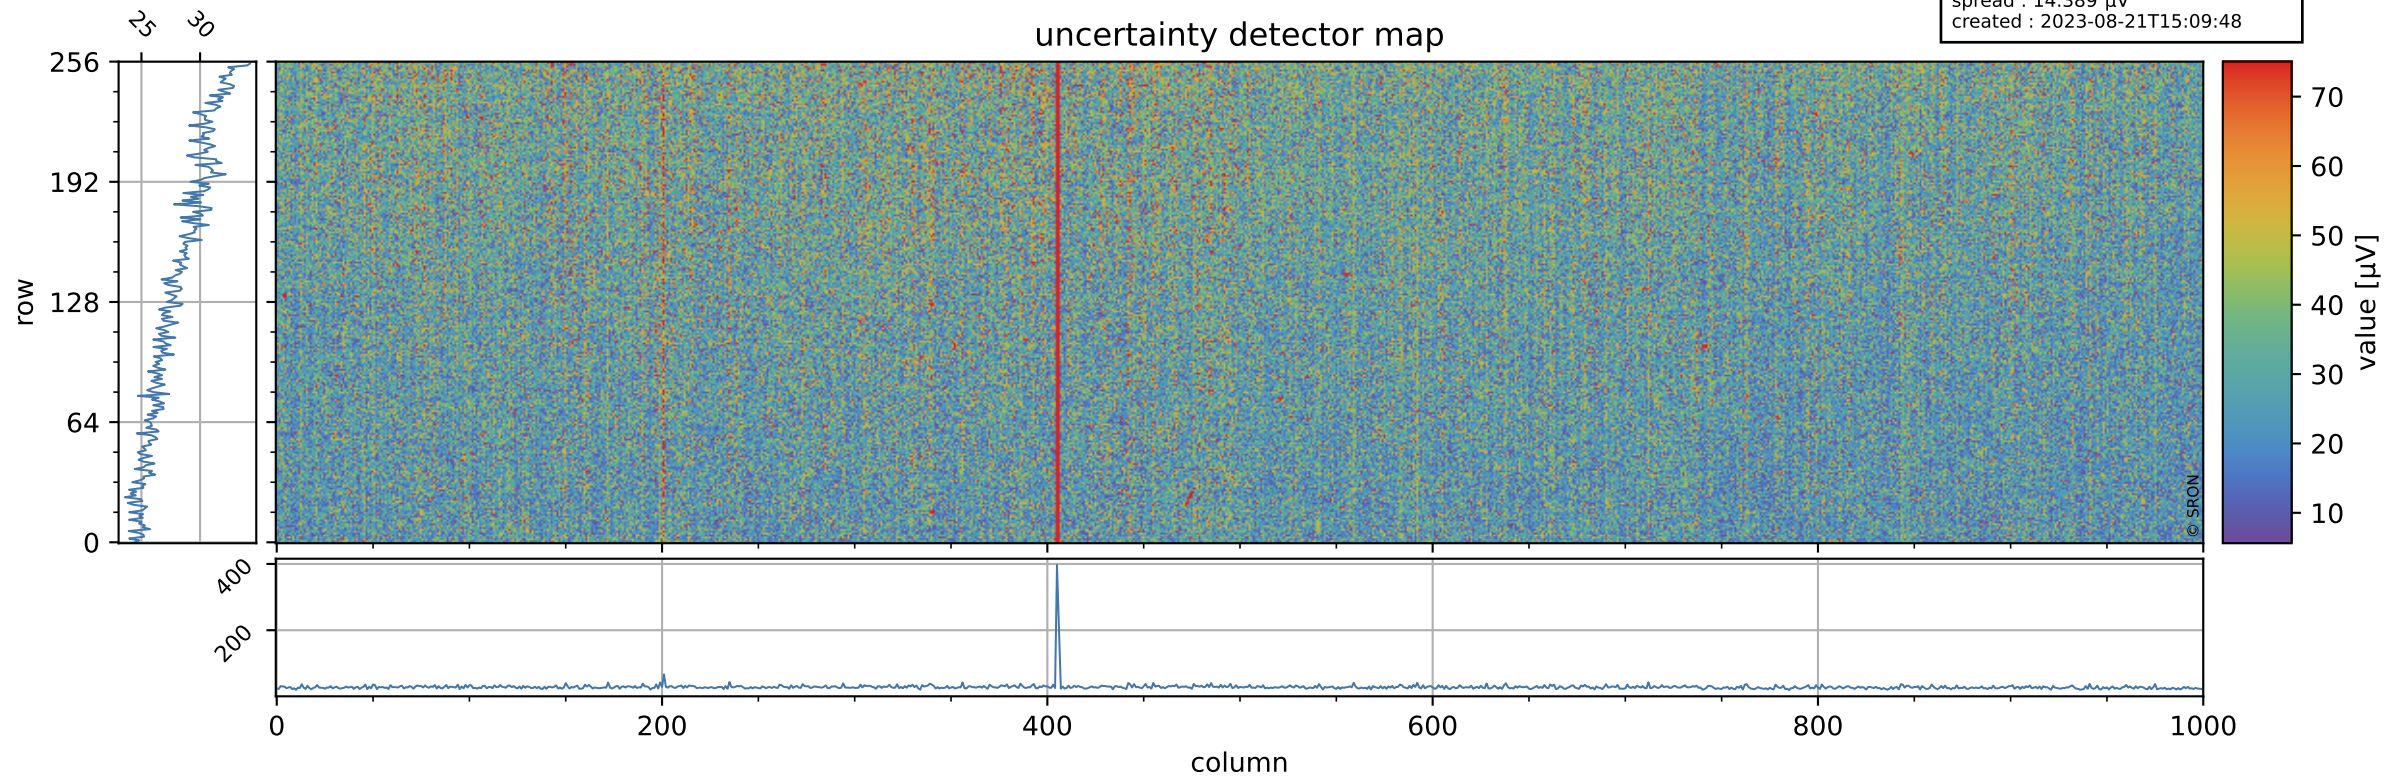

Tropomi SWIR offset (official)

orbits : 19 in [21847, 21892]
coverage : 2021-12-31 / 2022-01-03
median : 0.5259 V
spread : 0.035914 V
created : 2023-08-21T15:09:48

value detector map

Tropomi SWIR offset (official)

orbits : 19 in [21847, 21892]
coverage : 2021-12-31 / 2022-01-03
median : 28.279 μV
spread : 14.389 μV
created : 2023-08-21T15:09:48

Tropomi SWIR offset (official)

orbits : 19 in [21847, 21892]
coverage : 2021-12-31 / 2022-01-03
median : -0.10609 mV
spread : 0.41381 mV
created : 2023-08-21T15:09:49

value compared with SWIR offset CKD

Tropomi SWIR offset (official) ground-tracks of Sentinel-5P

orbits : 19 in [21847, 21892]
coverage : 2021-12-31 / 2022-01-03
created : 2023-08-21T15:09:49

Tropomi SWIR offset (official)

orbits : [2827, 21892]
coverage : 2018-04-30 / 2022-01-03
created : 2023-08-21T15:09:50

trend of detector median & temperatures