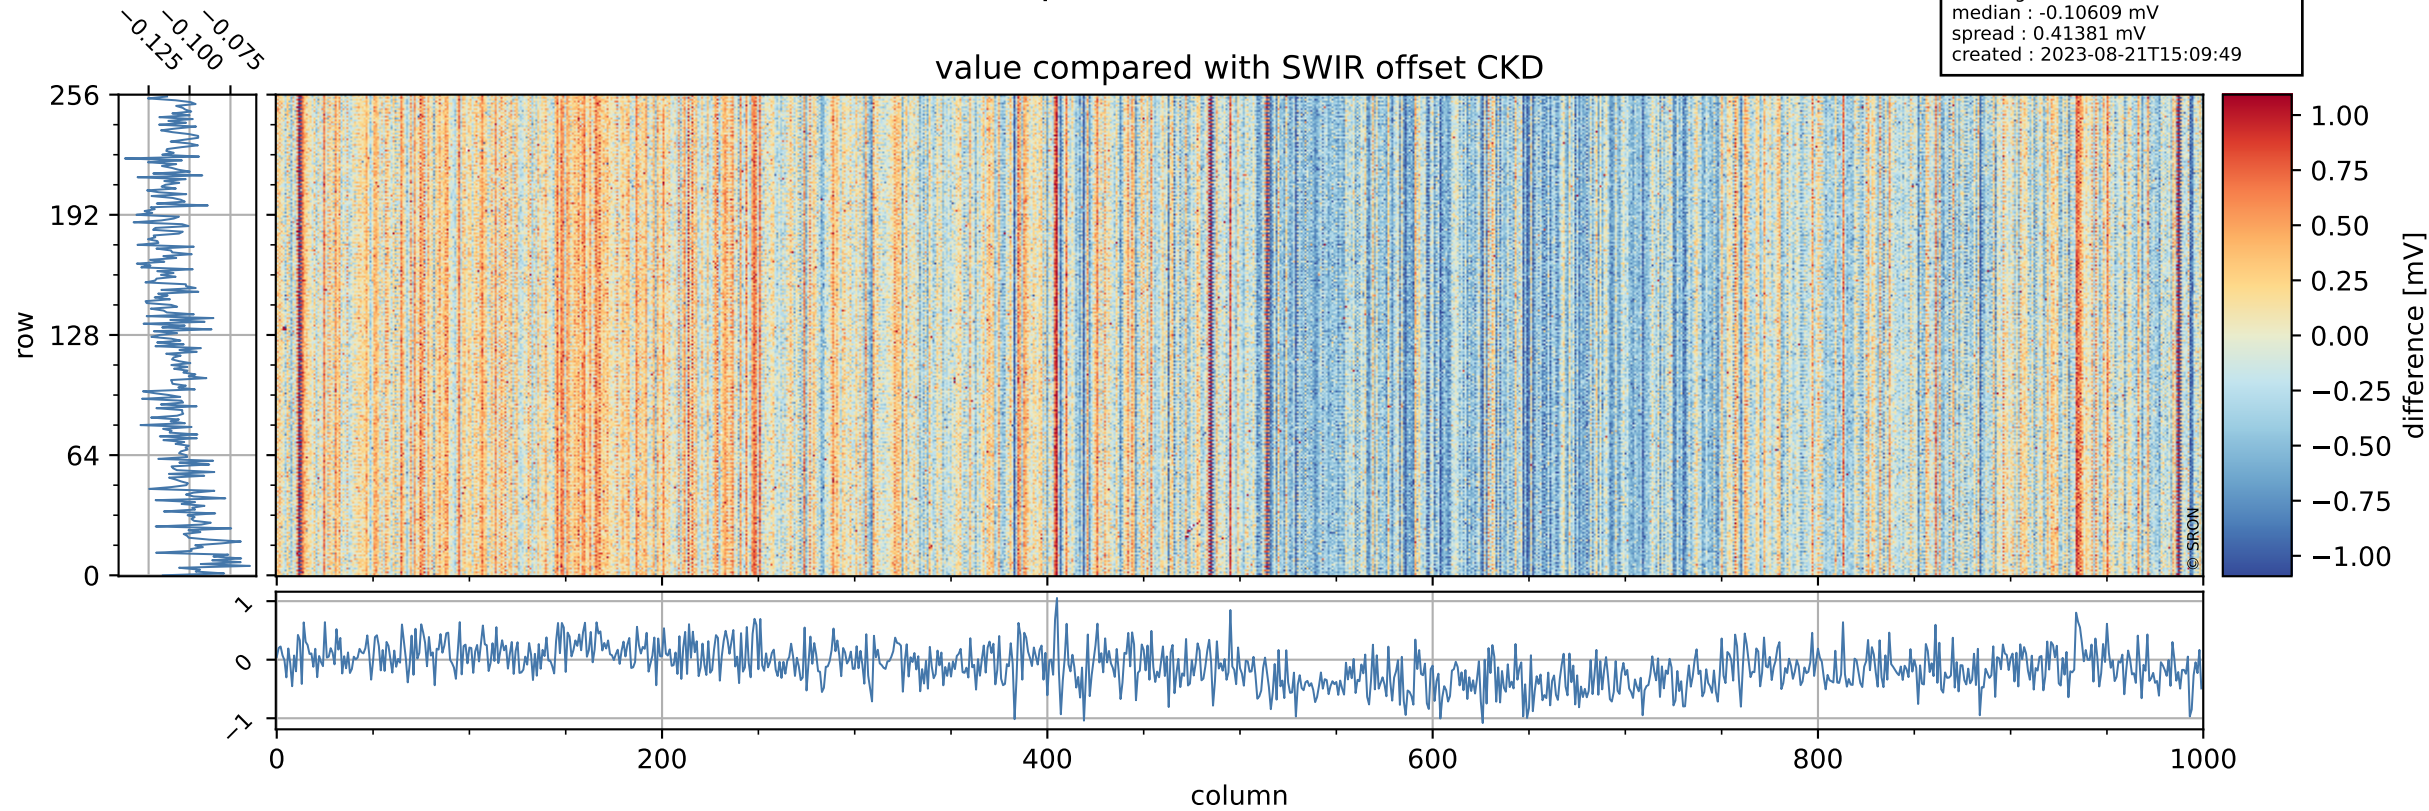

Tropomi SWIR offset (official)

orbits : 19 in [21847, 21892]
coverage : 2021-12-31 / 2022-01-03
median : 0.5259 V
spread : 0.035914 V
created : 2023-08-21T15:09:48

value detector map

Tropomi SWIR offset (official)

orbits : 19 in [21847, 21892]
coverage : 2021-12-31 / 2022-01-03
median : 28.279 μV
spread : 14.389 μV
created : 2023-08-21T15:09:48

Tropomi SWIR offset (official)

orbits : 19 in [21847, 21892]
coverage : 2021-12-31 / 2022-01-03
median : -0.10609 mV
spread : 0.41381 mV
created : 2023-08-21T15:09:49

value compared with SWIR offset CKD

Tropomi SWIR offset (official) ground-tracks of Sentinel-5P

orbits : 19 in [21847, 21892]
coverage : 2021-12-31 / 2022-01-03
created : 2023-08-21T15:09:49

Tropomi SWIR offset (official)

orbits : [2827, 21892]
coverage : 2018-04-30 / 2022-01-03
created : 2023-08-21T15:09:50

trend of detector median & temperatures