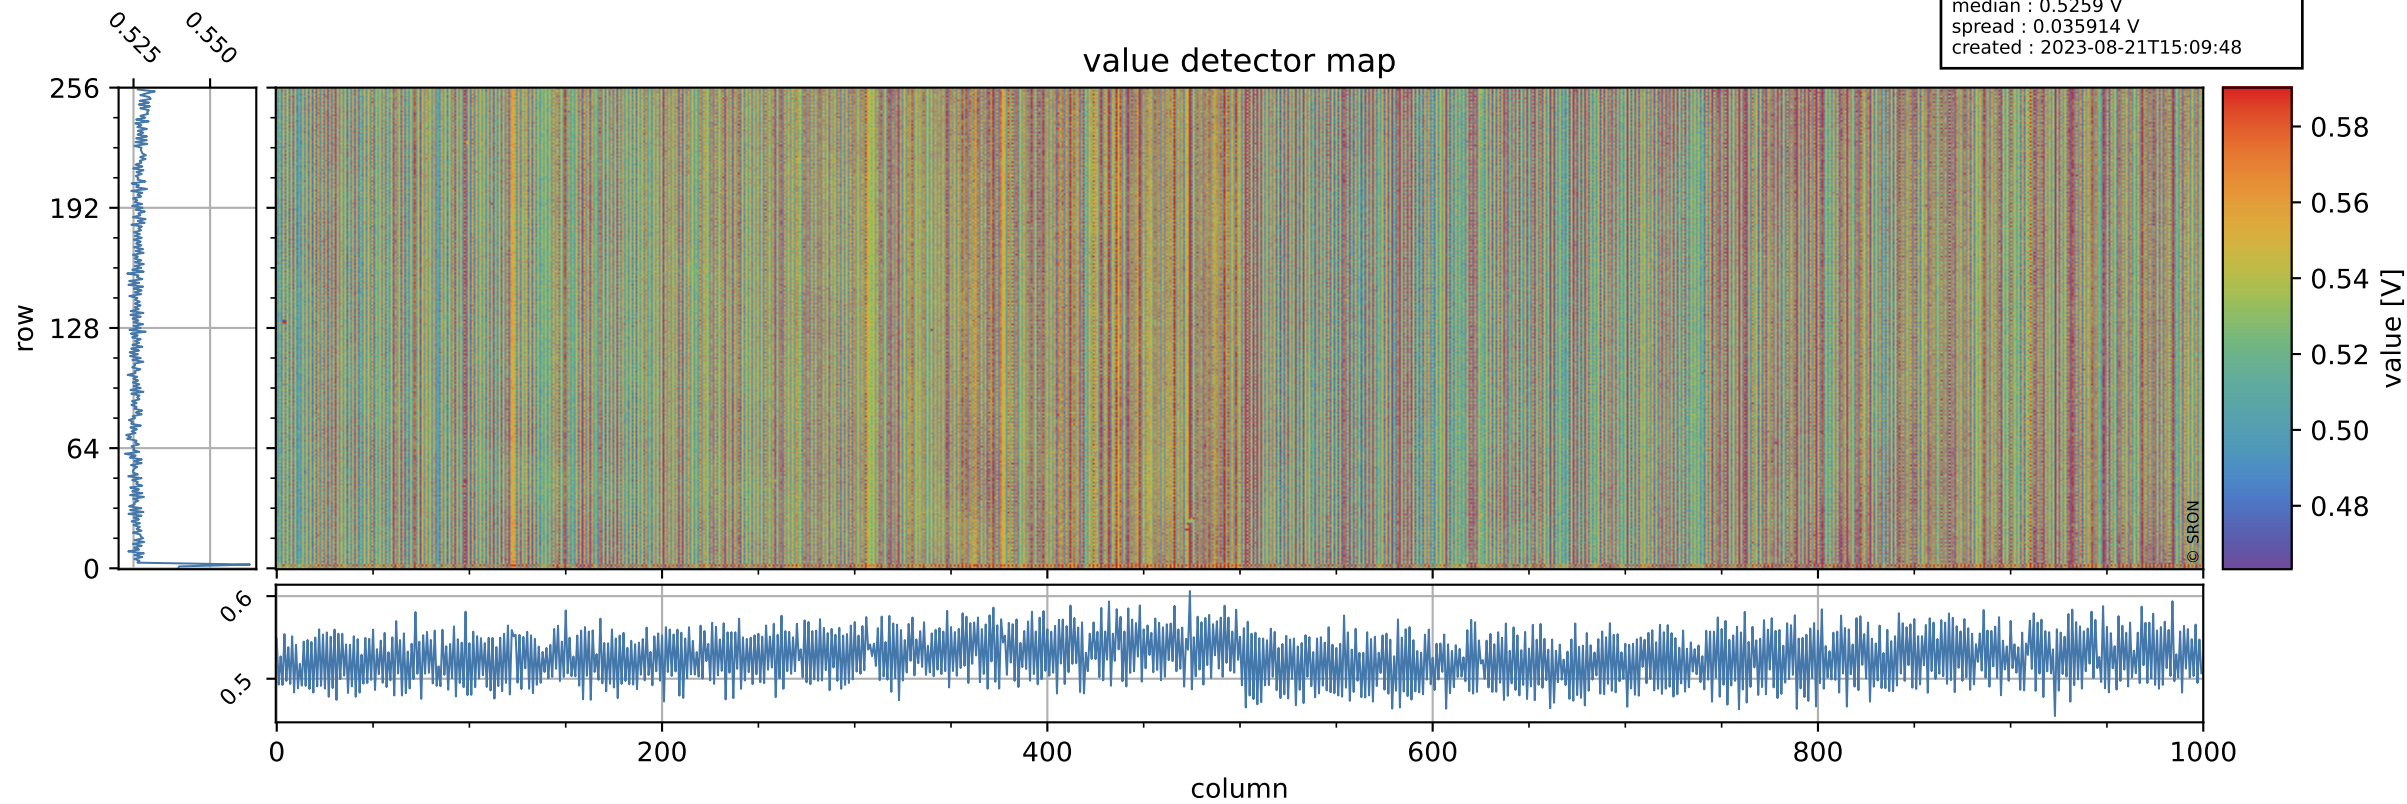

Tropomi SWIR offset (official)

orbits : 19 in [21847, 21892]
coverage : 2021-12-31 / 2022-01-03
median : 0.5259 V
spread : 0.035914 V
created : 2023-08-21T15:09:48

value detector map

Tropomi SWIR offset (official)

orbits : 19 in [21847, 21892]
coverage : 2021-12-31 / 2022-01-03
median : 28.279 μV
spread : 14.389 μV
created : 2023-08-21T15:09:48

Tropomi SWIR offset (official)

orbits : 19 in [21847, 21892]
coverage : 2021-12-31 / 2022-01-03
median : -0.10609 mV
spread : 0.41381 mV
created : 2023-08-21T15:09:49

value compared with SWIR offset CKD

Tropomi SWIR offset (official) ground-tracks of Sentinel-5P

orbits : 19 in [21847, 21892]
coverage : 2021-12-31 / 2022-01-03
created : 2023-08-21T15:09:49

Tropomi SWIR offset (official)

orbits : [2827, 21892]
coverage : 2018-04-30 / 2022-01-03
created : 2023-08-21T15:09:50

trend of detector median & temperatures