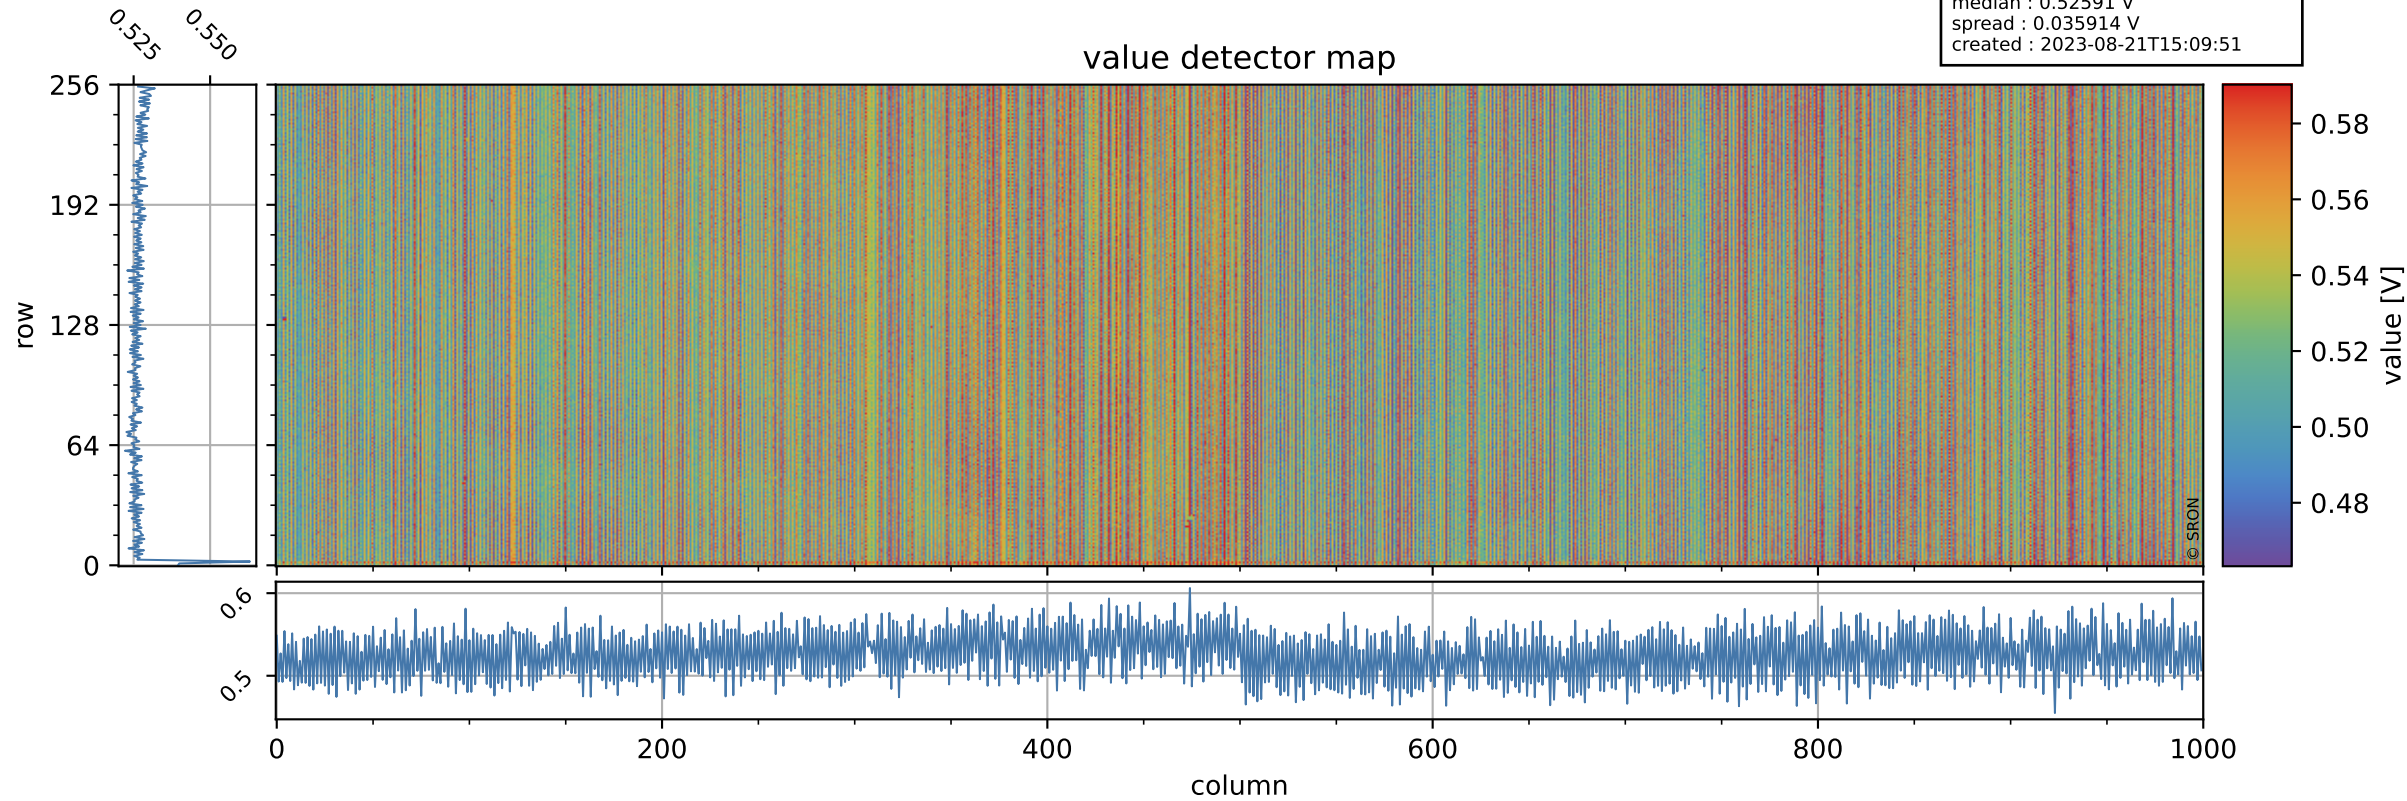

# Tropomi SWIR offset (official)

orbits : 20 in [21862, 21907]  
coverage : 2022-01-01 / 2022-01-04  
median : 0.52591 V  
spread : 0.035914 V  
created : 2023-08-21T15:09:51

## value detector map

# Tropomi SWIR offset (official)

orbits : 20 in [21862, 21907]  
coverage : 2022-01-01 / 2022-01-04  
median : 28.311  $\mu\text{V}$   
spread : 14.359  $\mu\text{V}$   
created : 2023-08-21T15:09:51

# Tropomi SWIR offset (official) ground-tracks of Sentinel-5P

orbits : 20 in [21862, 21907]  
coverage : 2022-01-01 / 2022-01-04  
created : 2023-08-21T15:09:52