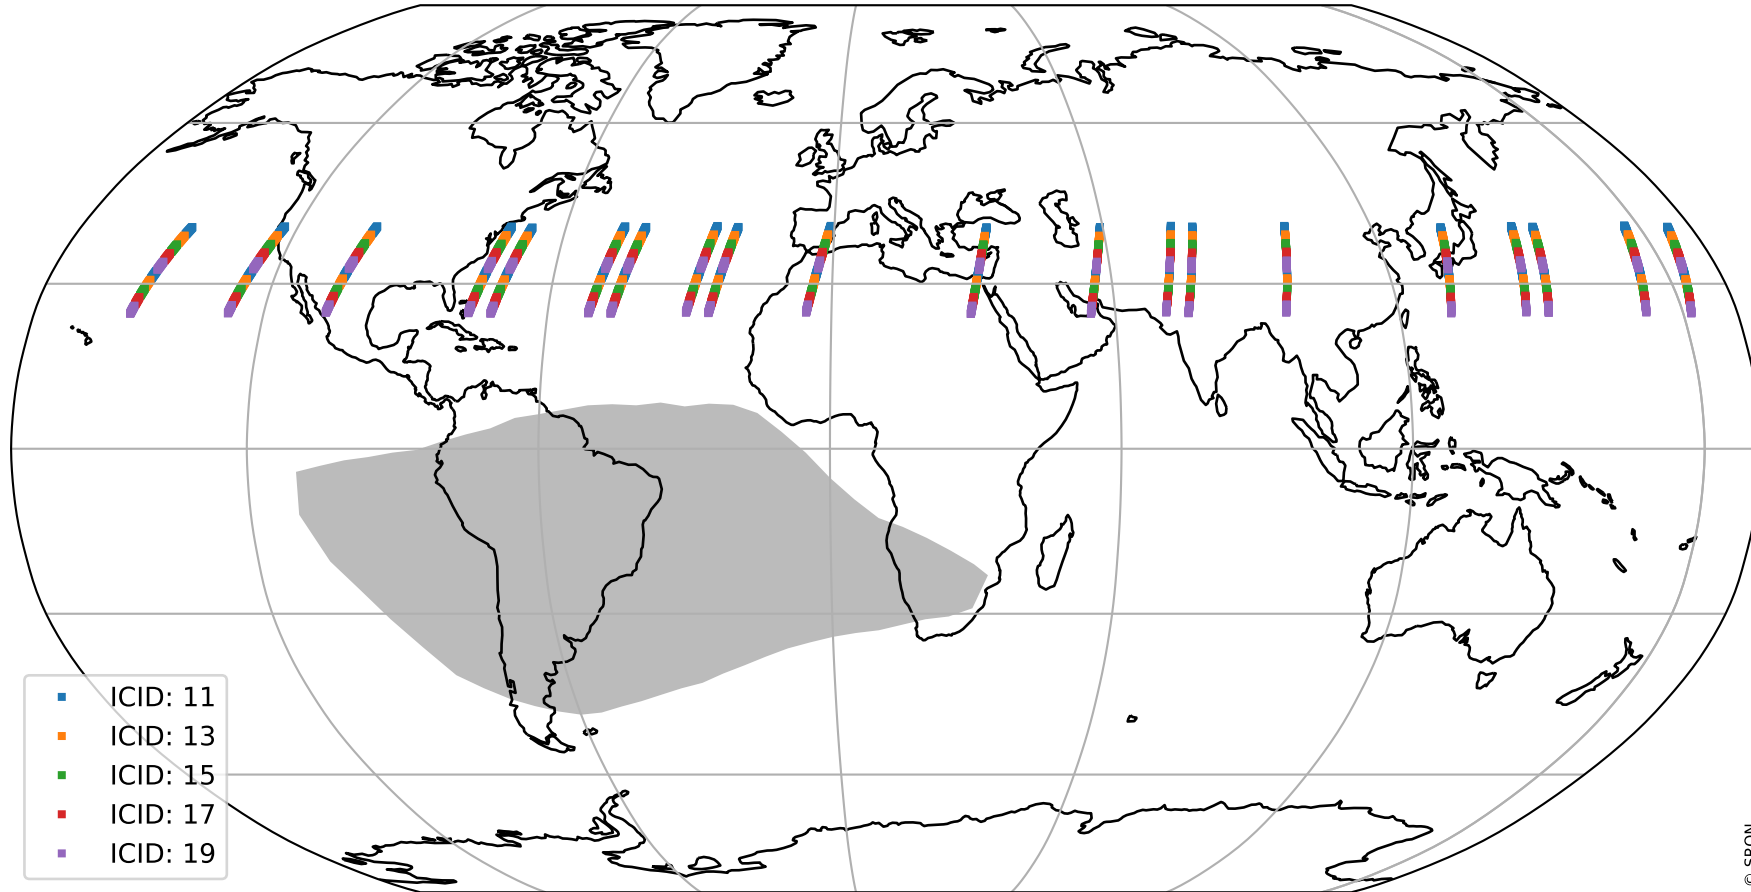

# Tropomi SWIR offset (official)

orbits : 20 in [21862, 21907]  
coverage : 2022-01-01 / 2022-01-04  
median : 28.311  $\mu\text{V}$   
spread : 14.359  $\mu\text{V}$   
created : 2023-08-21T15:09:51

# Tropomi SWIR offset (official)

orbits : 20 in [21862, 21907]  
coverage : 2022-01-01 / 2022-01-04  
median : -0.10694 mV  
spread : 0.41419 mV  
created : 2023-08-21T15:09:52

value compared with SWIR offset CKD

# Tropomi SWIR offset (official) ground-tracks of Sentinel-5P

orbits : 20 in [21862, 21907]  
coverage : 2022-01-01 / 2022-01-04  
created : 2023-08-21T15:09:52

# Tropomi SWIR offset (official)

orbits : [2827, 21907]  
coverage : 2018-04-30 / 2022-01-04  
created : 2023-08-21T15:09:53