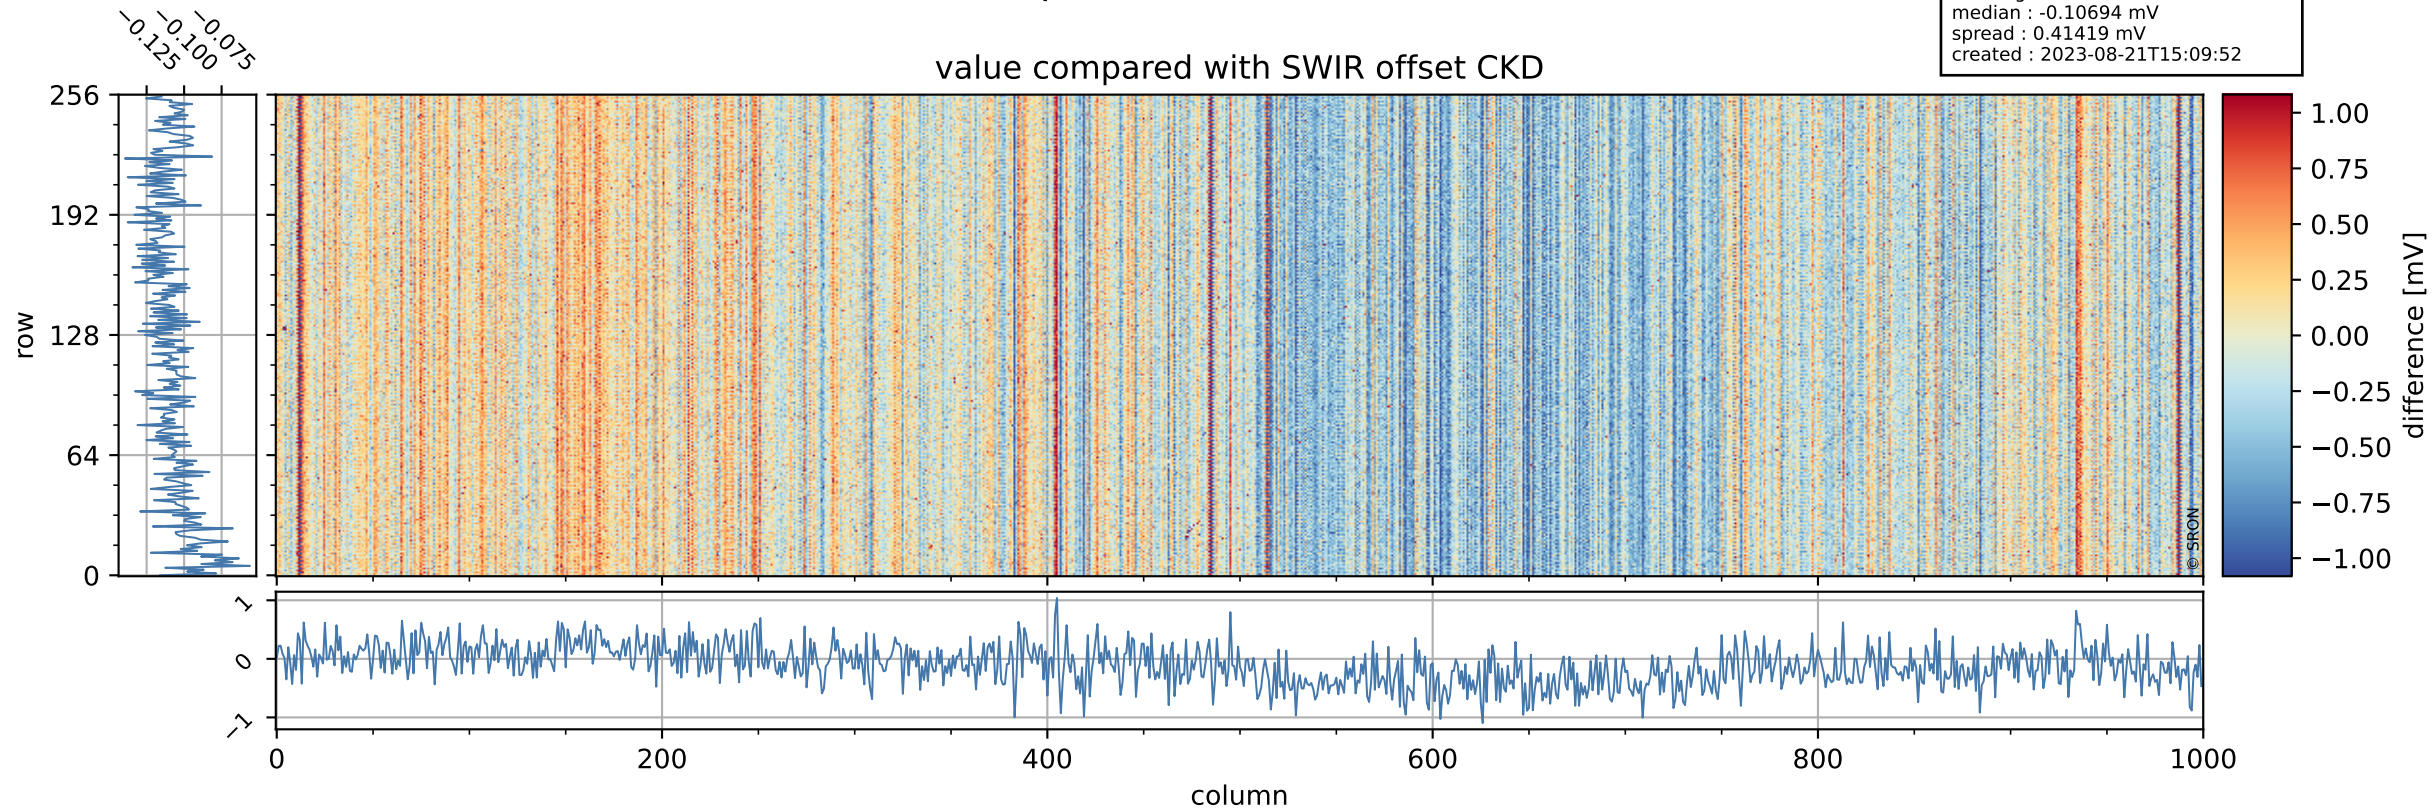

## value detector map

# Tropomi SWIR offset (official)

orbits : 20 in [21862, 21907]  
coverage : 2022-01-01 / 2022-01-04  
median : 28.311  $\mu\text{V}$   
spread : 14.359  $\mu\text{V}$   
created : 2023-08-21T15:09:51

# Tropomi SWIR offset (official)

orbits : 20 in [21862, 21907]  
coverage : 2022-01-01 / 2022-01-04  
median : -0.10694 mV  
spread : 0.41419 mV  
created : 2023-08-21T15:09:52

value compared with SWIR offset CKD

# Tropomi SWIR offset (official) ground-tracks of Sentinel-5P

orbits : 20 in [21862, 21907]  
coverage : 2022-01-01 / 2022-01-04  
created : 2023-08-21T15:09:52