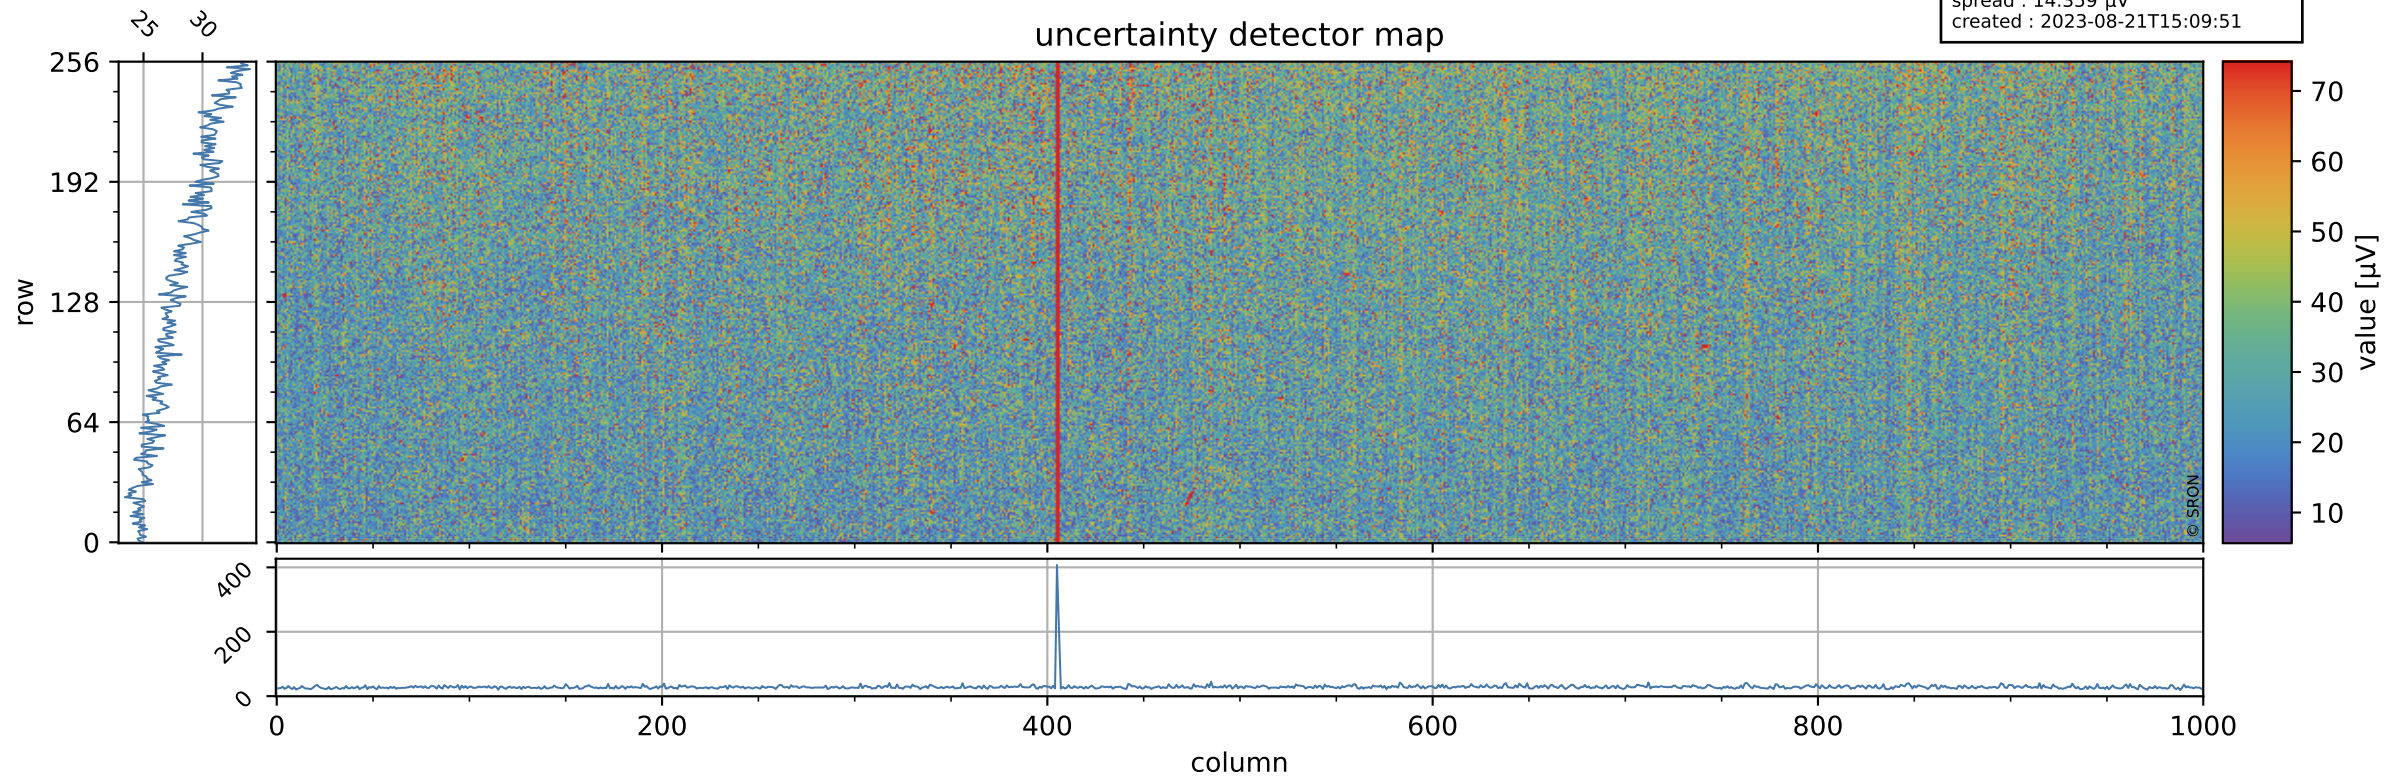

# Tropomi SWIR offset (official)

orbits : 20 in [21862, 21907]  
coverage : 2022-01-01 / 2022-01-04  
median : 0.52591 V  
spread : 0.035914 V  
created : 2023-08-21T15:09:51

## value detector map

# Tropomi SWIR offset (official)

orbits : 20 in [21862, 21907]  
coverage : 2022-01-01 / 2022-01-04  
median : 28.311  $\mu\text{V}$   
spread : 14.359  $\mu\text{V}$   
created : 2023-08-21T15:09:51

# Tropomi SWIR offset (official) ground-tracks of Sentinel-5P

orbits : 20 in [21862, 21907]  
coverage : 2022-01-01 / 2022-01-04  
created : 2023-08-21T15:09:52