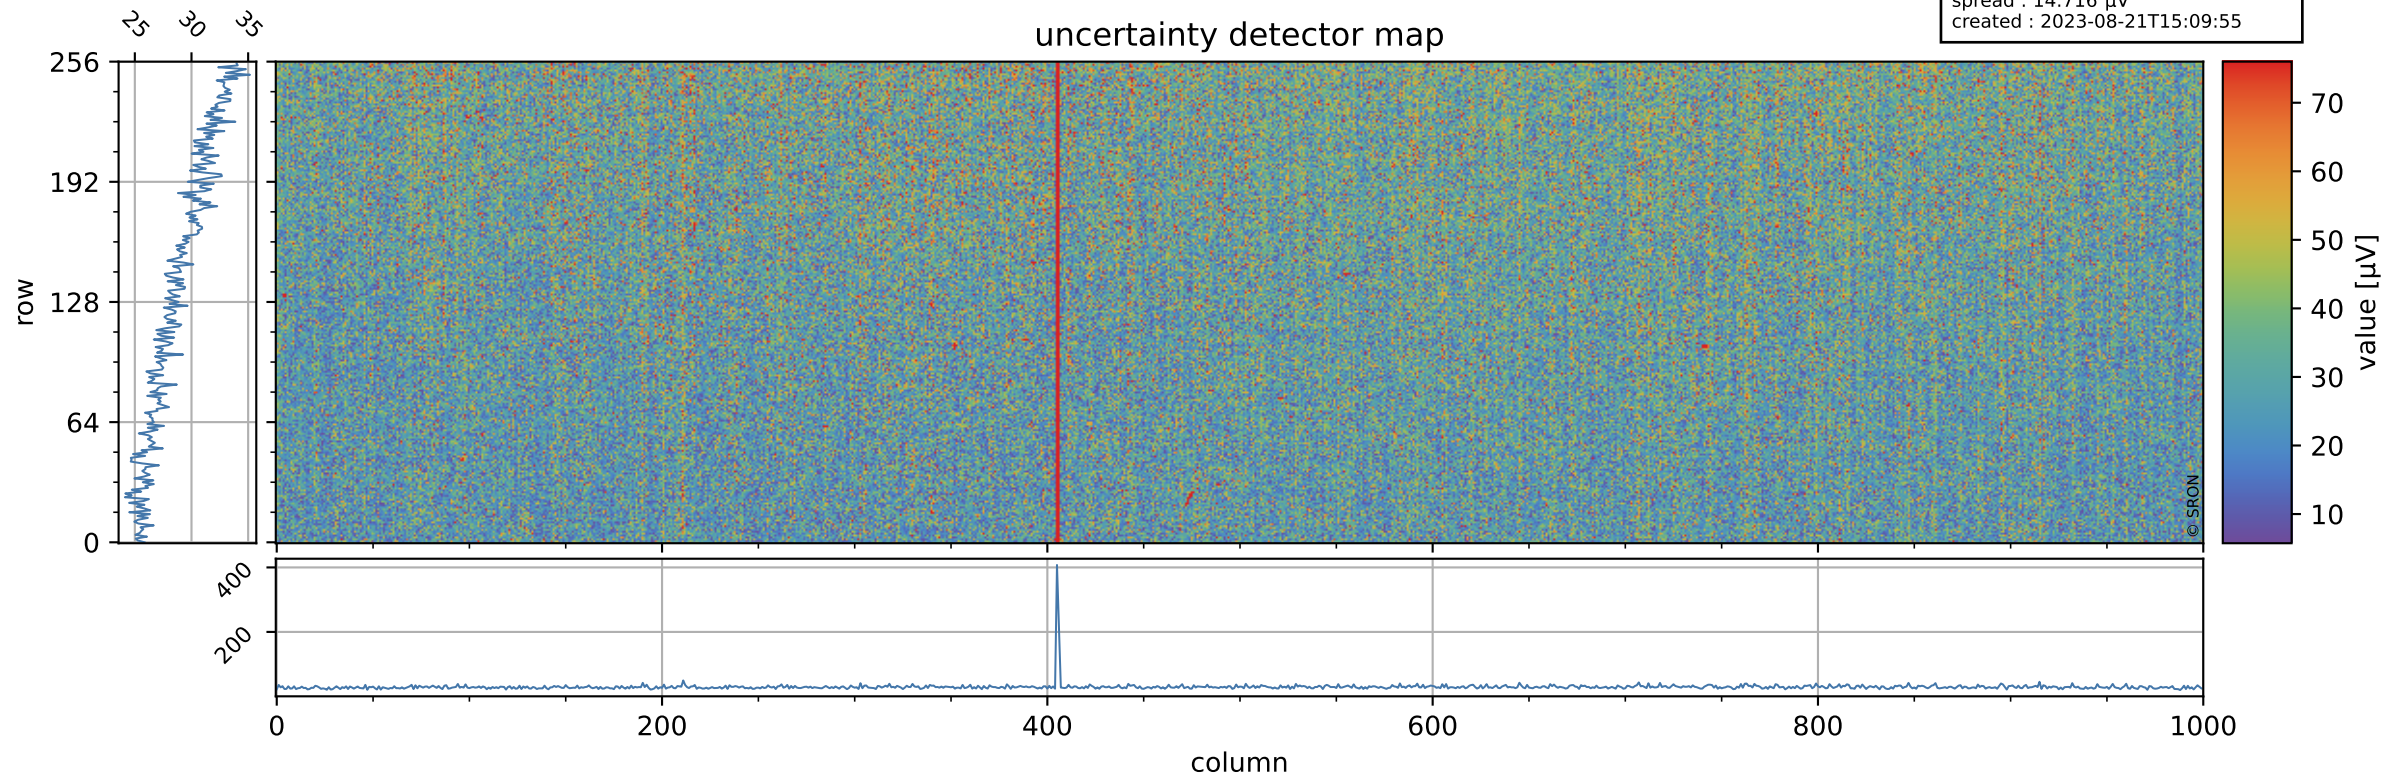

Tropomi SWIR offset (official)

orbits : 19 in [21877, 21922]
coverage : 2022-01-02 / 2022-01-05
median : 0.52591 V
spread : 0.035913 V
created : 2023-08-21T15:09:54

value detector map

Tropomi SWIR offset (official)

orbits : 19 in [21877, 21922]
coverage : 2022-01-02 / 2022-01-05
median : 29.096 μV
spread : 14.716 μV
created : 2023-08-21T15:09:55

Tropomi SWIR offset (official)

value compared with SWIR offset CKD

orbits : 19 in [21877, 21922]
coverage : 2022-01-02 / 2022-01-05
median : -0.10404 mV
spread : 0.41331 mV
created : 2023-08-21T15:09:55

Tropomi SWIR offset (official) ground-tracks of Sentinel-5P

orbits : 19 in [21877, 21922]
coverage : 2022-01-02 / 2022-01-05
created : 2023-08-21T15:09:56

Tropomi SWIR offset (official)

orbits : [2827, 21922]
coverage : 2018-04-30 / 2022-01-05
created : 2023-08-21T15:09:56

trend of detector median & temperatures