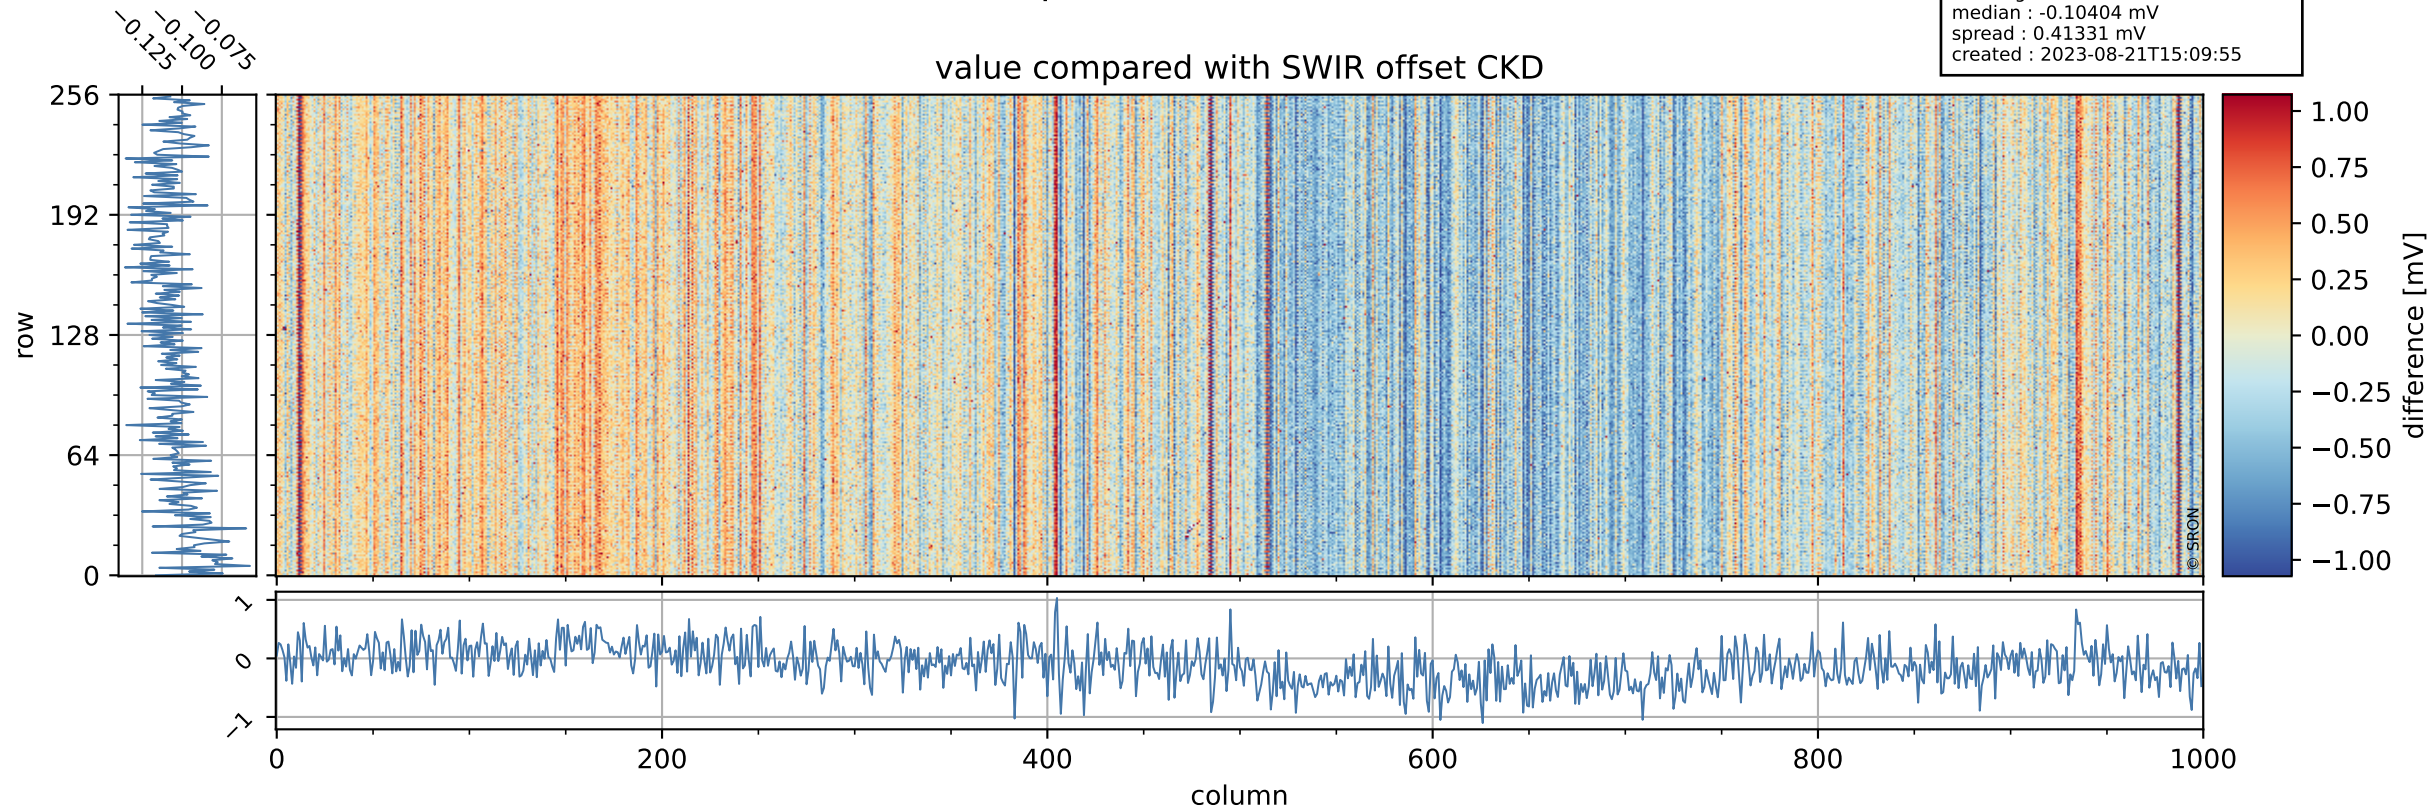

Tropomi SWIR offset (official)

orbits : 19 in [21877, 21922]
coverage : 2022-01-02 / 2022-01-05
median : 0.52591 V
spread : 0.035913 V
created : 2023-08-21T15:09:54

value detector map

Tropomi SWIR offset (official)

orbits : 19 in [21877, 21922]
coverage : 2022-01-02 / 2022-01-05
median : 29.096 μV
spread : 14.716 μV
created : 2023-08-21T15:09:55

Tropomi SWIR offset (official)

value compared with SWIR offset CKD

orbits : 19 in [21877, 21922]
coverage : 2022-01-02 / 2022-01-05
median : -0.10404 mV
spread : 0.41331 mV
created : 2023-08-21T15:09:55

Tropomi SWIR offset (official) ground-tracks of Sentinel-5P

orbits : 19 in [21877, 21922]
coverage : 2022-01-02 / 2022-01-05
created : 2023-08-21T15:09:56

Tropomi SWIR offset (official)

orbits : [2827, 21922]
coverage : 2018-04-30 / 2022-01-05
created : 2023-08-21T15:09:56

trend of detector median & temperatures