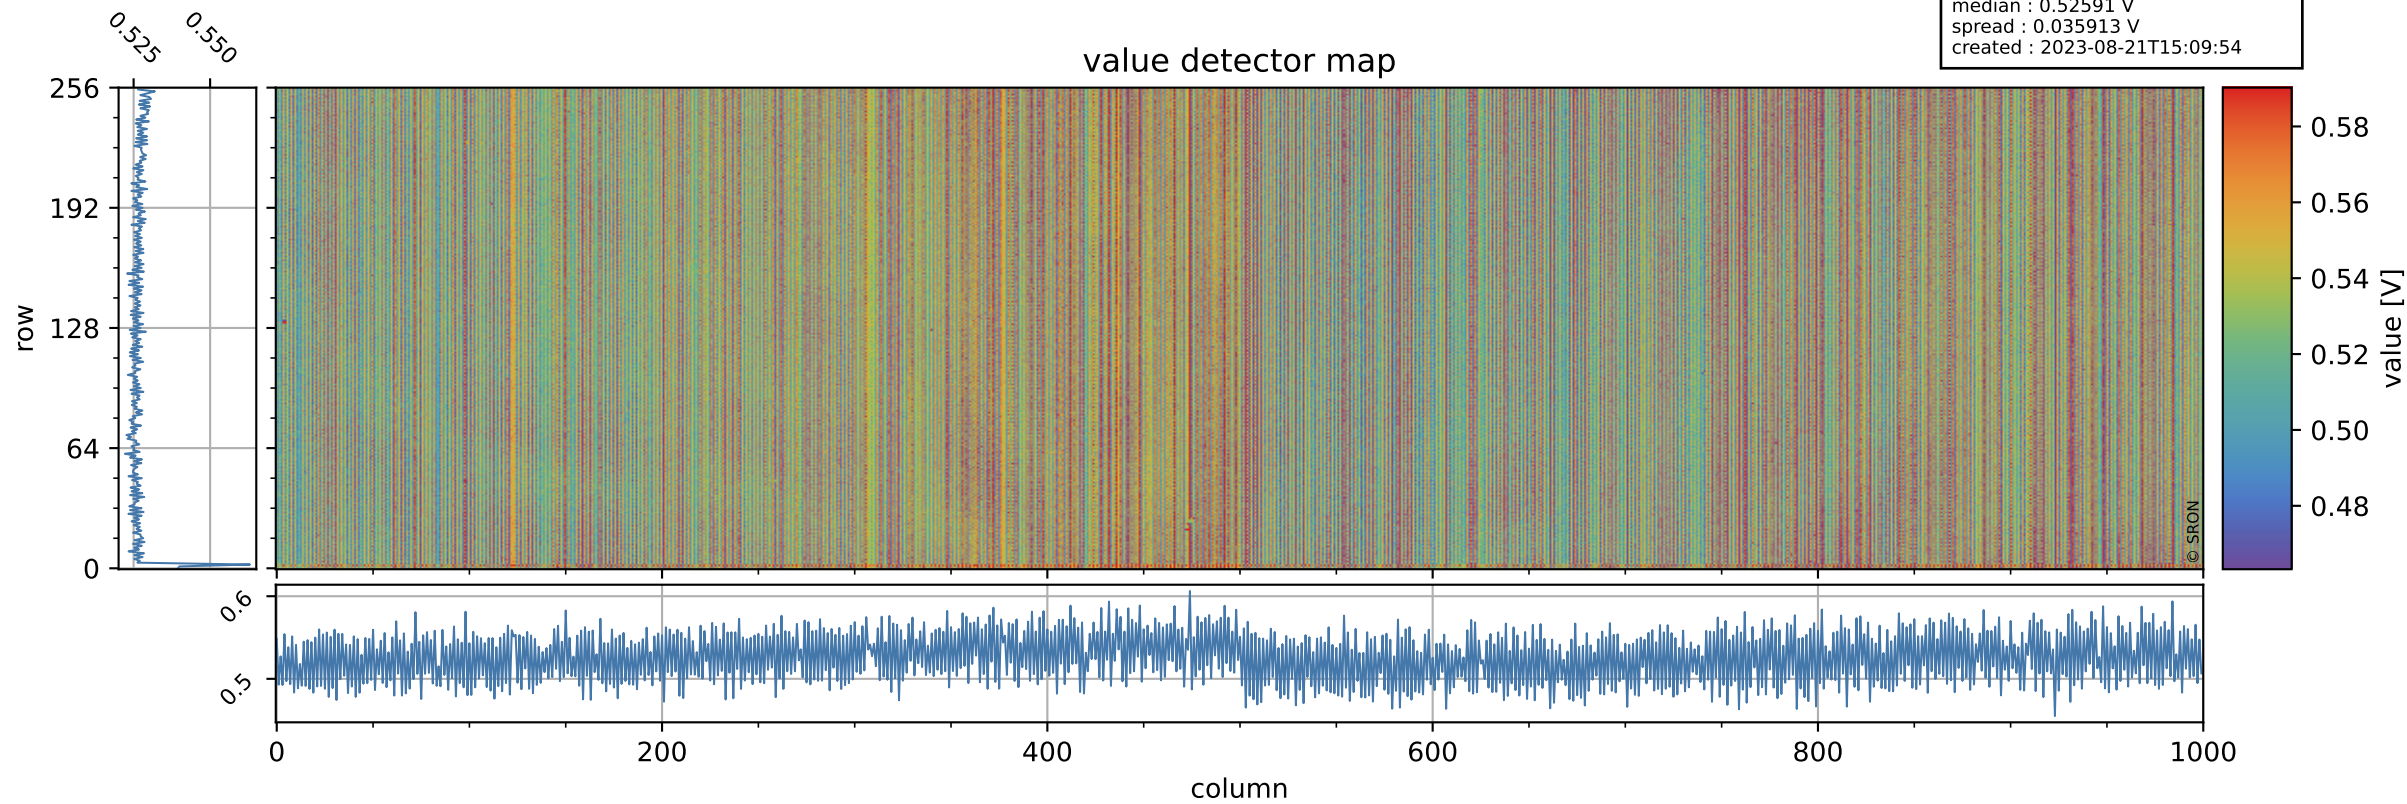

Tropomi SWIR offset (official)

orbits : 19 in [21877, 21922]
coverage : 2022-01-02 / 2022-01-05
median : 0.52591 V
spread : 0.035913 V
created : 2023-08-21T15:09:54

value detector map

Tropomi SWIR offset (official)

orbits : 19 in [21877, 21922]
coverage : 2022-01-02 / 2022-01-05
median : 29.096 μV
spread : 14.716 μV
created : 2023-08-21T15:09:55

Tropomi SWIR offset (official)

value compared with SWIR offset CKD

orbits : 19 in [21877, 21922]
coverage : 2022-01-02 / 2022-01-05
median : -0.10404 mV
spread : 0.41331 mV
created : 2023-08-21T15:09:55

Tropomi SWIR offset (official) ground-tracks of Sentinel-5P

orbits : 19 in [21877, 21922]
coverage : 2022-01-02 / 2022-01-05
created : 2023-08-21T15:09:56

Tropomi SWIR offset (official)

orbits : [2827, 21922]
coverage : 2018-04-30 / 2022-01-05
created : 2023-08-21T15:09:56

trend of detector median & temperatures