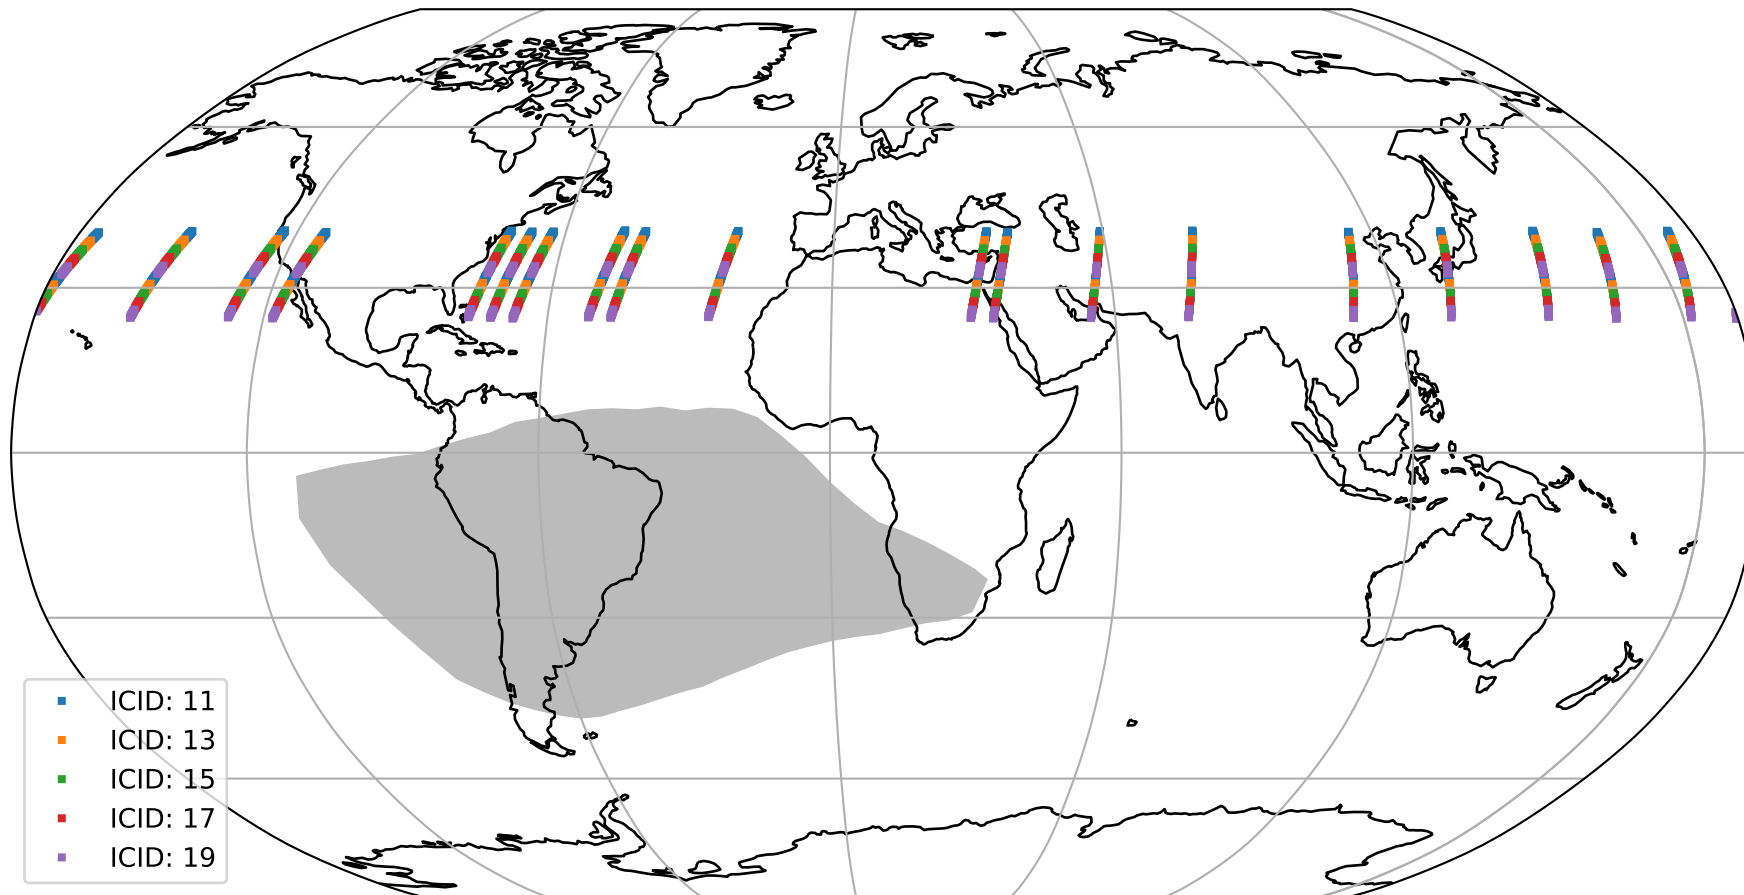

Tropomi SWIR offset (official)

orbits : 19 in [21877, 21922]
coverage : 2022-01-02 / 2022-01-05
median : 0.52591 V
spread : 0.035913 V
created : 2023-08-21T15:09:54

value detector map

Tropomi SWIR offset (official)

orbits : 19 in [21877, 21922]
coverage : 2022-01-02 / 2022-01-05
median : 29.096 μV
spread : 14.716 μV
created : 2023-08-21T15:09:55

Tropomi SWIR offset (official)

value compared with SWIR offset CKD

orbits : 19 in [21877, 21922]
coverage : 2022-01-02 / 2022-01-05
median : -0.10404 mV
spread : 0.41331 mV
created : 2023-08-21T15:09:55

Tropomi SWIR offset (official) ground-tracks of Sentinel-5P

orbits : 19 in [21877, 21922]
coverage : 2022-01-02 / 2022-01-05
created : 2023-08-21T15:09:56

Tropomi SWIR offset (official)

orbits : [2827, 21922]
coverage : 2018-04-30 / 2022-01-05
created : 2023-08-21T15:09:56