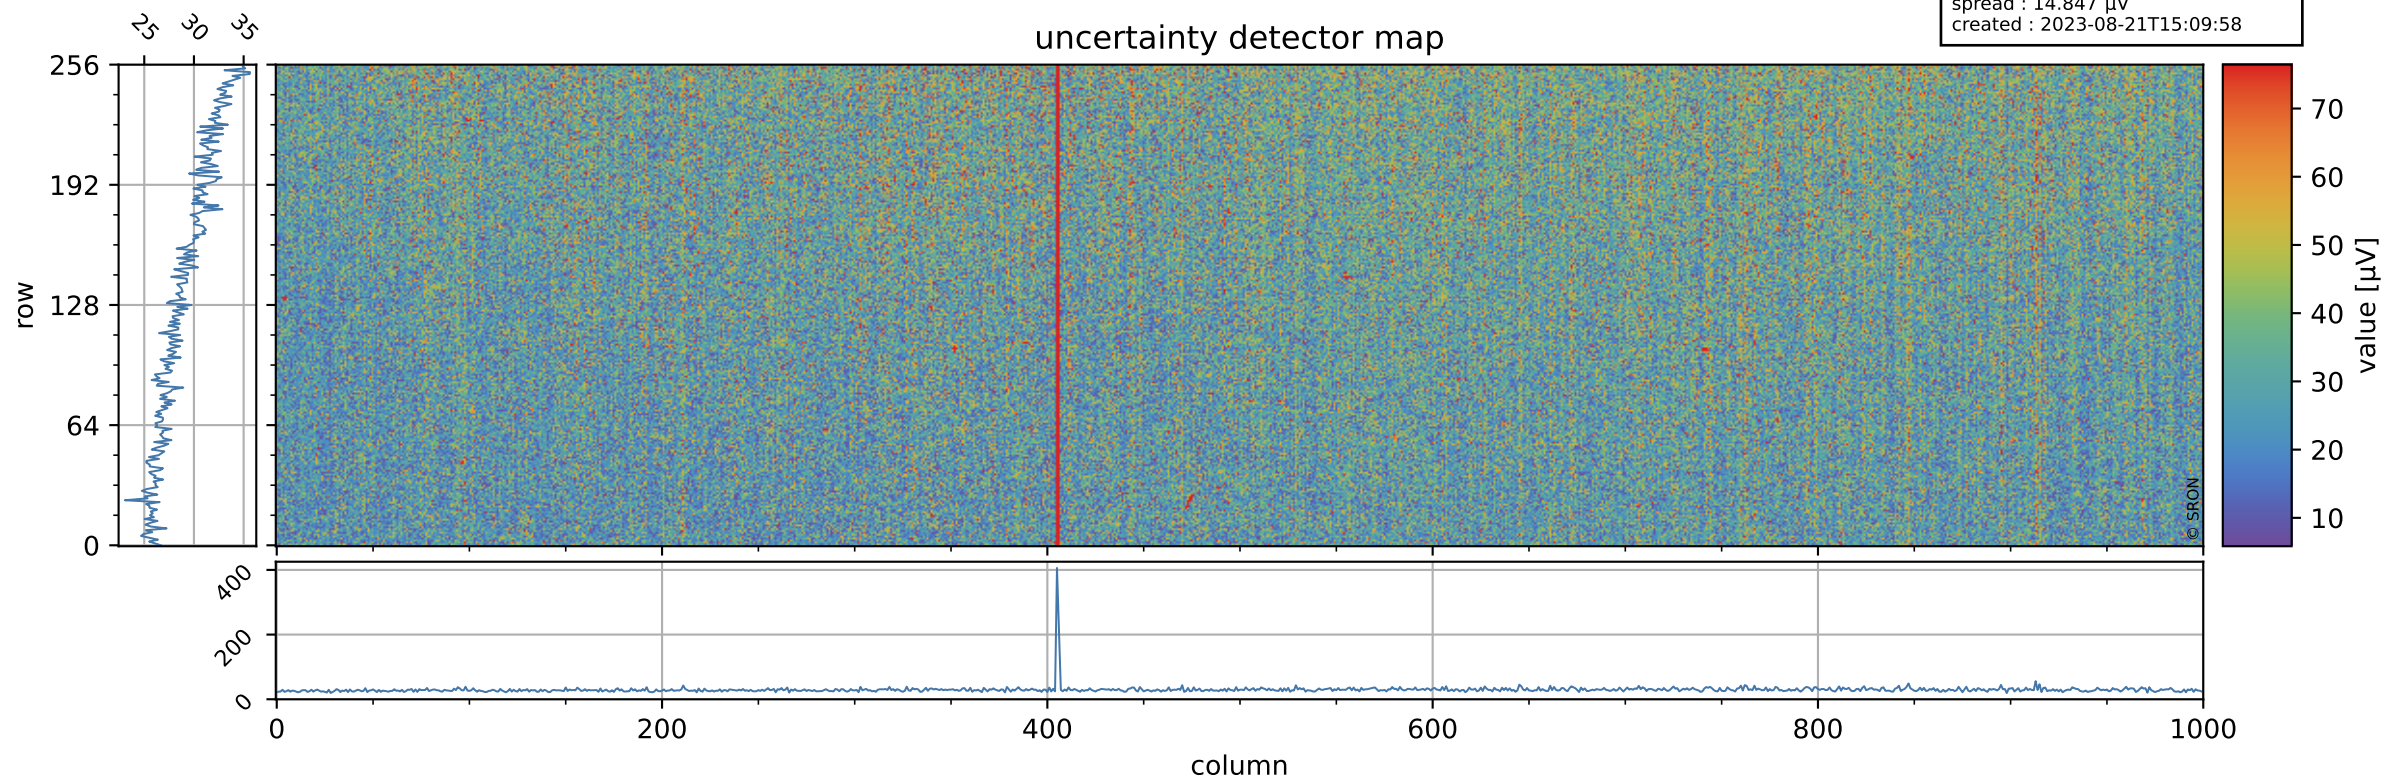

Tropomi SWIR offset (official)

orbits : 19 in [21892, 21937]
coverage : 2022-01-03 / 2022-01-06
median : 0.52592 V
spread : 0.035913 V
created : 2023-08-21T15:09:58

value detector map

Tropomi SWIR offset (official)

orbits : 19 in [21892, 21937]
coverage : 2022-01-03 / 2022-01-06
median : 29.287 μV
spread : 14.847 μV
created : 2023-08-21T15:09:58

Tropomi SWIR offset (official)

orbits : 19 in [21892, 21937]
coverage : 2022-01-03 / 2022-01-06
median : -0.091394 mV
spread : 0.40892 mV
created : 2023-08-21T15:09:58

value compared with SWIR offset CKD

Tropomi SWIR offset (official) ground-tracks of Sentinel-5P

orbits : 19 in [21892, 21937]
coverage : 2022-01-03 / 2022-01-06
created : 2023-08-21T15:09:59

Tropomi SWIR offset (official)

orbits : [2827, 21937]
coverage : 2018-04-30 / 2022-01-06
created : 2023-08-21T15:09:59

trend of detector median & temperatures