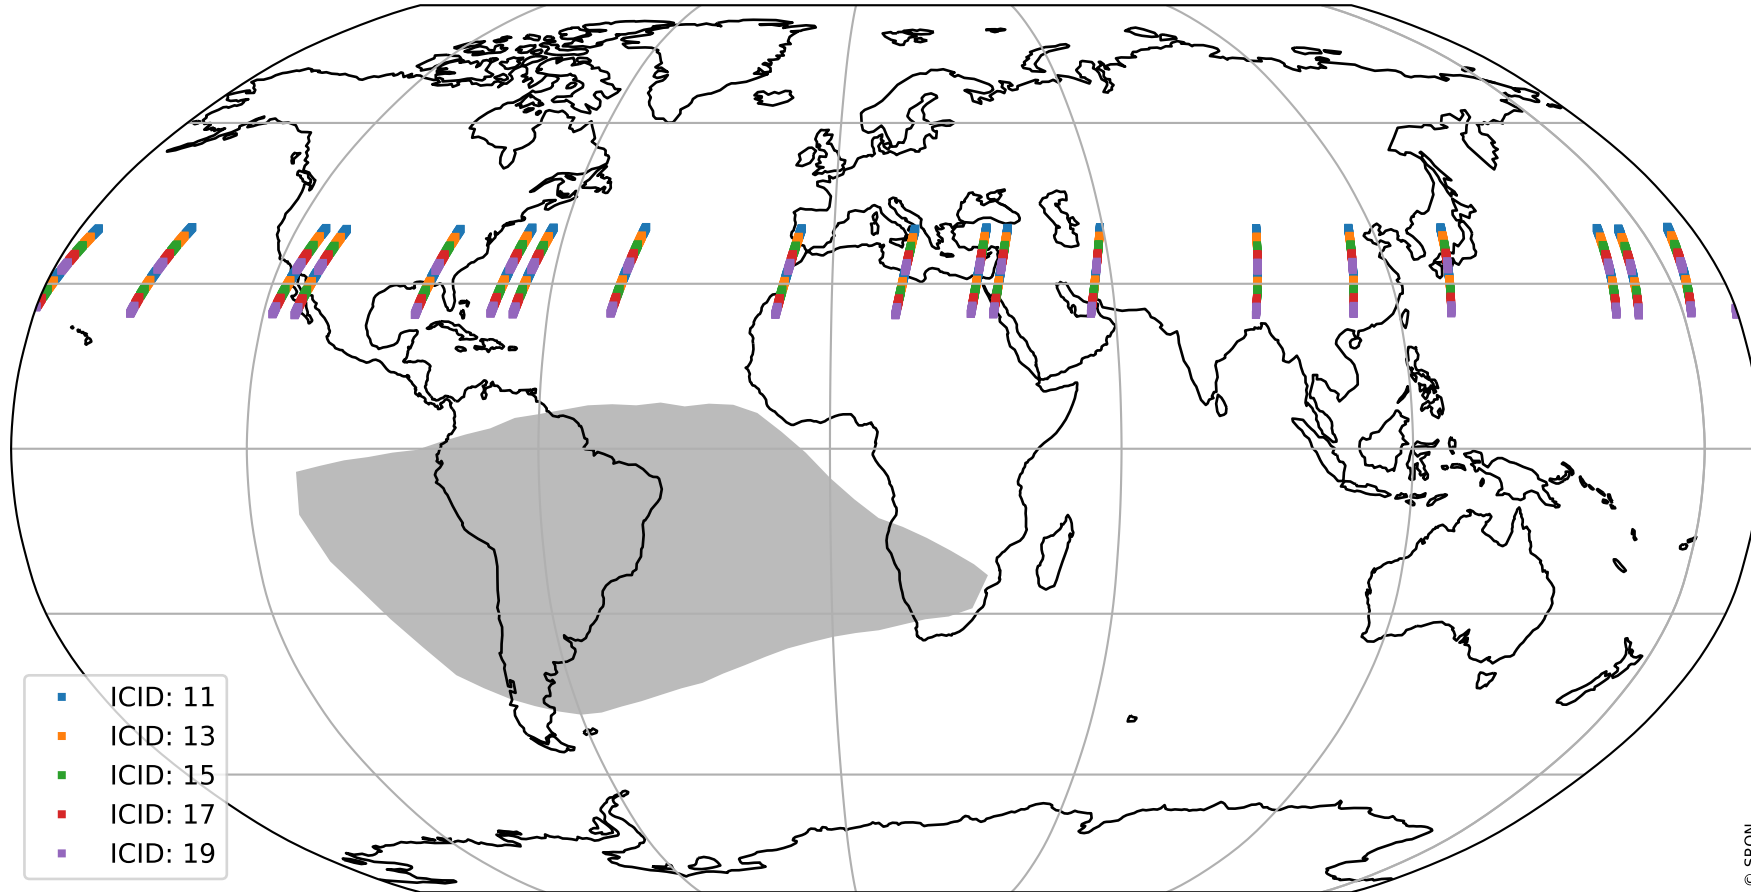

Tropomi SWIR offset (official)

orbits : 19 in [21892, 21937]
coverage : 2022-01-03 / 2022-01-06
median : 0.52592 V
spread : 0.035913 V
created : 2023-08-21T15:09:58

value detector map

Tropomi SWIR offset (official)

orbits : 19 in [21892, 21937]
coverage : 2022-01-03 / 2022-01-06
median : 29.287 μV
spread : 14.847 μV
created : 2023-08-21T15:09:58

Tropomi SWIR offset (official)

orbits : 19 in [21892, 21937]
coverage : 2022-01-03 / 2022-01-06
median : -0.091394 mV
spread : 0.40892 mV
created : 2023-08-21T15:09:58

value compared with SWIR offset CKD

Tropomi SWIR offset (official) ground-tracks of Sentinel-5P

orbits : 19 in [21892, 21937]
coverage : 2022-01-03 / 2022-01-06
created : 2023-08-21T15:09:59

Tropomi SWIR offset (official)

orbits : [2827, 21937]
coverage : 2018-04-30 / 2022-01-06
created : 2023-08-21T15:09:59

trend of detector median & temperatures