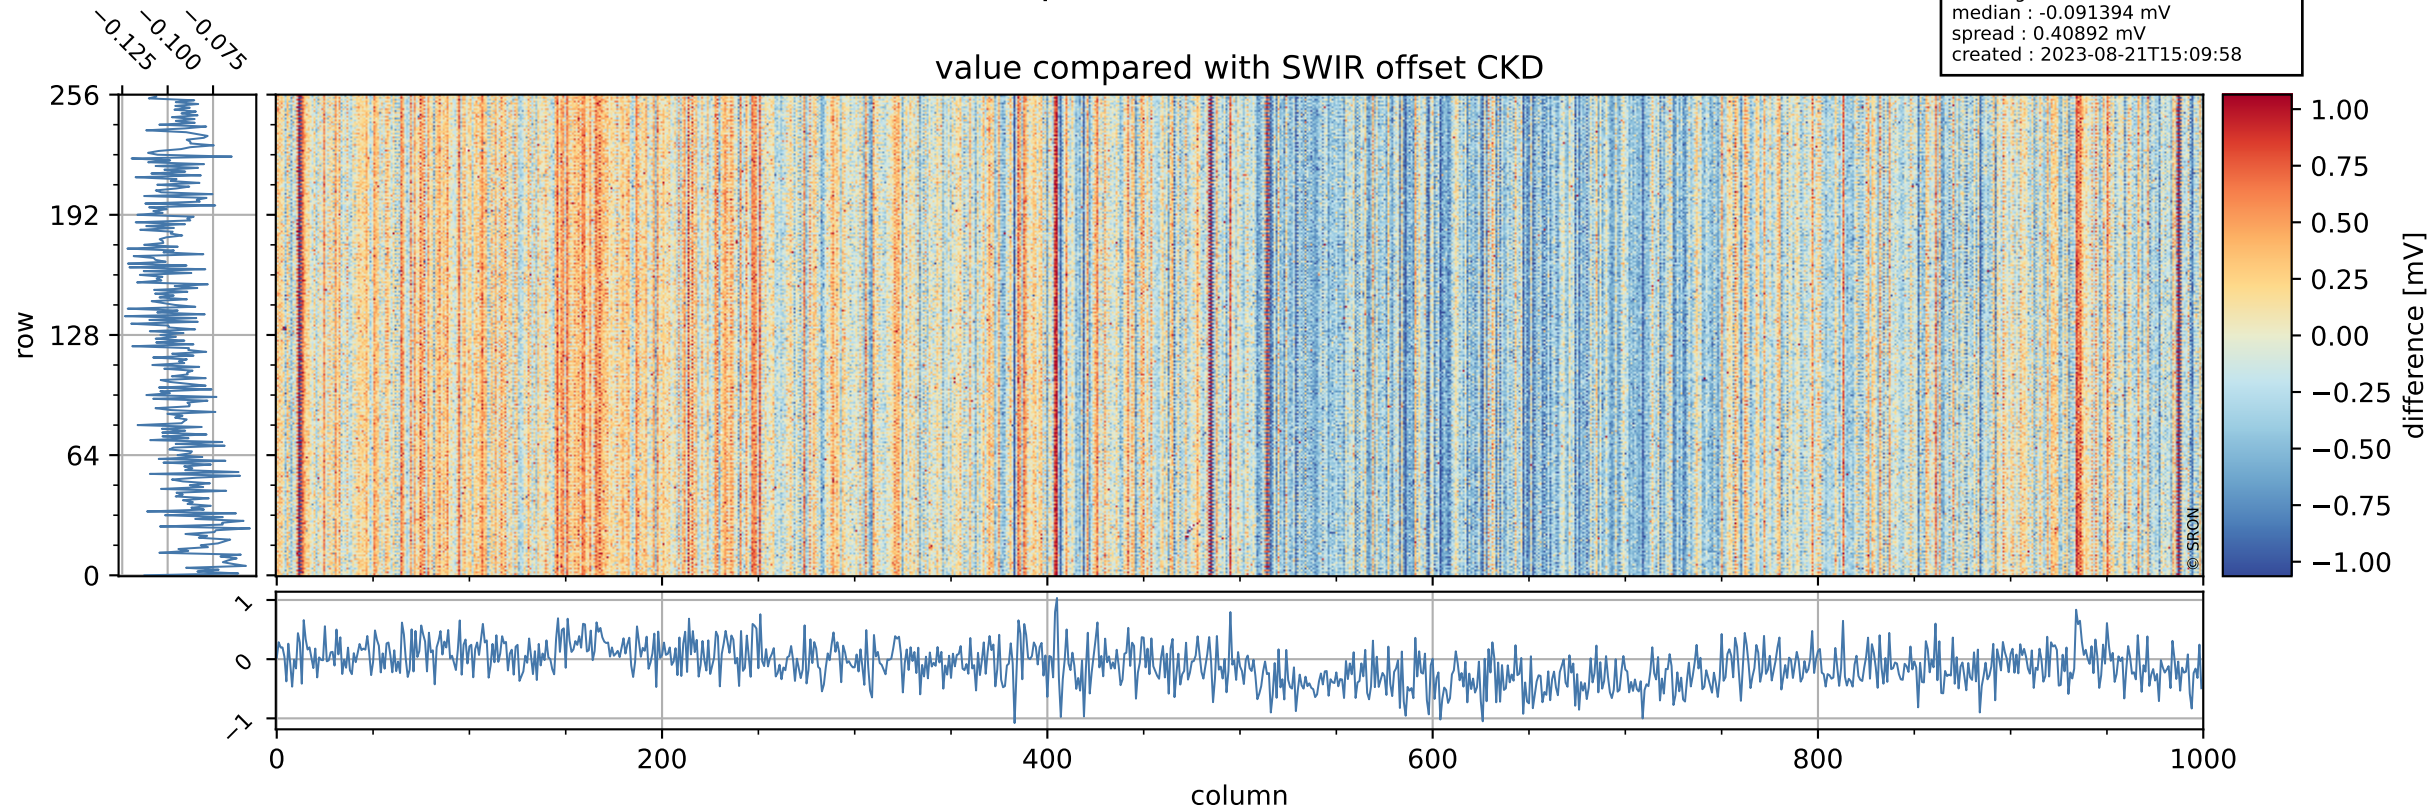

Tropomi SWIR offset (official)

orbits : 19 in [21892, 21937]
coverage : 2022-01-03 / 2022-01-06
median : 0.52592 V
spread : 0.035913 V
created : 2023-08-21T15:09:58

value detector map

Tropomi SWIR offset (official)

orbits : 19 in [21892, 21937]
coverage : 2022-01-03 / 2022-01-06
median : 29.287 μV
spread : 14.847 μV
created : 2023-08-21T15:09:58

Tropomi SWIR offset (official)

orbits : 19 in [21892, 21937]
coverage : 2022-01-03 / 2022-01-06
median : -0.091394 mV
spread : 0.40892 mV
created : 2023-08-21T15:09:58

value compared with SWIR offset CKD

Tropomi SWIR offset (official) ground-tracks of Sentinel-5P

orbits : 19 in [21892, 21937]
coverage : 2022-01-03 / 2022-01-06
created : 2023-08-21T15:09:59

Tropomi SWIR offset (official)

orbits : [2827, 21937]
coverage : 2018-04-30 / 2022-01-06
created : 2023-08-21T15:09:59

trend of detector median & temperatures