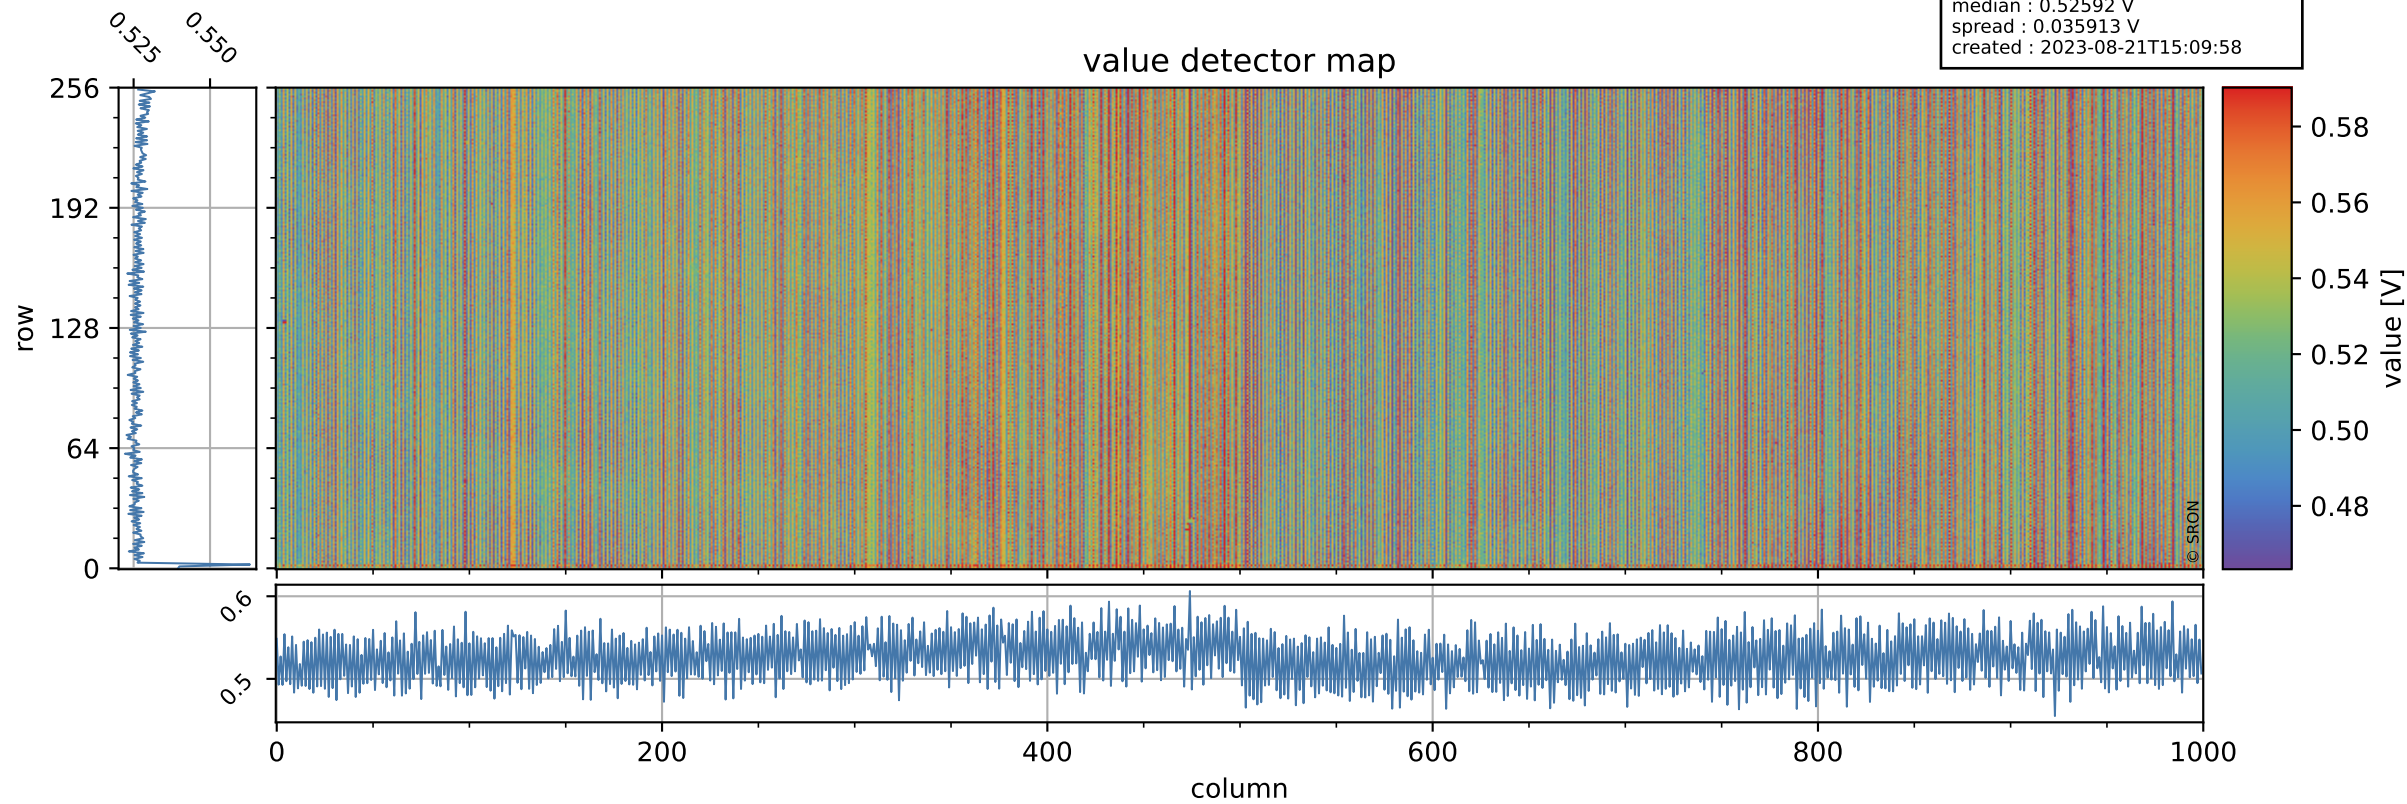

Tropomi SWIR offset (official)

orbits : 19 in [21892, 21937]
coverage : 2022-01-03 / 2022-01-06
median : 0.52592 V
spread : 0.035913 V
created : 2023-08-21T15:09:58

value detector map

Tropomi SWIR offset (official)

orbits : 19 in [21892, 21937]
coverage : 2022-01-03 / 2022-01-06
median : 29.287 μV
spread : 14.847 μV
created : 2023-08-21T15:09:58

Tropomi SWIR offset (official)

orbits : 19 in [21892, 21937]
coverage : 2022-01-03 / 2022-01-06
median : -0.091394 mV
spread : 0.40892 mV
created : 2023-08-21T15:09:58

value compared with SWIR offset CKD

Tropomi SWIR offset (official) ground-tracks of Sentinel-5P

orbits : 19 in [21892, 21937]
coverage : 2022-01-03 / 2022-01-06
created : 2023-08-21T15:09:59

Tropomi SWIR offset (official)

orbits : [2827, 21937]
coverage : 2018-04-30 / 2022-01-06
created : 2023-08-21T15:09:59

trend of detector median & temperatures