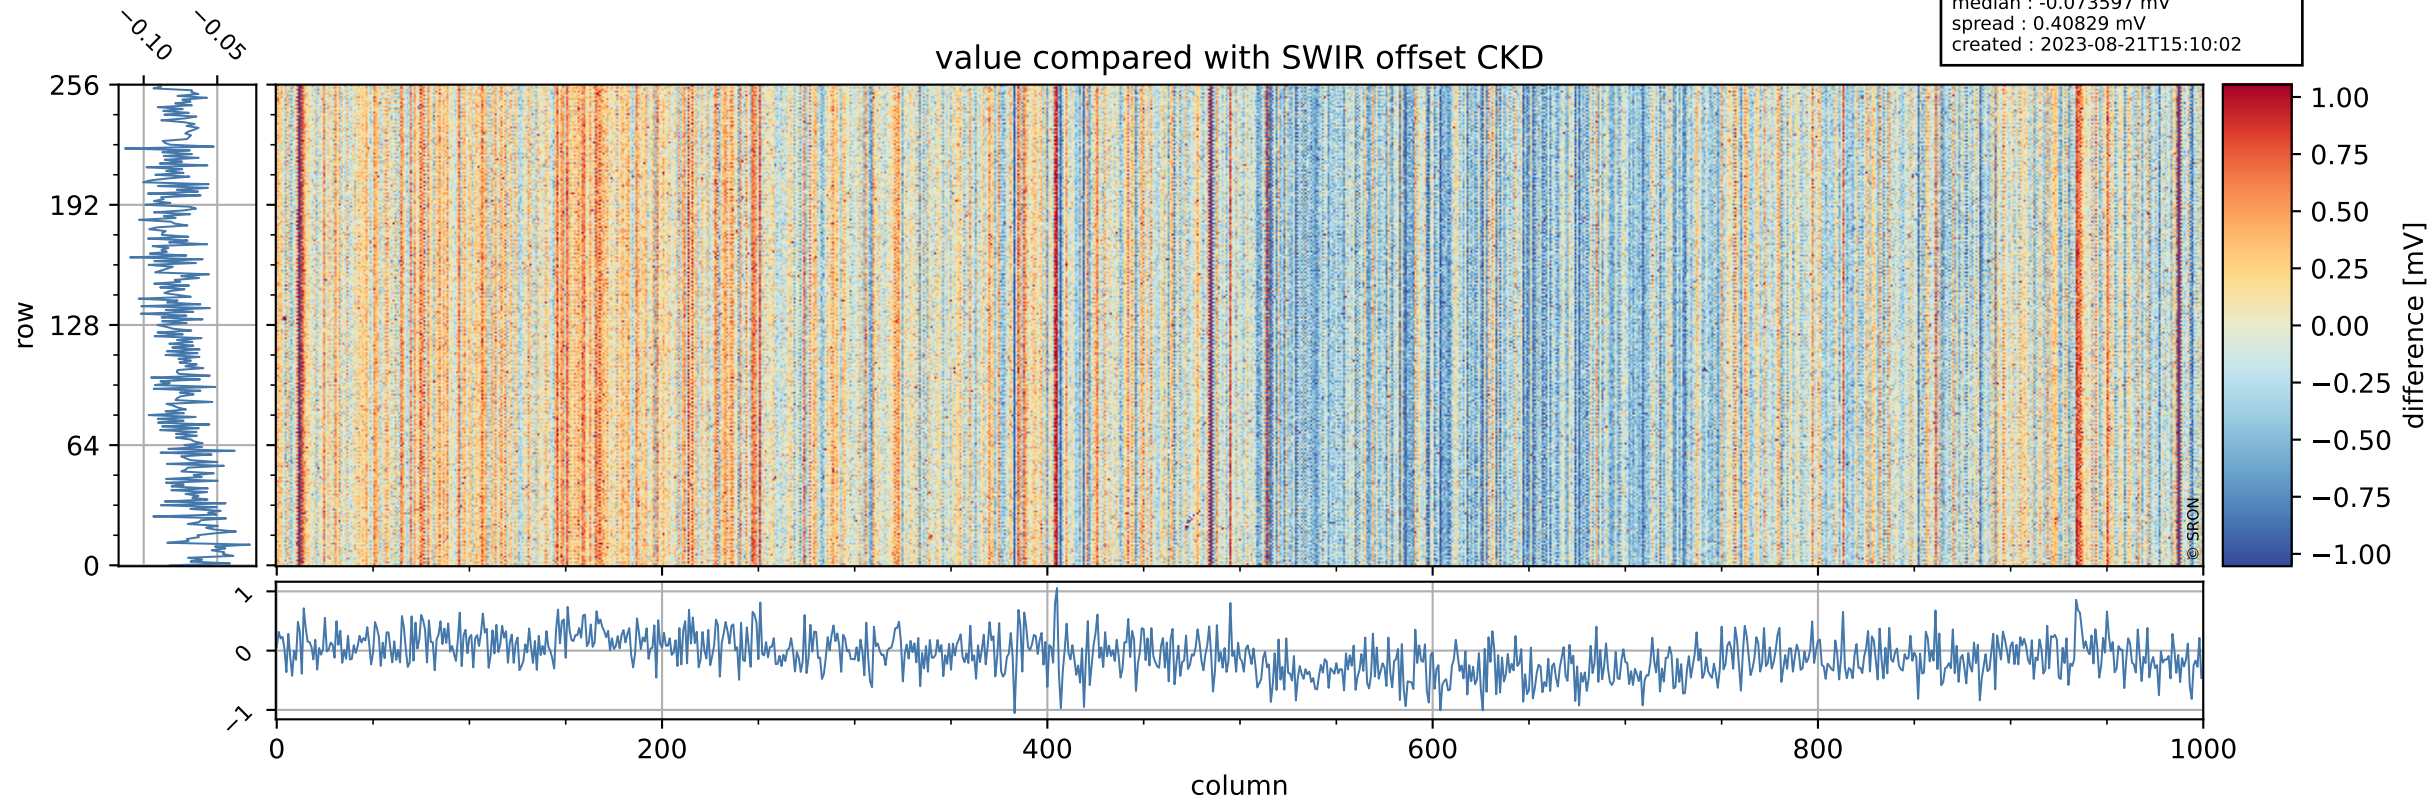

Tropomi SWIR offset (official)

orbits : 18 in [21907, 21952]
coverage : 2022-01-04 / 2022-01-07
median : 0.52594 V
spread : 0.035914 V
created : 2023-08-21T15:10:01

value detector map

Tropomi SWIR offset (official)

orbits : 18 in [21907, 21952]
coverage : 2022-01-04 / 2022-01-07
median : 29.028 μV
spread : 14.694 μV
created : 2023-08-21T15:10:01

Tropomi SWIR offset (official)

orbits : 18 in [21907, 21952]
coverage : 2022-01-04 / 2022-01-07
median : -0.073597 mV
spread : 0.40829 mV
created : 2023-08-21T15:10:02

value compared with SWIR offset CKD

Tropomi SWIR offset (official) ground-tracks of Sentinel-5P

orbits : 18 in [21907, 21952]
coverage : 2022-01-04 / 2022-01-07
created : 2023-08-21T15:10:02

Tropomi SWIR offset (official)

orbits : [2827, 21952]
coverage : 2018-04-30 / 2022-01-07
created : 2023-08-21T15:10:03

trend of detector median & temperatures