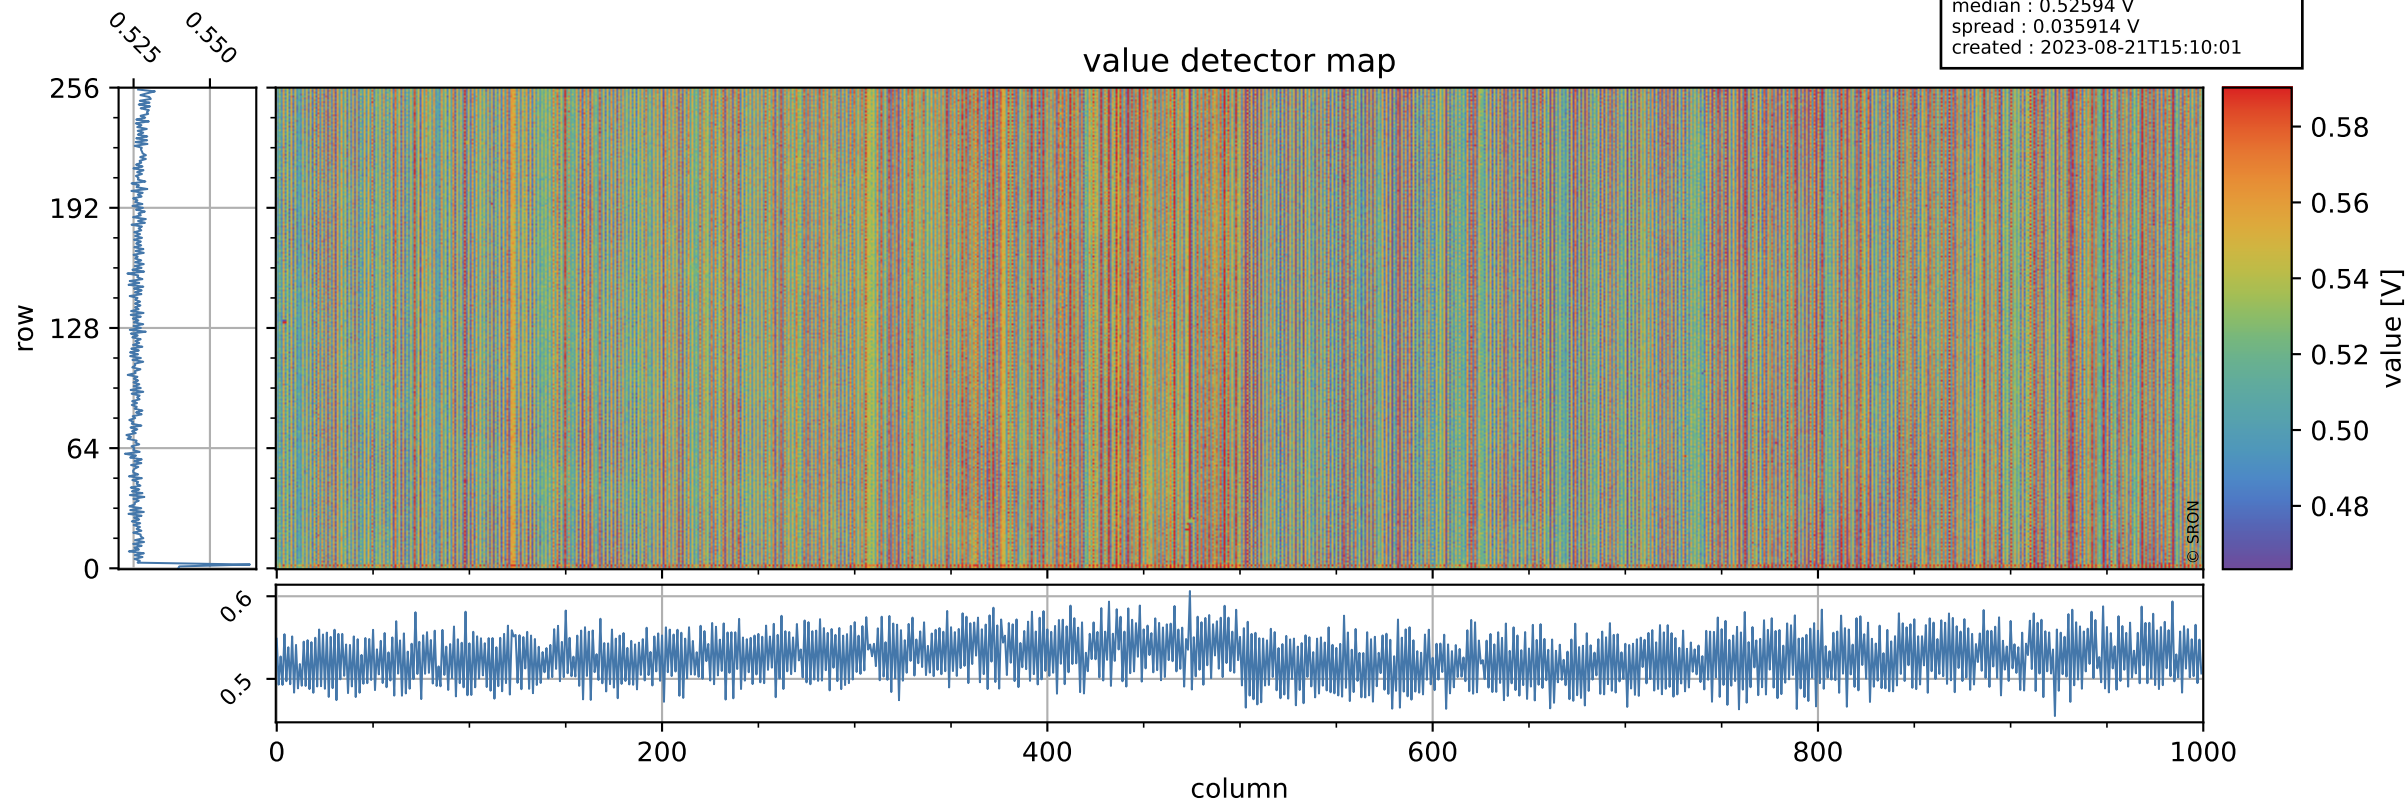

Tropomi SWIR offset (official)

orbits : 18 in [21907, 21952]
coverage : 2022-01-04 / 2022-01-07
median : 0.52594 V
spread : 0.035914 V
created : 2023-08-21T15:10:01

value detector map

Tropomi SWIR offset (official)

orbits : 18 in [21907, 21952]
coverage : 2022-01-04 / 2022-01-07
median : 29.028 μV
spread : 14.694 μV
created : 2023-08-21T15:10:01

Tropomi SWIR offset (official)

orbits : 18 in [21907, 21952]
coverage : 2022-01-04 / 2022-01-07
median : -0.073597 mV
spread : 0.40829 mV
created : 2023-08-21T15:10:02

value compared with SWIR offset CKD

Tropomi SWIR offset (official) ground-tracks of Sentinel-5P

orbits : 18 in [21907, 21952]
coverage : 2022-01-04 / 2022-01-07
created : 2023-08-21T15:10:02

Tropomi SWIR offset (official)

orbits : [2827, 21952]
coverage : 2018-04-30 / 2022-01-07
created : 2023-08-21T15:10:03

trend of detector median & temperatures