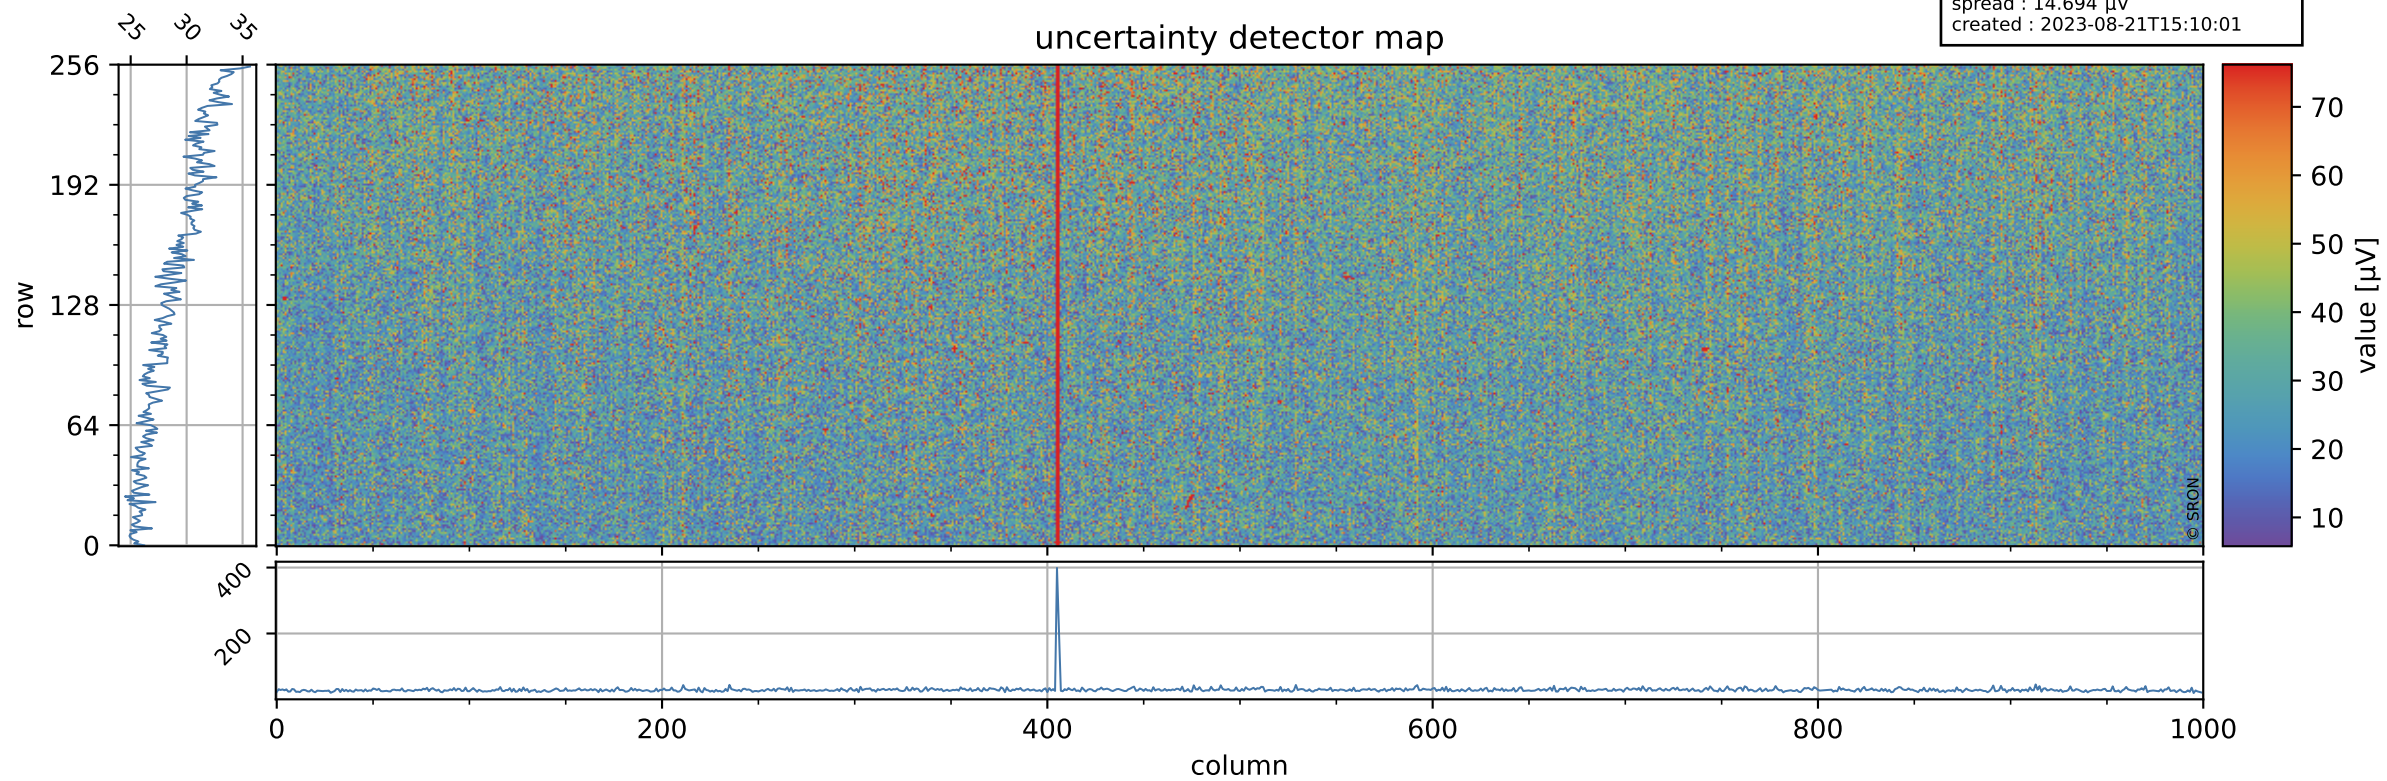

Tropomi SWIR offset (official)

orbits : 18 in [21907, 21952]
coverage : 2022-01-04 / 2022-01-07
median : 0.52594 V
spread : 0.035914 V
created : 2023-08-21T15:10:01

value detector map

Tropomi SWIR offset (official)

orbits : 18 in [21907, 21952]
coverage : 2022-01-04 / 2022-01-07
median : 29.028 μV
spread : 14.694 μV
created : 2023-08-21T15:10:01

Tropomi SWIR offset (official)

orbits : 18 in [21907, 21952]
coverage : 2022-01-04 / 2022-01-07
median : -0.073597 mV
spread : 0.40829 mV
created : 2023-08-21T15:10:02

value compared with SWIR offset CKD

Tropomi SWIR offset (official) ground-tracks of Sentinel-5P

orbits : 18 in [21907, 21952]
coverage : 2022-01-04 / 2022-01-07
created : 2023-08-21T15:10:02

Tropomi SWIR offset (official)

orbits : [2827, 21952]
coverage : 2018-04-30 / 2022-01-07
created : 2023-08-21T15:10:03

trend of detector median & temperatures