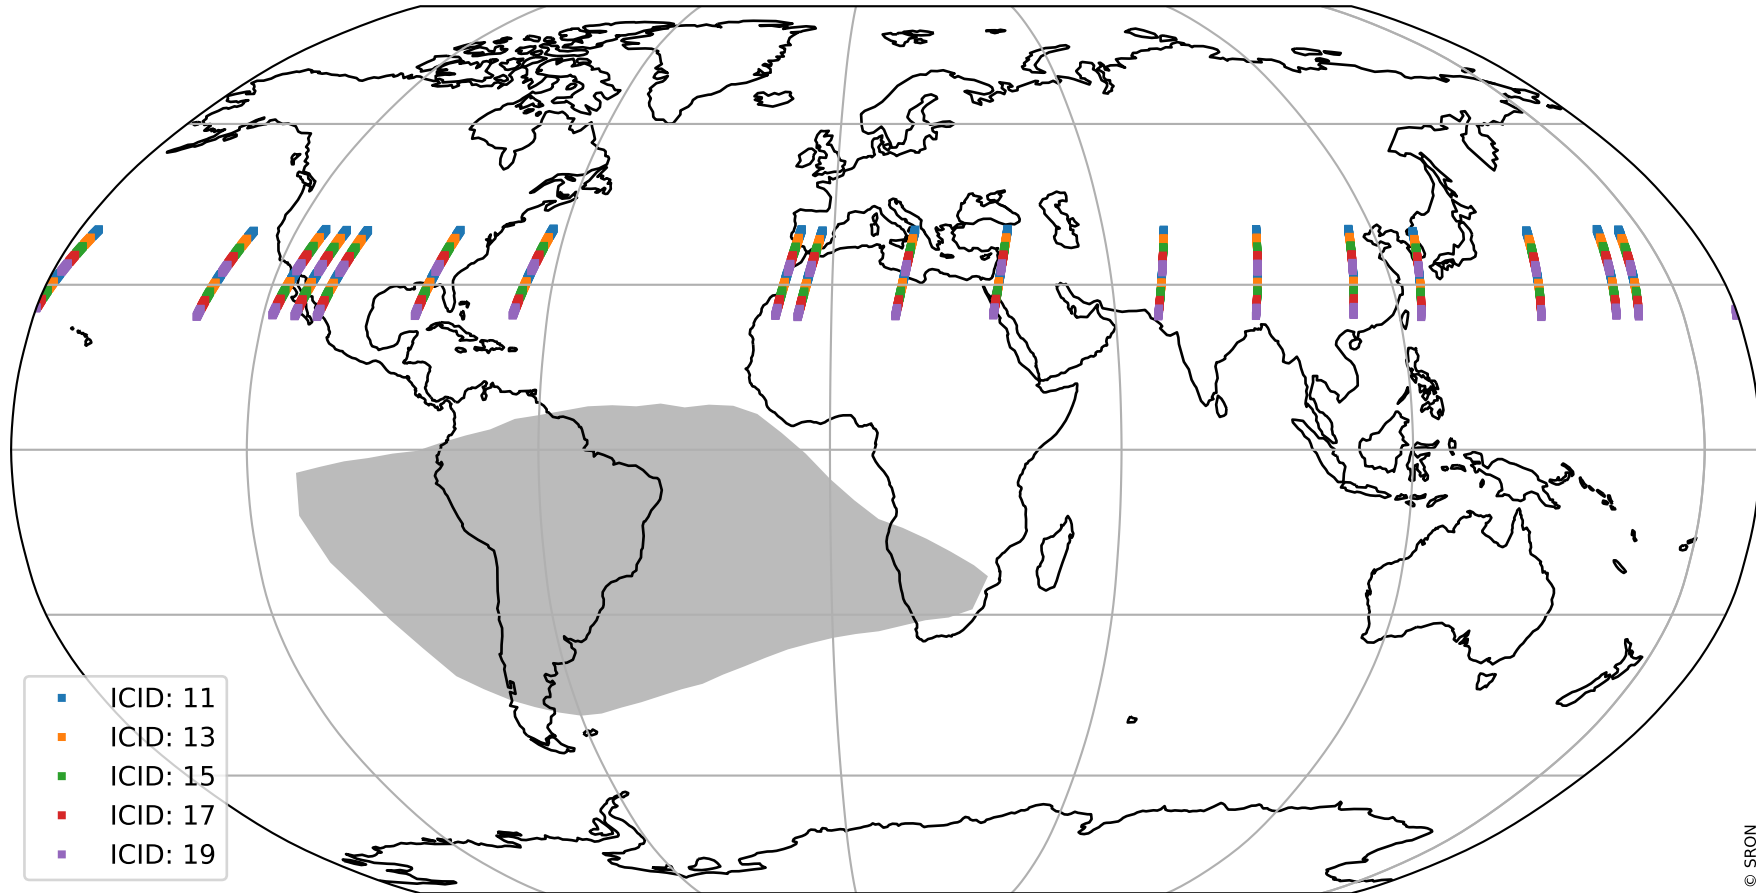

Tropomi SWIR offset (official)

orbits : 18 in [21907, 21952]
coverage : 2022-01-04 / 2022-01-07
median : 0.52594 V
spread : 0.035914 V
created : 2023-08-21T15:10:01

value detector map

Tropomi SWIR offset (official)

orbits : 18 in [21907, 21952]
coverage : 2022-01-04 / 2022-01-07
median : 29.028 μV
spread : 14.694 μV
created : 2023-08-21T15:10:01

Tropomi SWIR offset (official)

orbits : 18 in [21907, 21952]
coverage : 2022-01-04 / 2022-01-07
median : -0.073597 mV
spread : 0.40829 mV
created : 2023-08-21T15:10:02

value compared with SWIR offset CKD

Tropomi SWIR offset (official) ground-tracks of Sentinel-5P

orbits : 18 in [21907, 21952]
coverage : 2022-01-04 / 2022-01-07
created : 2023-08-21T15:10:02

Tropomi SWIR offset (official)

orbits : [2827, 21952]
coverage : 2018-04-30 / 2022-01-07
created : 2023-08-21T15:10:03

trend of detector median & temperatures