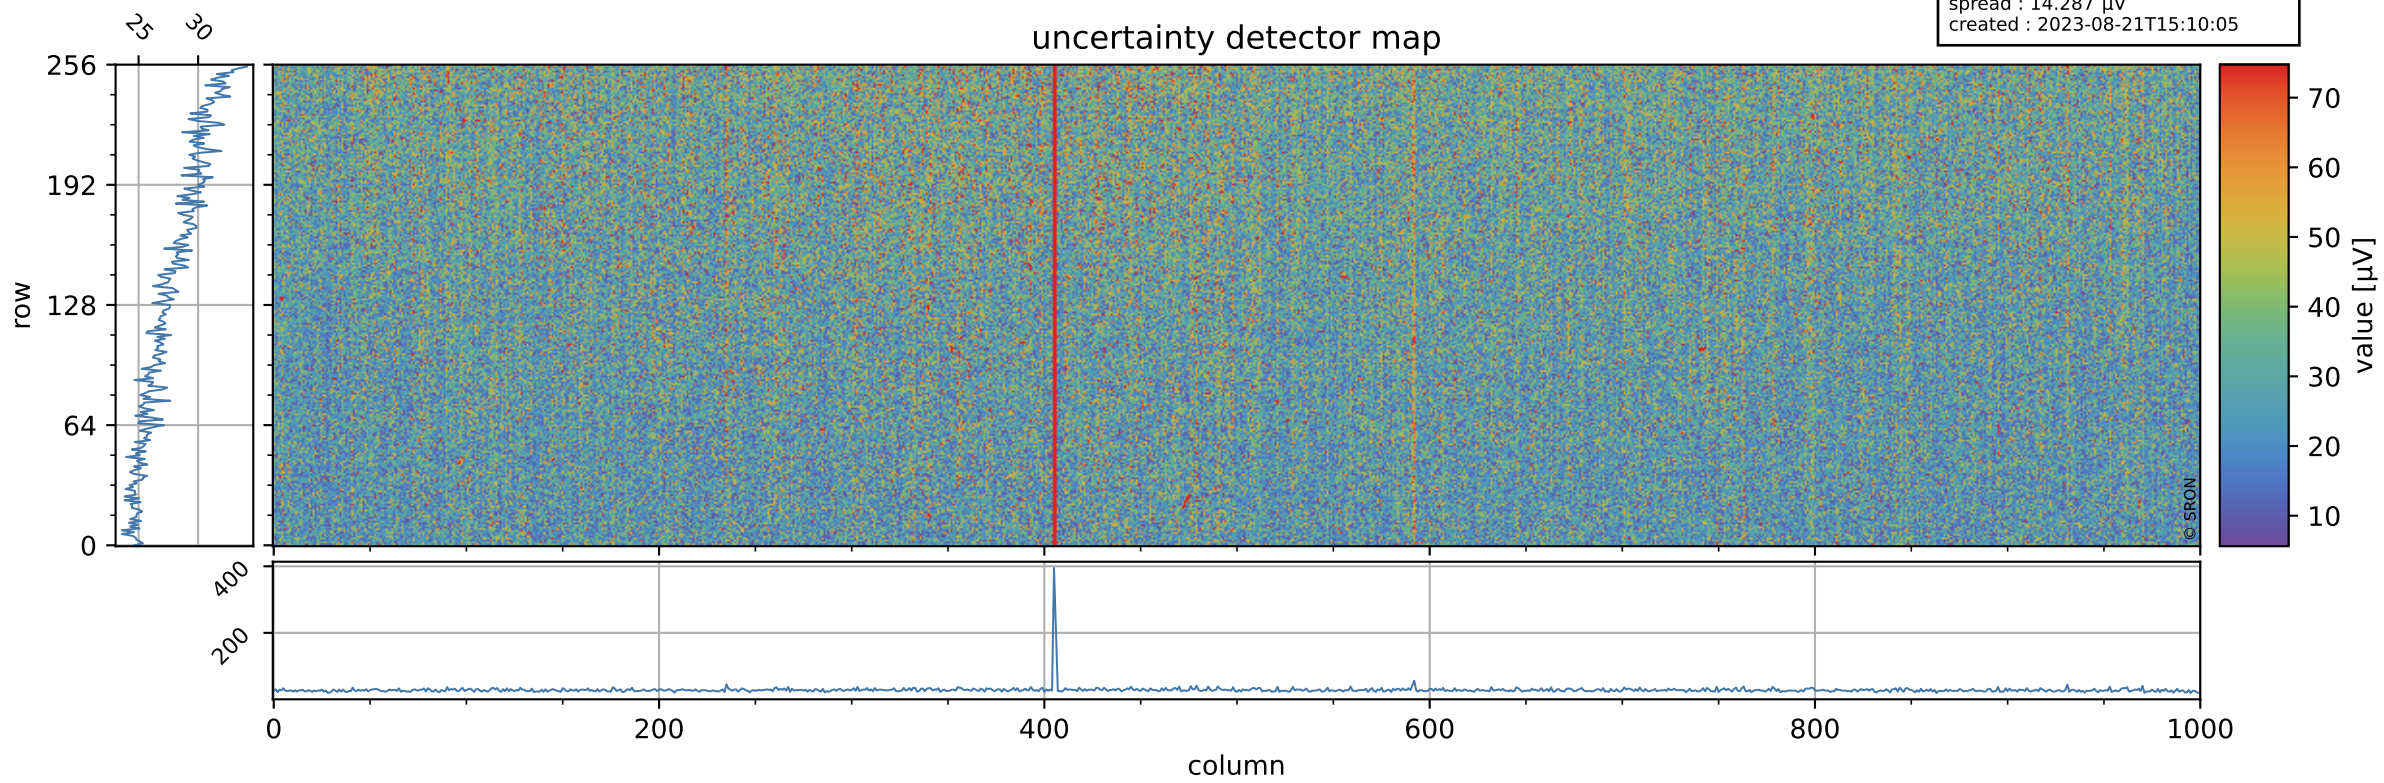

# Tropomi SWIR offset (official)

orbits : 19 in [21922, 21967]  
coverage : 2022-01-05 / 2022-01-08  
median : 0.52595 V  
spread : 0.035913 V  
created : 2023-08-21T15:10:05

## value detector map

# Tropomi SWIR offset (official)

orbits : 19 in [21922, 21967]  
coverage : 2022-01-05 / 2022-01-08  
median : 28.006  $\mu\text{V}$   
spread : 14.287  $\mu\text{V}$   
created : 2023-08-21T15:10:05

# Tropomi SWIR offset (official) ground-tracks of Sentinel-5P

orbits : 19 in [21922, 21967]  
coverage : 2022-01-05 / 2022-01-08  
created : 2023-08-21T15:10:06