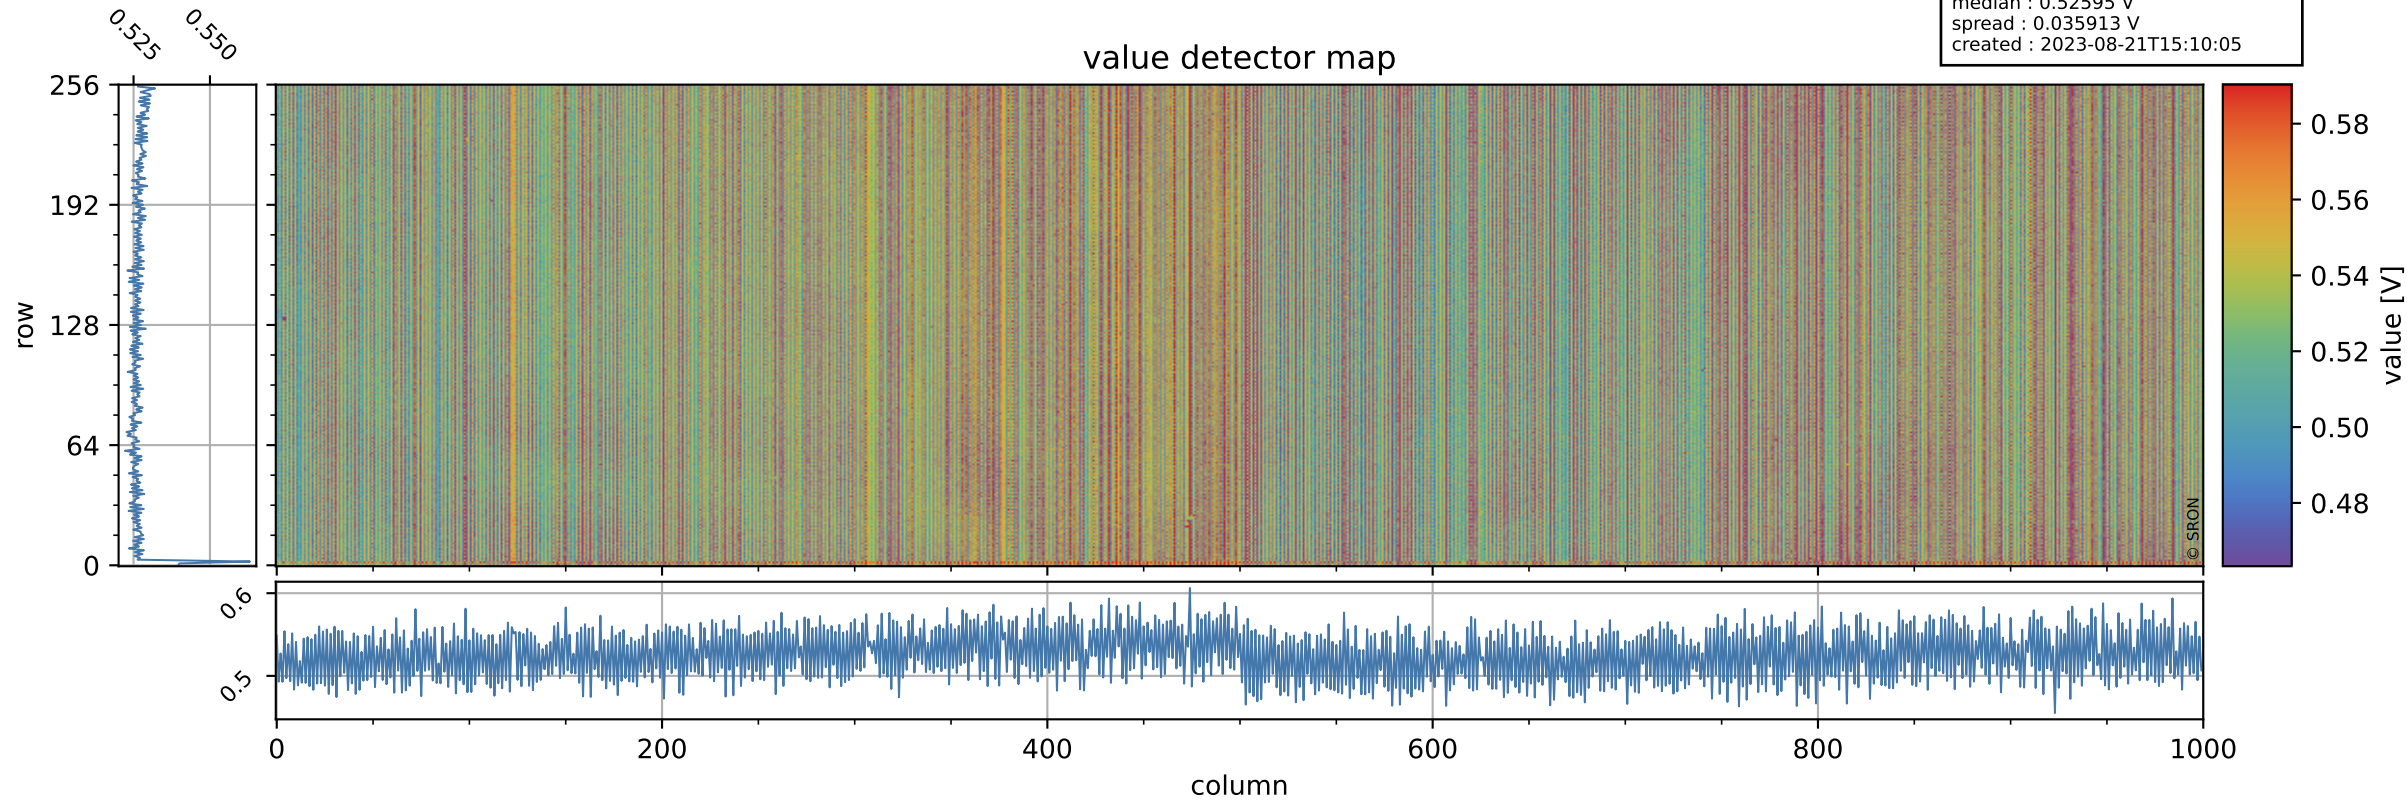

# Tropomi SWIR offset (official)

orbits : 19 in [21922, 21967]  
coverage : 2022-01-05 / 2022-01-08  
median : 0.52595 V  
spread : 0.035913 V  
created : 2023-08-21T15:10:05

## value detector map

# Tropomi SWIR offset (official)

orbits : 19 in [21922, 21967]  
coverage : 2022-01-05 / 2022-01-08  
median : 28.006  $\mu\text{V}$   
spread : 14.287  $\mu\text{V}$   
created : 2023-08-21T15:10:05

# Tropomi SWIR offset (official) ground-tracks of Sentinel-5P

orbits : 19 in [21922, 21967]  
coverage : 2022-01-05 / 2022-01-08  
created : 2023-08-21T15:10:06