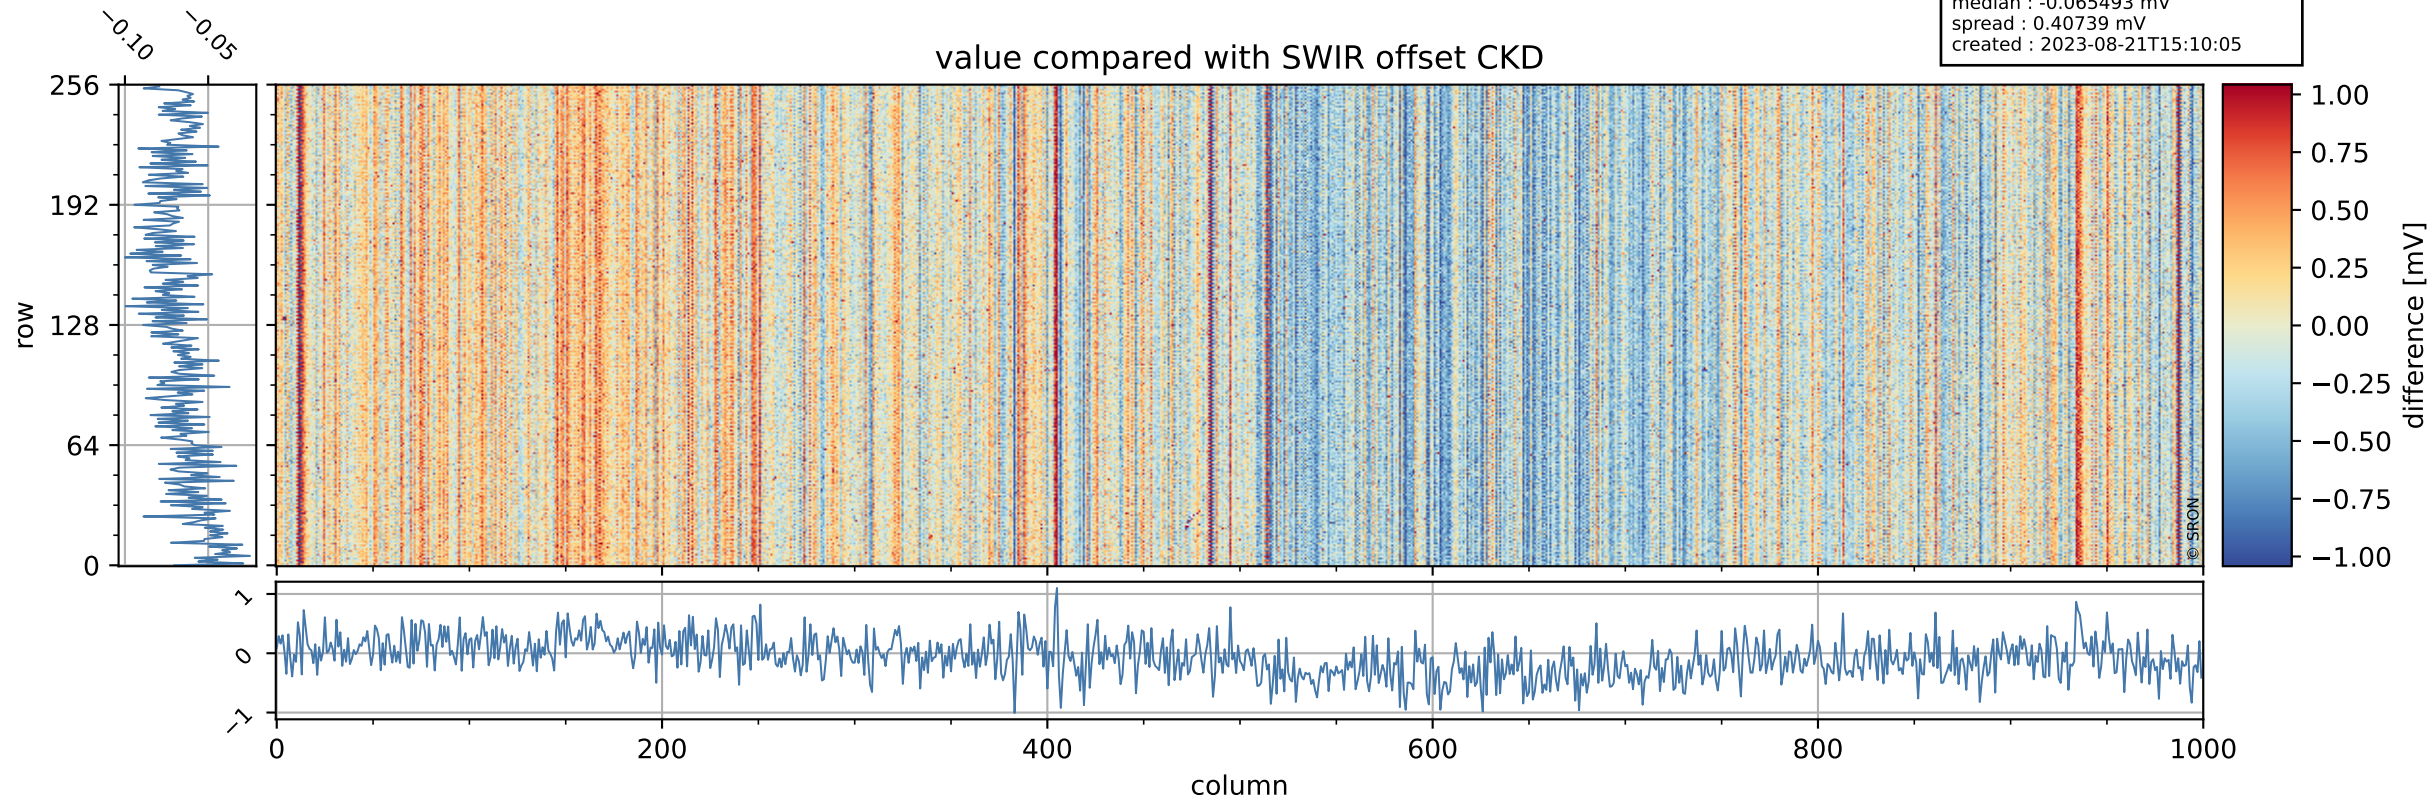

## value detector map

# Tropomi SWIR offset (official)

orbits : 19 in [21922, 21967]  
coverage : 2022-01-05 / 2022-01-08  
median : 28.006  $\mu\text{V}$   
spread : 14.287  $\mu\text{V}$   
created : 2023-08-21T15:10:05

# Tropomi SWIR offset (official)

orbits : 19 in [21922, 21967]  
coverage : 2022-01-05 / 2022-01-08  
median : -0.065493 mV  
spread : 0.40739 mV  
created : 2023-08-21T15:10:05

value compared with SWIR offset CKD

# Tropomi SWIR offset (official) ground-tracks of Sentinel-5P

orbits : 19 in [21922, 21967]  
coverage : 2022-01-05 / 2022-01-08  
created : 2023-08-21T15:10:06