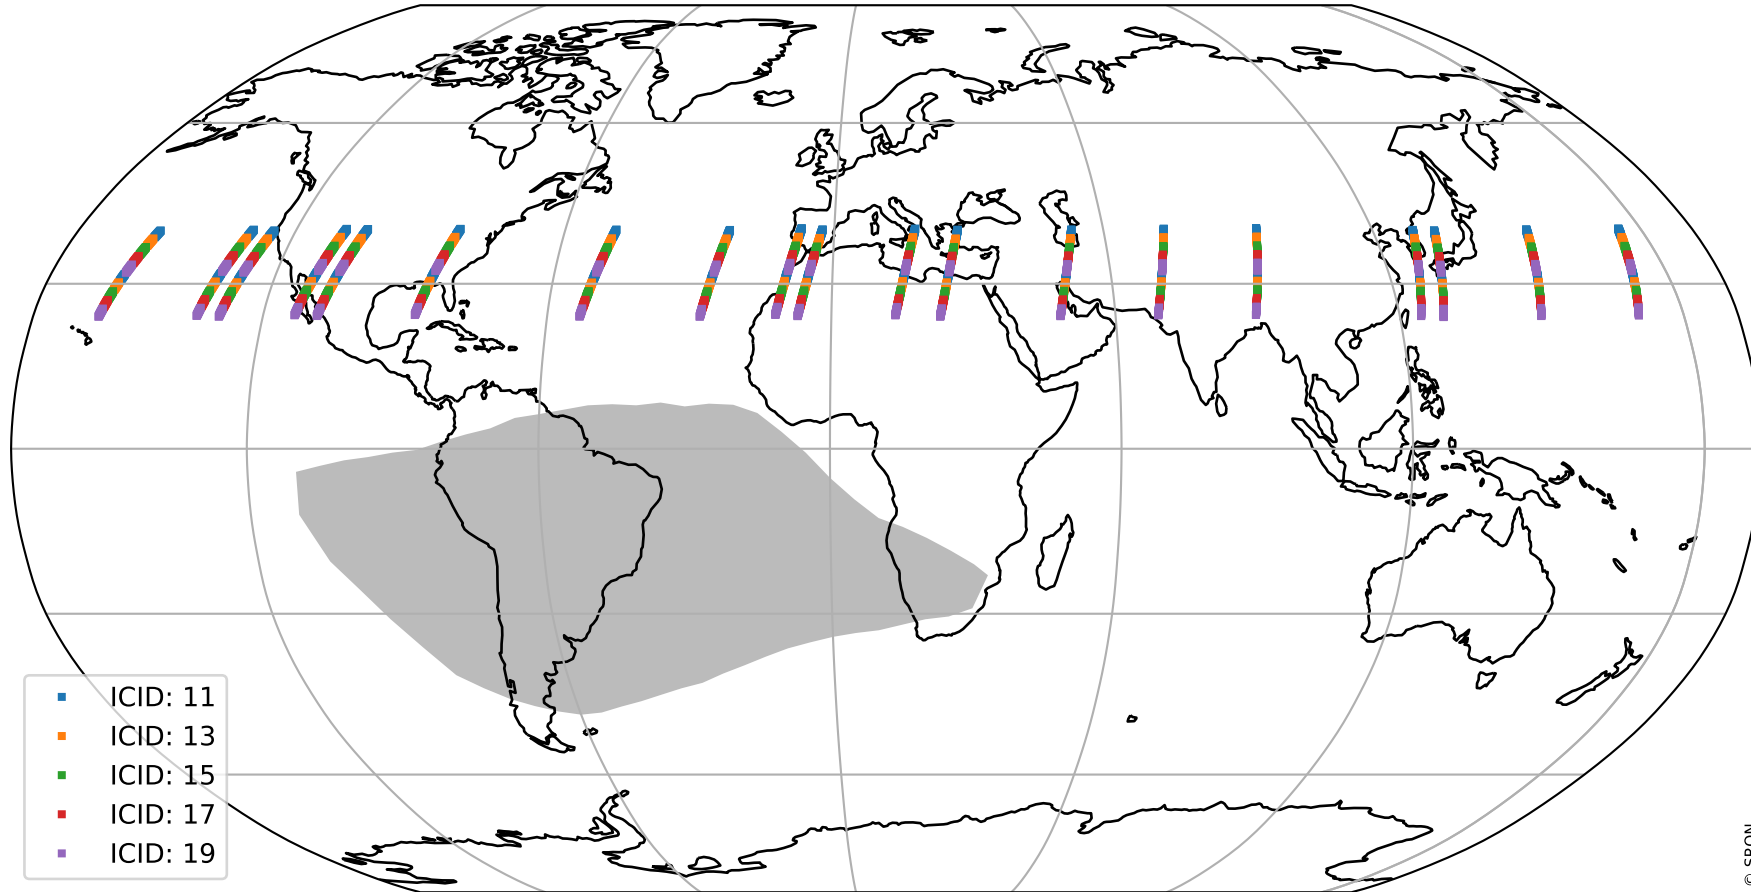

# Tropomi SWIR offset (official)

orbits : 19 in [21922, 21967]  
coverage : 2022-01-05 / 2022-01-08  
median : 28.006  $\mu\text{V}$   
spread : 14.287  $\mu\text{V}$   
created : 2023-08-21T15:10:05

# Tropomi SWIR offset (official)

orbits : 19 in [21922, 21967]  
coverage : 2022-01-05 / 2022-01-08  
median : -0.065493 mV  
spread : 0.40739 mV  
created : 2023-08-21T15:10:05

value compared with SWIR offset CKD

# Tropomi SWIR offset (official) ground-tracks of Sentinel-5P

orbits : 19 in [21922, 21967]  
coverage : 2022-01-05 / 2022-01-08  
created : 2023-08-21T15:10:06

# Tropomi SWIR offset (official)

orbits : [2827, 21967]  
coverage : 2018-04-30 / 2022-01-08  
created : 2023-08-21T15:10:06