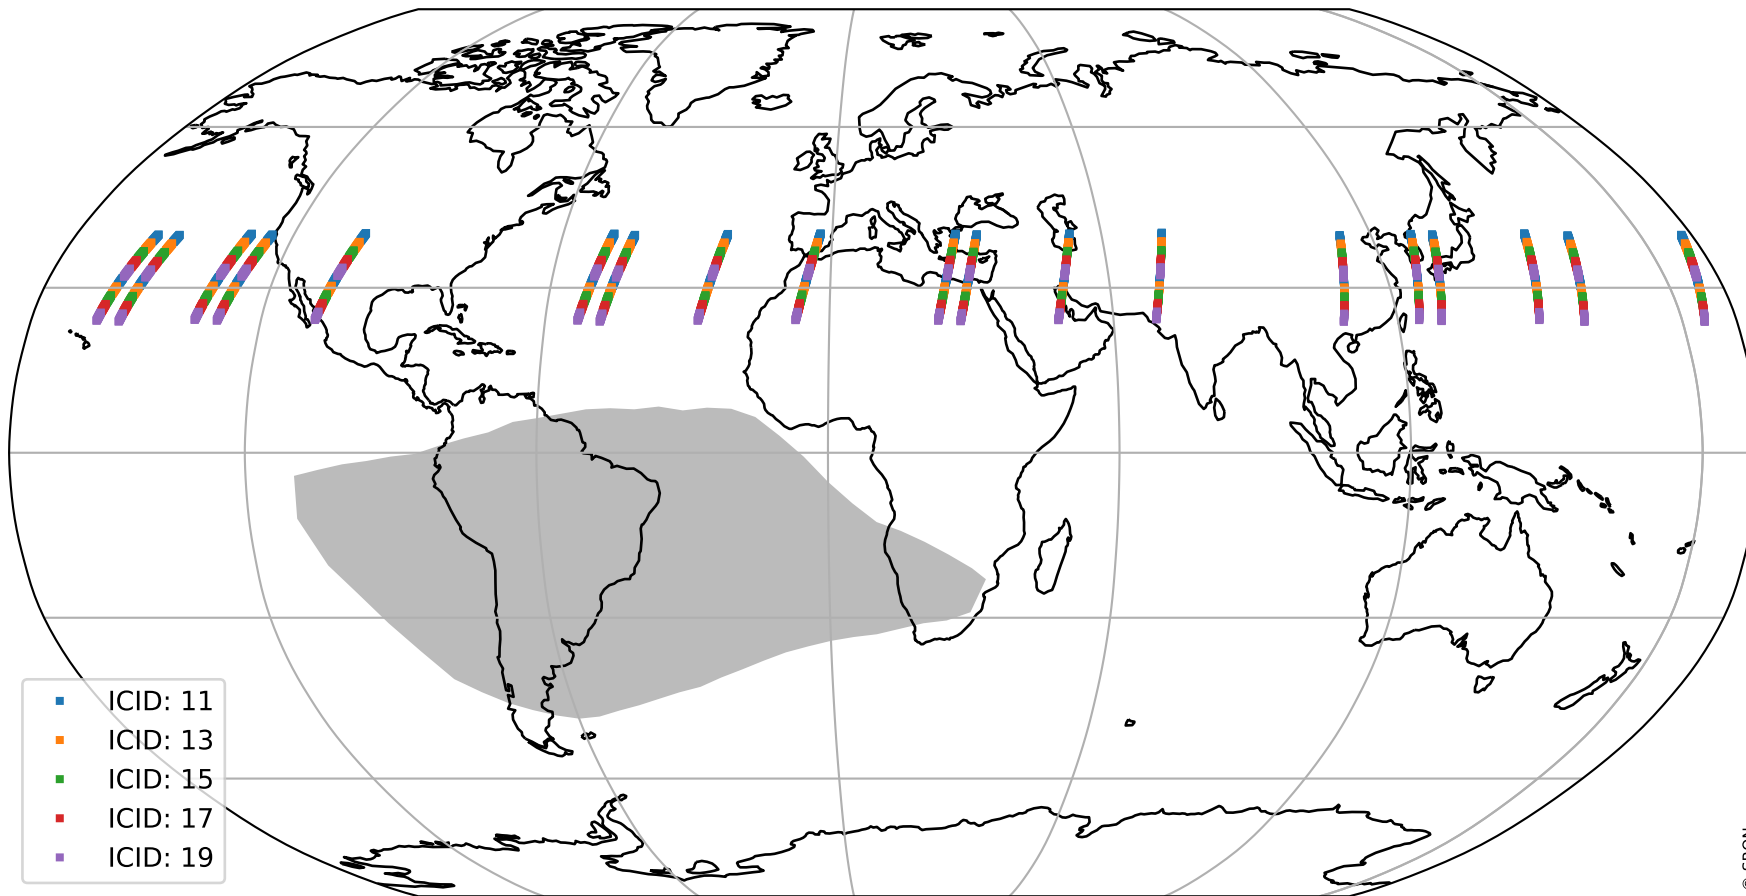

# Tropomi SWIR offset (official)

orbits : 19 in [21937, 21982]  
coverage : 2022-01-06 / 2022-01-09  
median : 27.403  $\mu\text{V}$   
spread : 13.969  $\mu\text{V}$   
created : 2023-08-21T15:10:08

# Tropomi SWIR offset (official)

orbits : 19 in [21937, 21982]  
coverage : 2022-01-06 / 2022-01-09  
median : -0.061843 mV  
spread : 0.4104 mV  
created : 2023-08-21T15:10:08

value compared with SWIR offset CKD

# Tropomi SWIR offset (official) ground-tracks of Sentinel-5P

orbits : 19 in [21937, 21982]  
coverage : 2022-01-06 / 2022-01-09  
created : 2023-08-21T15:10:09

# Tropomi SWIR offset (official)

orbits : [2827, 21982]  
coverage : 2018-04-30 / 2022-01-09  
created : 2023-08-21T15:10:10