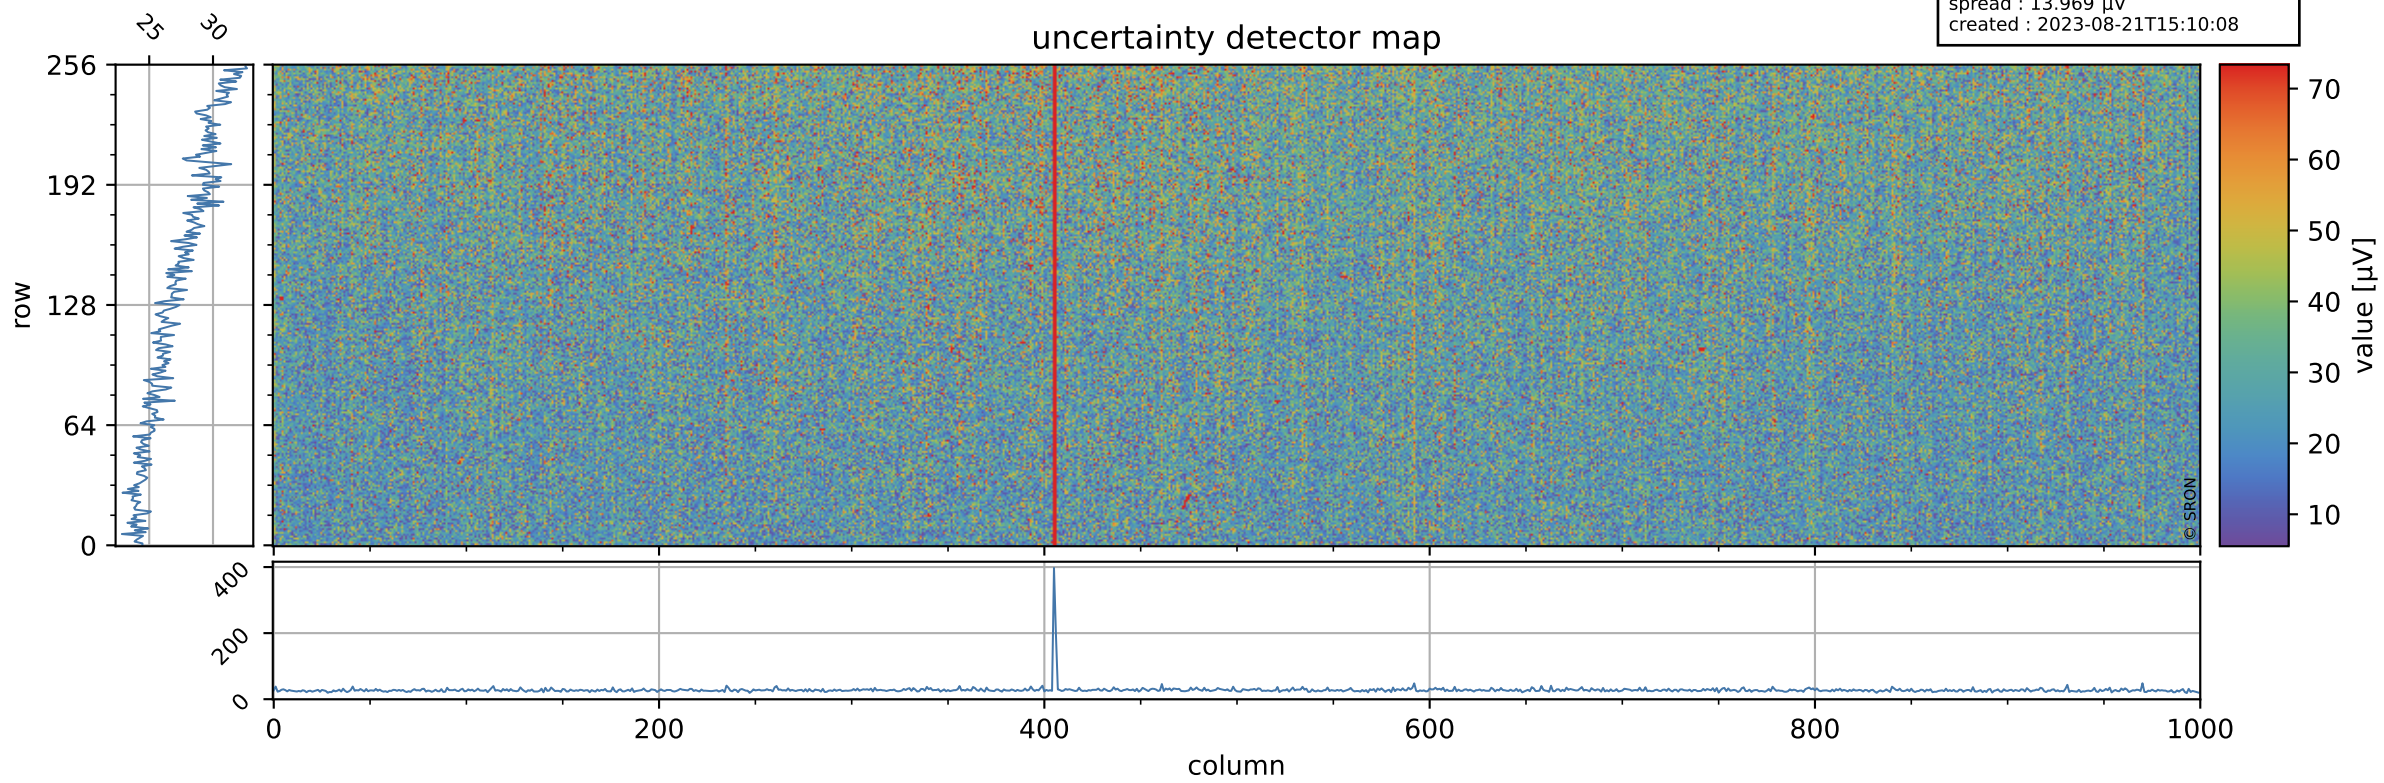

# Tropomi SWIR offset (official)

orbits : 19 in [21937, 21982]  
coverage : 2022-01-06 / 2022-01-09  
median : 0.52595 V  
spread : 0.035913 V  
created : 2023-08-21T15:10:08

## value detector map

# Tropomi SWIR offset (official)

orbits : 19 in [21937, 21982]  
coverage : 2022-01-06 / 2022-01-09  
median : 27.403  $\mu\text{V}$   
spread : 13.969  $\mu\text{V}$   
created : 2023-08-21T15:10:08

# Tropomi SWIR offset (official) ground-tracks of Sentinel-5P

orbits : 19 in [21937, 21982]  
coverage : 2022-01-06 / 2022-01-09  
created : 2023-08-21T15:10:09