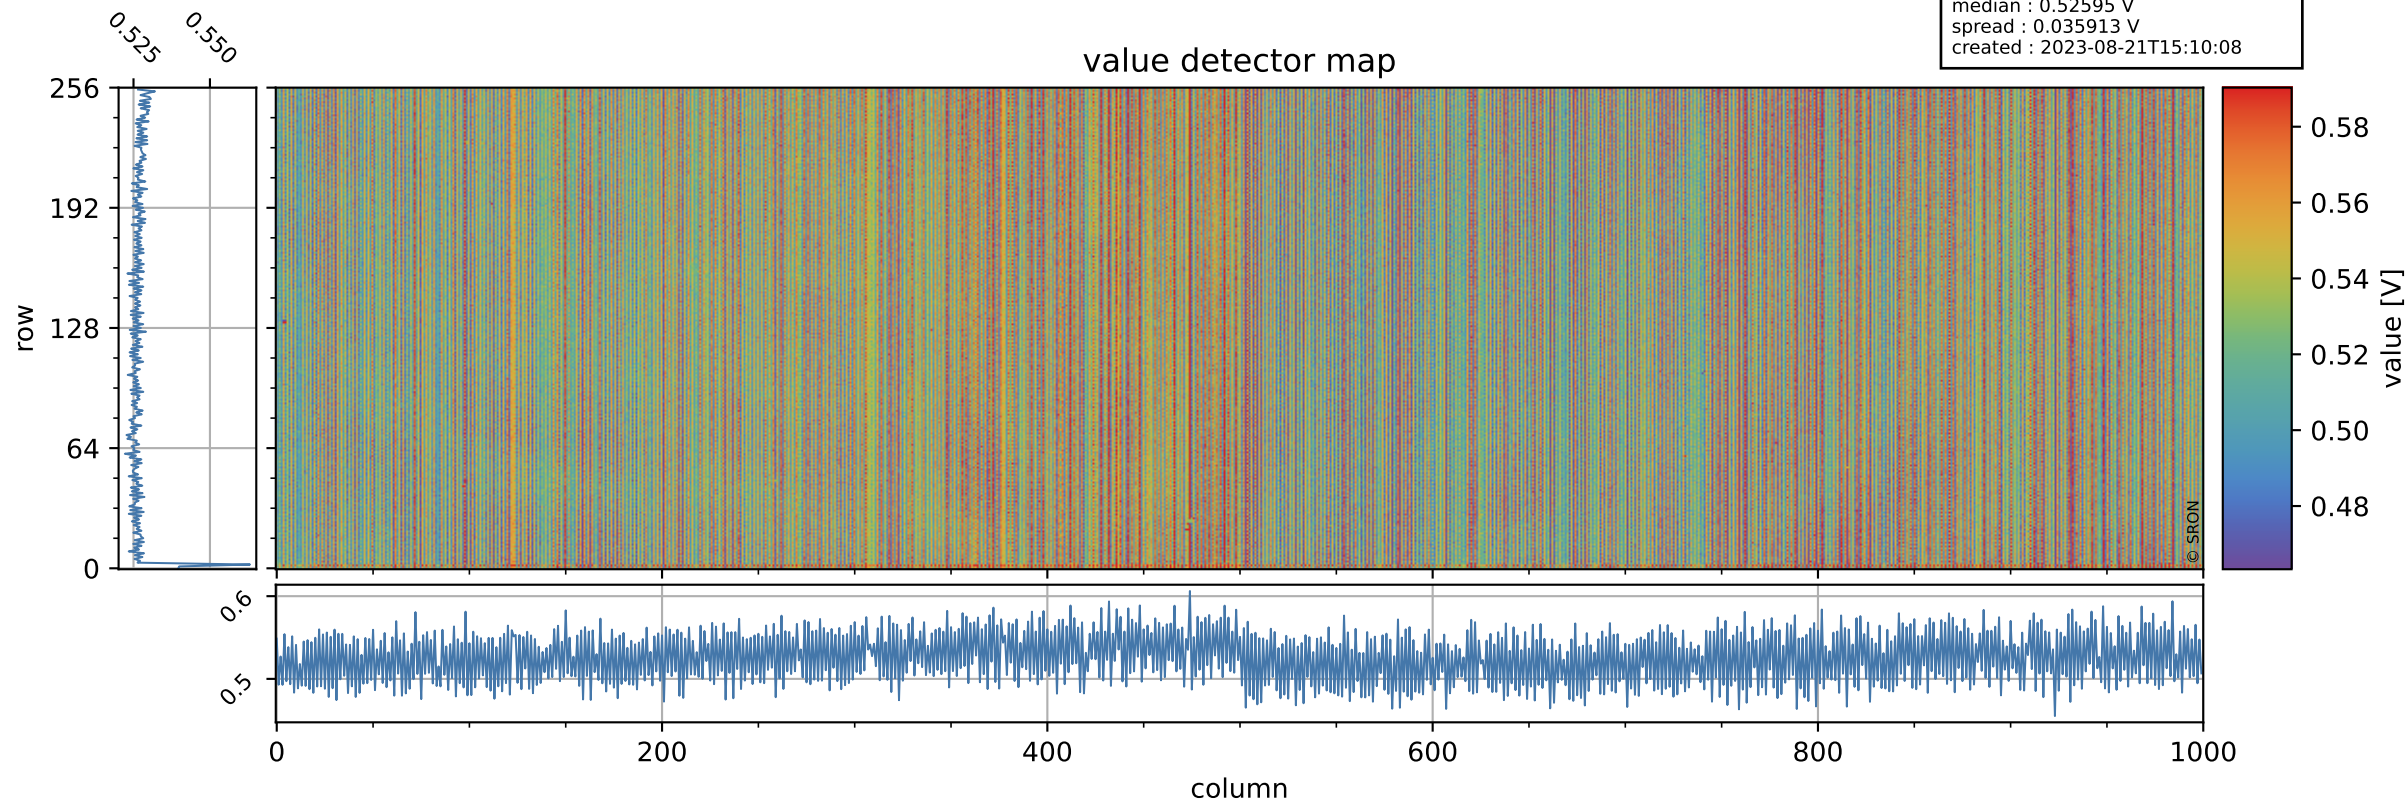

# Tropomi SWIR offset (official)

orbits : 19 in [21937, 21982]  
coverage : 2022-01-06 / 2022-01-09  
median : 0.52595 V  
spread : 0.035913 V  
created : 2023-08-21T15:10:08

## value detector map

# Tropomi SWIR offset (official)

orbits : 19 in [21937, 21982]  
coverage : 2022-01-06 / 2022-01-09  
median : 27.403  $\mu\text{V}$   
spread : 13.969  $\mu\text{V}$   
created : 2023-08-21T15:10:08

# Tropomi SWIR offset (official) ground-tracks of Sentinel-5P

orbits : 19 in [21937, 21982]  
coverage : 2022-01-06 / 2022-01-09  
created : 2023-08-21T15:10:09