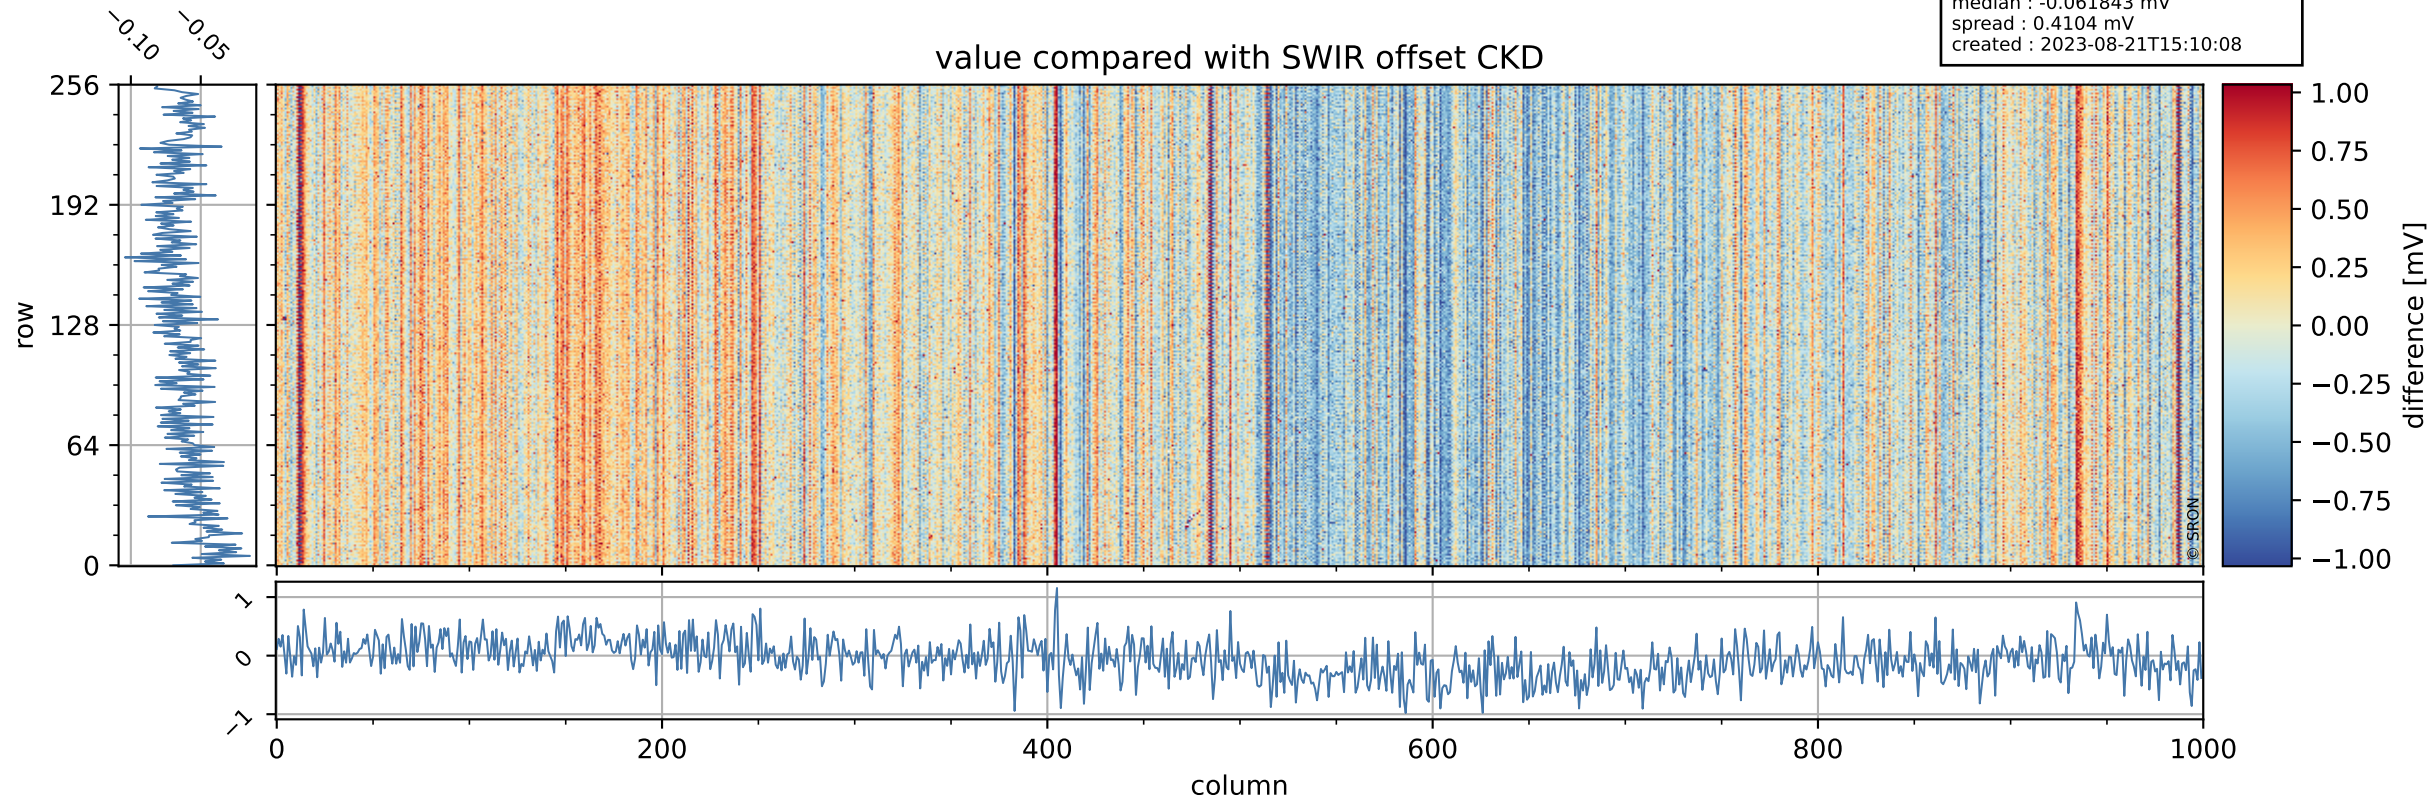

## value detector map

# Tropomi SWIR offset (official)

orbits : 19 in [21937, 21982]  
coverage : 2022-01-06 / 2022-01-09  
median : 27.403  $\mu\text{V}$   
spread : 13.969  $\mu\text{V}$   
created : 2023-08-21T15:10:08

# Tropomi SWIR offset (official)

orbits : 19 in [21937, 21982]  
coverage : 2022-01-06 / 2022-01-09  
median : -0.061843 mV  
spread : 0.4104 mV  
created : 2023-08-21T15:10:08

value compared with SWIR offset CKD

# Tropomi SWIR offset (official) ground-tracks of Sentinel-5P

orbits : 19 in [21937, 21982]  
coverage : 2022-01-06 / 2022-01-09  
created : 2023-08-21T15:10:09