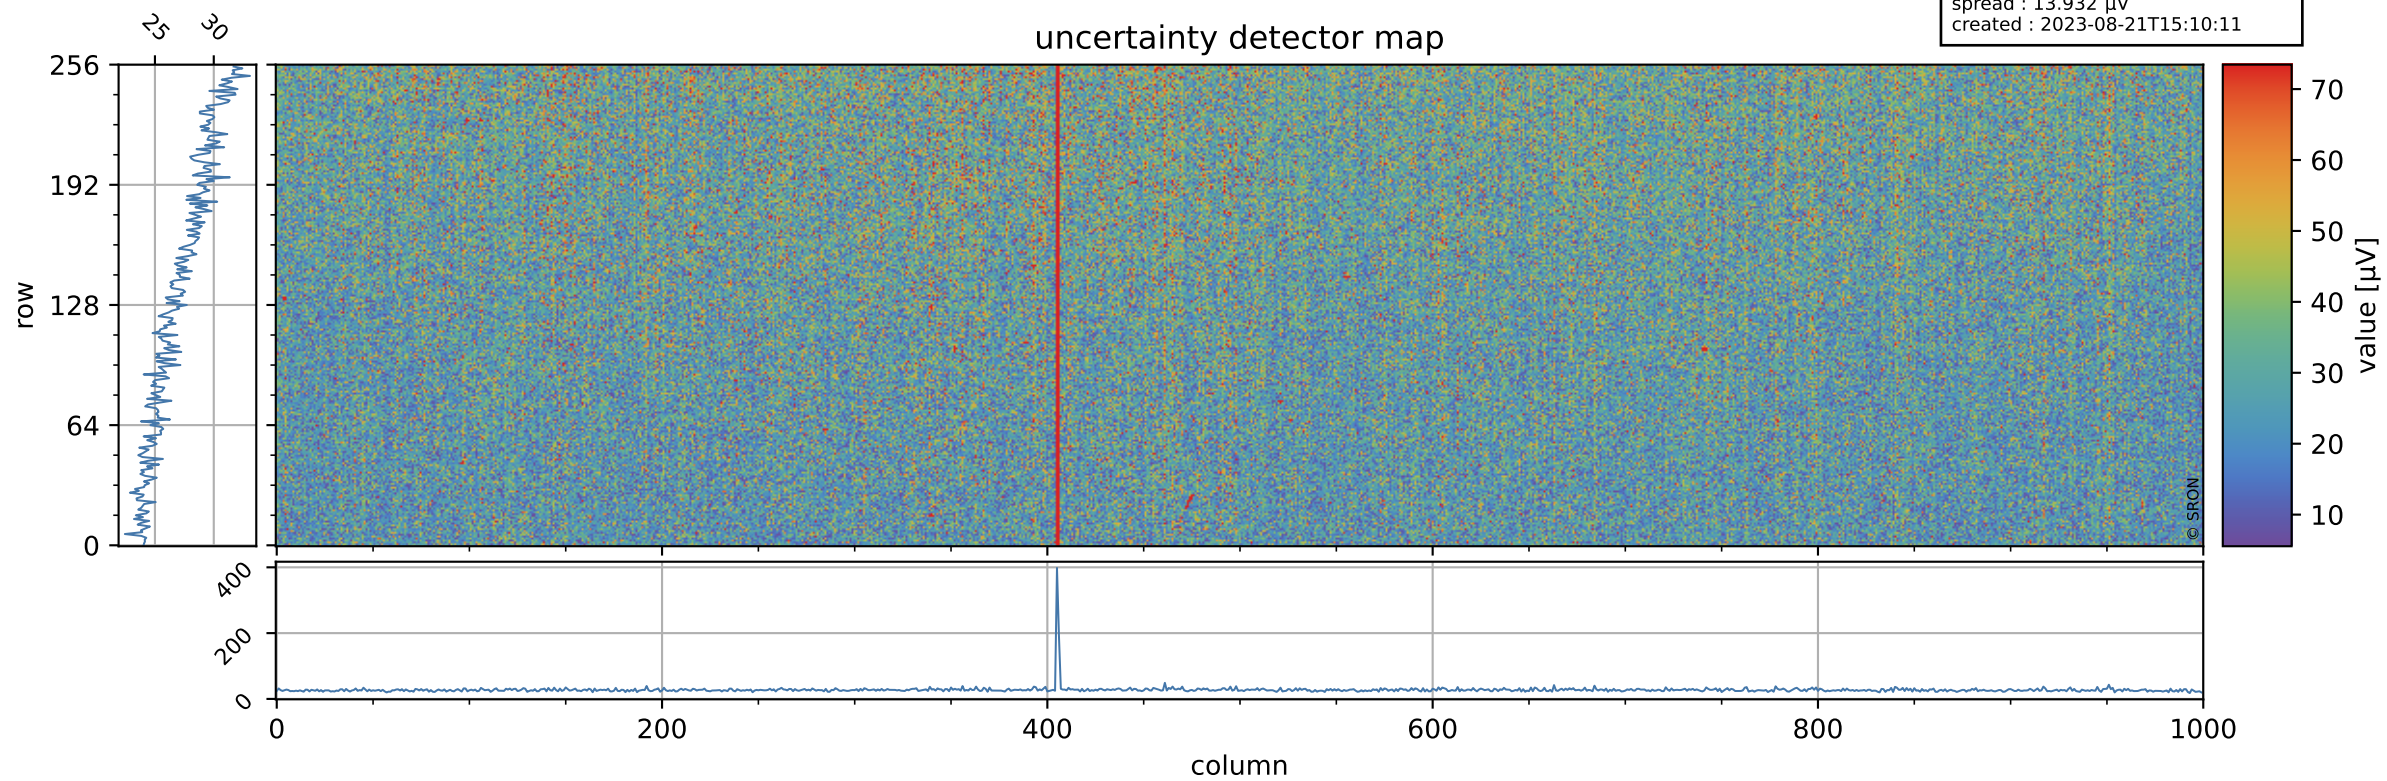

Tropomi SWIR offset (official)

orbits : 20 in [21952, 21997]
coverage : 2022-01-07 / 2022-01-10
median : 0.52595 V
spread : 0.035912 V
created : 2023-08-21T15:10:11

value detector map

Tropomi SWIR offset (official)

orbits : 20 in [21952, 21997]
coverage : 2022-01-07 / 2022-01-10
median : 27.303 μV
spread : 13.932 μV
created : 2023-08-21T15:10:11

Tropomi SWIR offset (official)

orbits : 20 in [21952, 21997]
coverage : 2022-01-07 / 2022-01-10
median : -0.063211 mV
spread : 0.41286 mV
created : 2023-08-21T15:10:11

value compared with SWIR offset CKD

Tropomi SWIR offset (official) ground-tracks of Sentinel-5P

orbits : 20 in [21952, 21997]
coverage : 2022-01-07 / 2022-01-10
created : 2023-08-21T15:10:12

Tropomi SWIR offset (official)

orbits : [2827, 21997]
coverage : 2018-04-30 / 2022-01-10
created : 2023-08-21T15:10:13

trend of detector median & temperatures