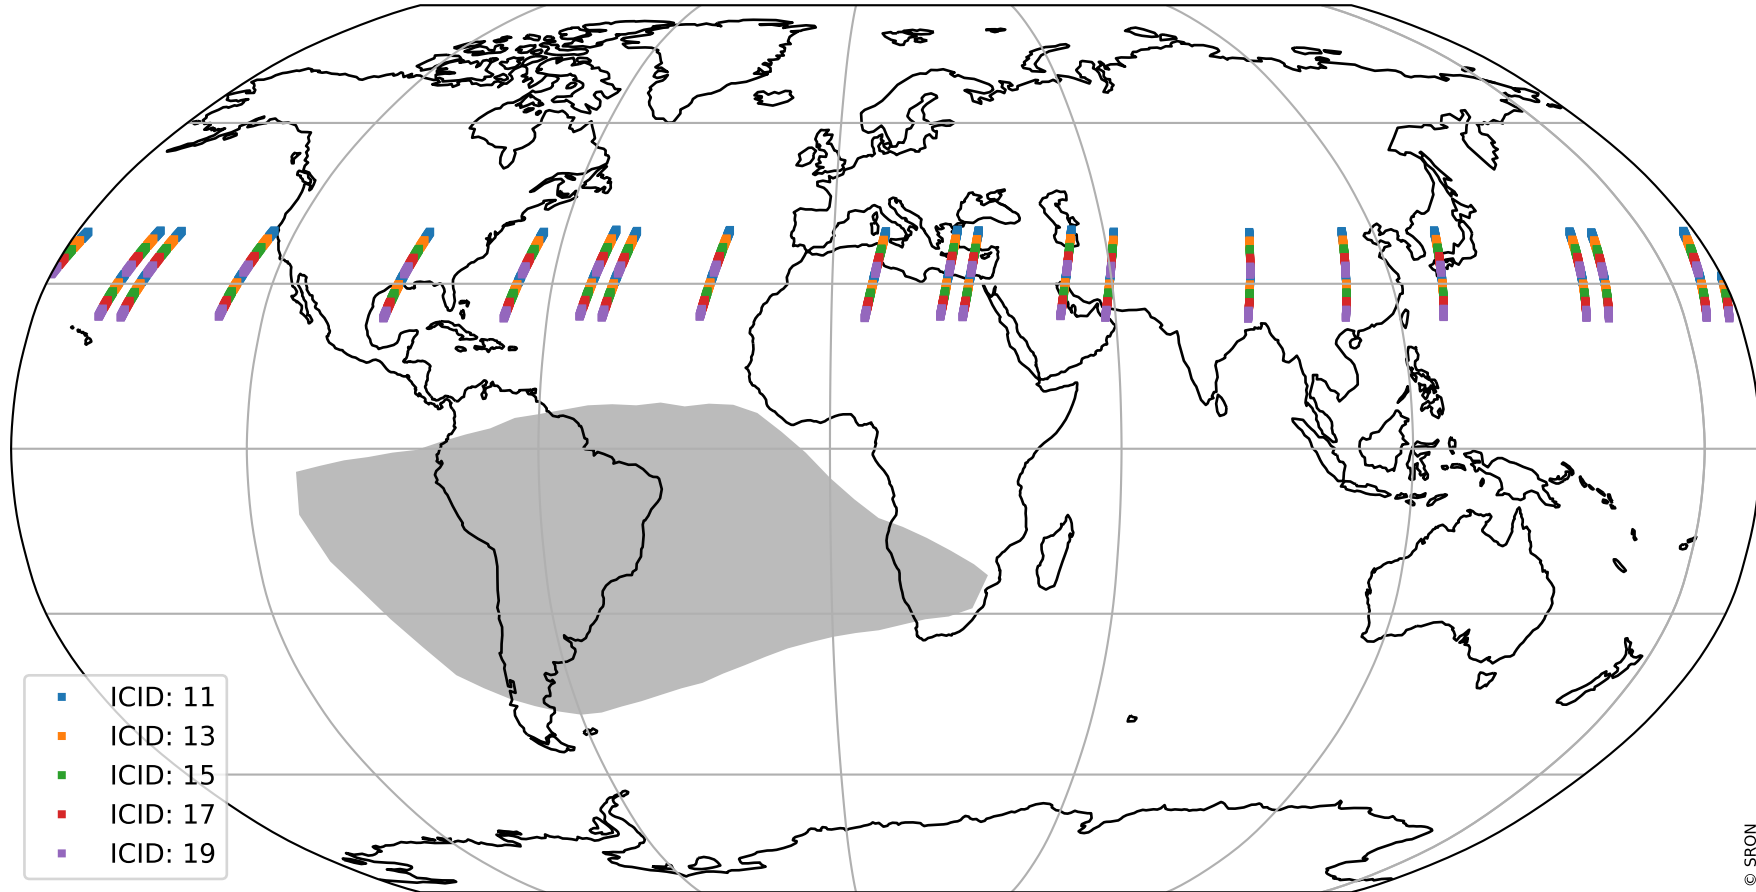

Tropomi SWIR offset (official)

orbits : 20 in [21952, 21997]
coverage : 2022-01-07 / 2022-01-10
median : 0.52595 V
spread : 0.035912 V
created : 2023-08-21T15:10:11

value detector map

Tropomi SWIR offset (official)

orbits : 20 in [21952, 21997]
coverage : 2022-01-07 / 2022-01-10
median : 27.303 μV
spread : 13.932 μV
created : 2023-08-21T15:10:11

Tropomi SWIR offset (official)

orbits : 20 in [21952, 21997]
coverage : 2022-01-07 / 2022-01-10
median : -0.063211 mV
spread : 0.41286 mV
created : 2023-08-21T15:10:11

value compared with SWIR offset CKD

Tropomi SWIR offset (official) ground-tracks of Sentinel-5P

orbits : 20 in [21952, 21997]
coverage : 2022-01-07 / 2022-01-10
created : 2023-08-21T15:10:12

Tropomi SWIR offset (official)

orbits : [2827, 21997]
coverage : 2018-04-30 / 2022-01-10
created : 2023-08-21T15:10:13

trend of detector median & temperatures