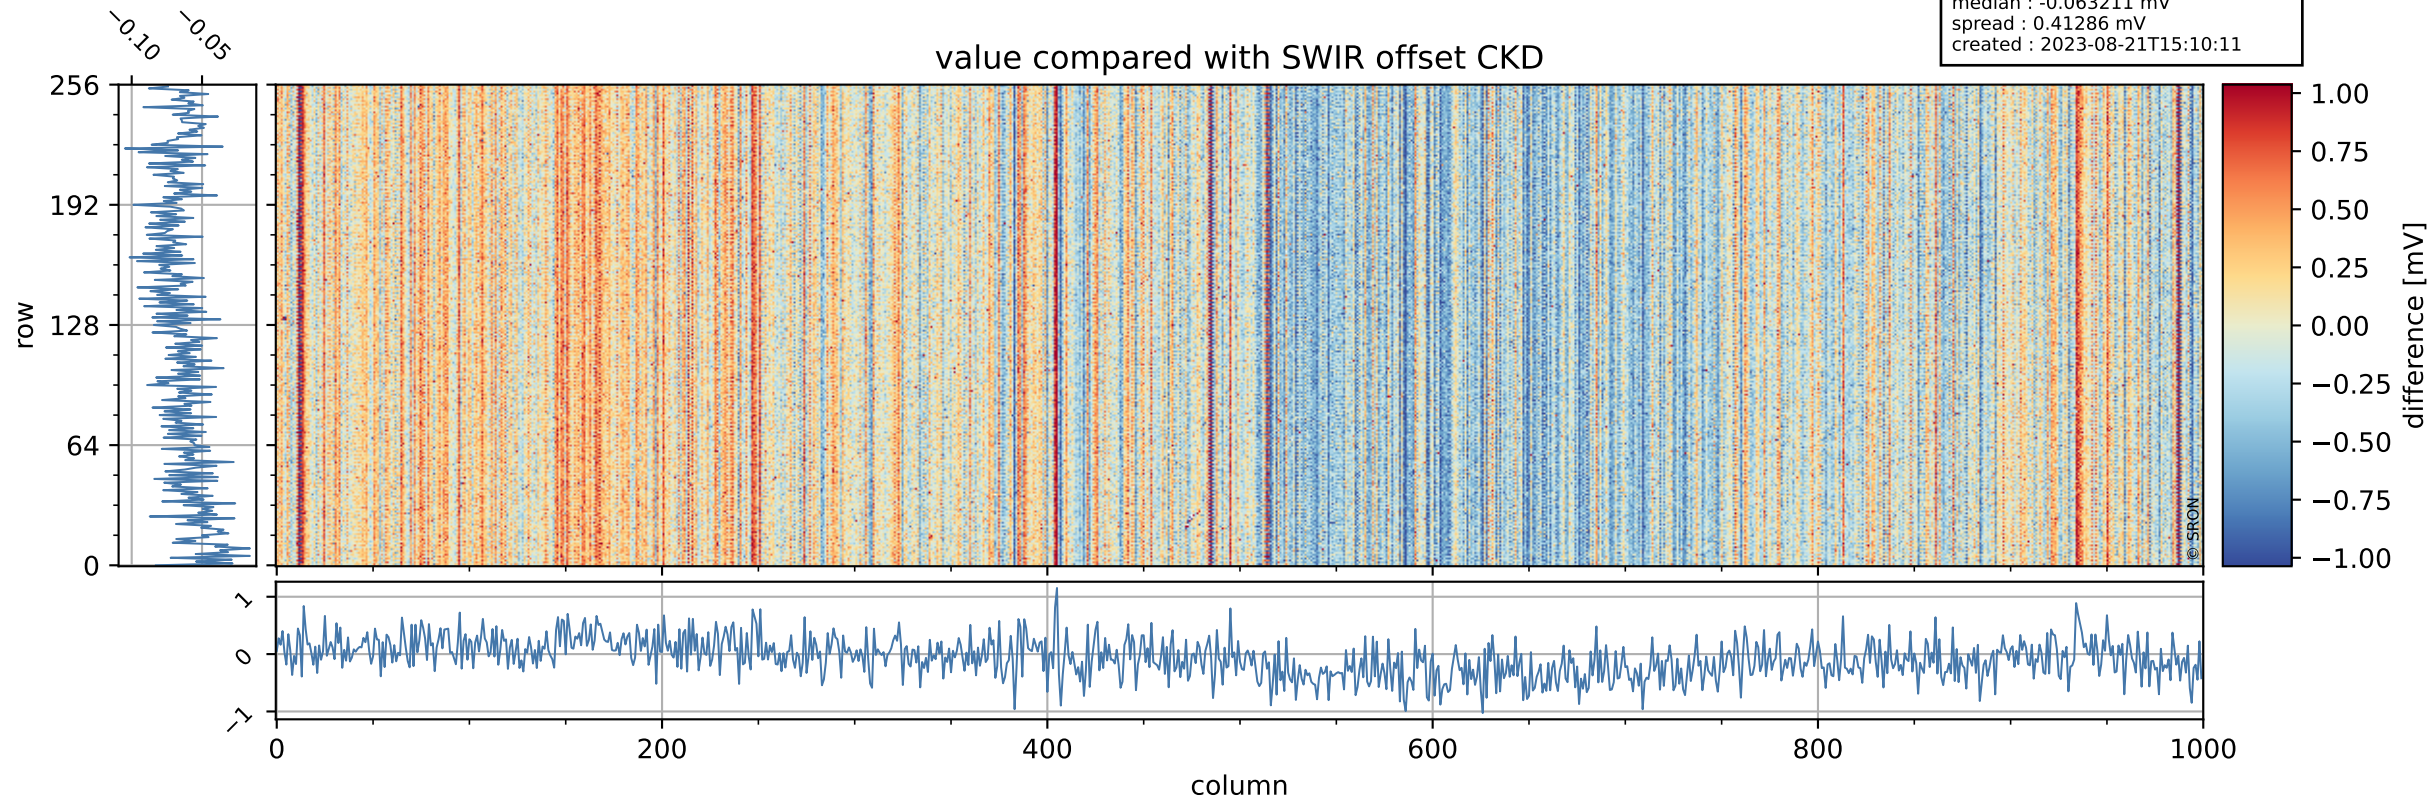

Tropomi SWIR offset (official)

orbits : 20 in [21952, 21997]
coverage : 2022-01-07 / 2022-01-10
median : 0.52595 V
spread : 0.035912 V
created : 2023-08-21T15:10:11

value detector map

Tropomi SWIR offset (official)

orbits : 20 in [21952, 21997]
coverage : 2022-01-07 / 2022-01-10
median : 27.303 μV
spread : 13.932 μV
created : 2023-08-21T15:10:11

Tropomi SWIR offset (official)

orbits : 20 in [21952, 21997]
coverage : 2022-01-07 / 2022-01-10
median : -0.063211 mV
spread : 0.41286 mV
created : 2023-08-21T15:10:11

value compared with SWIR offset CKD

Tropomi SWIR offset (official) ground-tracks of Sentinel-5P

orbits : 20 in [21952, 21997]
coverage : 2022-01-07 / 2022-01-10
created : 2023-08-21T15:10:12

Tropomi SWIR offset (official)

orbits : [2827, 21997]
coverage : 2018-04-30 / 2022-01-10
created : 2023-08-21T15:10:13

trend of detector median & temperatures