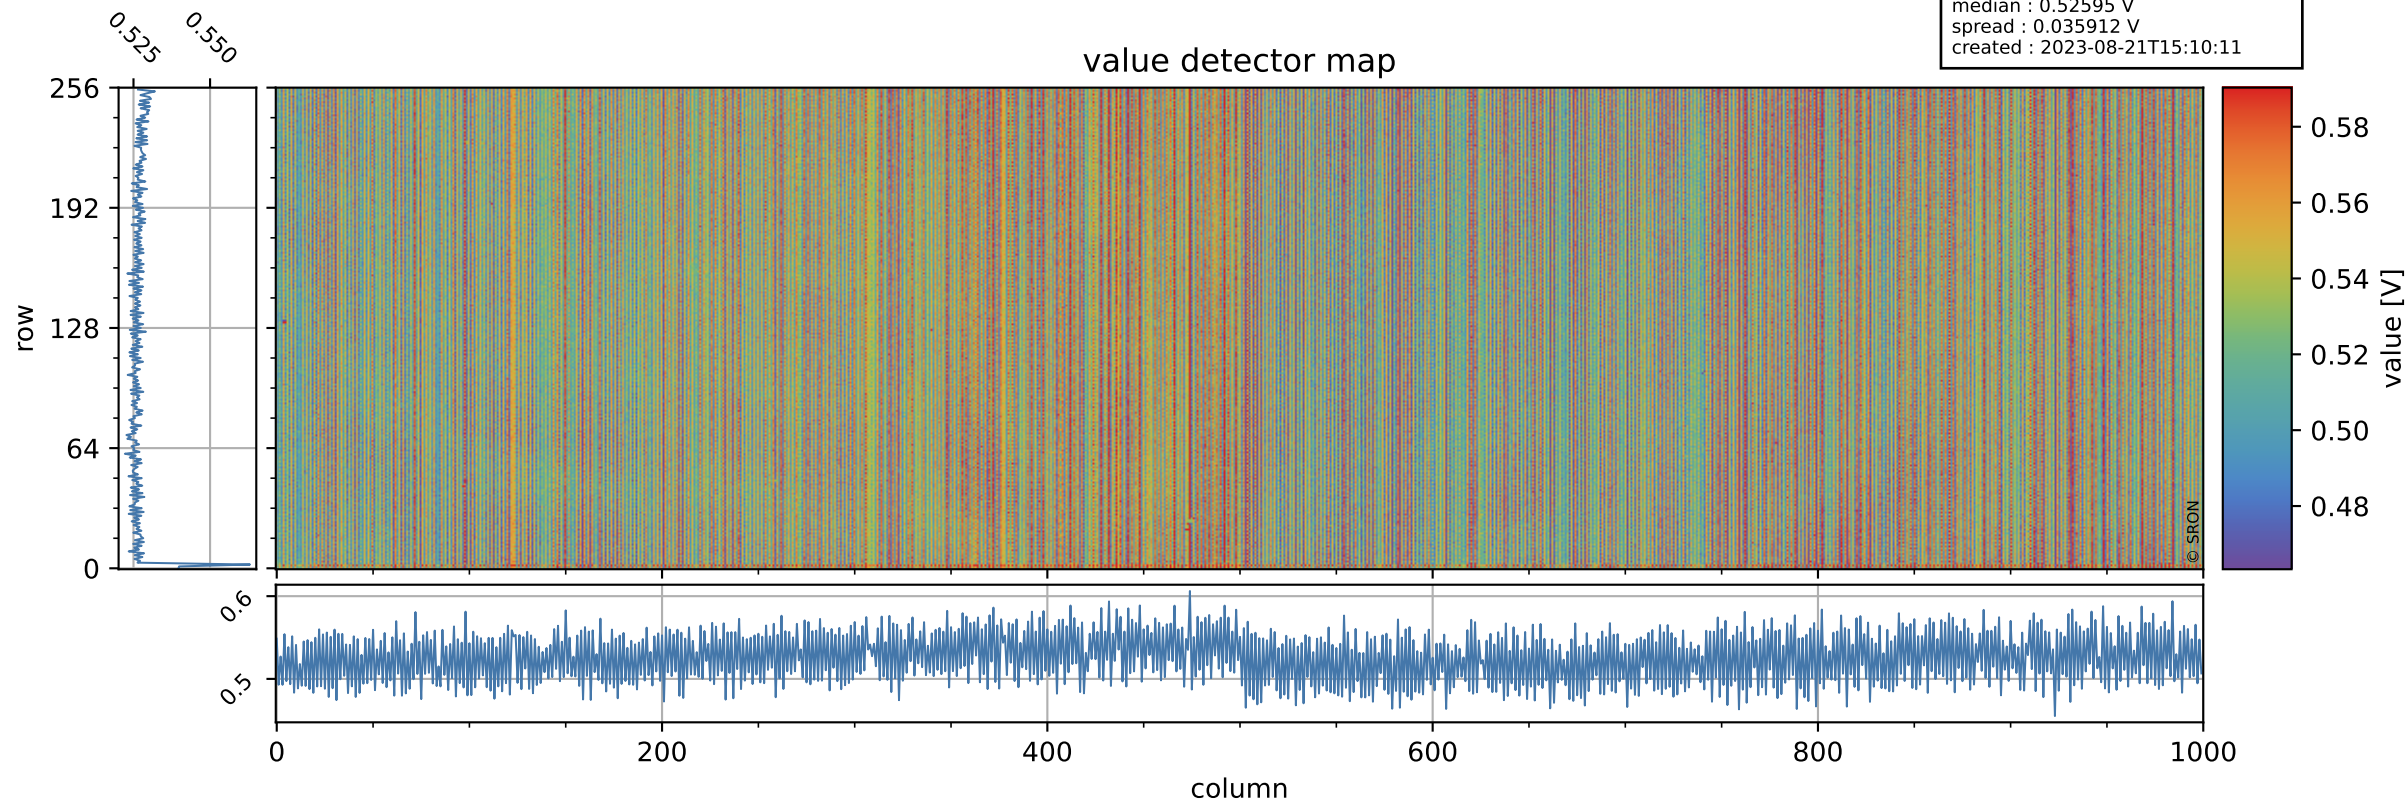

Tropomi SWIR offset (official)

orbits : 20 in [21952, 21997]
coverage : 2022-01-07 / 2022-01-10
median : 0.52595 V
spread : 0.035912 V
created : 2023-08-21T15:10:11

value detector map

Tropomi SWIR offset (official)

orbits : 20 in [21952, 21997]
coverage : 2022-01-07 / 2022-01-10
median : 27.303 μV
spread : 13.932 μV
created : 2023-08-21T15:10:11

Tropomi SWIR offset (official)

orbits : 20 in [21952, 21997]
coverage : 2022-01-07 / 2022-01-10
median : -0.063211 mV
spread : 0.41286 mV
created : 2023-08-21T15:10:11

value compared with SWIR offset CKD

Tropomi SWIR offset (official) ground-tracks of Sentinel-5P

orbits : 20 in [21952, 21997]
coverage : 2022-01-07 / 2022-01-10
created : 2023-08-21T15:10:12

Tropomi SWIR offset (official)

orbits : [2827, 21997]
coverage : 2018-04-30 / 2022-01-10
created : 2023-08-21T15:10:13

trend of detector median & temperatures