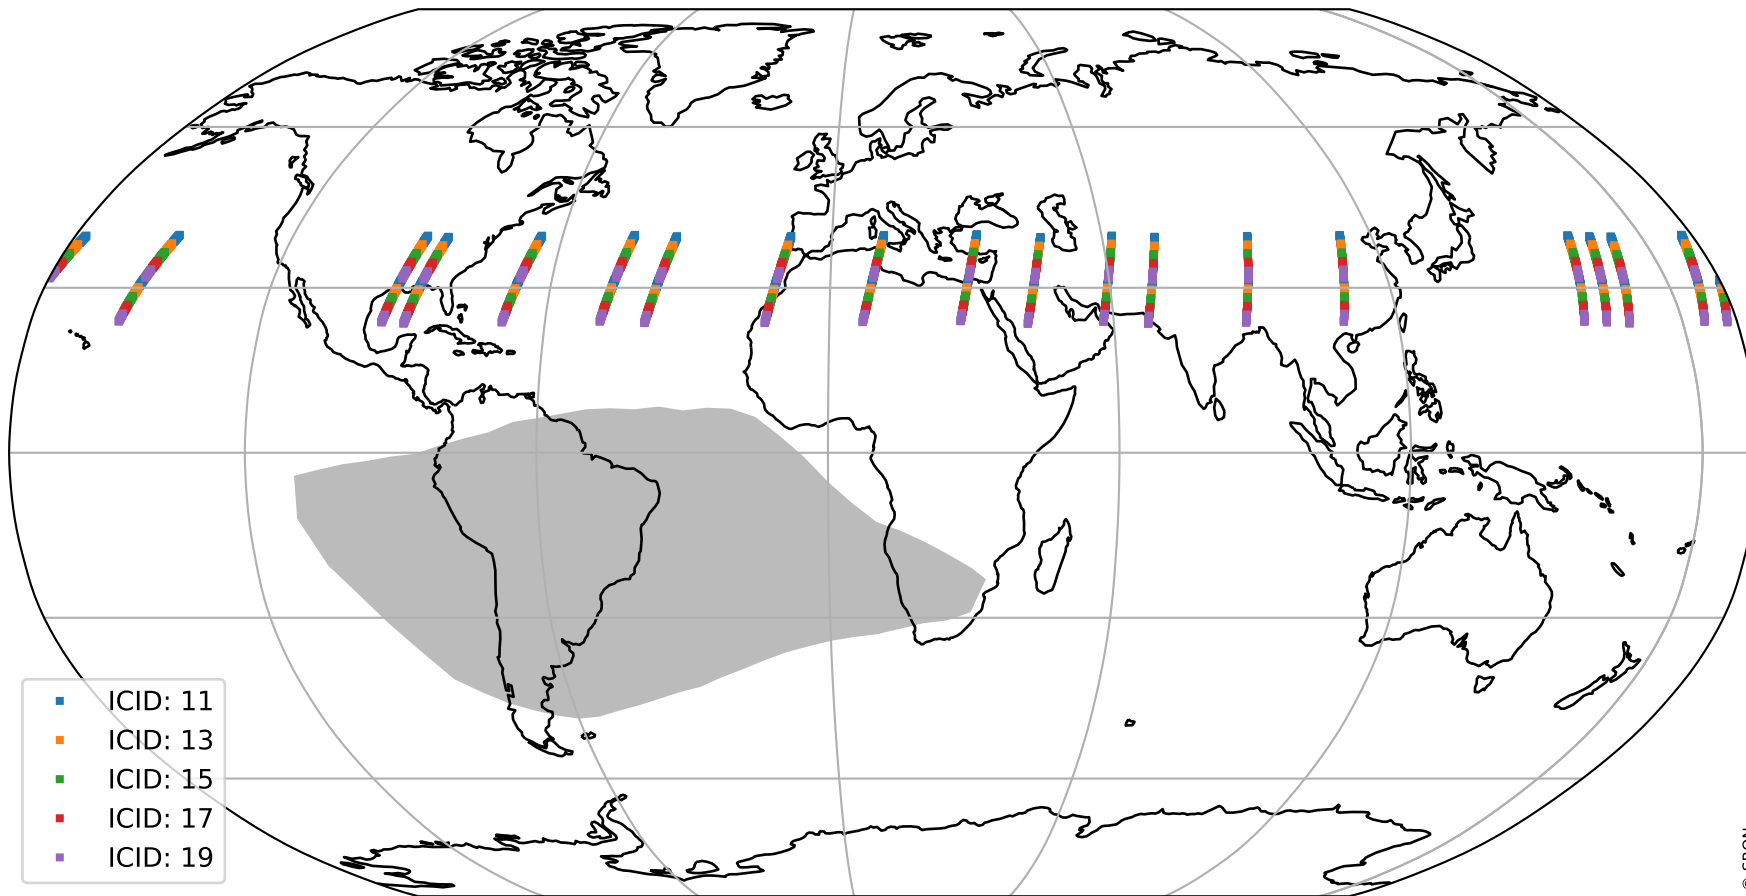

Tropomi SWIR offset (official)

orbits : 19 in [21967, 22012]
coverage : 2022-01-08 / 2022-01-11
median : 0.52595 V
spread : 0.035915 V
created : 2023-08-21T15:10:14

value detector map

Tropomi SWIR offset (official)

orbits : 19 in [21967, 22012]
coverage : 2022-01-08 / 2022-01-11
median : 27.639 μV
spread : 13.99 μV
created : 2023-08-21T15:10:14

Tropomi SWIR offset (official)

orbits : 19 in [21967, 22012]
coverage : 2022-01-08 / 2022-01-11
median : -0.063799 mV
spread : 0.41771 mV
created : 2023-08-21T15:10:15

value compared with SWIR offset CKD

Tropomi SWIR offset (official) ground-tracks of Sentinel-5P

orbits : 19 in [21967, 22012]
coverage : 2022-01-08 / 2022-01-11
created : 2023-08-21T15:10:15

Tropomi SWIR offset (official)

orbits : [2827, 22012]
coverage : 2018-04-30 / 2022-01-11
created : 2023-08-21T15:10:16

trend of detector median & temperatures