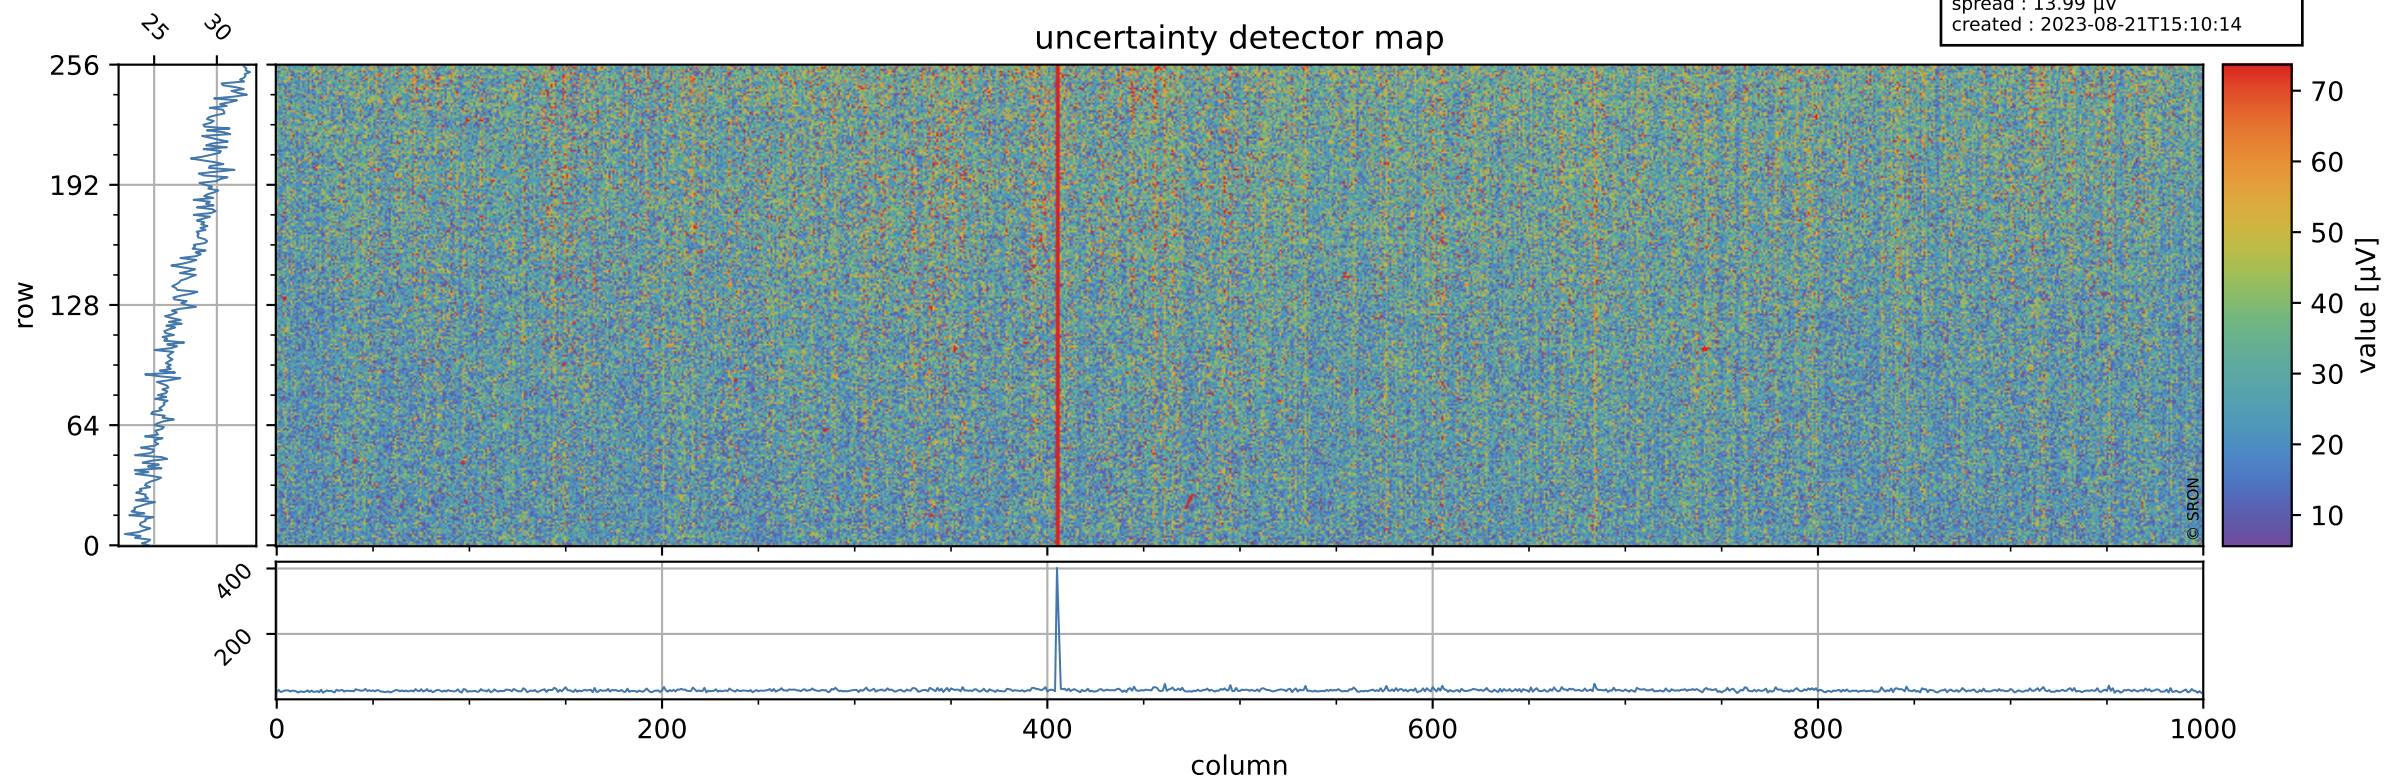

Tropomi SWIR offset (official)

orbits : 19 in [21967, 22012]
coverage : 2022-01-08 / 2022-01-11
median : 0.52595 V
spread : 0.035915 V
created : 2023-08-21T15:10:14

value detector map

Tropomi SWIR offset (official)

orbits : 19 in [21967, 22012]
coverage : 2022-01-08 / 2022-01-11
median : 27.639 μV
spread : 13.99 μV
created : 2023-08-21T15:10:14

Tropomi SWIR offset (official)

orbits : 19 in [21967, 22012]
coverage : 2022-01-08 / 2022-01-11
median : -0.063799 mV
spread : 0.41771 mV
created : 2023-08-21T15:10:15

value compared with SWIR offset CKD

Tropomi SWIR offset (official) ground-tracks of Sentinel-5P

orbits : 19 in [21967, 22012]
coverage : 2022-01-08 / 2022-01-11
created : 2023-08-21T15:10:15

Tropomi SWIR offset (official)

orbits : [2827, 22012]
coverage : 2018-04-30 / 2022-01-11
created : 2023-08-21T15:10:16

trend of detector median & temperatures