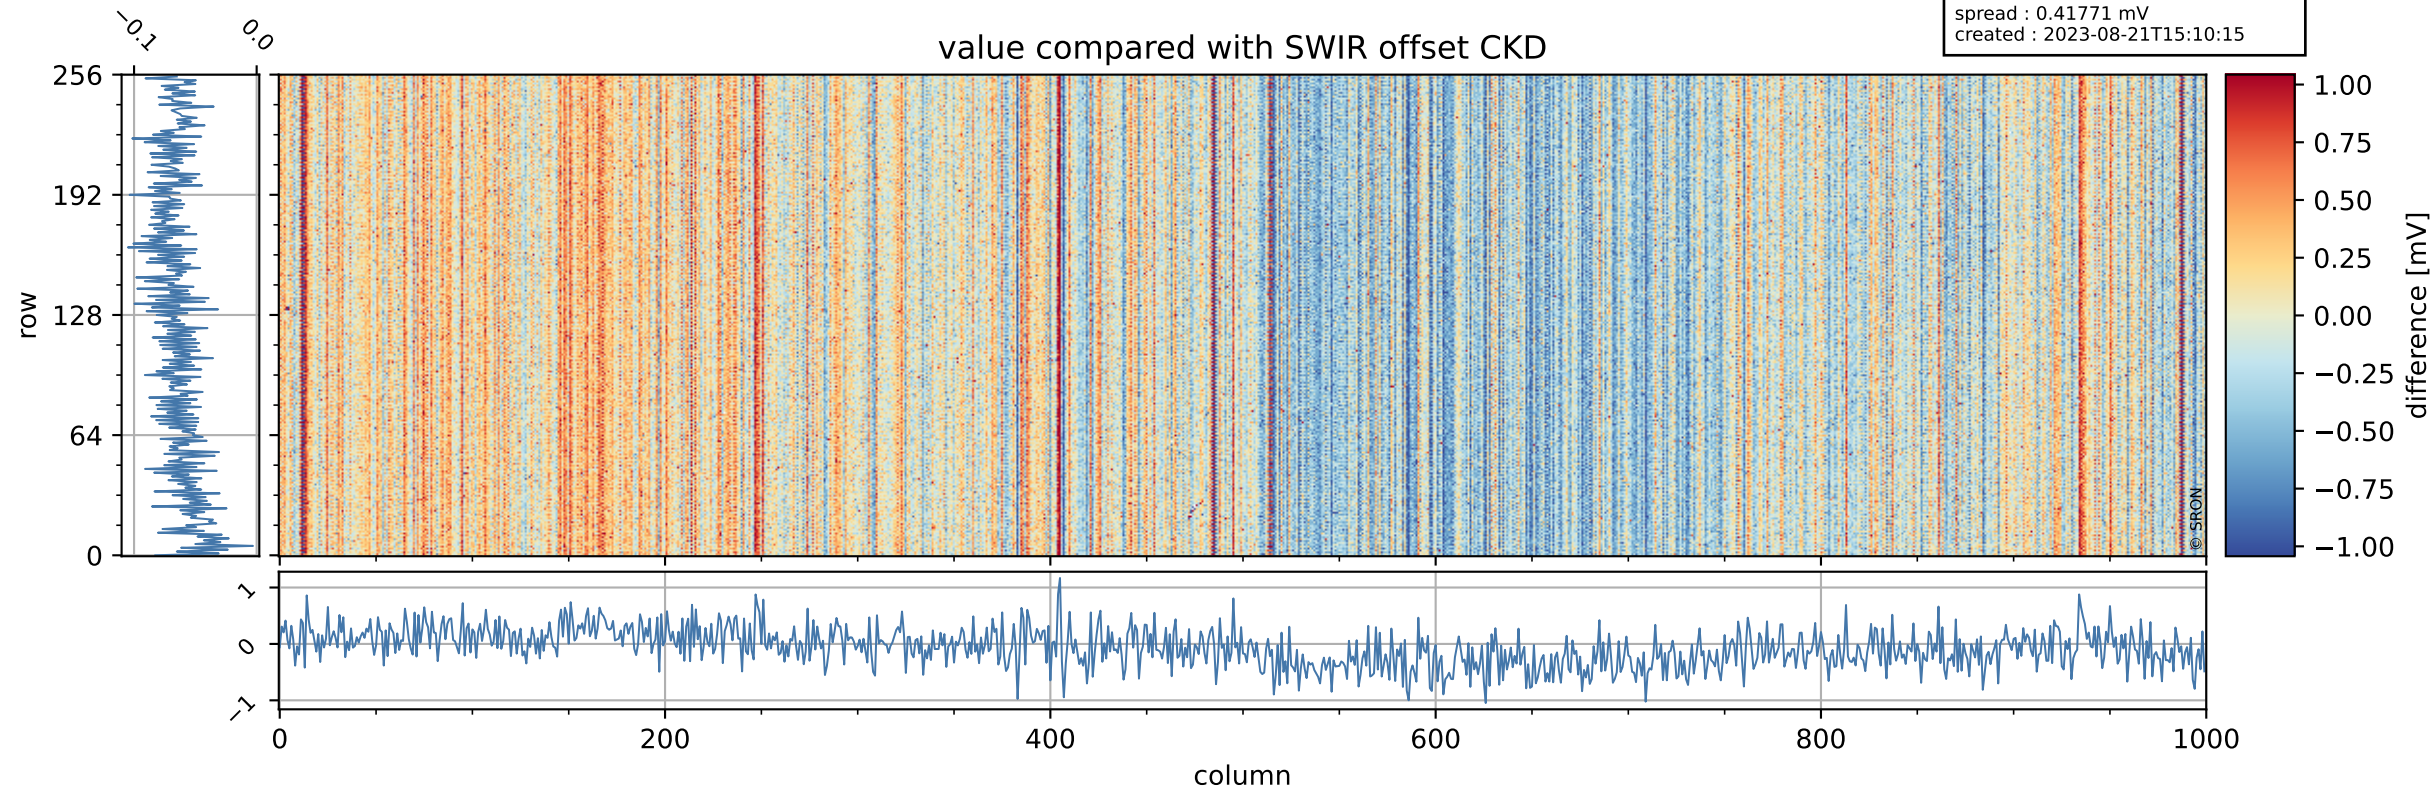

Tropomi SWIR offset (official)

orbits : 19 in [21967, 22012]
coverage : 2022-01-08 / 2022-01-11
median : 0.52595 V
spread : 0.035915 V
created : 2023-08-21T15:10:14

value detector map

Tropomi SWIR offset (official)

orbits : 19 in [21967, 22012]
coverage : 2022-01-08 / 2022-01-11
median : 27.639 μV
spread : 13.99 μV
created : 2023-08-21T15:10:14

Tropomi SWIR offset (official)

orbits : 19 in [21967, 22012]
coverage : 2022-01-08 / 2022-01-11
median : -0.063799 mV
spread : 0.41771 mV
created : 2023-08-21T15:10:15

value compared with SWIR offset CKD

Tropomi SWIR offset (official) ground-tracks of Sentinel-5P

orbits : 19 in [21967, 22012]
coverage : 2022-01-08 / 2022-01-11
created : 2023-08-21T15:10:15

Tropomi SWIR offset (official)

orbits : [2827, 22012]
coverage : 2018-04-30 / 2022-01-11
created : 2023-08-21T15:10:16

trend of detector median & temperatures