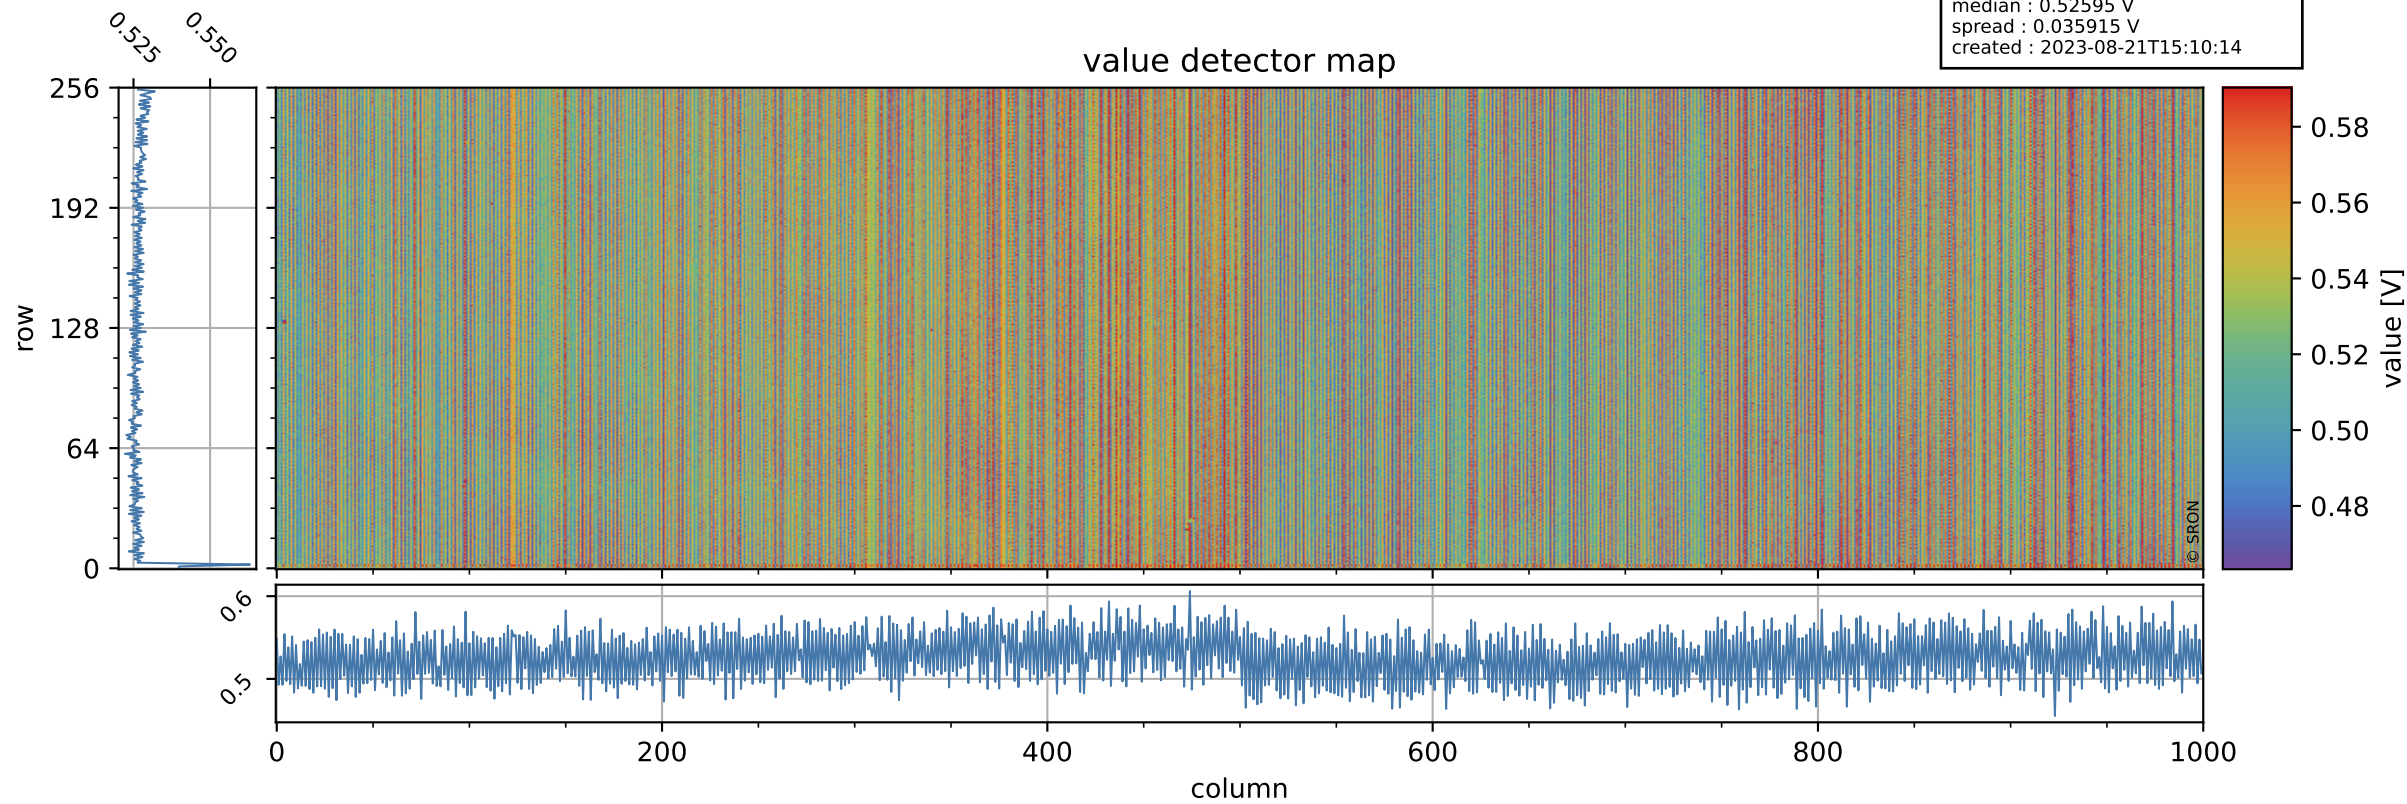

Tropomi SWIR offset (official)

orbits : 19 in [21967, 22012]
coverage : 2022-01-08 / 2022-01-11
median : 0.52595 V
spread : 0.035915 V
created : 2023-08-21T15:10:14

value detector map

Tropomi SWIR offset (official)

orbits : 19 in [21967, 22012]
coverage : 2022-01-08 / 2022-01-11
median : 27.639 μV
spread : 13.99 μV
created : 2023-08-21T15:10:14

Tropomi SWIR offset (official)

orbits : 19 in [21967, 22012]
coverage : 2022-01-08 / 2022-01-11
median : -0.063799 mV
spread : 0.41771 mV
created : 2023-08-21T15:10:15

value compared with SWIR offset CKD

Tropomi SWIR offset (official) ground-tracks of Sentinel-5P

orbits : 19 in [21967, 22012]
coverage : 2022-01-08 / 2022-01-11
created : 2023-08-21T15:10:15

Tropomi SWIR offset (official)

orbits : [2827, 22012]
coverage : 2018-04-30 / 2022-01-11
created : 2023-08-21T15:10:16

trend of detector median & temperatures