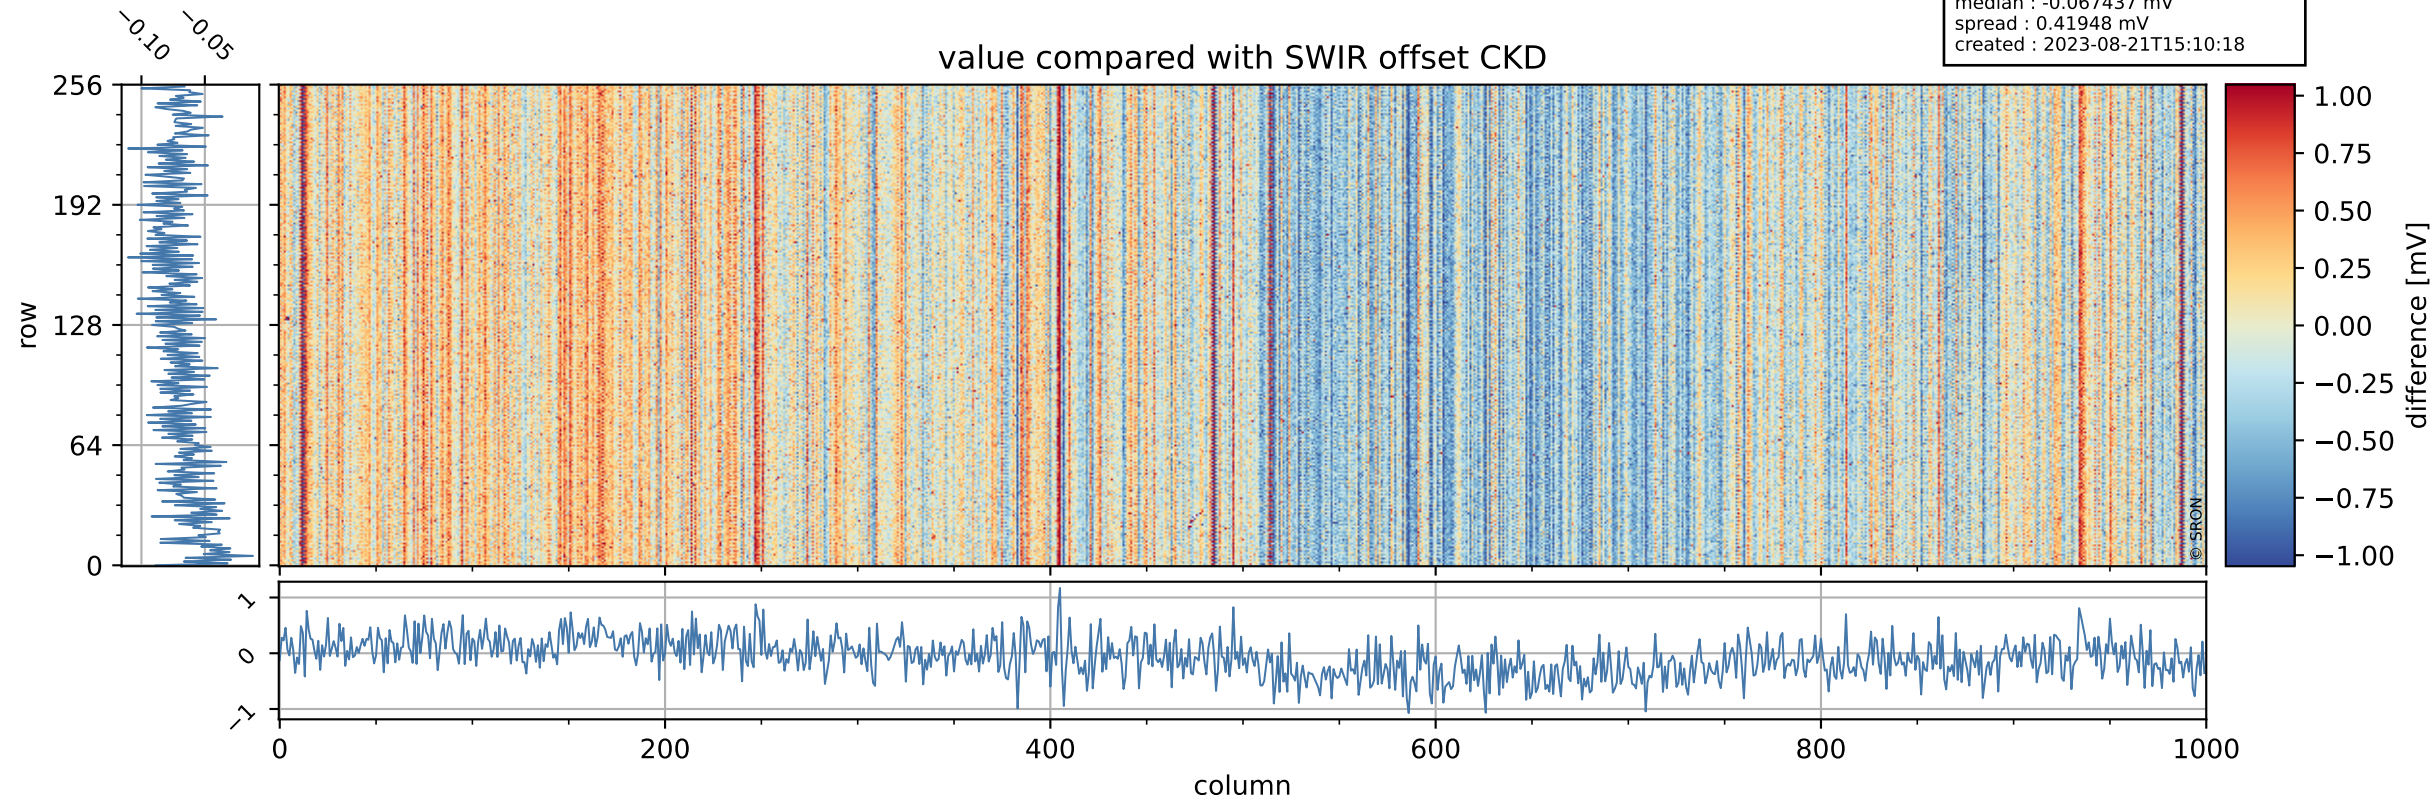

## value detector map

# Tropomi SWIR offset (official)

orbits : 20 in [21982, 22027]  
coverage : 2022-01-09 / 2022-01-12  
median : 27.732  $\mu\text{V}$   
spread : 14.114  $\mu\text{V}$   
created : 2023-08-21T15:10:18

# Tropomi SWIR offset (official)

orbits : 20 in [21982, 22027]  
coverage : 2022-01-09 / 2022-01-12  
median : -0.067437 mV  
spread : 0.41948 mV  
created : 2023-08-21T15:10:18

value compared with SWIR offset CKD

# Tropomi SWIR offset (official) ground-tracks of Sentinel-5P

orbits : 20 in [21982, 22027]  
coverage : 2022-01-09 / 2022-01-12  
created : 2023-08-21T15:10:18