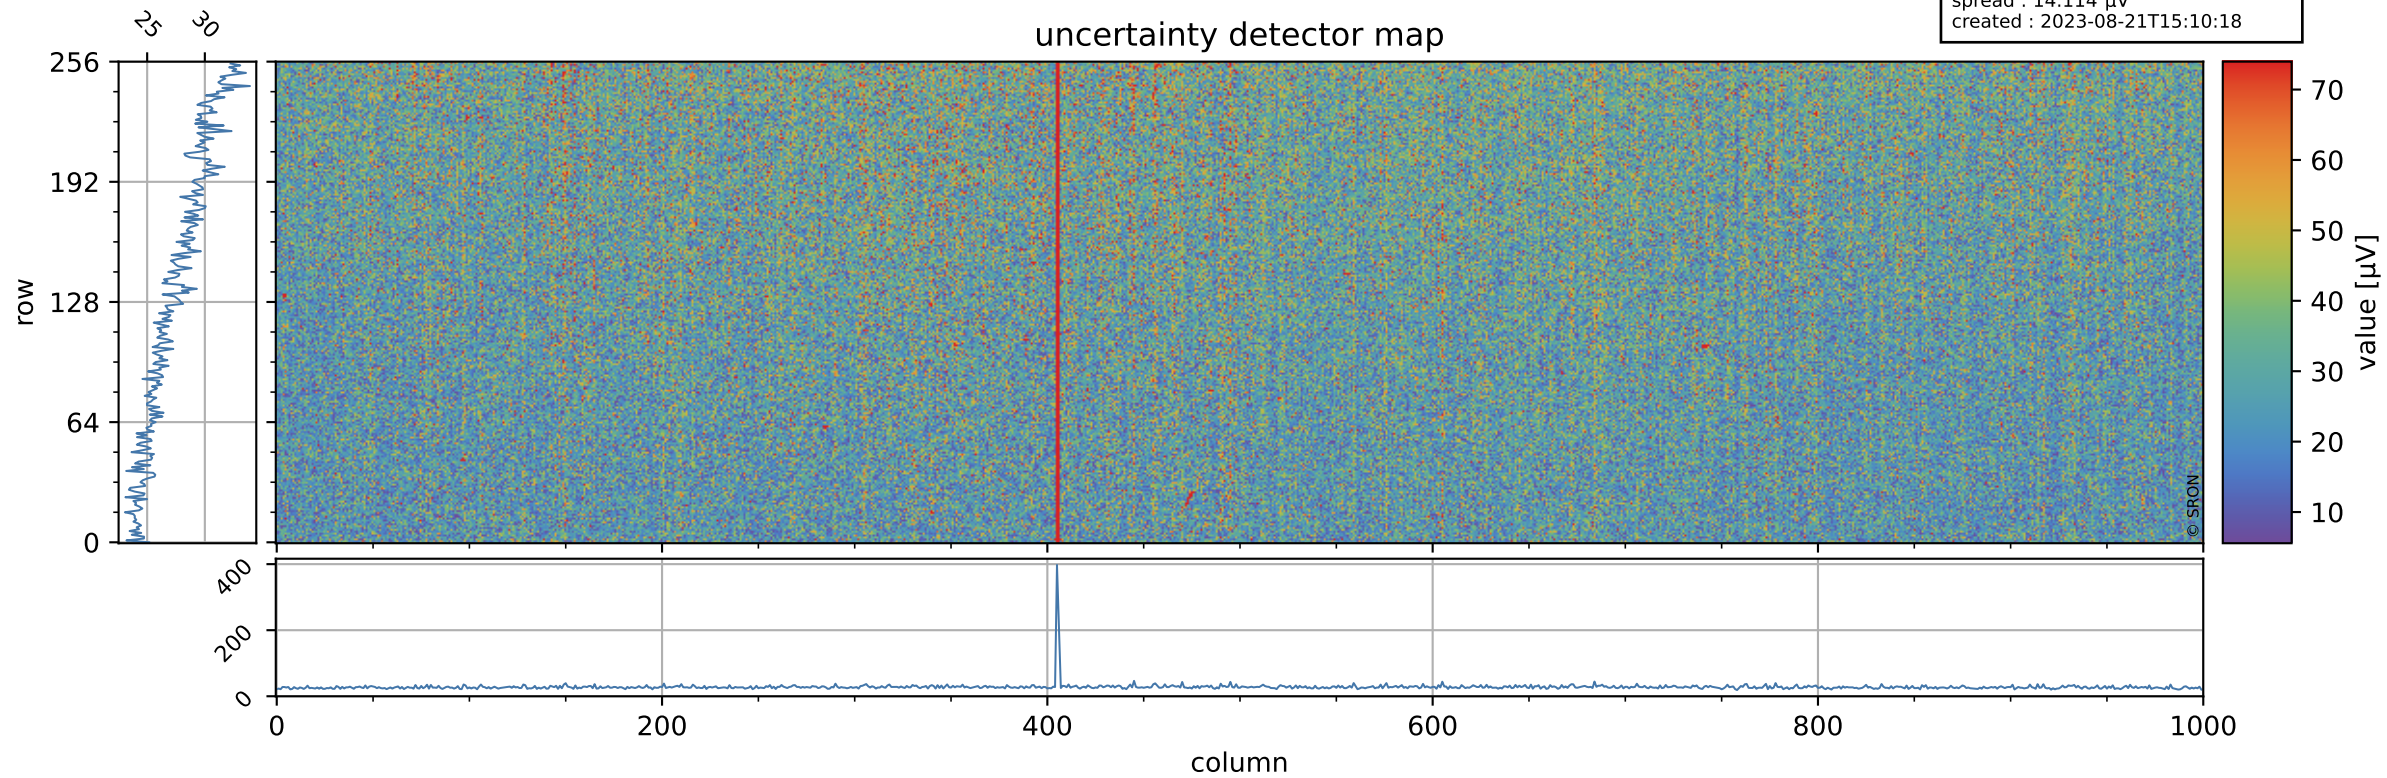

# Tropomi SWIR offset (official)

orbits : 20 in [21982, 22027]  
coverage : 2022-01-09 / 2022-01-12  
median : 0.52594 V  
spread : 0.035915 V  
created : 2023-08-21T15:10:17

## value detector map

# Tropomi SWIR offset (official)

orbits : 20 in [21982, 22027]  
coverage : 2022-01-09 / 2022-01-12  
median : 27.732  $\mu\text{V}$   
spread : 14.114  $\mu\text{V}$   
created : 2023-08-21T15:10:18

# Tropomi SWIR offset (official) ground-tracks of Sentinel-5P

orbits : 20 in [21982, 22027]  
coverage : 2022-01-09 / 2022-01-12  
created : 2023-08-21T15:10:18