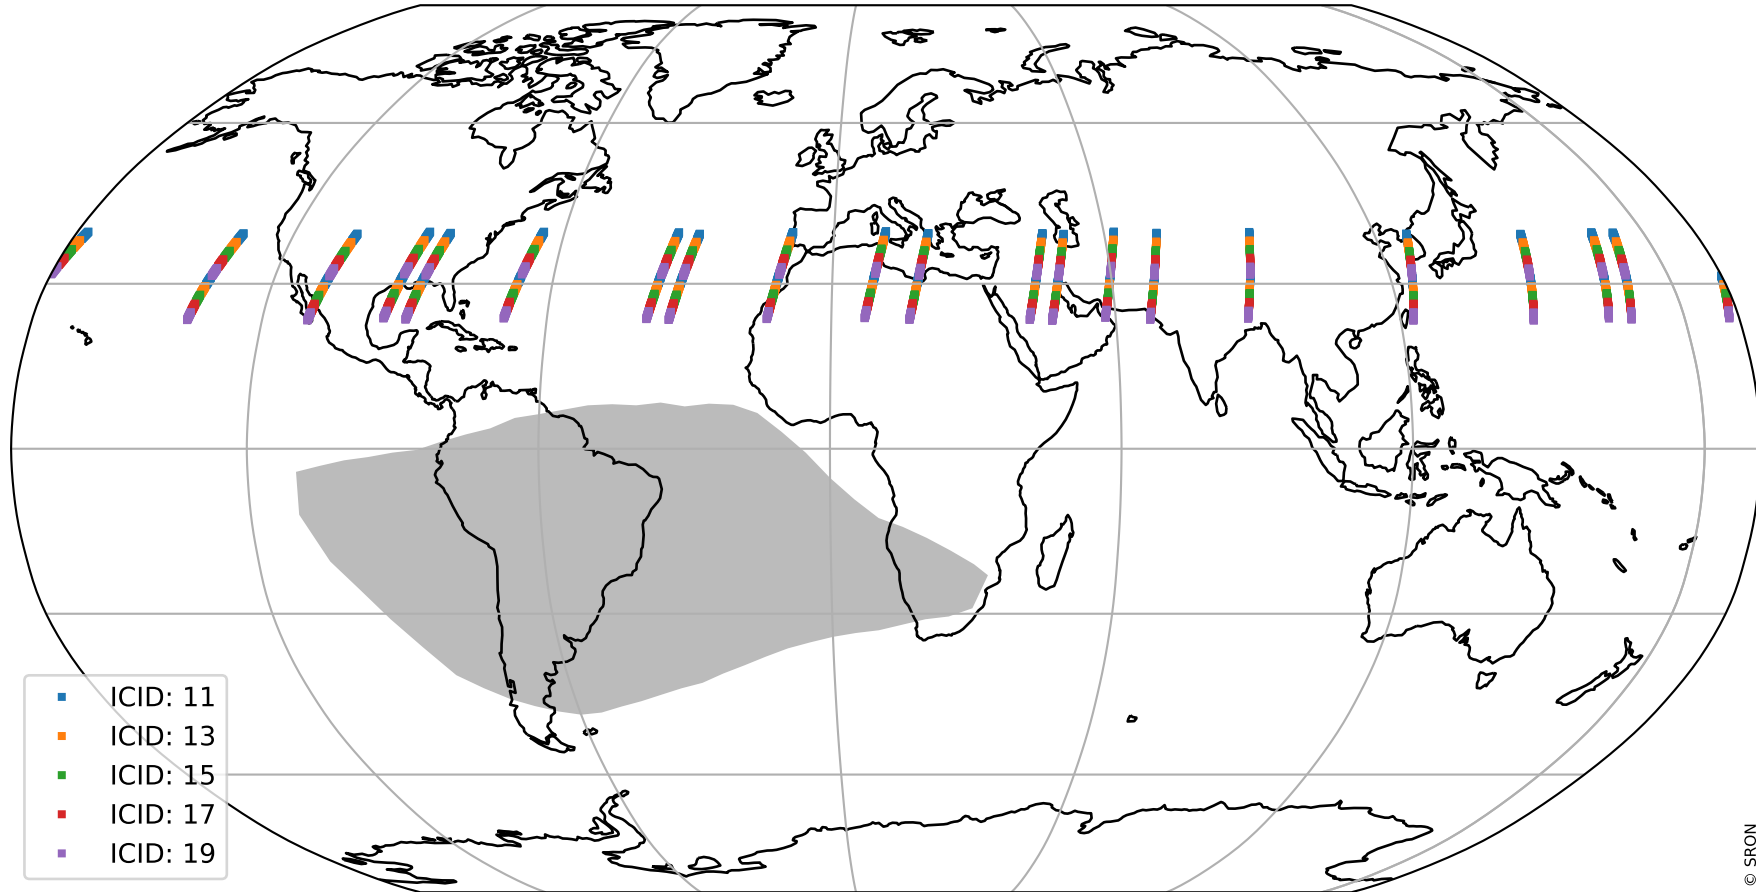

# Tropomi SWIR offset (official)

orbits : 20 in [21982, 22027]  
coverage : 2022-01-09 / 2022-01-12  
median : 27.732  $\mu\text{V}$   
spread : 14.114  $\mu\text{V}$   
created : 2023-08-21T15:10:18

# Tropomi SWIR offset (official)

orbits : 20 in [21982, 22027]  
coverage : 2022-01-09 / 2022-01-12  
median : -0.067437 mV  
spread : 0.41948 mV  
created : 2023-08-21T15:10:18

value compared with SWIR offset CKD

# Tropomi SWIR offset (official) ground-tracks of Sentinel-5P

orbits : 20 in [21982, 22027]  
coverage : 2022-01-09 / 2022-01-12  
created : 2023-08-21T15:10:18

# Tropomi SWIR offset (official)

orbits : [2827, 22027]  
coverage : 2018-04-30 / 2022-01-12  
created : 2023-08-21T15:10:19