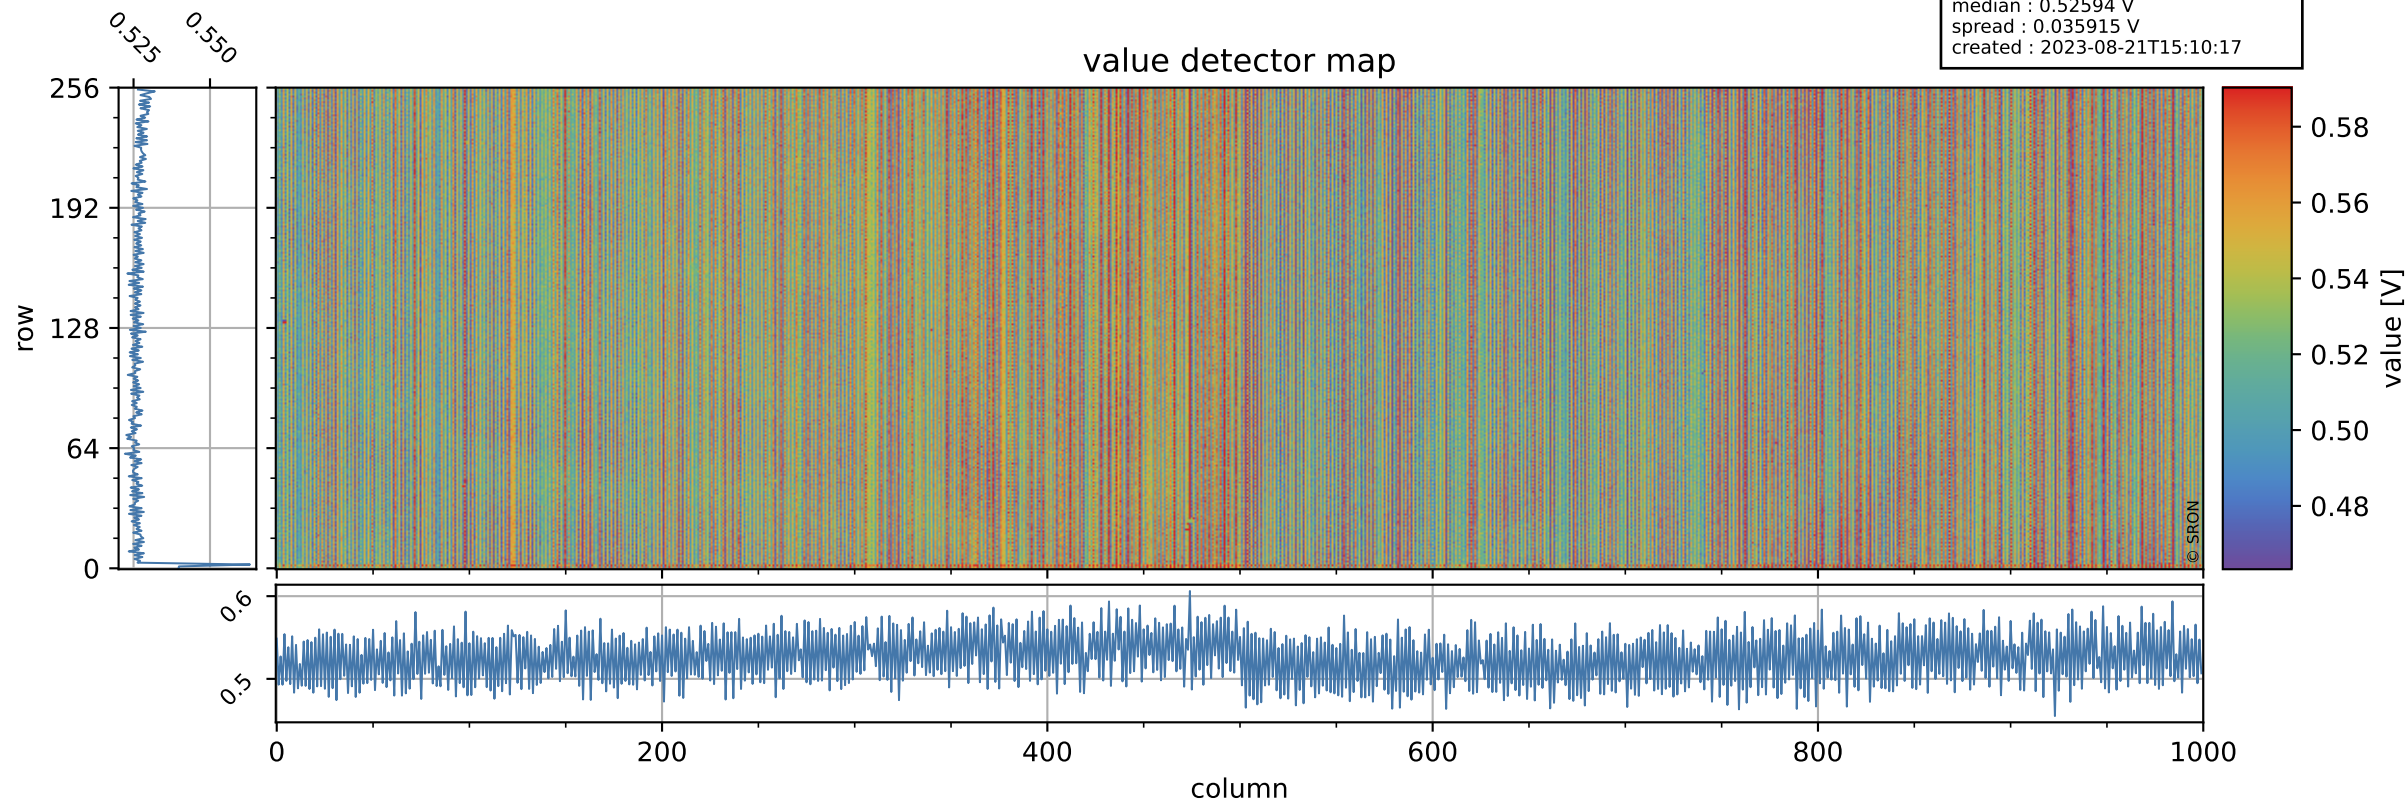

# Tropomi SWIR offset (official)

orbits : 20 in [21982, 22027]  
coverage : 2022-01-09 / 2022-01-12  
median : 0.52594 V  
spread : 0.035915 V  
created : 2023-08-21T15:10:17

## value detector map

# Tropomi SWIR offset (official)

orbits : 20 in [21982, 22027]  
coverage : 2022-01-09 / 2022-01-12  
median : 27.732  $\mu\text{V}$   
spread : 14.114  $\mu\text{V}$   
created : 2023-08-21T15:10:18

# Tropomi SWIR offset (official) ground-tracks of Sentinel-5P

orbits : 20 in [21982, 22027]  
coverage : 2022-01-09 / 2022-01-12  
created : 2023-08-21T15:10:18