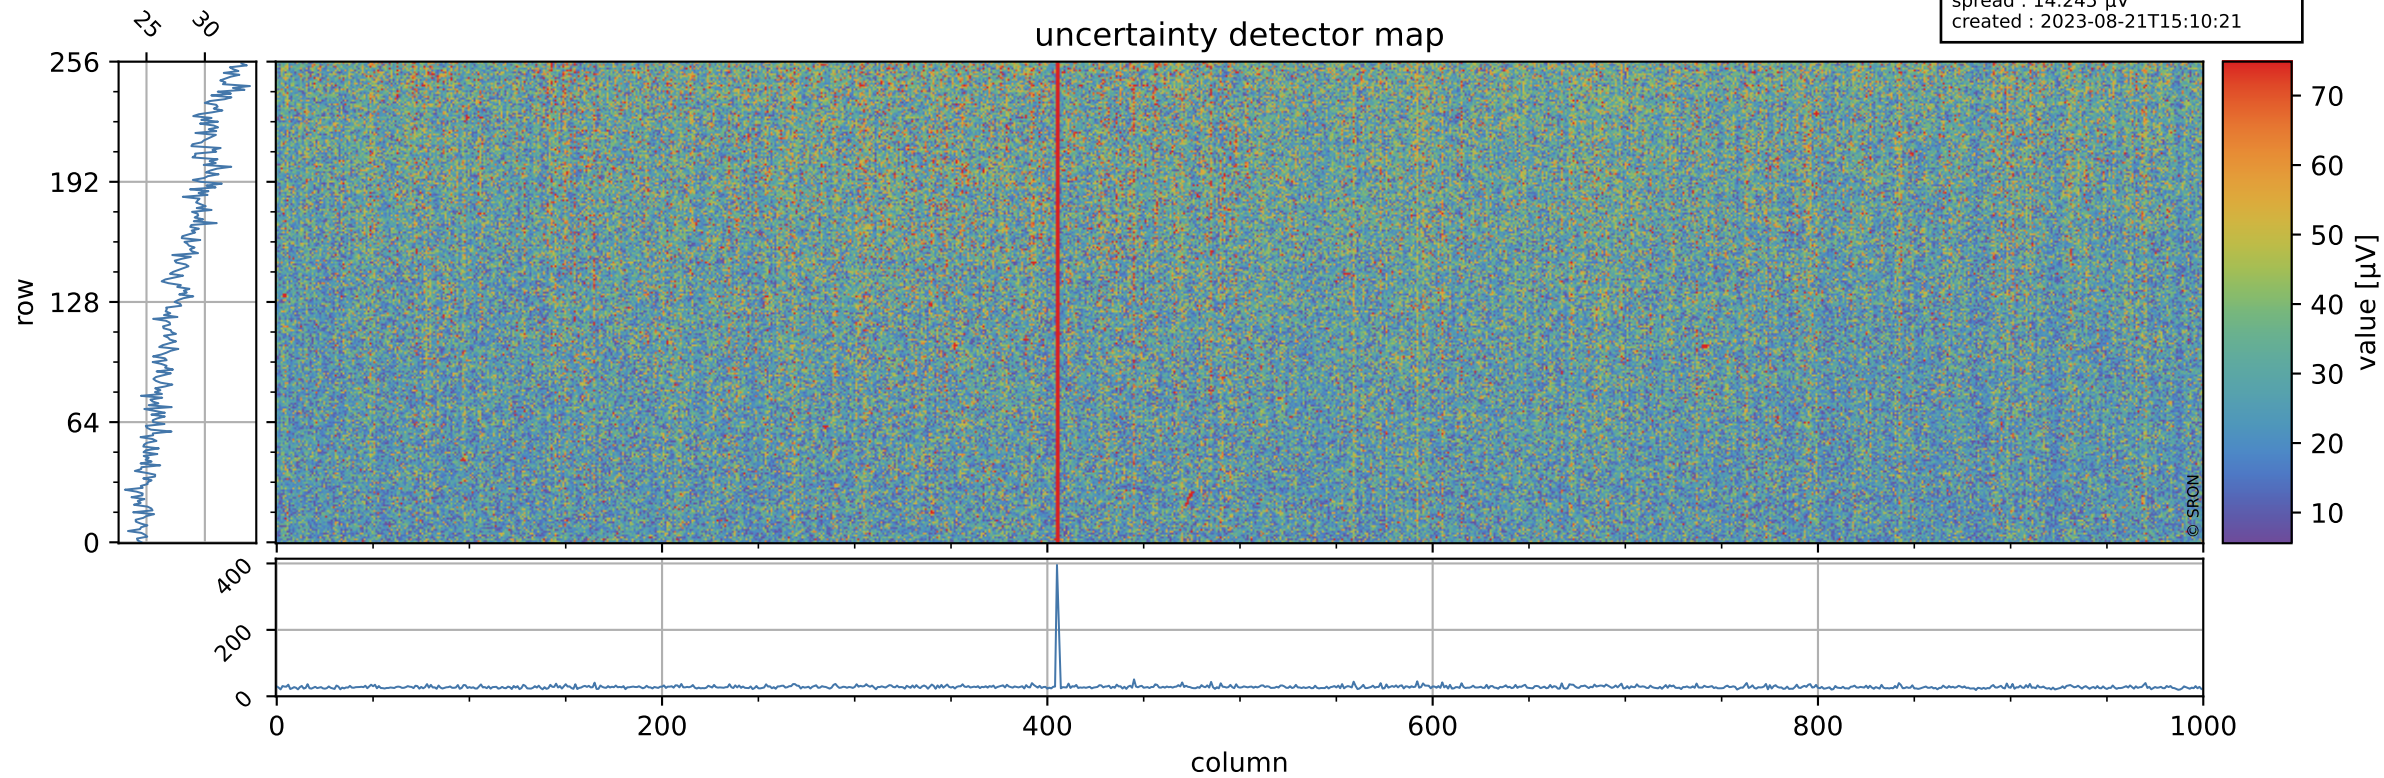

Tropomi SWIR offset (official)

orbits : 19 in [21997, 22042]
coverage : 2022-01-11 / 2022-01-14
median : 0.52594 V
spread : 0.035915 V
created : 2023-08-21T15:10:20

value detector map

Tropomi SWIR offset (official)

orbits : 19 in [21997, 22042]
coverage : 2022-01-11 / 2022-01-14
median : 28.07 μV
spread : 14.245 μV
created : 2023-08-21T15:10:21

Tropomi SWIR offset (official)

orbits : 19 in [21997, 22042]
coverage : 2022-01-11 / 2022-01-14
median : -0.071818 mV
spread : 0.41946 mV
created : 2023-08-21T15:10:21

value compared with SWIR offset CKD

Tropomi SWIR offset (official) ground-tracks of Sentinel-5P

orbits : 19 in [21997, 22042]
coverage : 2022-01-11 / 2022-01-14
created : 2023-08-21T15:10:22

Tropomi SWIR offset (official)

orbits : [2827, 22042]
coverage : 2018-04-30 / 2022-01-14
created : 2023-08-21T15:10:22

trend of detector median & temperatures