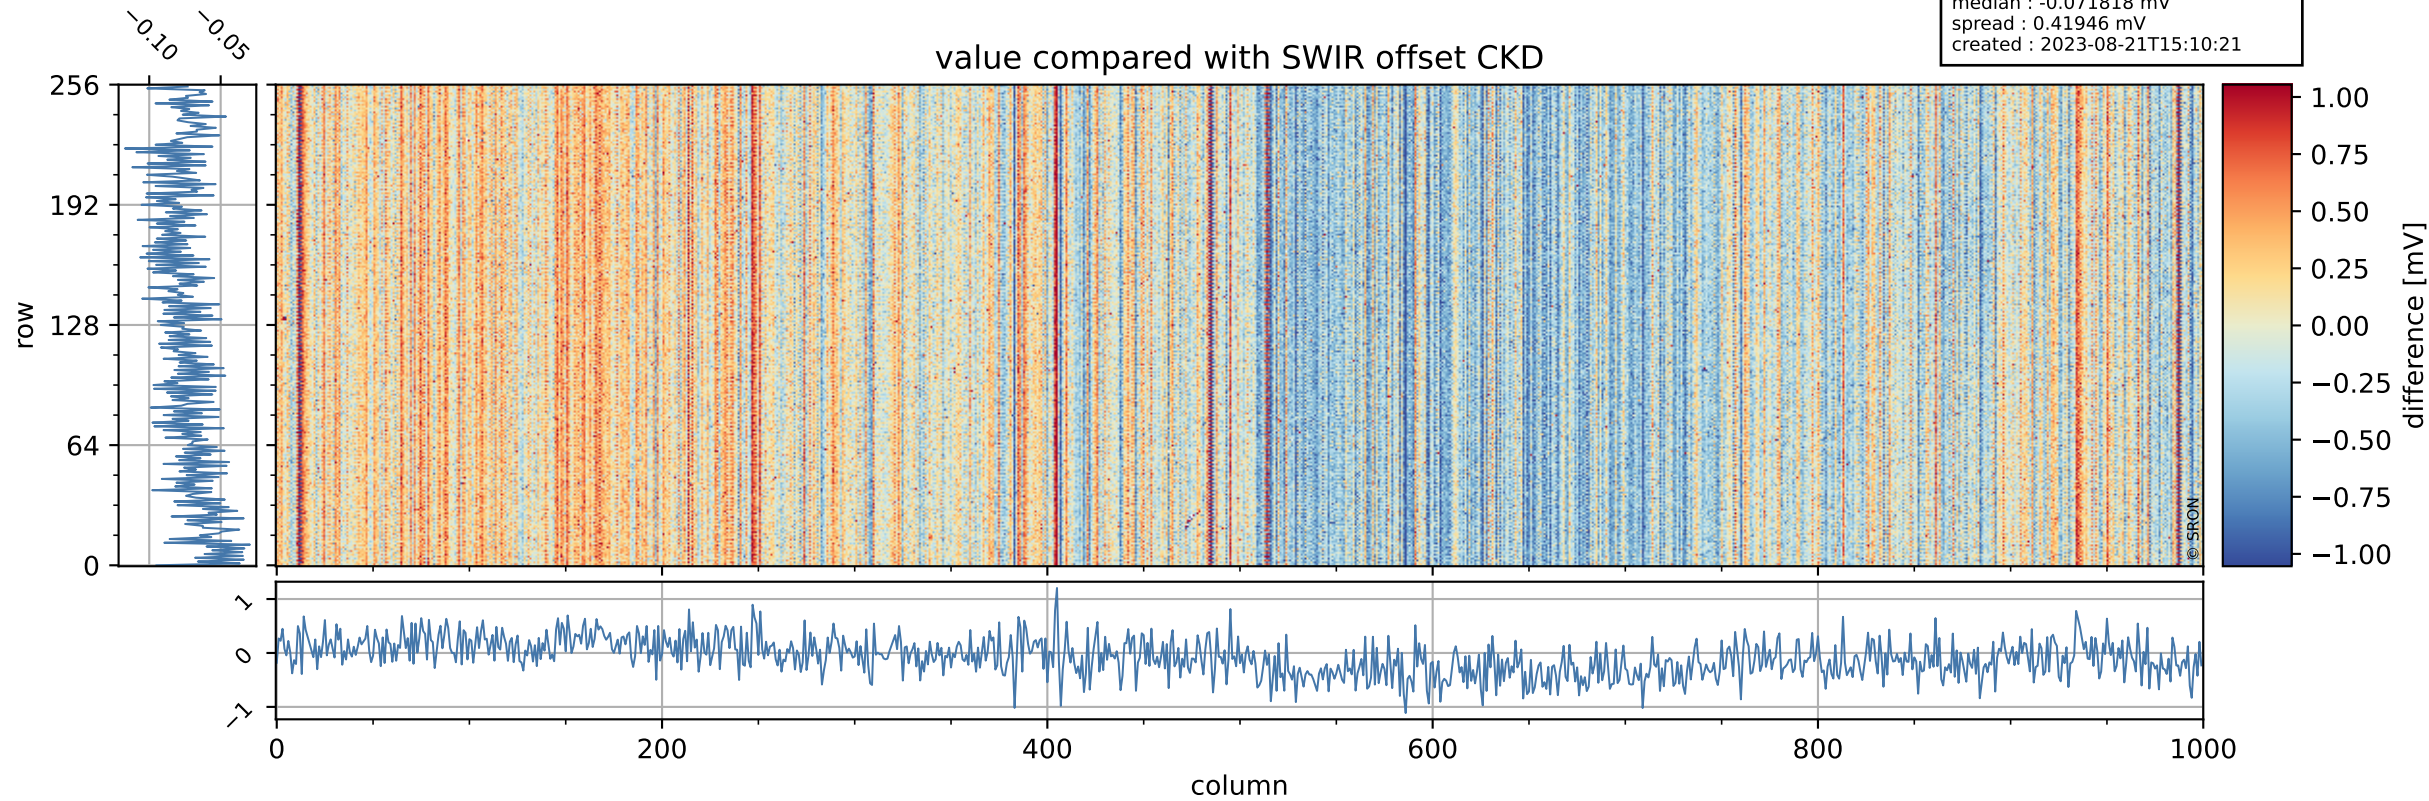

Tropomi SWIR offset (official)

orbits : 19 in [21997, 22042]
coverage : 2022-01-11 / 2022-01-14
median : 0.52594 V
spread : 0.035915 V
created : 2023-08-21T15:10:20

value detector map

Tropomi SWIR offset (official)

orbits : 19 in [21997, 22042]
coverage : 2022-01-11 / 2022-01-14
median : 28.07 μV
spread : 14.245 μV
created : 2023-08-21T15:10:21

Tropomi SWIR offset (official)

orbits : 19 in [21997, 22042]
coverage : 2022-01-11 / 2022-01-14
median : -0.071818 mV
spread : 0.41946 mV
created : 2023-08-21T15:10:21

value compared with SWIR offset CKD

Tropomi SWIR offset (official) ground-tracks of Sentinel-5P

orbits : 19 in [21997, 22042]
coverage : 2022-01-11 / 2022-01-14
created : 2023-08-21T15:10:22

Tropomi SWIR offset (official)

orbits : [2827, 22042]
coverage : 2018-04-30 / 2022-01-14
created : 2023-08-21T15:10:22

trend of detector median & temperatures