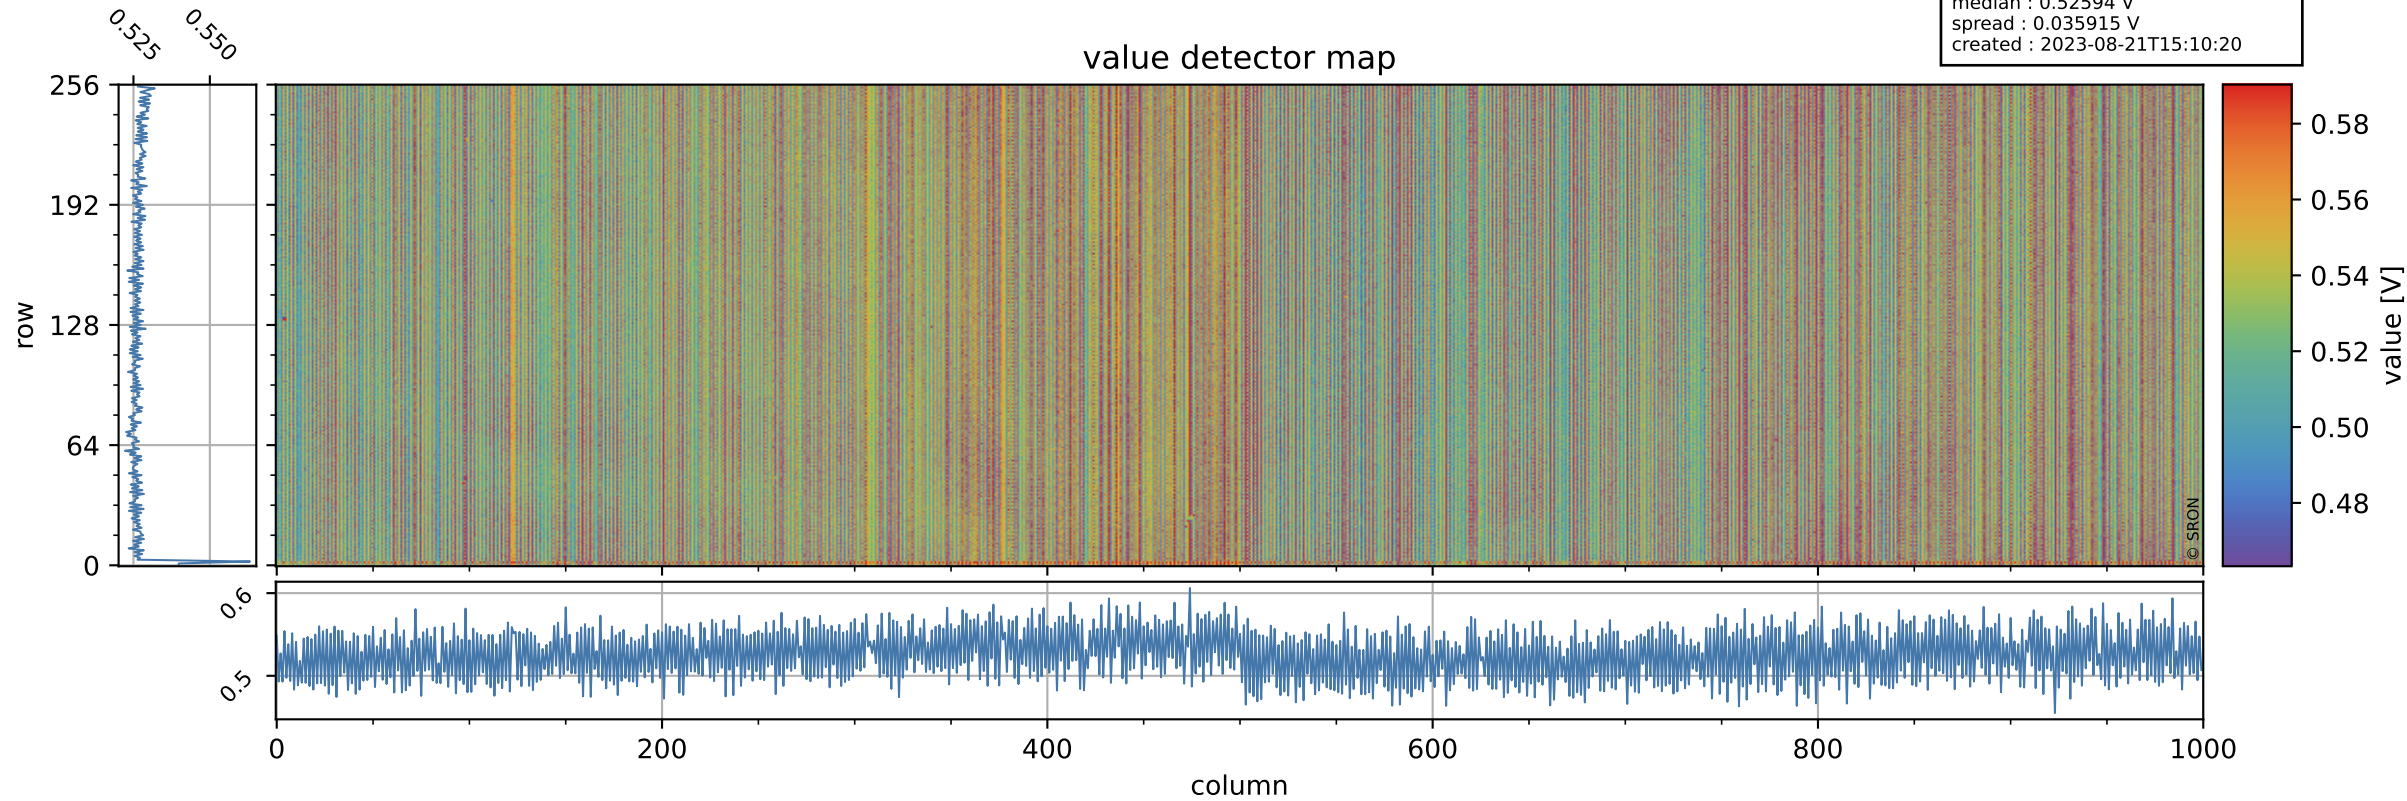

Tropomi SWIR offset (official)

orbits : 19 in [21997, 22042]
coverage : 2022-01-11 / 2022-01-14
median : 0.52594 V
spread : 0.035915 V
created : 2023-08-21T15:10:20

value detector map

Tropomi SWIR offset (official)

orbits : 19 in [21997, 22042]
coverage : 2022-01-11 / 2022-01-14
median : 28.07 μV
spread : 14.245 μV
created : 2023-08-21T15:10:21

Tropomi SWIR offset (official)

orbits : 19 in [21997, 22042]
coverage : 2022-01-11 / 2022-01-14
median : -0.071818 mV
spread : 0.41946 mV
created : 2023-08-21T15:10:21

value compared with SWIR offset CKD

Tropomi SWIR offset (official) ground-tracks of Sentinel-5P

orbits : 19 in [21997, 22042]
coverage : 2022-01-11 / 2022-01-14
created : 2023-08-21T15:10:22

Tropomi SWIR offset (official)

orbits : [2827, 22042]
coverage : 2018-04-30 / 2022-01-14
created : 2023-08-21T15:10:22

trend of detector median & temperatures