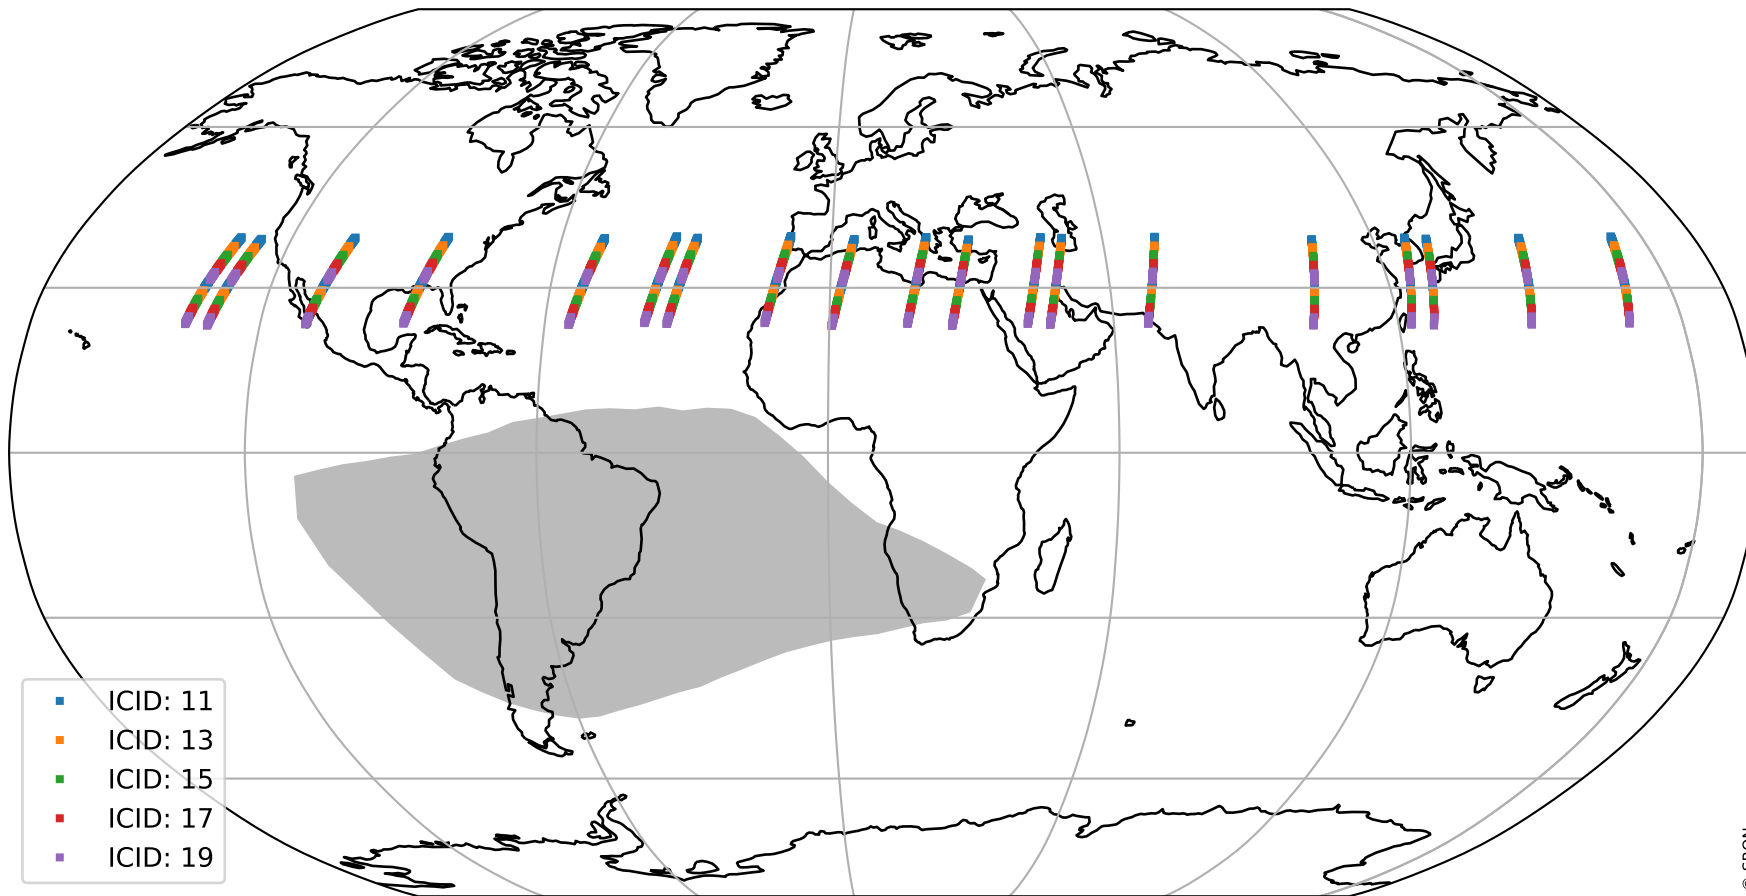

Tropomi SWIR offset (official)

orbits : 19 in [21997, 22042]
coverage : 2022-01-11 / 2022-01-14
median : 0.52594 V
spread : 0.035915 V
created : 2023-08-21T15:10:20

value detector map

Tropomi SWIR offset (official)

orbits : 19 in [21997, 22042]
coverage : 2022-01-11 / 2022-01-14
median : 28.07 μV
spread : 14.245 μV
created : 2023-08-21T15:10:21

Tropomi SWIR offset (official)

orbits : 19 in [21997, 22042]
coverage : 2022-01-11 / 2022-01-14
median : -0.071818 mV
spread : 0.41946 mV
created : 2023-08-21T15:10:21

value compared with SWIR offset CKD

Tropomi SWIR offset (official) ground-tracks of Sentinel-5P

orbits : 19 in [21997, 22042]
coverage : 2022-01-11 / 2022-01-14
created : 2023-08-21T15:10:22

Tropomi SWIR offset (official)

orbits : [2827, 22042]
coverage : 2018-04-30 / 2022-01-14
created : 2023-08-21T15:10:22

trend of detector median & temperatures