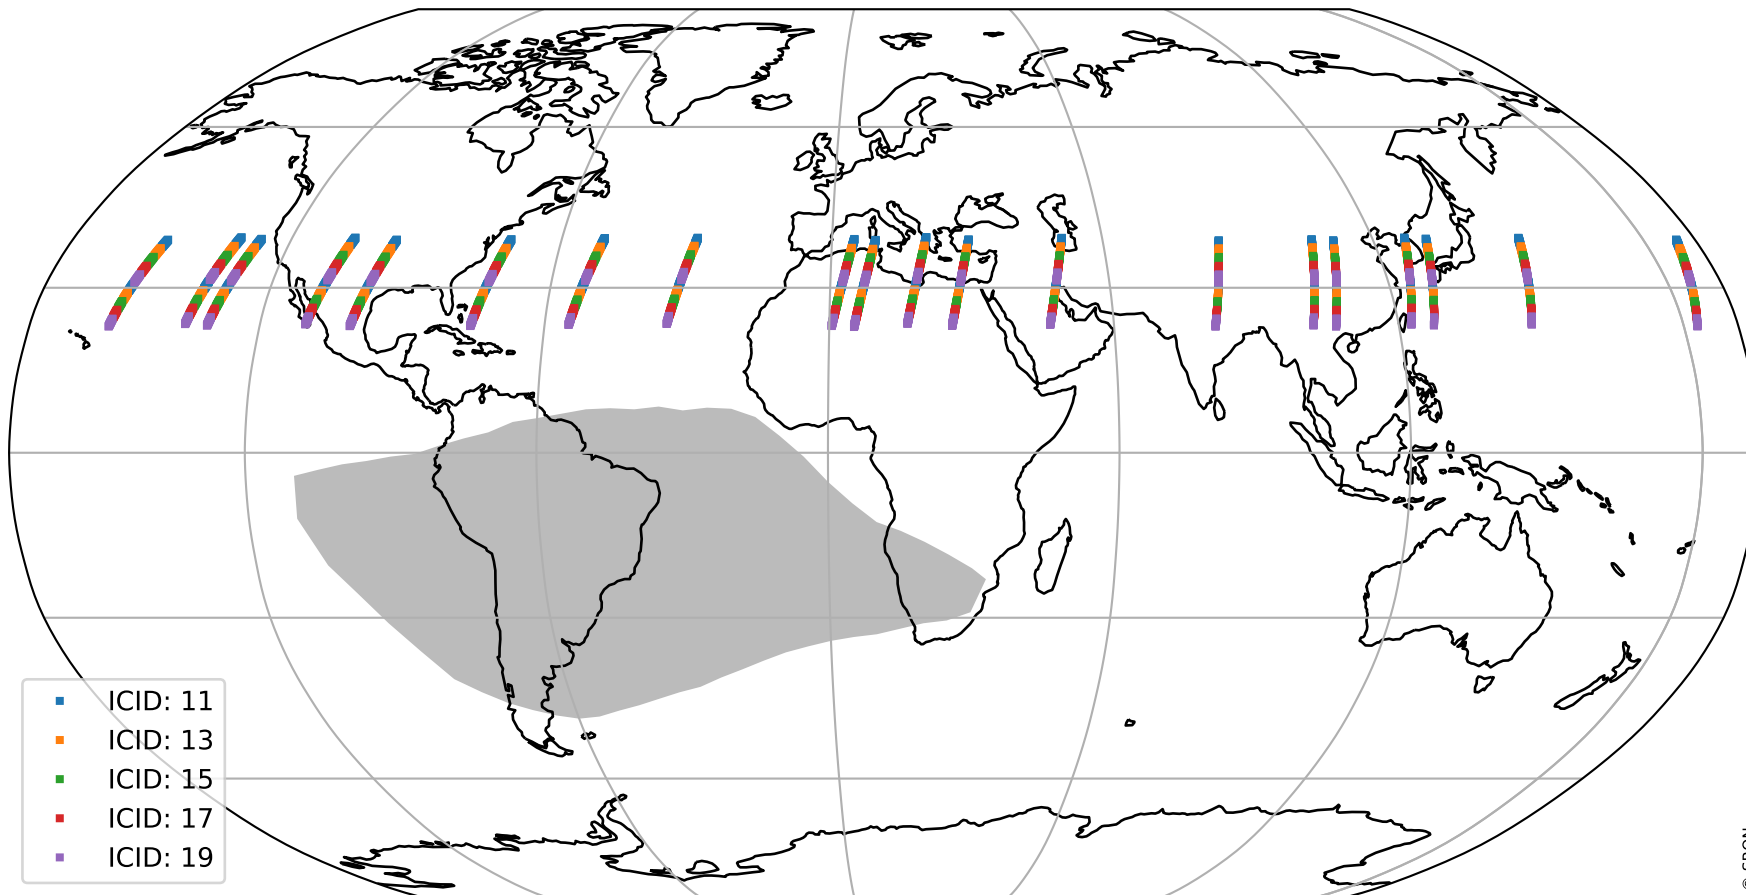

Tropomi SWIR offset (official)

orbits : 20 in [22012, 22057]
coverage : 2022-01-11 / 2022-01-15
median : 0.52594 V
spread : 0.035916 V
created : 2023-08-21T15:10:24

value detector map

Tropomi SWIR offset (official)

orbits : 20 in [22012, 22057]
coverage : 2022-01-11 / 2022-01-15
median : 27.822 μV
spread : 14.203 μV
created : 2023-08-21T15:10:24

Tropomi SWIR offset (official)

orbits : 20 in [22012, 22057]
coverage : 2022-01-11 / 2022-01-15
median : -0.076342 mV
spread : 0.4181 mV
created : 2023-08-21T15:10:24

value compared with SWIR offset CKD

Tropomi SWIR offset (official) ground-tracks of Sentinel-5P

orbits : 20 in [22012, 22057]
coverage : 2022-01-11 / 2022-01-15
created : 2023-08-21T15:10:25

Tropomi SWIR offset (official)

orbits : [2827, 22057]
coverage : 2018-04-30 / 2022-01-15
created : 2023-08-21T15:10:25

trend of detector median & temperatures