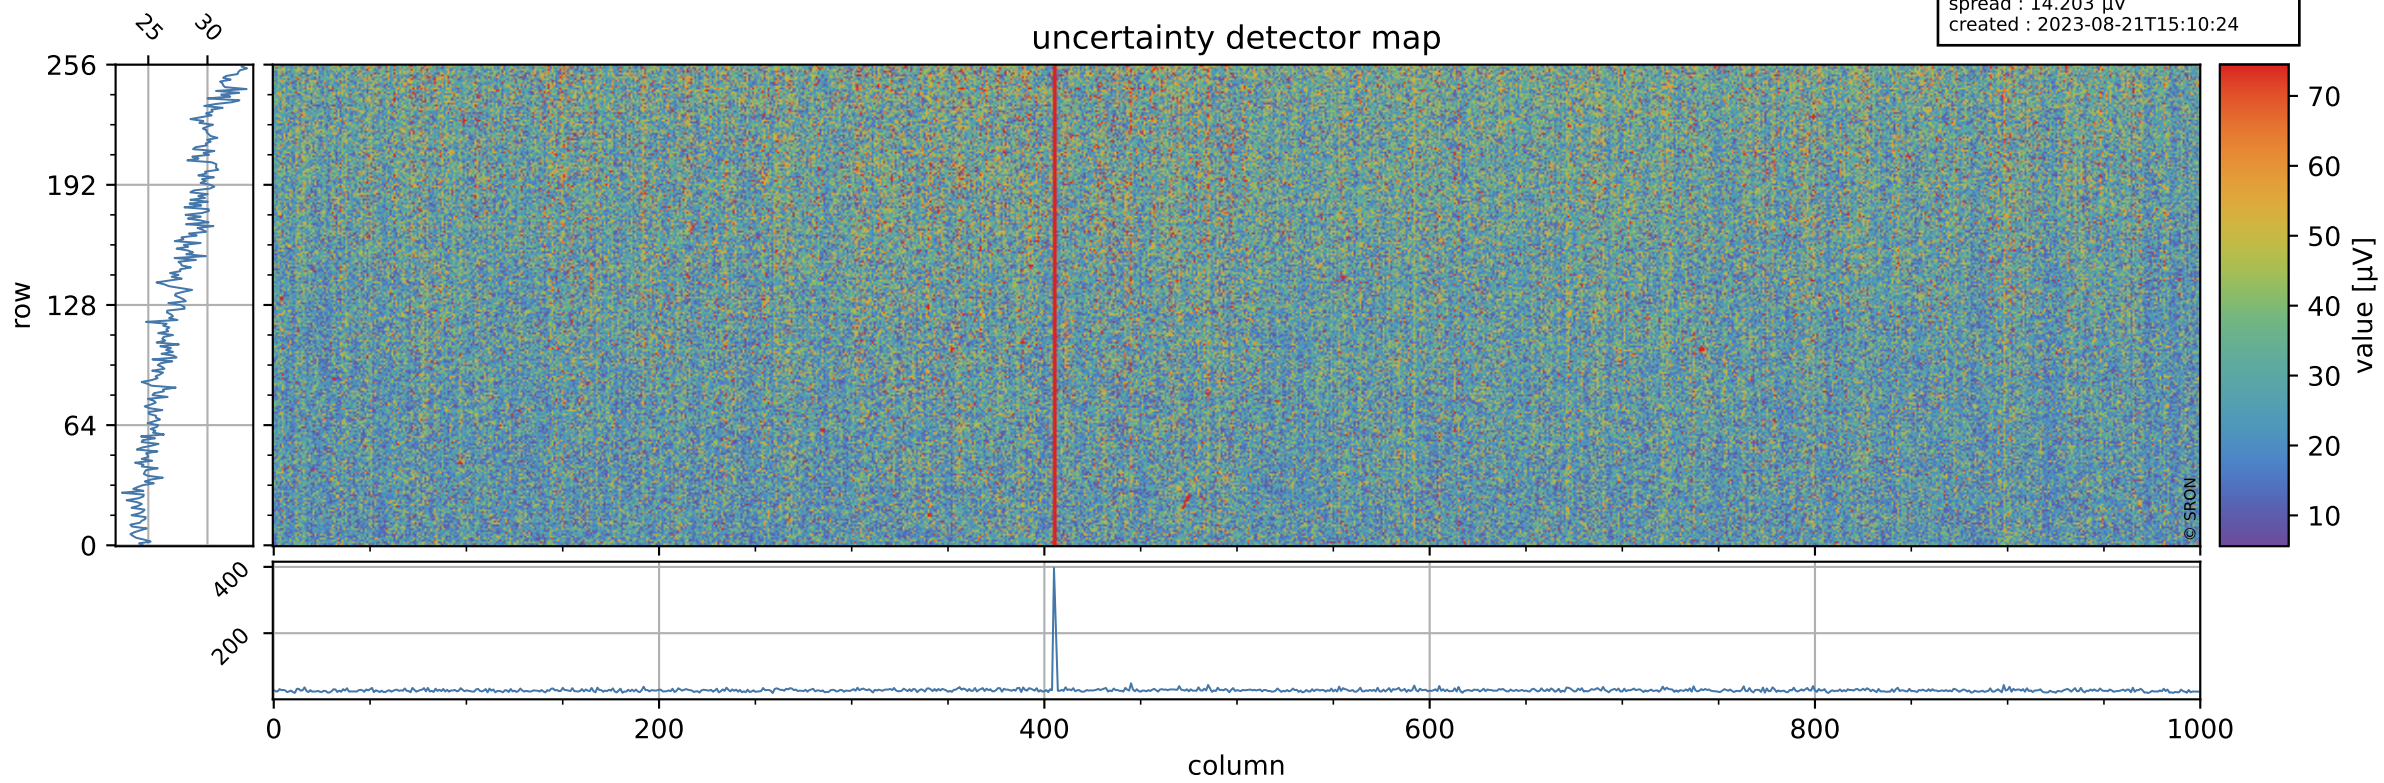

Tropomi SWIR offset (official)

orbits : 20 in [22012, 22057]
coverage : 2022-01-11 / 2022-01-15
median : 0.52594 V
spread : 0.035916 V
created : 2023-08-21T15:10:24

value detector map

Tropomi SWIR offset (official)

orbits : 20 in [22012, 22057]
coverage : 2022-01-11 / 2022-01-15
median : 27.822 μV
spread : 14.203 μV
created : 2023-08-21T15:10:24

Tropomi SWIR offset (official)

orbits : 20 in [22012, 22057]
coverage : 2022-01-11 / 2022-01-15
median : -0.076342 mV
spread : 0.4181 mV
created : 2023-08-21T15:10:24

value compared with SWIR offset CKD

Tropomi SWIR offset (official) ground-tracks of Sentinel-5P

orbits : 20 in [22012, 22057]
coverage : 2022-01-11 / 2022-01-15
created : 2023-08-21T15:10:25

Tropomi SWIR offset (official)

orbits : [2827, 22057]
coverage : 2018-04-30 / 2022-01-15
created : 2023-08-21T15:10:25

trend of detector median & temperatures