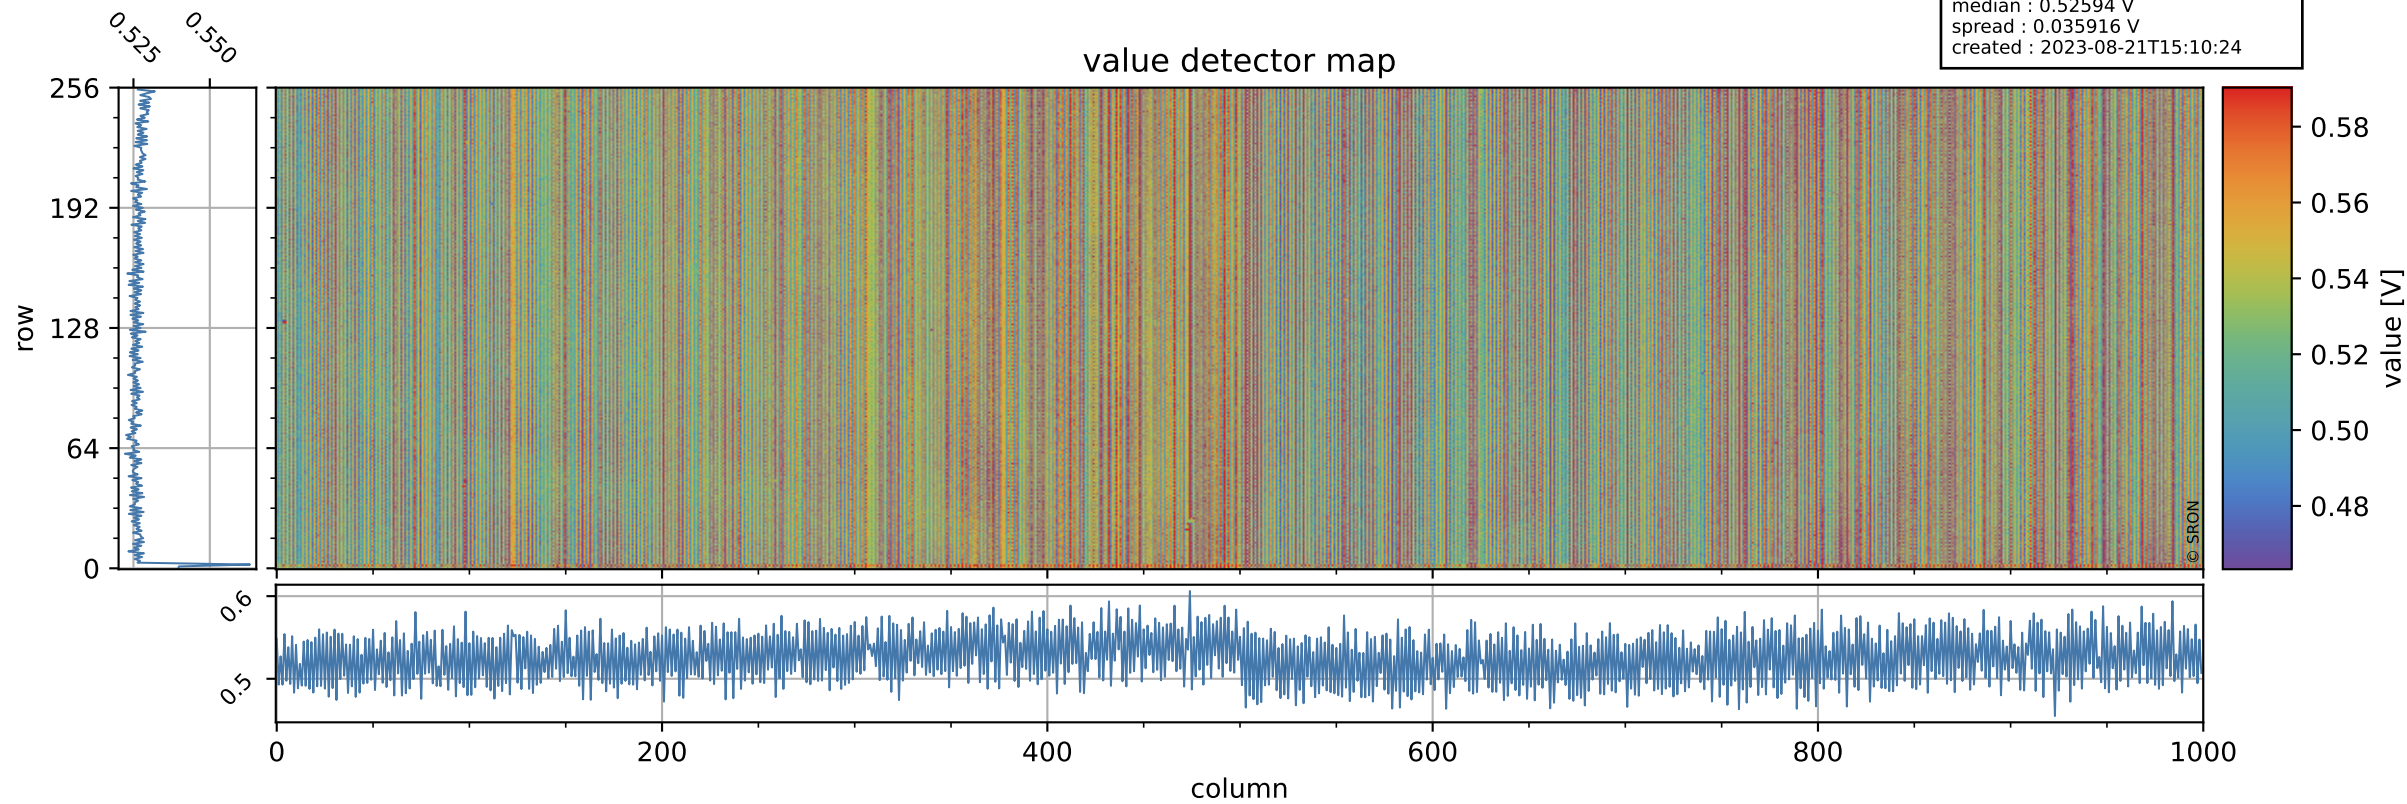

Tropomi SWIR offset (official)

orbits : 20 in [22012, 22057]
coverage : 2022-01-11 / 2022-01-15
median : 0.52594 V
spread : 0.035916 V
created : 2023-08-21T15:10:24

value detector map

Tropomi SWIR offset (official)

orbits : 20 in [22012, 22057]
coverage : 2022-01-11 / 2022-01-15
median : 27.822 μV
spread : 14.203 μV
created : 2023-08-21T15:10:24

Tropomi SWIR offset (official)

orbits : 20 in [22012, 22057]
coverage : 2022-01-11 / 2022-01-15
median : -0.076342 mV
spread : 0.4181 mV
created : 2023-08-21T15:10:24

value compared with SWIR offset CKD

Tropomi SWIR offset (official) ground-tracks of Sentinel-5P

orbits : 20 in [22012, 22057]
coverage : 2022-01-11 / 2022-01-15
created : 2023-08-21T15:10:25

Tropomi SWIR offset (official)

orbits : [2827, 22057]
coverage : 2018-04-30 / 2022-01-15
created : 2023-08-21T15:10:25

trend of detector median & temperatures