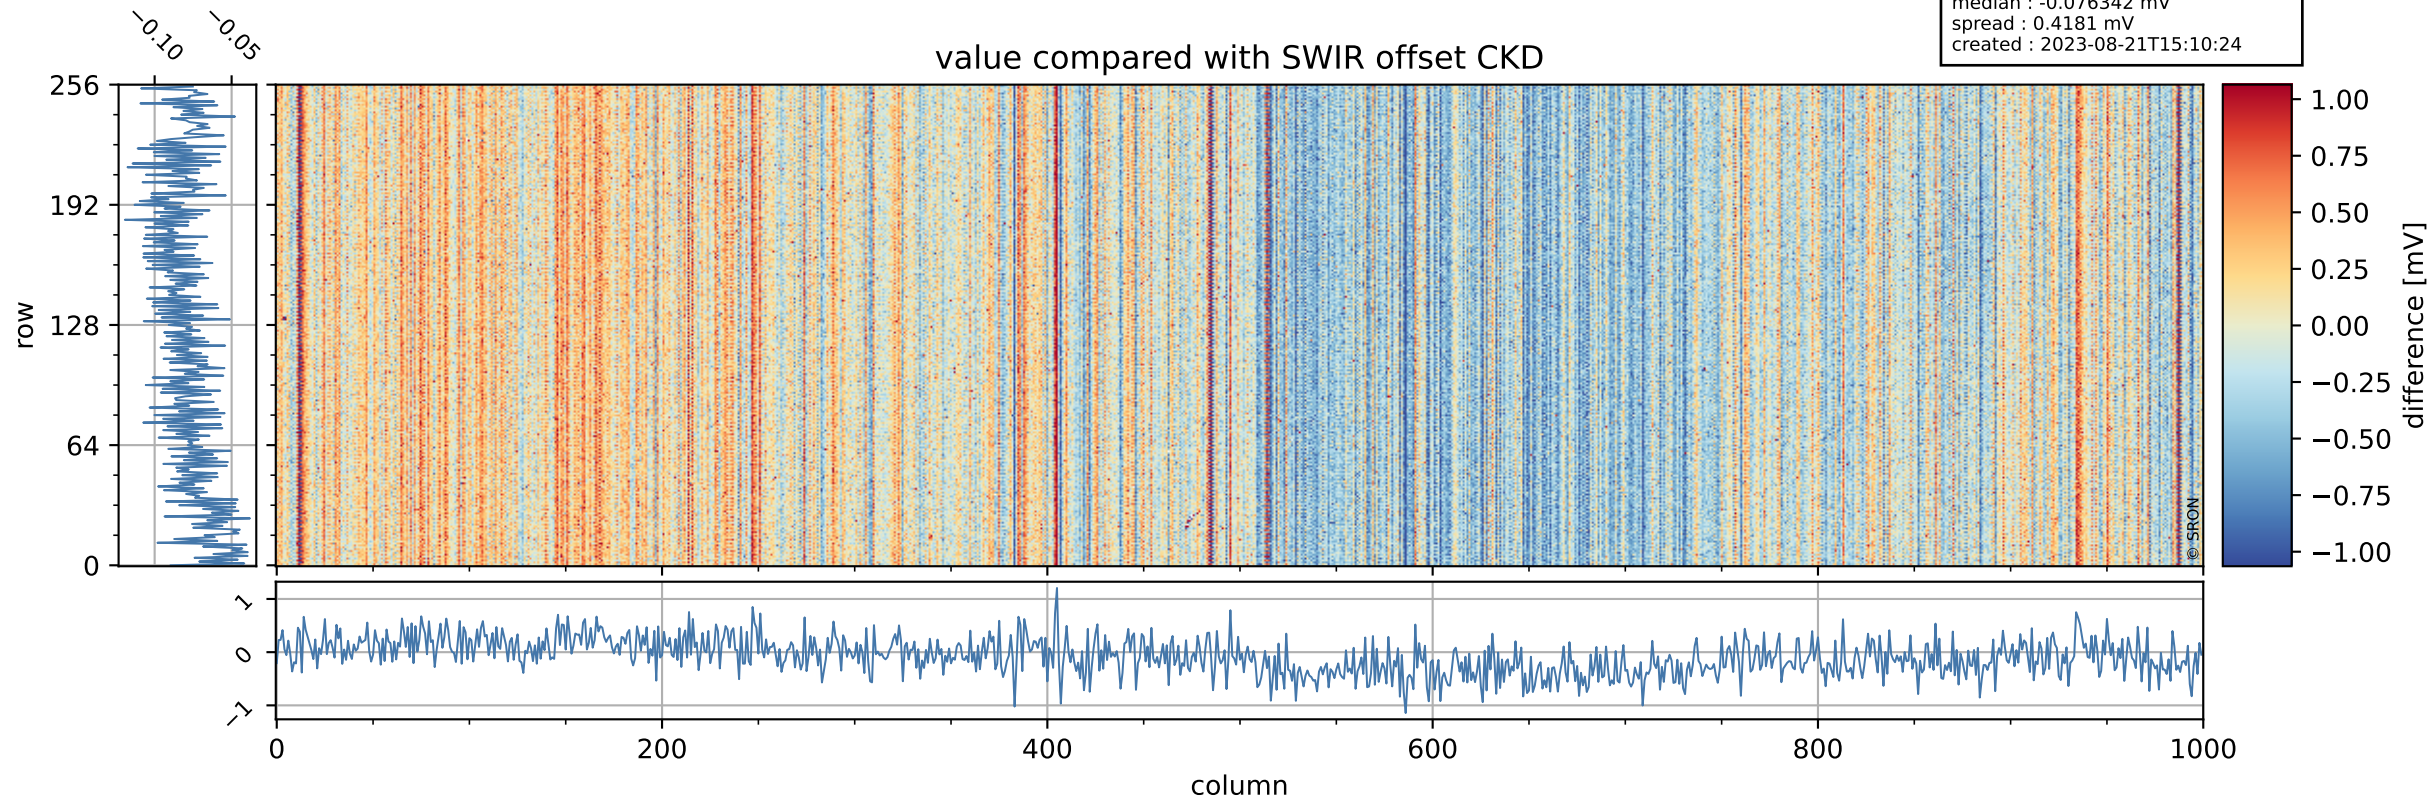

Tropomi SWIR offset (official)

orbits : 20 in [22012, 22057]
coverage : 2022-01-11 / 2022-01-15
median : 0.52594 V
spread : 0.035916 V
created : 2023-08-21T15:10:24

value detector map

Tropomi SWIR offset (official)

orbits : 20 in [22012, 22057]
coverage : 2022-01-11 / 2022-01-15
median : 27.822 μV
spread : 14.203 μV
created : 2023-08-21T15:10:24

Tropomi SWIR offset (official)

orbits : 20 in [22012, 22057]
coverage : 2022-01-11 / 2022-01-15
median : -0.076342 mV
spread : 0.4181 mV
created : 2023-08-21T15:10:24

value compared with SWIR offset CKD

Tropomi SWIR offset (official) ground-tracks of Sentinel-5P

orbits : 20 in [22012, 22057]
coverage : 2022-01-11 / 2022-01-15
created : 2023-08-21T15:10:25

Tropomi SWIR offset (official)

orbits : [2827, 22057]
coverage : 2018-04-30 / 2022-01-15
created : 2023-08-21T15:10:25

trend of detector median & temperatures