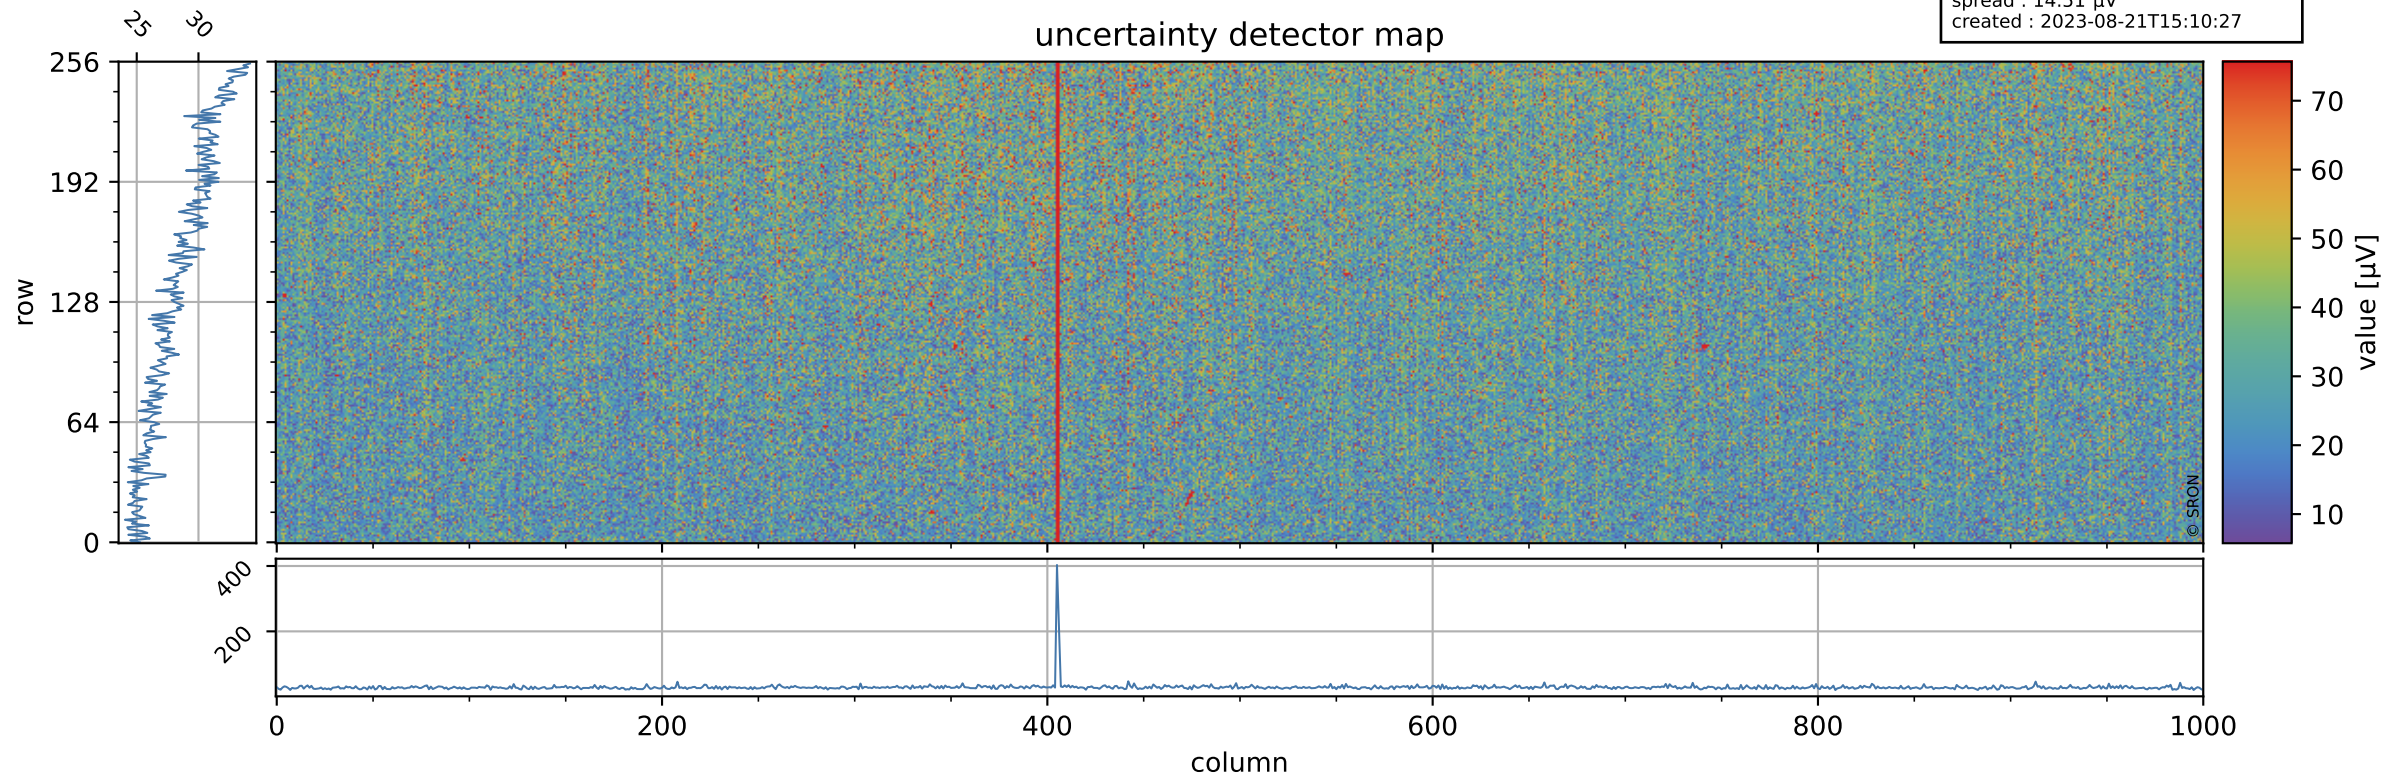

# Tropomi SWIR offset (official)

orbits : 18 in [22042, 22087]  
coverage : 2022-01-14 / 2022-01-17  
median : 0.52594 V  
spread : 0.035919 V  
created : 2023-08-21T15:10:27

## value detector map

# Tropomi SWIR offset (official)

orbits : 18 in [22042, 22087]  
coverage : 2022-01-14 / 2022-01-17  
median : 28.59  $\mu\text{V}$   
spread : 14.51  $\mu\text{V}$   
created : 2023-08-21T15:10:27

# Tropomi SWIR offset (official) ground-tracks of Sentinel-5P

orbits : 18 in [22042, 22087]  
coverage : 2022-01-14 / 2022-01-17  
created : 2023-08-21T15:10:28