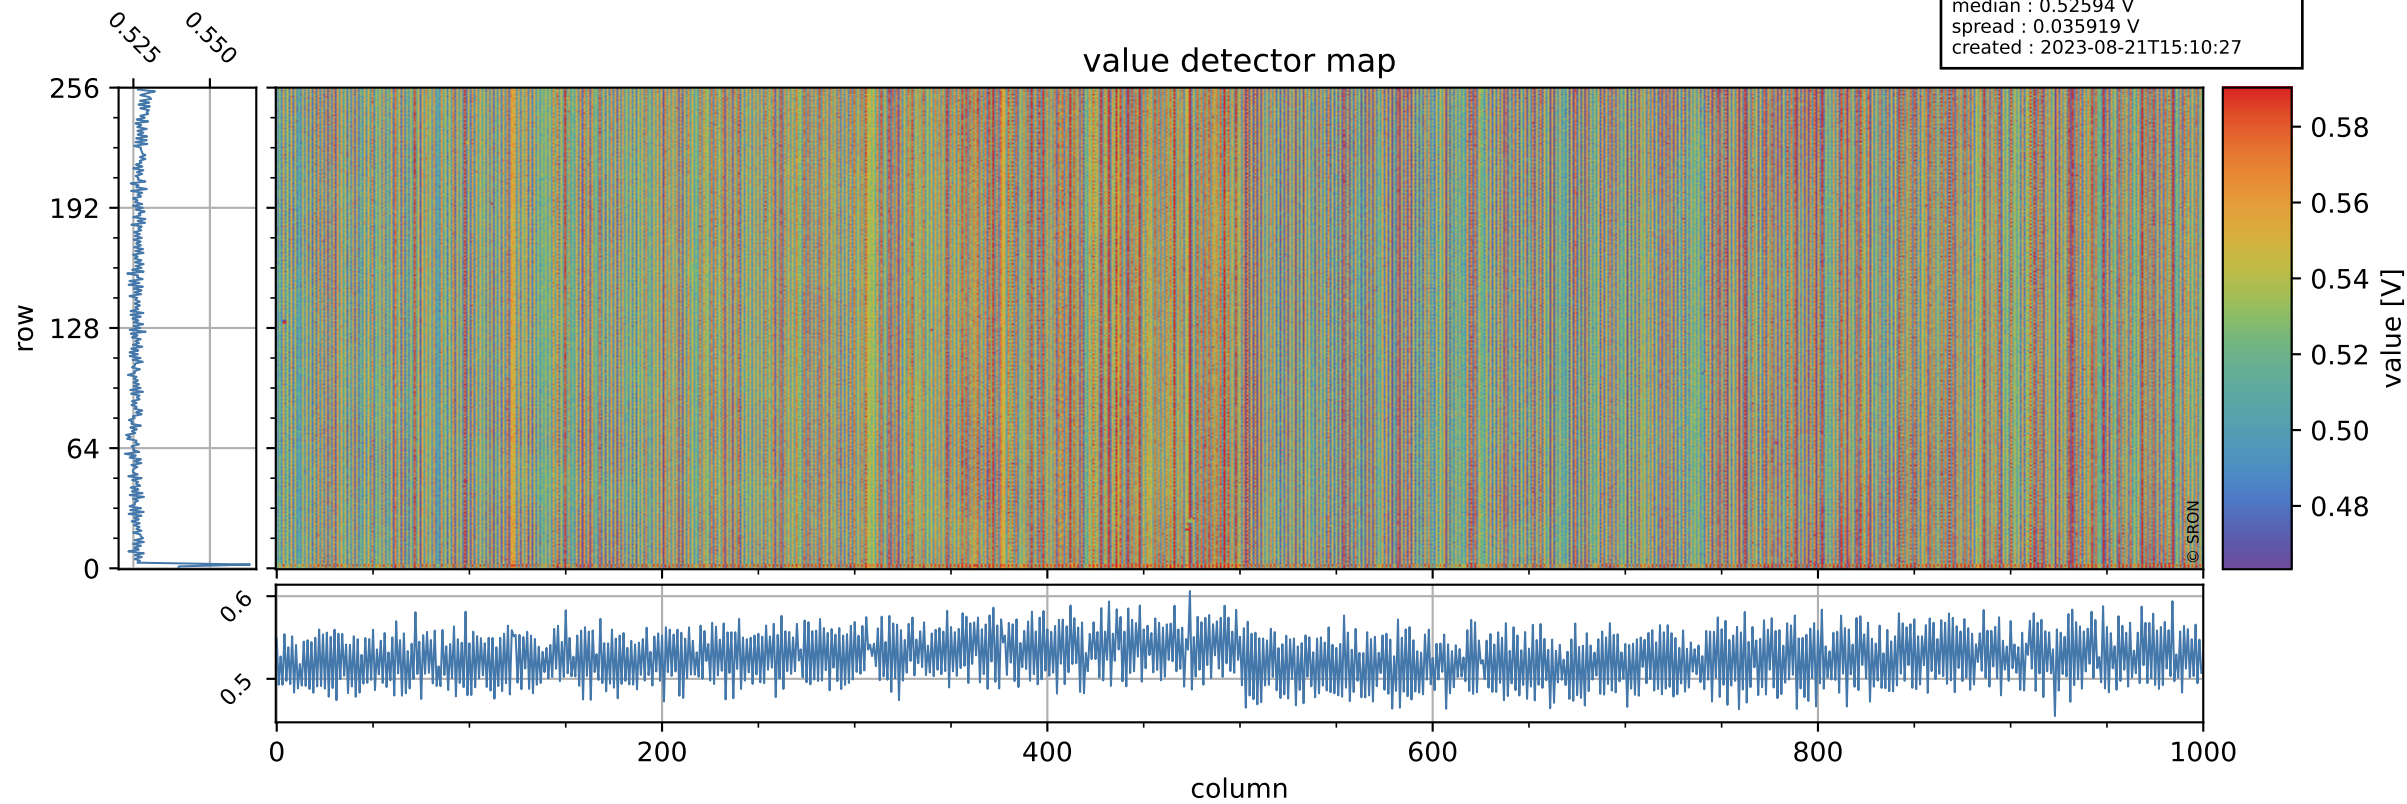

# Tropomi SWIR offset (official)

orbits : 18 in [22042, 22087]  
coverage : 2022-01-14 / 2022-01-17  
median : 0.52594 V  
spread : 0.035919 V  
created : 2023-08-21T15:10:27

## value detector map

# Tropomi SWIR offset (official)

orbits : 18 in [22042, 22087]  
coverage : 2022-01-14 / 2022-01-17  
median : 28.59  $\mu\text{V}$   
spread : 14.51  $\mu\text{V}$   
created : 2023-08-21T15:10:27

# Tropomi SWIR offset (official) ground-tracks of Sentinel-5P

orbits : 18 in [22042, 22087]  
coverage : 2022-01-14 / 2022-01-17  
created : 2023-08-21T15:10:28