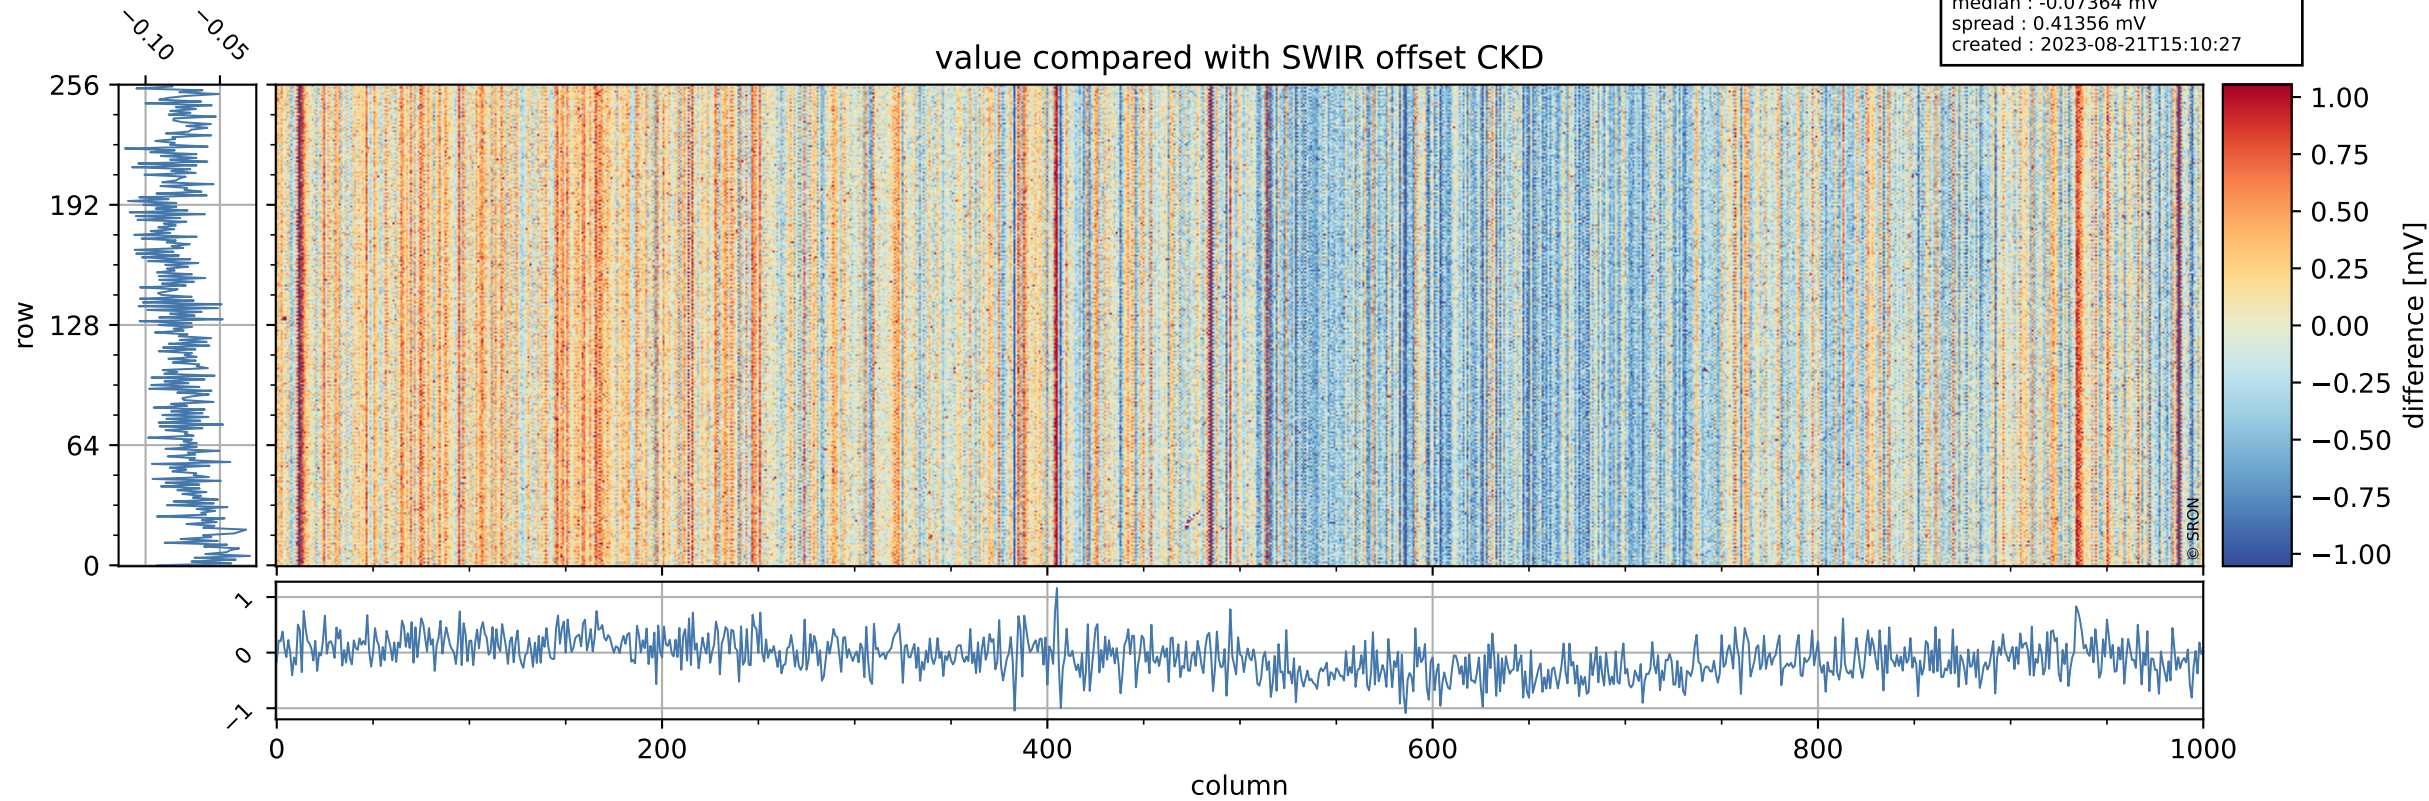

## value detector map

# Tropomi SWIR offset (official)

orbits : 18 in [22042, 22087]  
coverage : 2022-01-14 / 2022-01-17  
median : 28.59  $\mu\text{V}$   
spread : 14.51  $\mu\text{V}$   
created : 2023-08-21T15:10:27

# Tropomi SWIR offset (official)

orbits : 18 in [22042, 22087]  
coverage : 2022-01-14 / 2022-01-17  
median : -0.07364 mV  
spread : 0.41356 mV  
created : 2023-08-21T15:10:27

value compared with SWIR offset CKD

# Tropomi SWIR offset (official) ground-tracks of Sentinel-5P

orbits : 18 in [22042, 22087]  
coverage : 2022-01-14 / 2022-01-17  
created : 2023-08-21T15:10:28