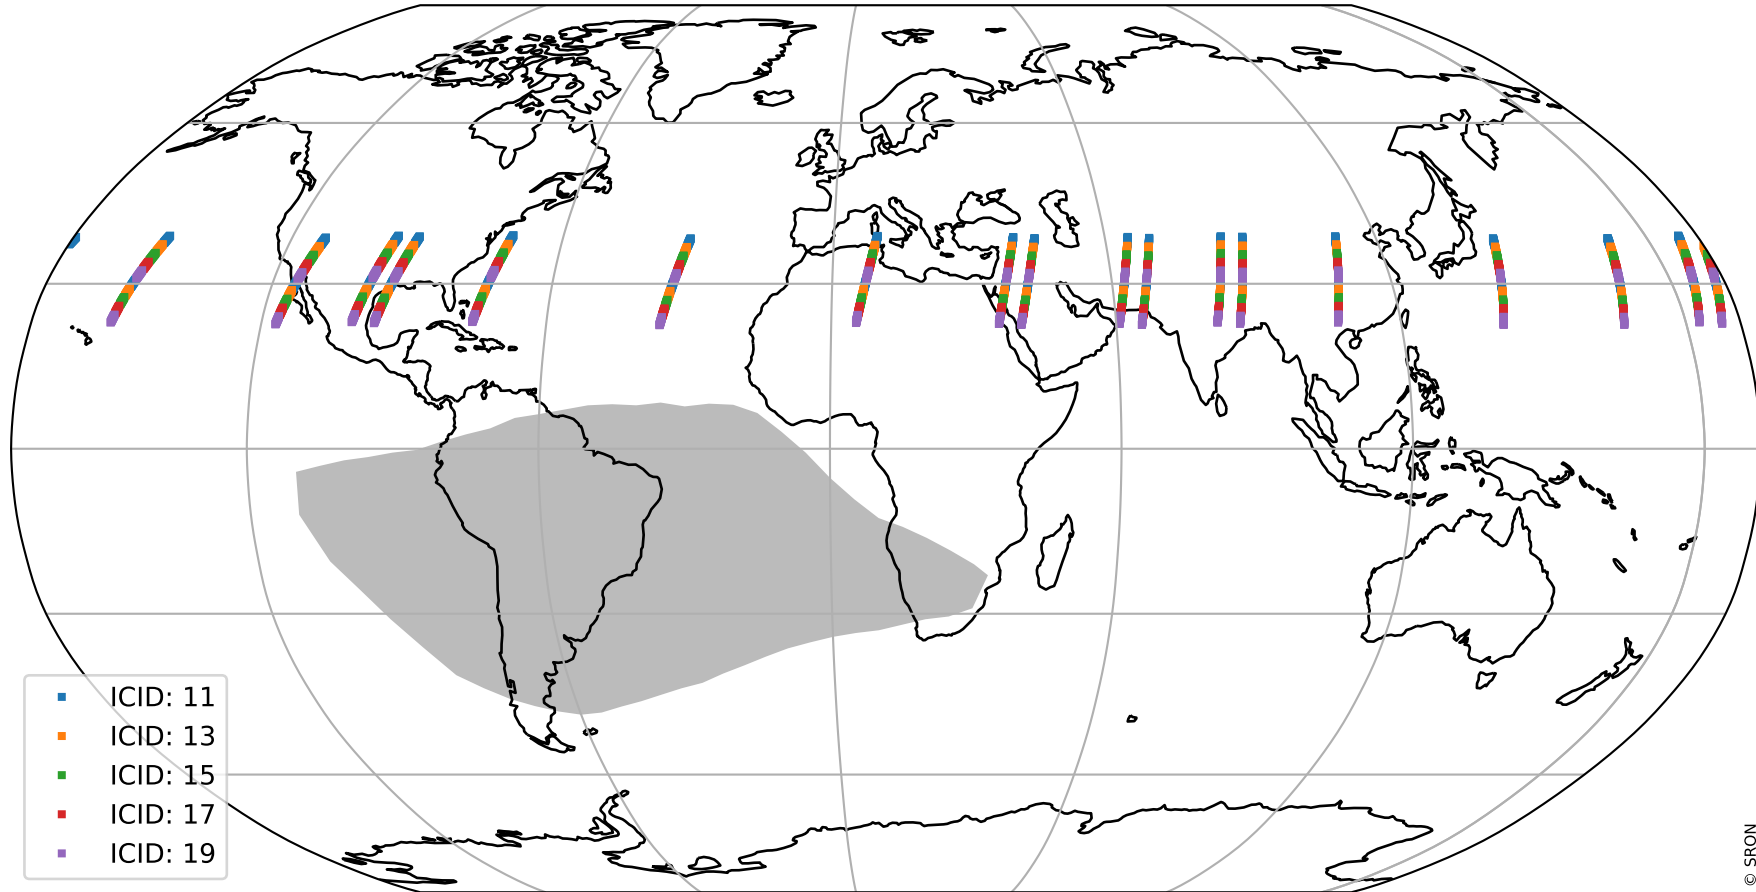

# Tropomi SWIR offset (official)

orbits : 18 in [22042, 22087]  
coverage : 2022-01-14 / 2022-01-17  
median : 28.59  $\mu\text{V}$   
spread : 14.51  $\mu\text{V}$   
created : 2023-08-21T15:10:27

# Tropomi SWIR offset (official)

orbits : 18 in [22042, 22087]  
coverage : 2022-01-14 / 2022-01-17  
median : -0.07364 mV  
spread : 0.41356 mV  
created : 2023-08-21T15:10:27

value compared with SWIR offset CKD

# Tropomi SWIR offset (official) ground-tracks of Sentinel-5P

orbits : 18 in [22042, 22087]  
coverage : 2022-01-14 / 2022-01-17  
created : 2023-08-21T15:10:28

# Tropomi SWIR offset (official)

orbits : [2827, 22087]  
coverage : 2018-04-30 / 2022-01-17  
created : 2023-08-21T15:10:28