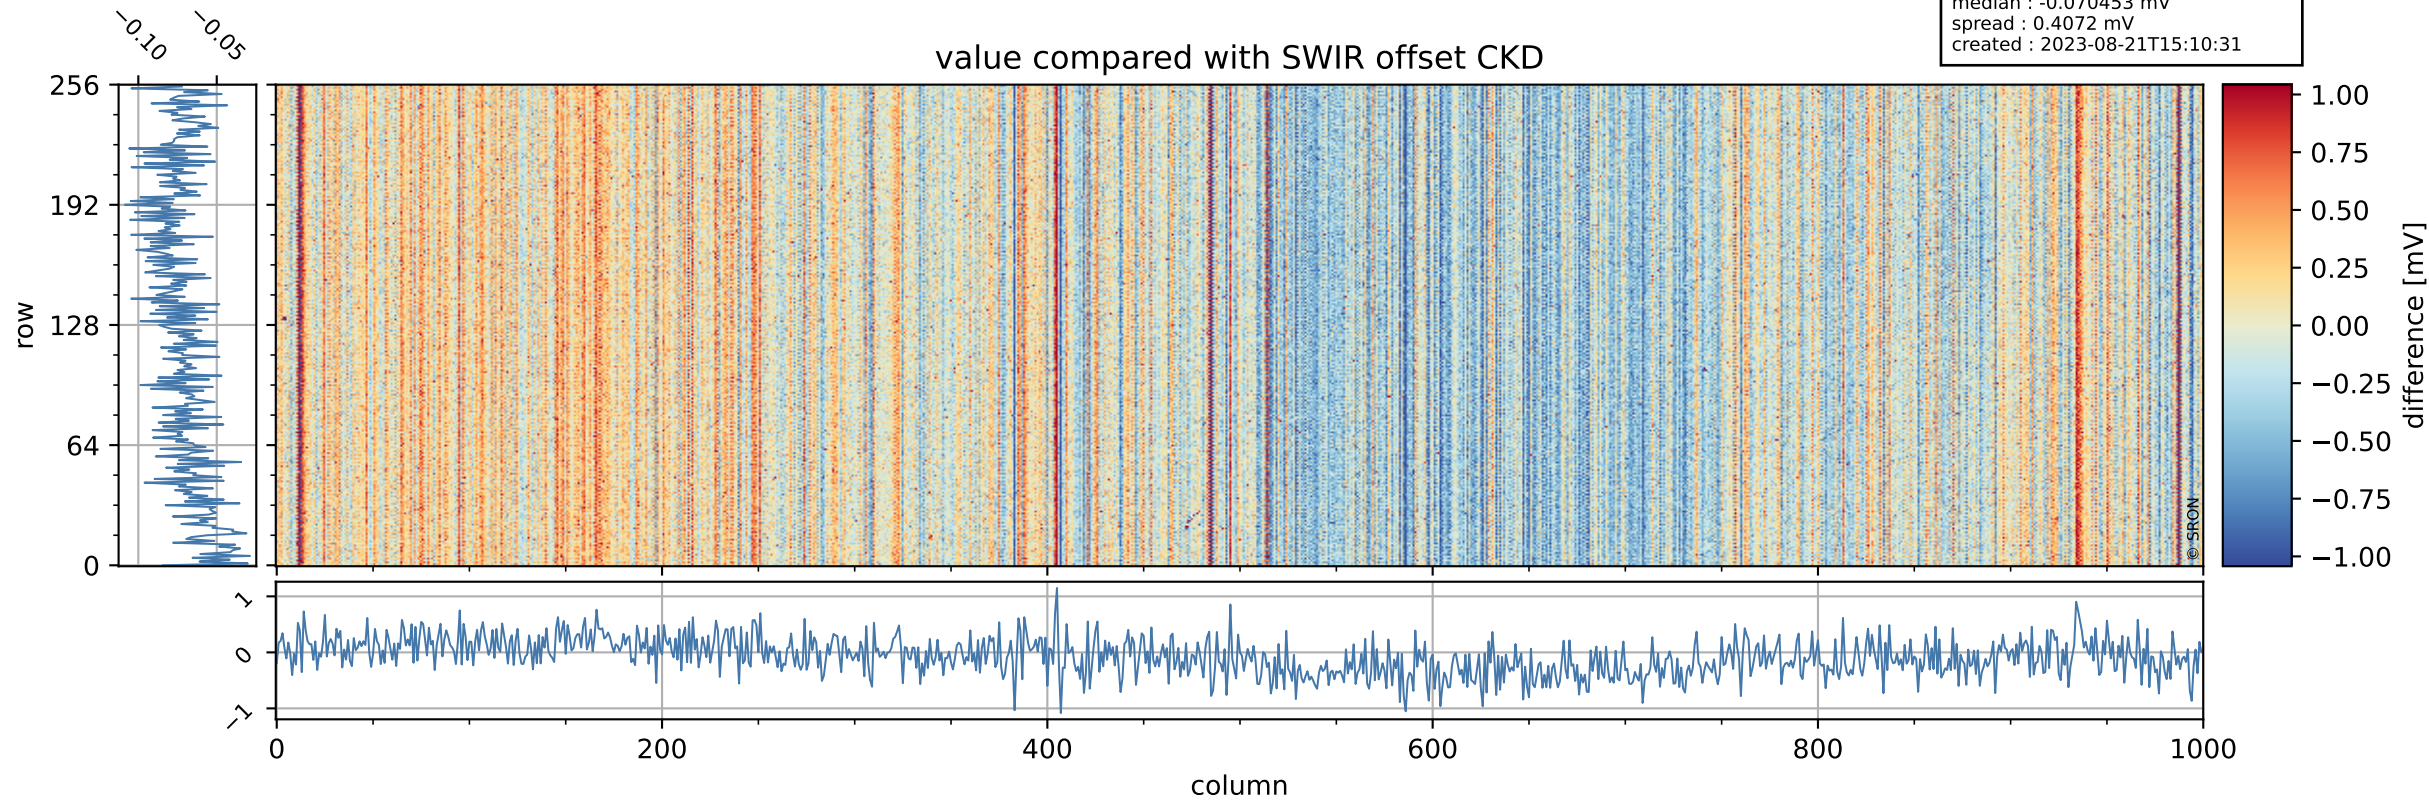

Tropomi SWIR offset (official)

orbits : 17 in [22057, 22102]
coverage : 2022-01-15 / 2022-01-18
median : 0.52594 V
spread : 0.035919 V
created : 2023-08-21T15:10:30

value detector map

Tropomi SWIR offset (official)

orbits : 17 in [22057, 22102]
coverage : 2022-01-15 / 2022-01-18
median : 29.268 μV
spread : 14.826 μV
created : 2023-08-21T15:10:30

Tropomi SWIR offset (official)

orbits : 17 in [22057, 22102]
coverage : 2022-01-15 / 2022-01-18
median : -0.070453 mV
spread : 0.4072 mV
created : 2023-08-21T15:10:31

value compared with SWIR offset CKD

Tropomi SWIR offset (official) ground-tracks of Sentinel-5P

orbits : 17 in [22057, 22102]
coverage : 2022-01-15 / 2022-01-18
created : 2023-08-21T15:10:31

Tropomi SWIR offset (official)

orbits : [2827, 22102]
coverage : 2018-04-30 / 2022-01-18
created : 2023-08-21T15:10:32

trend of detector median & temperatures