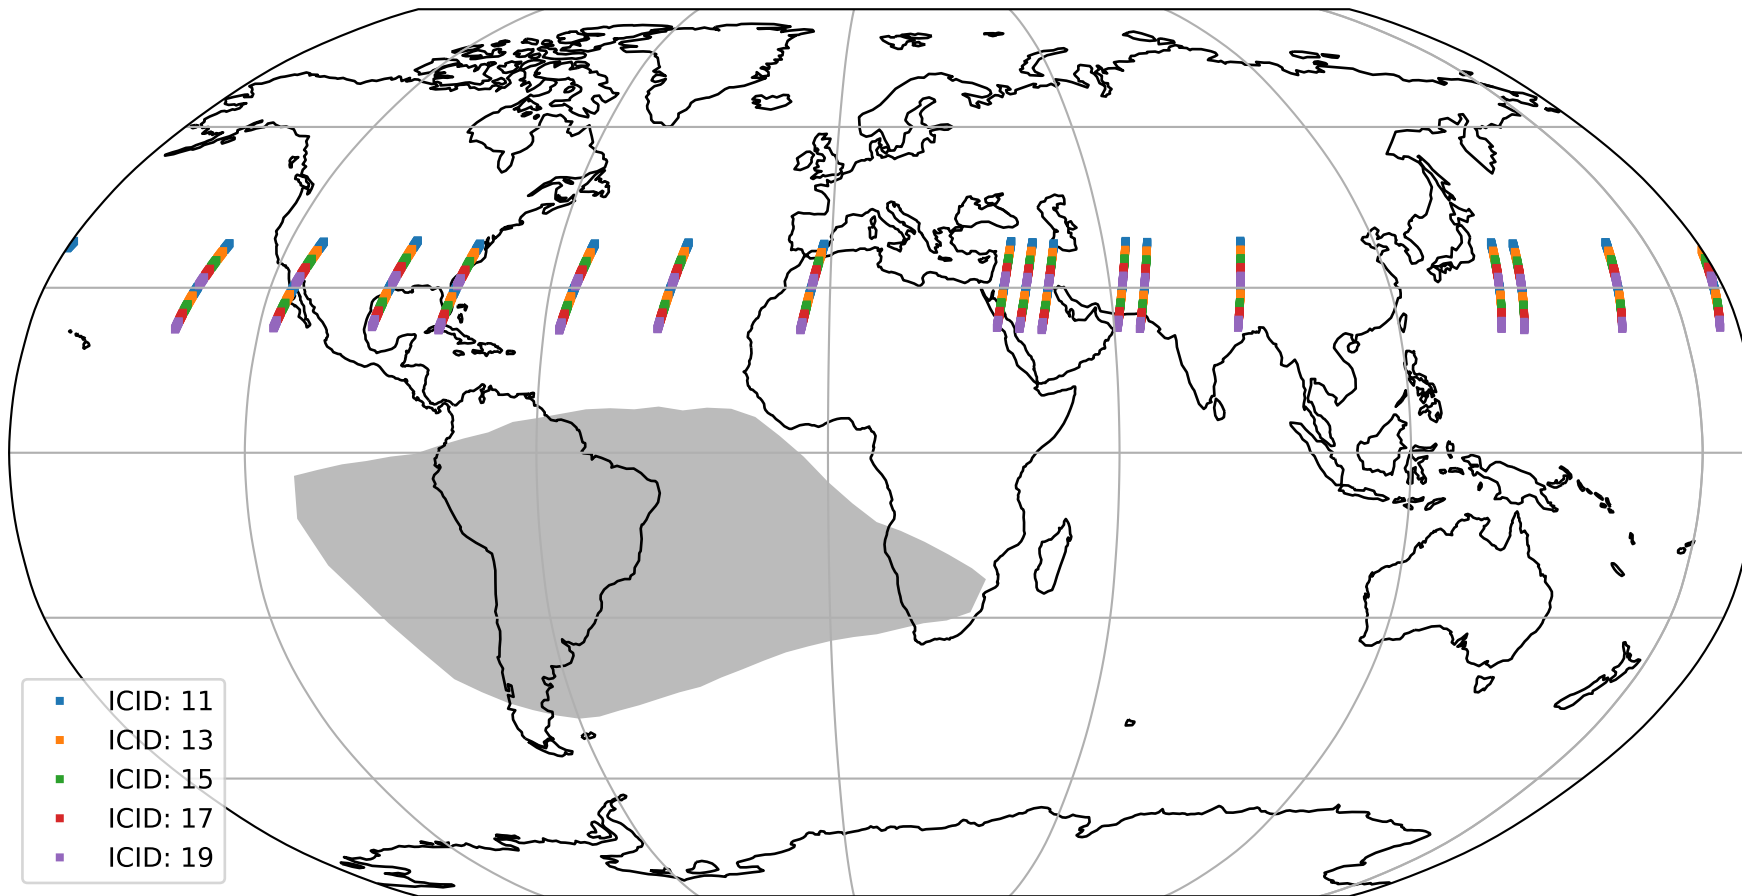

Tropomi SWIR offset (official)

orbits : 17 in [22057, 22102]
coverage : 2022-01-15 / 2022-01-18
median : 0.52594 V
spread : 0.035919 V
created : 2023-08-21T15:10:30

value detector map

Tropomi SWIR offset (official)

orbits : 17 in [22057, 22102]
coverage : 2022-01-15 / 2022-01-18
median : 29.268 μV
spread : 14.826 μV
created : 2023-08-21T15:10:30

Tropomi SWIR offset (official)

orbits : 17 in [22057, 22102]
coverage : 2022-01-15 / 2022-01-18
median : -0.070453 mV
spread : 0.4072 mV
created : 2023-08-21T15:10:31

value compared with SWIR offset CKD

Tropomi SWIR offset (official) ground-tracks of Sentinel-5P

orbits : 17 in [22057, 22102]
coverage : 2022-01-15 / 2022-01-18
created : 2023-08-21T15:10:31

Tropomi SWIR offset (official)

orbits : [2827, 22102]
coverage : 2018-04-30 / 2022-01-18
created : 2023-08-21T15:10:32

trend of detector median & temperatures