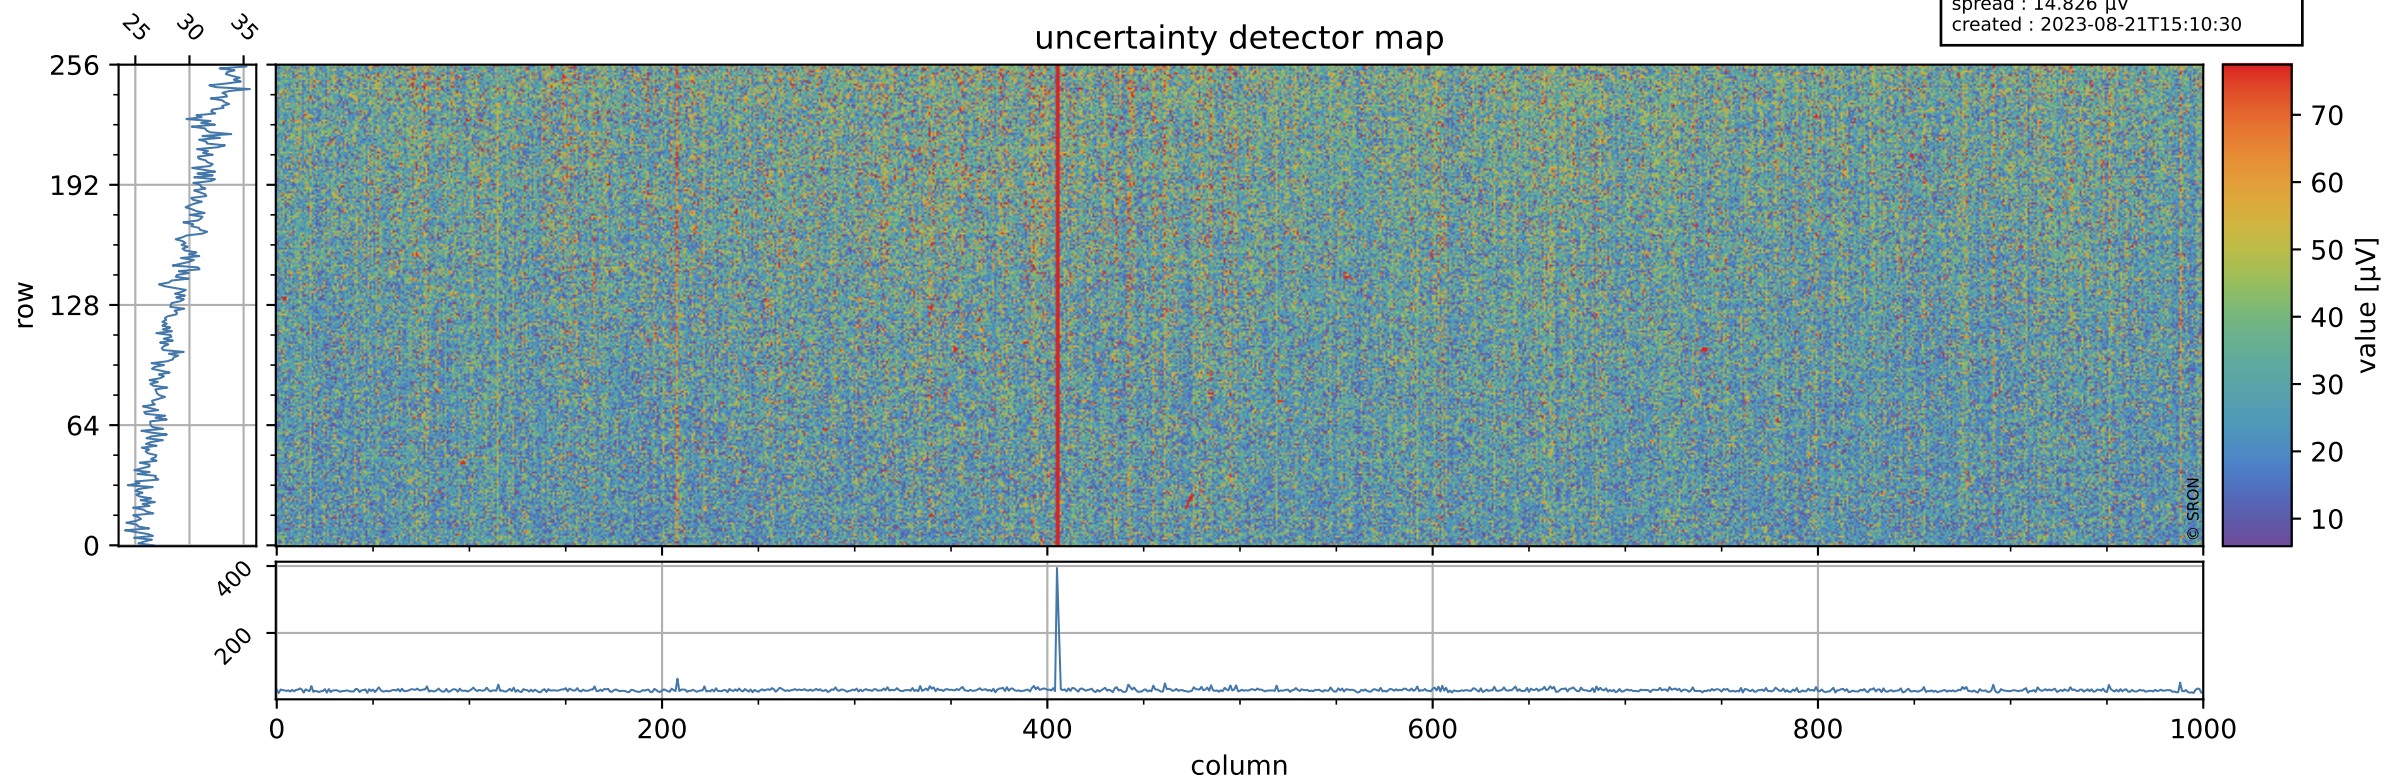

Tropomi SWIR offset (official)

orbits : 17 in [22057, 22102]
coverage : 2022-01-15 / 2022-01-18
median : 0.52594 V
spread : 0.035919 V
created : 2023-08-21T15:10:30

value detector map

Tropomi SWIR offset (official)

orbits : 17 in [22057, 22102]
coverage : 2022-01-15 / 2022-01-18
median : 29.268 μV
spread : 14.826 μV
created : 2023-08-21T15:10:30

Tropomi SWIR offset (official)

orbits : 17 in [22057, 22102]
coverage : 2022-01-15 / 2022-01-18
median : -0.070453 mV
spread : 0.4072 mV
created : 2023-08-21T15:10:31

value compared with SWIR offset CKD

Tropomi SWIR offset (official) ground-tracks of Sentinel-5P

orbits : 17 in [22057, 22102]
coverage : 2022-01-15 / 2022-01-18
created : 2023-08-21T15:10:31

Tropomi SWIR offset (official)

orbits : [2827, 22102]
coverage : 2018-04-30 / 2022-01-18
created : 2023-08-21T15:10:32

trend of detector median & temperatures