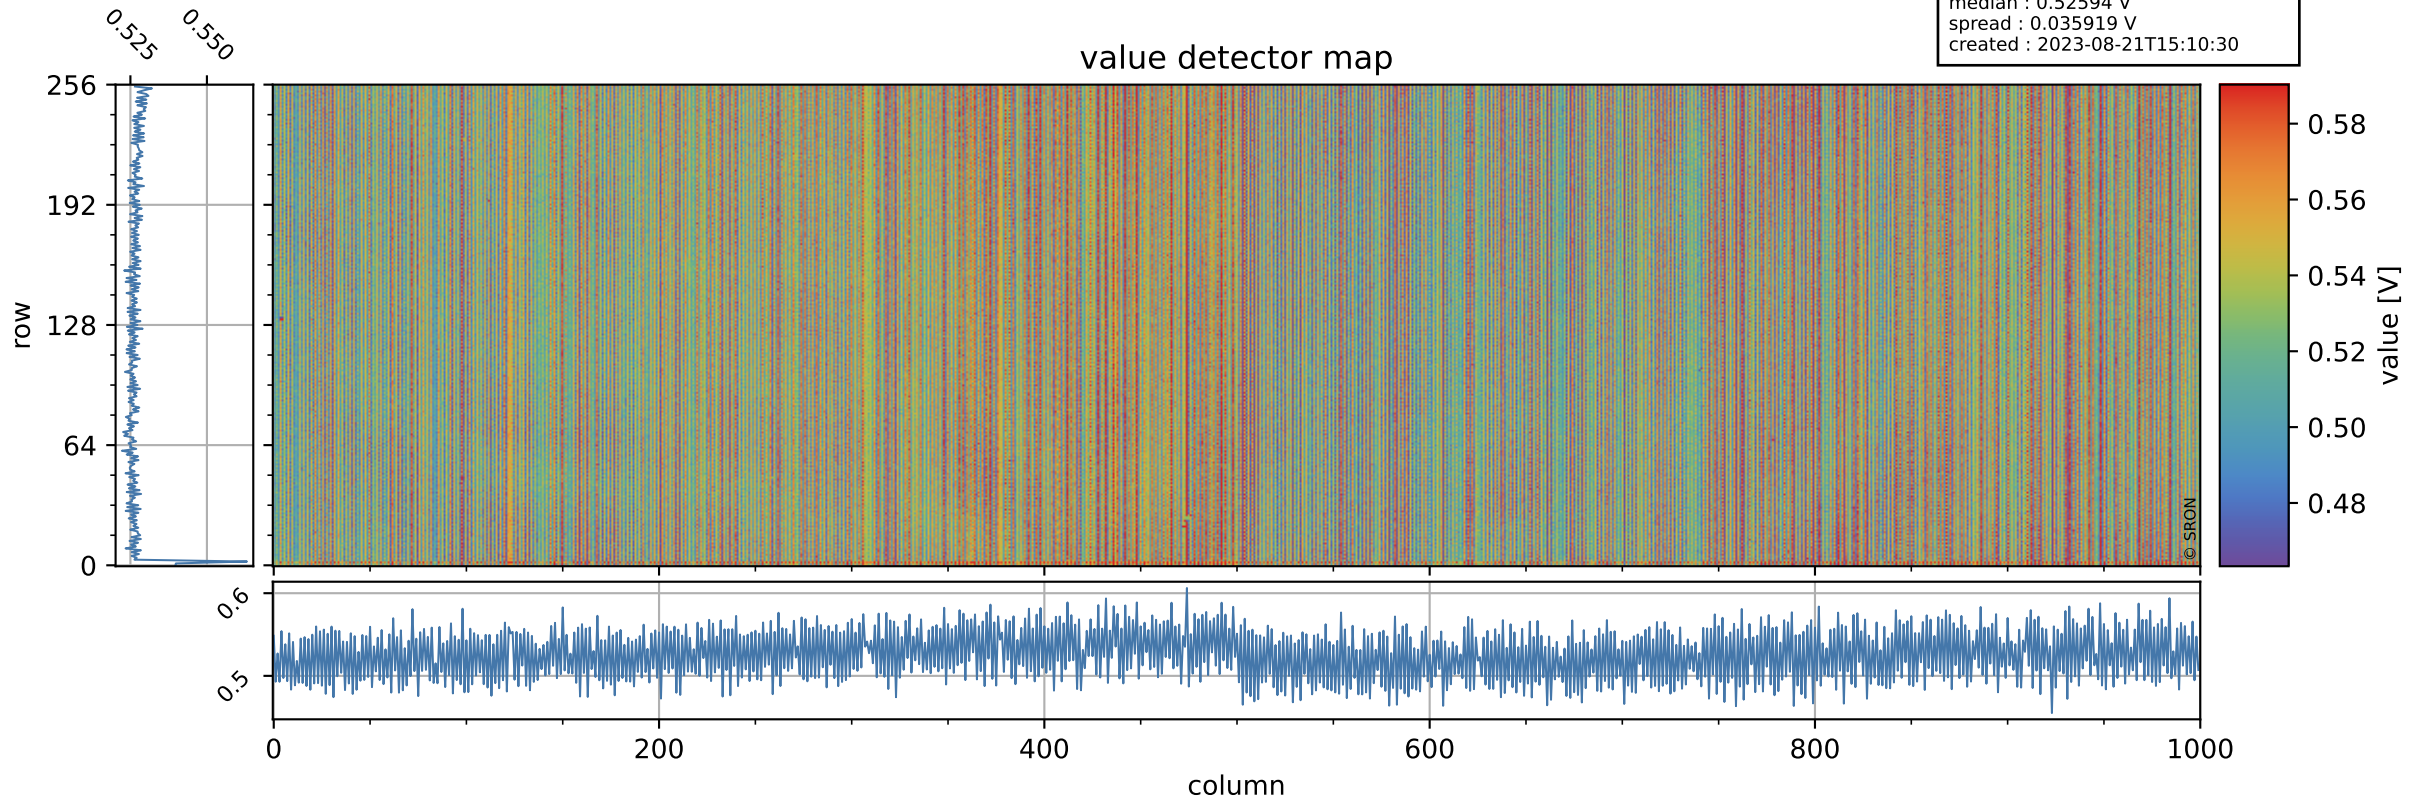

Tropomi SWIR offset (official)

orbits : 17 in [22057, 22102]
coverage : 2022-01-15 / 2022-01-18
median : 0.52594 V
spread : 0.035919 V
created : 2023-08-21T15:10:30

value detector map

Tropomi SWIR offset (official)

orbits : 17 in [22057, 22102]
coverage : 2022-01-15 / 2022-01-18
median : 29.268 μV
spread : 14.826 μV
created : 2023-08-21T15:10:30

Tropomi SWIR offset (official)

orbits : 17 in [22057, 22102]
coverage : 2022-01-15 / 2022-01-18
median : -0.070453 mV
spread : 0.4072 mV
created : 2023-08-21T15:10:31

value compared with SWIR offset CKD

Tropomi SWIR offset (official) ground-tracks of Sentinel-5P

orbits : 17 in [22057, 22102]
coverage : 2022-01-15 / 2022-01-18
created : 2023-08-21T15:10:31

Tropomi SWIR offset (official)

orbits : [2827, 22102]
coverage : 2018-04-30 / 2022-01-18
created : 2023-08-21T15:10:32

trend of detector median & temperatures