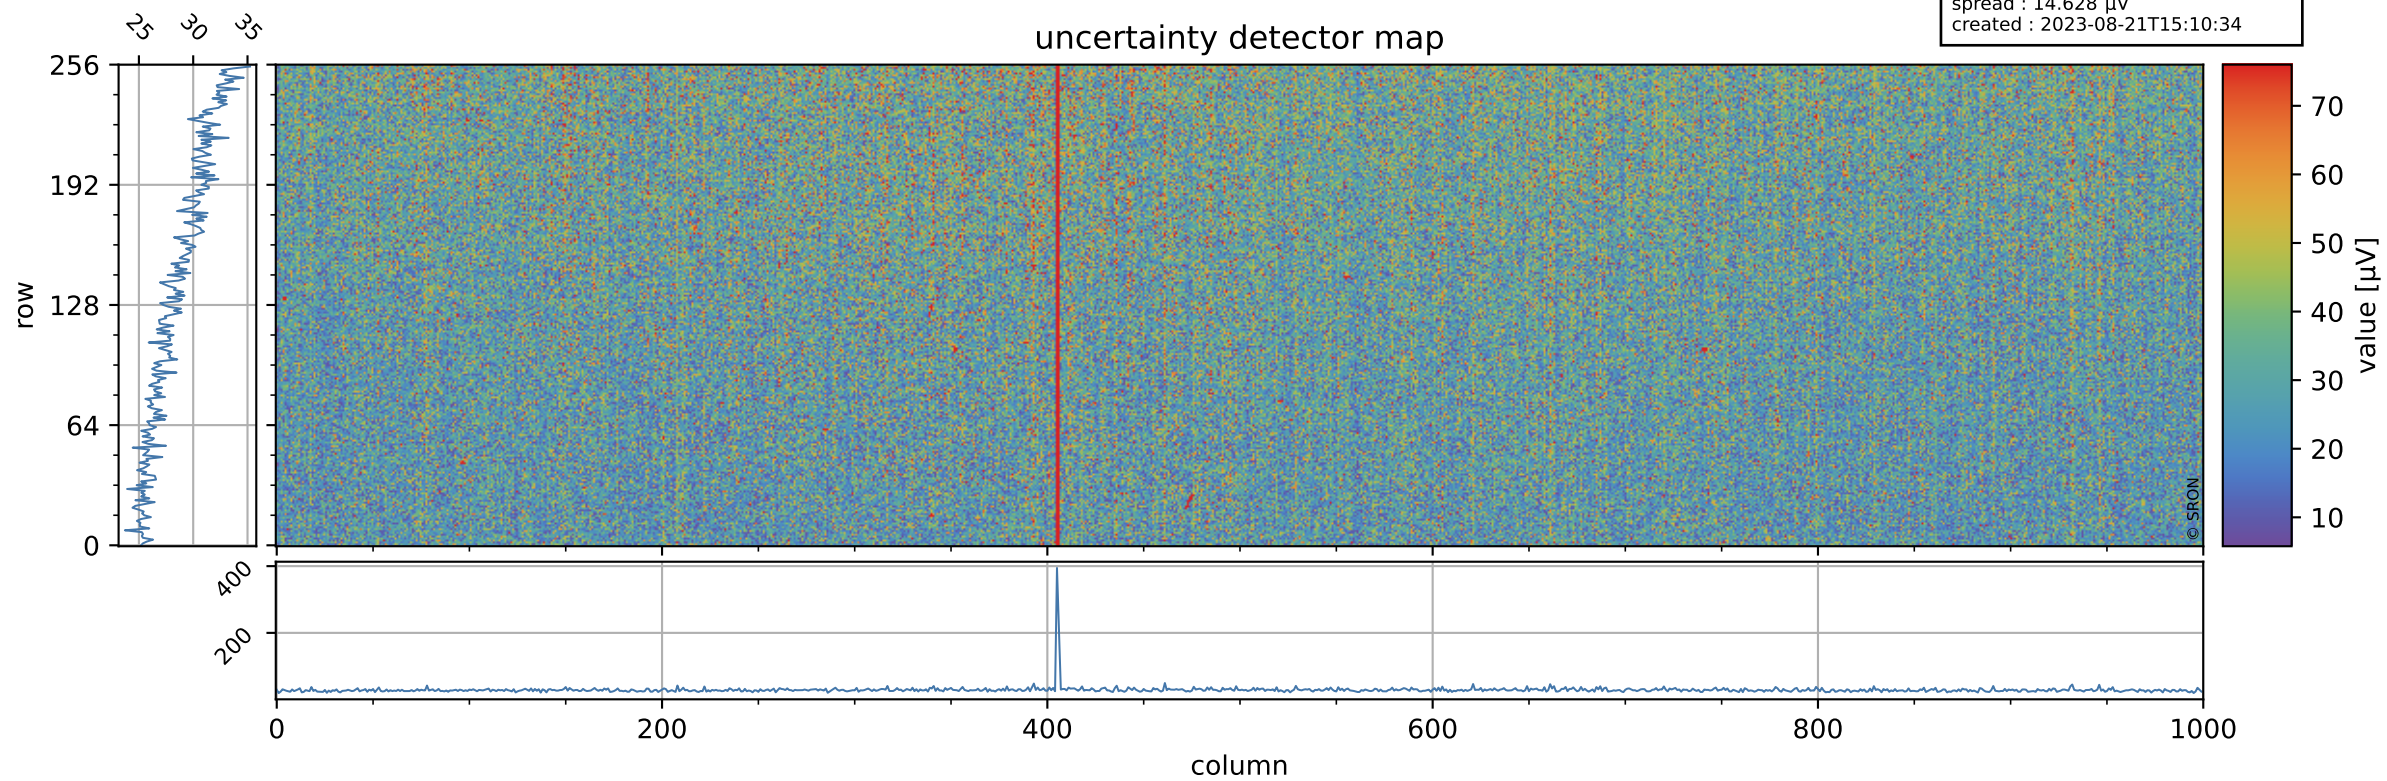

Tropomi SWIR offset (official)

orbits : 18 in [22072, 22117]
coverage : 2022-01-16 / 2022-01-19
median : 0.52594 V
spread : 0.035918 V
created : 2023-08-21T15:10:33

value detector map

Tropomi SWIR offset (official)

orbits : 18 in [22072, 22117]
coverage : 2022-01-16 / 2022-01-19
median : 28.809 μV
spread : 14.628 μV
created : 2023-08-21T15:10:34

Tropomi SWIR offset (official)

orbits : 18 in [22072, 22117]
coverage : 2022-01-16 / 2022-01-19
median : -0.07315 mV
spread : 0.4073 mV
created : 2023-08-21T15:10:34

value compared with SWIR offset CKD

Tropomi SWIR offset (official) ground-tracks of Sentinel-5P

orbits : 18 in [22072, 22117]
coverage : 2022-01-16 / 2022-01-19
created : 2023-08-21T15:10:35

- ICID: 11
- ICID: 13
- ICID: 15
- ICID: 17
- ICID: 19

Tropomi SWIR offset (official)

orbits : [2827, 22117]
coverage : 2018-04-30 / 2022-01-19
created : 2023-08-21T15:10:35

trend of detector median & temperatures