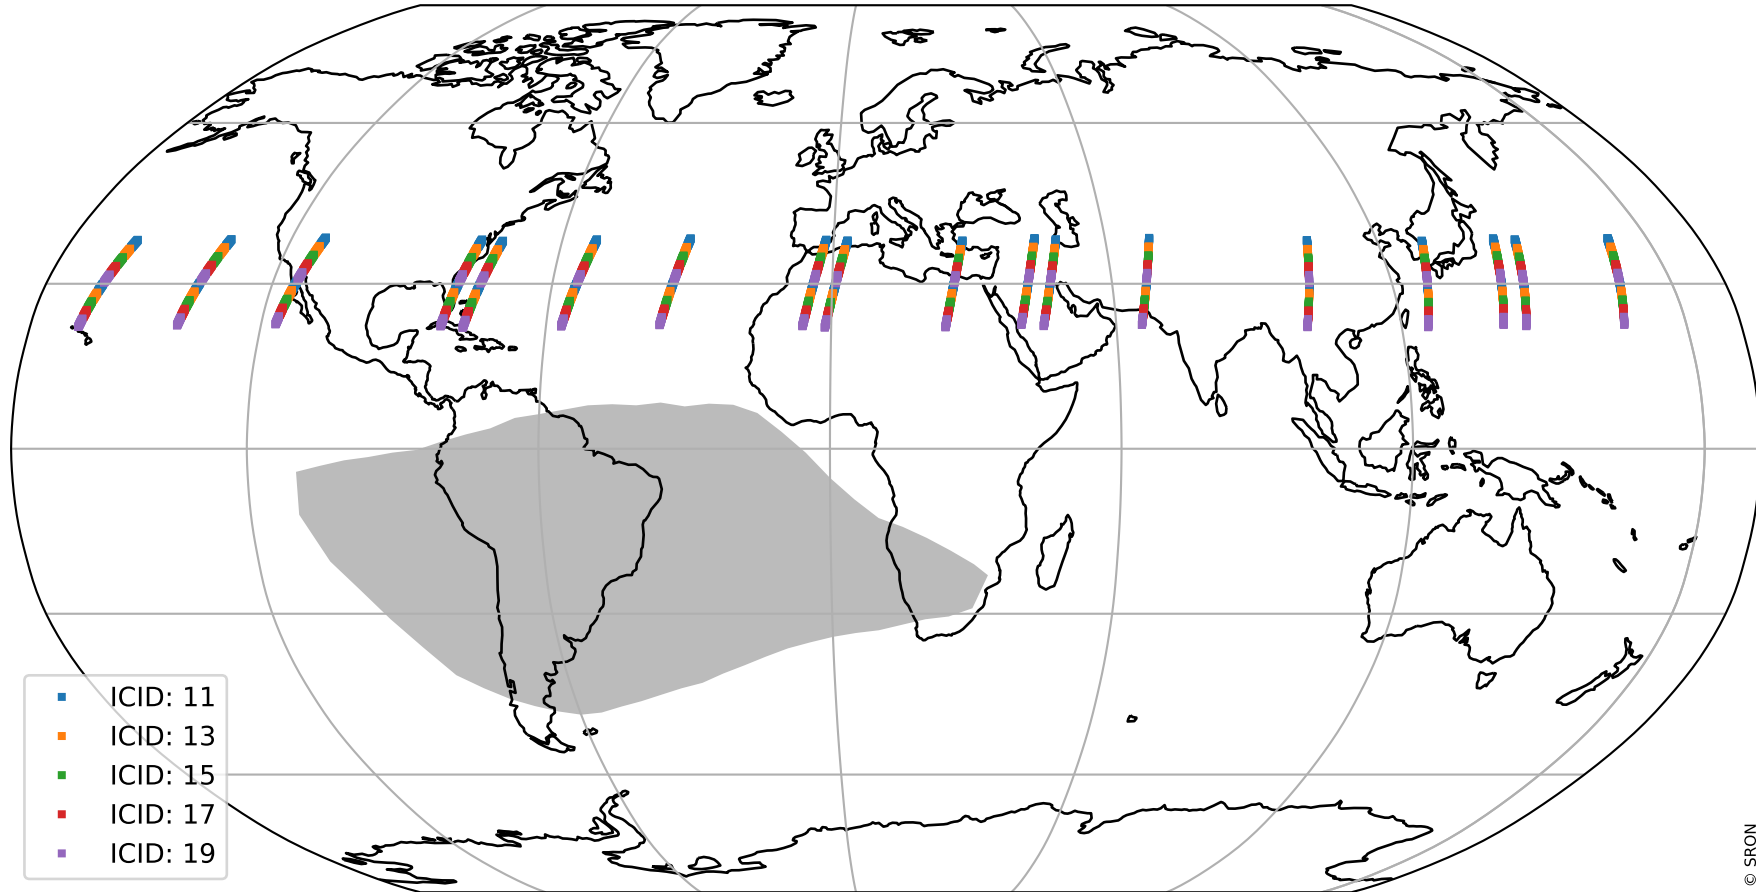

Tropomi SWIR offset (official)

orbits : 18 in [22072, 22117]
coverage : 2022-01-16 / 2022-01-19
median : 0.52594 V
spread : 0.035918 V
created : 2023-08-21T15:10:33

value detector map

Tropomi SWIR offset (official)

orbits : 18 in [22072, 22117]
coverage : 2022-01-16 / 2022-01-19
median : 28.809 μV
spread : 14.628 μV
created : 2023-08-21T15:10:34

Tropomi SWIR offset (official)

orbits : 18 in [22072, 22117]
coverage : 2022-01-16 / 2022-01-19
median : -0.07315 mV
spread : 0.4073 mV
created : 2023-08-21T15:10:34

value compared with SWIR offset CKD

Tropomi SWIR offset (official) ground-tracks of Sentinel-5P

orbits : 18 in [22072, 22117]
coverage : 2022-01-16 / 2022-01-19
created : 2023-08-21T15:10:35

- ICID: 11
- ICID: 13
- ICID: 15
- ICID: 17
- ICID: 19

Tropomi SWIR offset (official)

orbits : [2827, 22117]
coverage : 2018-04-30 / 2022-01-19
created : 2023-08-21T15:10:35

trend of detector median & temperatures