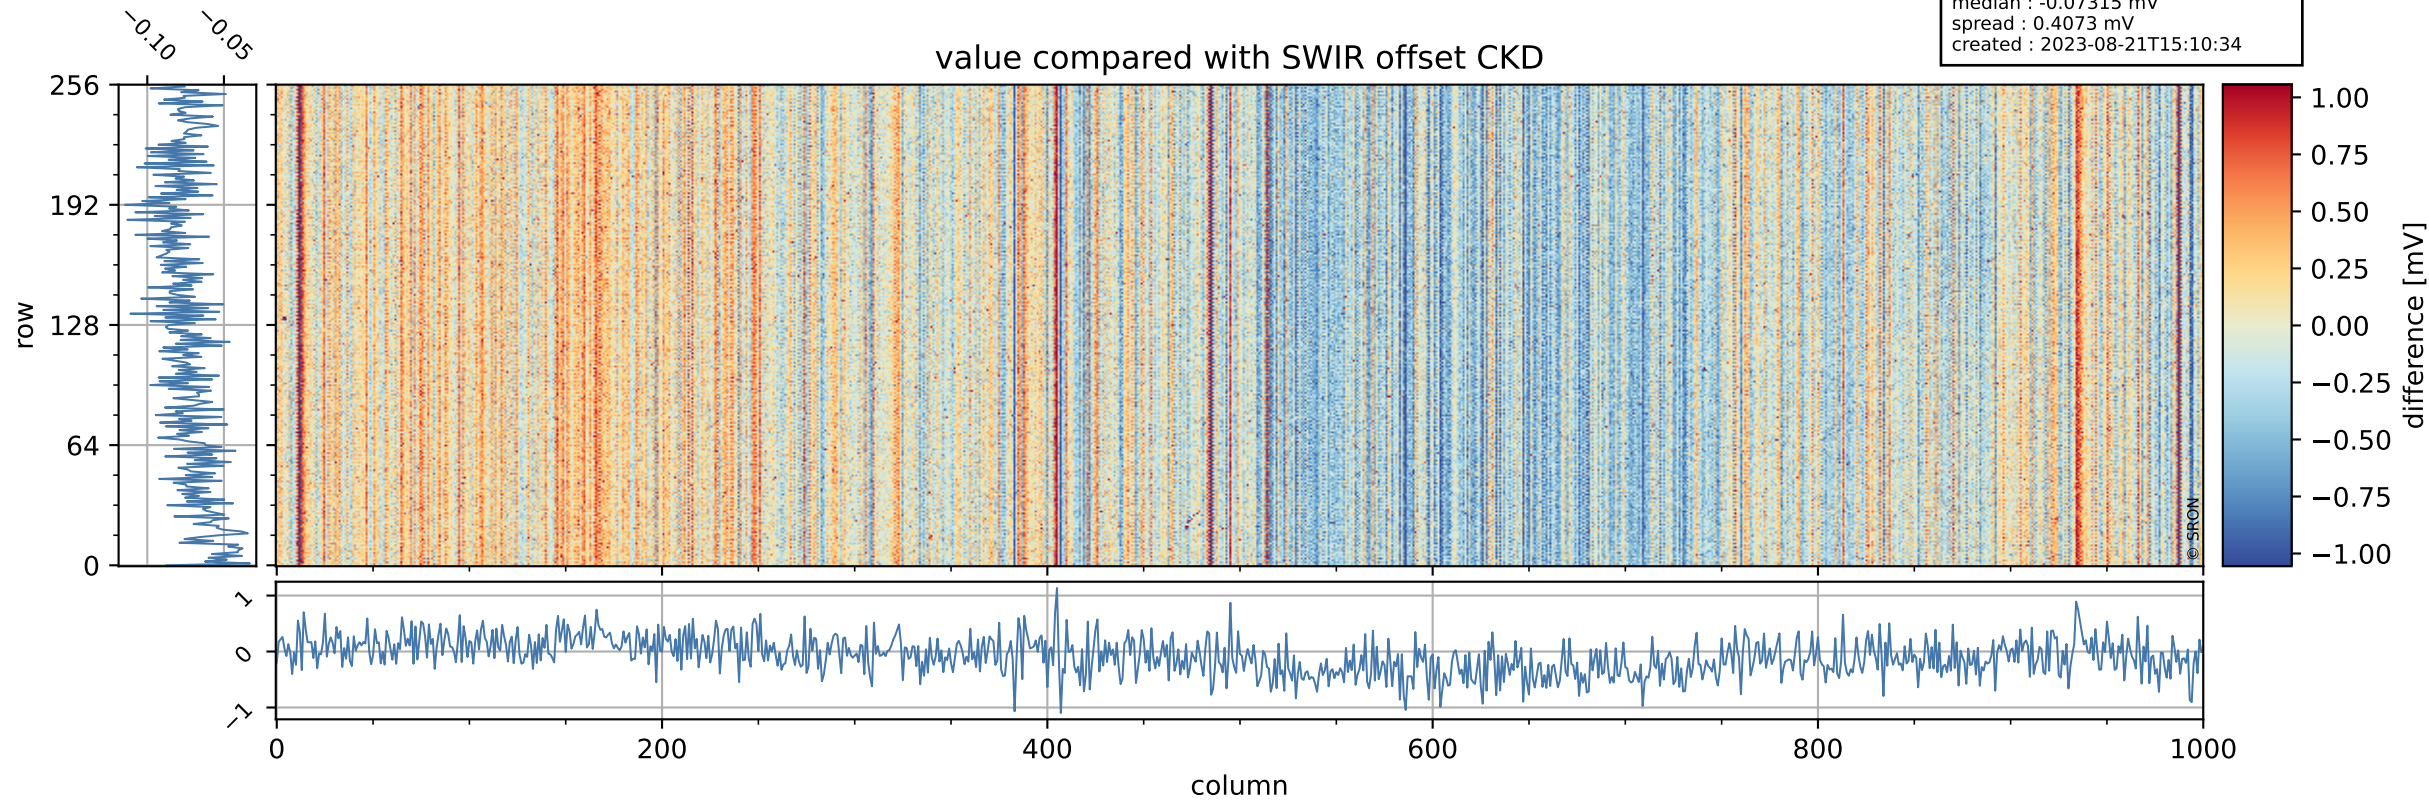

Tropomi SWIR offset (official)

orbits : 18 in [22072, 22117]
coverage : 2022-01-16 / 2022-01-19
median : 0.52594 V
spread : 0.035918 V
created : 2023-08-21T15:10:33

value detector map

Tropomi SWIR offset (official)

orbits : 18 in [22072, 22117]
coverage : 2022-01-16 / 2022-01-19
median : 28.809 μV
spread : 14.628 μV
created : 2023-08-21T15:10:34

Tropomi SWIR offset (official)

orbits : 18 in [22072, 22117]
coverage : 2022-01-16 / 2022-01-19
median : -0.07315 mV
spread : 0.4073 mV
created : 2023-08-21T15:10:34

value compared with SWIR offset CKD

Tropomi SWIR offset (official) ground-tracks of Sentinel-5P

orbits : 18 in [22072, 22117]
coverage : 2022-01-16 / 2022-01-19
created : 2023-08-21T15:10:35

- ICID: 11
- ICID: 13
- ICID: 15
- ICID: 17
- ICID: 19

Tropomi SWIR offset (official)

orbits : [2827, 22117]
coverage : 2018-04-30 / 2022-01-19
created : 2023-08-21T15:10:35

trend of detector median & temperatures