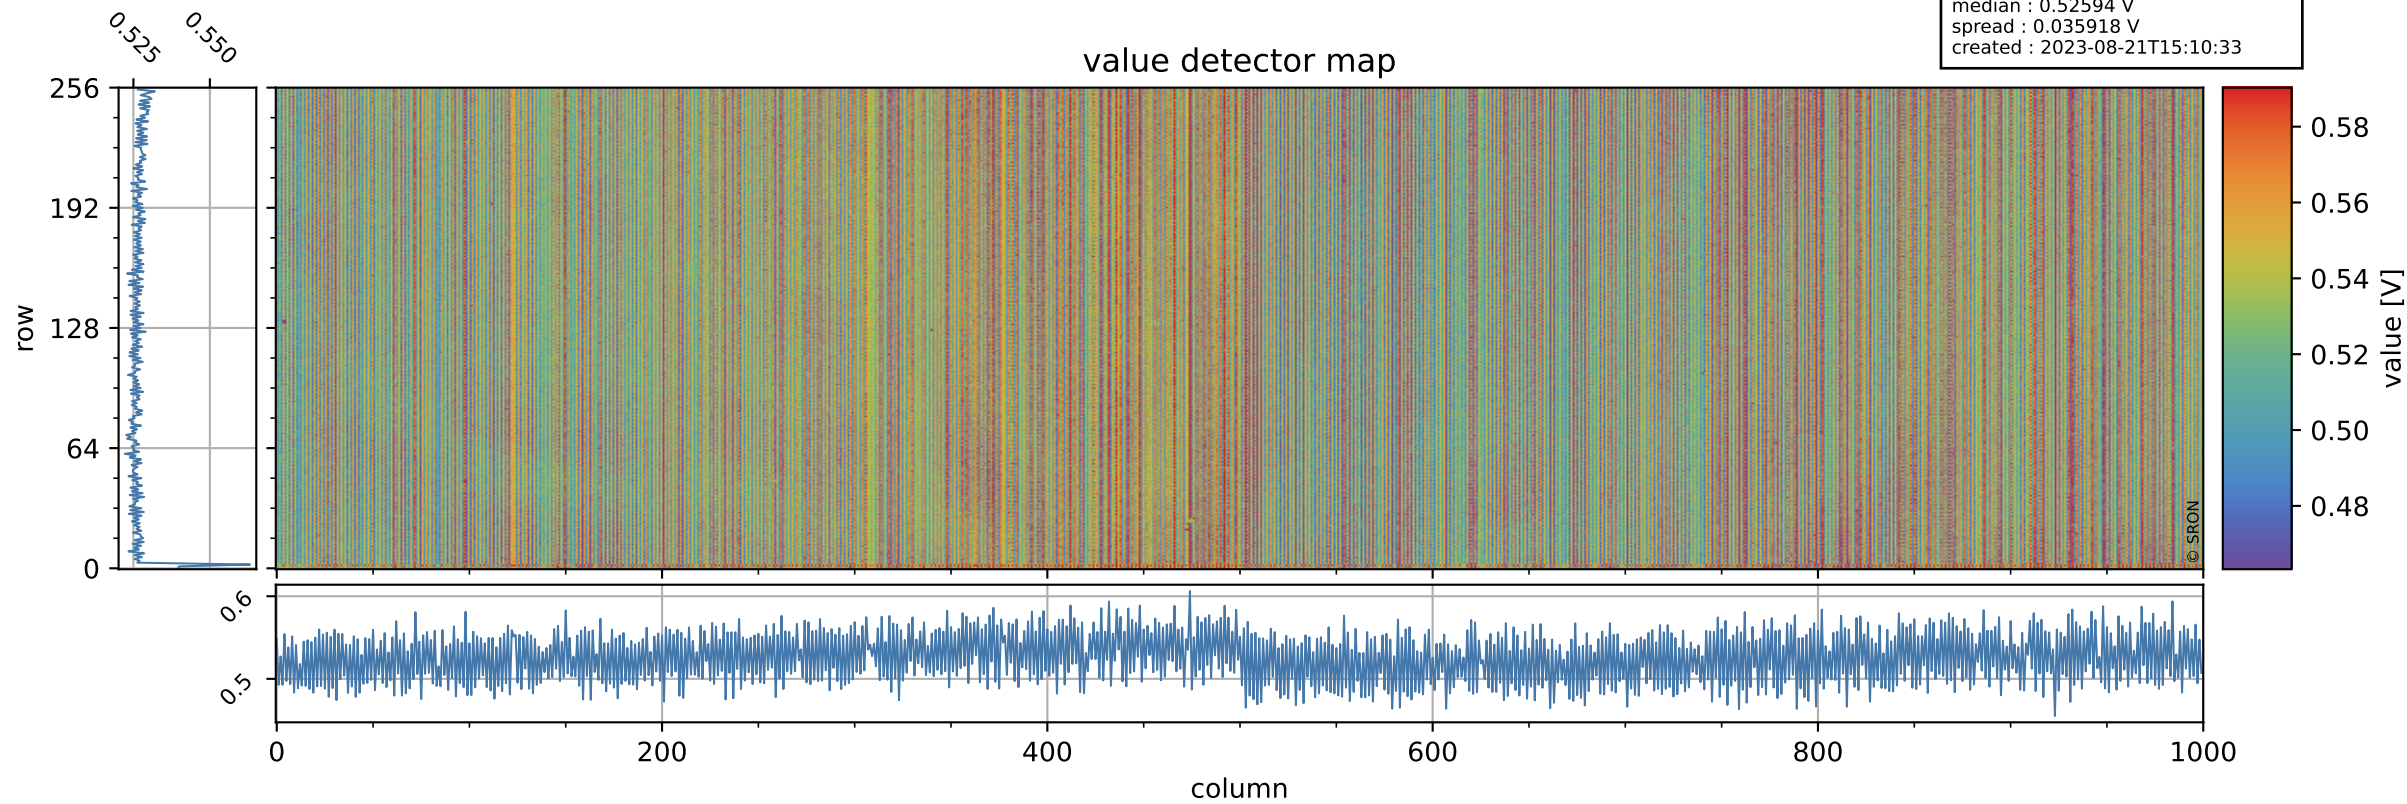

Tropomi SWIR offset (official)

orbits : 18 in [22072, 22117]
coverage : 2022-01-16 / 2022-01-19
median : 0.52594 V
spread : 0.035918 V
created : 2023-08-21T15:10:33

value detector map

Tropomi SWIR offset (official)

orbits : 18 in [22072, 22117]
coverage : 2022-01-16 / 2022-01-19
median : 28.809 μV
spread : 14.628 μV
created : 2023-08-21T15:10:34

Tropomi SWIR offset (official)

orbits : 18 in [22072, 22117]
coverage : 2022-01-16 / 2022-01-19
median : -0.07315 mV
spread : 0.4073 mV
created : 2023-08-21T15:10:34

value compared with SWIR offset CKD

Tropomi SWIR offset (official) ground-tracks of Sentinel-5P

orbits : 18 in [22072, 22117]
coverage : 2022-01-16 / 2022-01-19
created : 2023-08-21T15:10:35

- ICID: 11
- ICID: 13
- ICID: 15
- ICID: 17
- ICID: 19

Tropomi SWIR offset (official)

orbits : [2827, 22117]
coverage : 2018-04-30 / 2022-01-19
created : 2023-08-21T15:10:35

trend of detector median & temperatures