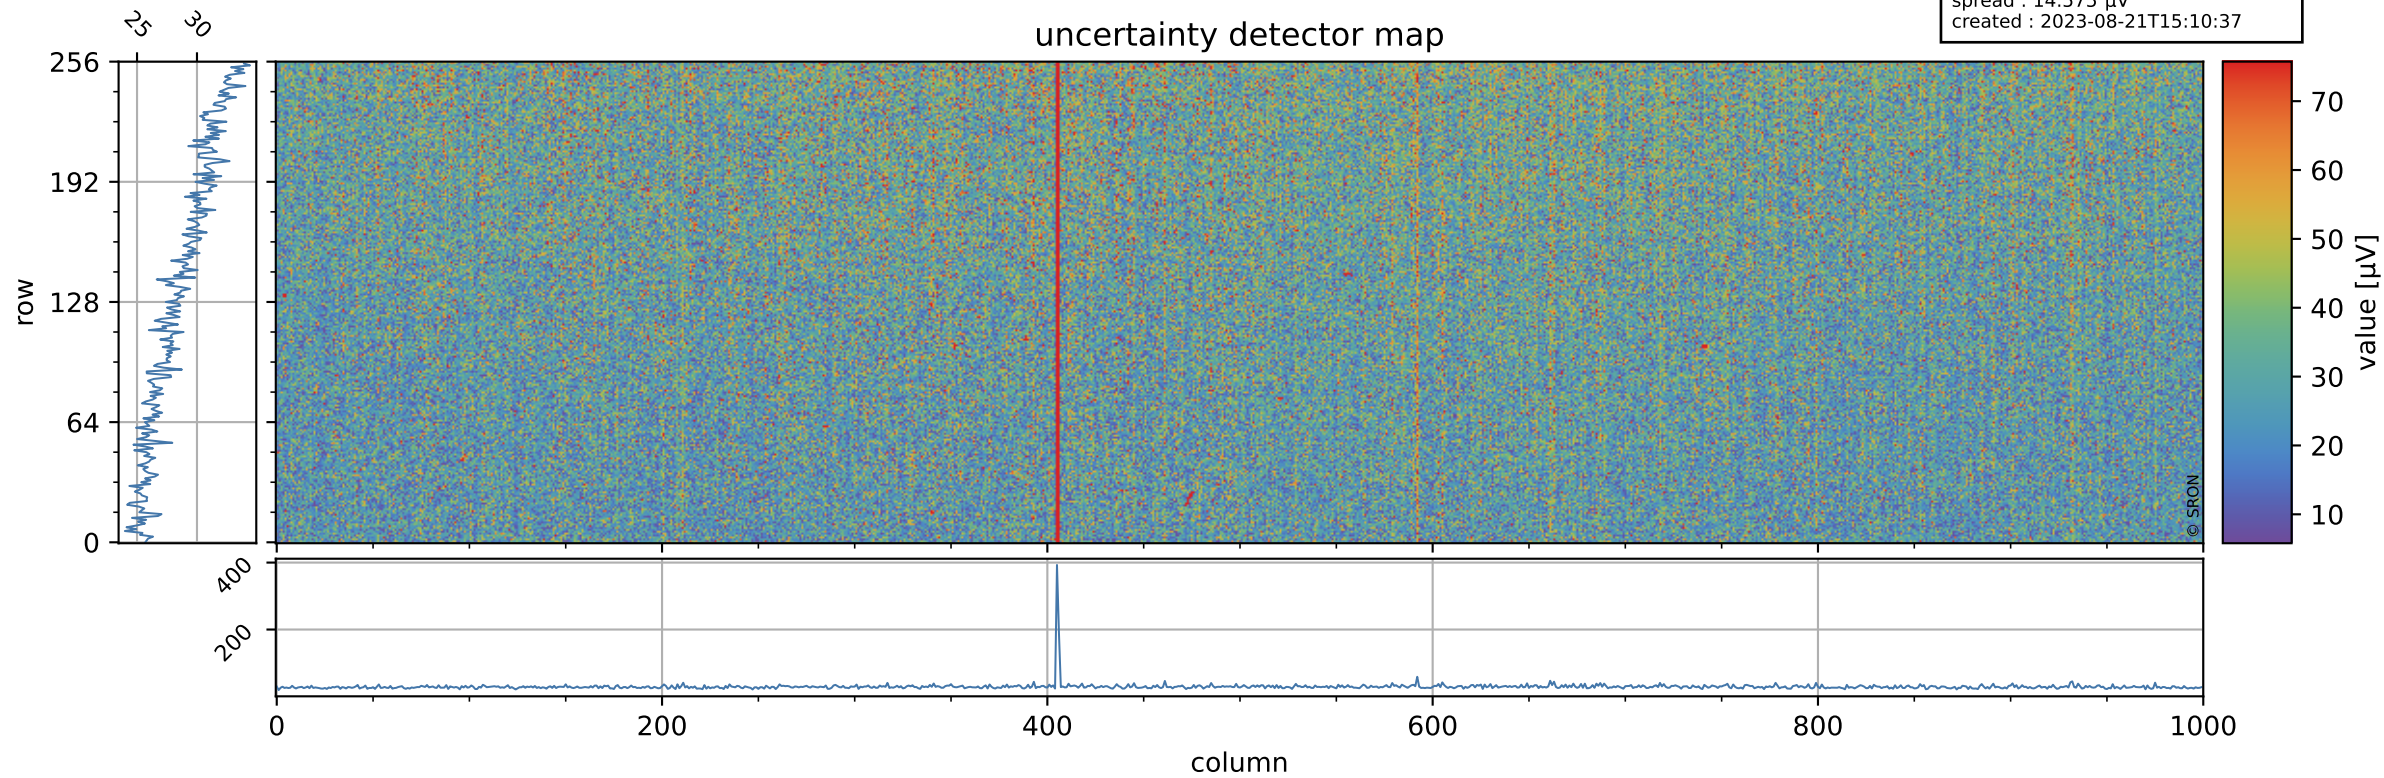

# Tropomi SWIR offset (official)

orbits : 18 in [22087, 22132]  
coverage : 2022-01-17 / 2022-01-20  
median : 0.52594 V  
spread : 0.035919 V  
created : 2023-08-21T15:10:36

## value detector map

# Tropomi SWIR offset (official)

orbits : 18 in [22087, 22132]  
coverage : 2022-01-17 / 2022-01-20  
median : 28.86  $\mu\text{V}$   
spread : 14.575  $\mu\text{V}$   
created : 2023-08-21T15:10:37

# Tropomi SWIR offset (official) ground-tracks of Sentinel-5P

orbits : 18 in [22087, 22132]  
coverage : 2022-01-17 / 2022-01-20  
created : 2023-08-21T15:10:38