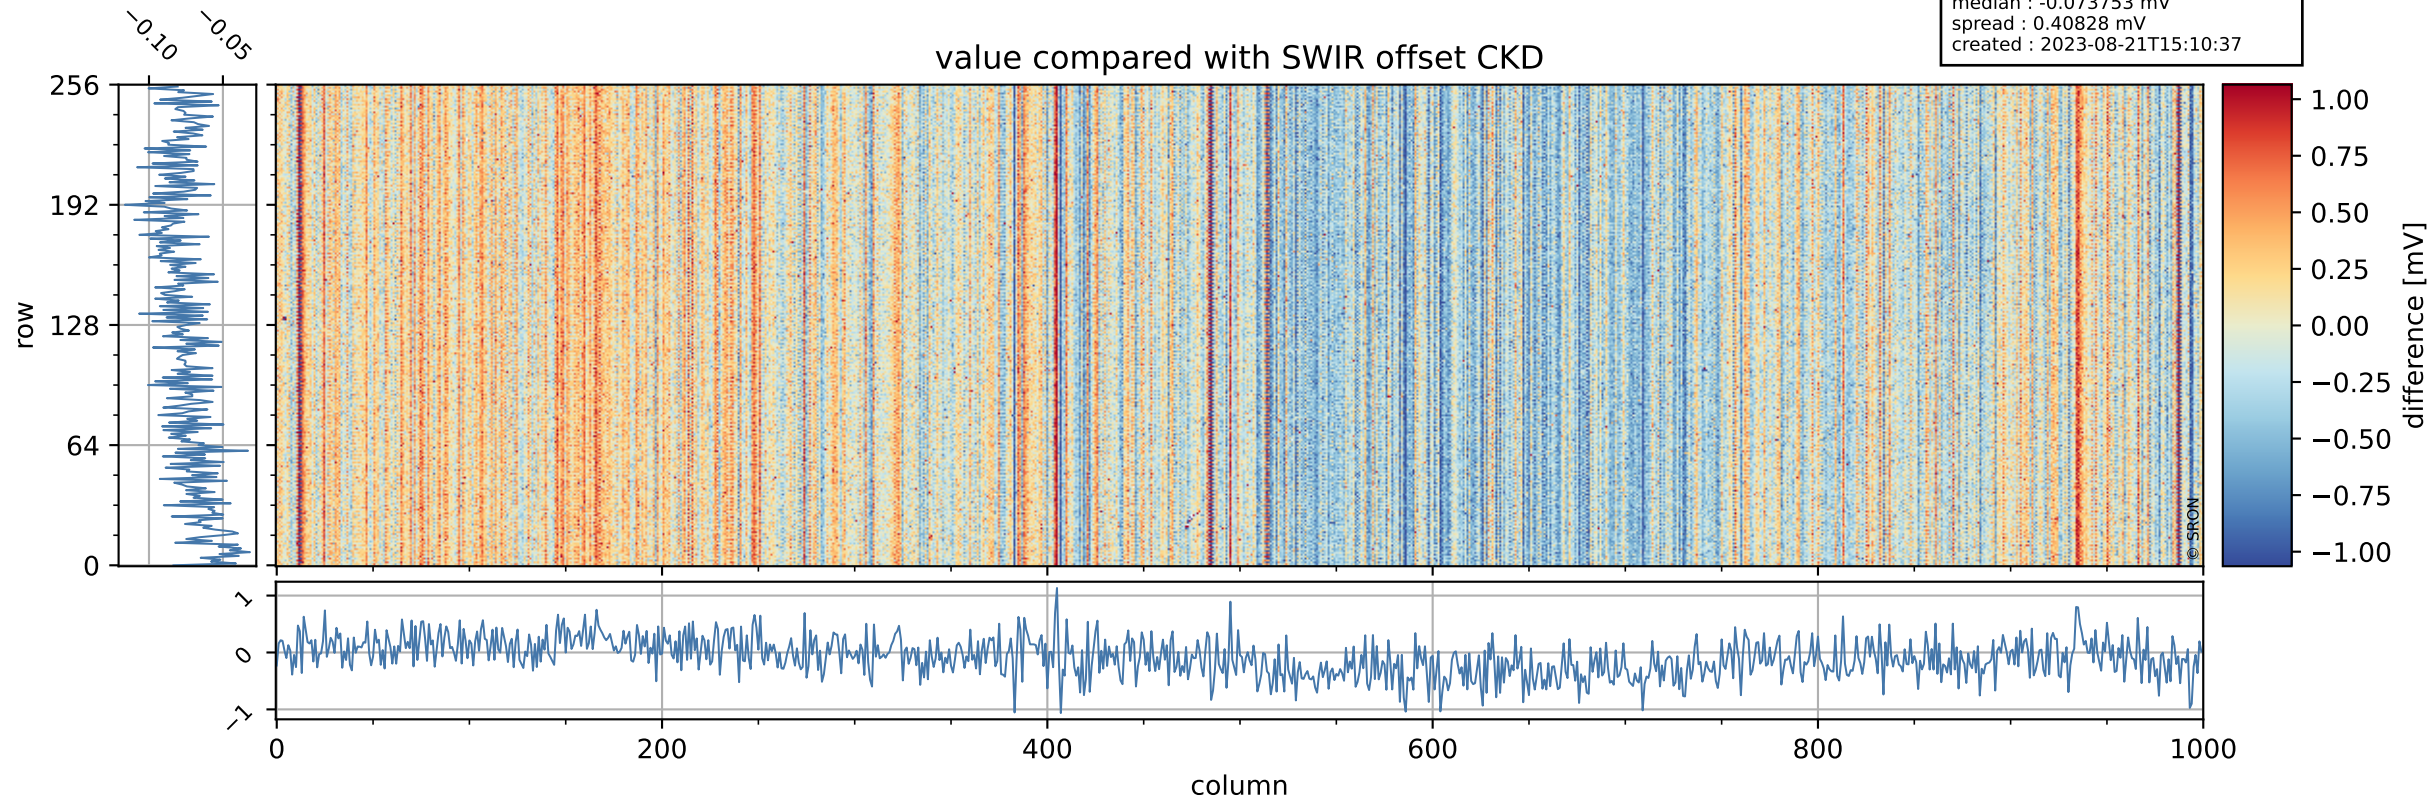

## value detector map

# Tropomi SWIR offset (official)

orbits : 18 in [22087, 22132]  
coverage : 2022-01-17 / 2022-01-20  
median : 28.86  $\mu\text{V}$   
spread : 14.575  $\mu\text{V}$   
created : 2023-08-21T15:10:37

# Tropomi SWIR offset (official)

orbits : 18 in [22087, 22132]  
coverage : 2022-01-17 / 2022-01-20  
median : -0.073753 mV  
spread : 0.40828 mV  
created : 2023-08-21T15:10:37

value compared with SWIR offset CKD

# Tropomi SWIR offset (official) ground-tracks of Sentinel-5P

orbits : 18 in [22087, 22132]  
coverage : 2022-01-17 / 2022-01-20  
created : 2023-08-21T15:10:38