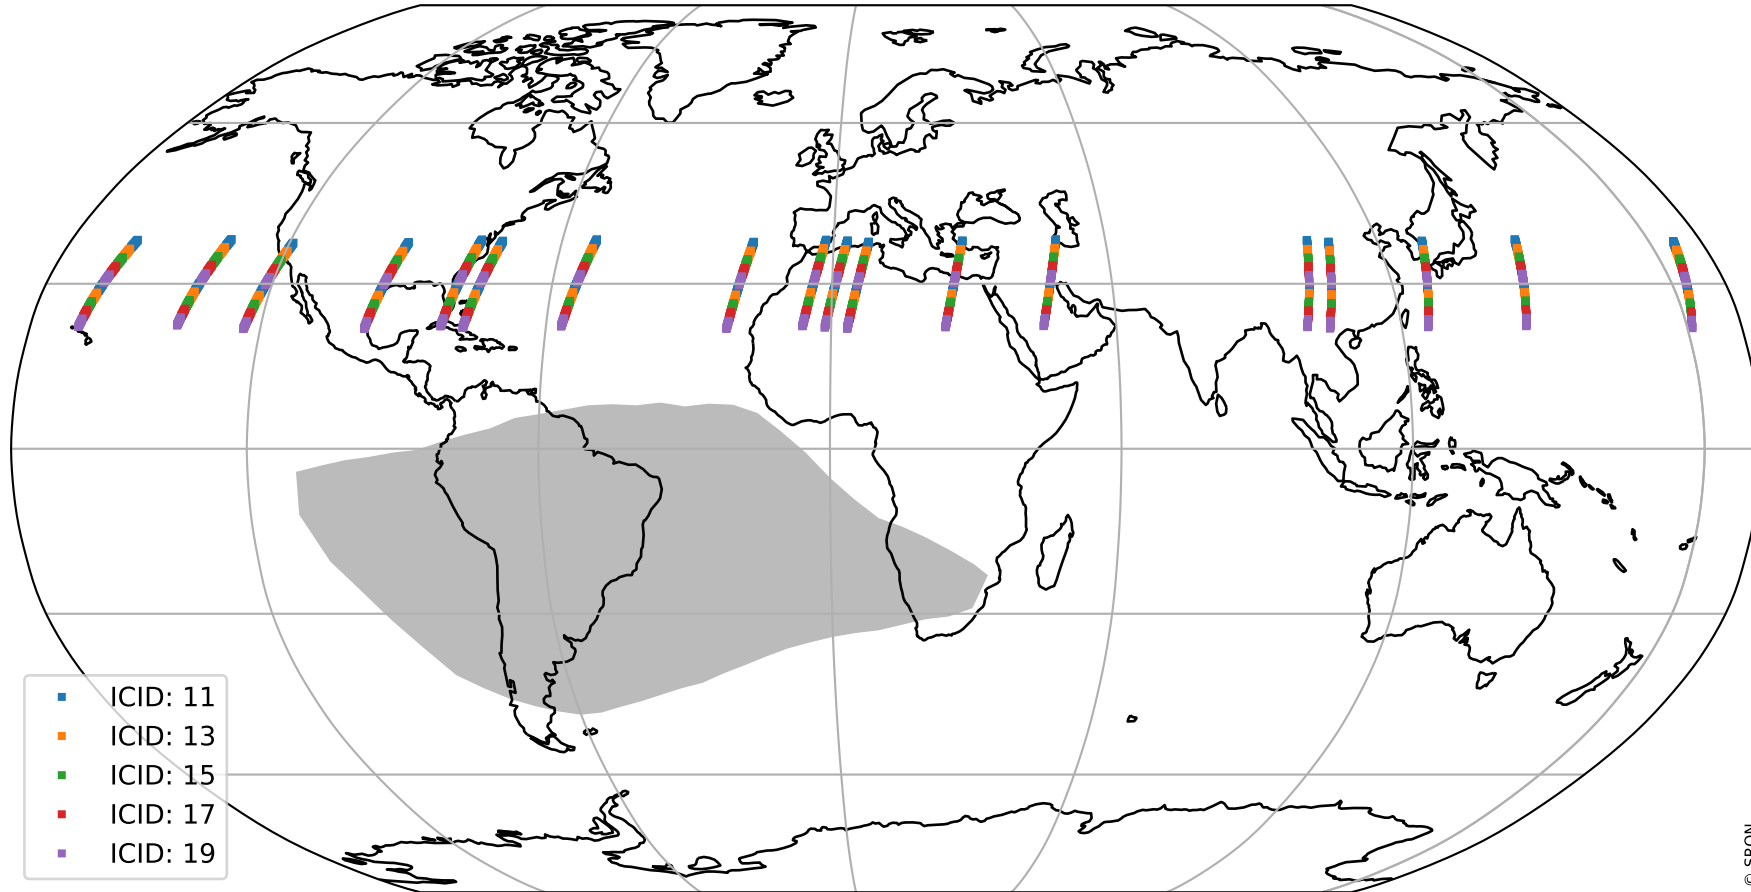

# Tropomi SWIR offset (official)

orbits : 18 in [22087, 22132]  
coverage : 2022-01-17 / 2022-01-20  
median : 28.86  $\mu\text{V}$   
spread : 14.575  $\mu\text{V}$   
created : 2023-08-21T15:10:37

# Tropomi SWIR offset (official)

orbits : 18 in [22087, 22132]  
coverage : 2022-01-17 / 2022-01-20  
median : -0.073753 mV  
spread : 0.40828 mV  
created : 2023-08-21T15:10:37

value compared with SWIR offset CKD

# Tropomi SWIR offset (official) ground-tracks of Sentinel-5P

orbits : 18 in [22087, 22132]  
coverage : 2022-01-17 / 2022-01-20  
created : 2023-08-21T15:10:38

# Tropomi SWIR offset (official)

orbits : [2827, 22132]  
coverage : 2018-04-30 / 2022-01-20  
created : 2023-08-21T15:10:38