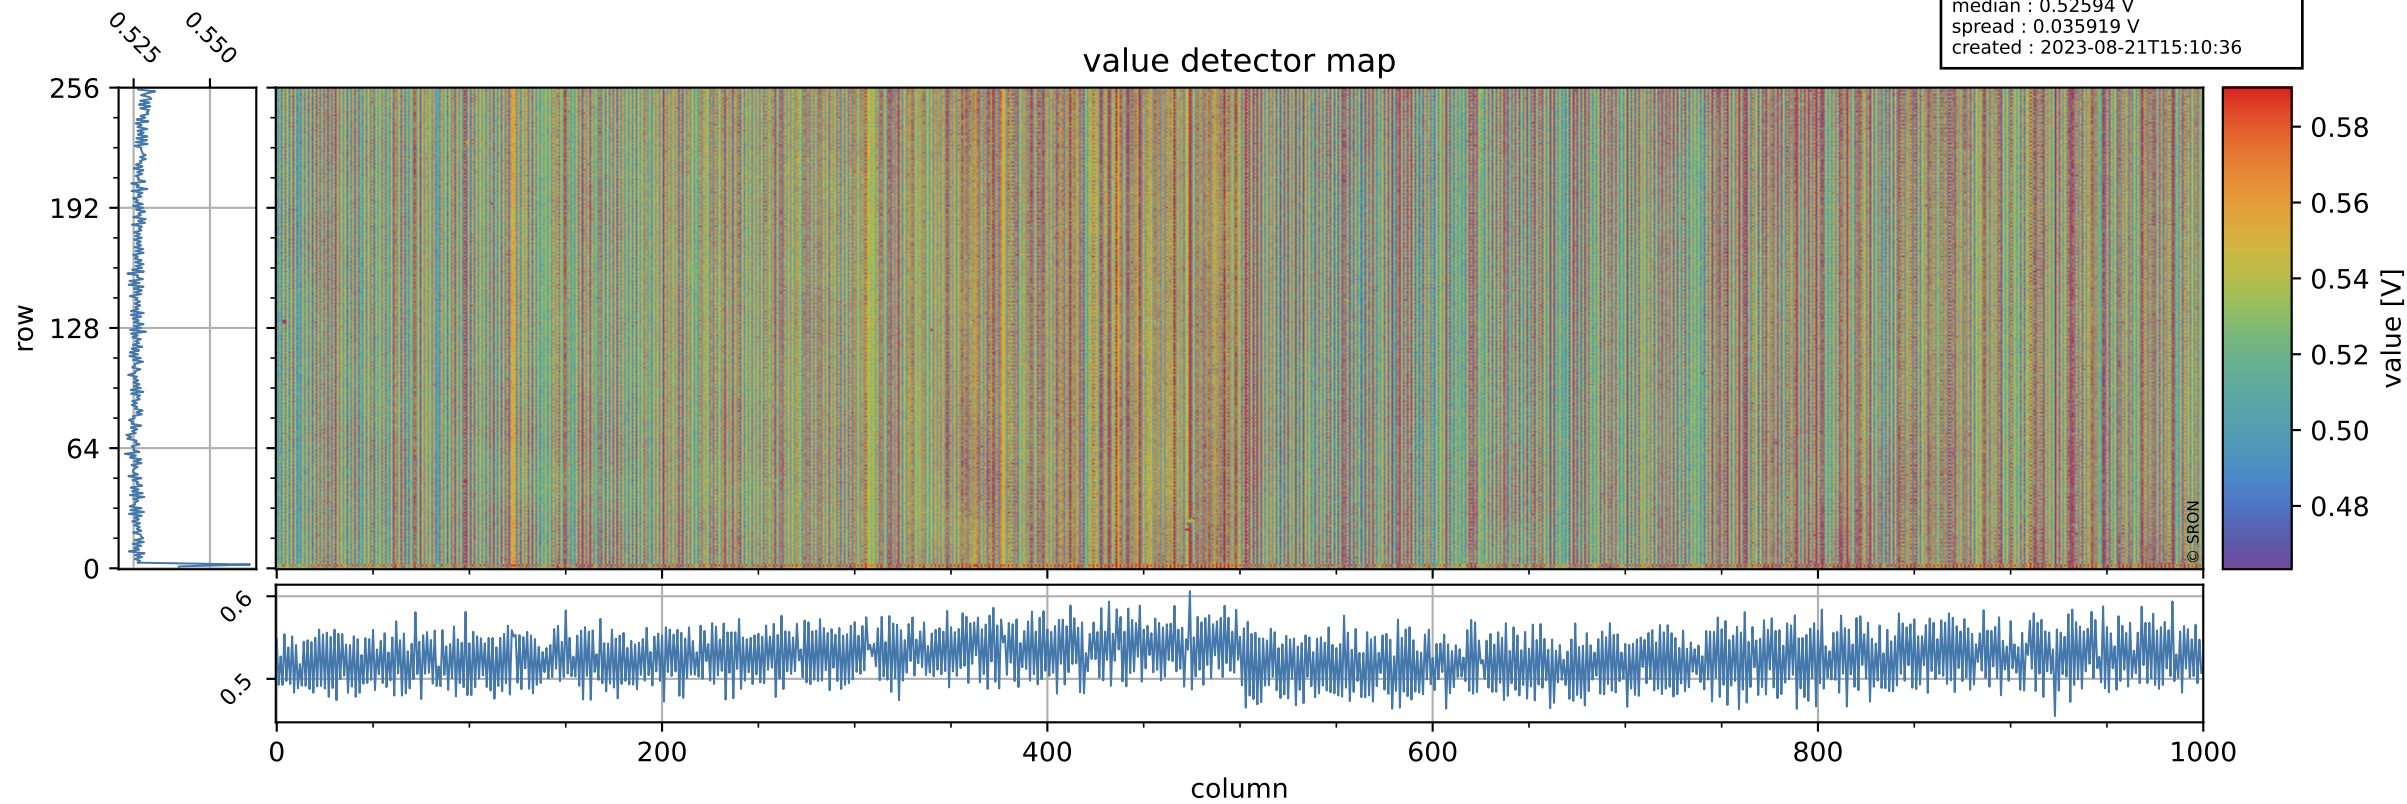

# Tropomi SWIR offset (official)

orbits : 18 in [22087, 22132]  
coverage : 2022-01-17 / 2022-01-20  
median : 0.52594 V  
spread : 0.035919 V  
created : 2023-08-21T15:10:36

## value detector map

# Tropomi SWIR offset (official)

orbits : 18 in [22087, 22132]  
coverage : 2022-01-17 / 2022-01-20  
median : 28.86  $\mu\text{V}$   
spread : 14.575  $\mu\text{V}$   
created : 2023-08-21T15:10:37

# Tropomi SWIR offset (official) ground-tracks of Sentinel-5P

orbits : 18 in [22087, 22132]  
coverage : 2022-01-17 / 2022-01-20  
created : 2023-08-21T15:10:38