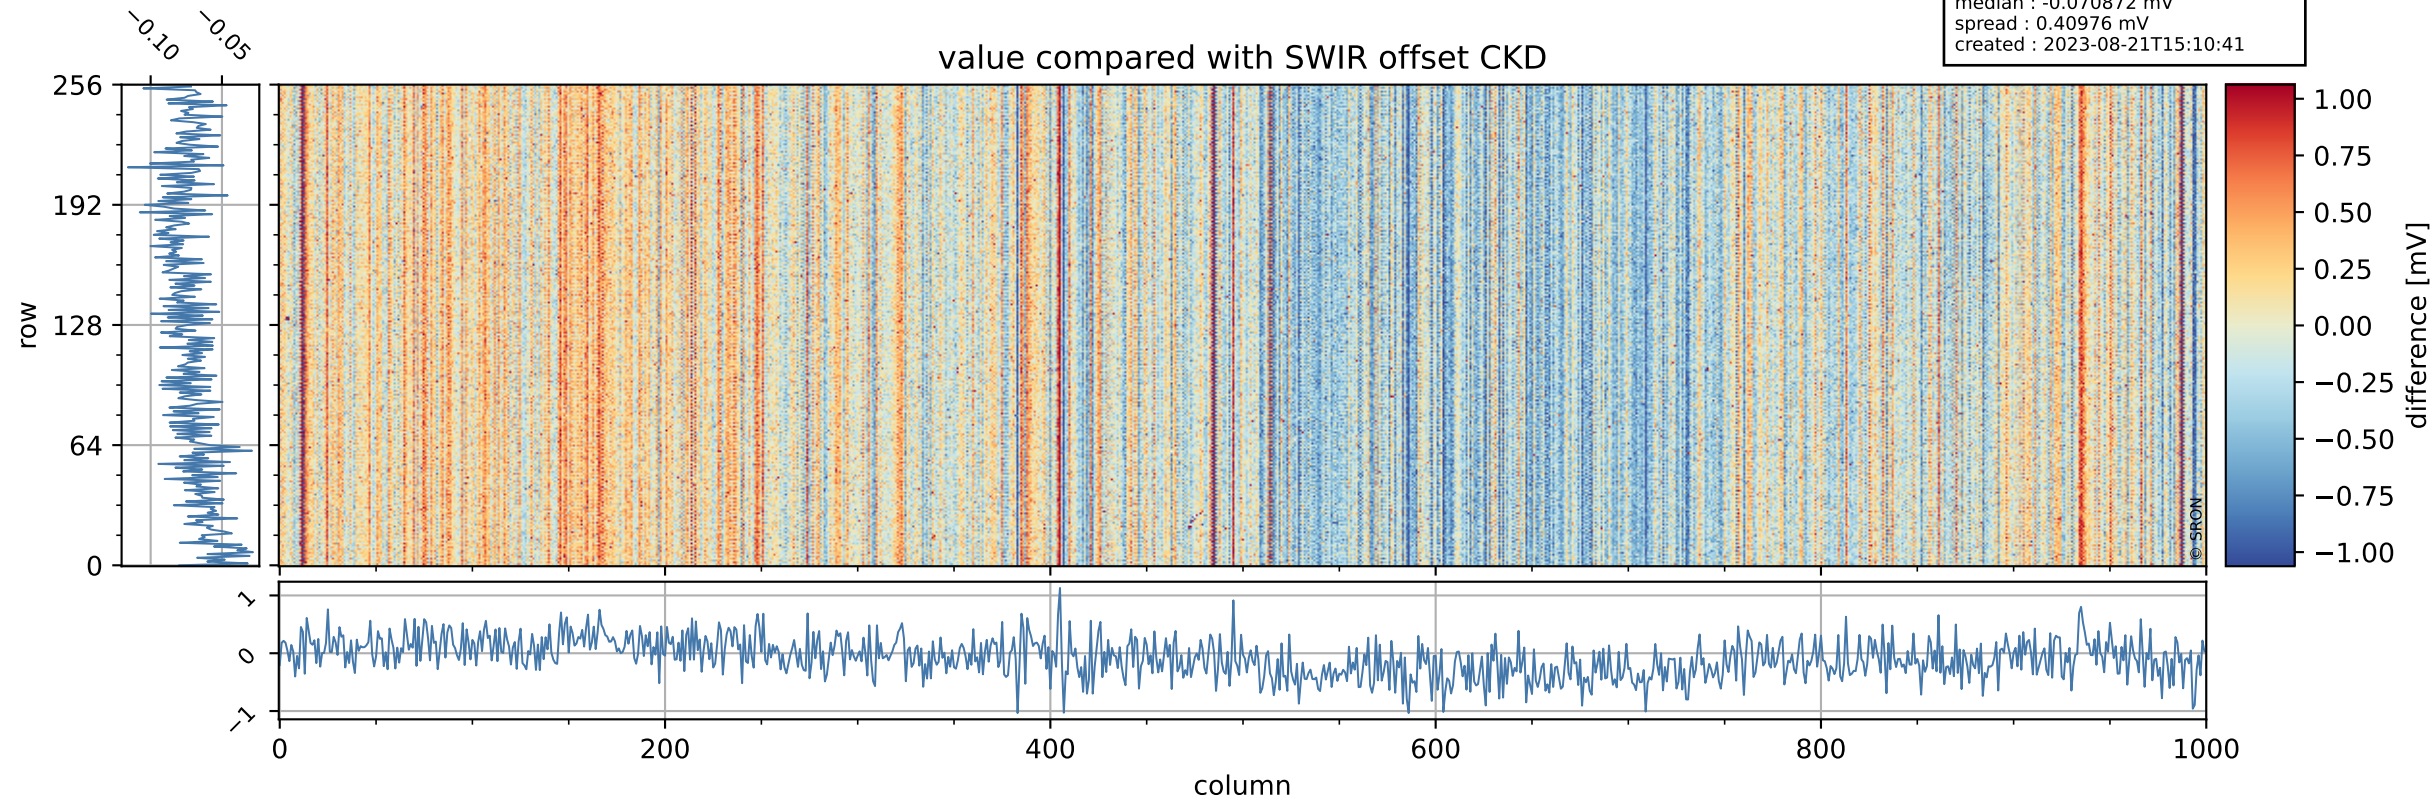

## value detector map

# Tropomi SWIR offset (official)

orbits : 18 in [22102, 22147]  
coverage : 2022-01-18 / 2022-01-21  
median : 28.052  $\mu\text{V}$   
spread : 14.197  $\mu\text{V}$   
created : 2023-08-21T15:10:40

# Tropomi SWIR offset (official)

orbits : 18 in [22102, 22147]  
coverage : 2022-01-18 / 2022-01-21  
median : -0.070872 mV  
spread : 0.40976 mV  
created : 2023-08-21T15:10:41

value compared with SWIR offset CKD

# Tropomi SWIR offset (official) ground-tracks of Sentinel-5P

orbits : 18 in [22102, 22147]  
coverage : 2022-01-18 / 2022-01-21  
created : 2023-08-21T15:10:41