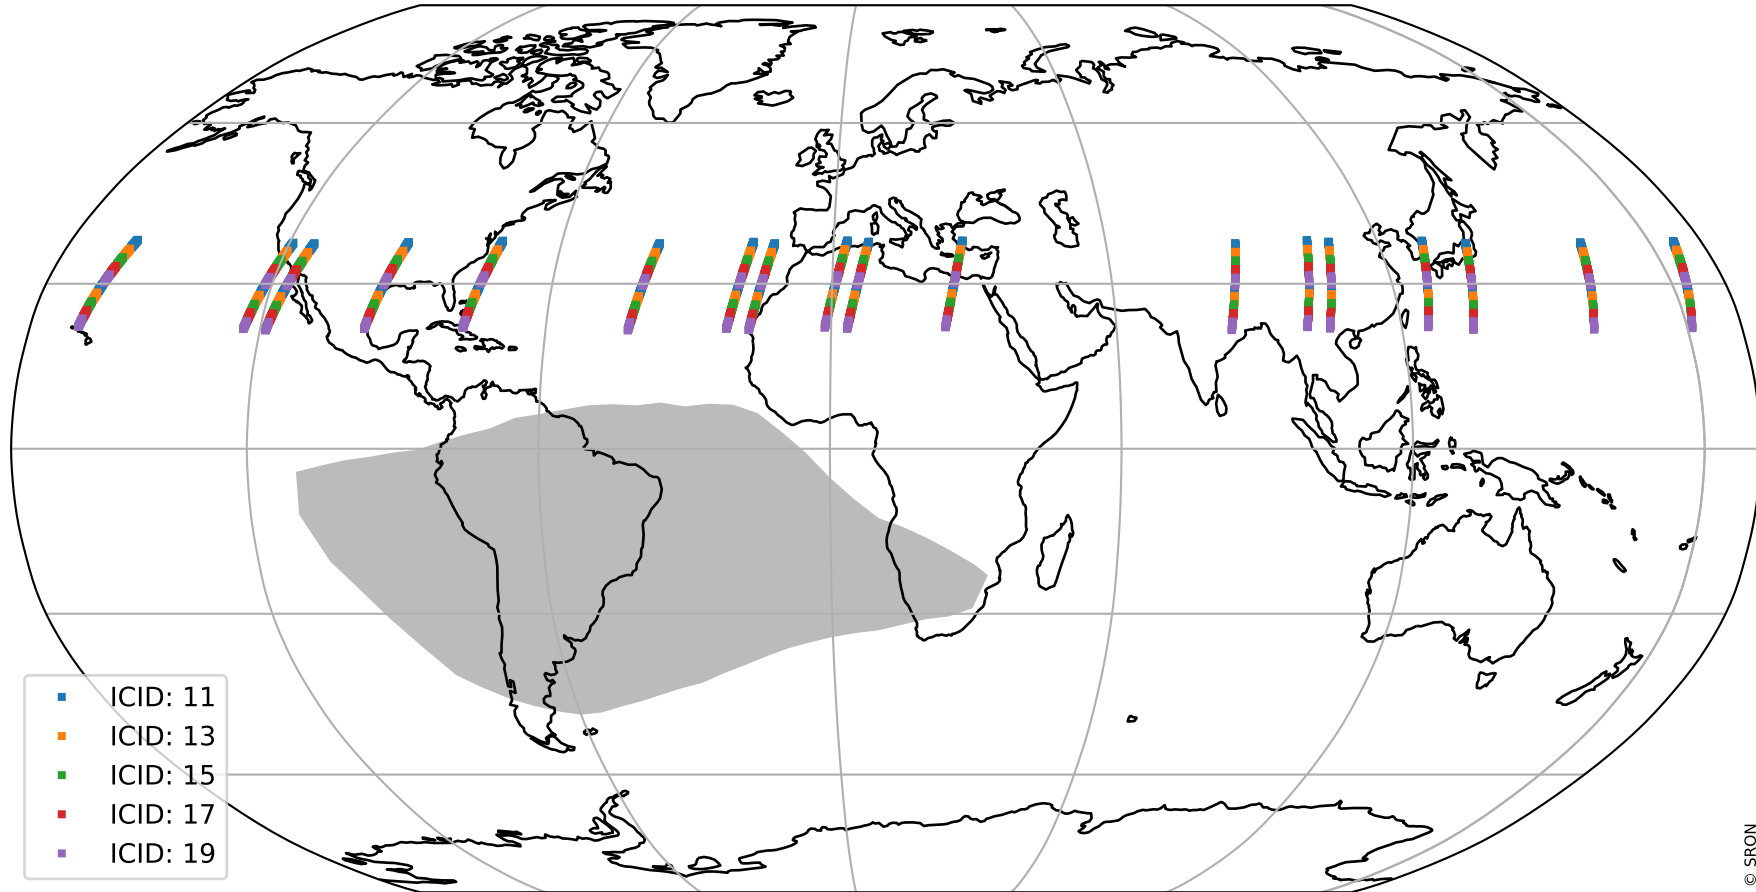

# Tropomi SWIR offset (official)

orbits : 18 in [22102, 22147]  
coverage : 2022-01-18 / 2022-01-21  
median : 28.052  $\mu\text{V}$   
spread : 14.197  $\mu\text{V}$   
created : 2023-08-21T15:10:40

# Tropomi SWIR offset (official)

orbits : 18 in [22102, 22147]  
coverage : 2022-01-18 / 2022-01-21  
median : -0.070872 mV  
spread : 0.40976 mV  
created : 2023-08-21T15:10:41

value compared with SWIR offset CKD

# Tropomi SWIR offset (official) ground-tracks of Sentinel-5P

orbits : 18 in [22102, 22147]  
coverage : 2022-01-18 / 2022-01-21  
created : 2023-08-21T15:10:41

# Tropomi SWIR offset (official)

orbits : [2827, 22147]  
coverage : 2018-04-30 / 2022-01-21  
created : 2023-08-21T15:10:42