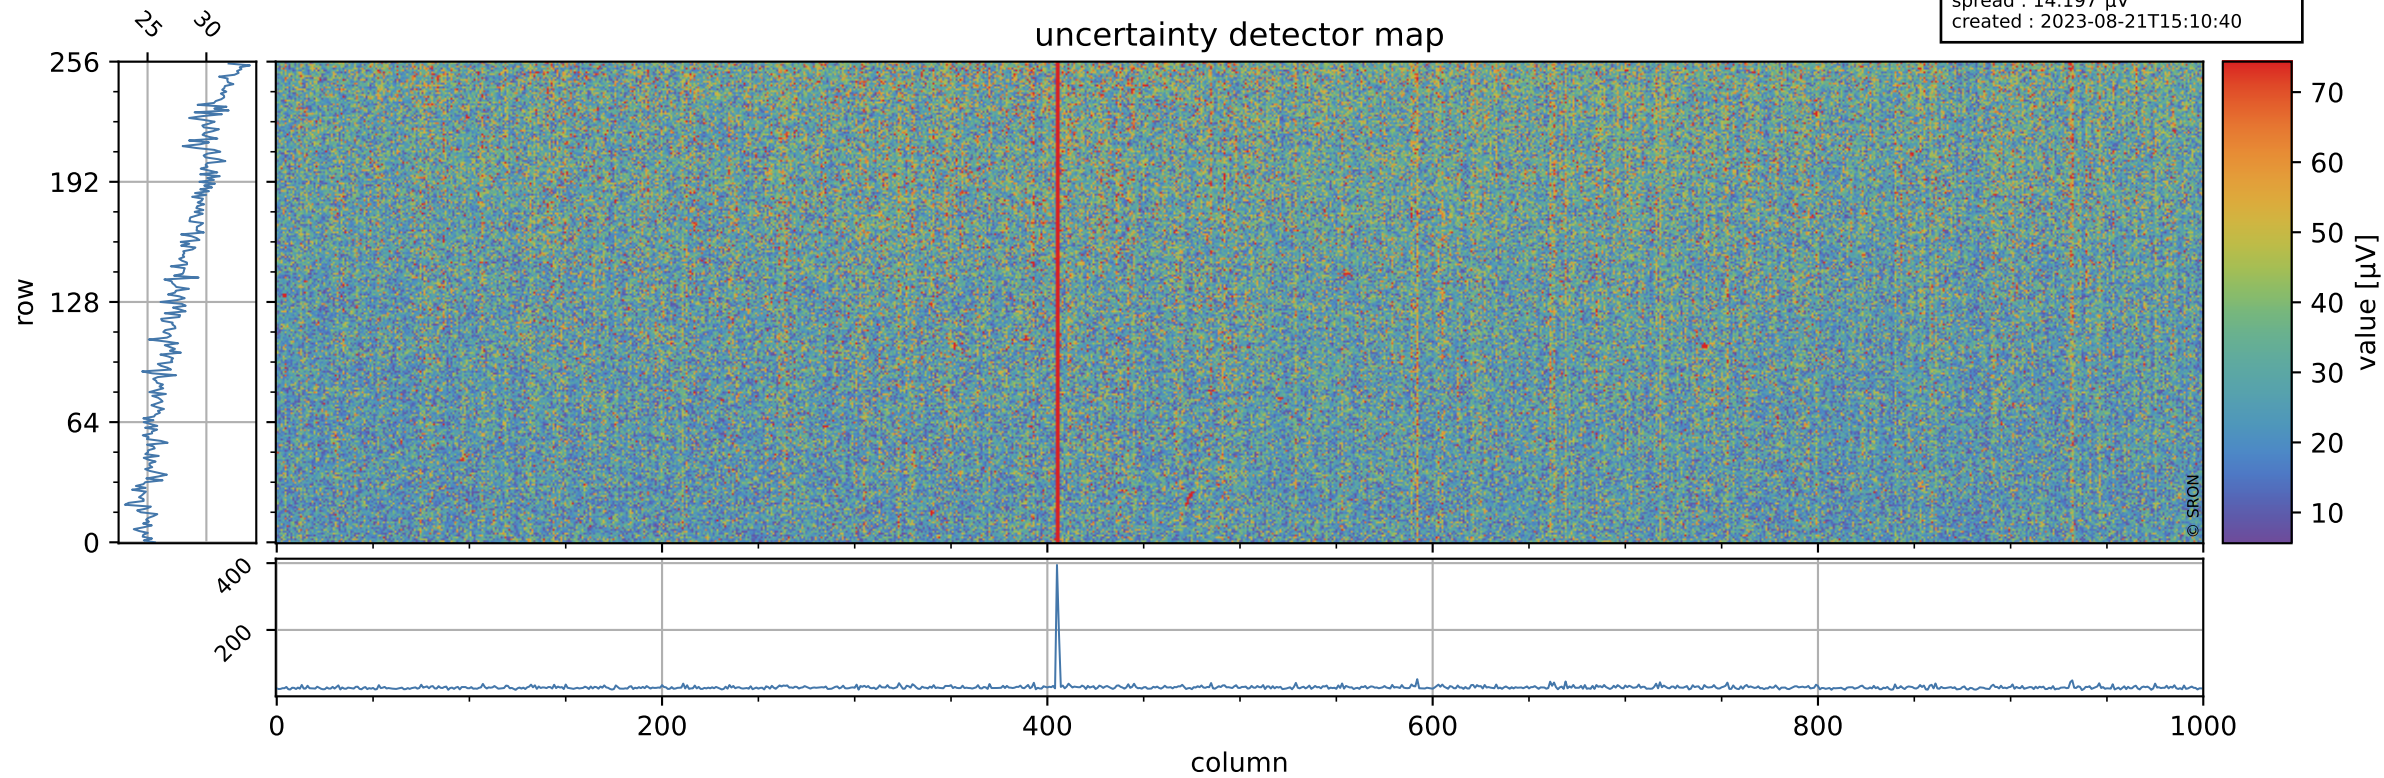

# Tropomi SWIR offset (official)

orbits : 18 in [22102, 22147]  
coverage : 2022-01-18 / 2022-01-21  
median : 0.52594 V  
spread : 0.035917 V  
created : 2023-08-21T15:10:40

## value detector map

# Tropomi SWIR offset (official)

orbits : 18 in [22102, 22147]  
coverage : 2022-01-18 / 2022-01-21  
median : 28.052  $\mu\text{V}$   
spread : 14.197  $\mu\text{V}$   
created : 2023-08-21T15:10:40

# Tropomi SWIR offset (official) ground-tracks of Sentinel-5P

orbits : 18 in [22102, 22147]  
coverage : 2022-01-18 / 2022-01-21  
created : 2023-08-21T15:10:41