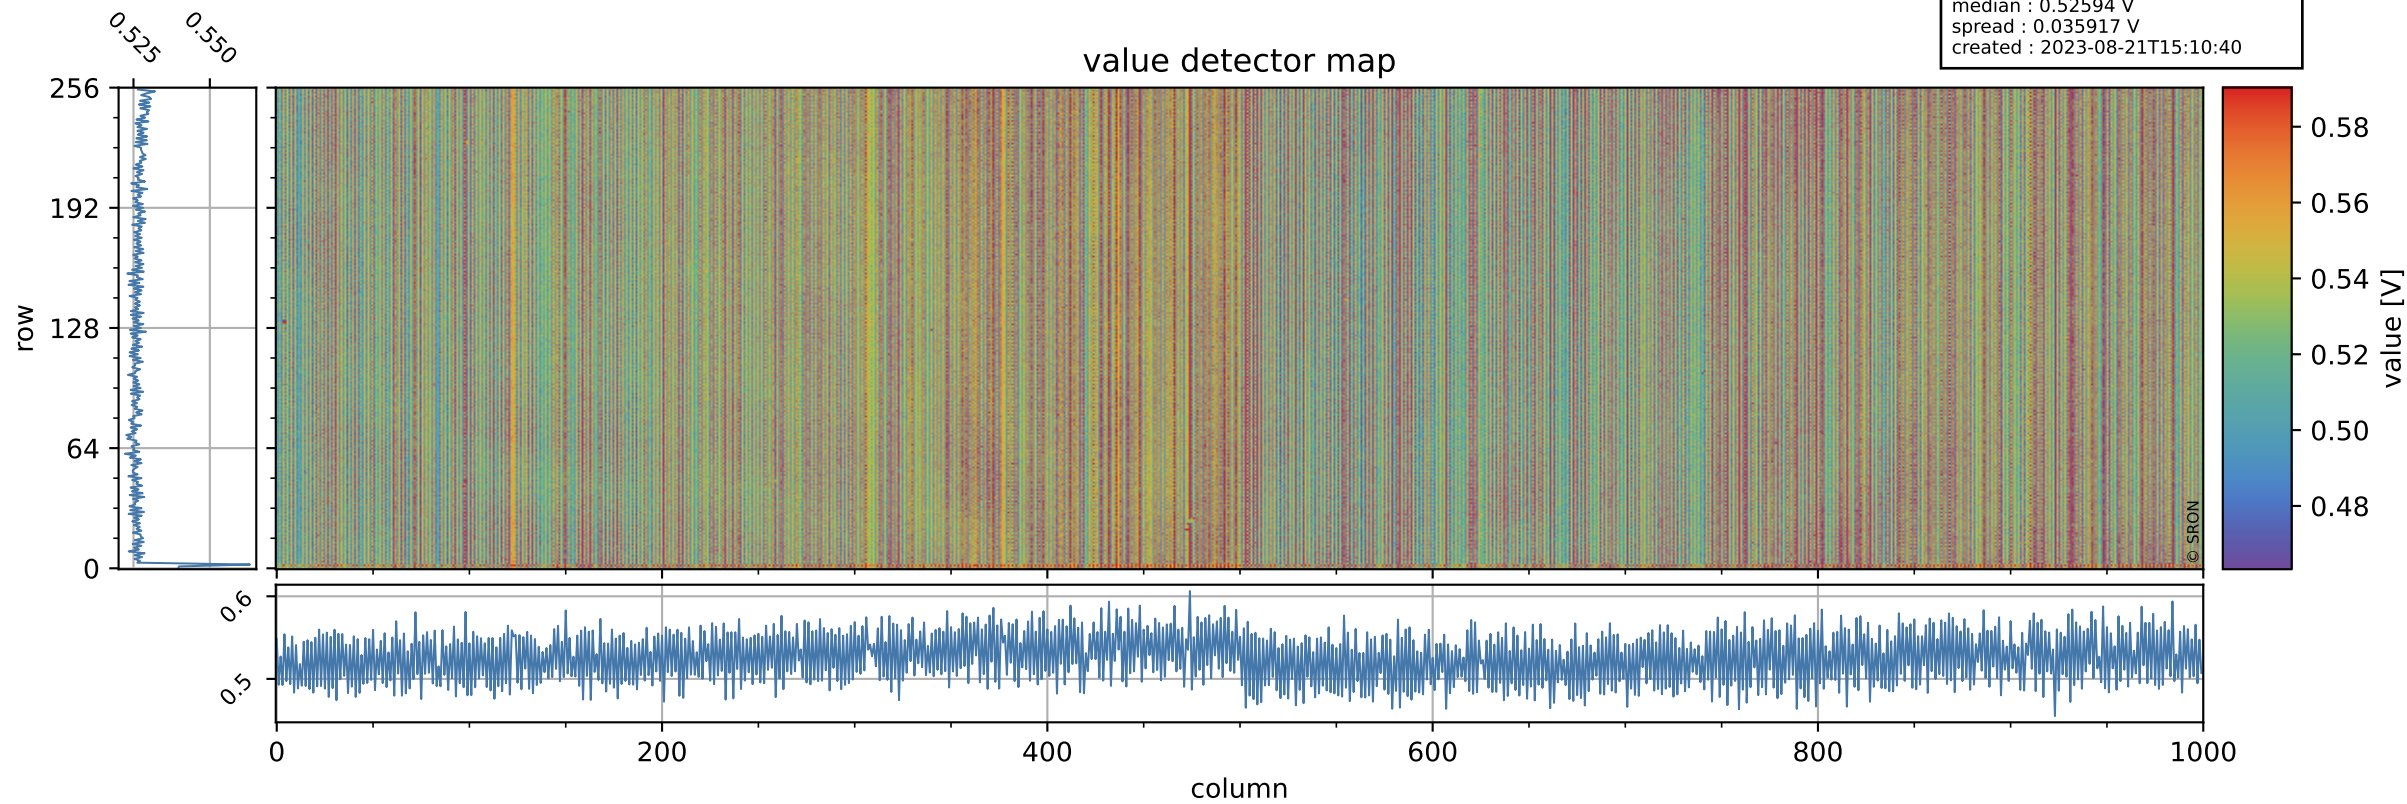

# Tropomi SWIR offset (official)

orbits : 18 in [22102, 22147]  
coverage : 2022-01-18 / 2022-01-21  
median : 0.52594 V  
spread : 0.035917 V  
created : 2023-08-21T15:10:40

## value detector map

# Tropomi SWIR offset (official)

orbits : 18 in [22102, 22147]  
coverage : 2022-01-18 / 2022-01-21  
median : 28.052  $\mu\text{V}$   
spread : 14.197  $\mu\text{V}$   
created : 2023-08-21T15:10:40

# Tropomi SWIR offset (official) ground-tracks of Sentinel-5P

orbits : 18 in [22102, 22147]  
coverage : 2022-01-18 / 2022-01-21  
created : 2023-08-21T15:10:41