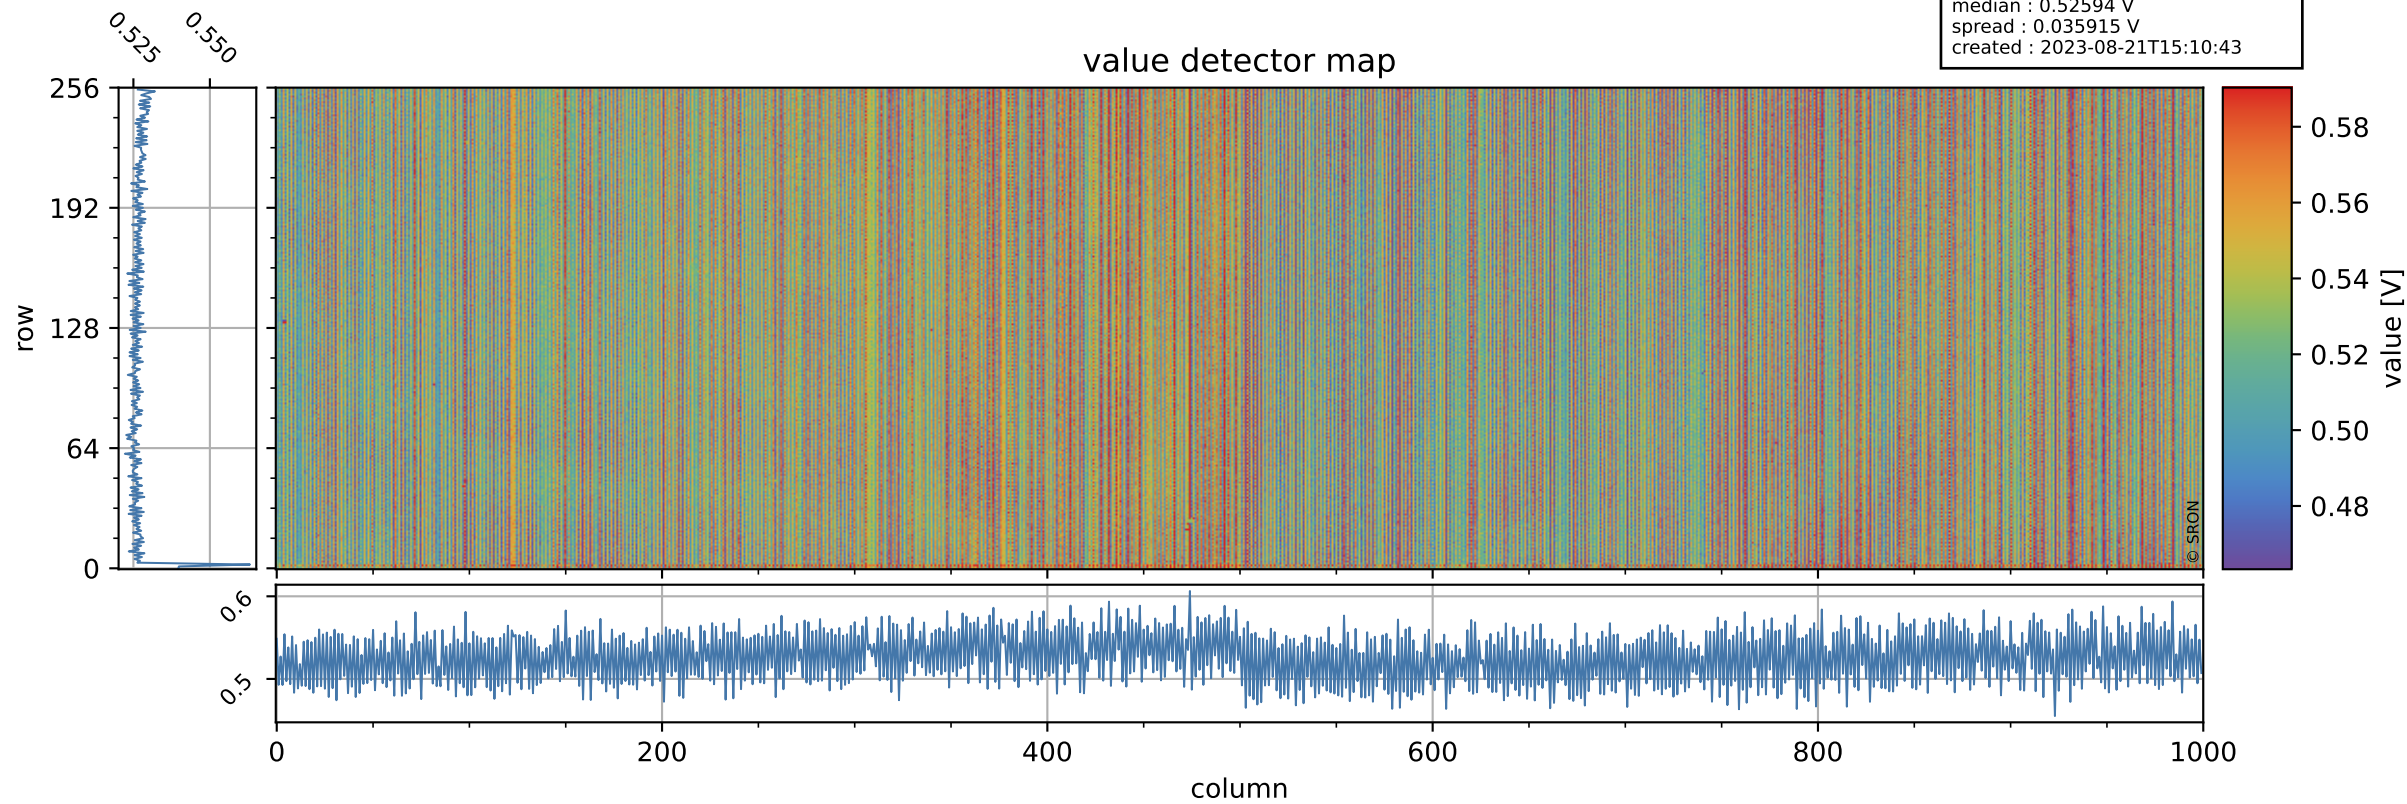

Tropomi SWIR offset (official)

orbits : 18 in [22117, 22162]
coverage : 2022-01-19 / 2022-01-22
median : 0.52594 V
spread : 0.035915 V
created : 2023-08-21T15:10:43

value detector map

Tropomi SWIR offset (official)

orbits : 18 in [22117, 22162]
coverage : 2022-01-19 / 2022-01-22
median : 28.48 μV
spread : 14.35 μV
created : 2023-08-21T15:10:44

Tropomi SWIR offset (official)

orbits : 18 in [22117, 22162]
coverage : 2022-01-19 / 2022-01-22
median : -0.071397 mV
spread : 0.41003 mV
created : 2023-08-21T15:10:44

value compared with SWIR offset CKD

Tropomi SWIR offset (official) ground-tracks of Sentinel-5P

orbits : 18 in [22117, 22162]
coverage : 2022-01-19 / 2022-01-22
created : 2023-08-21T15:10:45

Tropomi SWIR offset (official)

orbits : [2827, 22162]
coverage : 2018-04-30 / 2022-01-22
created : 2023-08-21T15:10:45

trend of detector median & temperatures