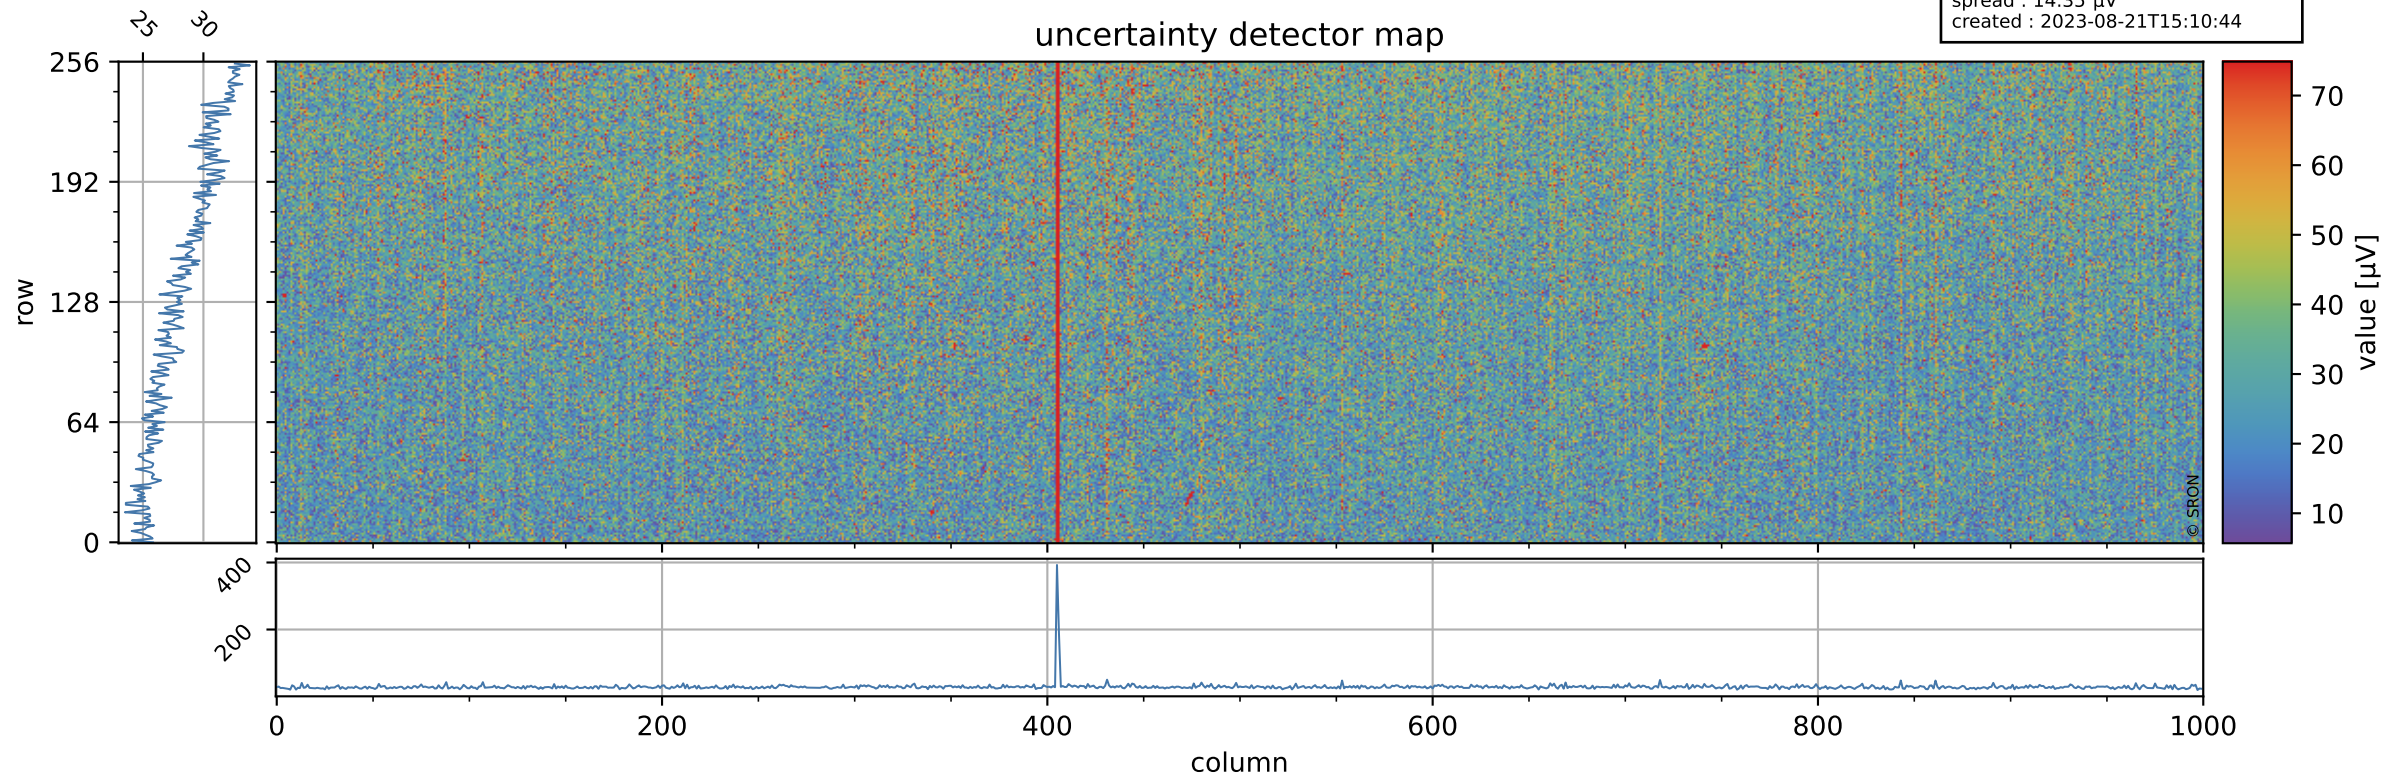

Tropomi SWIR offset (official)

orbits : 18 in [22117, 22162]
coverage : 2022-01-19 / 2022-01-22
median : 0.52594 V
spread : 0.035915 V
created : 2023-08-21T15:10:43

value detector map

Tropomi SWIR offset (official)

orbits : 18 in [22117, 22162]
coverage : 2022-01-19 / 2022-01-22
median : 28.48 μV
spread : 14.35 μV
created : 2023-08-21T15:10:44

Tropomi SWIR offset (official)

orbits : 18 in [22117, 22162]
coverage : 2022-01-19 / 2022-01-22
median : -0.071397 mV
spread : 0.41003 mV
created : 2023-08-21T15:10:44

value compared with SWIR offset CKD

Tropomi SWIR offset (official) ground-tracks of Sentinel-5P

orbits : 18 in [22117, 22162]
coverage : 2022-01-19 / 2022-01-22
created : 2023-08-21T15:10:45

Tropomi SWIR offset (official)

orbits : [2827, 22162]
coverage : 2018-04-30 / 2022-01-22
created : 2023-08-21T15:10:45

trend of detector median & temperatures