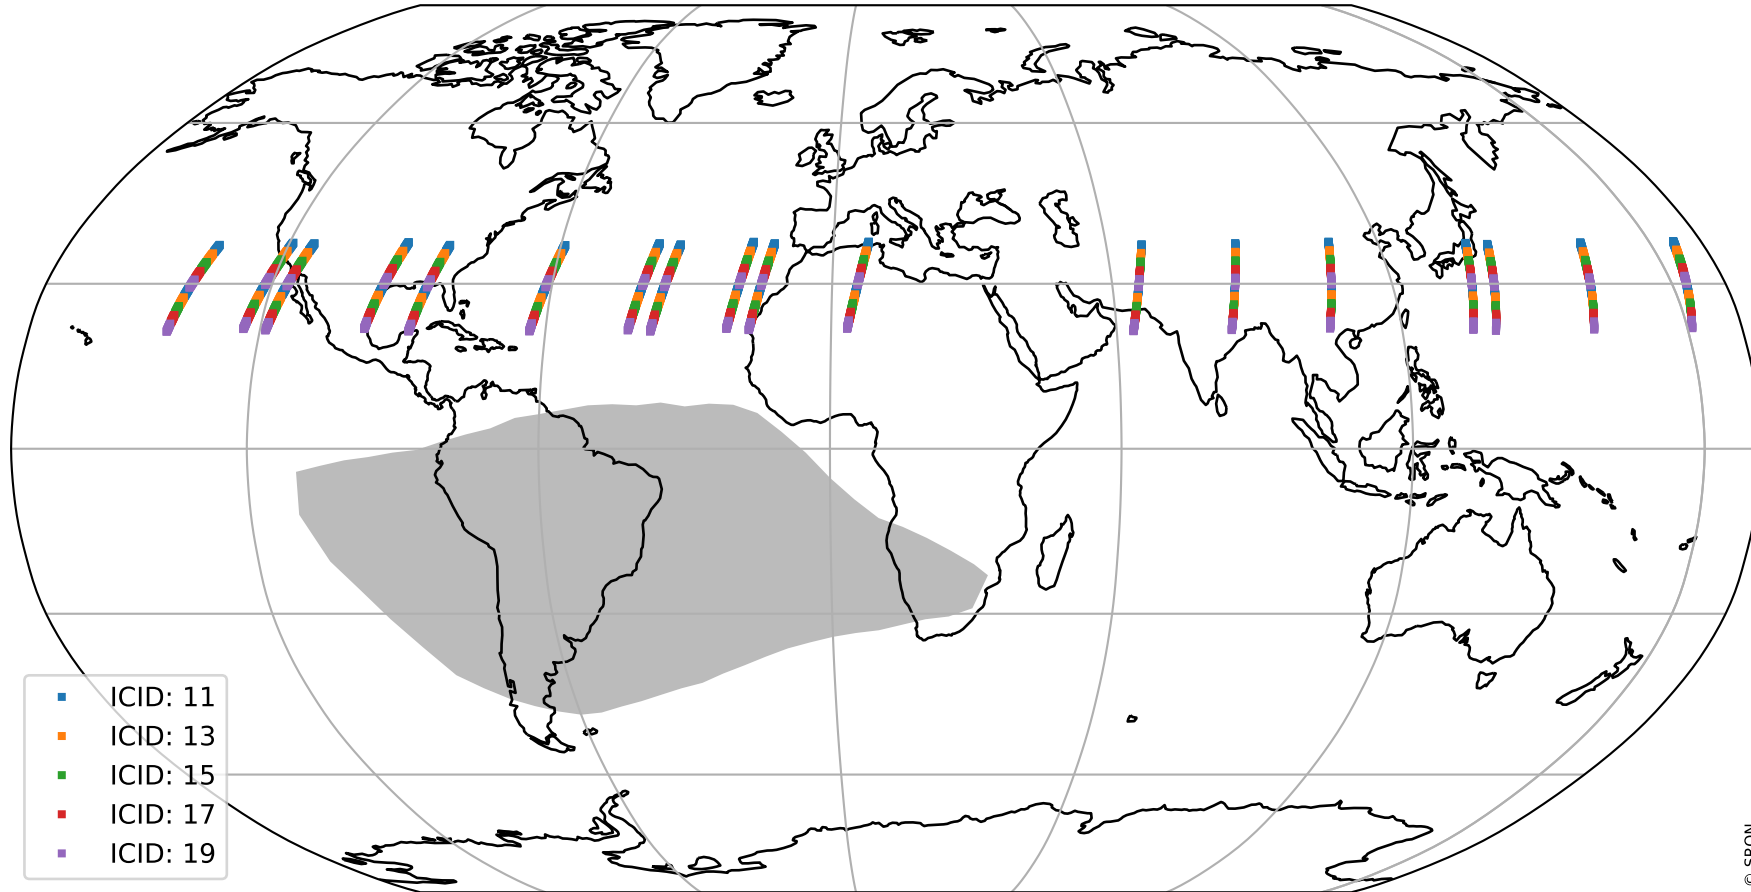

Tropomi SWIR offset (official)

orbits : 18 in [22117, 22162]
coverage : 2022-01-19 / 2022-01-22
median : 0.52594 V
spread : 0.035915 V
created : 2023-08-21T15:10:43

value detector map

Tropomi SWIR offset (official)

orbits : 18 in [22117, 22162]
coverage : 2022-01-19 / 2022-01-22
median : 28.48 μV
spread : 14.35 μV
created : 2023-08-21T15:10:44

Tropomi SWIR offset (official)

orbits : 18 in [22117, 22162]
coverage : 2022-01-19 / 2022-01-22
median : -0.071397 mV
spread : 0.41003 mV
created : 2023-08-21T15:10:44

value compared with SWIR offset CKD

Tropomi SWIR offset (official) ground-tracks of Sentinel-5P

orbits : 18 in [22117, 22162]
coverage : 2022-01-19 / 2022-01-22
created : 2023-08-21T15:10:45

Tropomi SWIR offset (official)

orbits : [2827, 22162]
coverage : 2018-04-30 / 2022-01-22
created : 2023-08-21T15:10:45

trend of detector median & temperatures