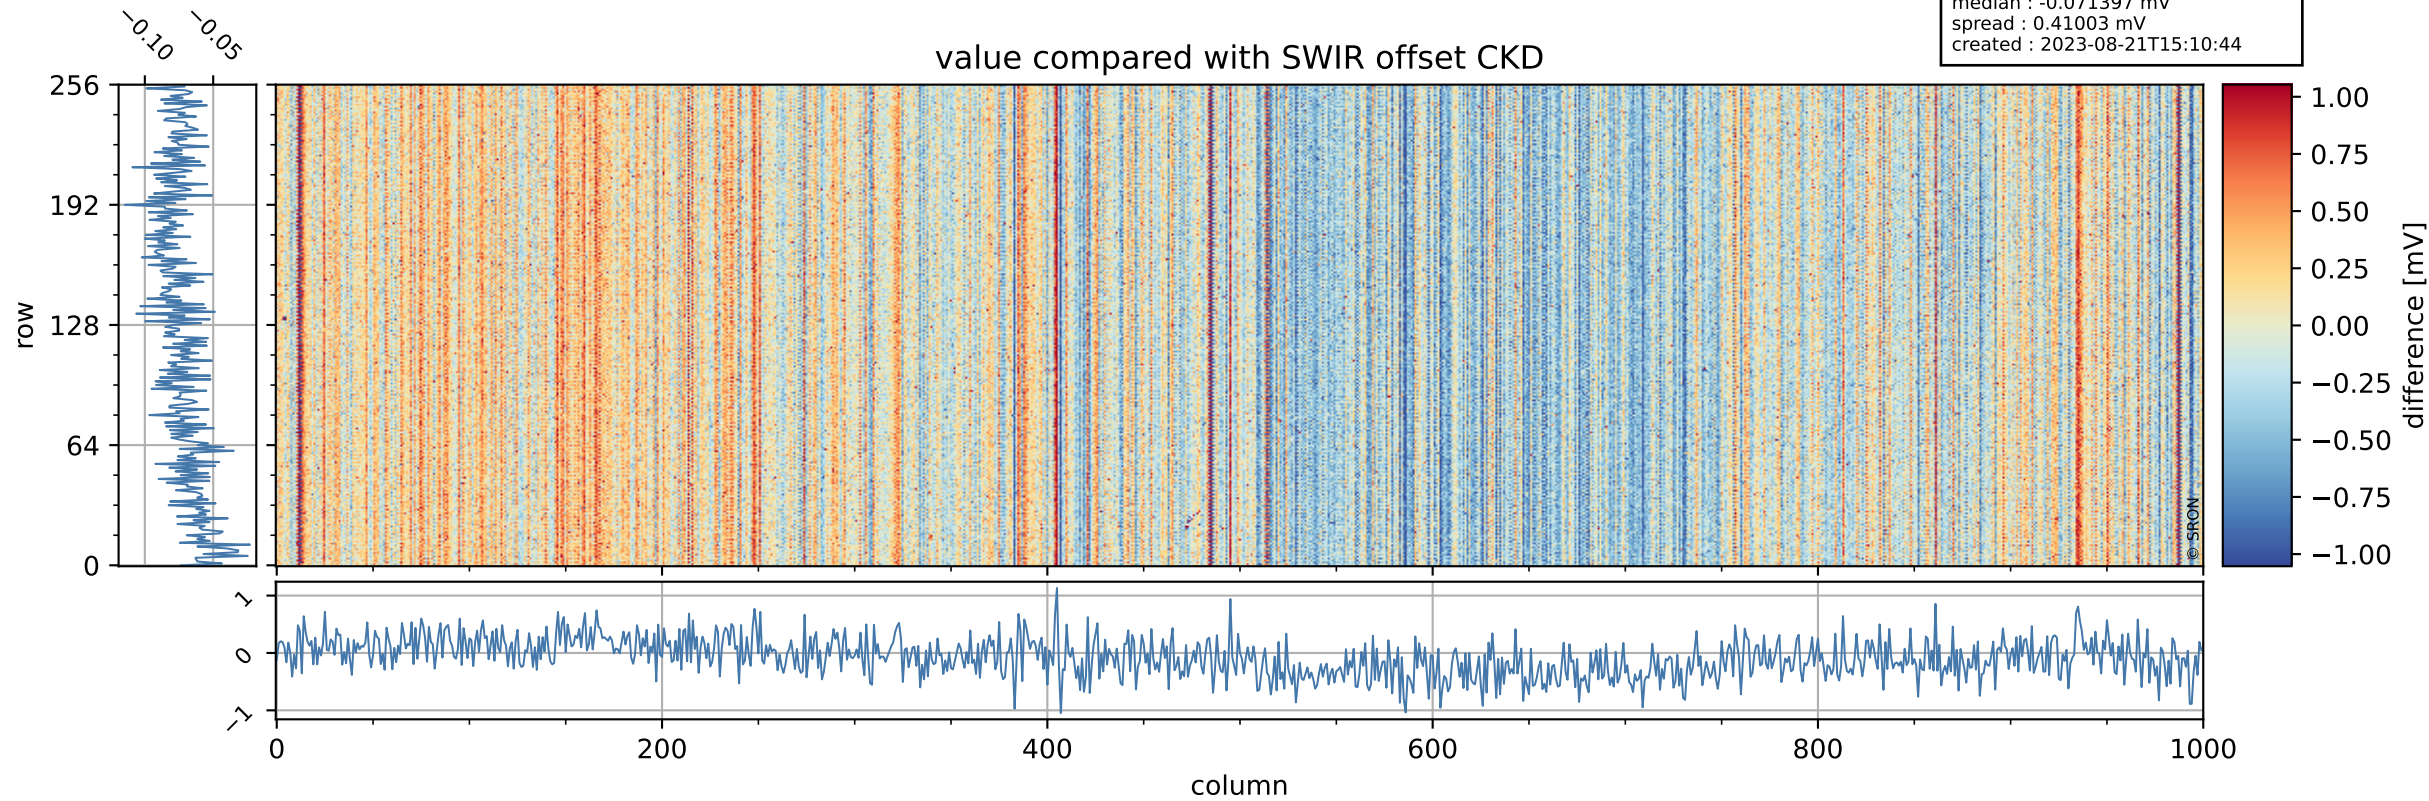

Tropomi SWIR offset (official)

orbits : 18 in [22117, 22162]
coverage : 2022-01-19 / 2022-01-22
median : 0.52594 V
spread : 0.035915 V
created : 2023-08-21T15:10:43

value detector map

Tropomi SWIR offset (official)

orbits : 18 in [22117, 22162]
coverage : 2022-01-19 / 2022-01-22
median : 28.48 μV
spread : 14.35 μV
created : 2023-08-21T15:10:44

Tropomi SWIR offset (official)

orbits : 18 in [22117, 22162]
coverage : 2022-01-19 / 2022-01-22
median : -0.071397 mV
spread : 0.41003 mV
created : 2023-08-21T15:10:44

value compared with SWIR offset CKD

Tropomi SWIR offset (official) ground-tracks of Sentinel-5P

orbits : 18 in [22117, 22162]
coverage : 2022-01-19 / 2022-01-22
created : 2023-08-21T15:10:45

Tropomi SWIR offset (official)

orbits : [2827, 22162]
coverage : 2018-04-30 / 2022-01-22
created : 2023-08-21T15:10:45

trend of detector median & temperatures