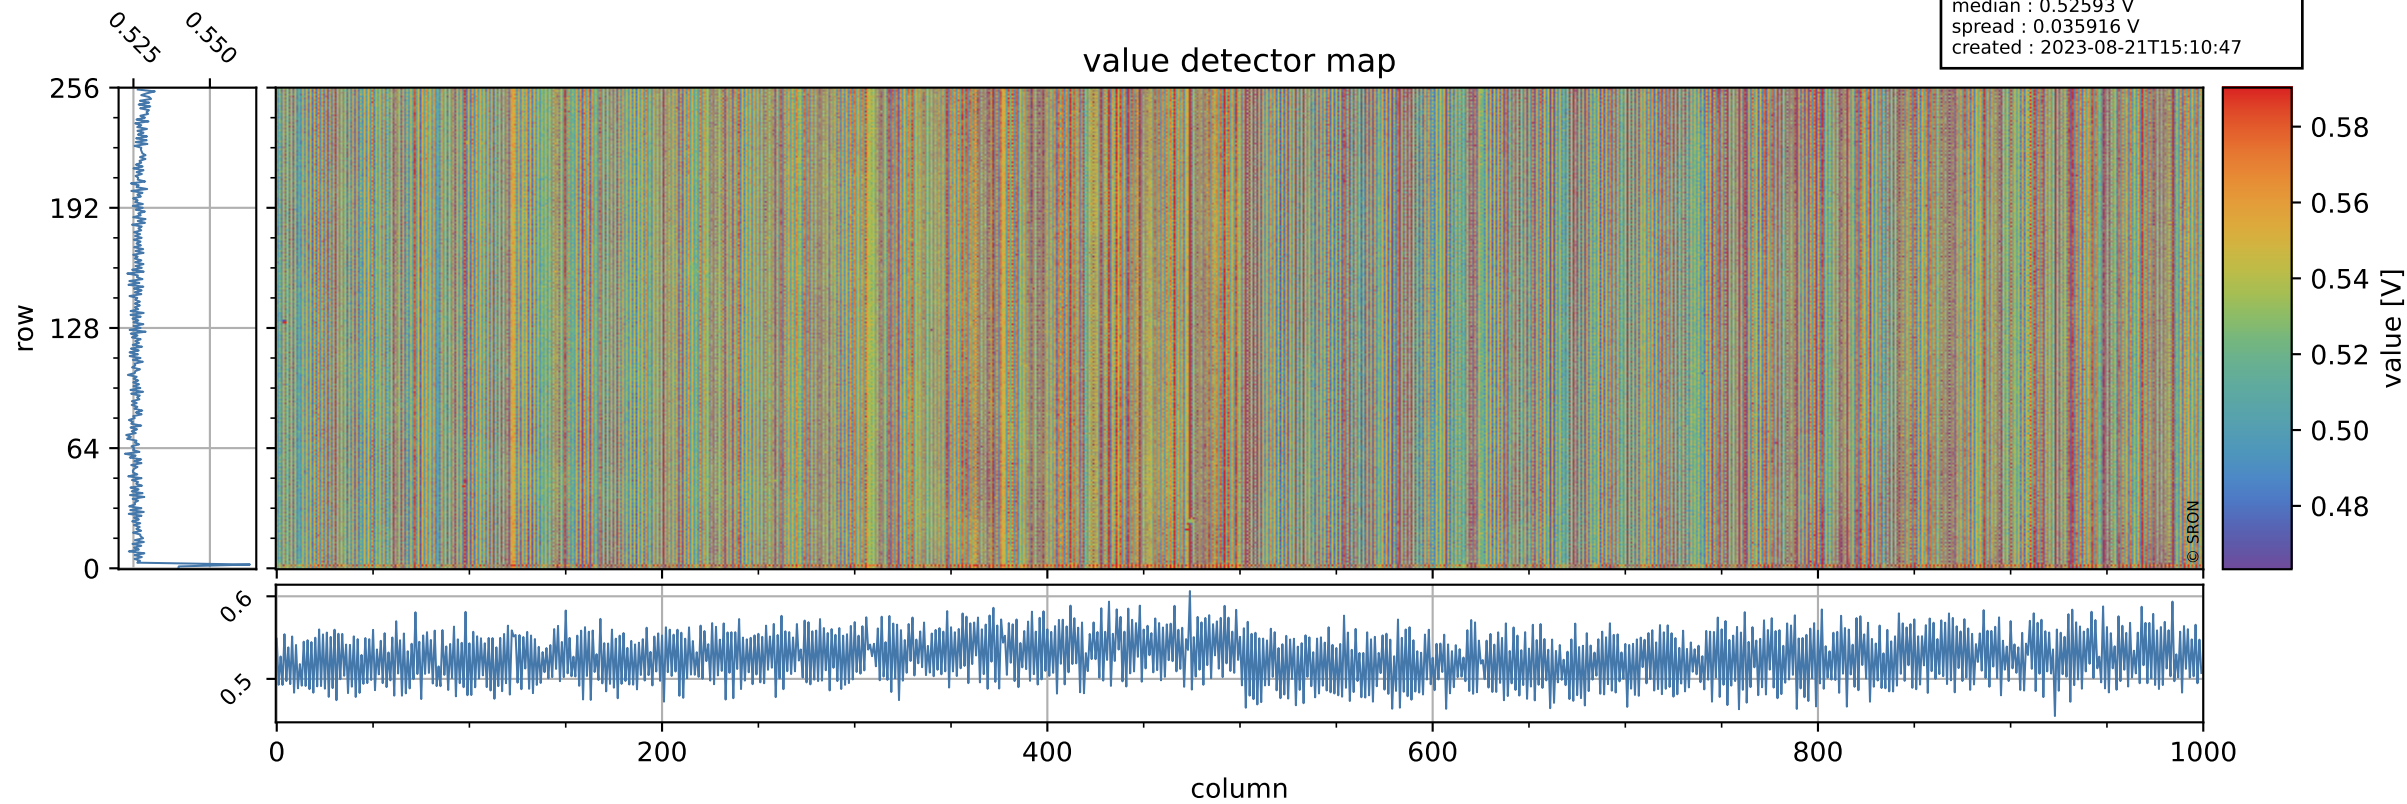

Tropomi SWIR offset (official)

orbits : 19 in [22132, 22177]
coverage : 2022-01-20 / 2022-01-23
median : 0.52593 V
spread : 0.035916 V
created : 2023-08-21T15:10:47

value detector map

Tropomi SWIR offset (official)

orbits : 19 in [22132, 22177]
coverage : 2022-01-20 / 2022-01-23
median : 27.868 μV
spread : 14.173 μV
created : 2023-08-21T15:10:47

Tropomi SWIR offset (official)

orbits : 19 in [22132, 22177]
coverage : 2022-01-20 / 2022-01-23
median : -0.085446 mV
spread : 0.41289 mV
created : 2023-08-21T15:10:48

value compared with SWIR offset CKD

Tropomi SWIR offset (official) ground-tracks of Sentinel-5P

orbits : 19 in [22132, 22177]
coverage : 2022-01-20 / 2022-01-23
created : 2023-08-21T15:10:48

- ICID: 11
- ICID: 13
- ICID: 15
- ICID: 17
- ICID: 19

Tropomi SWIR offset (official)

orbits : [2827, 22177]
coverage : 2018-04-30 / 2022-01-23
created : 2023-08-21T15:10:49

trend of detector median & temperatures