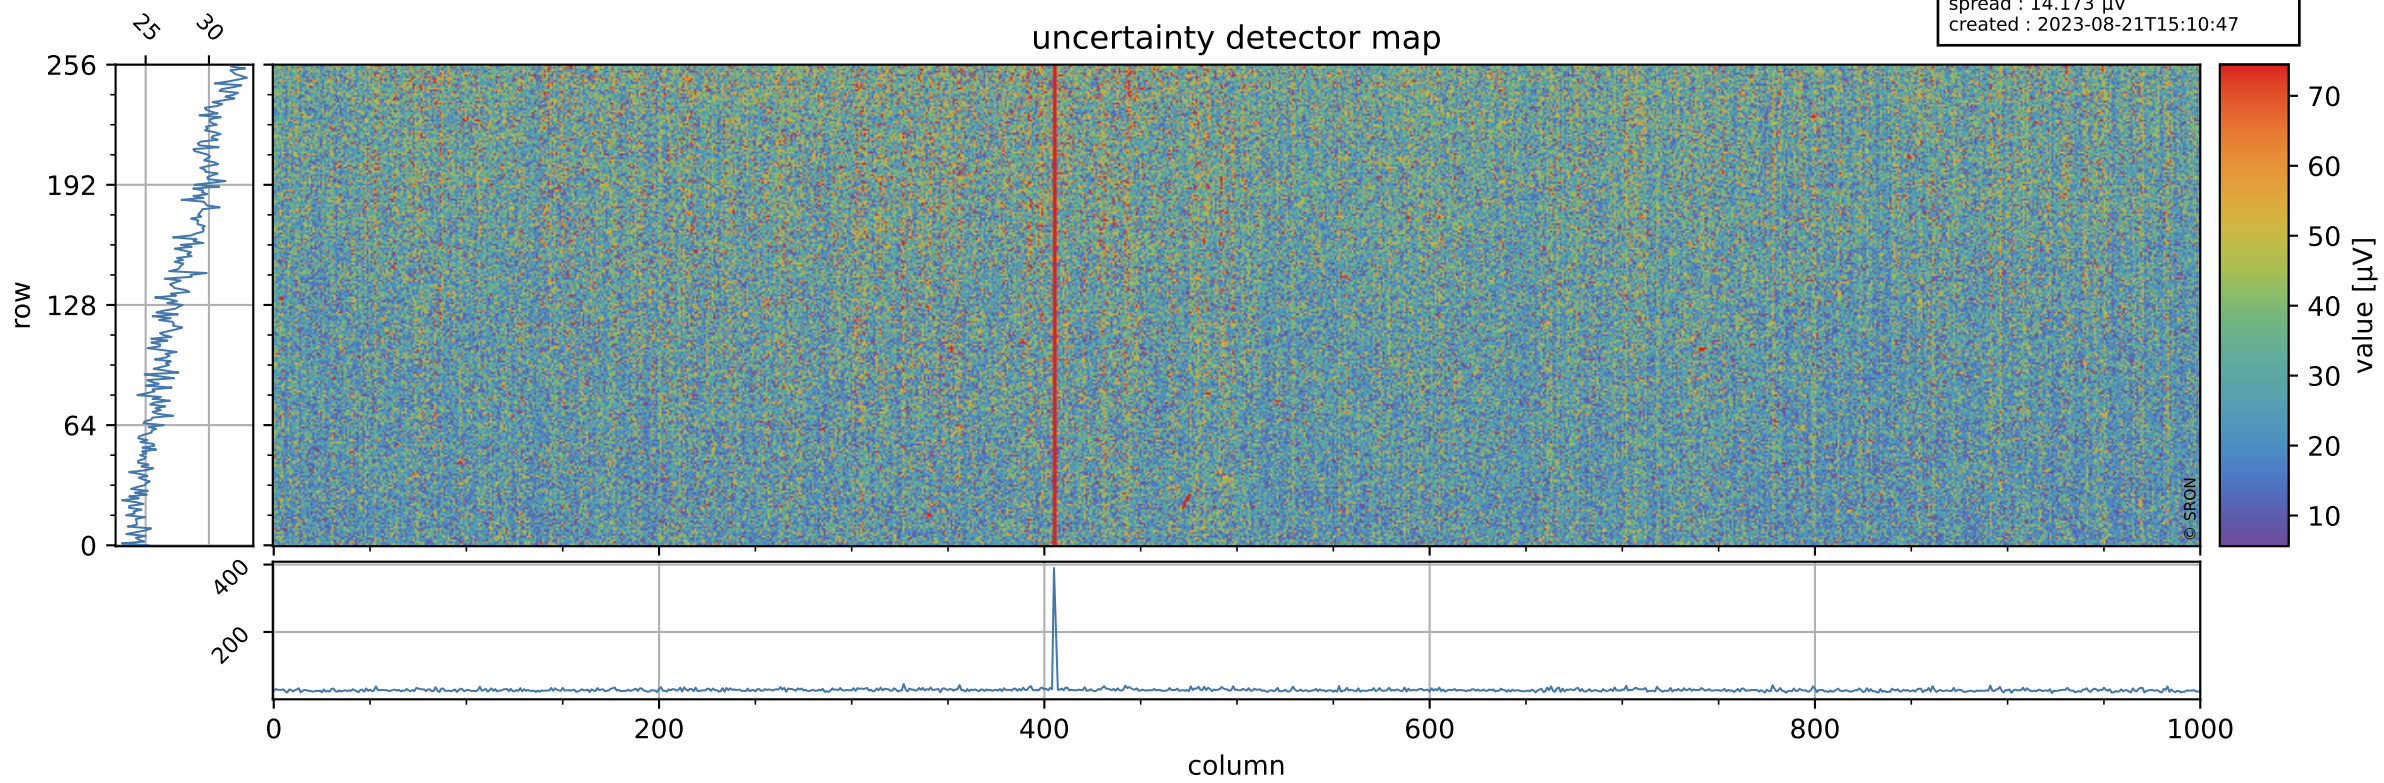

Tropomi SWIR offset (official)

orbits : 19 in [22132, 22177]
coverage : 2022-01-20 / 2022-01-23
median : 0.52593 V
spread : 0.035916 V
created : 2023-08-21T15:10:47

value detector map

Tropomi SWIR offset (official)

orbits : 19 in [22132, 22177]
coverage : 2022-01-20 / 2022-01-23
median : 27.868 μV
spread : 14.173 μV
created : 2023-08-21T15:10:47

Tropomi SWIR offset (official)

orbits : 19 in [22132, 22177]
coverage : 2022-01-20 / 2022-01-23
median : -0.085446 mV
spread : 0.41289 mV
created : 2023-08-21T15:10:48

value compared with SWIR offset CKD

Tropomi SWIR offset (official) ground-tracks of Sentinel-5P

orbits : 19 in [22132, 22177]
coverage : 2022-01-20 / 2022-01-23
created : 2023-08-21T15:10:48

- ICID: 11
- ICID: 13
- ICID: 15
- ICID: 17
- ICID: 19

Tropomi SWIR offset (official)

orbits : [2827, 22177]
coverage : 2018-04-30 / 2022-01-23
created : 2023-08-21T15:10:49

trend of detector median & temperatures