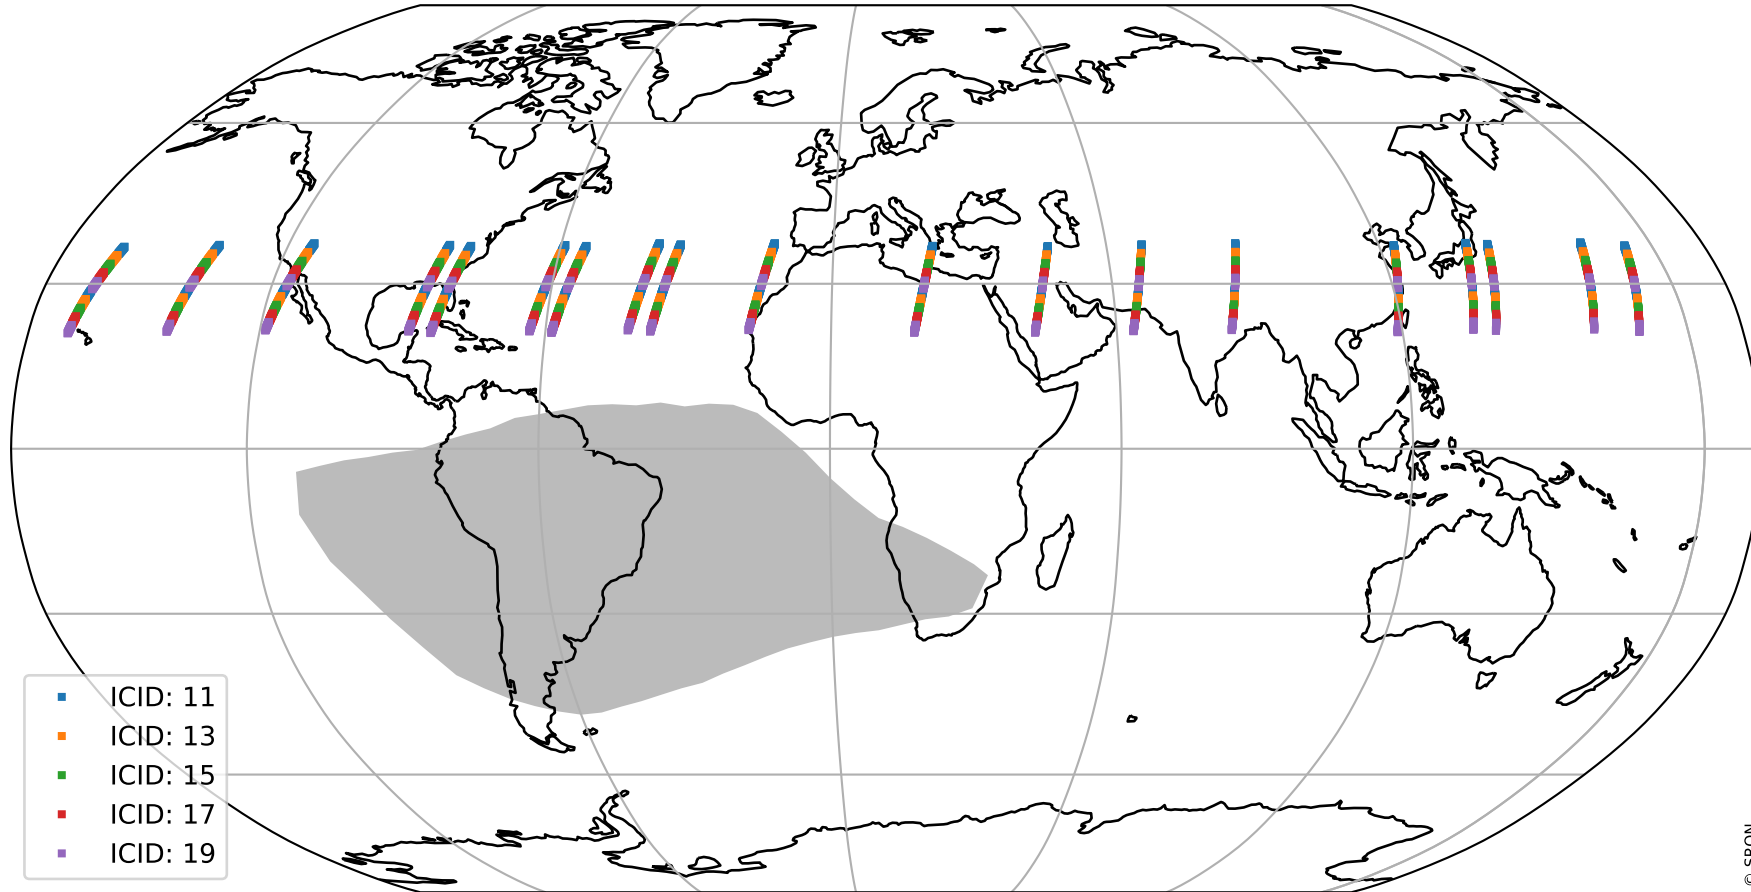

Tropomi SWIR offset (official)

orbits : 19 in [22132, 22177]
coverage : 2022-01-20 / 2022-01-23
median : 0.52593 V
spread : 0.035916 V
created : 2023-08-21T15:10:47

value detector map

Tropomi SWIR offset (official)

orbits : 19 in [22132, 22177]
coverage : 2022-01-20 / 2022-01-23
median : 27.868 μV
spread : 14.173 μV
created : 2023-08-21T15:10:47

Tropomi SWIR offset (official)

orbits : 19 in [22132, 22177]
coverage : 2022-01-20 / 2022-01-23
median : -0.085446 mV
spread : 0.41289 mV
created : 2023-08-21T15:10:48

value compared with SWIR offset CKD

Tropomi SWIR offset (official) ground-tracks of Sentinel-5P

orbits : 19 in [22132, 22177]
coverage : 2022-01-20 / 2022-01-23
created : 2023-08-21T15:10:48

- ICID: 11
- ICID: 13
- ICID: 15
- ICID: 17
- ICID: 19

Tropomi SWIR offset (official)

orbits : [2827, 22177]
coverage : 2018-04-30 / 2022-01-23
created : 2023-08-21T15:10:49

trend of detector median & temperatures