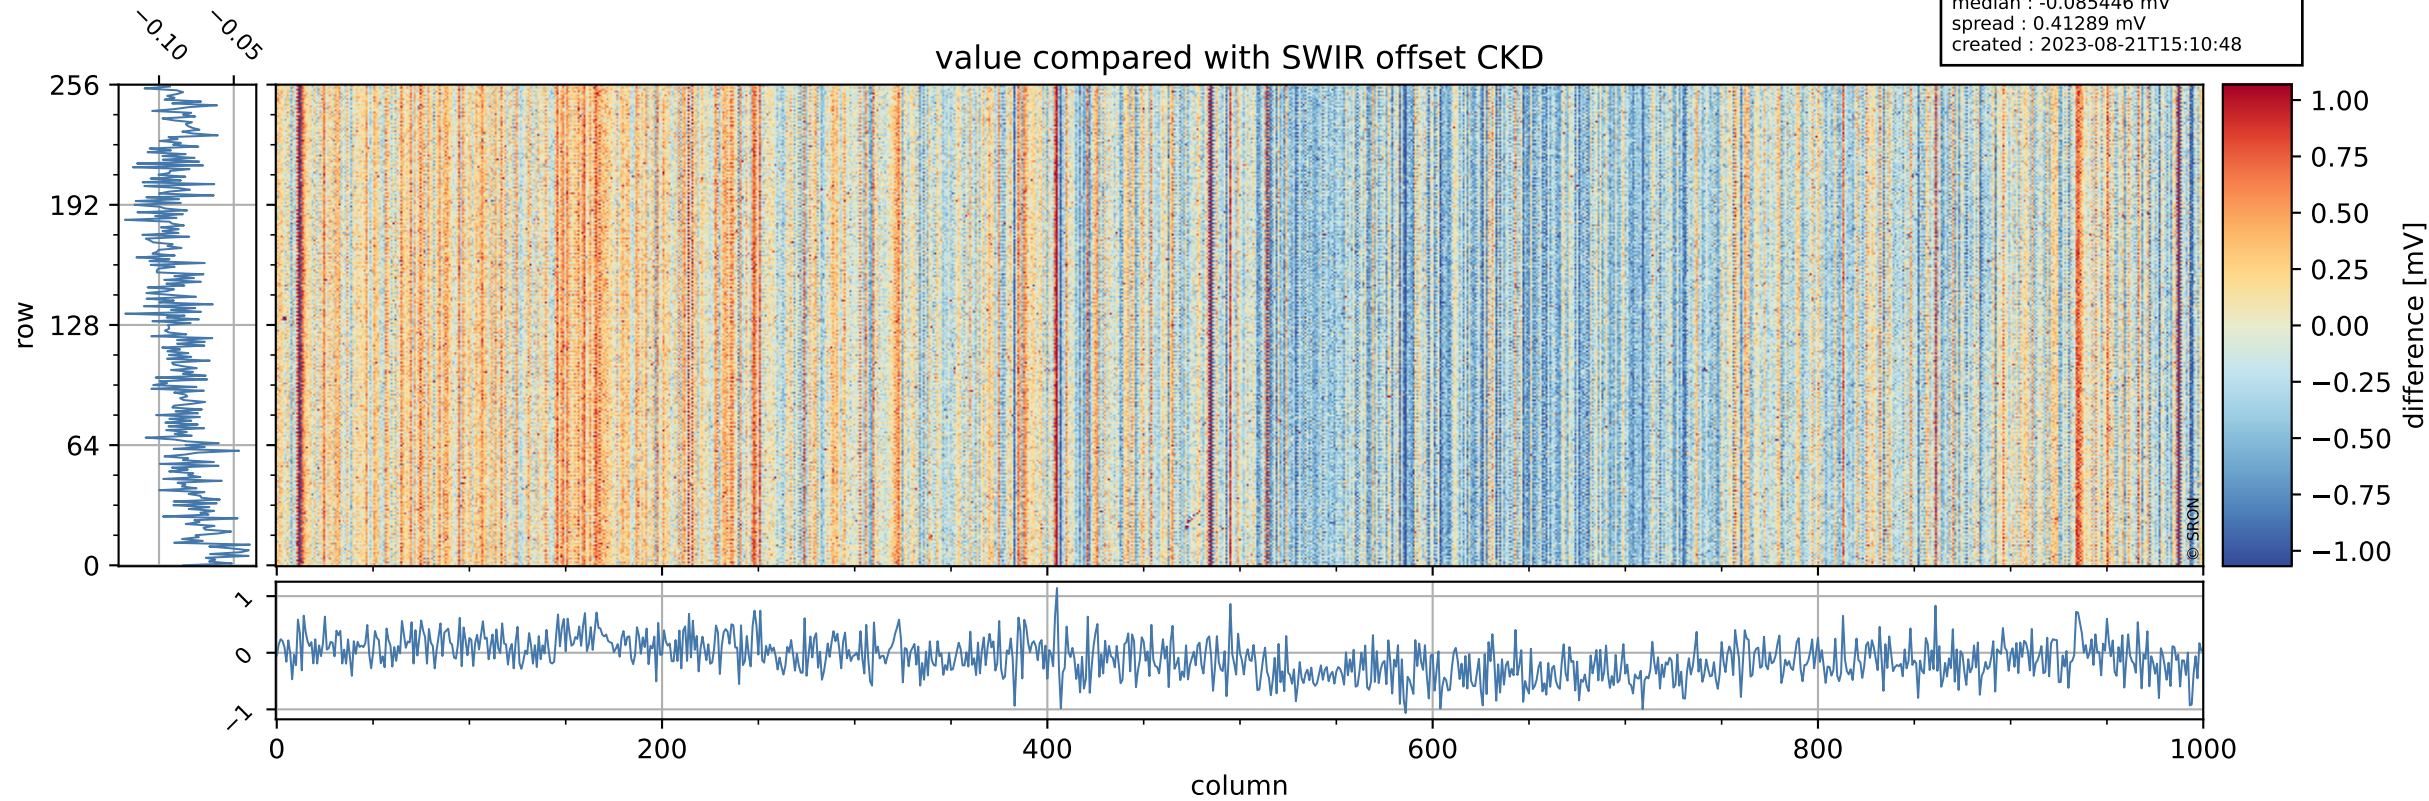

Tropomi SWIR offset (official)

orbits : 19 in [22132, 22177]
coverage : 2022-01-20 / 2022-01-23
median : 0.52593 V
spread : 0.035916 V
created : 2023-08-21T15:10:47

value detector map

Tropomi SWIR offset (official)

orbits : 19 in [22132, 22177]
coverage : 2022-01-20 / 2022-01-23
median : 27.868 μV
spread : 14.173 μV
created : 2023-08-21T15:10:47

Tropomi SWIR offset (official)

orbits : 19 in [22132, 22177]
coverage : 2022-01-20 / 2022-01-23
median : -0.085446 mV
spread : 0.41289 mV
created : 2023-08-21T15:10:48

value compared with SWIR offset CKD

Tropomi SWIR offset (official) ground-tracks of Sentinel-5P

orbits : 19 in [22132, 22177]
coverage : 2022-01-20 / 2022-01-23
created : 2023-08-21T15:10:48

- ICID: 11
- ICID: 13
- ICID: 15
- ICID: 17
- ICID: 19

Tropomi SWIR offset (official)

orbits : [2827, 22177]
coverage : 2018-04-30 / 2022-01-23
created : 2023-08-21T15:10:49

trend of detector median & temperatures