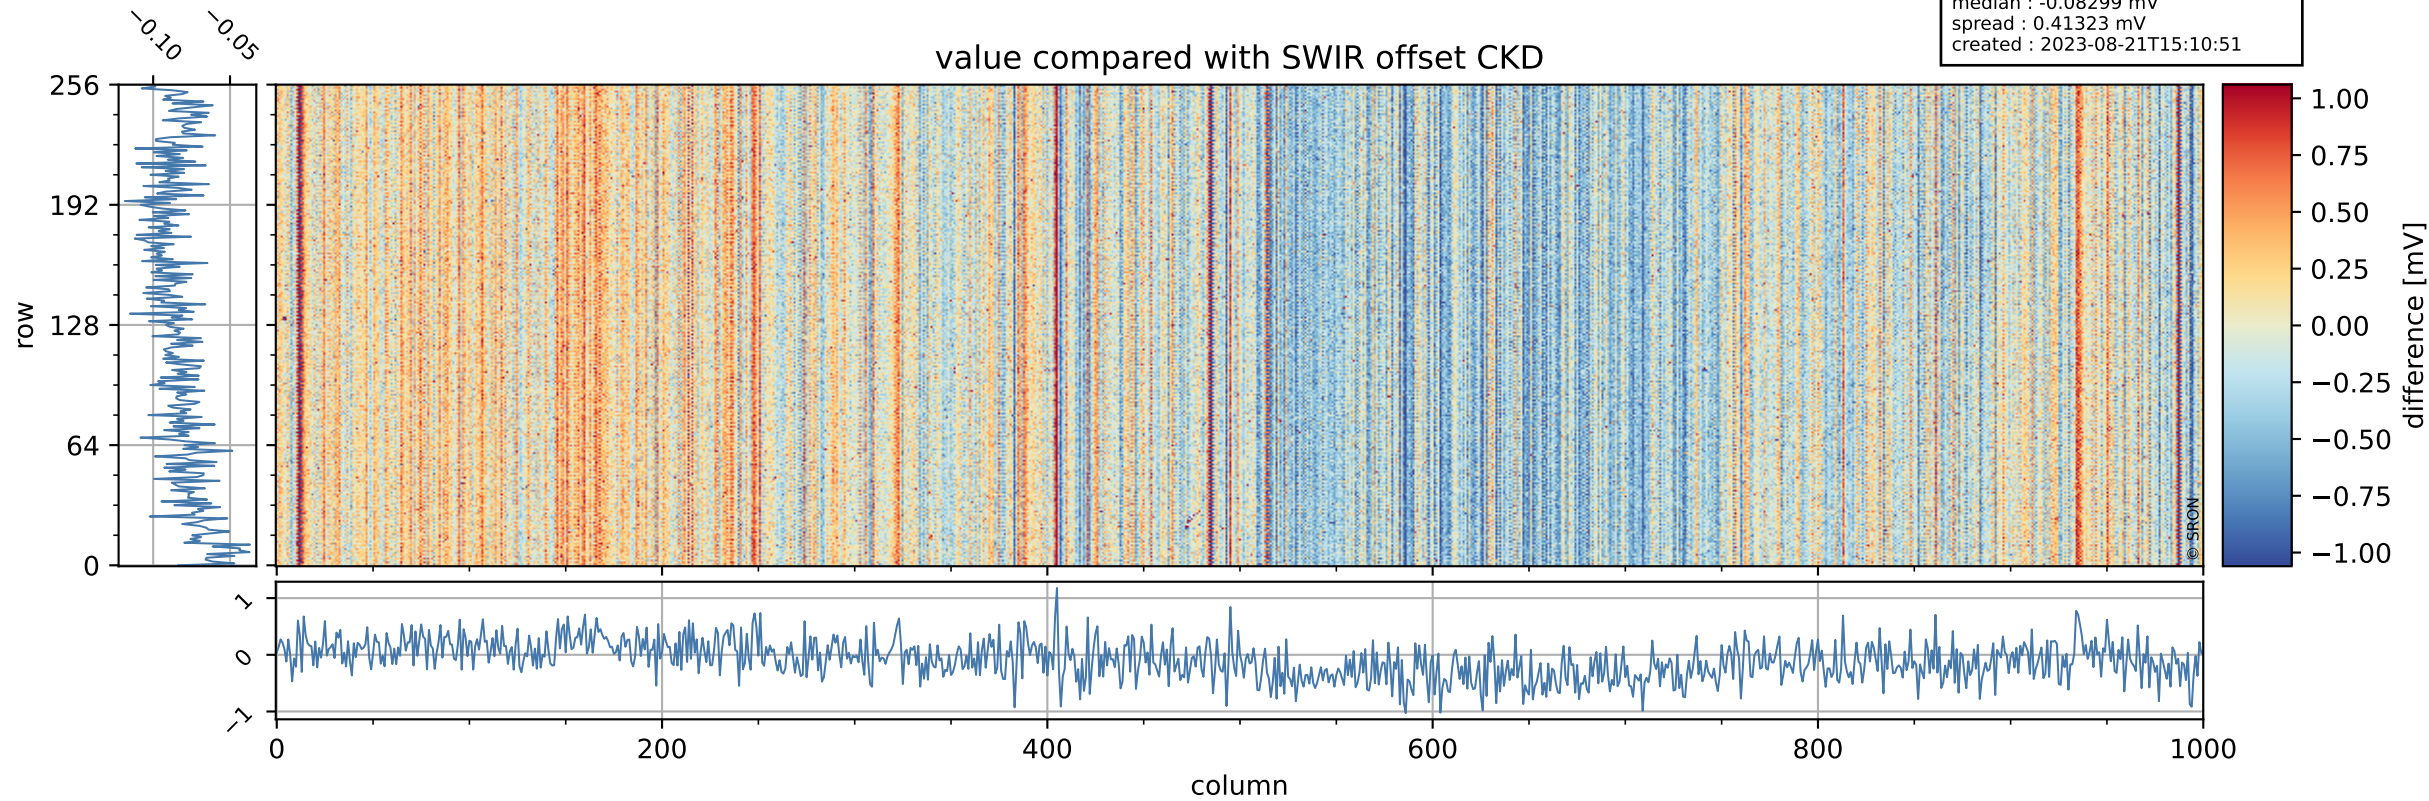

Tropomi SWIR offset (official)

orbits : 19 in [22147, 22192]
coverage : 2022-01-21 / 2022-01-24
median : 0.52593 V
spread : 0.035917 V
created : 2023-08-21T15:10:50

value detector map

Tropomi SWIR offset (official)

orbits : 19 in [22147, 22192]
coverage : 2022-01-21 / 2022-01-24
median : 28.24 μV
spread : 14.32 μV
created : 2023-08-21T15:10:51

Tropomi SWIR offset (official)

orbits : 19 in [22147, 22192]
coverage : 2022-01-21 / 2022-01-24
median : -0.08299 mV
spread : 0.41323 mV
created : 2023-08-21T15:10:51

value compared with SWIR offset CKD

Tropomi SWIR offset (official) ground-tracks of Sentinel-5P

orbits : 19 in [22147, 22192]
coverage : 2022-01-21 / 2022-01-24
created : 2023-08-21T15:10:51

Tropomi SWIR offset (official)

orbits : [2827, 22192]
coverage : 2018-04-30 / 2022-01-24
created : 2023-08-21T15:10:52

trend of detector median & temperatures