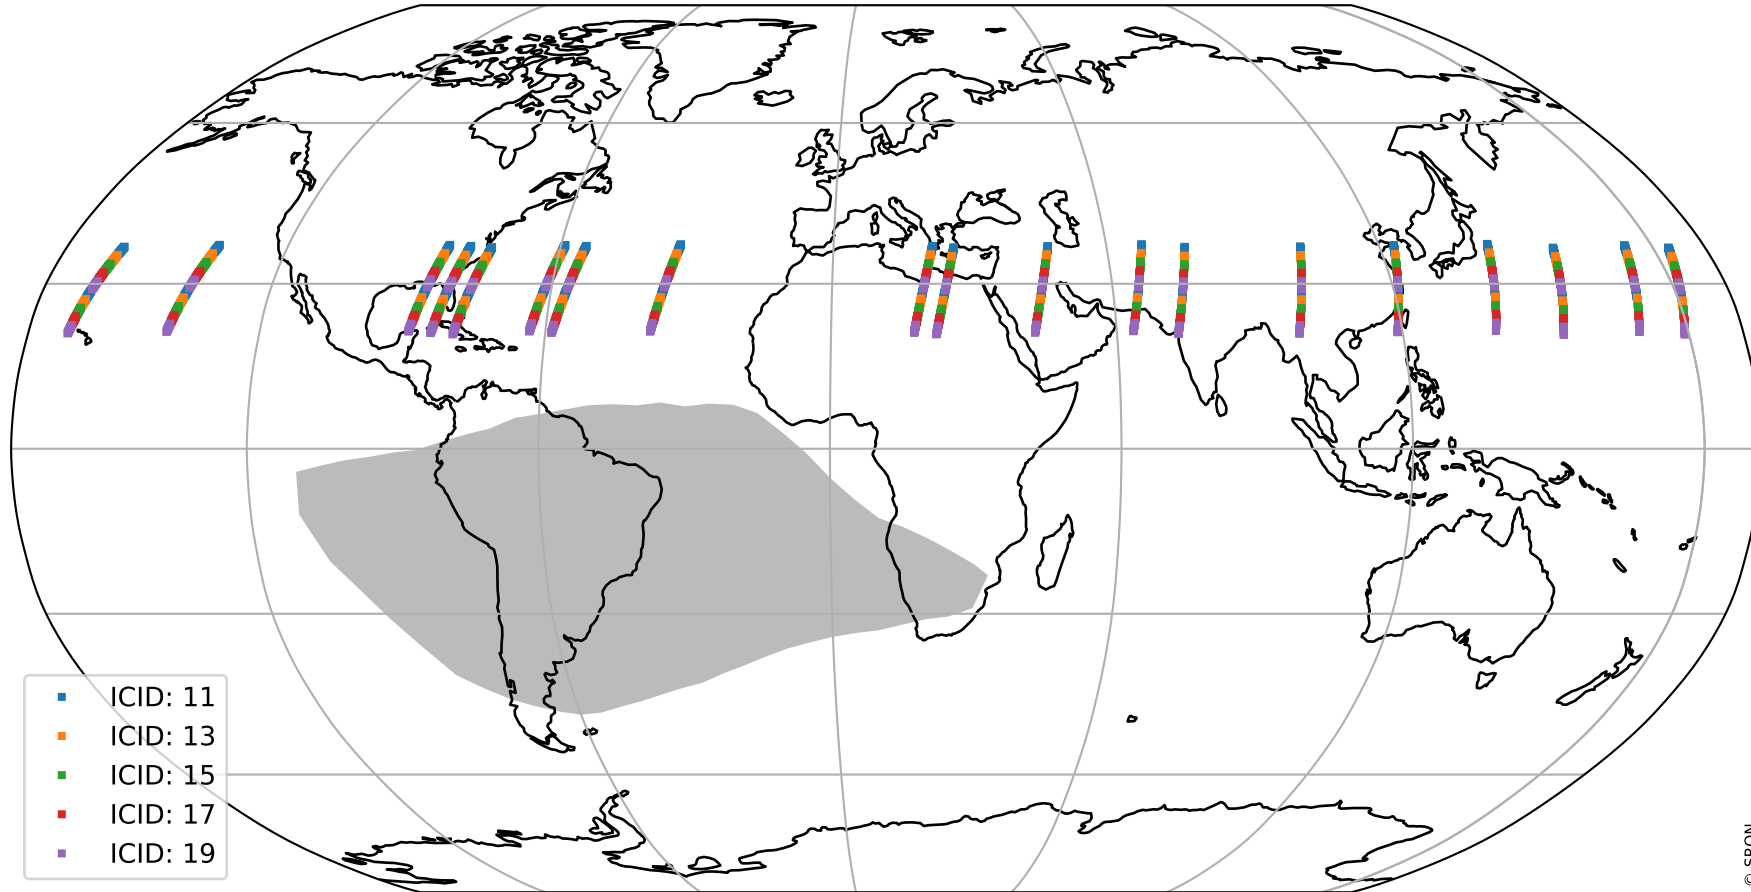

Tropomi SWIR offset (official)

orbits : 19 in [22147, 22192]
coverage : 2022-01-21 / 2022-01-24
median : 0.52593 V
spread : 0.035917 V
created : 2023-08-21T15:10:50

value detector map

Tropomi SWIR offset (official)

orbits : 19 in [22147, 22192]
coverage : 2022-01-21 / 2022-01-24
median : 28.24 μV
spread : 14.32 μV
created : 2023-08-21T15:10:51

Tropomi SWIR offset (official)

orbits : 19 in [22147, 22192]
coverage : 2022-01-21 / 2022-01-24
median : -0.08299 mV
spread : 0.41323 mV
created : 2023-08-21T15:10:51

value compared with SWIR offset CKD

Tropomi SWIR offset (official) ground-tracks of Sentinel-5P

orbits : 19 in [22147, 22192]
coverage : 2022-01-21 / 2022-01-24
created : 2023-08-21T15:10:51

Tropomi SWIR offset (official)

orbits : [2827, 22192]
coverage : 2018-04-30 / 2022-01-24
created : 2023-08-21T15:10:52

trend of detector median & temperatures