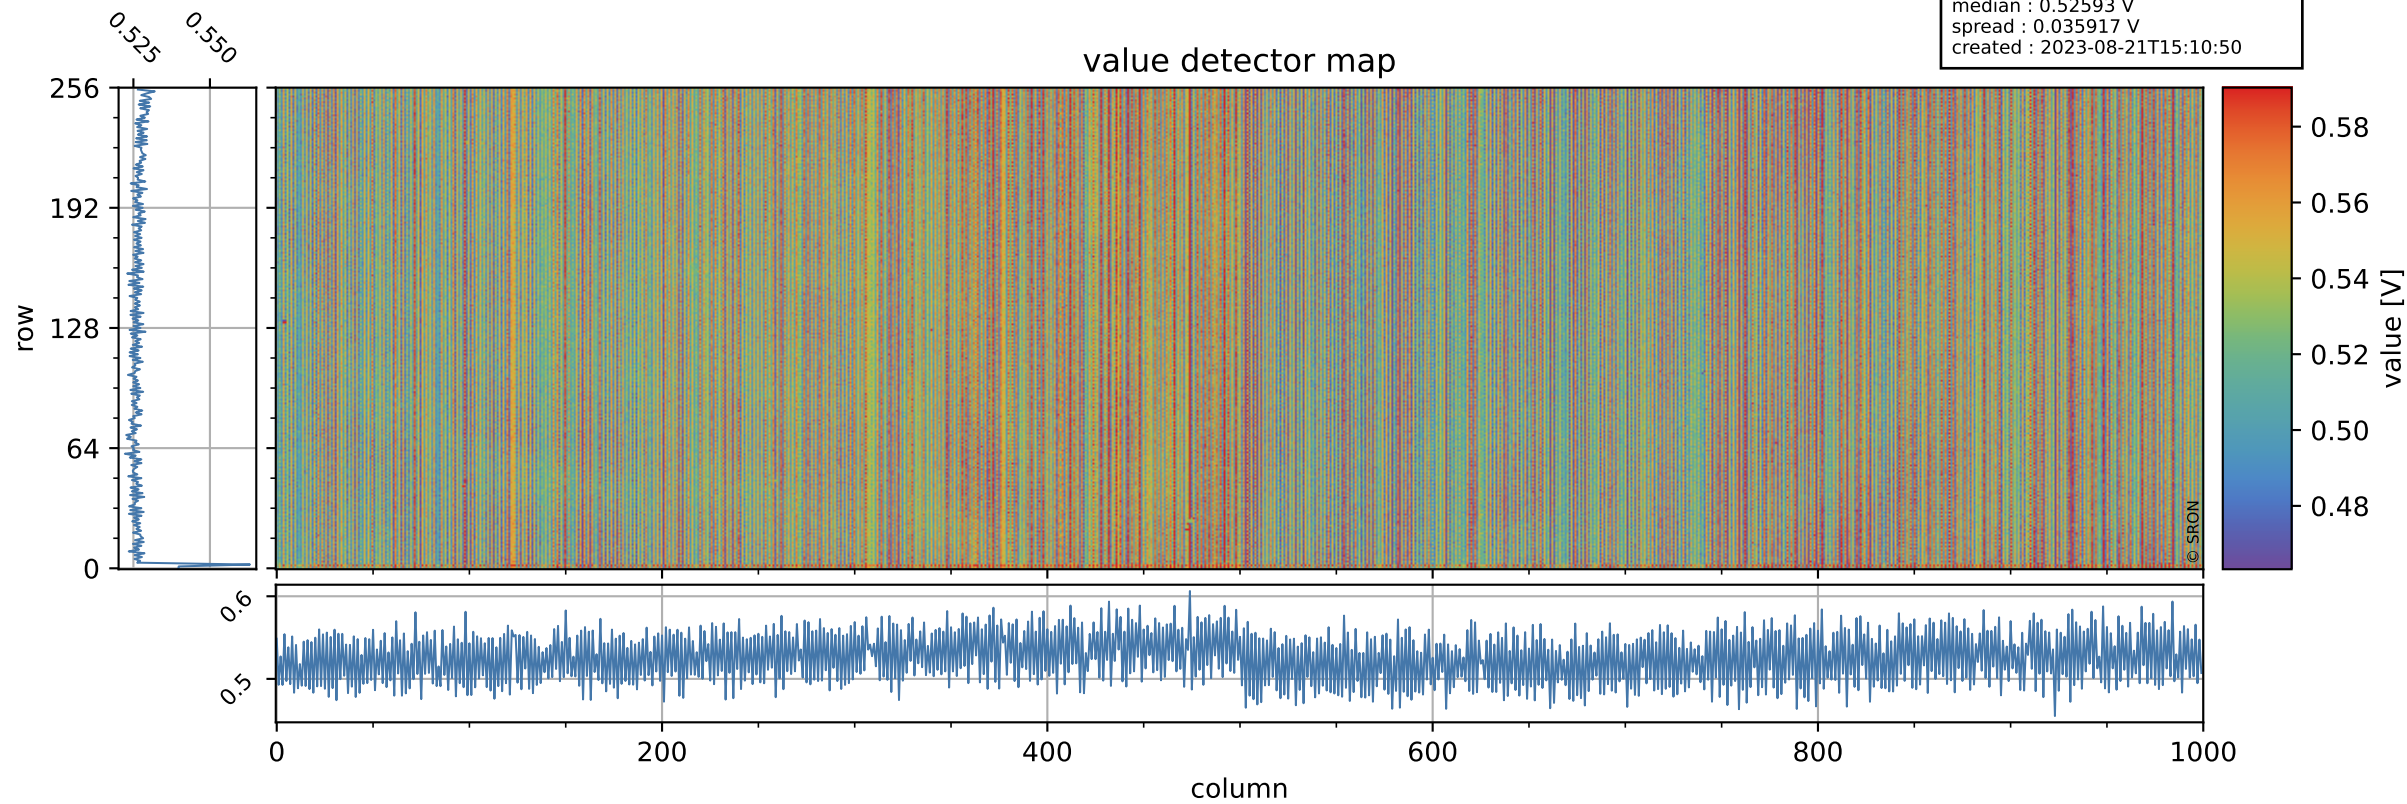

Tropomi SWIR offset (official)

orbits : 19 in [22147, 22192]
coverage : 2022-01-21 / 2022-01-24
median : 0.52593 V
spread : 0.035917 V
created : 2023-08-21T15:10:50

value detector map

Tropomi SWIR offset (official)

orbits : 19 in [22147, 22192]
coverage : 2022-01-21 / 2022-01-24
median : 28.24 μV
spread : 14.32 μV
created : 2023-08-21T15:10:51

Tropomi SWIR offset (official)

orbits : 19 in [22147, 22192]
coverage : 2022-01-21 / 2022-01-24
median : -0.08299 mV
spread : 0.41323 mV
created : 2023-08-21T15:10:51

value compared with SWIR offset CKD

Tropomi SWIR offset (official) ground-tracks of Sentinel-5P

orbits : 19 in [22147, 22192]
coverage : 2022-01-21 / 2022-01-24
created : 2023-08-21T15:10:51

Tropomi SWIR offset (official)

orbits : [2827, 22192]
coverage : 2018-04-30 / 2022-01-24
created : 2023-08-21T15:10:52

trend of detector median & temperatures