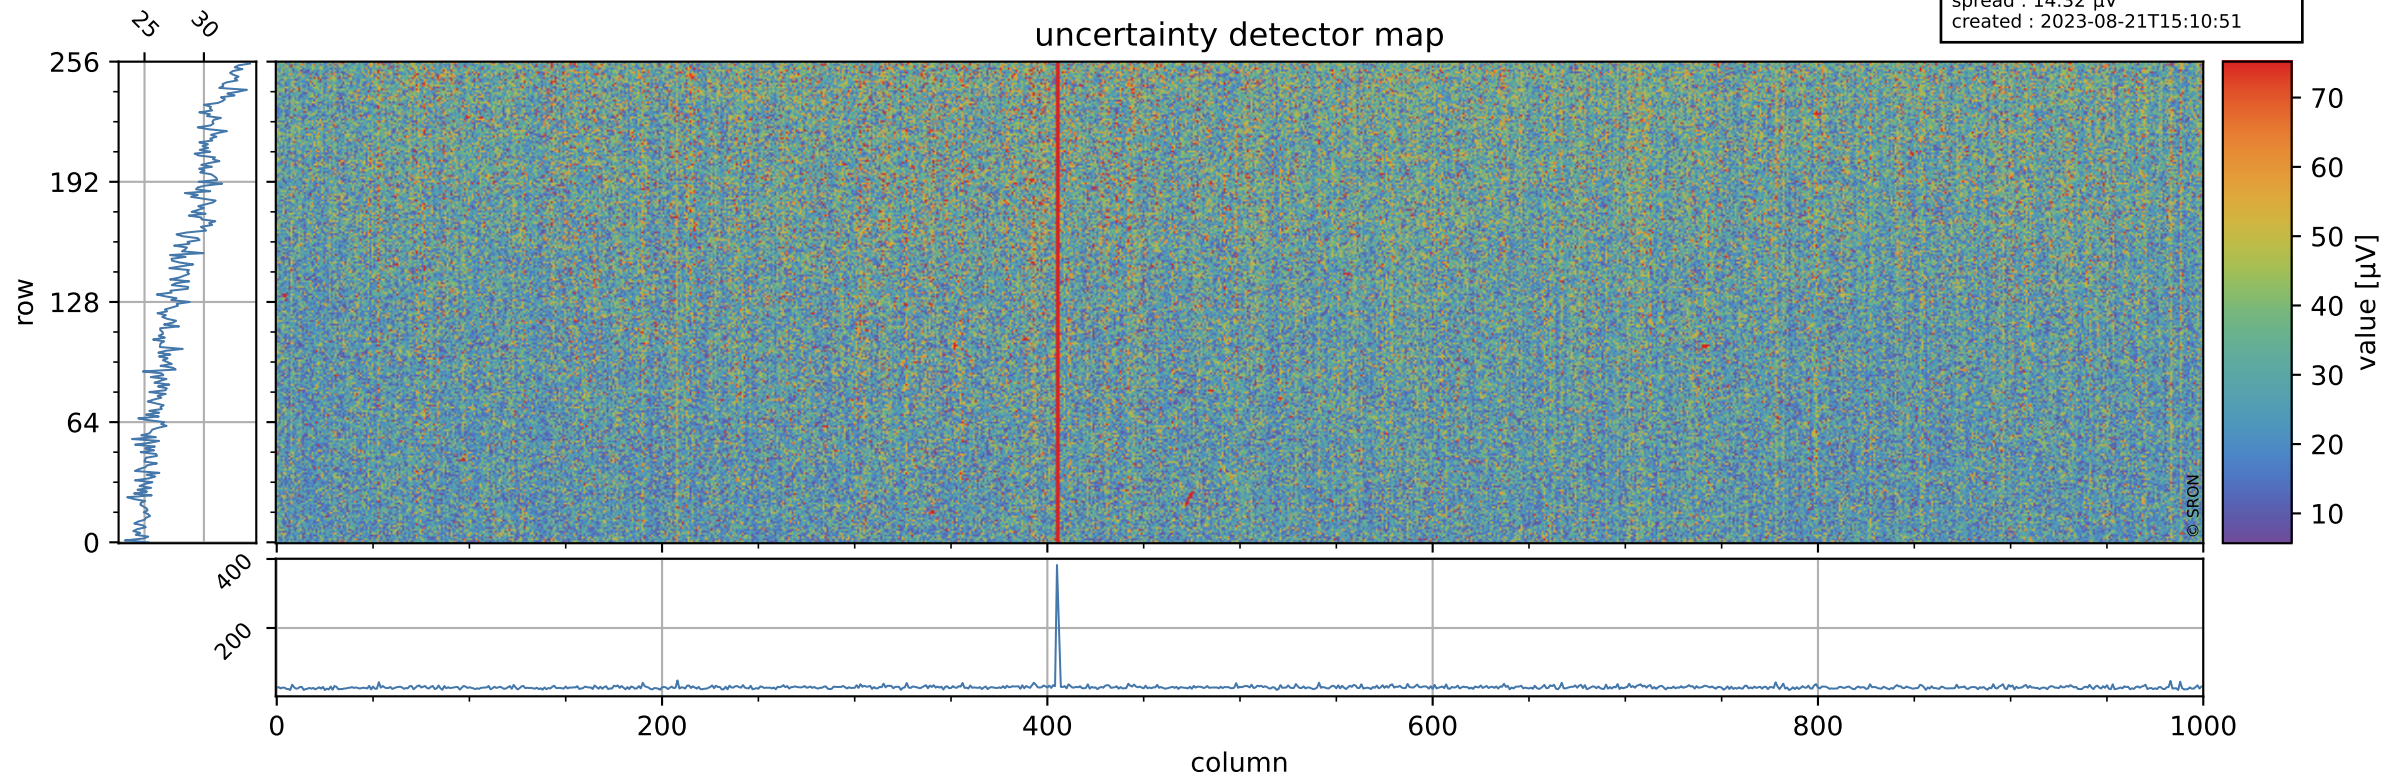

Tropomi SWIR offset (official)

orbits : 19 in [22147, 22192]
coverage : 2022-01-21 / 2022-01-24
median : 0.52593 V
spread : 0.035917 V
created : 2023-08-21T15:10:50

value detector map

Tropomi SWIR offset (official)

orbits : 19 in [22147, 22192]
coverage : 2022-01-21 / 2022-01-24
median : 28.24 μV
spread : 14.32 μV
created : 2023-08-21T15:10:51

Tropomi SWIR offset (official)

orbits : 19 in [22147, 22192]
coverage : 2022-01-21 / 2022-01-24
median : -0.08299 mV
spread : 0.41323 mV
created : 2023-08-21T15:10:51

value compared with SWIR offset CKD

Tropomi SWIR offset (official) ground-tracks of Sentinel-5P

orbits : 19 in [22147, 22192]
coverage : 2022-01-21 / 2022-01-24
created : 2023-08-21T15:10:51

Tropomi SWIR offset (official)

orbits : [2827, 22192]
coverage : 2018-04-30 / 2022-01-24
created : 2023-08-21T15:10:52

trend of detector median & temperatures