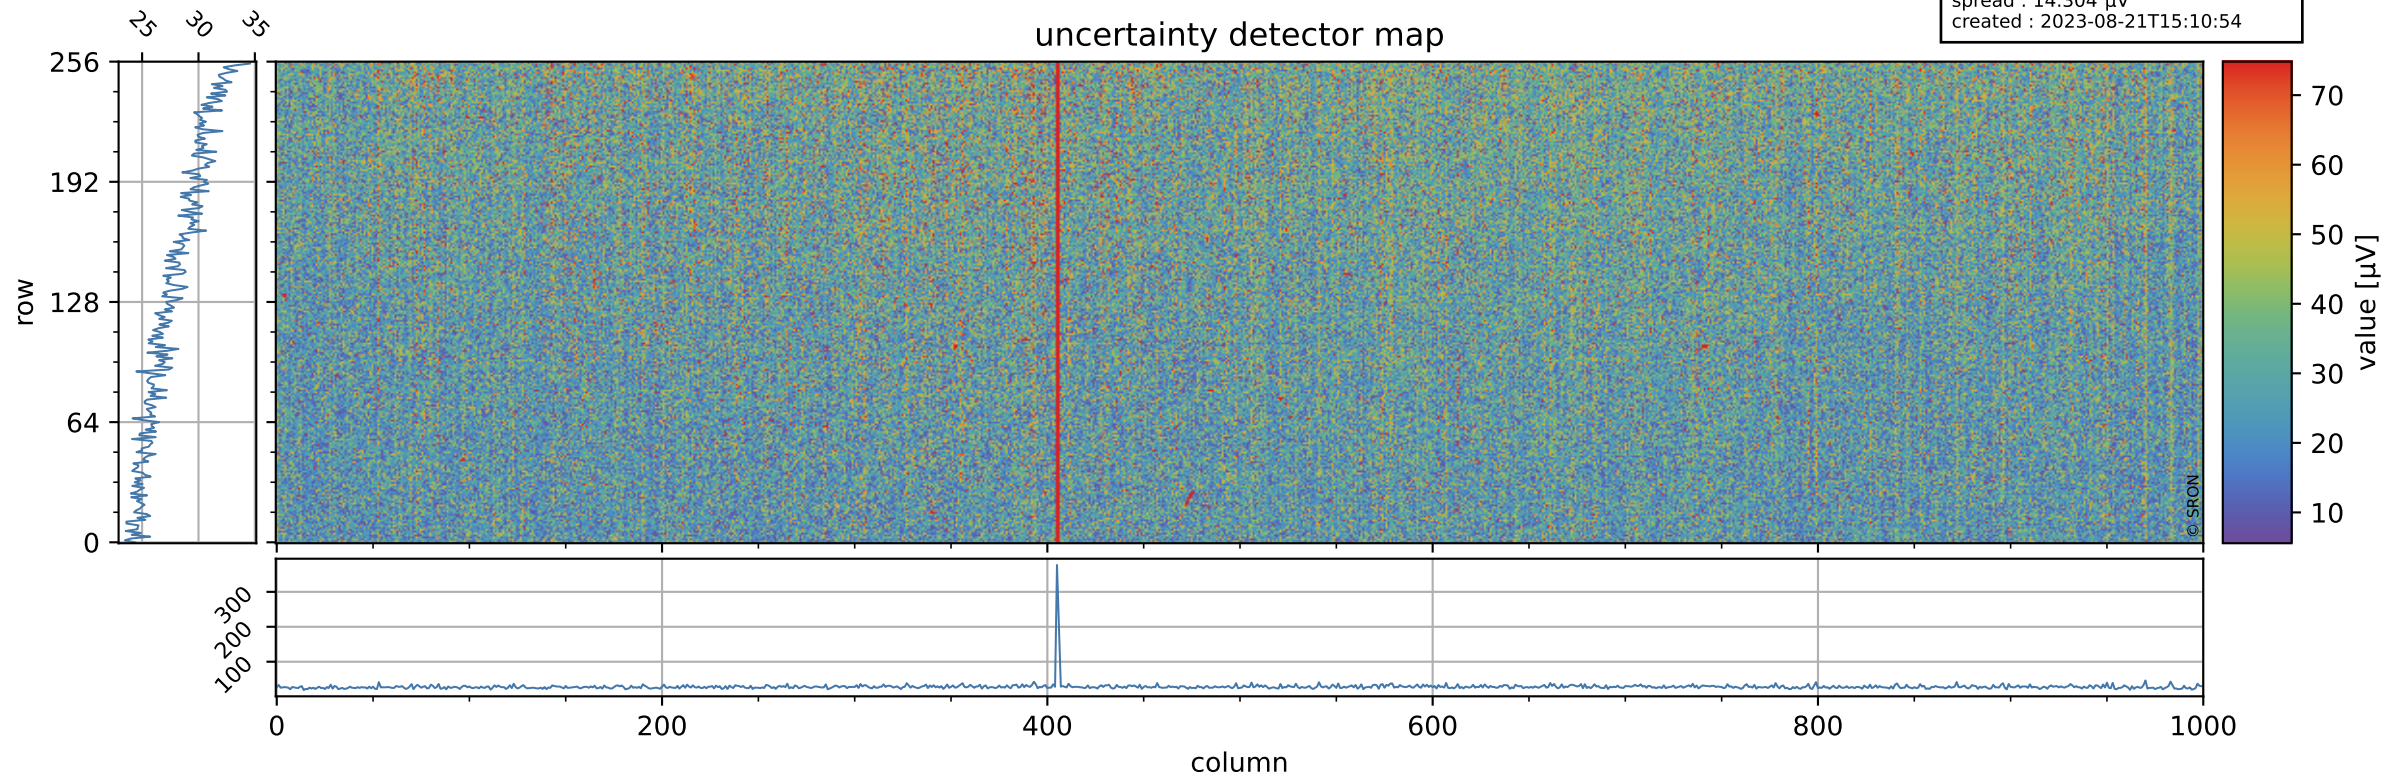

Tropomi SWIR offset (official)

orbits : 20 in [22162, 22207]
coverage : 2022-01-22 / 2022-01-25
median : 0.52594 V
spread : 0.035918 V
created : 2023-08-21T15:10:54

value detector map

Tropomi SWIR offset (official)

orbits : 20 in [22162, 22207]
coverage : 2022-01-22 / 2022-01-25
median : 28.078 μV
spread : 14.304 μV
created : 2023-08-21T15:10:54

Tropomi SWIR offset (official)

orbits : 20 in [22162, 22207]
coverage : 2022-01-22 / 2022-01-25
median : -0.072458 mV
spread : 0.4132 mV
created : 2023-08-21T15:10:54

value compared with SWIR offset CKD

Tropomi SWIR offset (official) ground-tracks of Sentinel-5P

orbits : 20 in [22162, 22207]
coverage : 2022-01-22 / 2022-01-25
created : 2023-08-21T15:10:55

Tropomi SWIR offset (official)

orbits : [2827, 22207]
coverage : 2018-04-30 / 2022-01-25
created : 2023-08-21T15:10:55

trend of detector median & temperatures