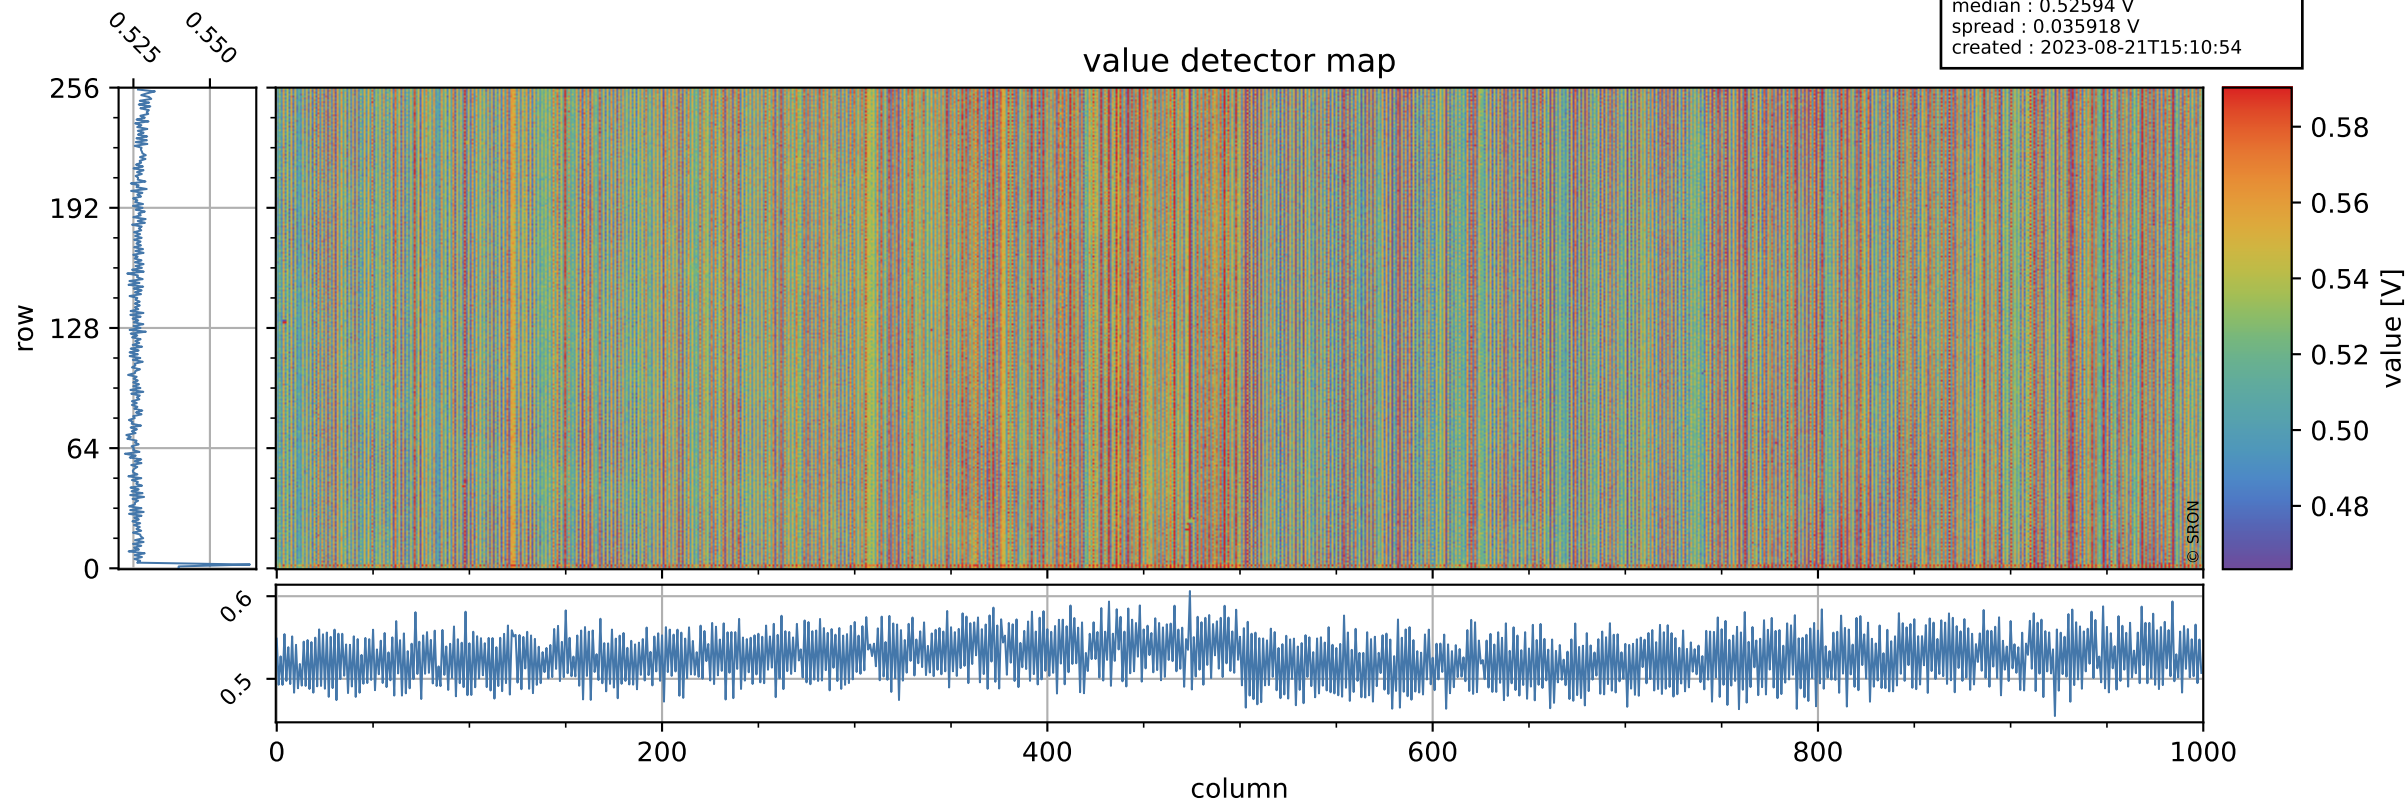

Tropomi SWIR offset (official)

orbits : 20 in [22162, 22207]
coverage : 2022-01-22 / 2022-01-25
median : 0.52594 V
spread : 0.035918 V
created : 2023-08-21T15:10:54

value detector map

Tropomi SWIR offset (official)

orbits : 20 in [22162, 22207]
coverage : 2022-01-22 / 2022-01-25
median : 28.078 μV
spread : 14.304 μV
created : 2023-08-21T15:10:54

Tropomi SWIR offset (official)

orbits : 20 in [22162, 22207]
coverage : 2022-01-22 / 2022-01-25
median : -0.072458 mV
spread : 0.4132 mV
created : 2023-08-21T15:10:54

value compared with SWIR offset CKD

Tropomi SWIR offset (official) ground-tracks of Sentinel-5P

orbits : 20 in [22162, 22207]
coverage : 2022-01-22 / 2022-01-25
created : 2023-08-21T15:10:55

Tropomi SWIR offset (official)

orbits : [2827, 22207]
coverage : 2018-04-30 / 2022-01-25
created : 2023-08-21T15:10:55

trend of detector median & temperatures