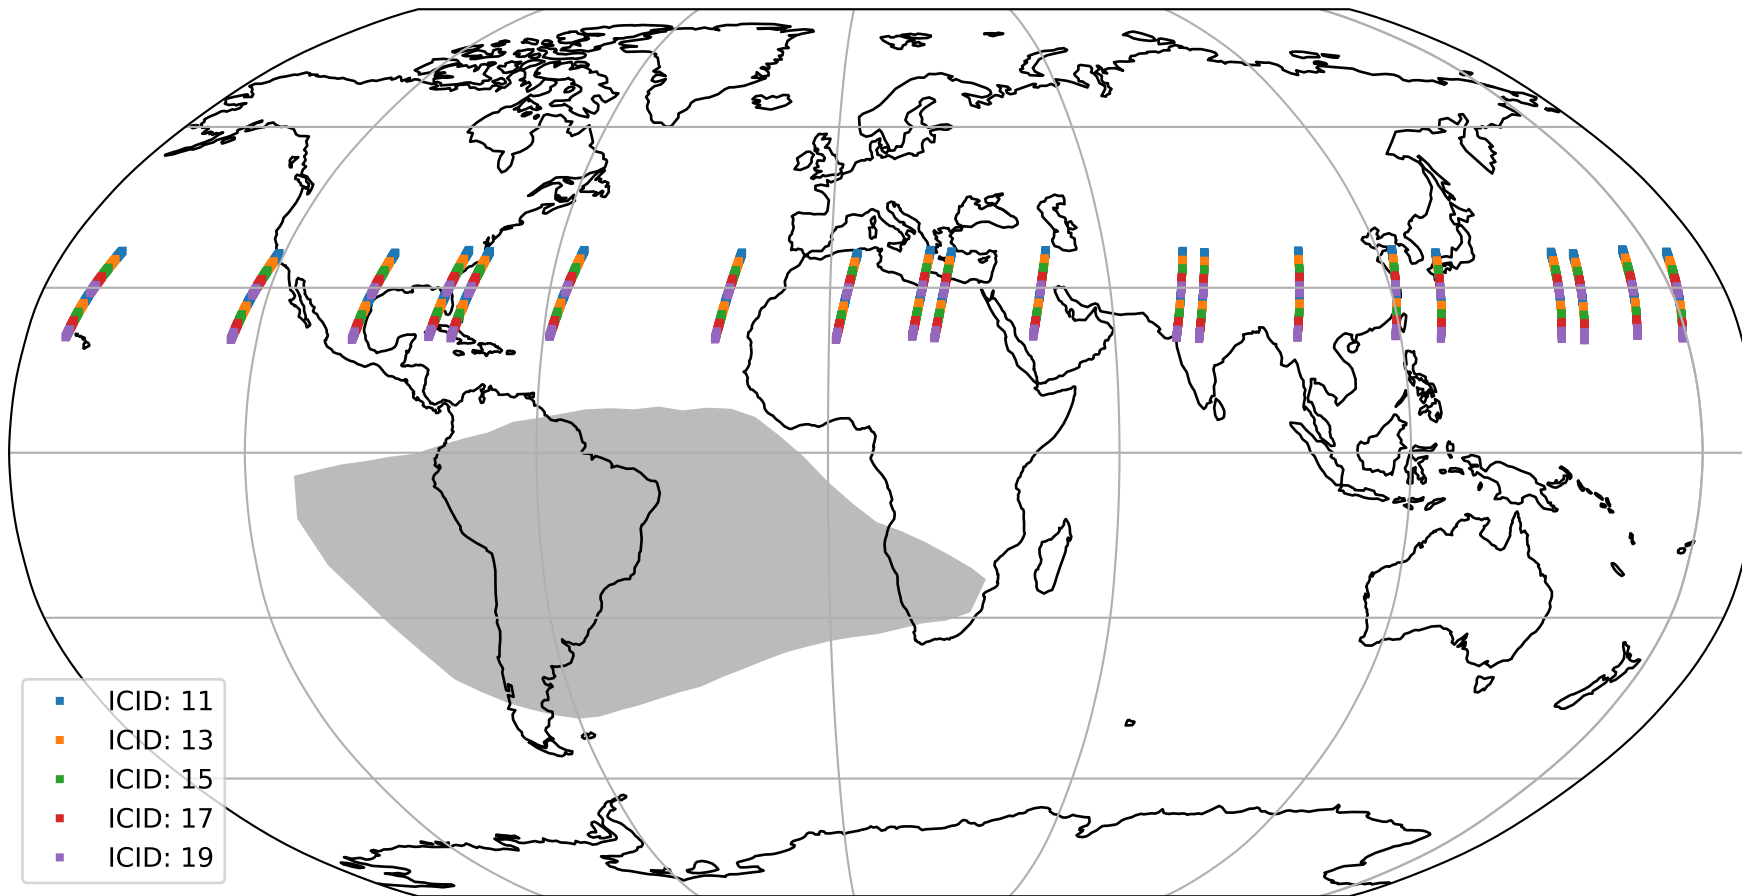

Tropomi SWIR offset (official)

orbits : 20 in [22162, 22207]
coverage : 2022-01-22 / 2022-01-25
median : 0.52594 V
spread : 0.035918 V
created : 2023-08-21T15:10:54

value detector map

Tropomi SWIR offset (official)

orbits : 20 in [22162, 22207]
coverage : 2022-01-22 / 2022-01-25
median : 28.078 μV
spread : 14.304 μV
created : 2023-08-21T15:10:54

Tropomi SWIR offset (official)

orbits : 20 in [22162, 22207]
coverage : 2022-01-22 / 2022-01-25
median : -0.072458 mV
spread : 0.4132 mV
created : 2023-08-21T15:10:54

value compared with SWIR offset CKD

Tropomi SWIR offset (official) ground-tracks of Sentinel-5P

orbits : 20 in [22162, 22207]
coverage : 2022-01-22 / 2022-01-25
created : 2023-08-21T15:10:55

Tropomi SWIR offset (official)

orbits : [2827, 22207]
coverage : 2018-04-30 / 2022-01-25
created : 2023-08-21T15:10:55

trend of detector median & temperatures