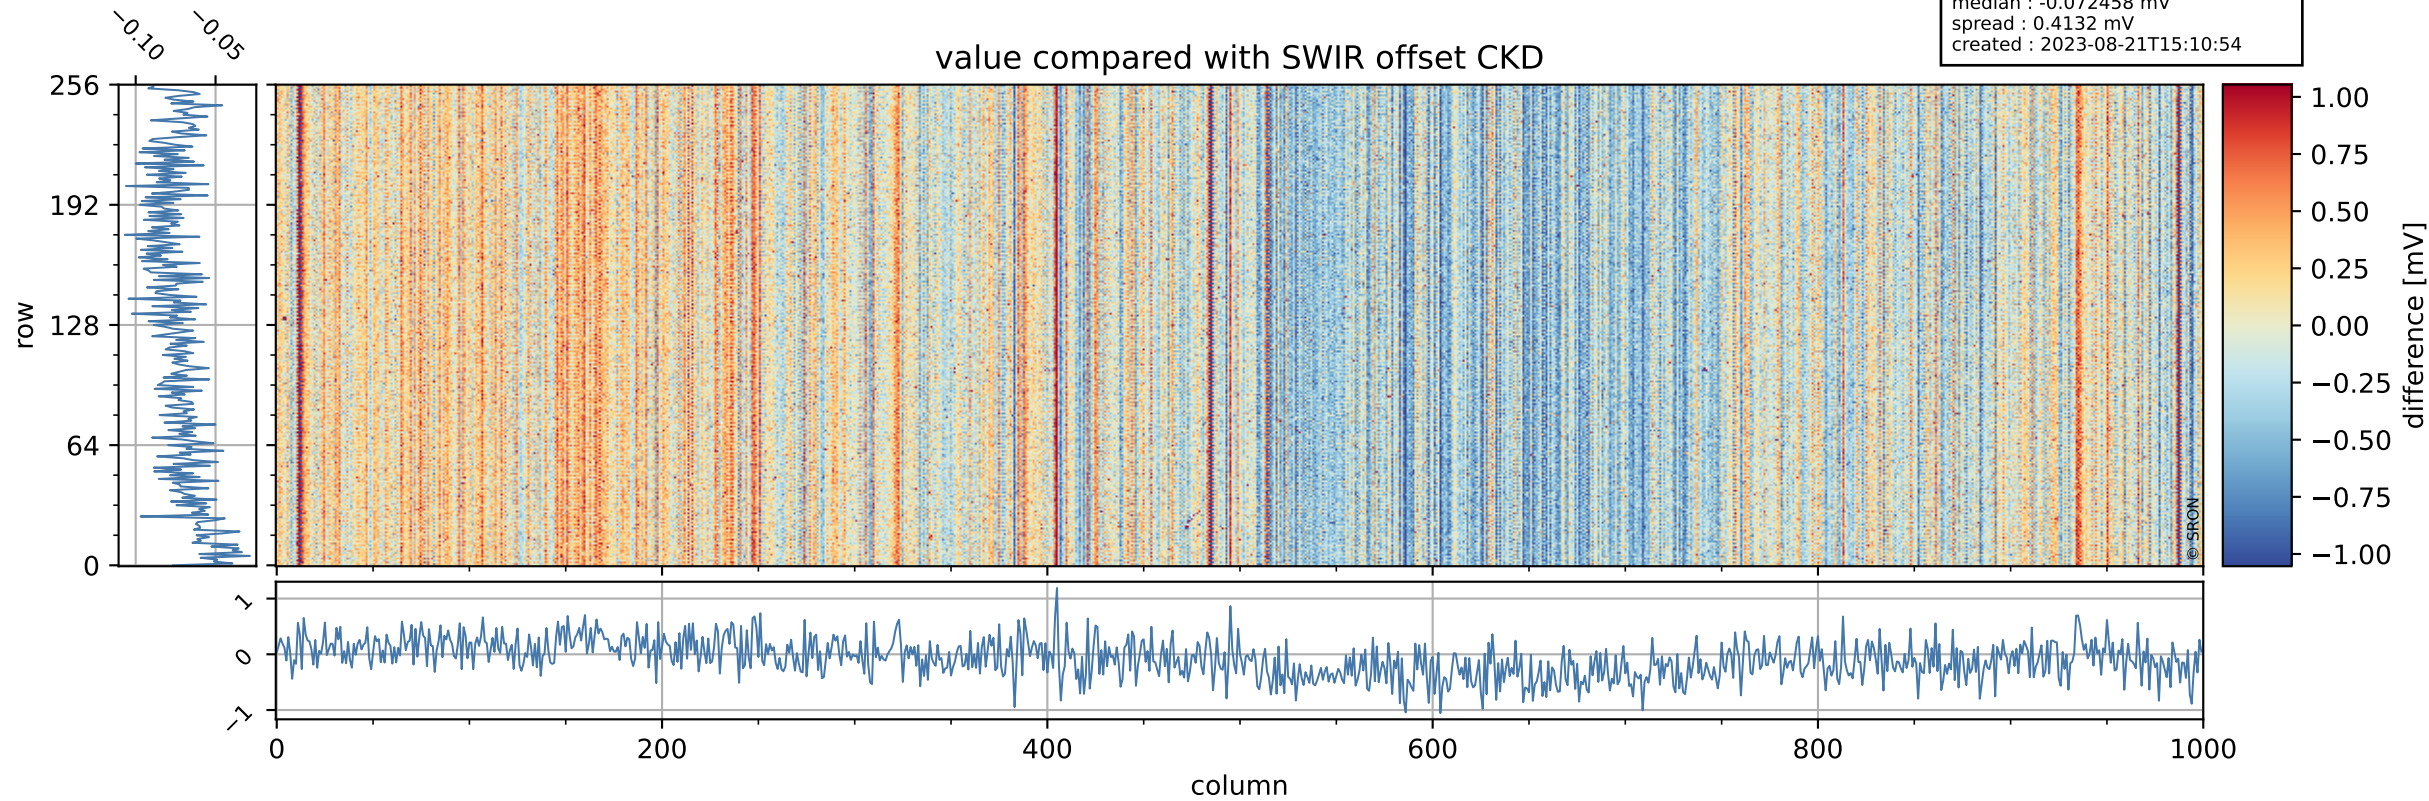

Tropomi SWIR offset (official)

orbits : 20 in [22162, 22207]
coverage : 2022-01-22 / 2022-01-25
median : 0.52594 V
spread : 0.035918 V
created : 2023-08-21T15:10:54

value detector map

Tropomi SWIR offset (official)

orbits : 20 in [22162, 22207]
coverage : 2022-01-22 / 2022-01-25
median : 28.078 μV
spread : 14.304 μV
created : 2023-08-21T15:10:54

Tropomi SWIR offset (official)

orbits : 20 in [22162, 22207]
coverage : 2022-01-22 / 2022-01-25
median : -0.072458 mV
spread : 0.4132 mV
created : 2023-08-21T15:10:54

value compared with SWIR offset CKD

Tropomi SWIR offset (official) ground-tracks of Sentinel-5P

orbits : 20 in [22162, 22207]
coverage : 2022-01-22 / 2022-01-25
created : 2023-08-21T15:10:55

Tropomi SWIR offset (official)

orbits : [2827, 22207]
coverage : 2018-04-30 / 2022-01-25
created : 2023-08-21T15:10:55

trend of detector median & temperatures