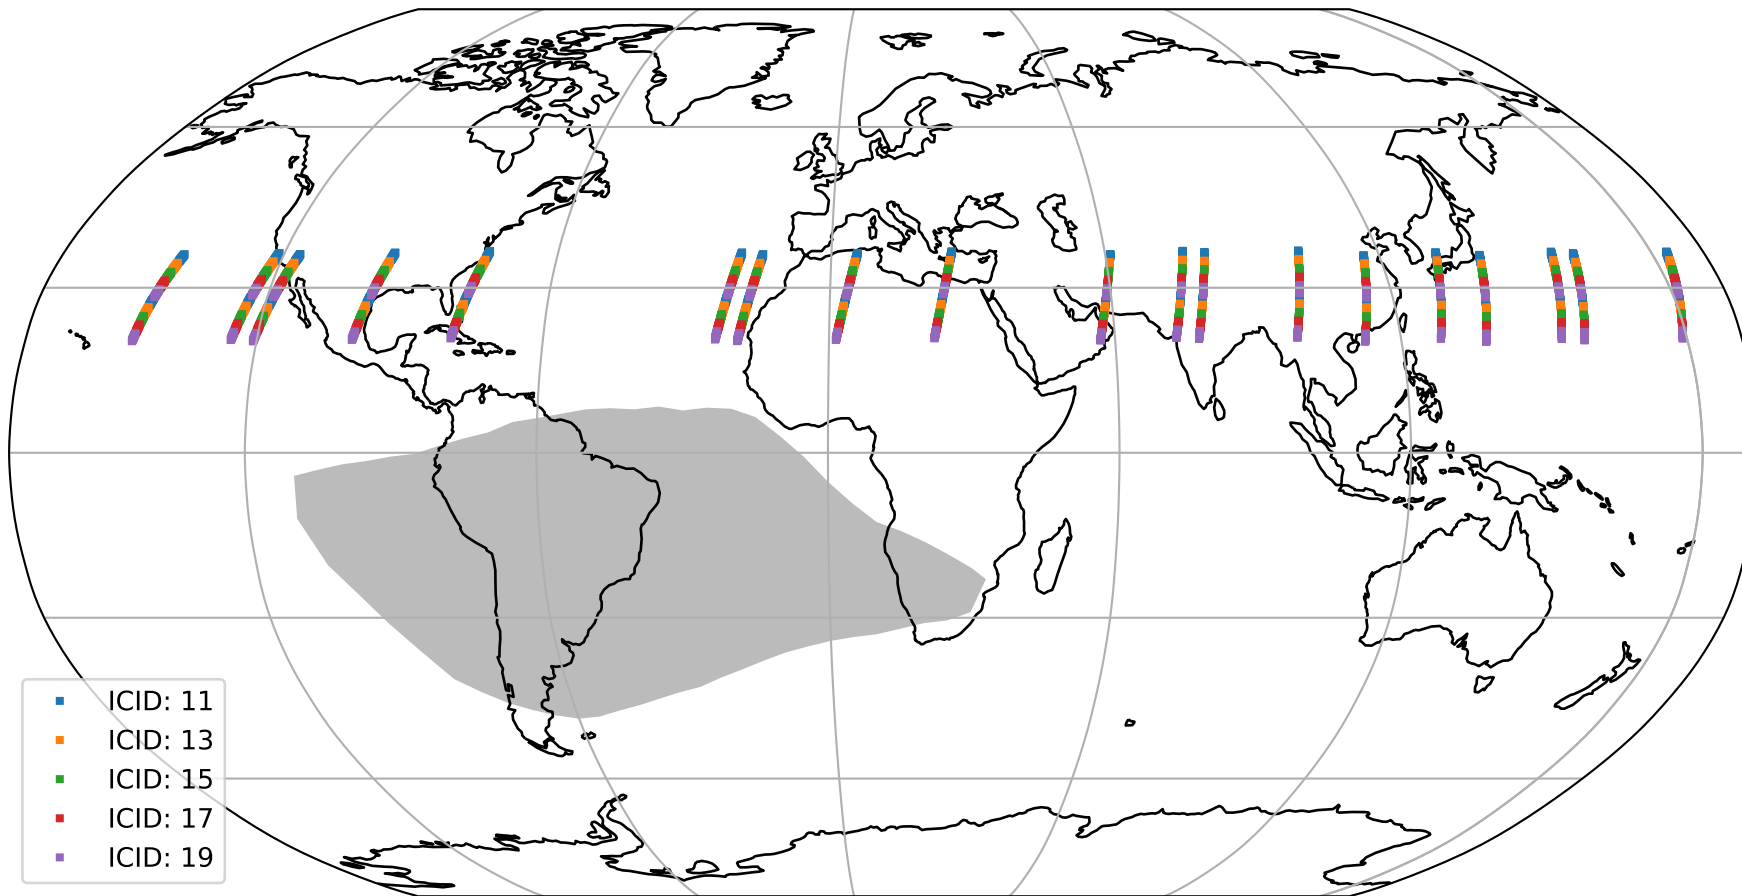

Tropomi SWIR offset (official)

orbits : 19 in [22177, 22222]
coverage : 2022-01-23 / 2022-01-26
median : 0.52596 V
spread : 0.035918 V
created : 2023-08-21T15:10:57

value detector map

Tropomi SWIR offset (official)

orbits : 19 in [22177, 22222]
coverage : 2022-01-23 / 2022-01-26
median : 28.689 μV
spread : 14.523 μV
created : 2023-08-21T15:10:57

Tropomi SWIR offset (official)

orbits : 19 in [22177, 22222]
coverage : 2022-01-23 / 2022-01-26
median : -0.051477 mV
spread : 0.4091 mV
created : 2023-08-21T15:10:58

value compared with SWIR offset CKD

Tropomi SWIR offset (official) ground-tracks of Sentinel-5P

orbits : 19 in [22177, 22222]
coverage : 2022-01-23 / 2022-01-26
created : 2023-08-21T15:10:58

Tropomi SWIR offset (official)

orbits : [2827, 22222]
coverage : 2018-04-30 / 2022-01-26
created : 2023-08-21T15:10:59

trend of detector median & temperatures