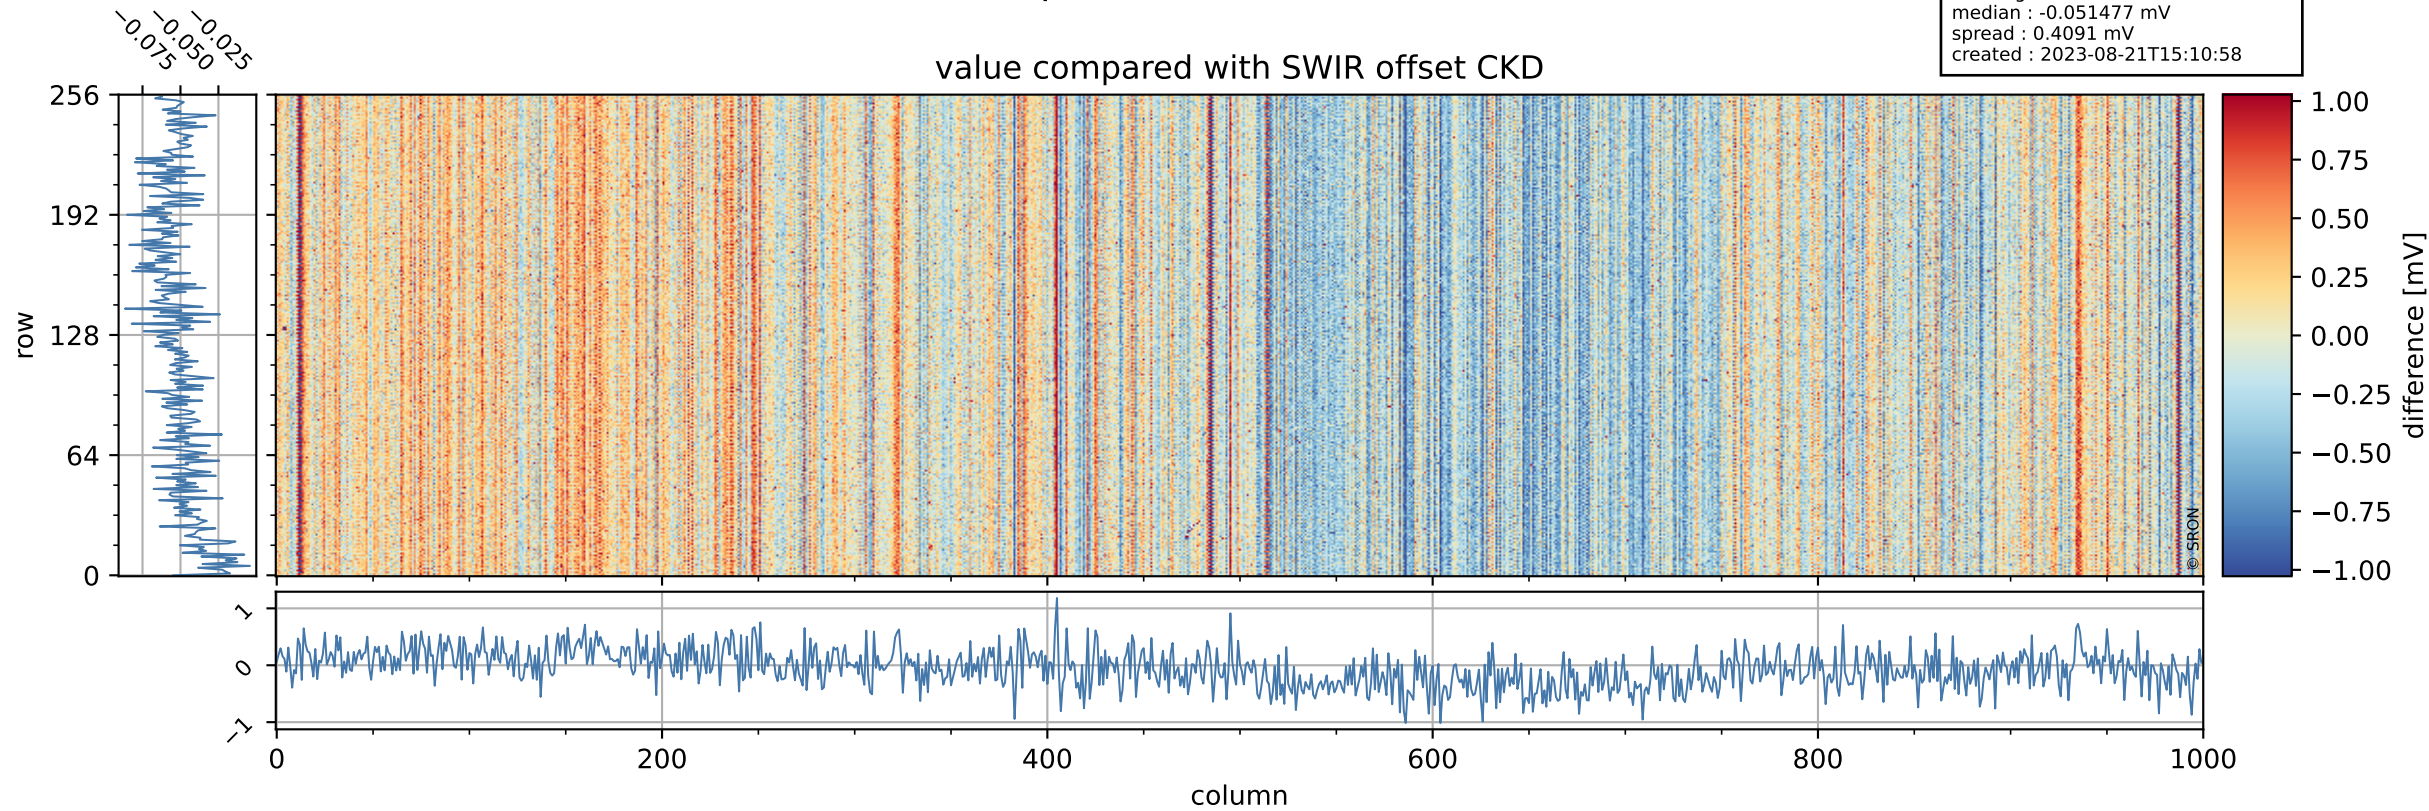

Tropomi SWIR offset (official)

orbits : 19 in [22177, 22222]
coverage : 2022-01-23 / 2022-01-26
median : 0.52596 V
spread : 0.035918 V
created : 2023-08-21T15:10:57

value detector map

Tropomi SWIR offset (official)

orbits : 19 in [22177, 22222]
coverage : 2022-01-23 / 2022-01-26
median : 28.689 μV
spread : 14.523 μV
created : 2023-08-21T15:10:57

Tropomi SWIR offset (official)

orbits : 19 in [22177, 22222]
coverage : 2022-01-23 / 2022-01-26
median : -0.051477 mV
spread : 0.4091 mV
created : 2023-08-21T15:10:58

value compared with SWIR offset CKD

Tropomi SWIR offset (official) ground-tracks of Sentinel-5P

orbits : 19 in [22177, 22222]
coverage : 2022-01-23 / 2022-01-26
created : 2023-08-21T15:10:58

Tropomi SWIR offset (official)

orbits : [2827, 22222]
coverage : 2018-04-30 / 2022-01-26
created : 2023-08-21T15:10:59

trend of detector median & temperatures