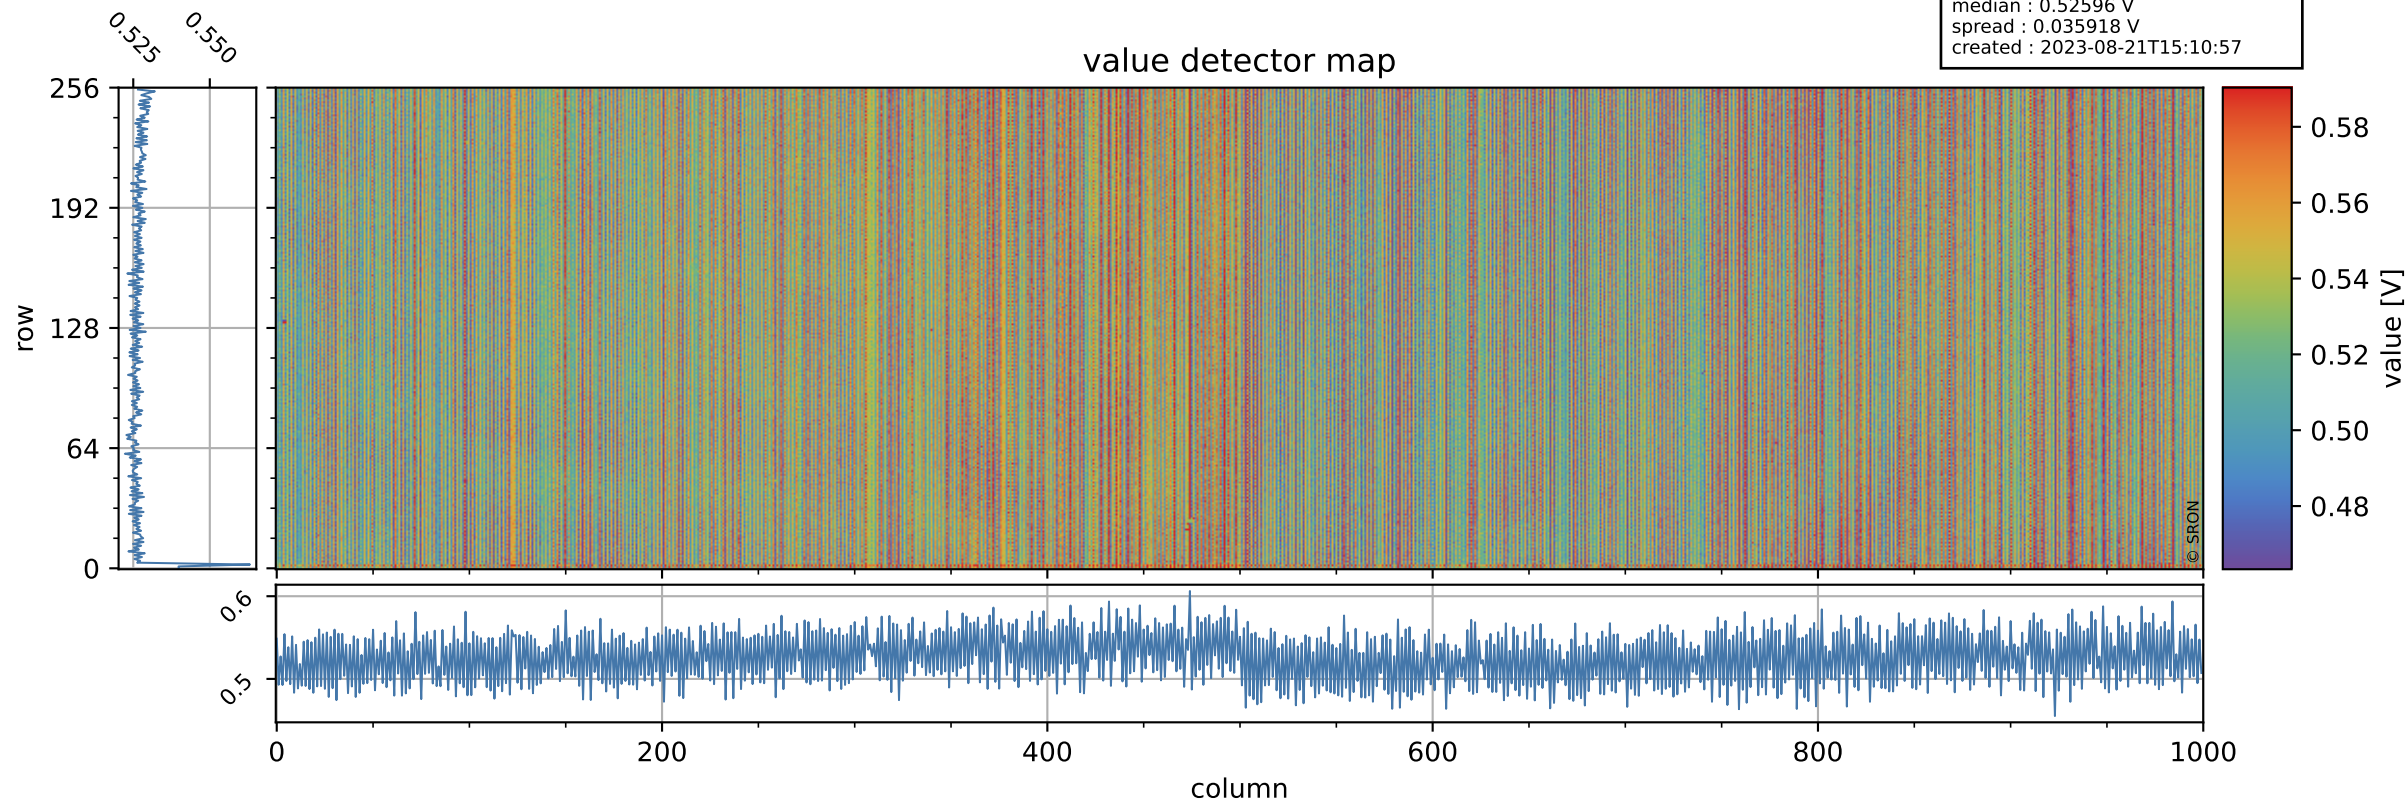

Tropomi SWIR offset (official)

orbits : 19 in [22177, 22222]
coverage : 2022-01-23 / 2022-01-26
median : 0.52596 V
spread : 0.035918 V
created : 2023-08-21T15:10:57

value detector map

Tropomi SWIR offset (official)

orbits : 19 in [22177, 22222]
coverage : 2022-01-23 / 2022-01-26
median : 28.689 μV
spread : 14.523 μV
created : 2023-08-21T15:10:57

Tropomi SWIR offset (official)

orbits : 19 in [22177, 22222]
coverage : 2022-01-23 / 2022-01-26
median : -0.051477 mV
spread : 0.4091 mV
created : 2023-08-21T15:10:58

value compared with SWIR offset CKD

Tropomi SWIR offset (official) ground-tracks of Sentinel-5P

orbits : 19 in [22177, 22222]
coverage : 2022-01-23 / 2022-01-26
created : 2023-08-21T15:10:58

Tropomi SWIR offset (official)

orbits : [2827, 22222]
coverage : 2018-04-30 / 2022-01-26
created : 2023-08-21T15:10:59

trend of detector median & temperatures