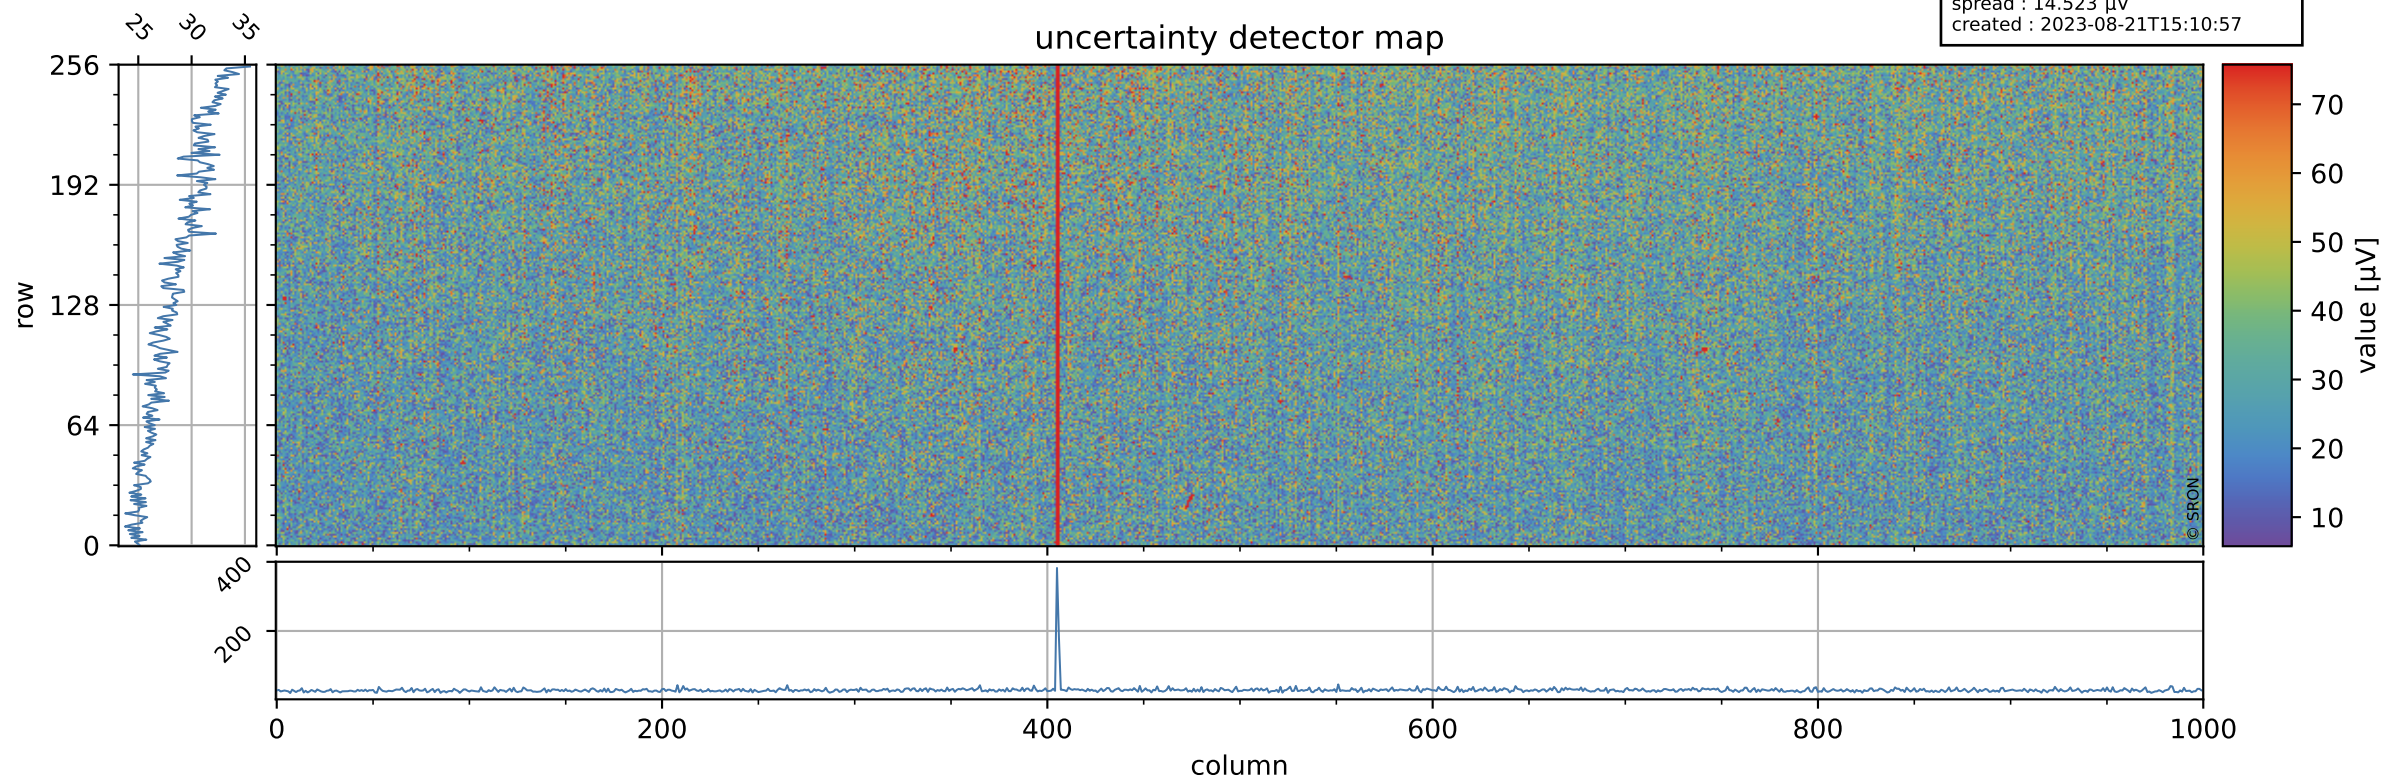

Tropomi SWIR offset (official)

orbits : 19 in [22177, 22222]
coverage : 2022-01-23 / 2022-01-26
median : 0.52596 V
spread : 0.035918 V
created : 2023-08-21T15:10:57

value detector map

Tropomi SWIR offset (official)

orbits : 19 in [22177, 22222]
coverage : 2022-01-23 / 2022-01-26
median : 28.689 μV
spread : 14.523 μV
created : 2023-08-21T15:10:57

Tropomi SWIR offset (official)

orbits : 19 in [22177, 22222]
coverage : 2022-01-23 / 2022-01-26
median : -0.051477 mV
spread : 0.4091 mV
created : 2023-08-21T15:10:58

value compared with SWIR offset CKD

Tropomi SWIR offset (official) ground-tracks of Sentinel-5P

orbits : 19 in [22177, 22222]
coverage : 2022-01-23 / 2022-01-26
created : 2023-08-21T15:10:58

Tropomi SWIR offset (official)

orbits : [2827, 22222]
coverage : 2018-04-30 / 2022-01-26
created : 2023-08-21T15:10:59

trend of detector median & temperatures