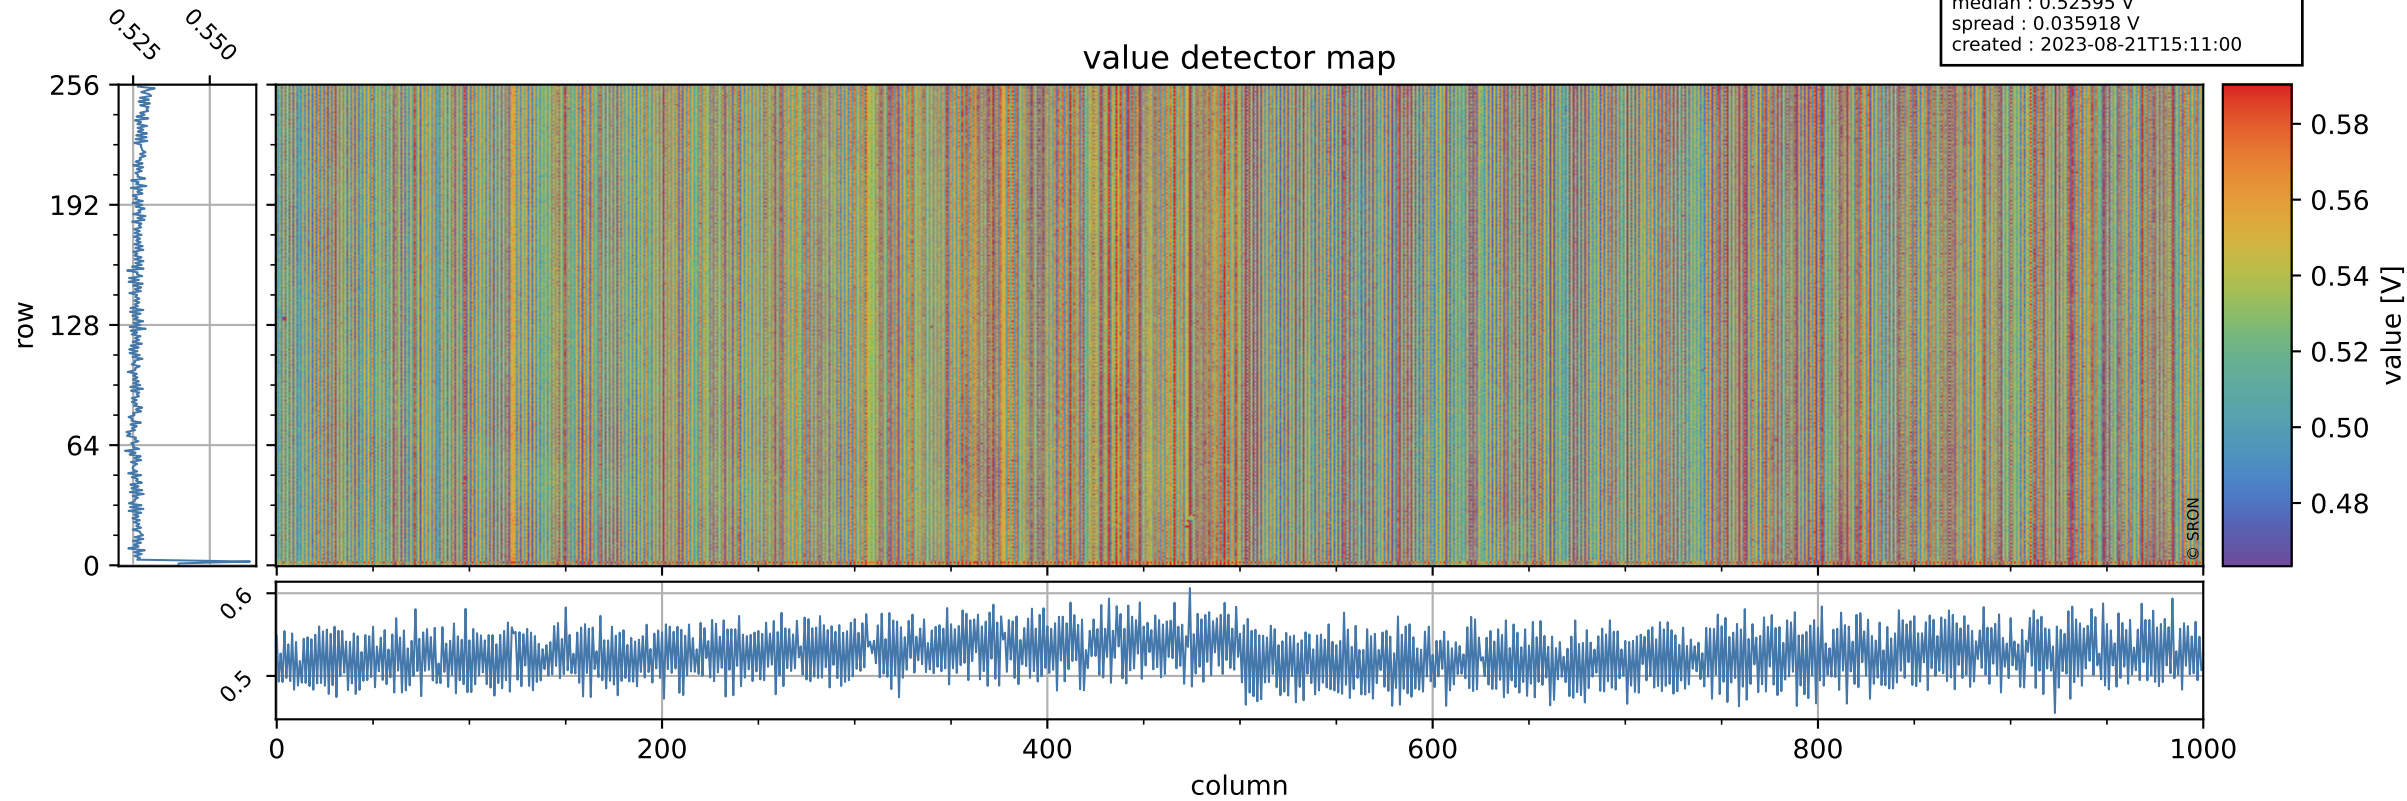

# Tropomi SWIR offset (official)

orbits : 20 in [22192, 22237]  
coverage : 2022-01-24 / 2022-01-27  
median : 0.52595 V  
spread : 0.035918 V  
created : 2023-08-21T15:11:00

## value detector map

# Tropomi SWIR offset (official)

orbits : 20 in [22192, 22237]  
coverage : 2022-01-24 / 2022-01-27  
median : 28.459  $\mu\text{V}$   
spread : 14.456  $\mu\text{V}$   
created : 2023-08-21T15:11:01

# Tropomi SWIR offset (official) ground-tracks of Sentinel-5P

orbits : 20 in [22192, 22237]  
coverage : 2022-01-24 / 2022-01-27  
created : 2023-08-21T15:11:02