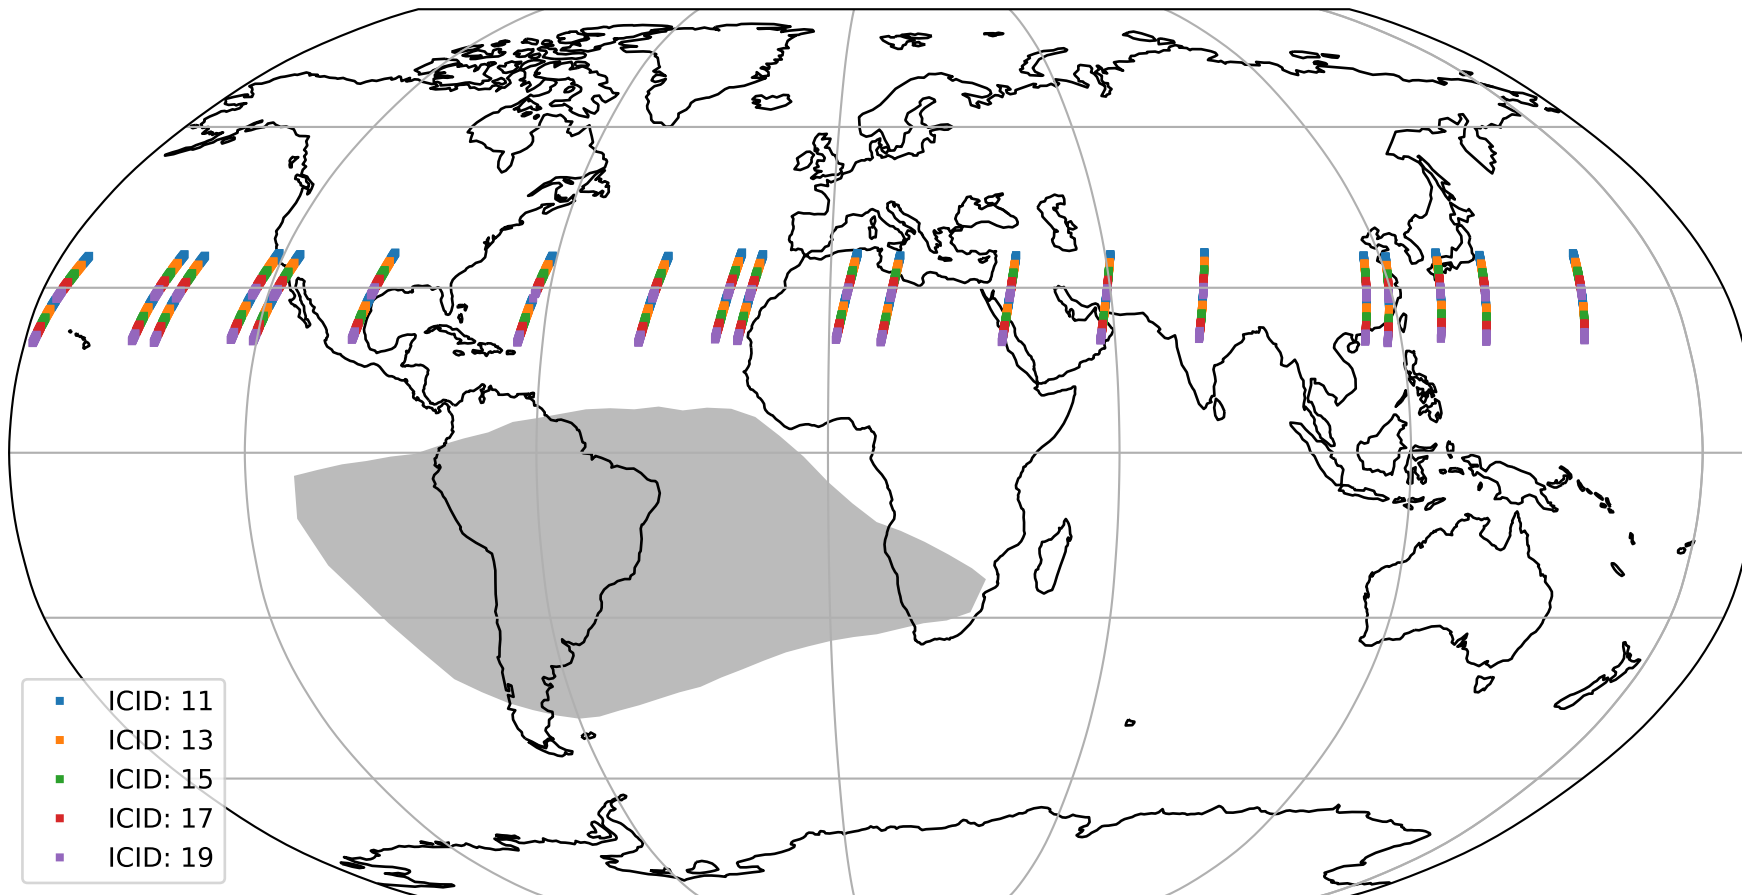

# Tropomi SWIR offset (official)

orbits : 20 in [22192, 22237]  
coverage : 2022-01-24 / 2022-01-27  
median : 28.459  $\mu\text{V}$   
spread : 14.456  $\mu\text{V}$   
created : 2023-08-21T15:11:01

# Tropomi SWIR offset (official)

orbits : 20 in [22192, 22237]  
coverage : 2022-01-24 / 2022-01-27  
median : -0.058014 mV  
spread : 0.411141 mV  
created : 2023-08-21T15:11:01

value compared with SWIR offset CKD

# Tropomi SWIR offset (official) ground-tracks of Sentinel-5P

orbits : 20 in [22192, 22237]  
coverage : 2022-01-24 / 2022-01-27  
created : 2023-08-21T15:11:02

# Tropomi SWIR offset (official)

orbits : [2827, 22237]  
coverage : 2018-04-30 / 2022-01-27  
created : 2023-08-21T15:11:02