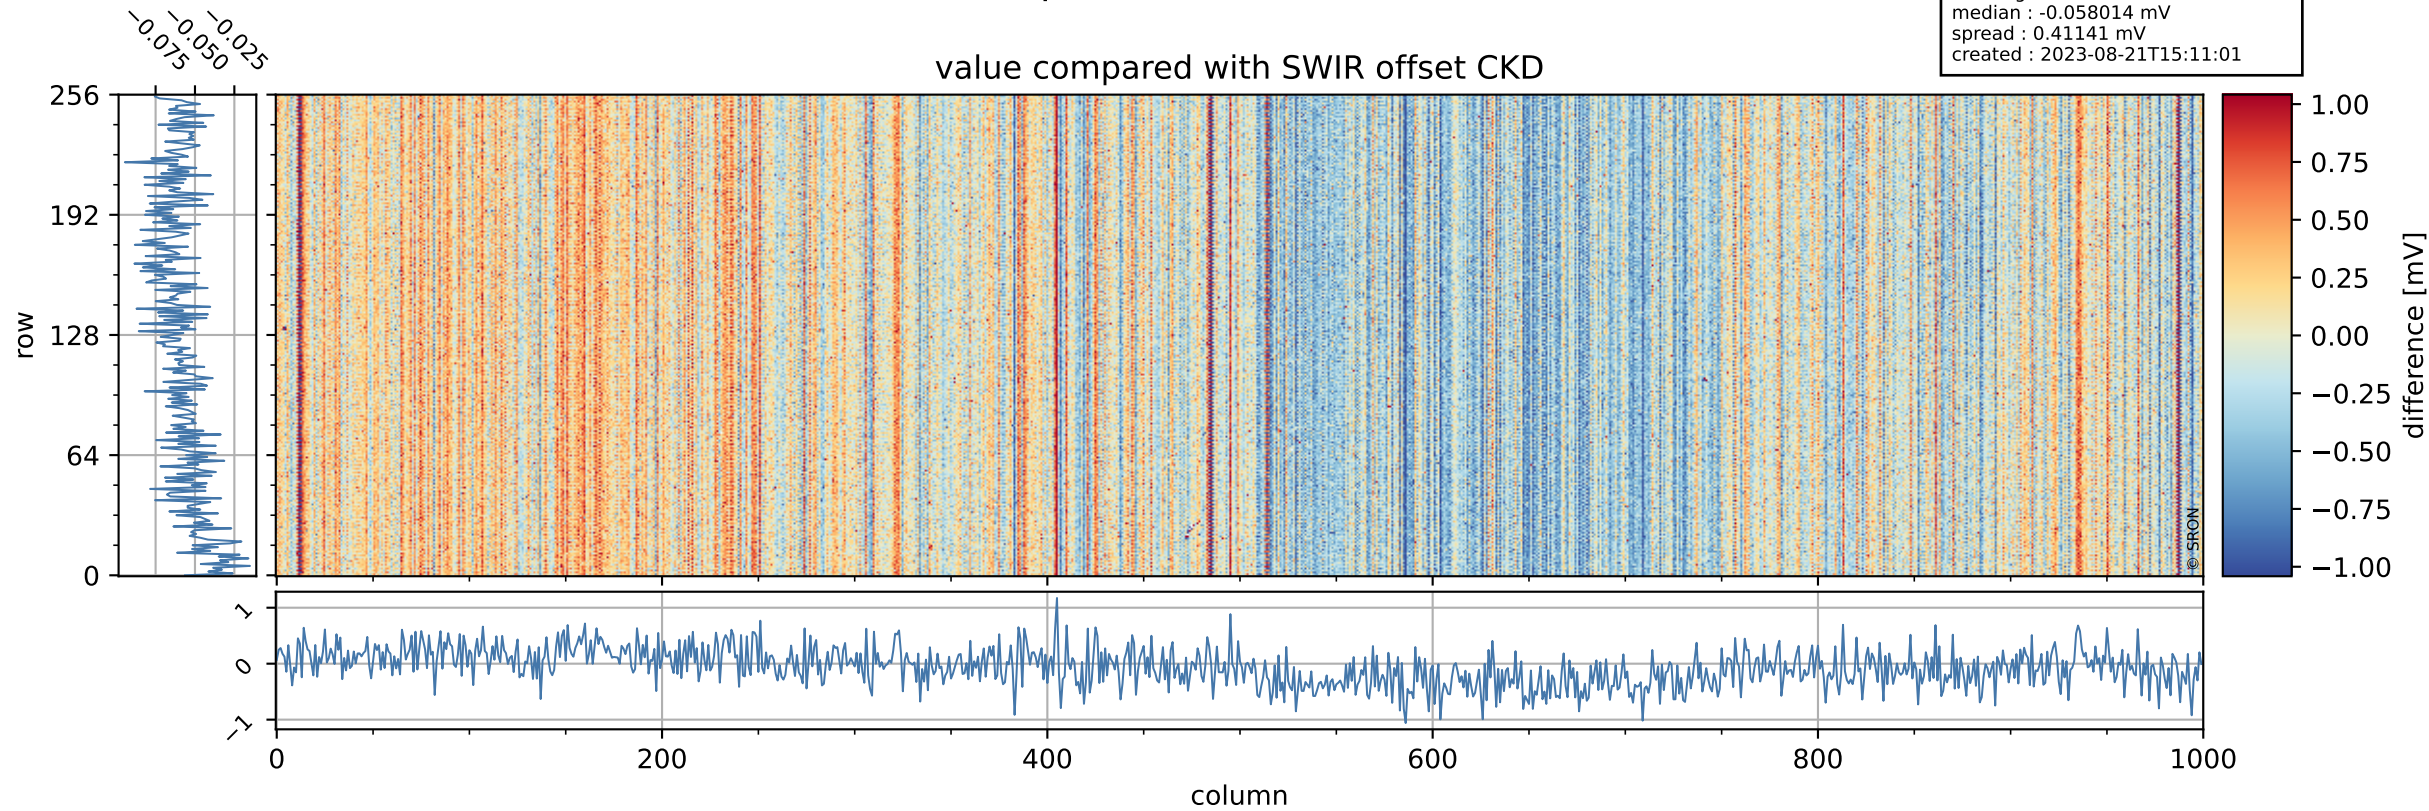

## value detector map

# Tropomi SWIR offset (official)

orbits : 20 in [22192, 22237]  
coverage : 2022-01-24 / 2022-01-27  
median : 28.459  $\mu\text{V}$   
spread : 14.456  $\mu\text{V}$   
created : 2023-08-21T15:11:01

# Tropomi SWIR offset (official)

orbits : 20 in [22192, 22237]  
coverage : 2022-01-24 / 2022-01-27  
median : -0.058014 mV  
spread : 0.411141 mV  
created : 2023-08-21T15:11:01

value compared with SWIR offset CKD

# Tropomi SWIR offset (official) ground-tracks of Sentinel-5P

orbits : 20 in [22192, 22237]  
coverage : 2022-01-24 / 2022-01-27  
created : 2023-08-21T15:11:02