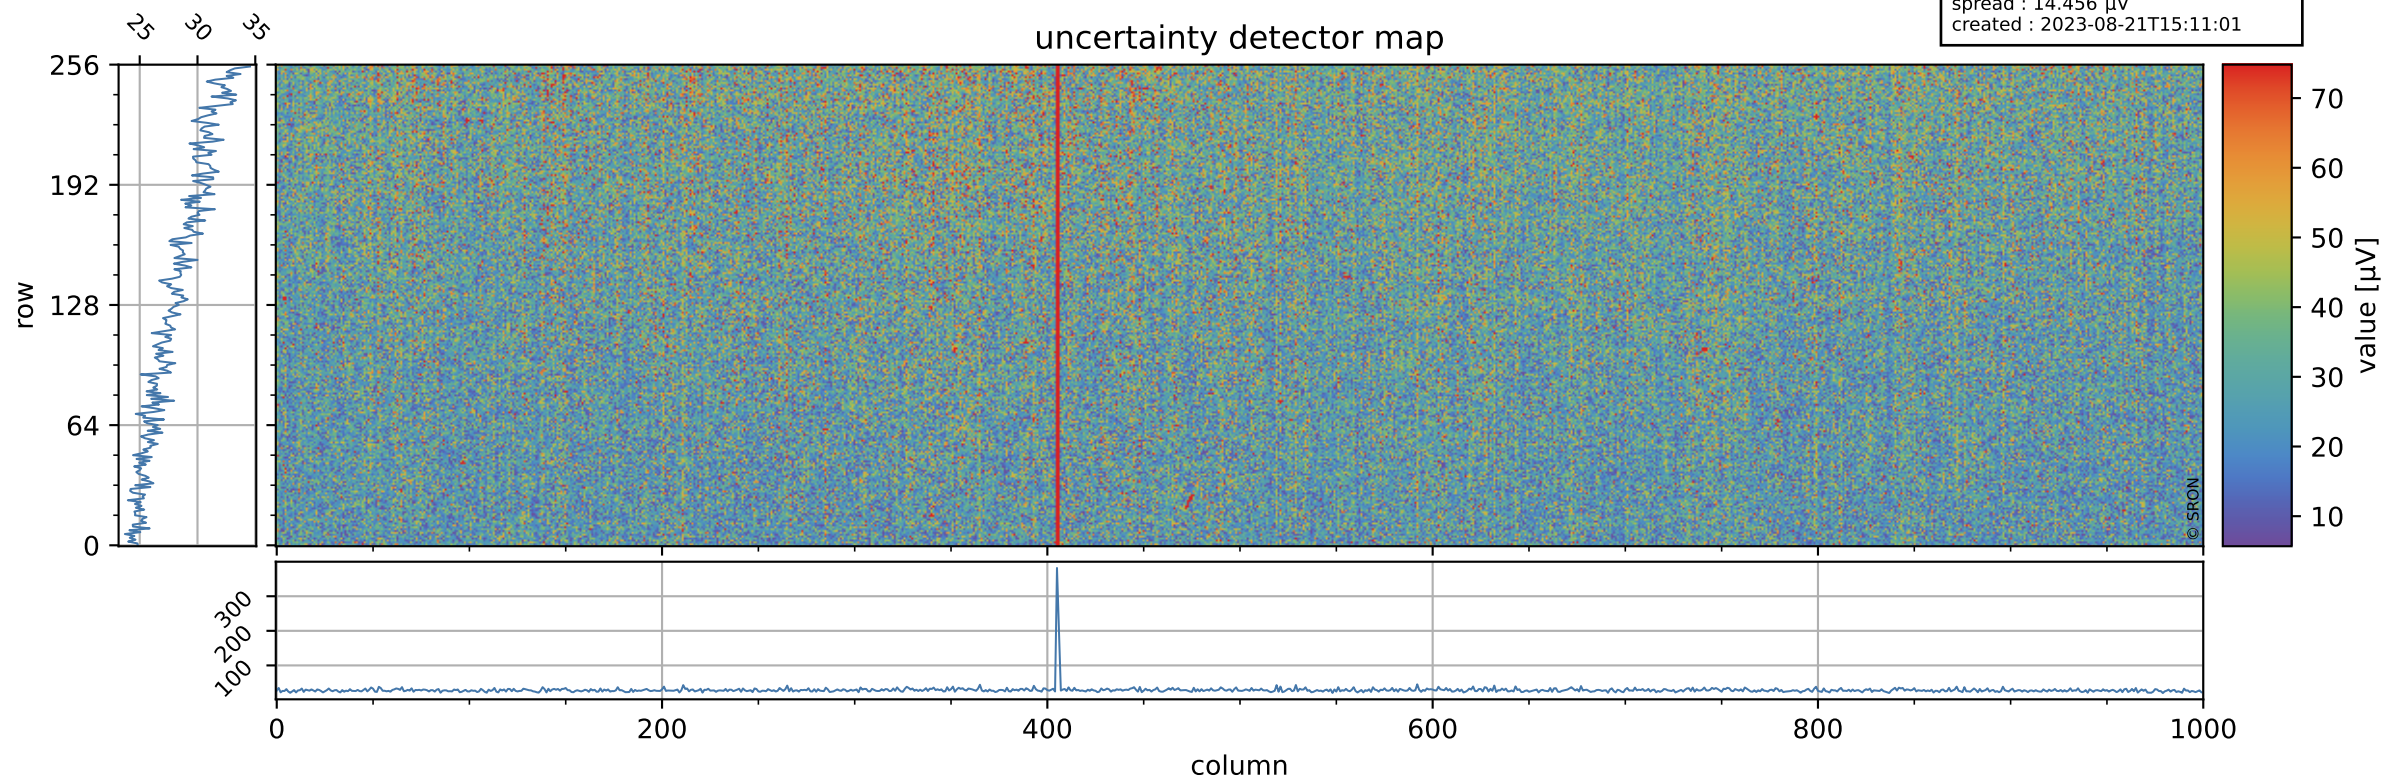

# Tropomi SWIR offset (official)

orbits : 20 in [22192, 22237]  
coverage : 2022-01-24 / 2022-01-27  
median : 0.52595 V  
spread : 0.035918 V  
created : 2023-08-21T15:11:00

## value detector map

# Tropomi SWIR offset (official)

orbits : 20 in [22192, 22237]  
coverage : 2022-01-24 / 2022-01-27  
median : 28.459  $\mu\text{V}$   
spread : 14.456  $\mu\text{V}$   
created : 2023-08-21T15:11:01

# Tropomi SWIR offset (official) ground-tracks of Sentinel-5P

orbits : 20 in [22192, 22237]  
coverage : 2022-01-24 / 2022-01-27  
created : 2023-08-21T15:11:02