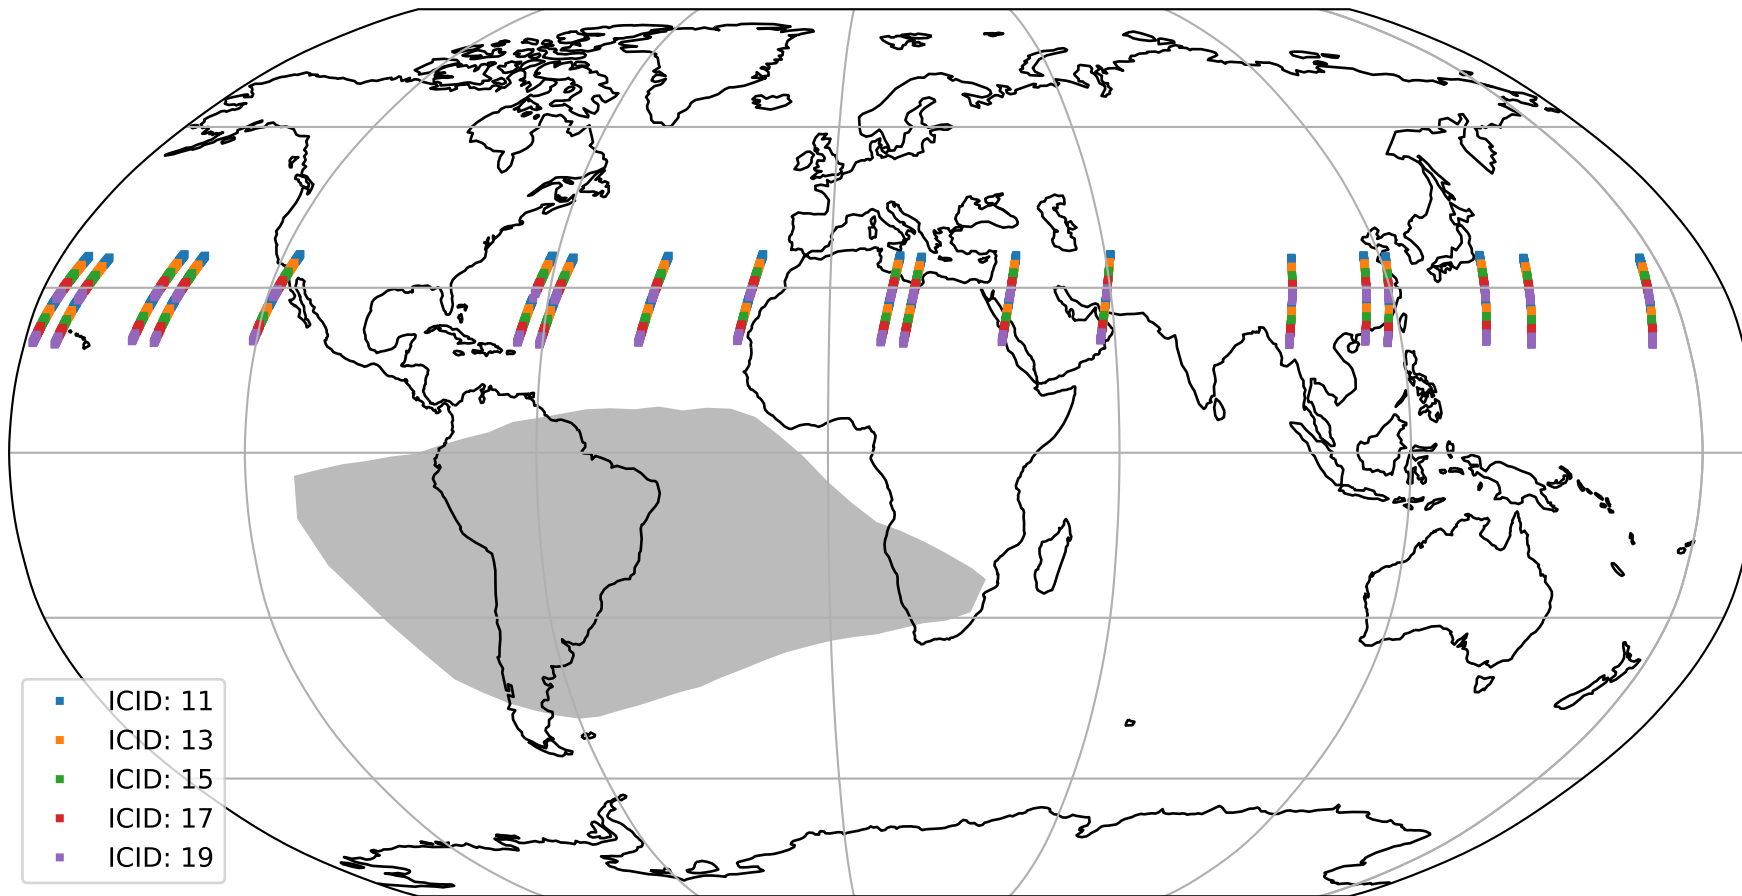

# Tropomi SWIR offset (official)

orbits : 19 in [22207, 22252]  
coverage : 2022-01-25 / 2022-01-28  
median : 28.16  $\mu\text{V}$   
spread : 14.332  $\mu\text{V}$   
created : 2023-08-21T15:11:04

# Tropomi SWIR offset (official)

orbits : 19 in [22207, 22252]  
coverage : 2022-01-25 / 2022-01-28  
median : -0.059349 mV  
spread : 0.41093 mV  
created : 2023-08-21T15:11:04

value compared with SWIR offset CKD

# Tropomi SWIR offset (official) ground-tracks of Sentinel-5P

orbits : 19 in [22207, 22252]  
coverage : 2022-01-25 / 2022-01-28  
created : 2023-08-21T15:11:04

# Tropomi SWIR offset (official)

orbits : [2827, 22252]  
coverage : 2018-04-30 / 2022-01-28  
created : 2023-08-21T15:11:05