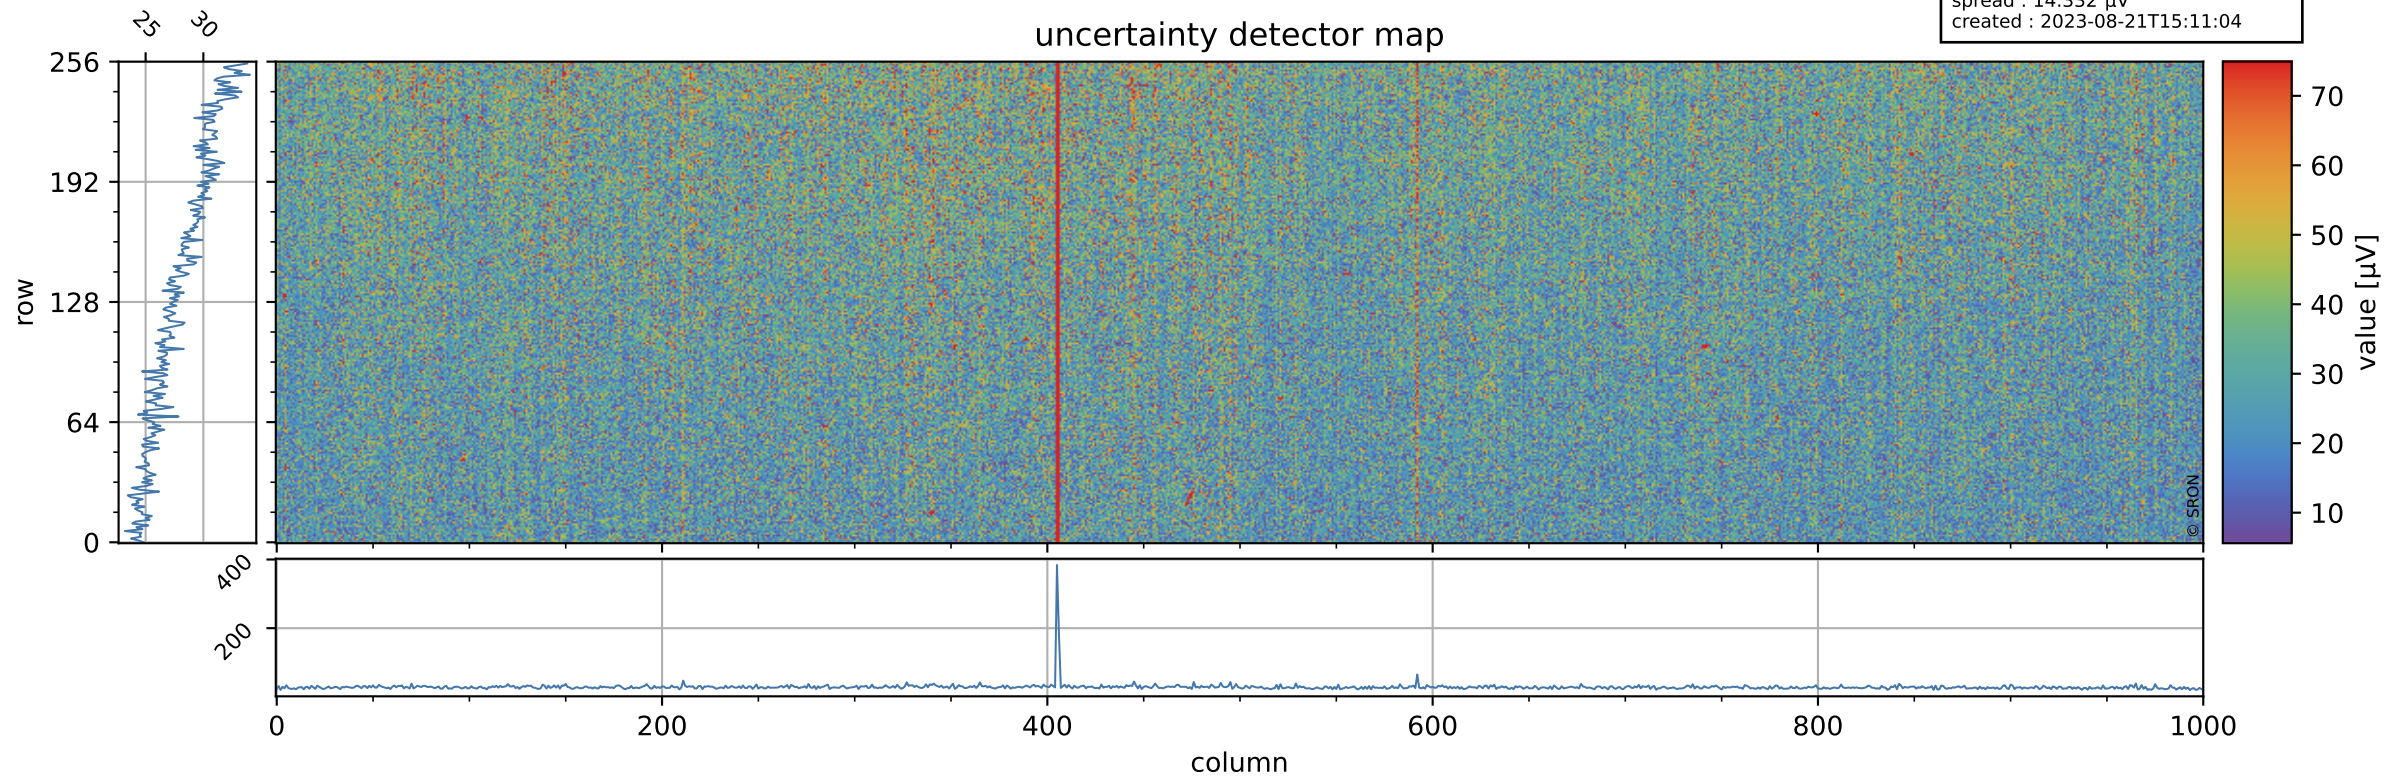

# Tropomi SWIR offset (official)

orbits : 19 in [22207, 22252]  
coverage : 2022-01-25 / 2022-01-28  
median : 0.52595 V  
spread : 0.035919 V  
created : 2023-08-21T15:11:03

## value detector map

# Tropomi SWIR offset (official)

orbits : 19 in [22207, 22252]  
coverage : 2022-01-25 / 2022-01-28  
median : 28.16  $\mu\text{V}$   
spread : 14.332  $\mu\text{V}$   
created : 2023-08-21T15:11:04

# Tropomi SWIR offset (official) ground-tracks of Sentinel-5P

orbits : 19 in [22207, 22252]  
coverage : 2022-01-25 / 2022-01-28  
created : 2023-08-21T15:11:04