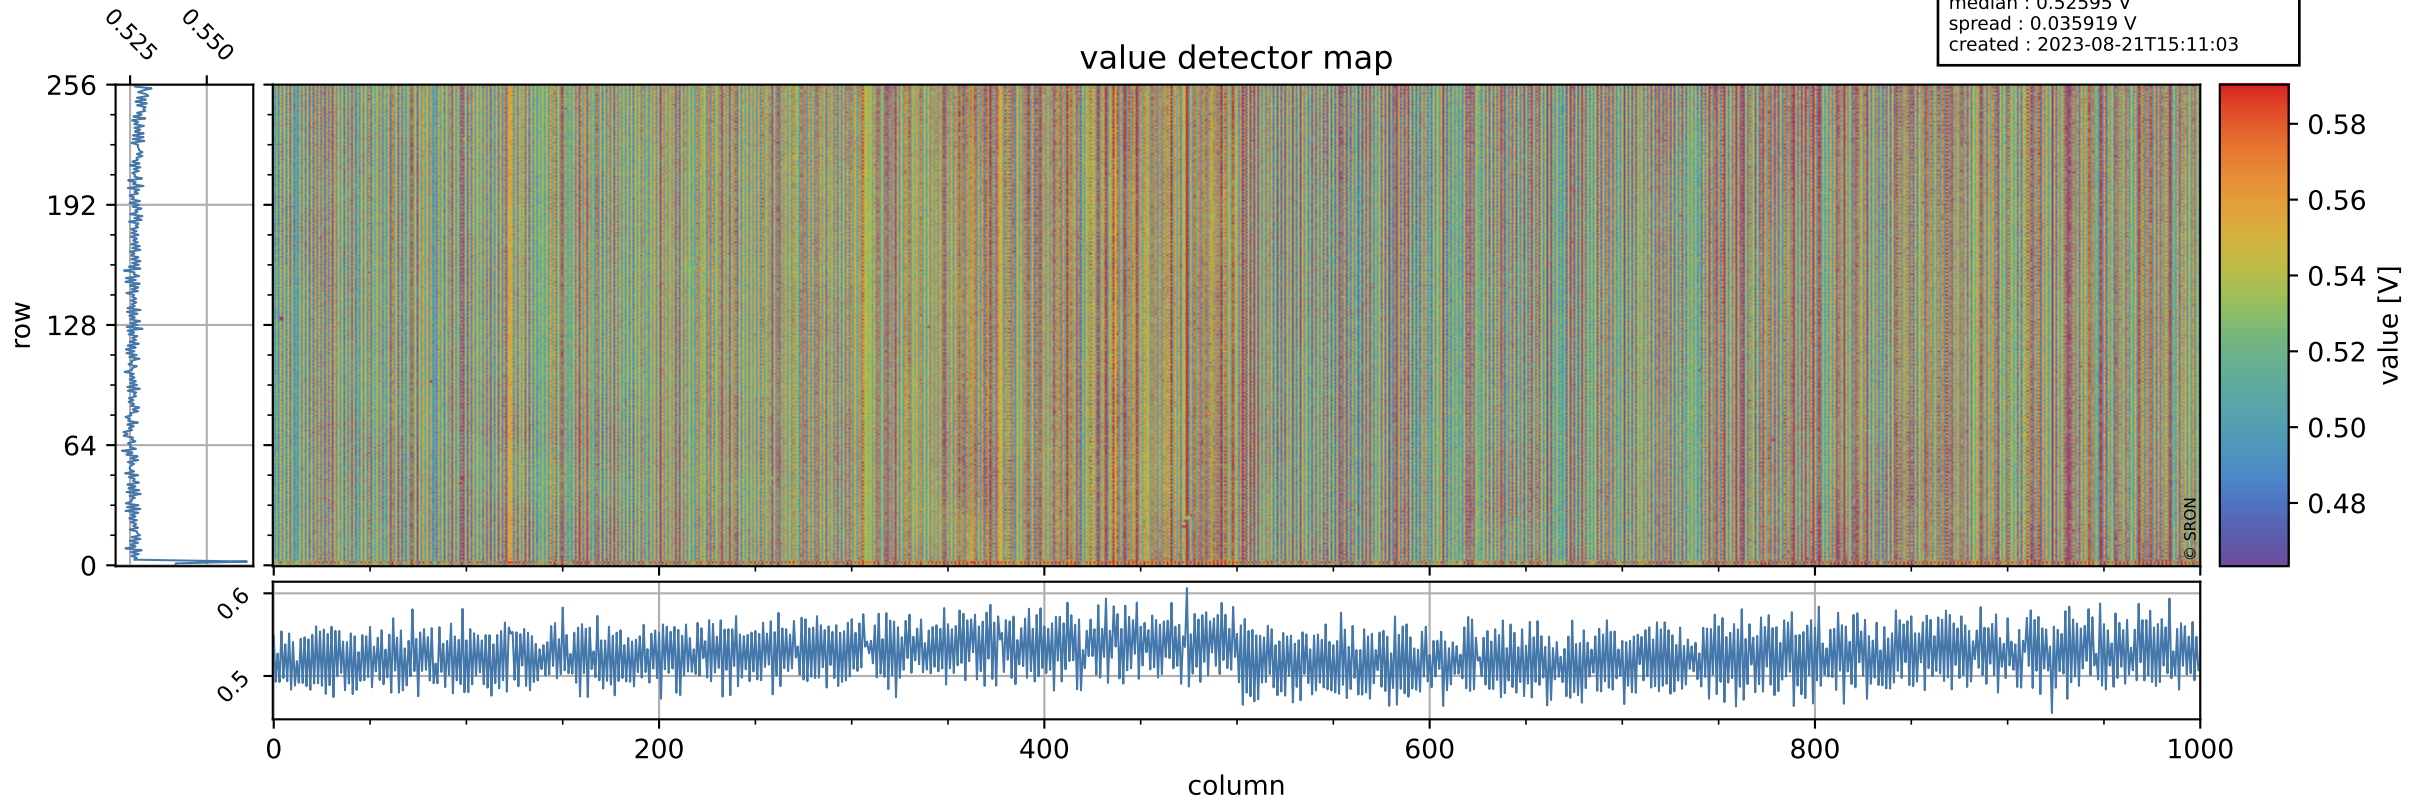

# Tropomi SWIR offset (official)

orbits : 19 in [22207, 22252]  
coverage : 2022-01-25 / 2022-01-28  
median : 0.52595 V  
spread : 0.035919 V  
created : 2023-08-21T15:11:03

## value detector map

# Tropomi SWIR offset (official)

orbits : 19 in [22207, 22252]  
coverage : 2022-01-25 / 2022-01-28  
median : 28.16  $\mu\text{V}$   
spread : 14.332  $\mu\text{V}$   
created : 2023-08-21T15:11:04

# Tropomi SWIR offset (official) ground-tracks of Sentinel-5P

orbits : 19 in [22207, 22252]  
coverage : 2022-01-25 / 2022-01-28  
created : 2023-08-21T15:11:04