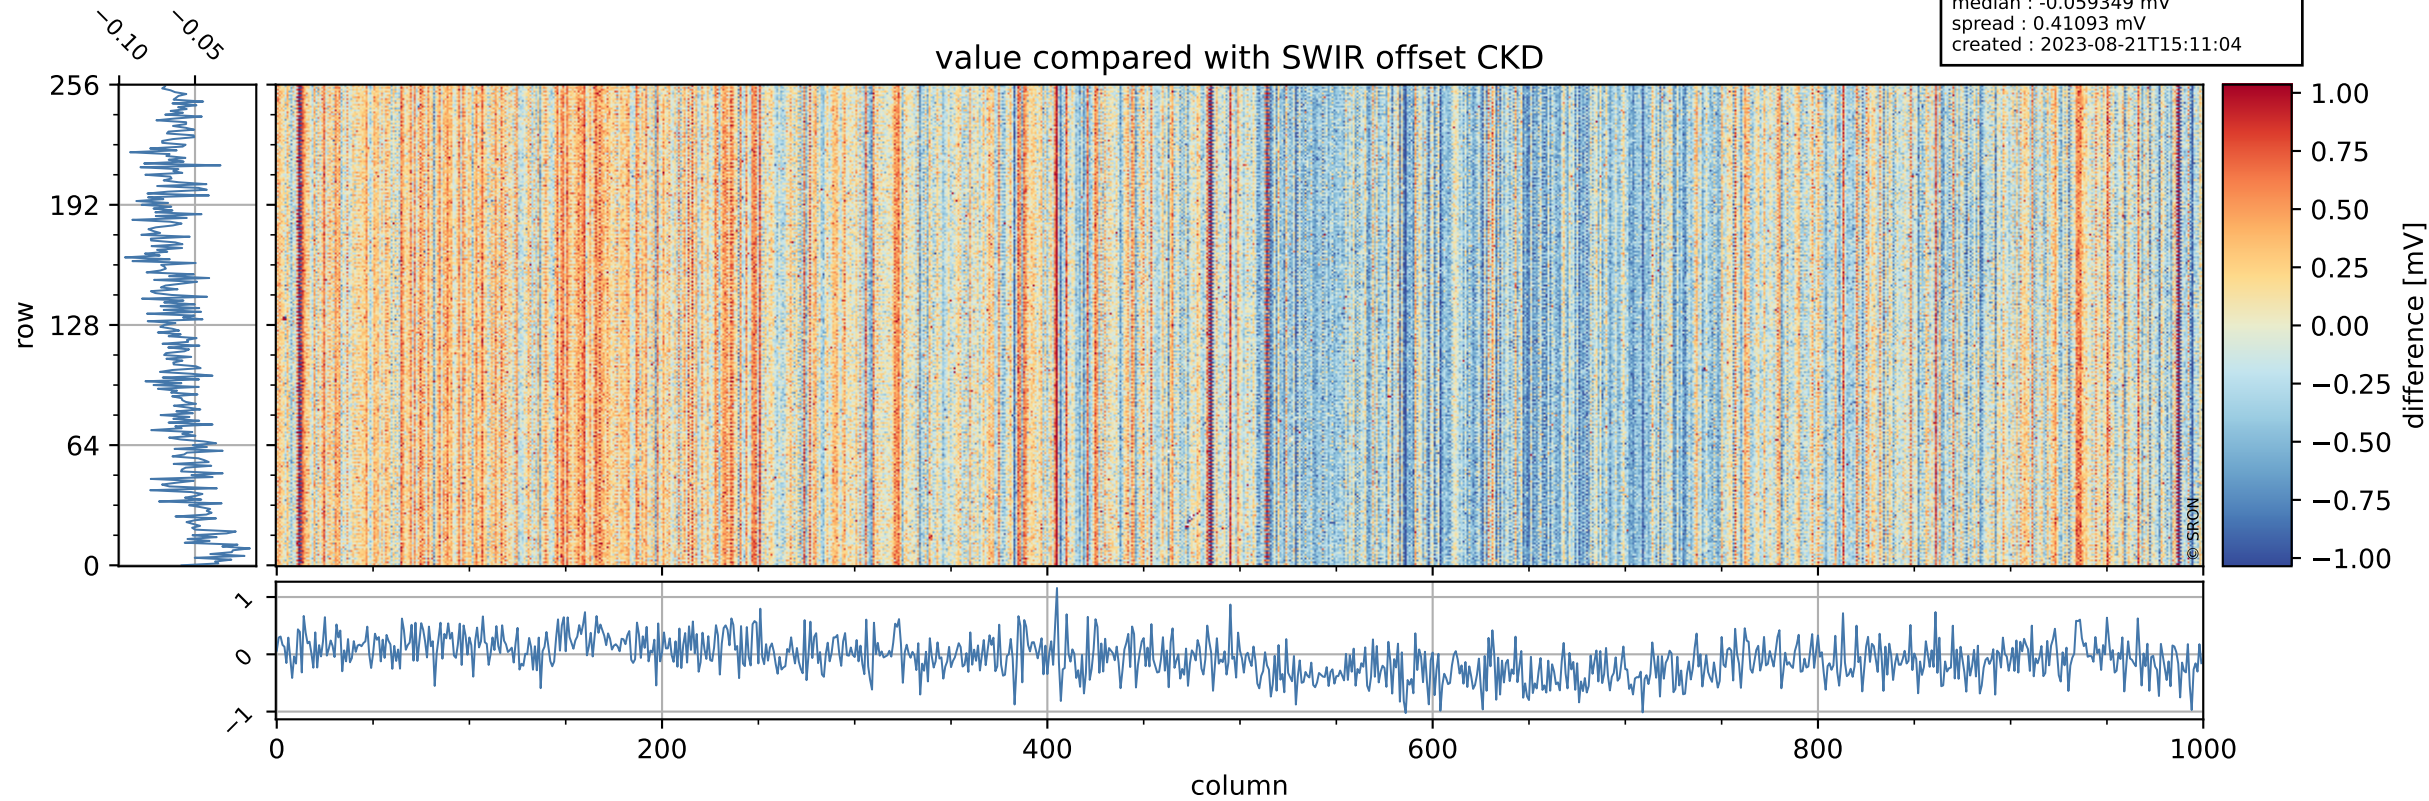

## value detector map

# Tropomi SWIR offset (official)

orbits : 19 in [22207, 22252]  
coverage : 2022-01-25 / 2022-01-28  
median : 28.16  $\mu\text{V}$   
spread : 14.332  $\mu\text{V}$   
created : 2023-08-21T15:11:04

# Tropomi SWIR offset (official)

orbits : 19 in [22207, 22252]  
coverage : 2022-01-25 / 2022-01-28  
median : -0.059349 mV  
spread : 0.41093 mV  
created : 2023-08-21T15:11:04

value compared with SWIR offset CKD

# Tropomi SWIR offset (official) ground-tracks of Sentinel-5P

orbits : 19 in [22207, 22252]  
coverage : 2022-01-25 / 2022-01-28  
created : 2023-08-21T15:11:04