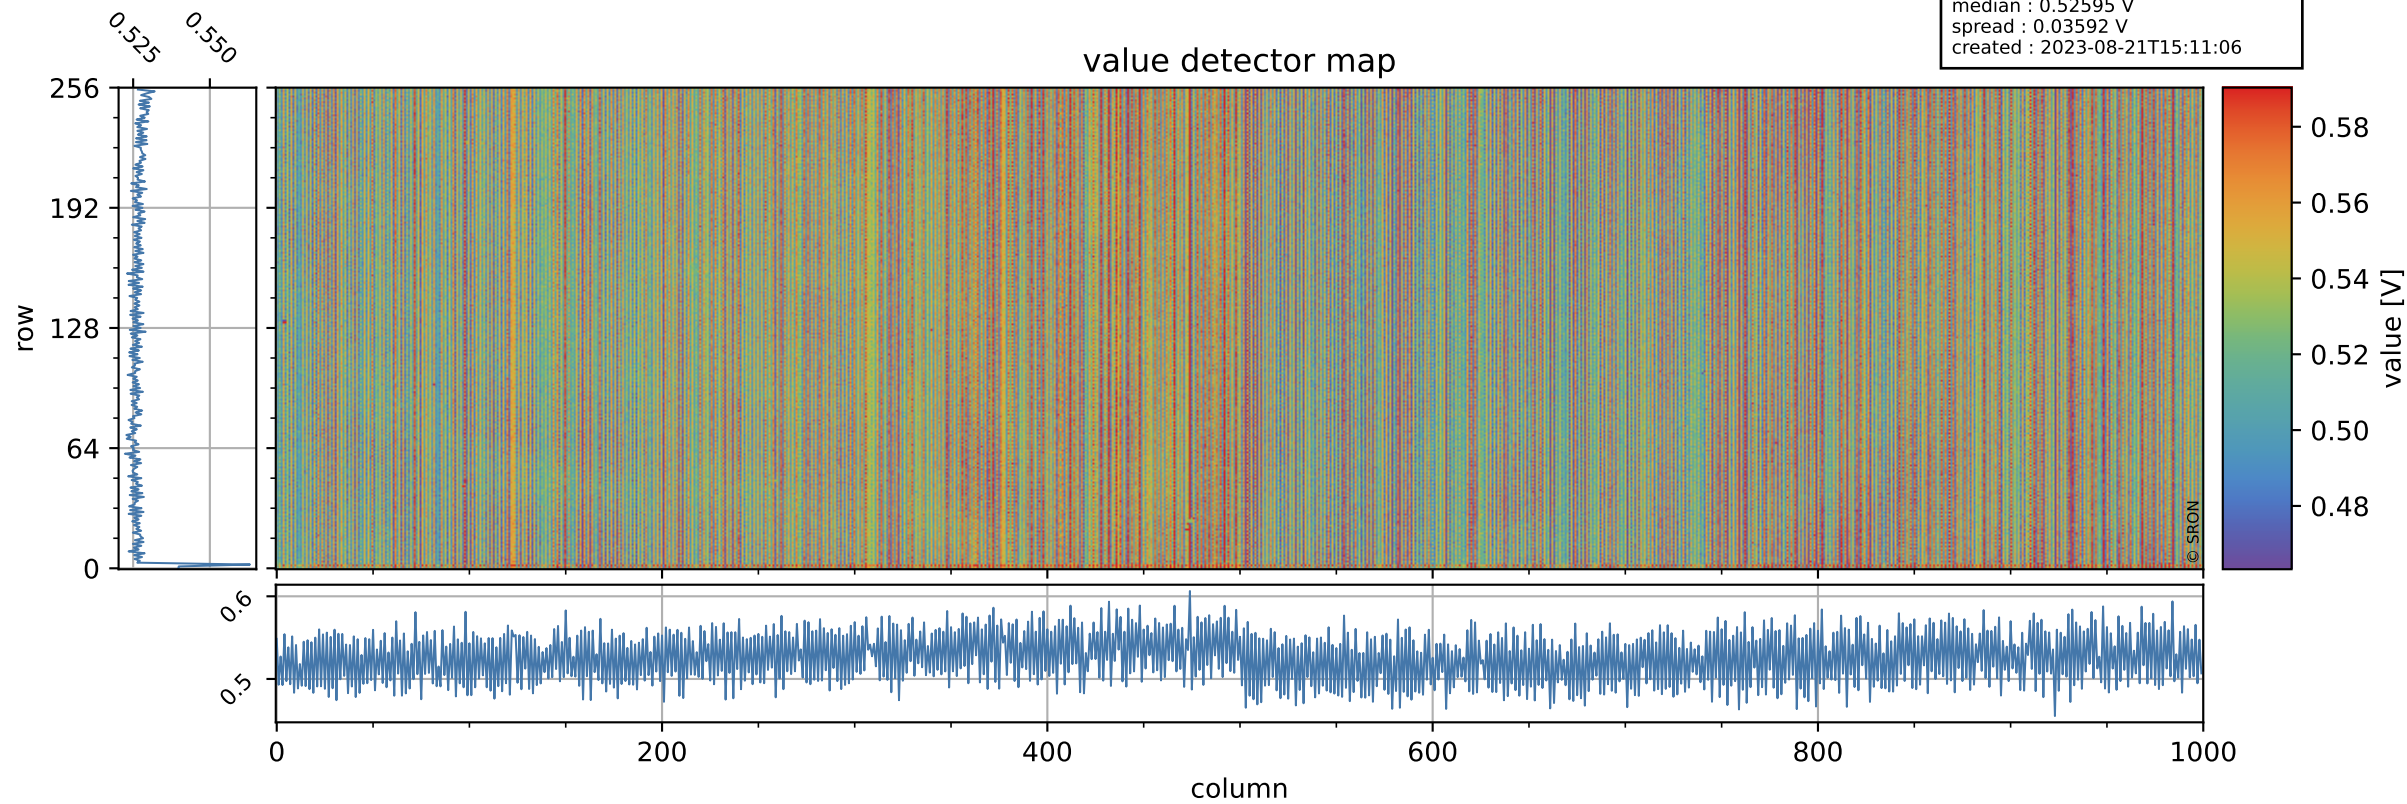

Tropomi SWIR offset (official)

orbits : 20 in [22222, 22267]
coverage : 2022-01-26 / 2022-01-29
median : 0.52595 V
spread : 0.03592 V
created : 2023-08-21T15:11:06

value detector map

Tropomi SWIR offset (official)

orbits : 20 in [22222, 22267]
coverage : 2022-01-26 / 2022-01-29
median : 28.124 μV
spread : 14.268 μV
created : 2023-08-21T15:11:07

Tropomi SWIR offset (official)

orbits : 20 in [22222, 22267]
coverage : 2022-01-26 / 2022-01-29
median : -0.066265 mV
spread : 0.41392 mV
created : 2023-08-21T15:11:07

value compared with SWIR offset CKD

Tropomi SWIR offset (official) ground-tracks of Sentinel-5P

orbits : 20 in [22222, 22267]
coverage : 2022-01-26 / 2022-01-29
created : 2023-08-21T15:11:08

Tropomi SWIR offset (official)

orbits : [2827, 22267]
coverage : 2018-04-30 / 2022-01-29
created : 2023-08-21T15:11:08

trend of detector median & temperatures