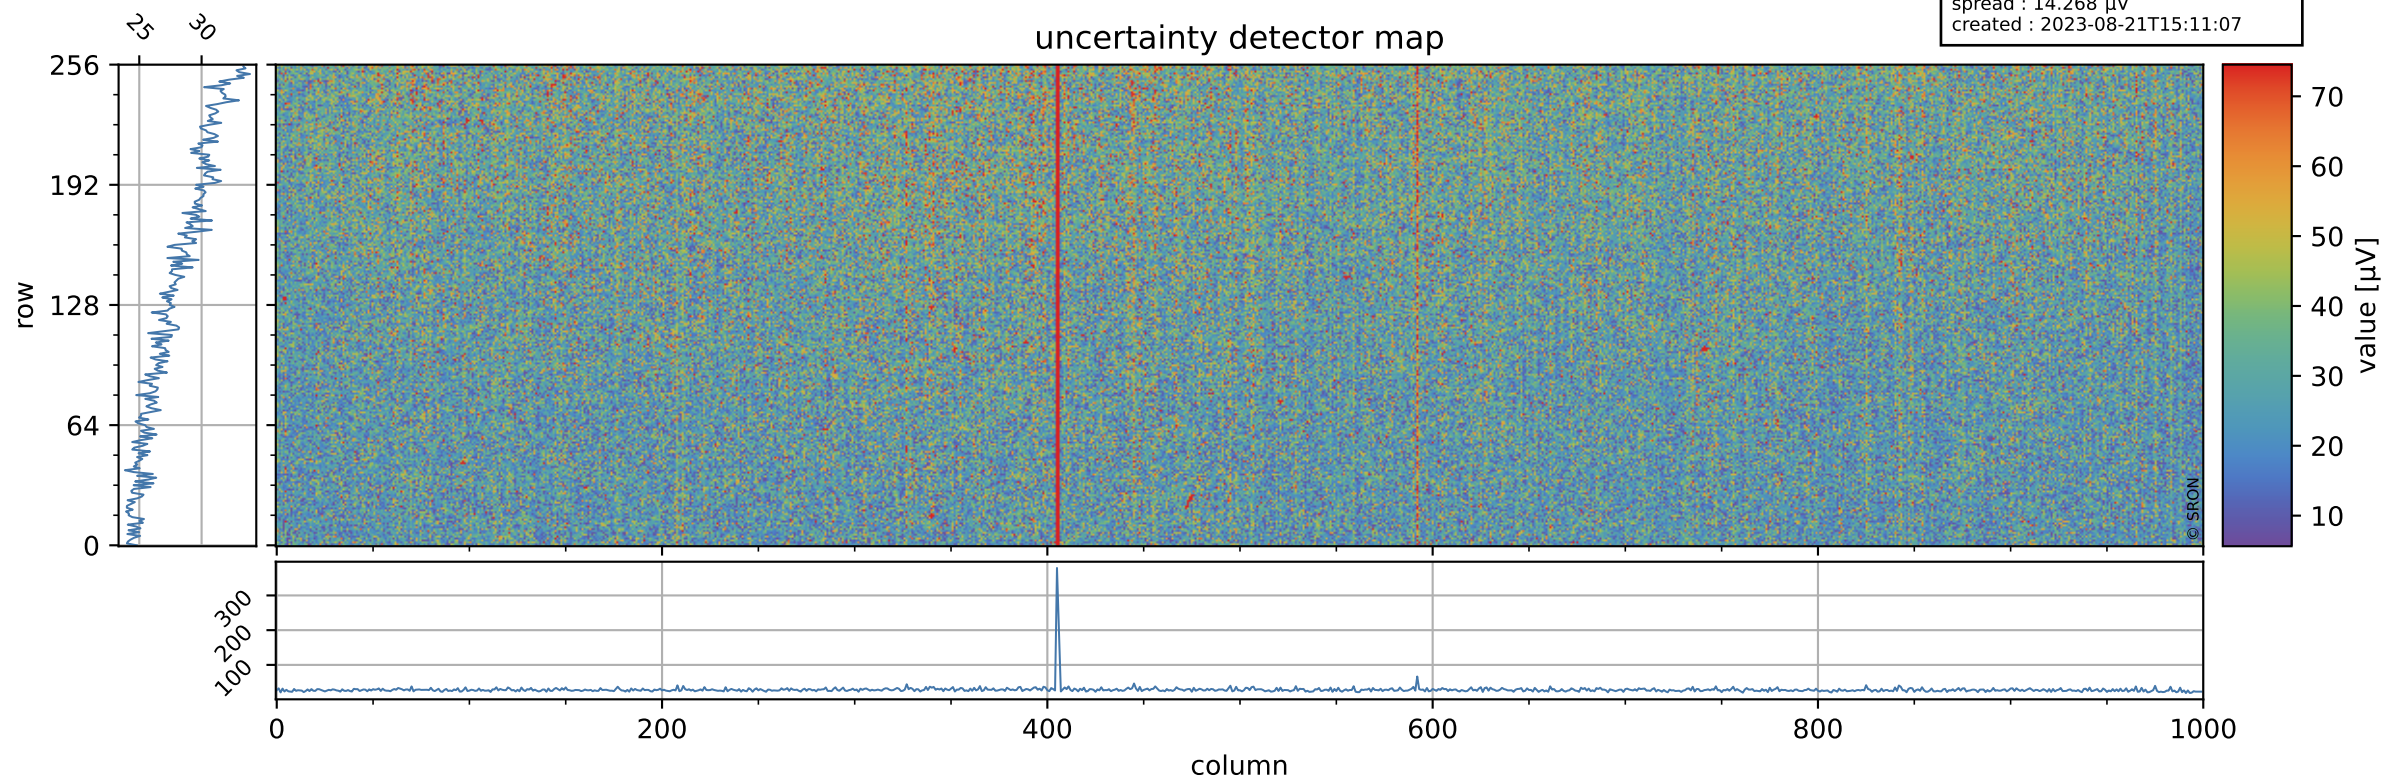

Tropomi SWIR offset (official)

orbits : 20 in [22222, 22267]
coverage : 2022-01-26 / 2022-01-29
median : 0.52595 V
spread : 0.03592 V
created : 2023-08-21T15:11:06

value detector map

Tropomi SWIR offset (official)

orbits : 20 in [22222, 22267]
coverage : 2022-01-26 / 2022-01-29
median : 28.124 μV
spread : 14.268 μV
created : 2023-08-21T15:11:07

Tropomi SWIR offset (official)

orbits : 20 in [22222, 22267]
coverage : 2022-01-26 / 2022-01-29
median : -0.066265 mV
spread : 0.41392 mV
created : 2023-08-21T15:11:07

value compared with SWIR offset CKD

Tropomi SWIR offset (official) ground-tracks of Sentinel-5P

orbits : 20 in [22222, 22267]
coverage : 2022-01-26 / 2022-01-29
created : 2023-08-21T15:11:08

Tropomi SWIR offset (official)

orbits : [2827, 22267]
coverage : 2018-04-30 / 2022-01-29
created : 2023-08-21T15:11:08

trend of detector median & temperatures