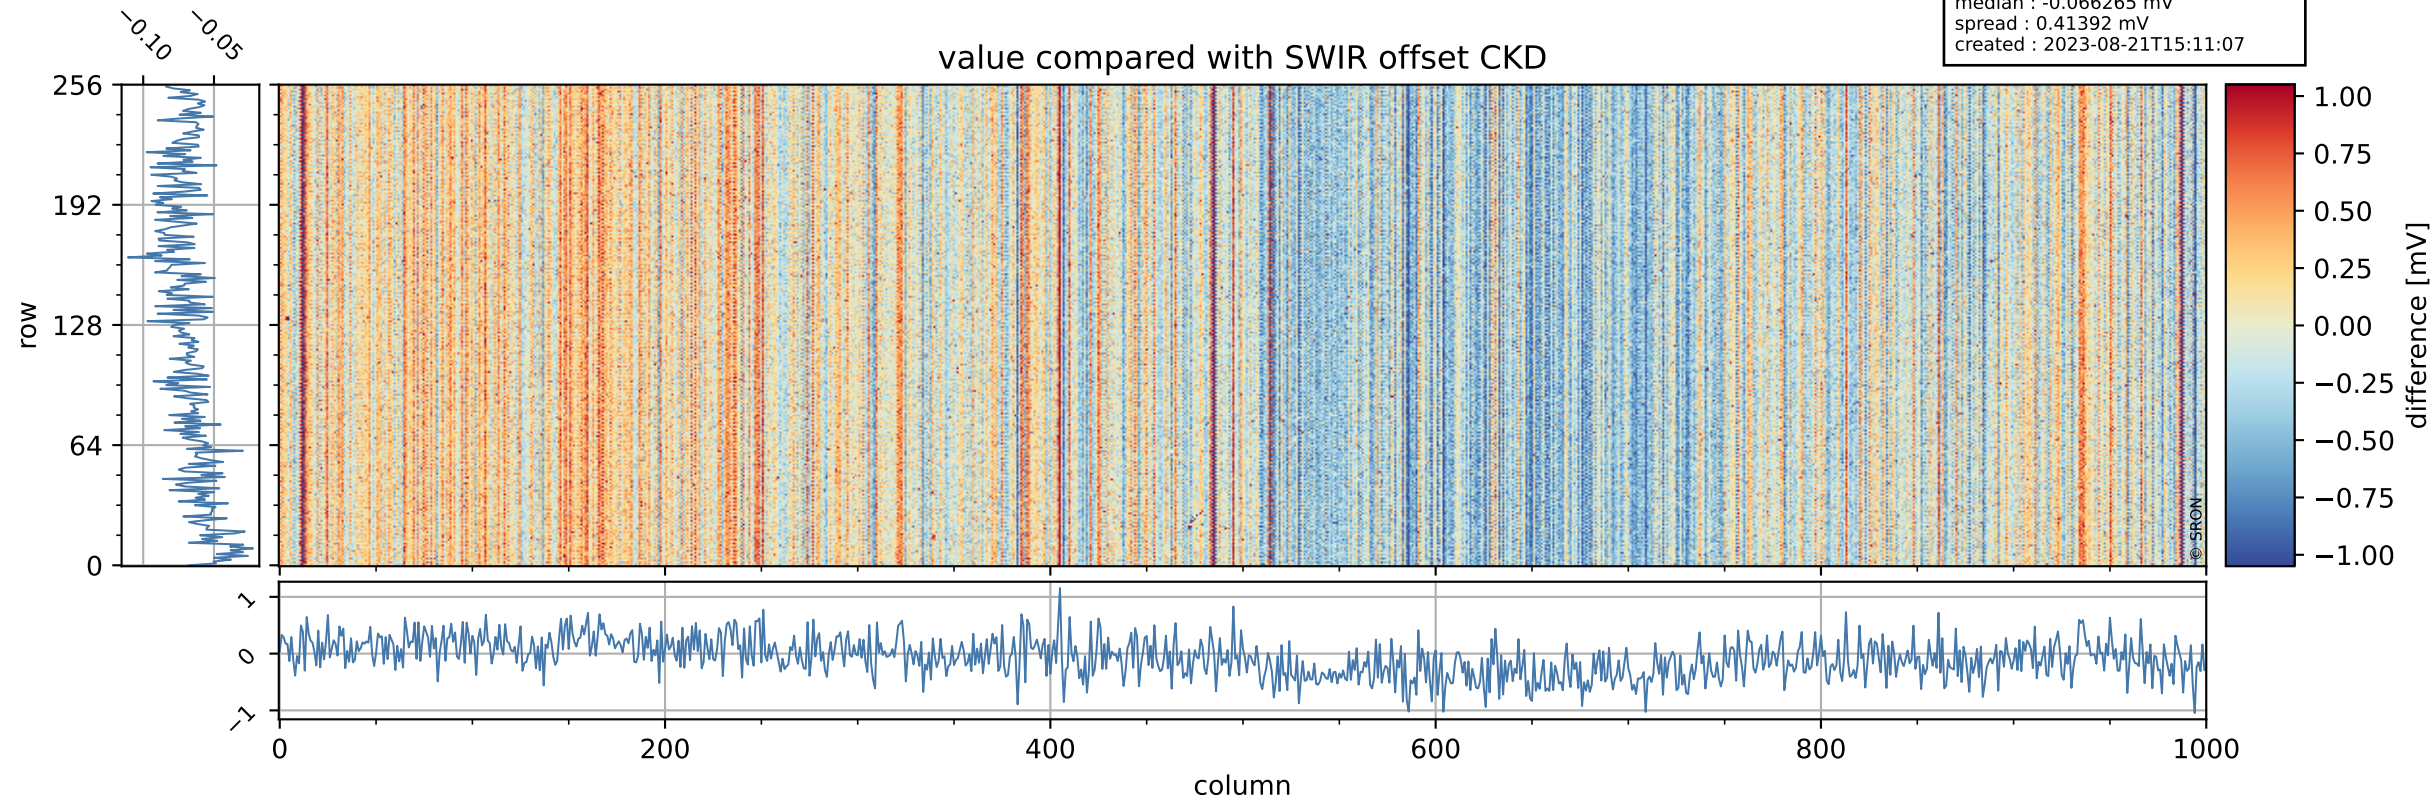

Tropomi SWIR offset (official)

orbits : 20 in [22222, 22267]
coverage : 2022-01-26 / 2022-01-29
median : 0.52595 V
spread : 0.03592 V
created : 2023-08-21T15:11:06

value detector map

Tropomi SWIR offset (official)

orbits : 20 in [22222, 22267]
coverage : 2022-01-26 / 2022-01-29
median : 28.124 μV
spread : 14.268 μV
created : 2023-08-21T15:11:07

Tropomi SWIR offset (official)

orbits : 20 in [22222, 22267]
coverage : 2022-01-26 / 2022-01-29
median : -0.066265 mV
spread : 0.41392 mV
created : 2023-08-21T15:11:07

value compared with SWIR offset CKD

Tropomi SWIR offset (official) ground-tracks of Sentinel-5P

orbits : 20 in [22222, 22267]
coverage : 2022-01-26 / 2022-01-29
created : 2023-08-21T15:11:08

Tropomi SWIR offset (official)

orbits : [2827, 22267]
coverage : 2018-04-30 / 2022-01-29
created : 2023-08-21T15:11:08

trend of detector median & temperatures