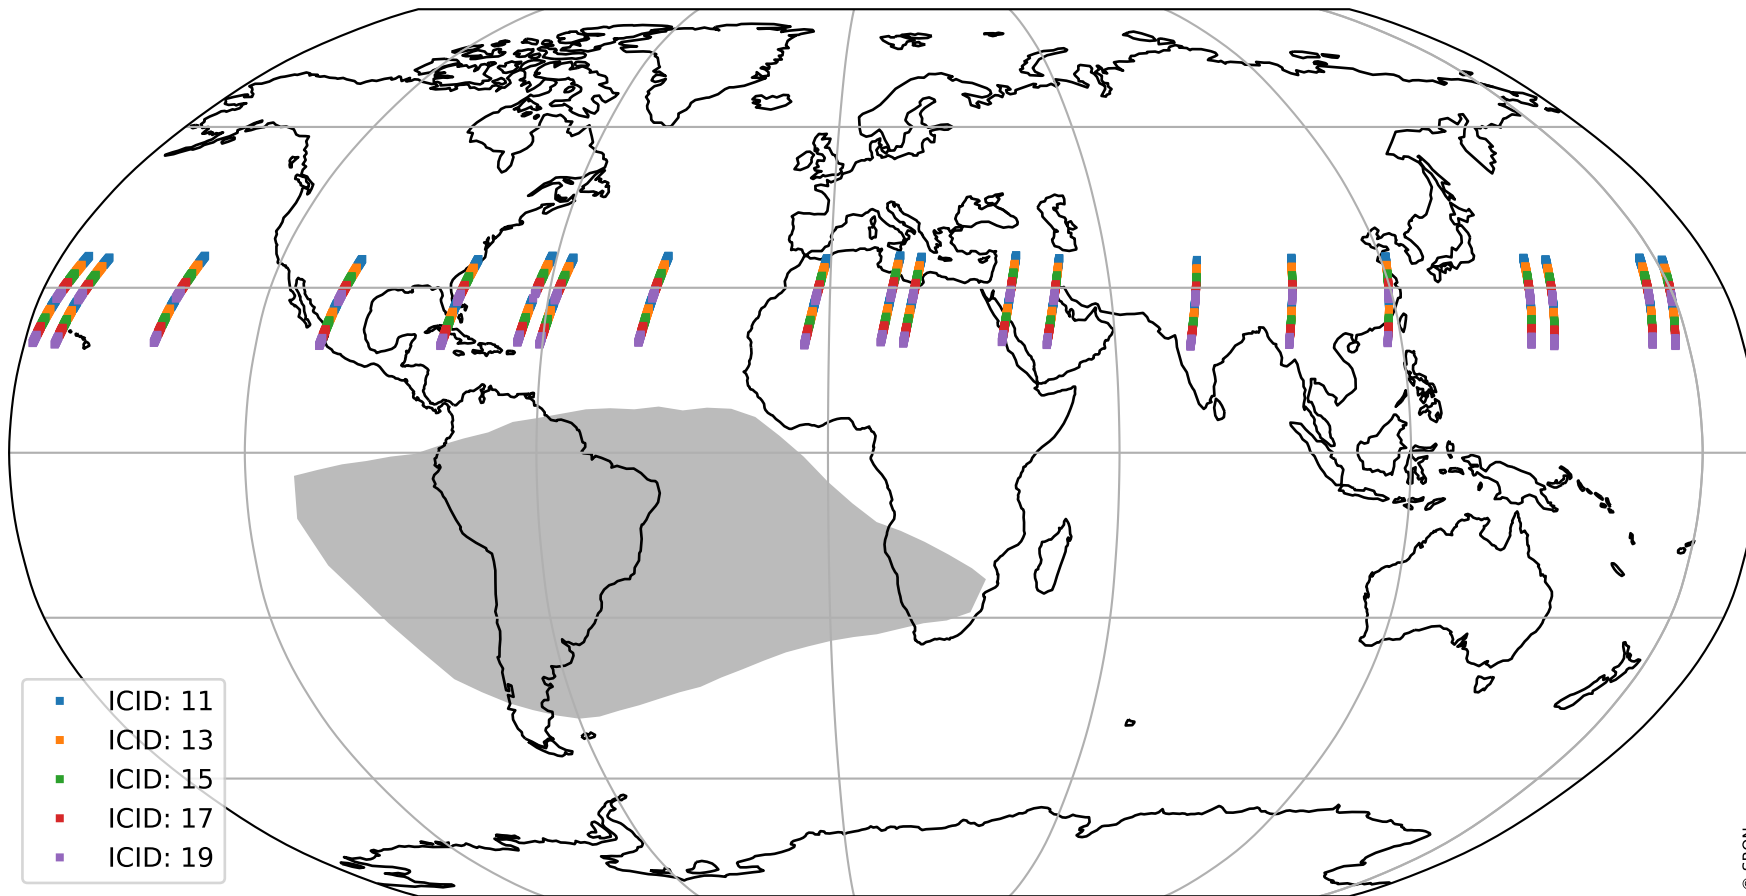

Tropomi SWIR offset (official)

orbits : 20 in [22222, 22267]
coverage : 2022-01-26 / 2022-01-29
median : 0.52595 V
spread : 0.03592 V
created : 2023-08-21T15:11:06

value detector map

Tropomi SWIR offset (official)

orbits : 20 in [22222, 22267]
coverage : 2022-01-26 / 2022-01-29
median : 28.124 μV
spread : 14.268 μV
created : 2023-08-21T15:11:07

Tropomi SWIR offset (official)

orbits : 20 in [22222, 22267]
coverage : 2022-01-26 / 2022-01-29
median : -0.066265 mV
spread : 0.41392 mV
created : 2023-08-21T15:11:07

value compared with SWIR offset CKD

Tropomi SWIR offset (official) ground-tracks of Sentinel-5P

orbits : 20 in [22222, 22267]
coverage : 2022-01-26 / 2022-01-29
created : 2023-08-21T15:11:08

Tropomi SWIR offset (official)

orbits : [2827, 22267]
coverage : 2018-04-30 / 2022-01-29
created : 2023-08-21T15:11:08

trend of detector median & temperatures