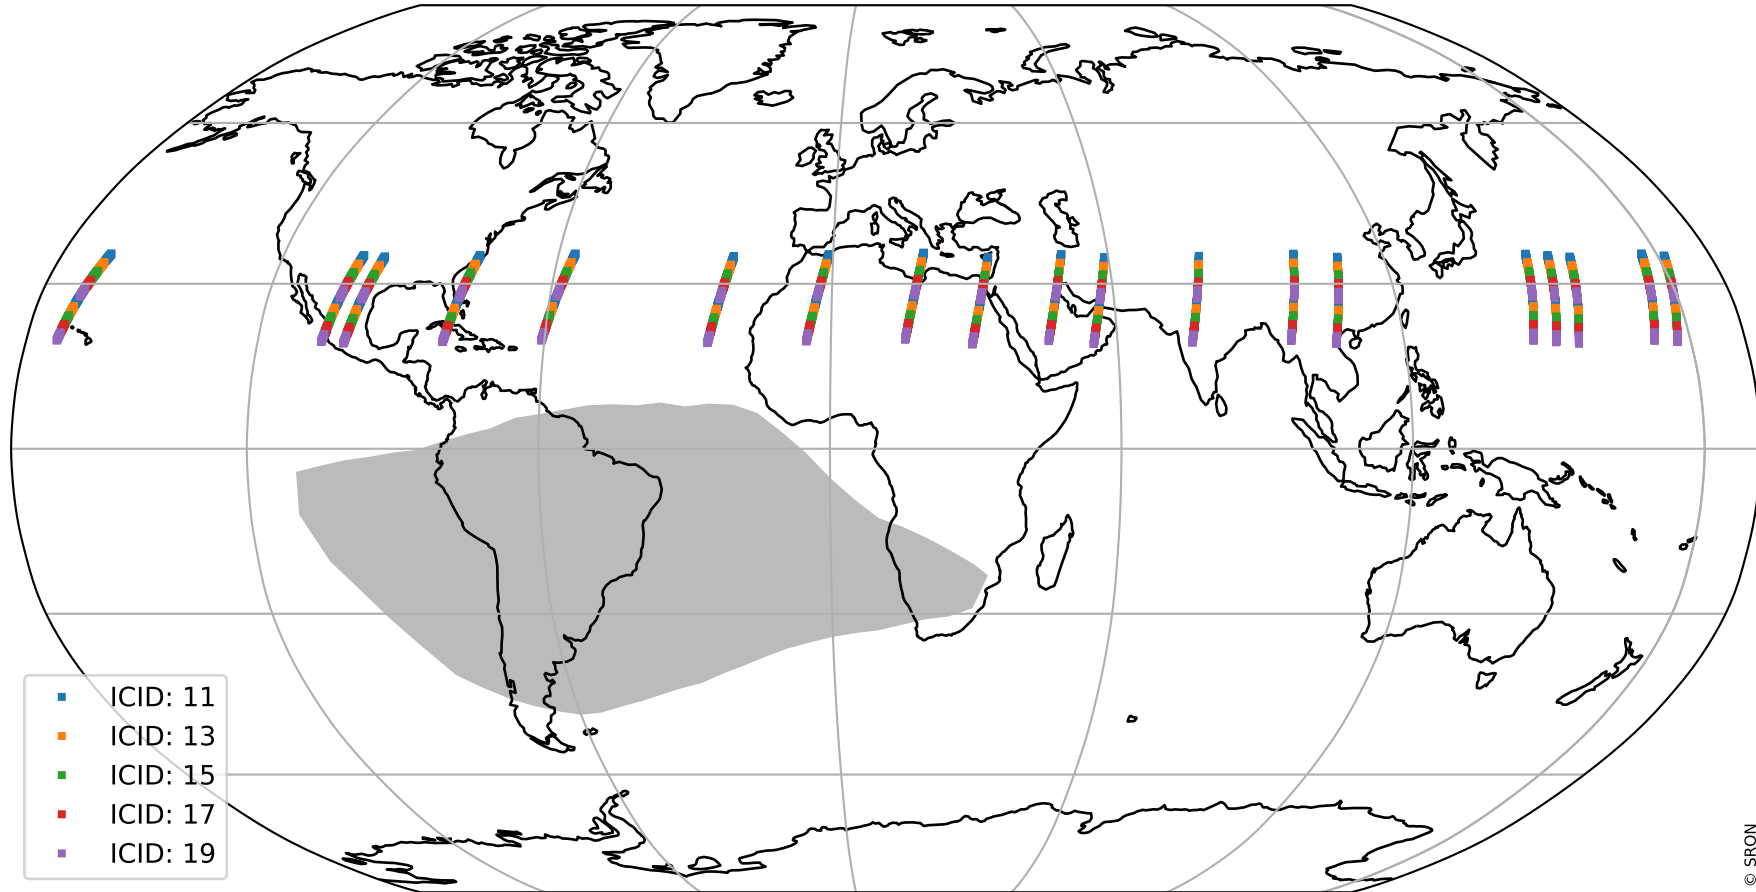

Tropomi SWIR offset (official)

orbits : 19 in [22237, 22282]
coverage : 2022-01-27 / 2022-01-30
median : 0.52595 V
spread : 0.03592 V
created : 2023-08-21T15:11:10

value detector map

Tropomi SWIR offset (official)

orbits : 19 in [22237, 22282]
coverage : 2022-01-27 / 2022-01-30
median : 28.48 μV
spread : 14.379 μV
created : 2023-08-21T15:11:10

Tropomi SWIR offset (official)

orbits : 19 in [22237, 22282]
coverage : 2022-01-27 / 2022-01-30
median : -0.061166 mV
spread : 0.41403 mV
created : 2023-08-21T15:11:10

value compared with SWIR offset CKD

Tropomi SWIR offset (official) ground-tracks of Sentinel-5P

orbits : 19 in [22237, 22282]
coverage : 2022-01-27 / 2022-01-30
created : 2023-08-21T15:11:11

Tropomi SWIR offset (official)

orbits : [2827, 22282]
coverage : 2018-04-30 / 2022-01-30
created : 2023-08-21T15:11:12

trend of detector median & temperatures