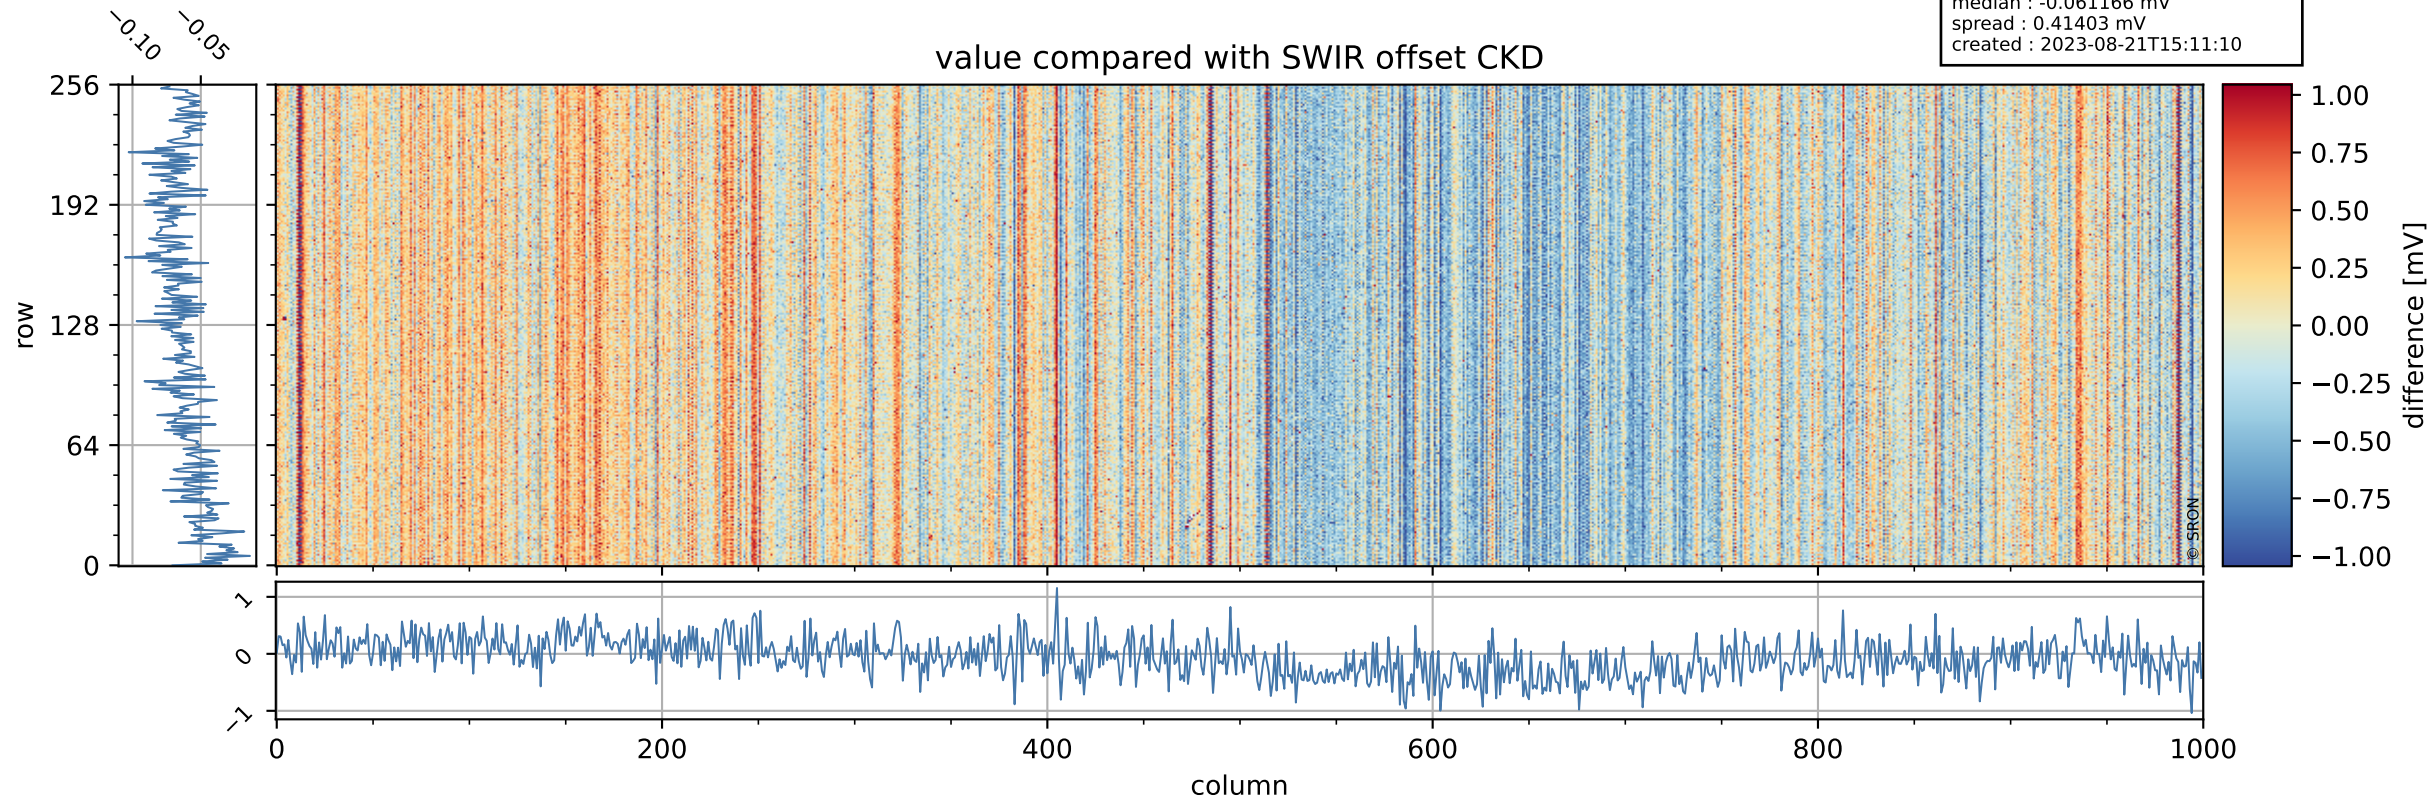

Tropomi SWIR offset (official)

orbits : 19 in [22237, 22282]
coverage : 2022-01-27 / 2022-01-30
median : 0.52595 V
spread : 0.03592 V
created : 2023-08-21T15:11:10

value detector map

Tropomi SWIR offset (official)

orbits : 19 in [22237, 22282]
coverage : 2022-01-27 / 2022-01-30
median : 28.48 μV
spread : 14.379 μV
created : 2023-08-21T15:11:10

Tropomi SWIR offset (official)

orbits : 19 in [22237, 22282]
coverage : 2022-01-27 / 2022-01-30
median : -0.061166 mV
spread : 0.41403 mV
created : 2023-08-21T15:11:10

value compared with SWIR offset CKD

Tropomi SWIR offset (official) ground-tracks of Sentinel-5P

orbits : 19 in [22237, 22282]
coverage : 2022-01-27 / 2022-01-30
created : 2023-08-21T15:11:11

Tropomi SWIR offset (official)

orbits : [2827, 22282]
coverage : 2018-04-30 / 2022-01-30
created : 2023-08-21T15:11:12

trend of detector median & temperatures