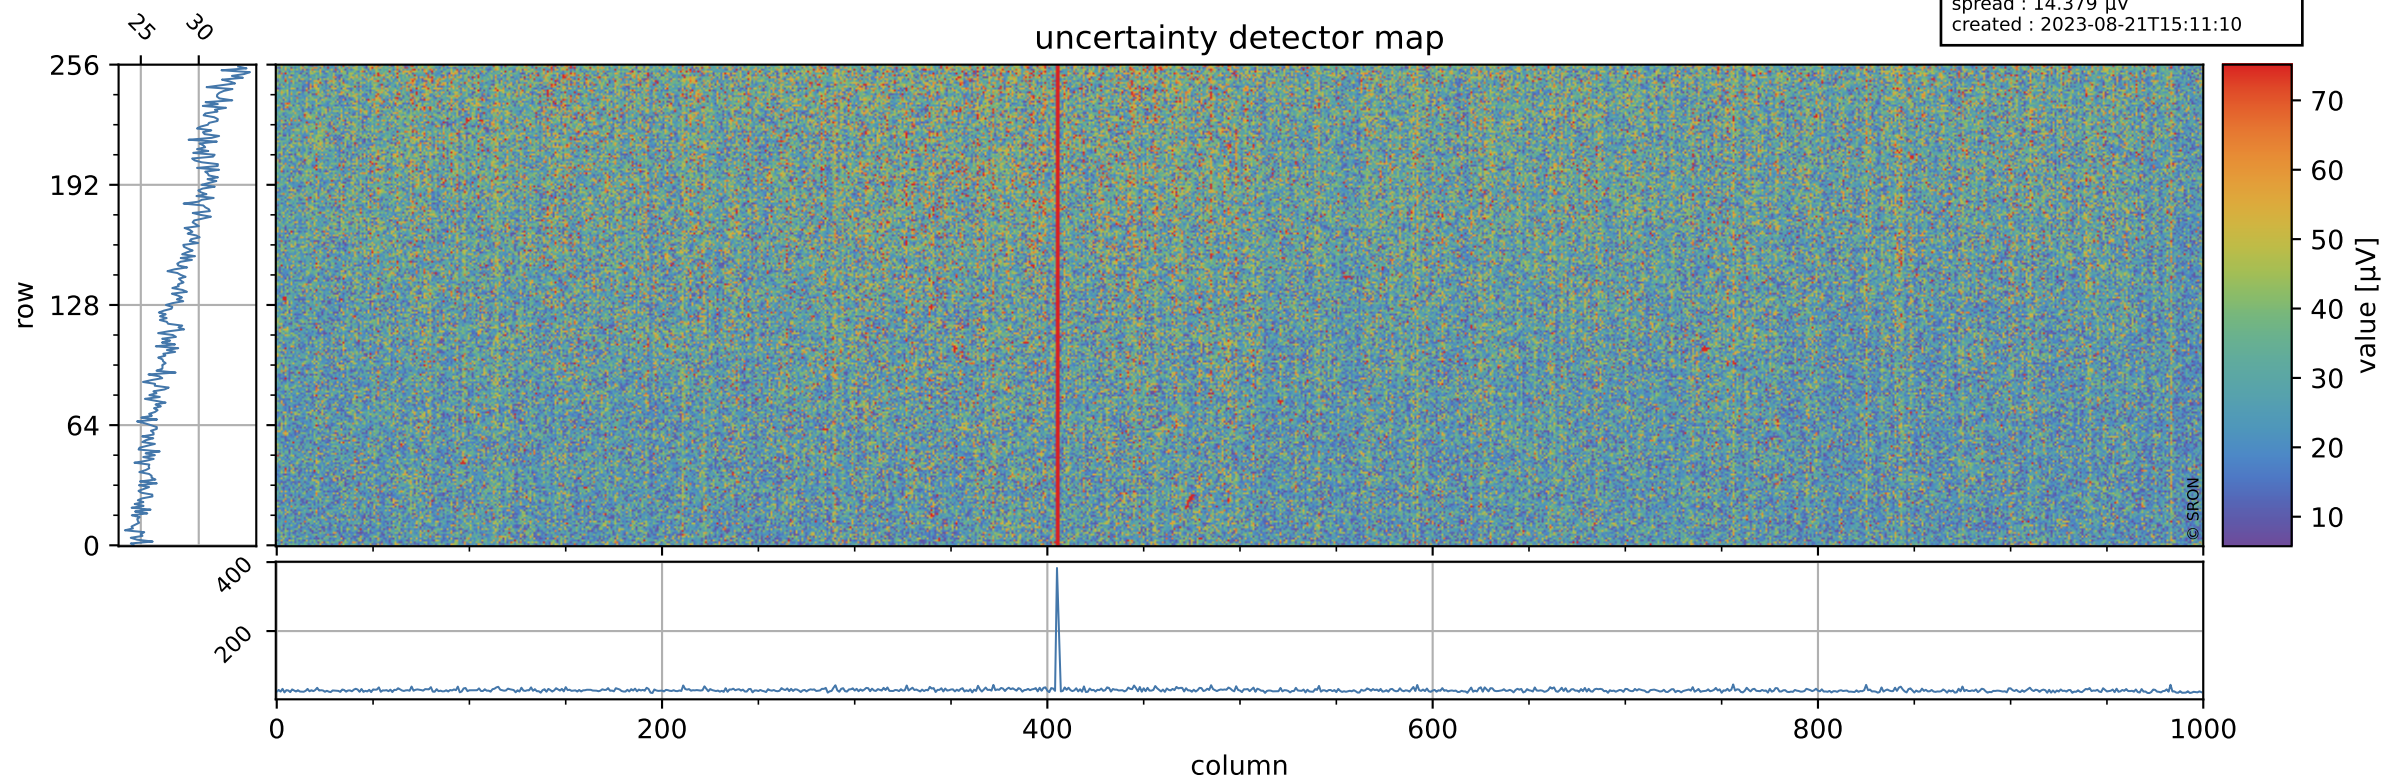

Tropomi SWIR offset (official)

orbits : 19 in [22237, 22282]
coverage : 2022-01-27 / 2022-01-30
median : 0.52595 V
spread : 0.03592 V
created : 2023-08-21T15:11:10

value detector map

Tropomi SWIR offset (official)

orbits : 19 in [22237, 22282]
coverage : 2022-01-27 / 2022-01-30
median : 28.48 μV
spread : 14.379 μV
created : 2023-08-21T15:11:10

Tropomi SWIR offset (official)

orbits : 19 in [22237, 22282]
coverage : 2022-01-27 / 2022-01-30
median : -0.061166 mV
spread : 0.41403 mV
created : 2023-08-21T15:11:10

value compared with SWIR offset CKD

Tropomi SWIR offset (official) ground-tracks of Sentinel-5P

orbits : 19 in [22237, 22282]
coverage : 2022-01-27 / 2022-01-30
created : 2023-08-21T15:11:11

Tropomi SWIR offset (official)

orbits : [2827, 22282]
coverage : 2018-04-30 / 2022-01-30
created : 2023-08-21T15:11:12

trend of detector median & temperatures