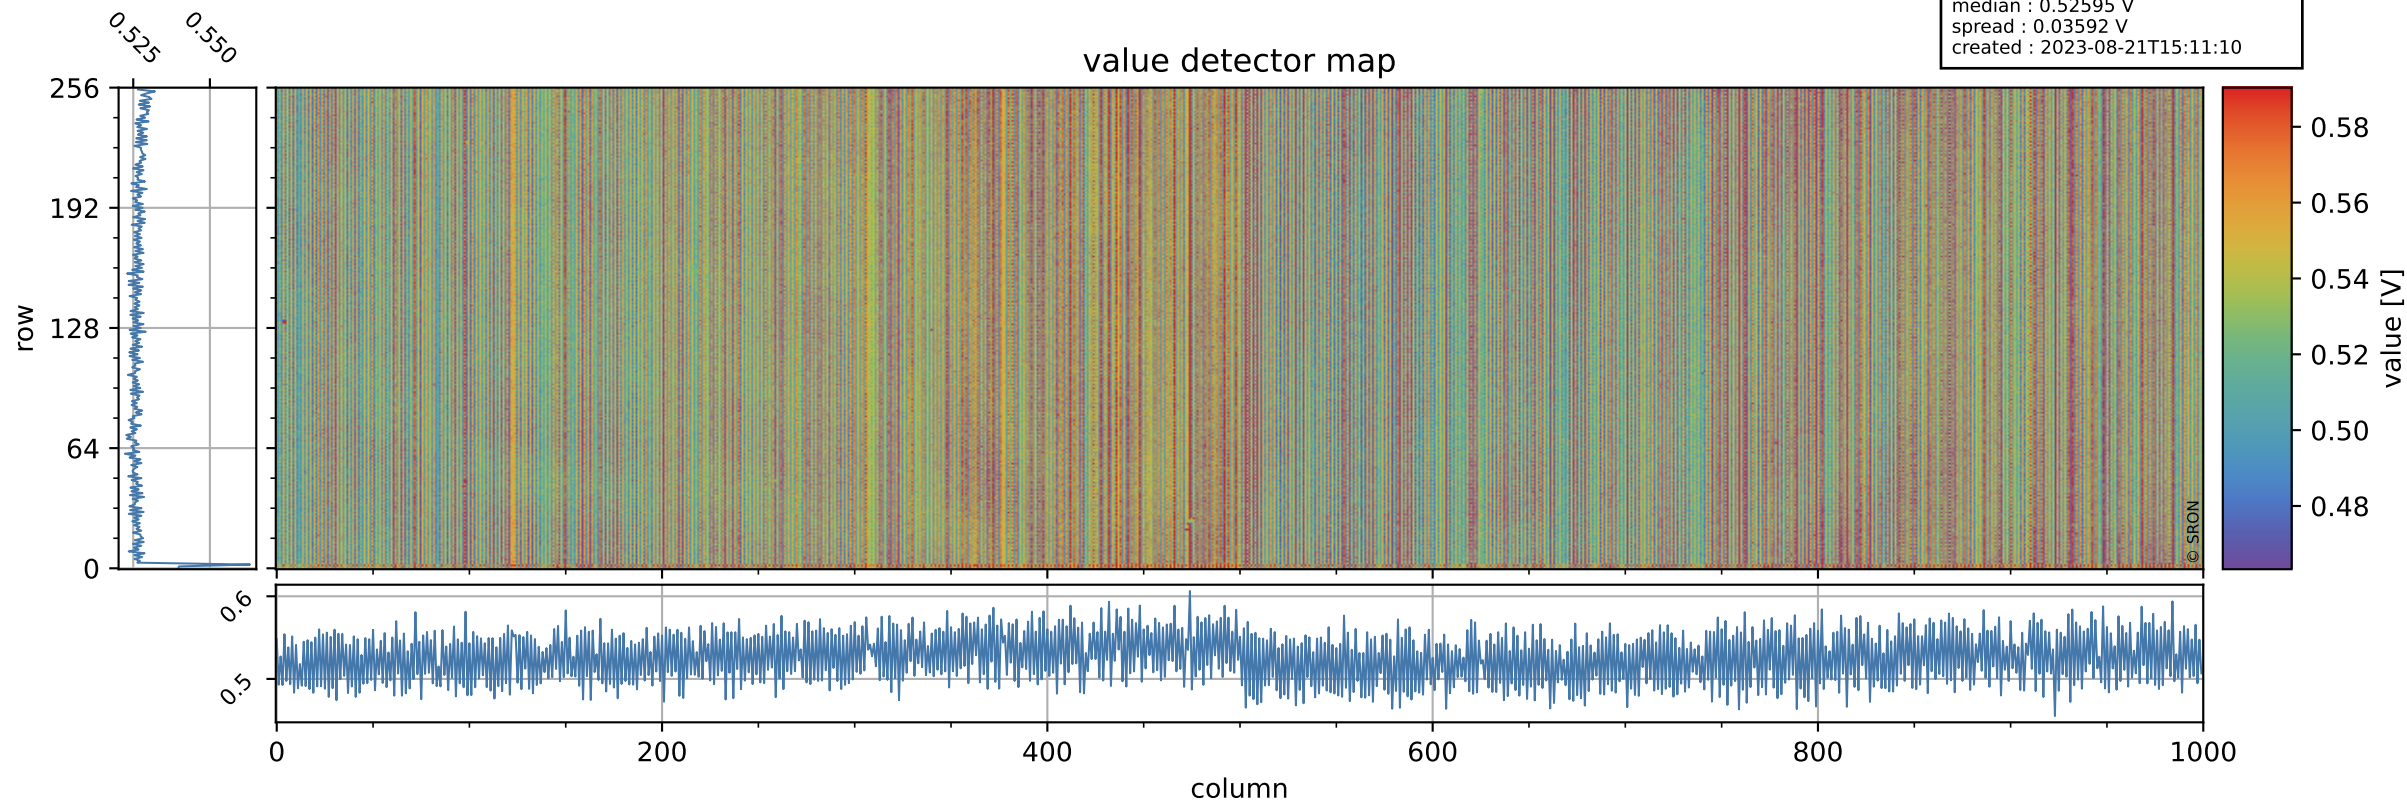

Tropomi SWIR offset (official)

orbits : 19 in [22237, 22282]
coverage : 2022-01-27 / 2022-01-30
median : 0.52595 V
spread : 0.03592 V
created : 2023-08-21T15:11:10

value detector map

Tropomi SWIR offset (official)

orbits : 19 in [22237, 22282]
coverage : 2022-01-27 / 2022-01-30
median : 28.48 μV
spread : 14.379 μV
created : 2023-08-21T15:11:10

Tropomi SWIR offset (official)

orbits : 19 in [22237, 22282]
coverage : 2022-01-27 / 2022-01-30
median : -0.061166 mV
spread : 0.41403 mV
created : 2023-08-21T15:11:10

value compared with SWIR offset CKD

Tropomi SWIR offset (official) ground-tracks of Sentinel-5P

orbits : 19 in [22237, 22282]
coverage : 2022-01-27 / 2022-01-30
created : 2023-08-21T15:11:11

Tropomi SWIR offset (official)

orbits : [2827, 22282]
coverage : 2018-04-30 / 2022-01-30
created : 2023-08-21T15:11:12

trend of detector median & temperatures