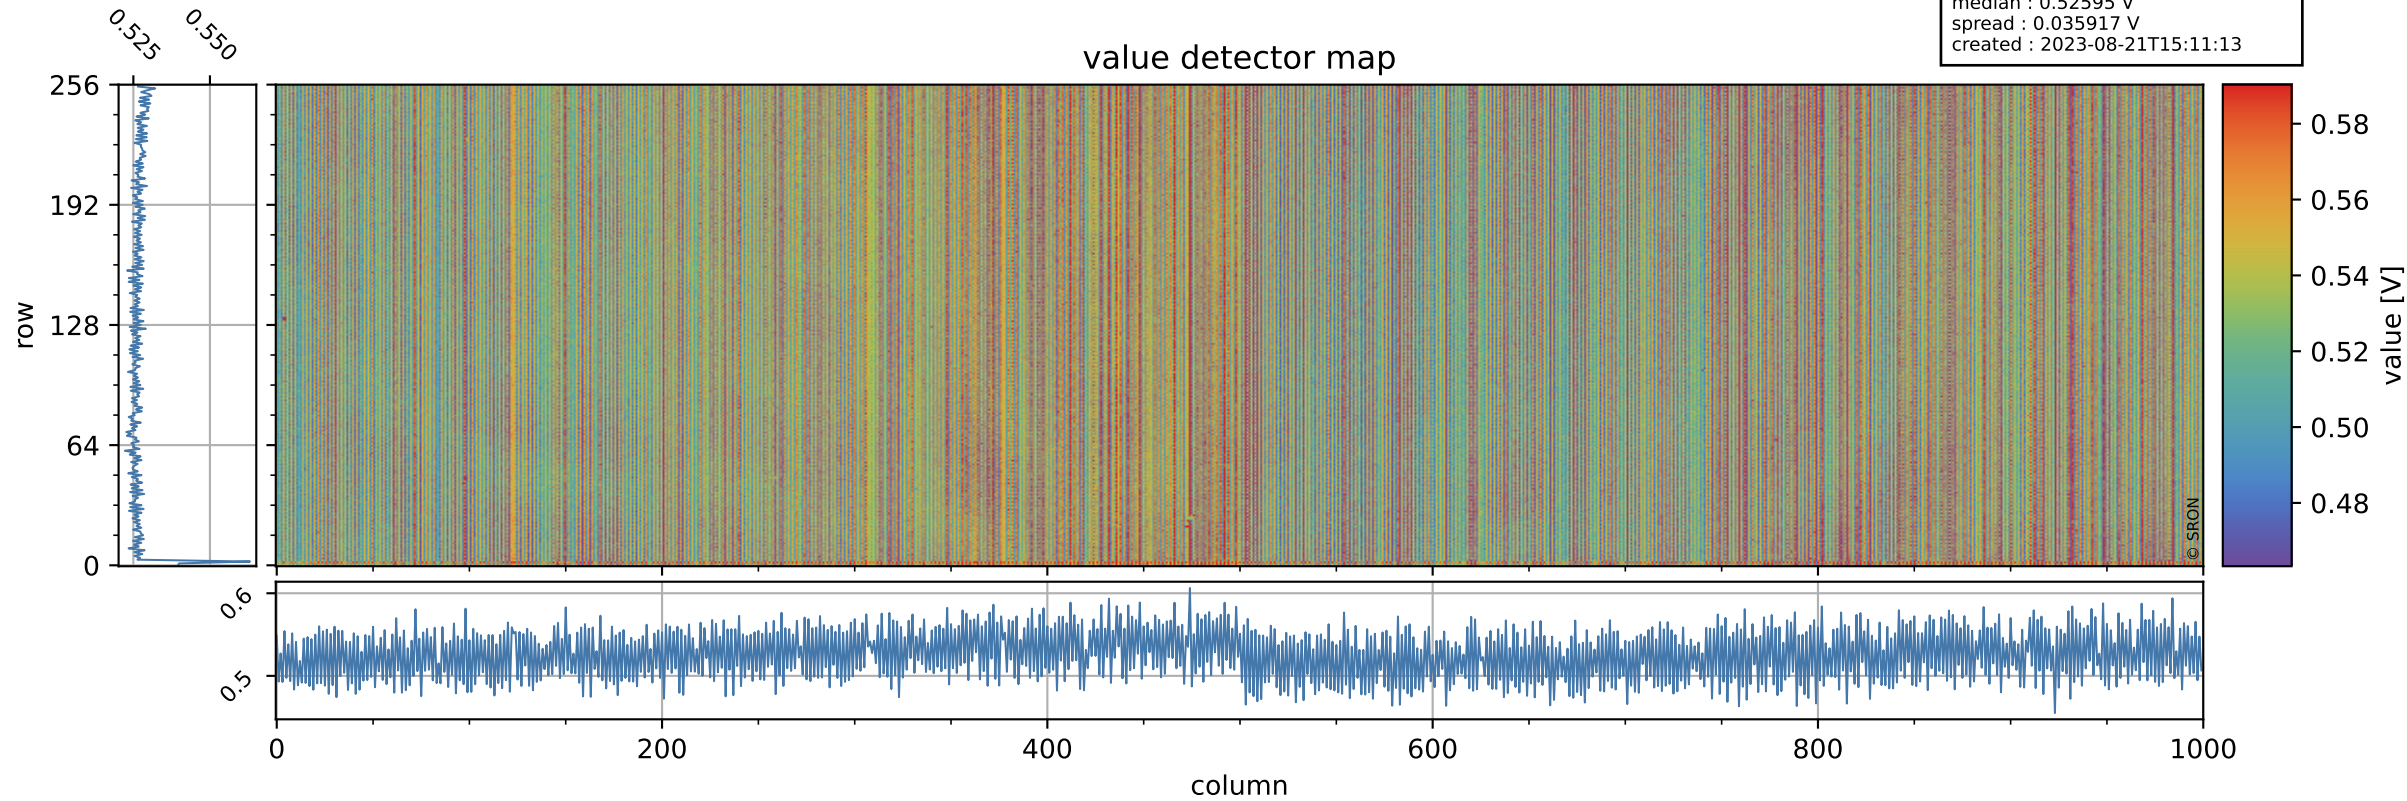

Tropomi SWIR offset (official)

orbits : 19 in [22252, 22297]
coverage : 2022-01-28 / 2022-01-31
median : 0.52595 V
spread : 0.035917 V
created : 2023-08-21T15:11:13

value detector map

Tropomi SWIR offset (official)

orbits : 19 in [22252, 22297]
coverage : 2022-01-28 / 2022-01-31
median : 28.015 μV
spread : 14.185 μV
created : 2023-08-21T15:11:14

Tropomi SWIR offset (official)

orbits : 19 in [22252, 22297]
coverage : 2022-01-28 / 2022-01-31
median : -0.064004 mV
spread : 0.41712 mV
created : 2023-08-21T15:11:14

value compared with SWIR offset CKD

Tropomi SWIR offset (official) ground-tracks of Sentinel-5P

orbits : 19 in [22252, 22297]
coverage : 2022-01-28 / 2022-01-31
created : 2023-08-21T15:11:15

Tropomi SWIR offset (official)

orbits : [2827, 22297]
coverage : 2018-04-30 / 2022-01-31
created : 2023-08-21T15:11:15

trend of detector median & temperatures