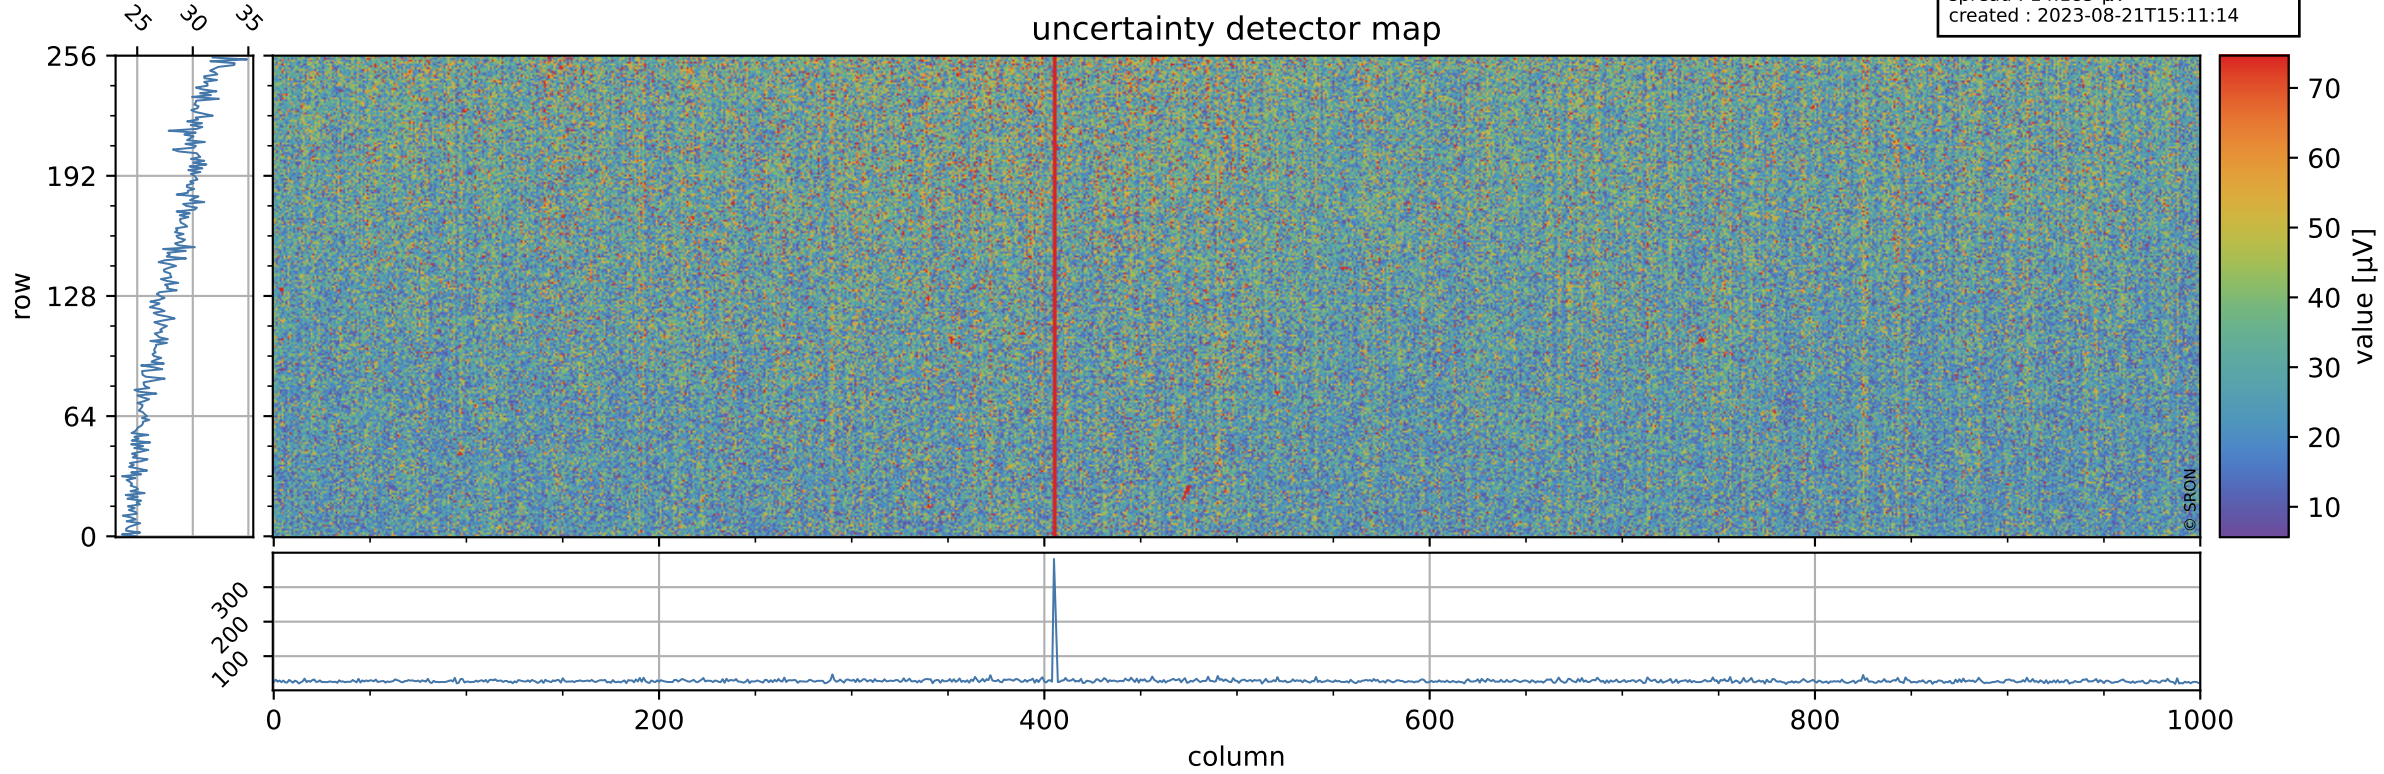

Tropomi SWIR offset (official)

orbits : 19 in [22252, 22297]
coverage : 2022-01-28 / 2022-01-31
median : 0.52595 V
spread : 0.035917 V
created : 2023-08-21T15:11:13

value detector map

Tropomi SWIR offset (official)

orbits : 19 in [22252, 22297]
coverage : 2022-01-28 / 2022-01-31
median : 28.015 μV
spread : 14.185 μV
created : 2023-08-21T15:11:14

Tropomi SWIR offset (official)

orbits : 19 in [22252, 22297]
coverage : 2022-01-28 / 2022-01-31
median : -0.064004 mV
spread : 0.41712 mV
created : 2023-08-21T15:11:14

value compared with SWIR offset CKD

Tropomi SWIR offset (official) ground-tracks of Sentinel-5P

orbits : 19 in [22252, 22297]
coverage : 2022-01-28 / 2022-01-31
created : 2023-08-21T15:11:15

Tropomi SWIR offset (official)

orbits : [2827, 22297]
coverage : 2018-04-30 / 2022-01-31
created : 2023-08-21T15:11:15

trend of detector median & temperatures