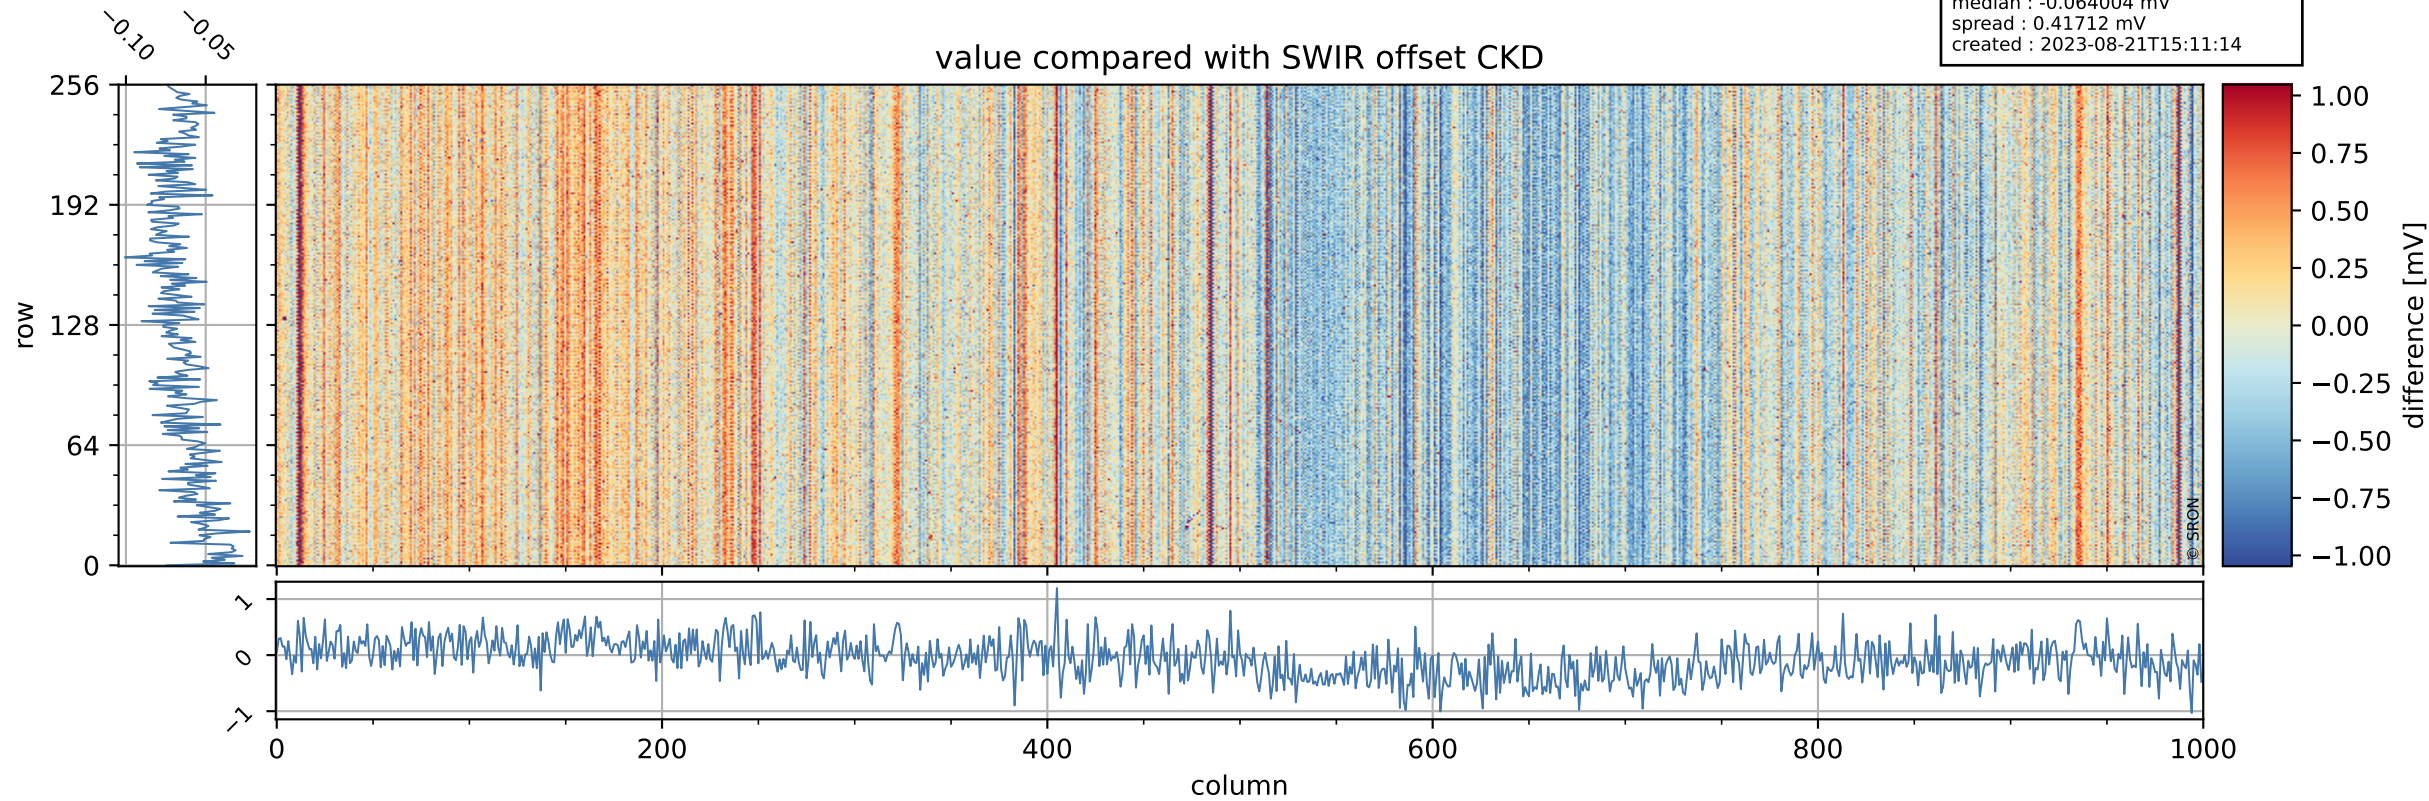

Tropomi SWIR offset (official)

orbits : 19 in [22252, 22297]
coverage : 2022-01-28 / 2022-01-31
median : 0.52595 V
spread : 0.035917 V
created : 2023-08-21T15:11:13

value detector map

Tropomi SWIR offset (official)

orbits : 19 in [22252, 22297]
coverage : 2022-01-28 / 2022-01-31
median : 28.015 μV
spread : 14.185 μV
created : 2023-08-21T15:11:14

Tropomi SWIR offset (official)

orbits : 19 in [22252, 22297]
coverage : 2022-01-28 / 2022-01-31
median : -0.064004 mV
spread : 0.41712 mV
created : 2023-08-21T15:11:14

value compared with SWIR offset CKD

Tropomi SWIR offset (official) ground-tracks of Sentinel-5P

orbits : 19 in [22252, 22297]
coverage : 2022-01-28 / 2022-01-31
created : 2023-08-21T15:11:15

Tropomi SWIR offset (official)

orbits : [2827, 22297]
coverage : 2018-04-30 / 2022-01-31
created : 2023-08-21T15:11:15

trend of detector median & temperatures