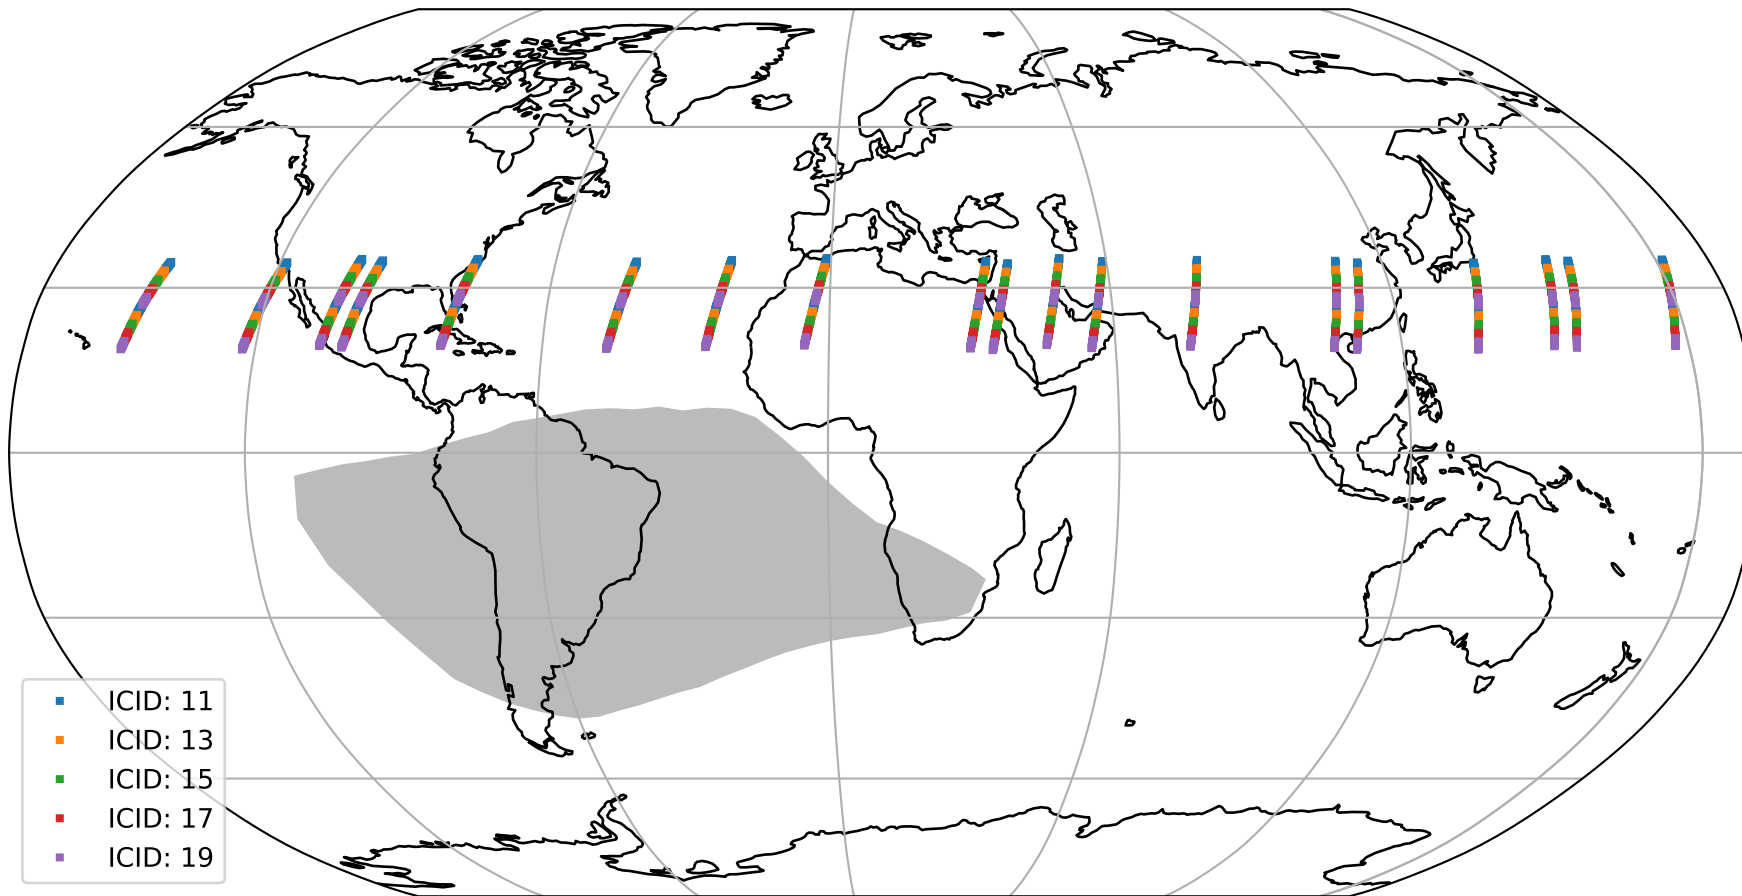

Tropomi SWIR offset (official)

orbits : 19 in [22252, 22297]
coverage : 2022-01-28 / 2022-01-31
median : 0.52595 V
spread : 0.035917 V
created : 2023-08-21T15:11:13

value detector map

Tropomi SWIR offset (official)

orbits : 19 in [22252, 22297]
coverage : 2022-01-28 / 2022-01-31
median : 28.015 μV
spread : 14.185 μV
created : 2023-08-21T15:11:14

Tropomi SWIR offset (official)

orbits : 19 in [22252, 22297]
coverage : 2022-01-28 / 2022-01-31
median : -0.064004 mV
spread : 0.41712 mV
created : 2023-08-21T15:11:14

value compared with SWIR offset CKD

Tropomi SWIR offset (official) ground-tracks of Sentinel-5P

orbits : 19 in [22252, 22297]
coverage : 2022-01-28 / 2022-01-31
created : 2023-08-21T15:11:15

Tropomi SWIR offset (official)

orbits : [2827, 22297]
coverage : 2018-04-30 / 2022-01-31
created : 2023-08-21T15:11:15

trend of detector median & temperatures