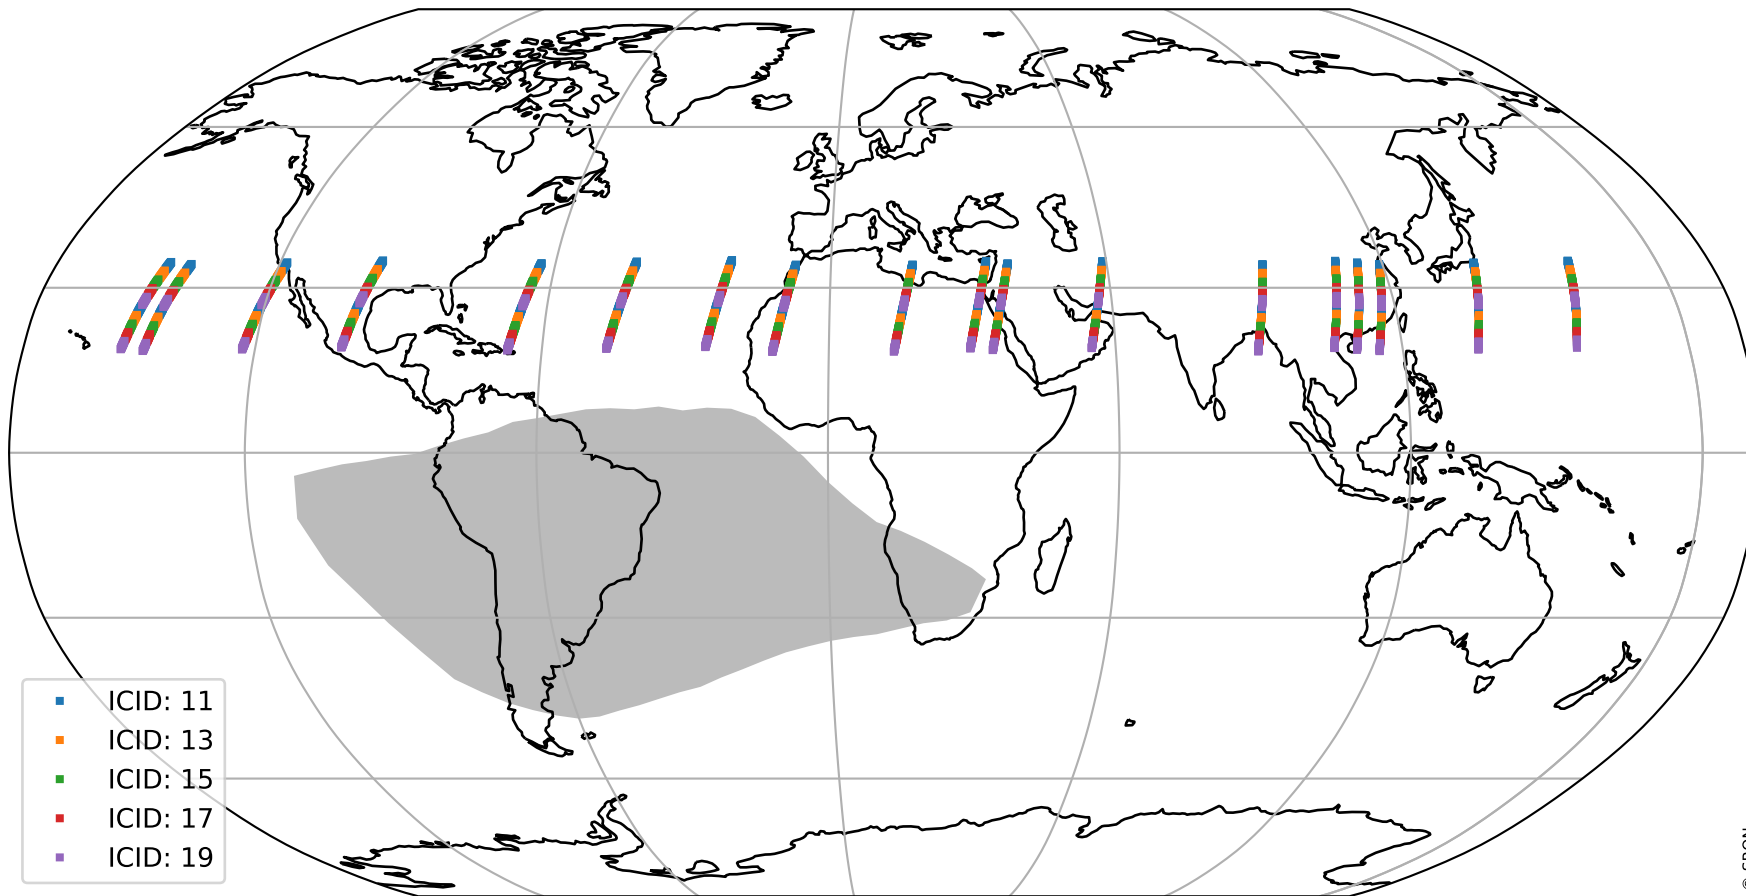

Tropomi SWIR offset (official)

orbits : 18 in [22267, 22312]
coverage : 2022-01-30 / 2022-02-02
median : 0.52594 V
spread : 0.035914 V
created : 2023-08-21T15:11:17

value detector map

Tropomi SWIR offset (official)

orbits : 18 in [22267, 22312]
coverage : 2022-01-30 / 2022-02-02
median : 27.884 μV
spread : 14.097 μV
created : 2023-08-21T15:11:17

Tropomi SWIR offset (official)

orbits : 18 in [22267, 22312]
coverage : 2022-01-30 / 2022-02-02
median : -0.06796 mV
spread : 0.41419 mV
created : 2023-08-21T15:11:18

value compared with SWIR offset CKD

Tropomi SWIR offset (official) ground-tracks of Sentinel-5P

orbits : 18 in [22267, 22312]
coverage : 2022-01-30 / 2022-02-02
created : 2023-08-21T15:11:18

- ICID: 11
- ICID: 13
- ICID: 15
- ICID: 17
- ICID: 19

Tropomi SWIR offset (official)

orbits : [2827, 22312]
coverage : 2018-04-30 / 2022-02-02
created : 2023-08-21T15:11:19

trend of detector median & temperatures