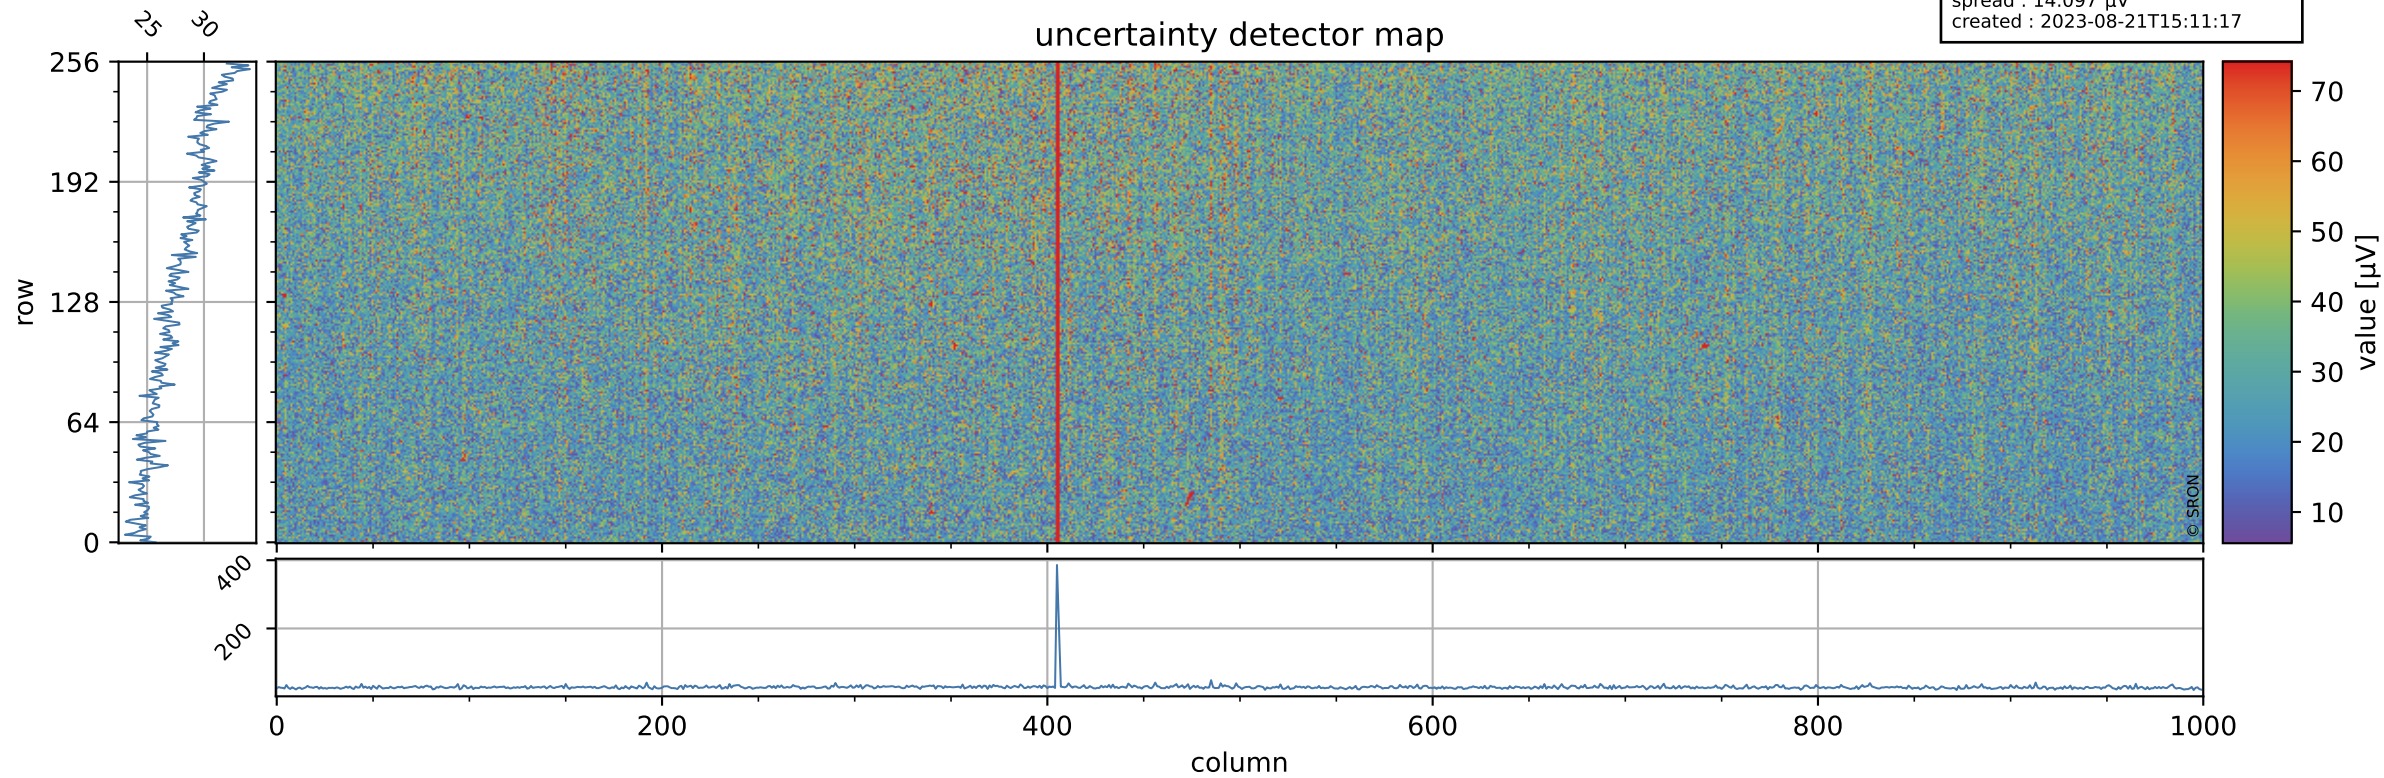

Tropomi SWIR offset (official)

orbits : 18 in [22267, 22312]
coverage : 2022-01-30 / 2022-02-02
median : 0.52594 V
spread : 0.035914 V
created : 2023-08-21T15:11:17

value detector map

Tropomi SWIR offset (official)

orbits : 18 in [22267, 22312]
coverage : 2022-01-30 / 2022-02-02
median : 27.884 μV
spread : 14.097 μV
created : 2023-08-21T15:11:17

Tropomi SWIR offset (official)

orbits : 18 in [22267, 22312]
coverage : 2022-01-30 / 2022-02-02
median : -0.06796 mV
spread : 0.41419 mV
created : 2023-08-21T15:11:18

value compared with SWIR offset CKD

Tropomi SWIR offset (official) ground-tracks of Sentinel-5P

orbits : 18 in [22267, 22312]
coverage : 2022-01-30 / 2022-02-02
created : 2023-08-21T15:11:18

- ICID: 11
- ICID: 13
- ICID: 15
- ICID: 17
- ICID: 19

Tropomi SWIR offset (official)

orbits : [2827, 22312]
coverage : 2018-04-30 / 2022-02-02
created : 2023-08-21T15:11:19

trend of detector median & temperatures