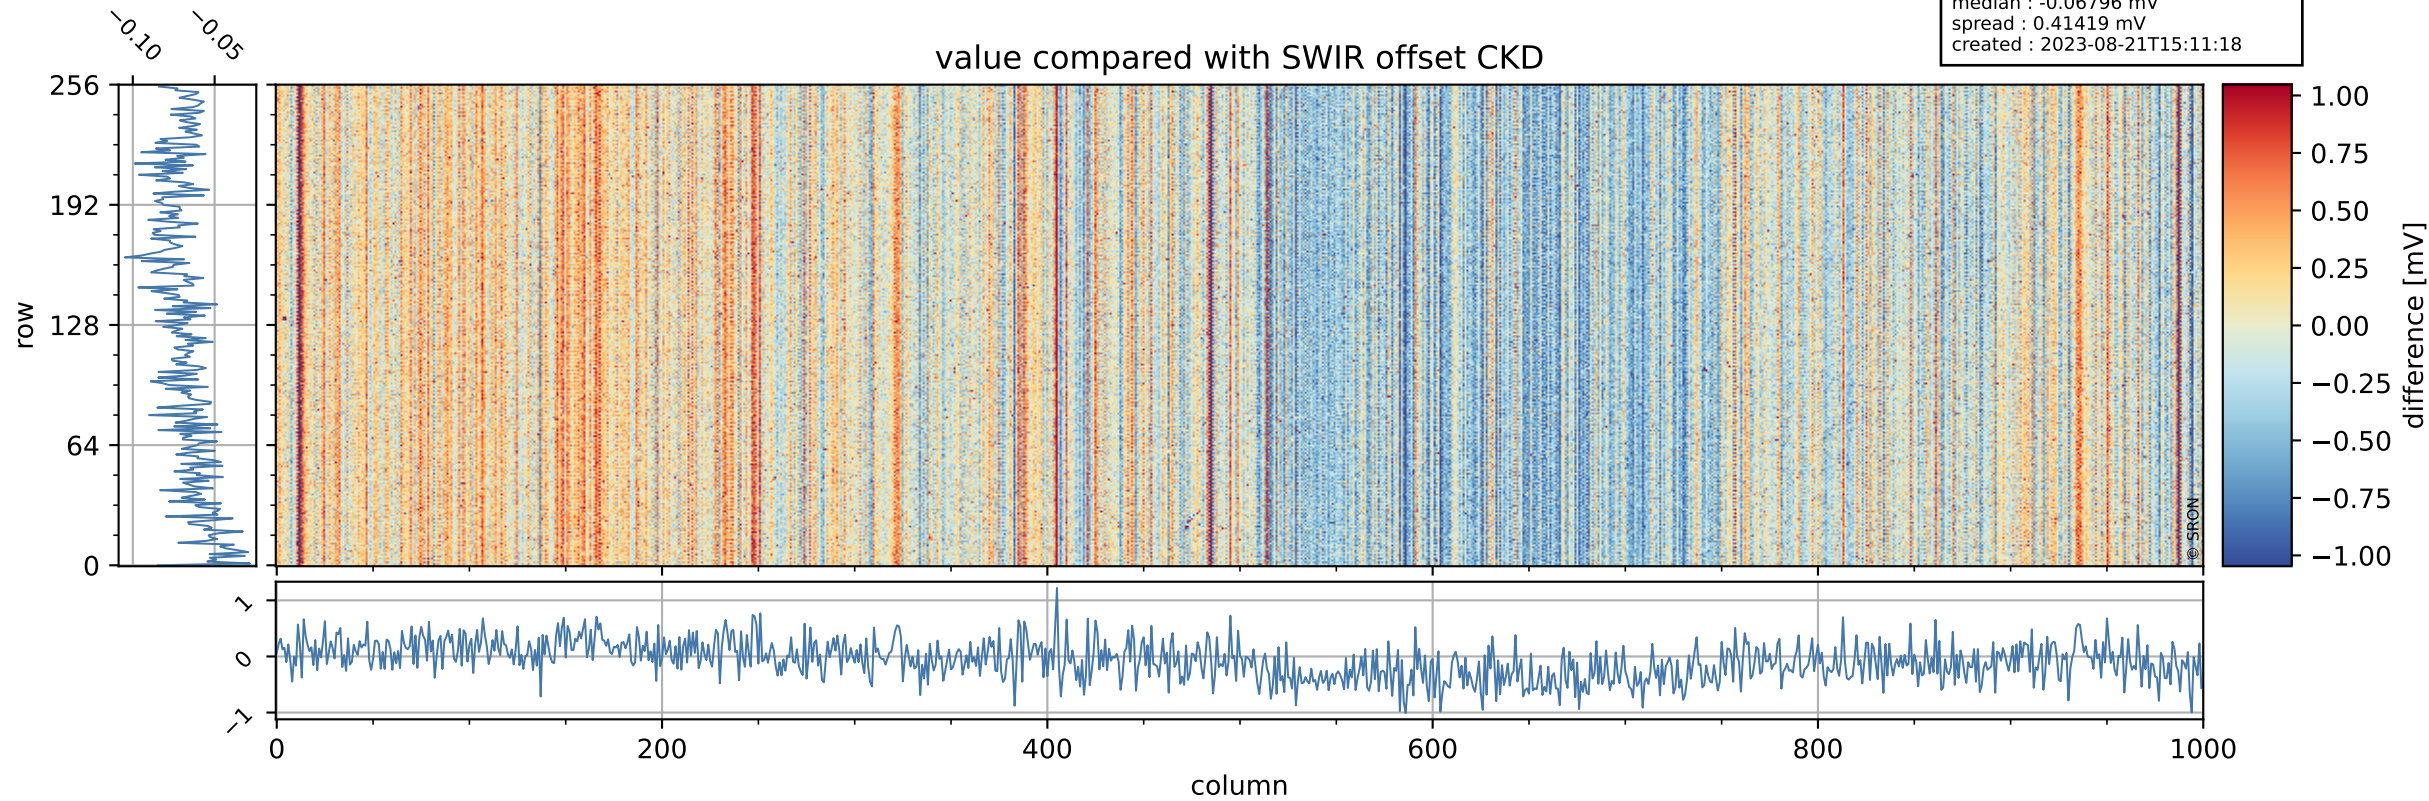

Tropomi SWIR offset (official)

orbits : 18 in [22267, 22312]
coverage : 2022-01-30 / 2022-02-02
median : 0.52594 V
spread : 0.035914 V
created : 2023-08-21T15:11:17

value detector map

Tropomi SWIR offset (official)

orbits : 18 in [22267, 22312]
coverage : 2022-01-30 / 2022-02-02
median : 27.884 μV
spread : 14.097 μV
created : 2023-08-21T15:11:17

Tropomi SWIR offset (official)

orbits : 18 in [22267, 22312]
coverage : 2022-01-30 / 2022-02-02
median : -0.06796 mV
spread : 0.41419 mV
created : 2023-08-21T15:11:18

value compared with SWIR offset CKD

Tropomi SWIR offset (official) ground-tracks of Sentinel-5P

orbits : 18 in [22267, 22312]
coverage : 2022-01-30 / 2022-02-02
created : 2023-08-21T15:11:18

- ICID: 11
- ICID: 13
- ICID: 15
- ICID: 17
- ICID: 19

Tropomi SWIR offset (official)

orbits : [2827, 22312]
coverage : 2018-04-30 / 2022-02-02
created : 2023-08-21T15:11:19

trend of detector median & temperatures