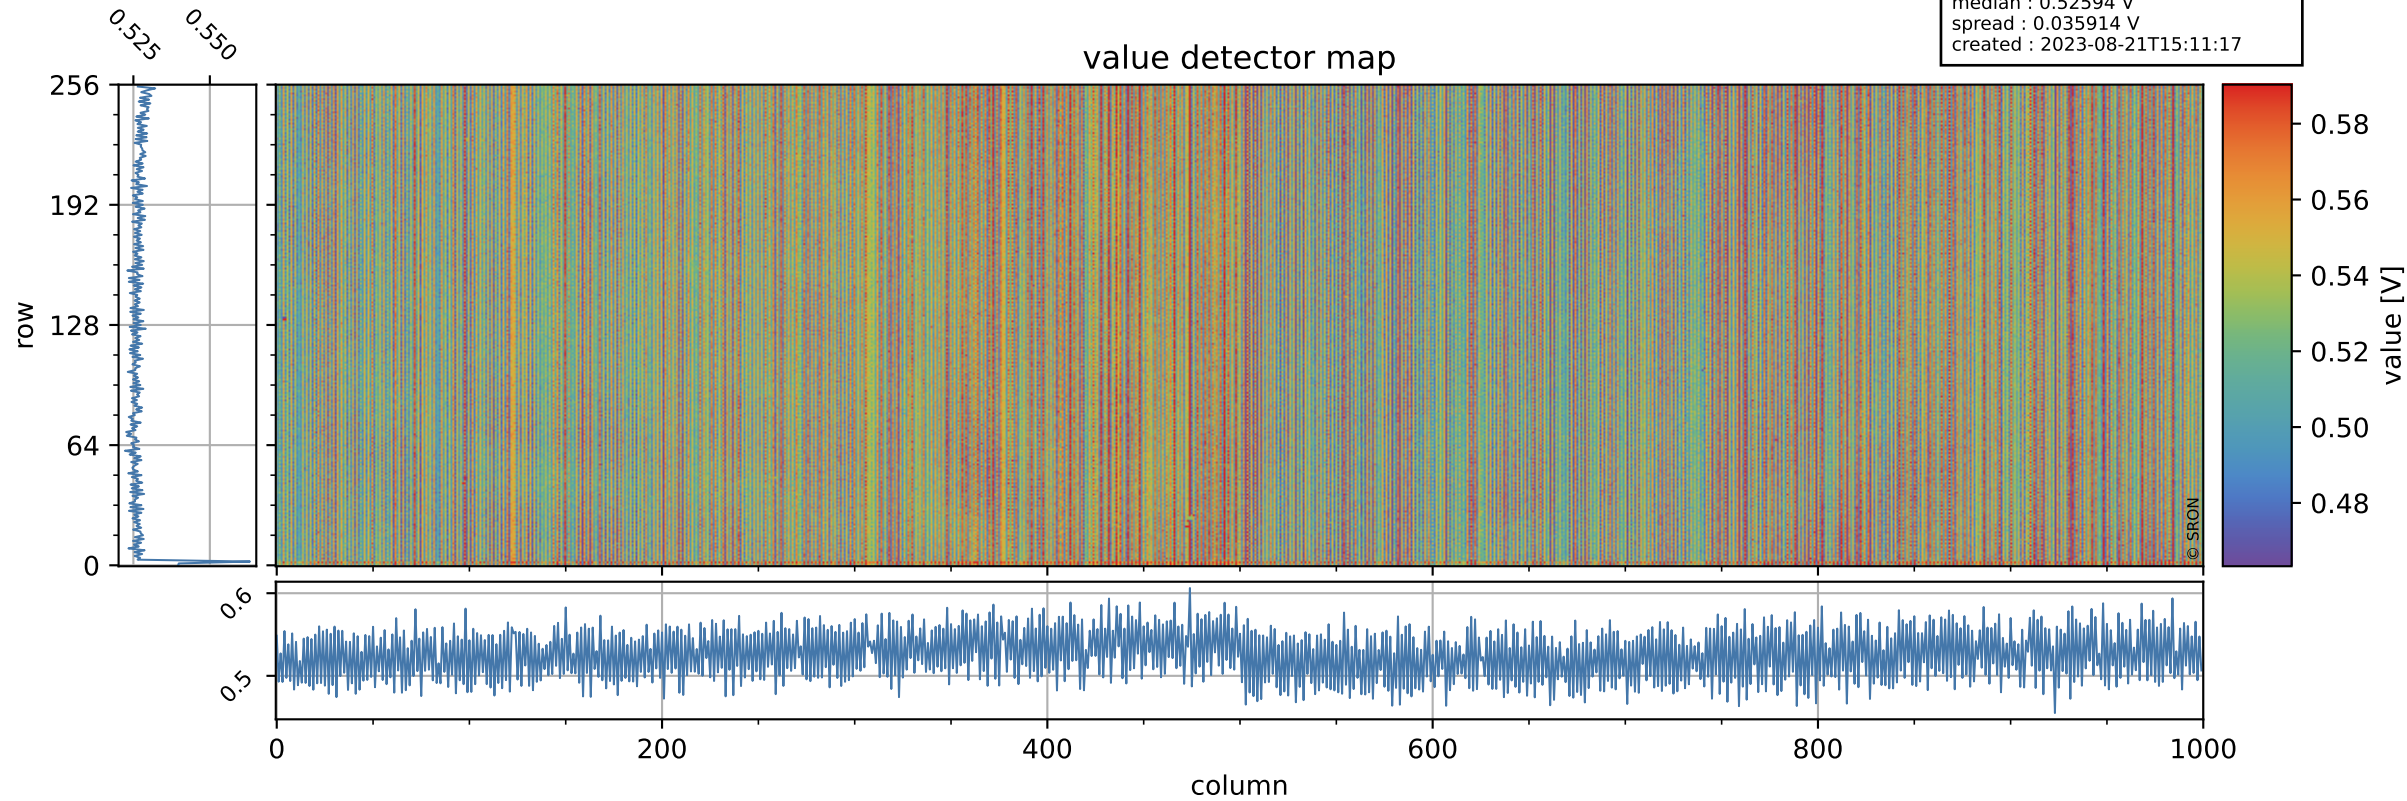

Tropomi SWIR offset (official)

orbits : 18 in [22267, 22312]
coverage : 2022-01-30 / 2022-02-02
median : 0.52594 V
spread : 0.035914 V
created : 2023-08-21T15:11:17

value detector map

Tropomi SWIR offset (official)

orbits : 18 in [22267, 22312]
coverage : 2022-01-30 / 2022-02-02
median : 27.884 μV
spread : 14.097 μV
created : 2023-08-21T15:11:17

Tropomi SWIR offset (official)

orbits : 18 in [22267, 22312]
coverage : 2022-01-30 / 2022-02-02
median : -0.06796 mV
spread : 0.41419 mV
created : 2023-08-21T15:11:18

value compared with SWIR offset CKD

Tropomi SWIR offset (official) ground-tracks of Sentinel-5P

orbits : 18 in [22267, 22312]
coverage : 2022-01-30 / 2022-02-02
created : 2023-08-21T15:11:18

- ICID: 11
- ICID: 13
- ICID: 15
- ICID: 17
- ICID: 19

Tropomi SWIR offset (official)

orbits : [2827, 22312]
coverage : 2018-04-30 / 2022-02-02
created : 2023-08-21T15:11:19

trend of detector median & temperatures