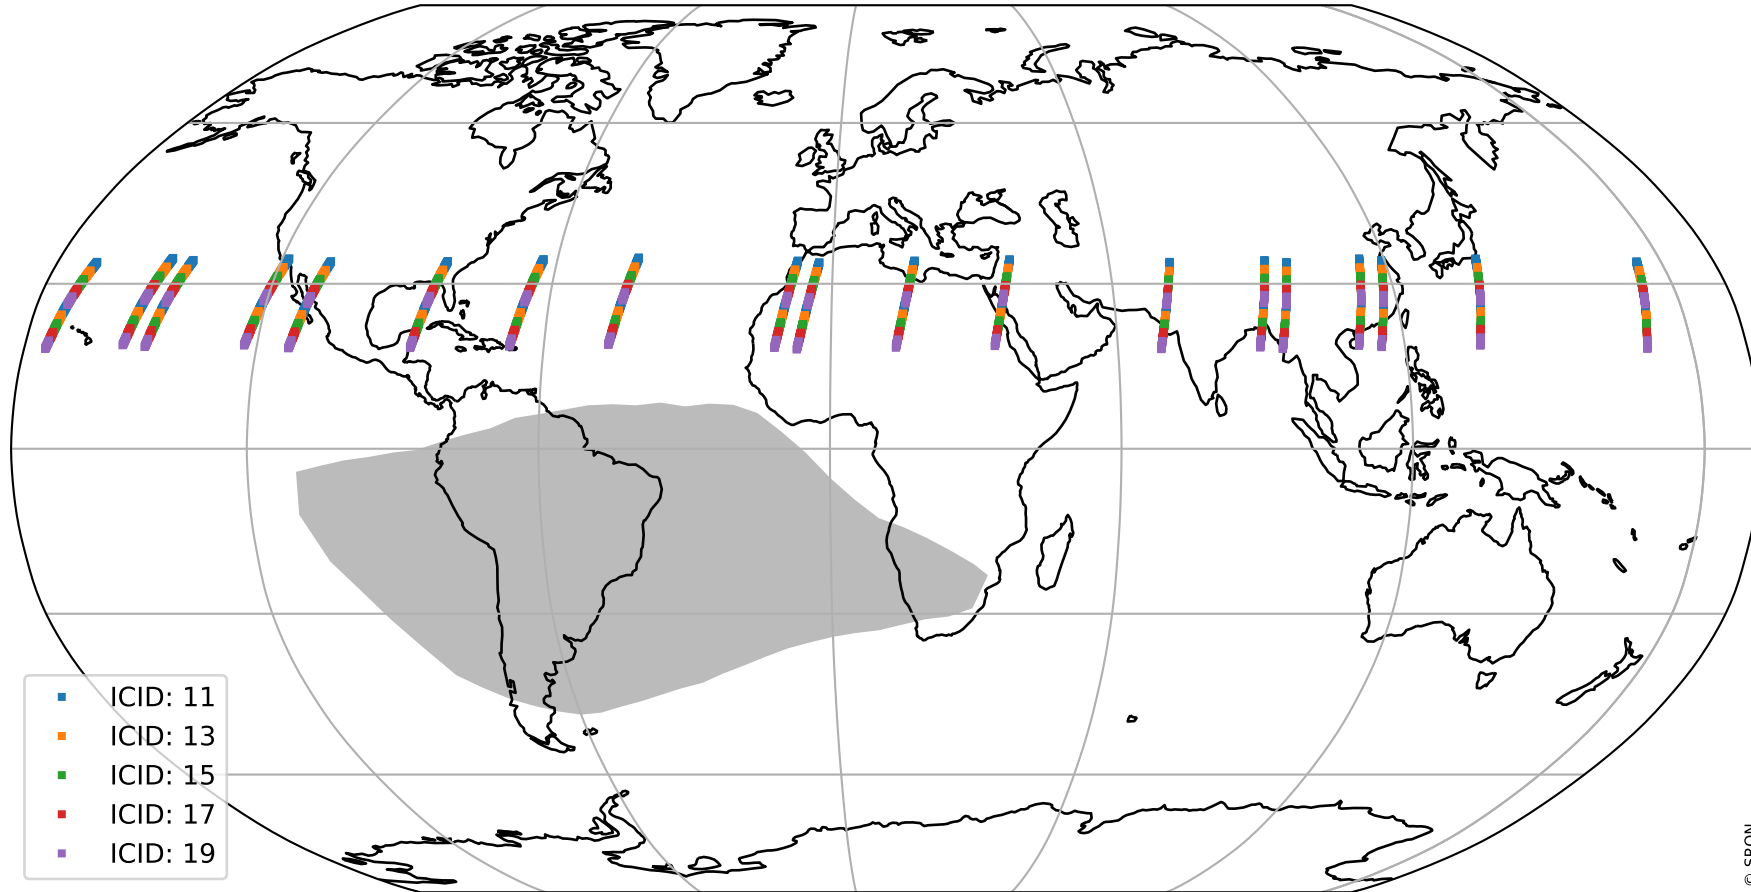

Tropomi SWIR offset (official)

orbits : 19 in [22282, 22327]
coverage : 2022-01-31 / 2022-02-03
median : 0.52594 V
spread : 0.035913 V
created : 2023-08-21T15:11:20

value detector map

Tropomi SWIR offset (official)

orbits : 19 in [22282, 22327]
coverage : 2022-01-31 / 2022-02-03
median : 27.418 μV
spread : 13.904 μV
created : 2023-08-21T15:11:20

Tropomi SWIR offset (official)

orbits : 19 in [22282, 22327]
coverage : 2022-01-31 / 2022-02-03
median : -0.069998 mV
spread : 0.40924 mV
created : 2023-08-21T15:11:21

value compared with SWIR offset CKD

Tropomi SWIR offset (official) ground-tracks of Sentinel-5P

orbits : 19 in [22282, 22327]
coverage : 2022-01-31 / 2022-02-03
created : 2023-08-21T15:11:21

Tropomi SWIR offset (official)

orbits : [2827, 22327]
coverage : 2018-04-30 / 2022-02-03
created : 2023-08-21T15:11:22

trend of detector median & temperatures