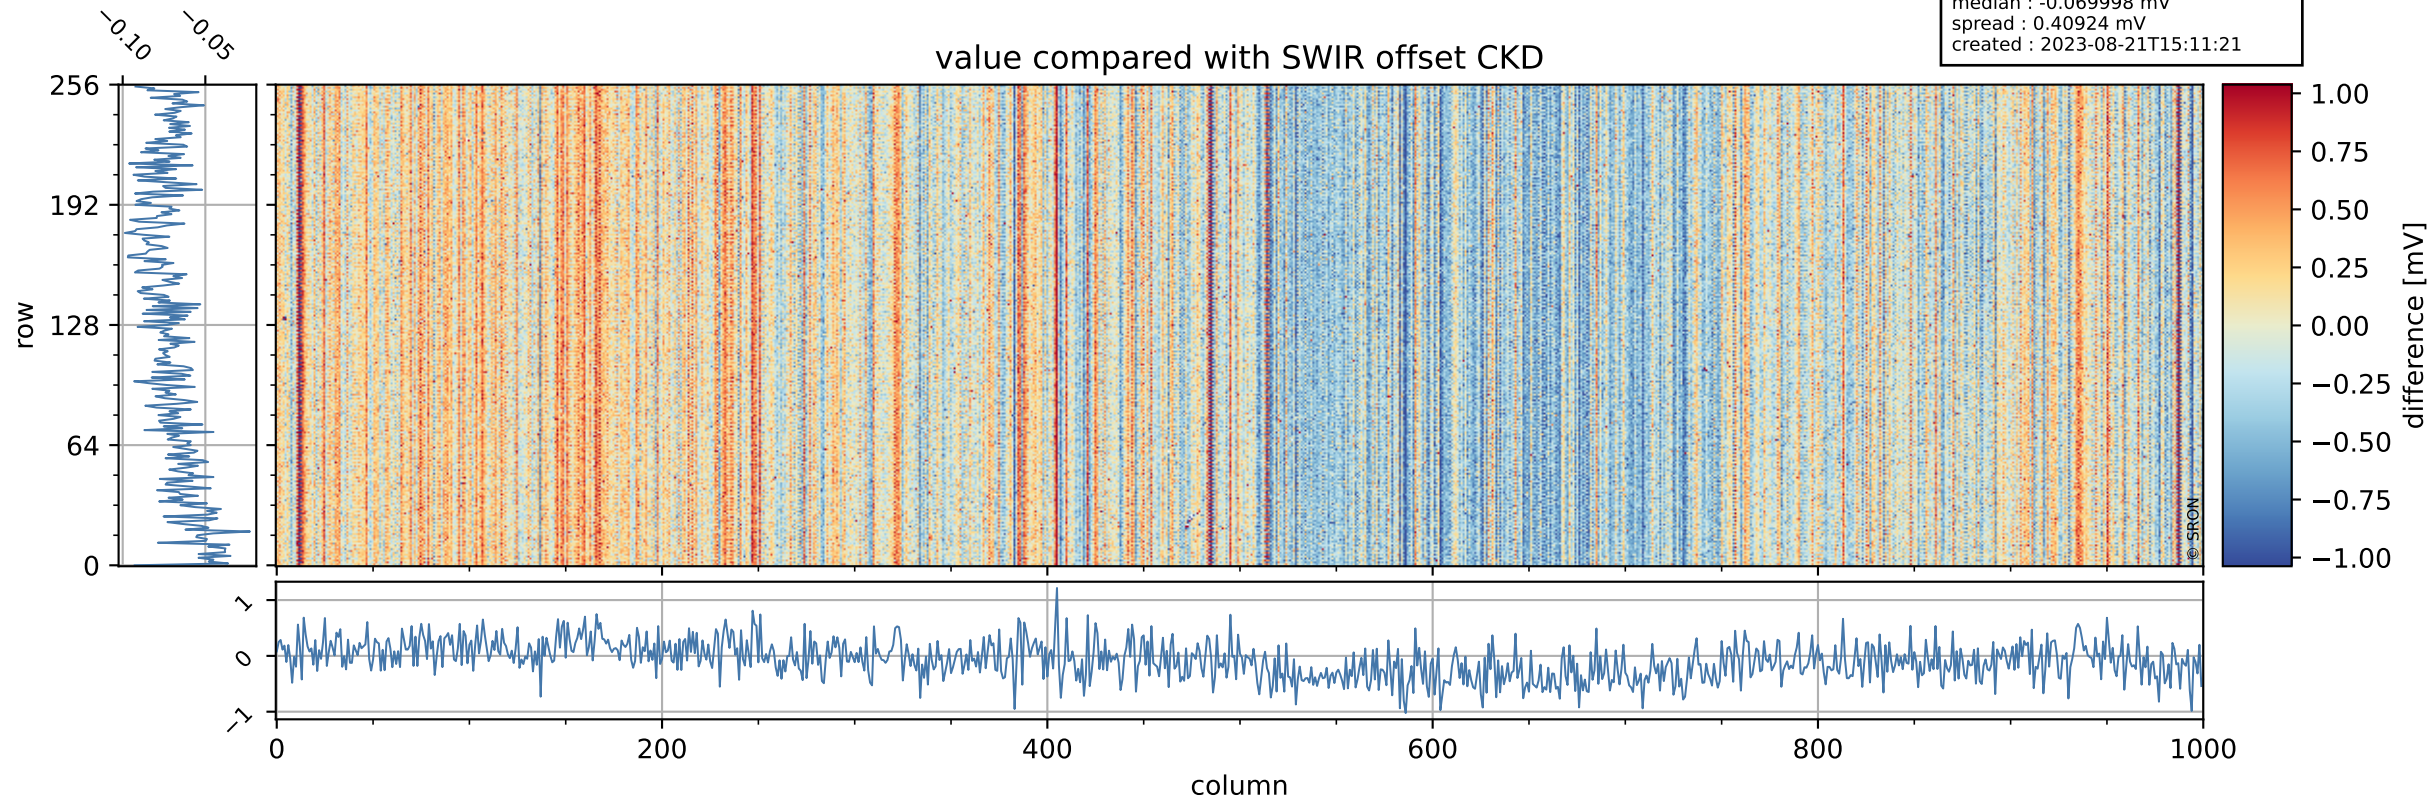

Tropomi SWIR offset (official)

orbits : 19 in [22282, 22327]
coverage : 2022-01-31 / 2022-02-03
median : 0.52594 V
spread : 0.035913 V
created : 2023-08-21T15:11:20

value detector map

Tropomi SWIR offset (official)

orbits : 19 in [22282, 22327]
coverage : 2022-01-31 / 2022-02-03
median : 27.418 μV
spread : 13.904 μV
created : 2023-08-21T15:11:20

Tropomi SWIR offset (official)

orbits : 19 in [22282, 22327]
coverage : 2022-01-31 / 2022-02-03
median : -0.069998 mV
spread : 0.40924 mV
created : 2023-08-21T15:11:21

value compared with SWIR offset CKD

Tropomi SWIR offset (official) ground-tracks of Sentinel-5P

orbits : 19 in [22282, 22327]
coverage : 2022-01-31 / 2022-02-03
created : 2023-08-21T15:11:21

Tropomi SWIR offset (official)

orbits : [2827, 22327]
coverage : 2018-04-30 / 2022-02-03
created : 2023-08-21T15:11:22

trend of detector median & temperatures