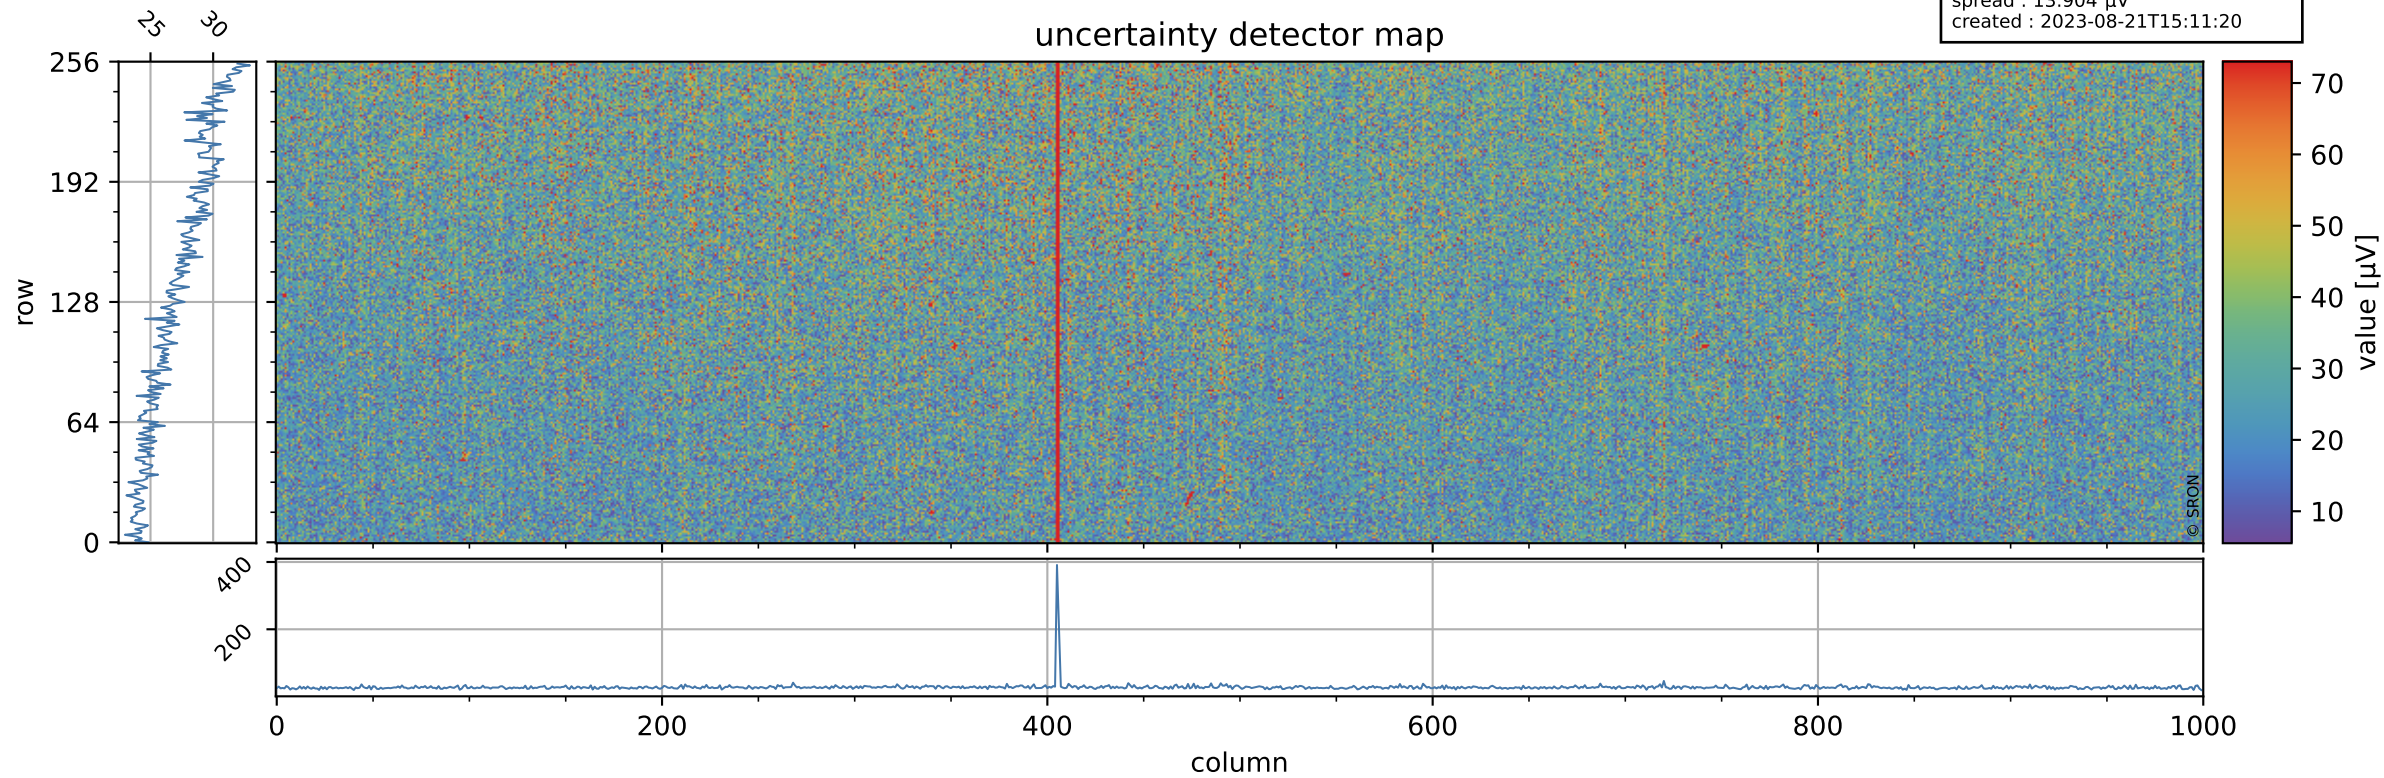

Tropomi SWIR offset (official)

orbits : 19 in [22282, 22327]
coverage : 2022-01-31 / 2022-02-03
median : 0.52594 V
spread : 0.035913 V
created : 2023-08-21T15:11:20

value detector map

Tropomi SWIR offset (official)

orbits : 19 in [22282, 22327]
coverage : 2022-01-31 / 2022-02-03
median : 27.418 μV
spread : 13.904 μV
created : 2023-08-21T15:11:20

Tropomi SWIR offset (official)

orbits : 19 in [22282, 22327]
coverage : 2022-01-31 / 2022-02-03
median : -0.069998 mV
spread : 0.40924 mV
created : 2023-08-21T15:11:21

value compared with SWIR offset CKD

Tropomi SWIR offset (official) ground-tracks of Sentinel-5P

orbits : 19 in [22282, 22327]
coverage : 2022-01-31 / 2022-02-03
created : 2023-08-21T15:11:21

Tropomi SWIR offset (official)

orbits : [2827, 22327]
coverage : 2018-04-30 / 2022-02-03
created : 2023-08-21T15:11:22

trend of detector median & temperatures