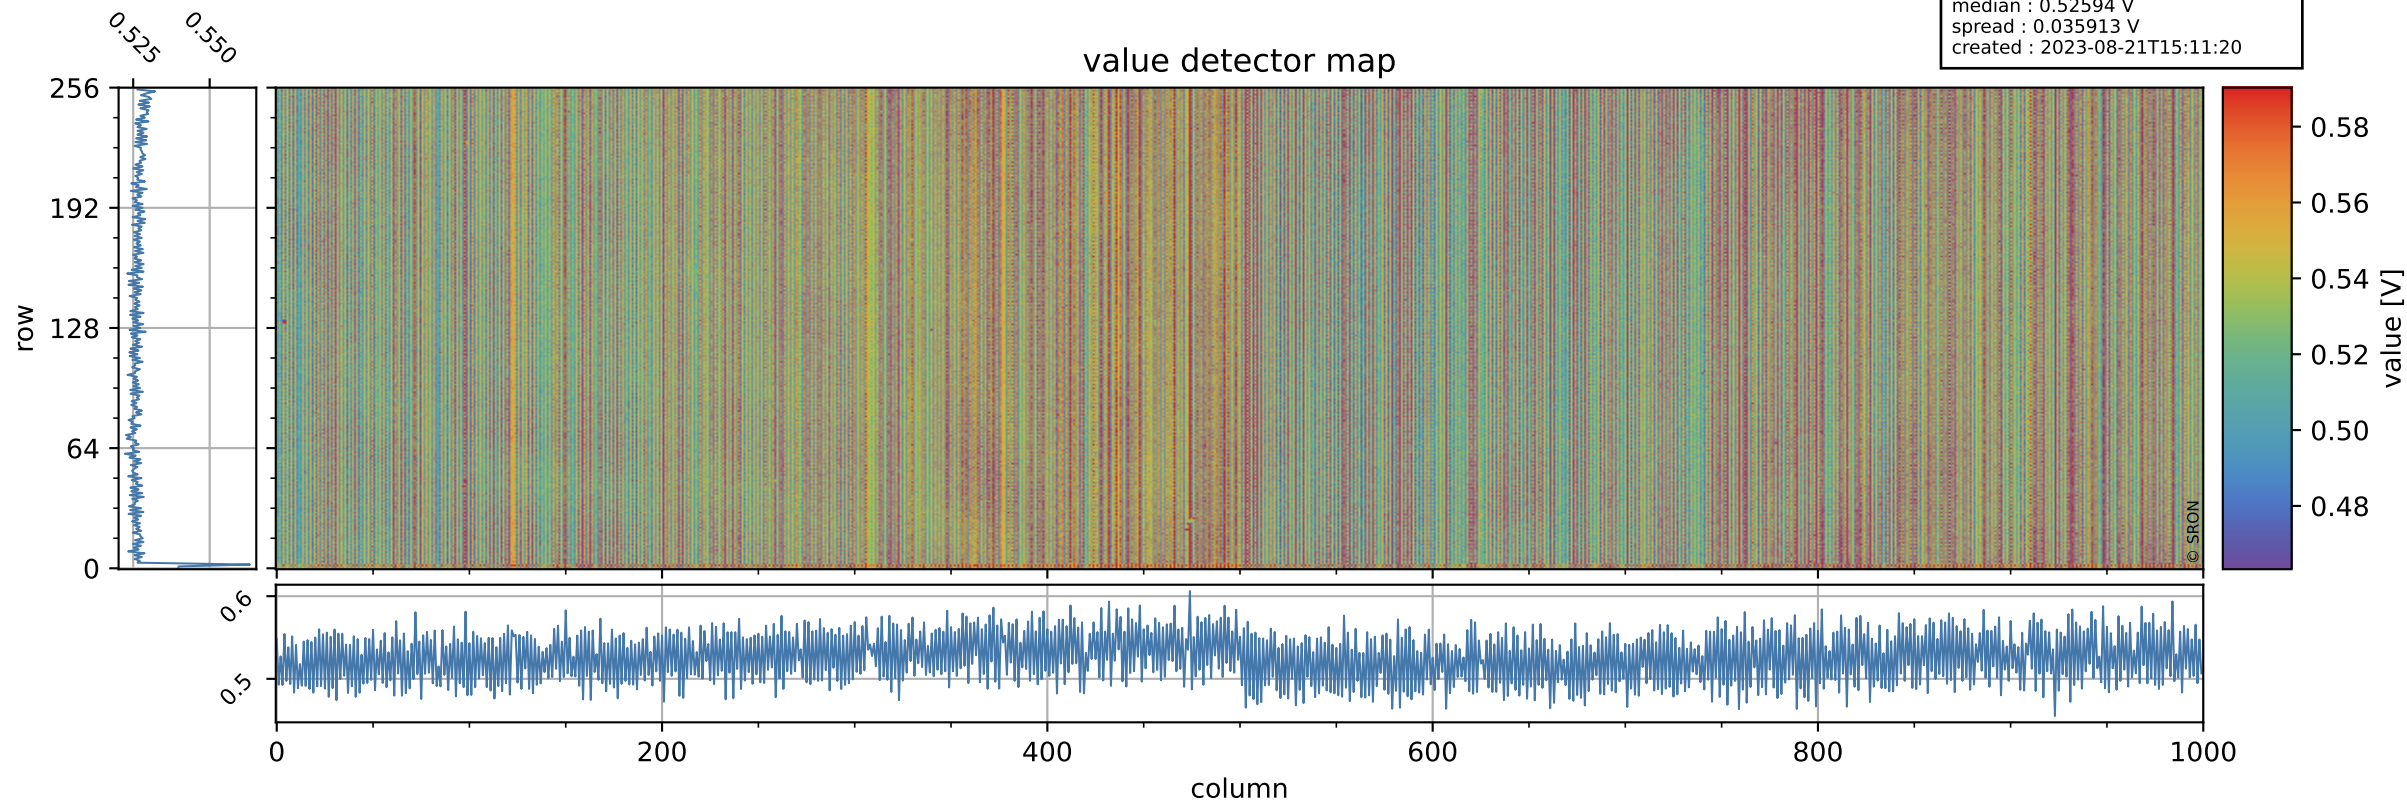

Tropomi SWIR offset (official)

orbits : 19 in [22282, 22327]
coverage : 2022-01-31 / 2022-02-03
median : 0.52594 V
spread : 0.035913 V
created : 2023-08-21T15:11:20

value detector map

Tropomi SWIR offset (official)

orbits : 19 in [22282, 22327]
coverage : 2022-01-31 / 2022-02-03
median : 27.418 μV
spread : 13.904 μV
created : 2023-08-21T15:11:20

Tropomi SWIR offset (official)

orbits : 19 in [22282, 22327]
coverage : 2022-01-31 / 2022-02-03
median : -0.069998 mV
spread : 0.40924 mV
created : 2023-08-21T15:11:21

value compared with SWIR offset CKD

Tropomi SWIR offset (official) ground-tracks of Sentinel-5P

orbits : 19 in [22282, 22327]
coverage : 2022-01-31 / 2022-02-03
created : 2023-08-21T15:11:21

Tropomi SWIR offset (official)

orbits : [2827, 22327]
coverage : 2018-04-30 / 2022-02-03
created : 2023-08-21T15:11:22

trend of detector median & temperatures