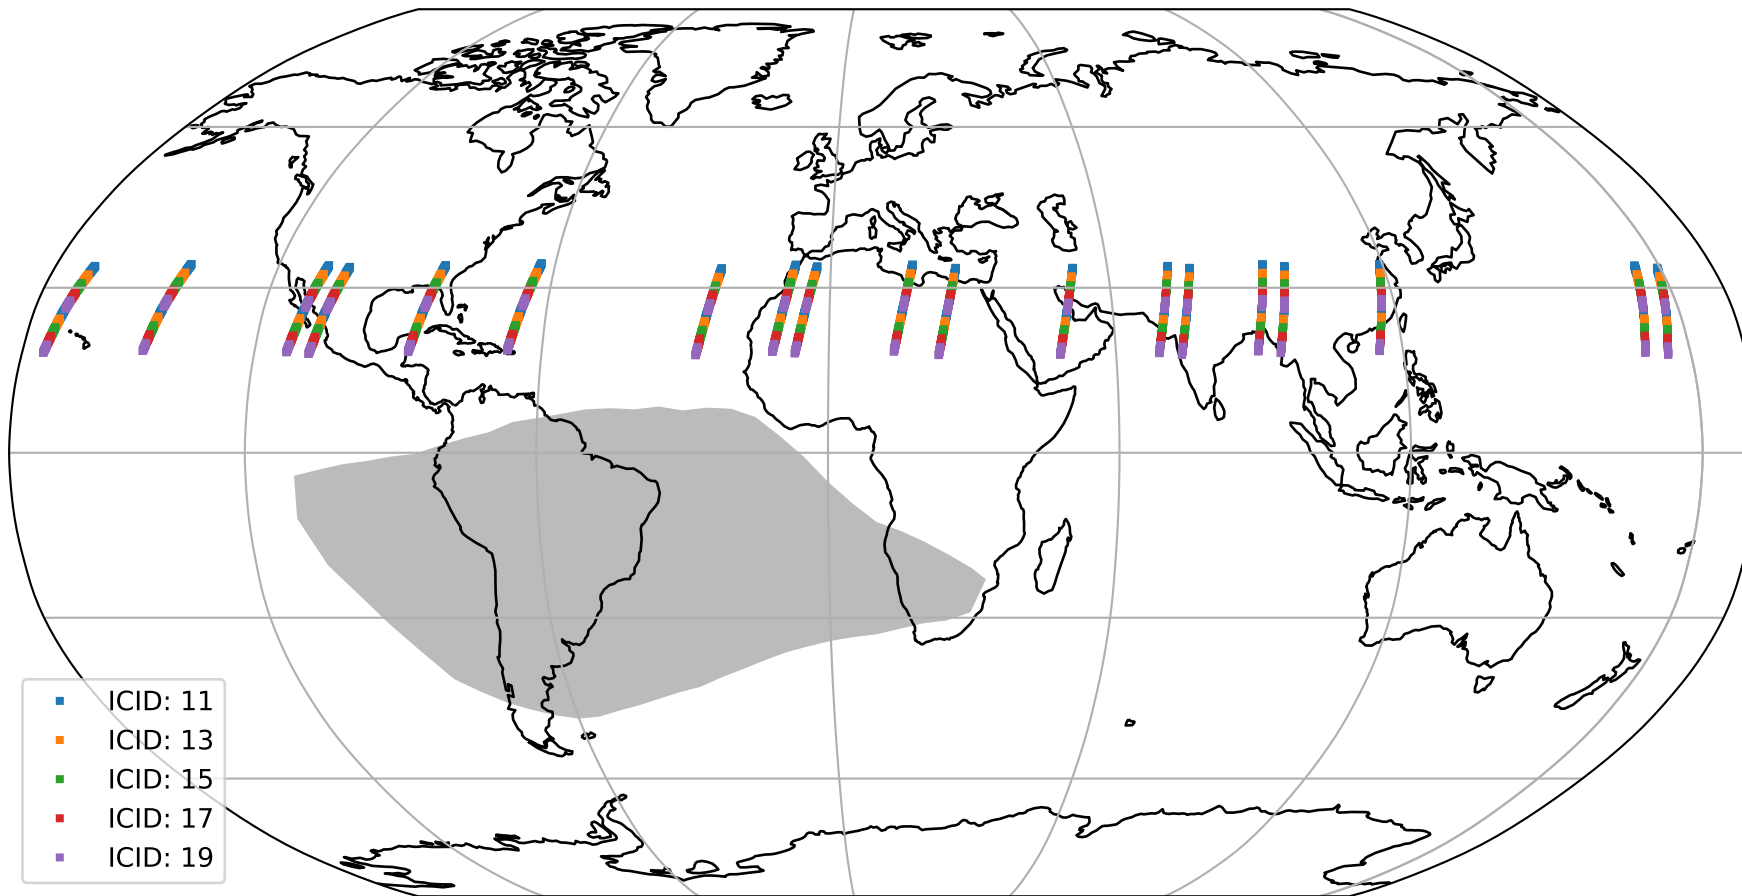

Tropomi SWIR offset (official)

orbits : 19 in [22297, 22342]
coverage : 2022-02-01 / 2022-02-04
median : 0.52594 V
spread : 0.035913 V
created : 2023-08-21T15:11:23

value detector map

Tropomi SWIR offset (official)

orbits : 19 in [22297, 22342]
coverage : 2022-02-01 / 2022-02-04
median : 27.743 μV
spread : 14.045 μV
created : 2023-08-21T15:11:23

Tropomi SWIR offset (official)

orbits : 19 in [22297, 22342]
coverage : 2022-02-01 / 2022-02-04
median : -0.075708 mV
spread : 0.40432 mV
created : 2023-08-21T15:11:24

value compared with SWIR offset CKD

Tropomi SWIR offset (official) ground-tracks of Sentinel-5P

orbits : 19 in [22297, 22342]
coverage : 2022-02-01 / 2022-02-04
created : 2023-08-21T15:11:24

Tropomi SWIR offset (official)

orbits : [2827, 22342]
coverage : 2018-04-30 / 2022-02-04
created : 2023-08-21T15:11:25

trend of detector median & temperatures