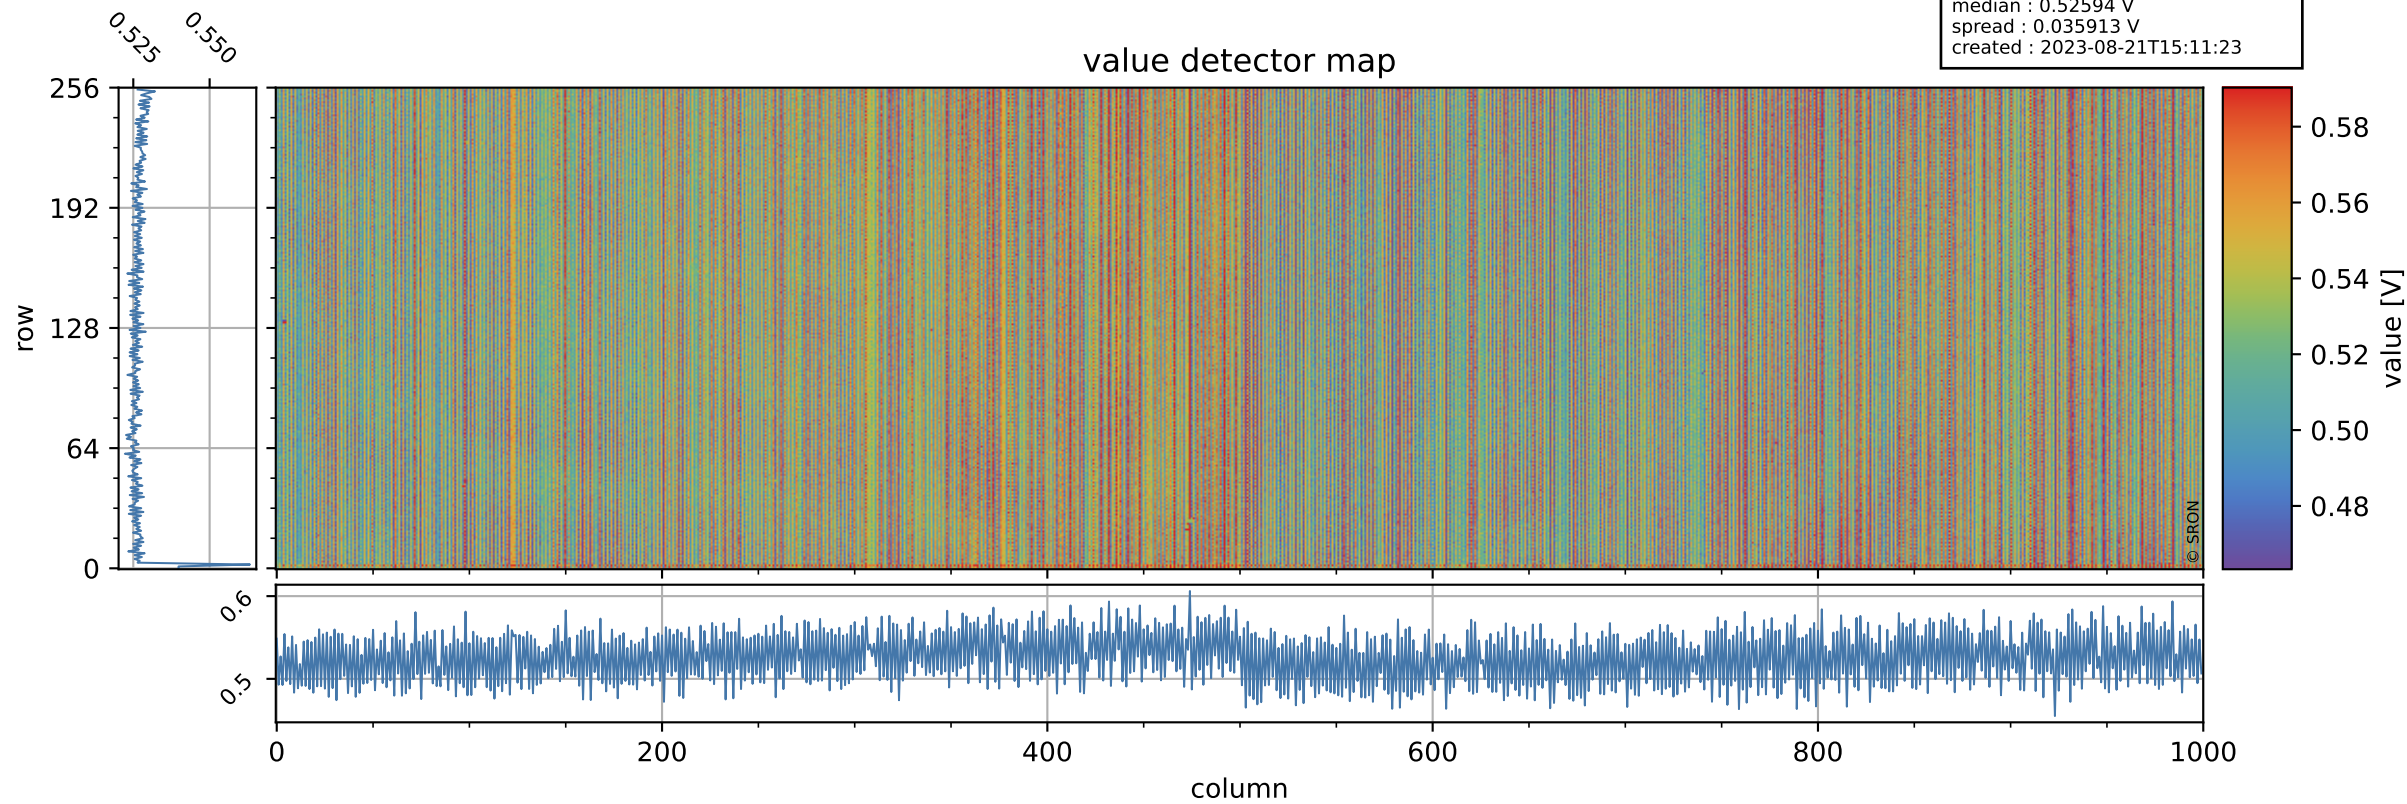

Tropomi SWIR offset (official)

orbits : 19 in [22297, 22342]
coverage : 2022-02-01 / 2022-02-04
median : 0.52594 V
spread : 0.035913 V
created : 2023-08-21T15:11:23

value detector map

Tropomi SWIR offset (official)

orbits : 19 in [22297, 22342]
coverage : 2022-02-01 / 2022-02-04
median : 27.743 μV
spread : 14.045 μV
created : 2023-08-21T15:11:23

Tropomi SWIR offset (official)

orbits : 19 in [22297, 22342]
coverage : 2022-02-01 / 2022-02-04
median : -0.075708 mV
spread : 0.40432 mV
created : 2023-08-21T15:11:24

value compared with SWIR offset CKD

Tropomi SWIR offset (official) ground-tracks of Sentinel-5P

orbits : 19 in [22297, 22342]
coverage : 2022-02-01 / 2022-02-04
created : 2023-08-21T15:11:24

Tropomi SWIR offset (official)

orbits : [2827, 22342]
coverage : 2018-04-30 / 2022-02-04
created : 2023-08-21T15:11:25

trend of detector median & temperatures