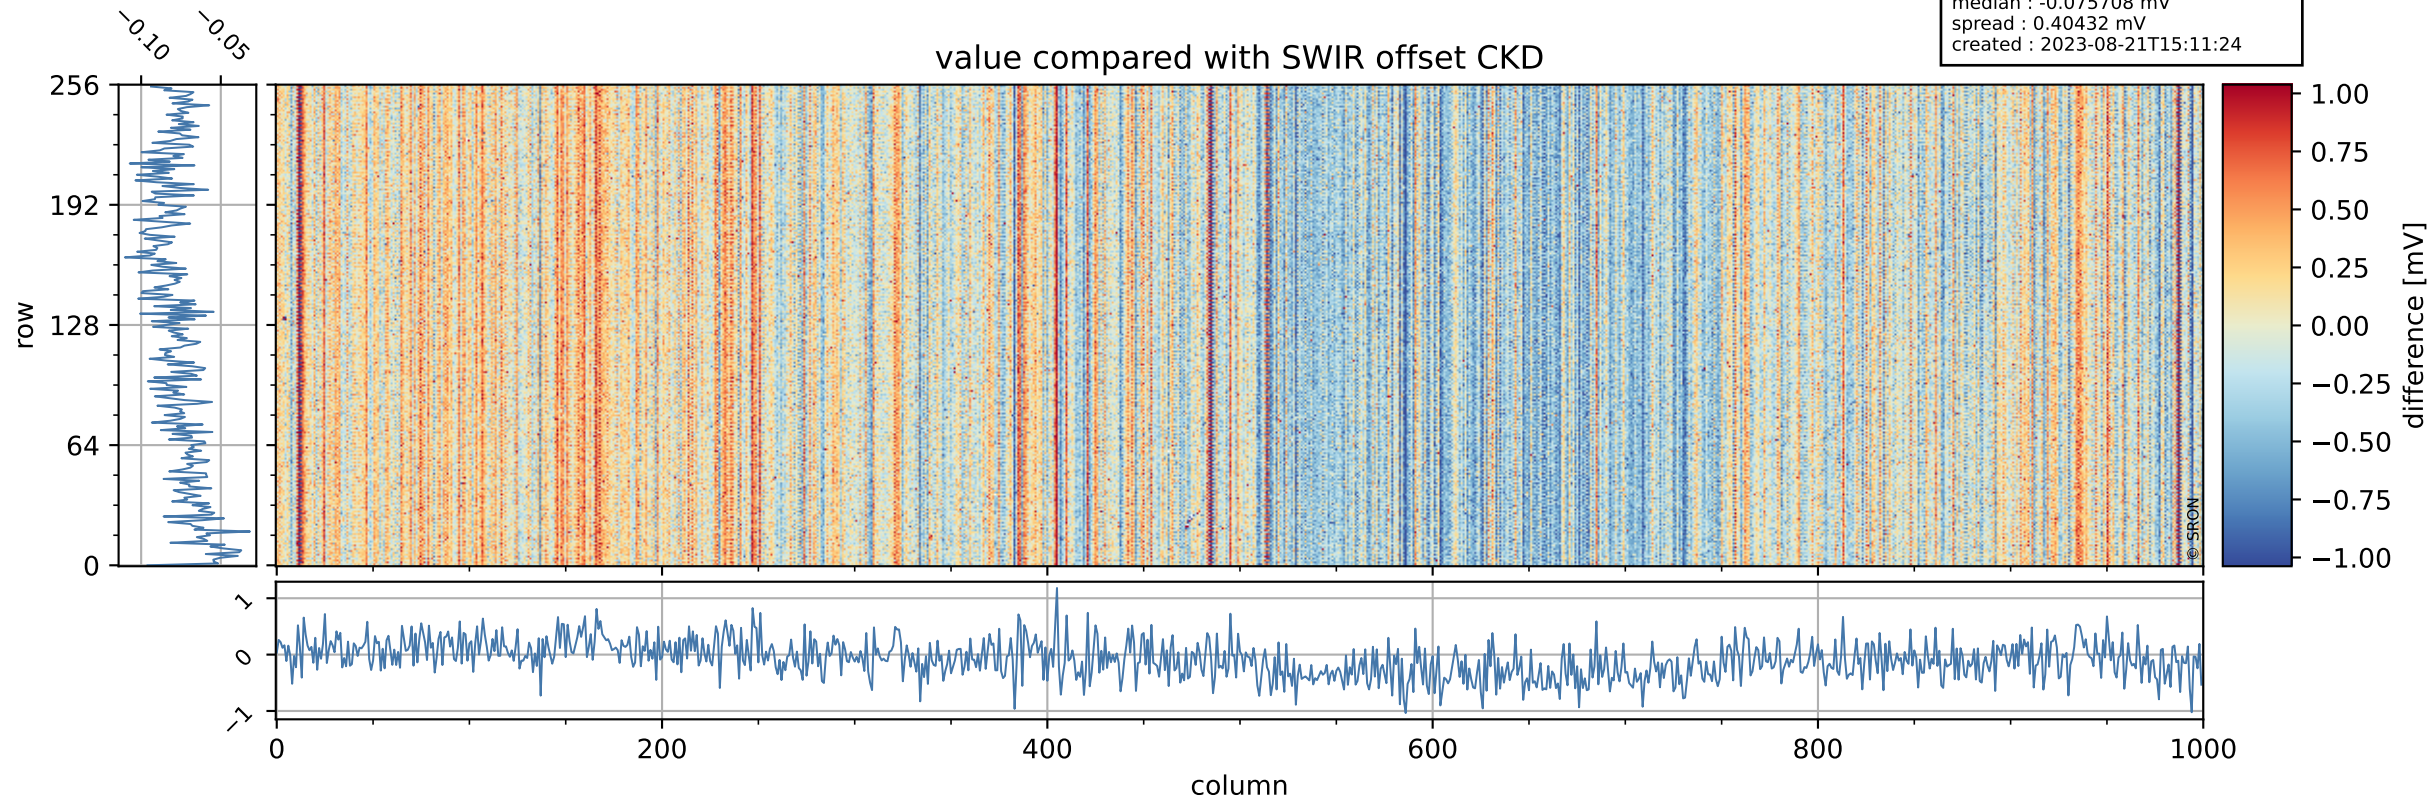

Tropomi SWIR offset (official)

orbits : 19 in [22297, 22342]
coverage : 2022-02-01 / 2022-02-04
median : 0.52594 V
spread : 0.035913 V
created : 2023-08-21T15:11:23

value detector map

Tropomi SWIR offset (official)

orbits : 19 in [22297, 22342]
coverage : 2022-02-01 / 2022-02-04
median : 27.743 μV
spread : 14.045 μV
created : 2023-08-21T15:11:23

Tropomi SWIR offset (official)

orbits : 19 in [22297, 22342]
coverage : 2022-02-01 / 2022-02-04
median : -0.075708 mV
spread : 0.40432 mV
created : 2023-08-21T15:11:24

value compared with SWIR offset CKD

Tropomi SWIR offset (official) ground-tracks of Sentinel-5P

orbits : 19 in [22297, 22342]
coverage : 2022-02-01 / 2022-02-04
created : 2023-08-21T15:11:24

Tropomi SWIR offset (official)

orbits : [2827, 22342]
coverage : 2018-04-30 / 2022-02-04
created : 2023-08-21T15:11:25

trend of detector median & temperatures