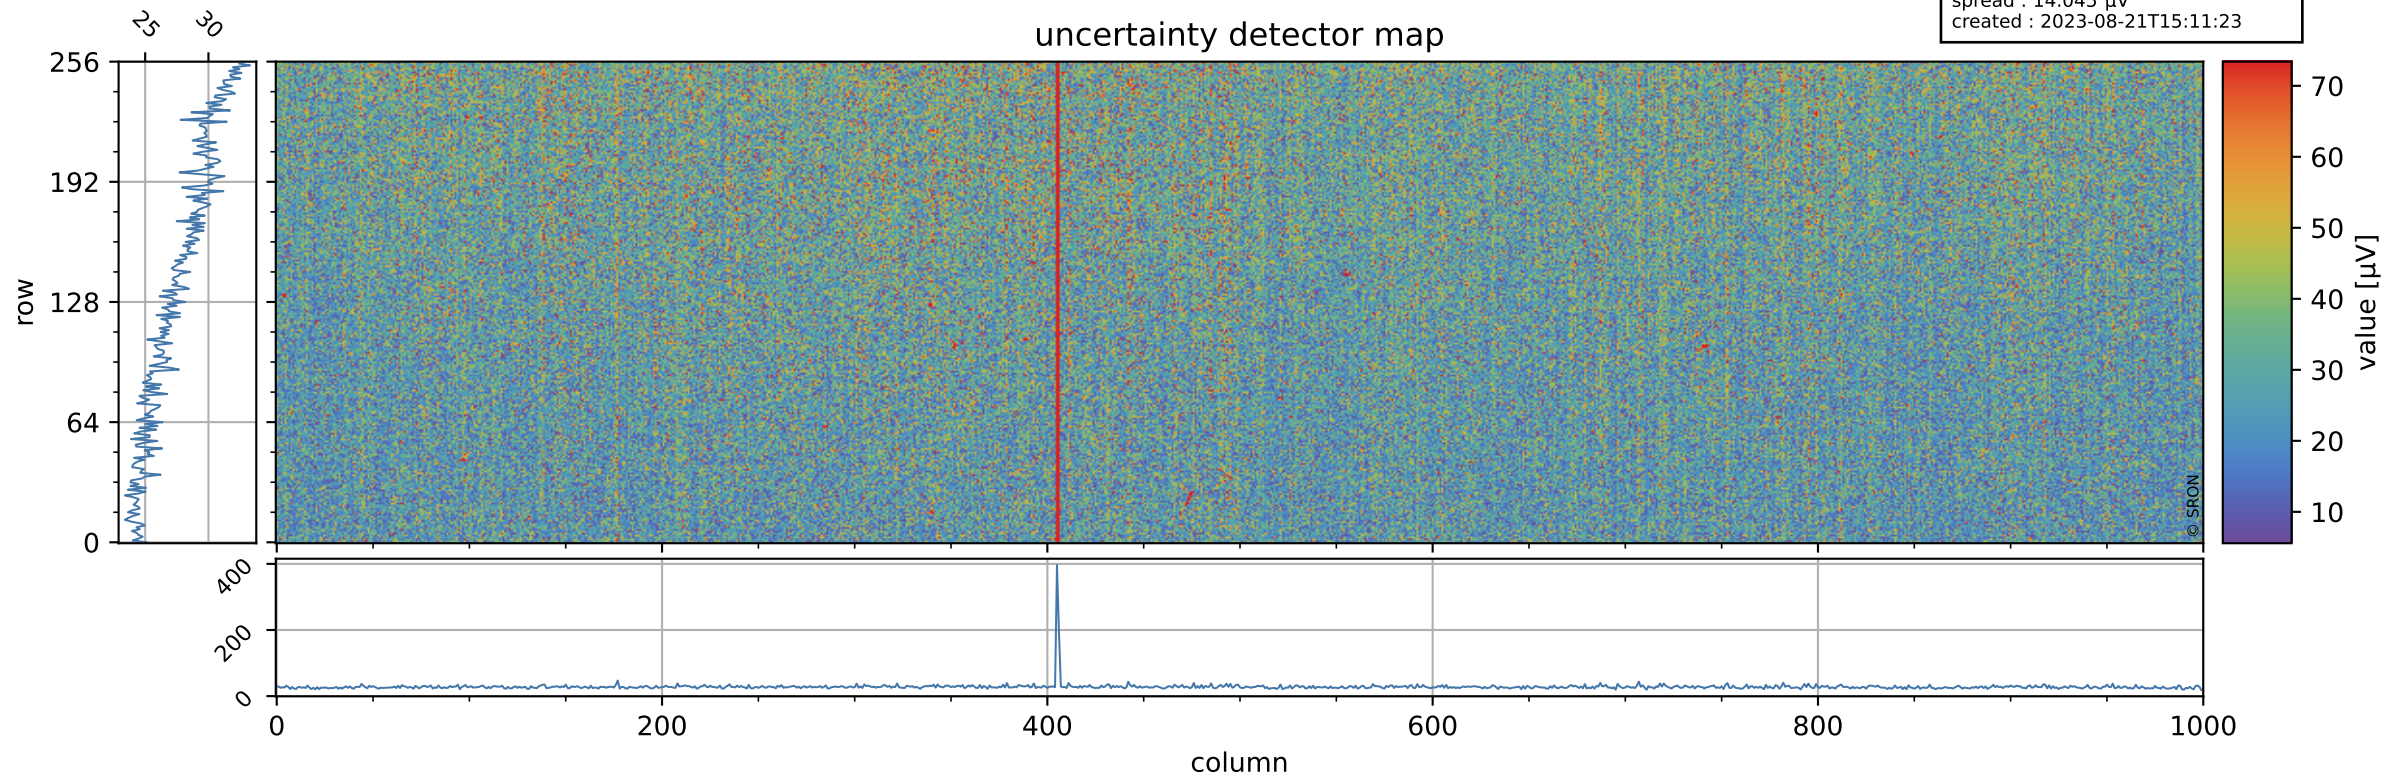

Tropomi SWIR offset (official)

orbits : 19 in [22297, 22342]
coverage : 2022-02-01 / 2022-02-04
median : 0.52594 V
spread : 0.035913 V
created : 2023-08-21T15:11:23

value detector map

Tropomi SWIR offset (official)

orbits : 19 in [22297, 22342]
coverage : 2022-02-01 / 2022-02-04
median : 27.743 μV
spread : 14.045 μV
created : 2023-08-21T15:11:23

Tropomi SWIR offset (official)

orbits : 19 in [22297, 22342]
coverage : 2022-02-01 / 2022-02-04
median : -0.075708 mV
spread : 0.40432 mV
created : 2023-08-21T15:11:24

value compared with SWIR offset CKD

Tropomi SWIR offset (official) ground-tracks of Sentinel-5P

orbits : 19 in [22297, 22342]
coverage : 2022-02-01 / 2022-02-04
created : 2023-08-21T15:11:24

Tropomi SWIR offset (official)

orbits : [2827, 22342]
coverage : 2018-04-30 / 2022-02-04
created : 2023-08-21T15:11:25

trend of detector median & temperatures