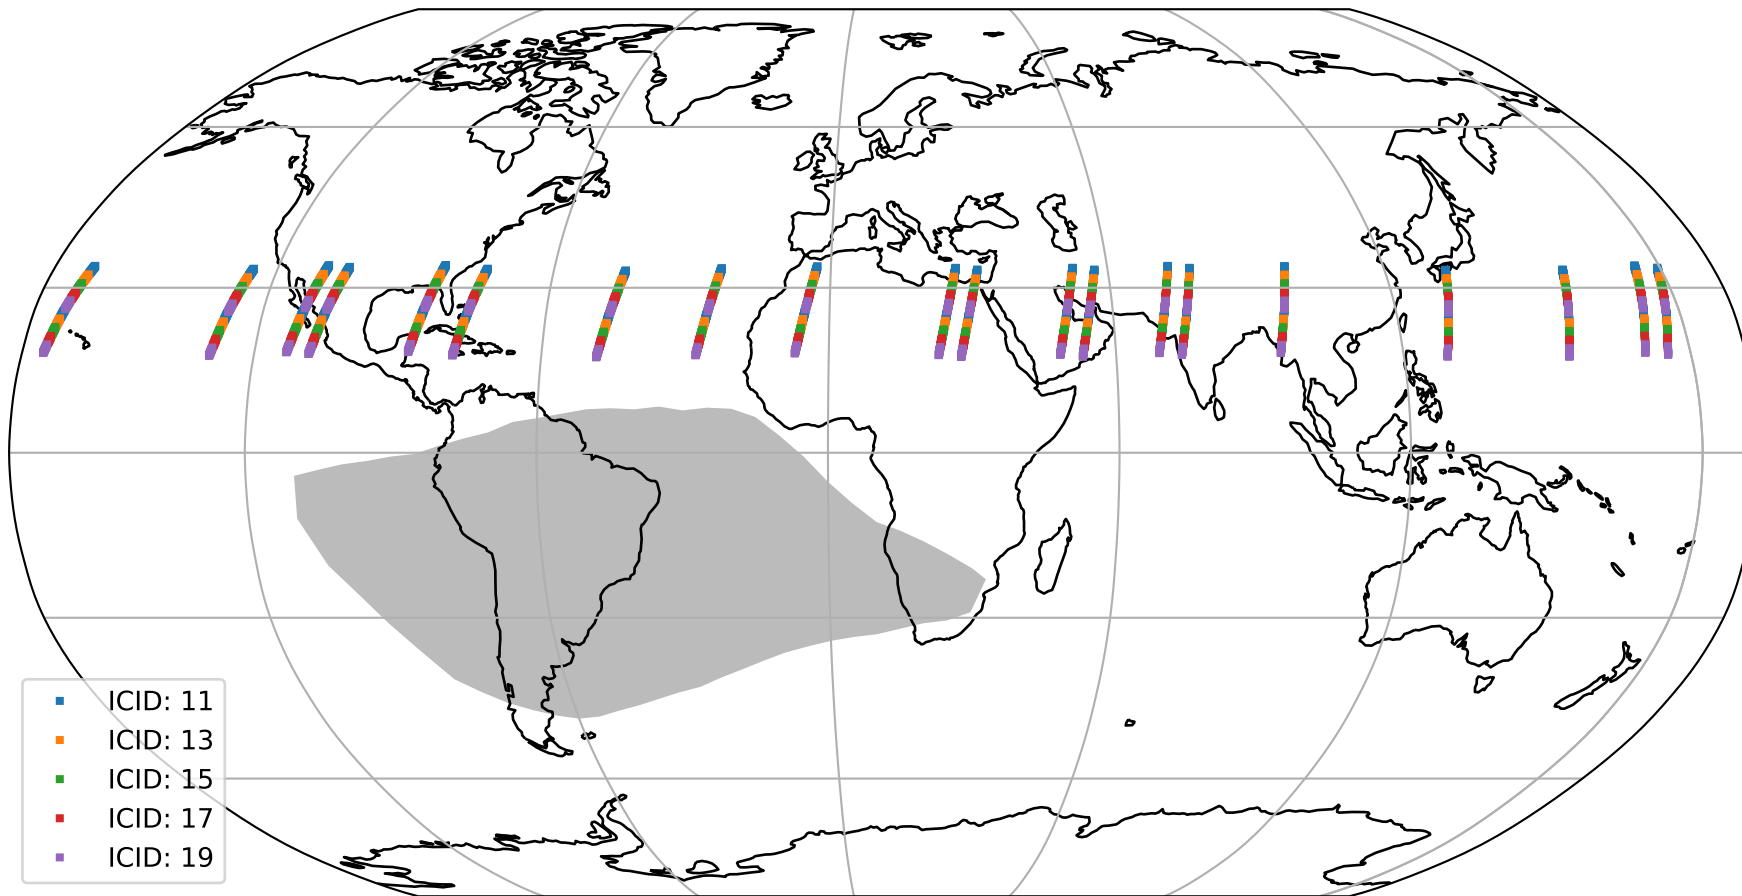

Tropomi SWIR offset (official)

orbits : 20 in [22312, 22357]
coverage : 2022-02-02 / 2022-02-05
median : 0.52594 V
spread : 0.035915 V
created : 2023-08-21T15:11:26

value detector map

Tropomi SWIR offset (official)

orbits : 20 in [22312, 22357]
coverage : 2022-02-02 / 2022-02-05
median : 27.176 μV
spread : 13.743 μV
created : 2023-08-21T15:11:27

Tropomi SWIR offset (official)

orbits : 20 in [22312, 22357]
coverage : 2022-02-02 / 2022-02-05
median : -0.073767 mV
spread : 0.40478 mV
created : 2023-08-21T15:11:27

value compared with SWIR offset CKD

Tropomi SWIR offset (official) ground-tracks of Sentinel-5P

orbits : 20 in [22312, 22357]
coverage : 2022-02-02 / 2022-02-05
created : 2023-08-21T15:11:28

Tropomi SWIR offset (official)

orbits : [2827, 22357]
coverage : 2018-04-30 / 2022-02-05
created : 2023-08-21T15:11:28

trend of detector median & temperatures