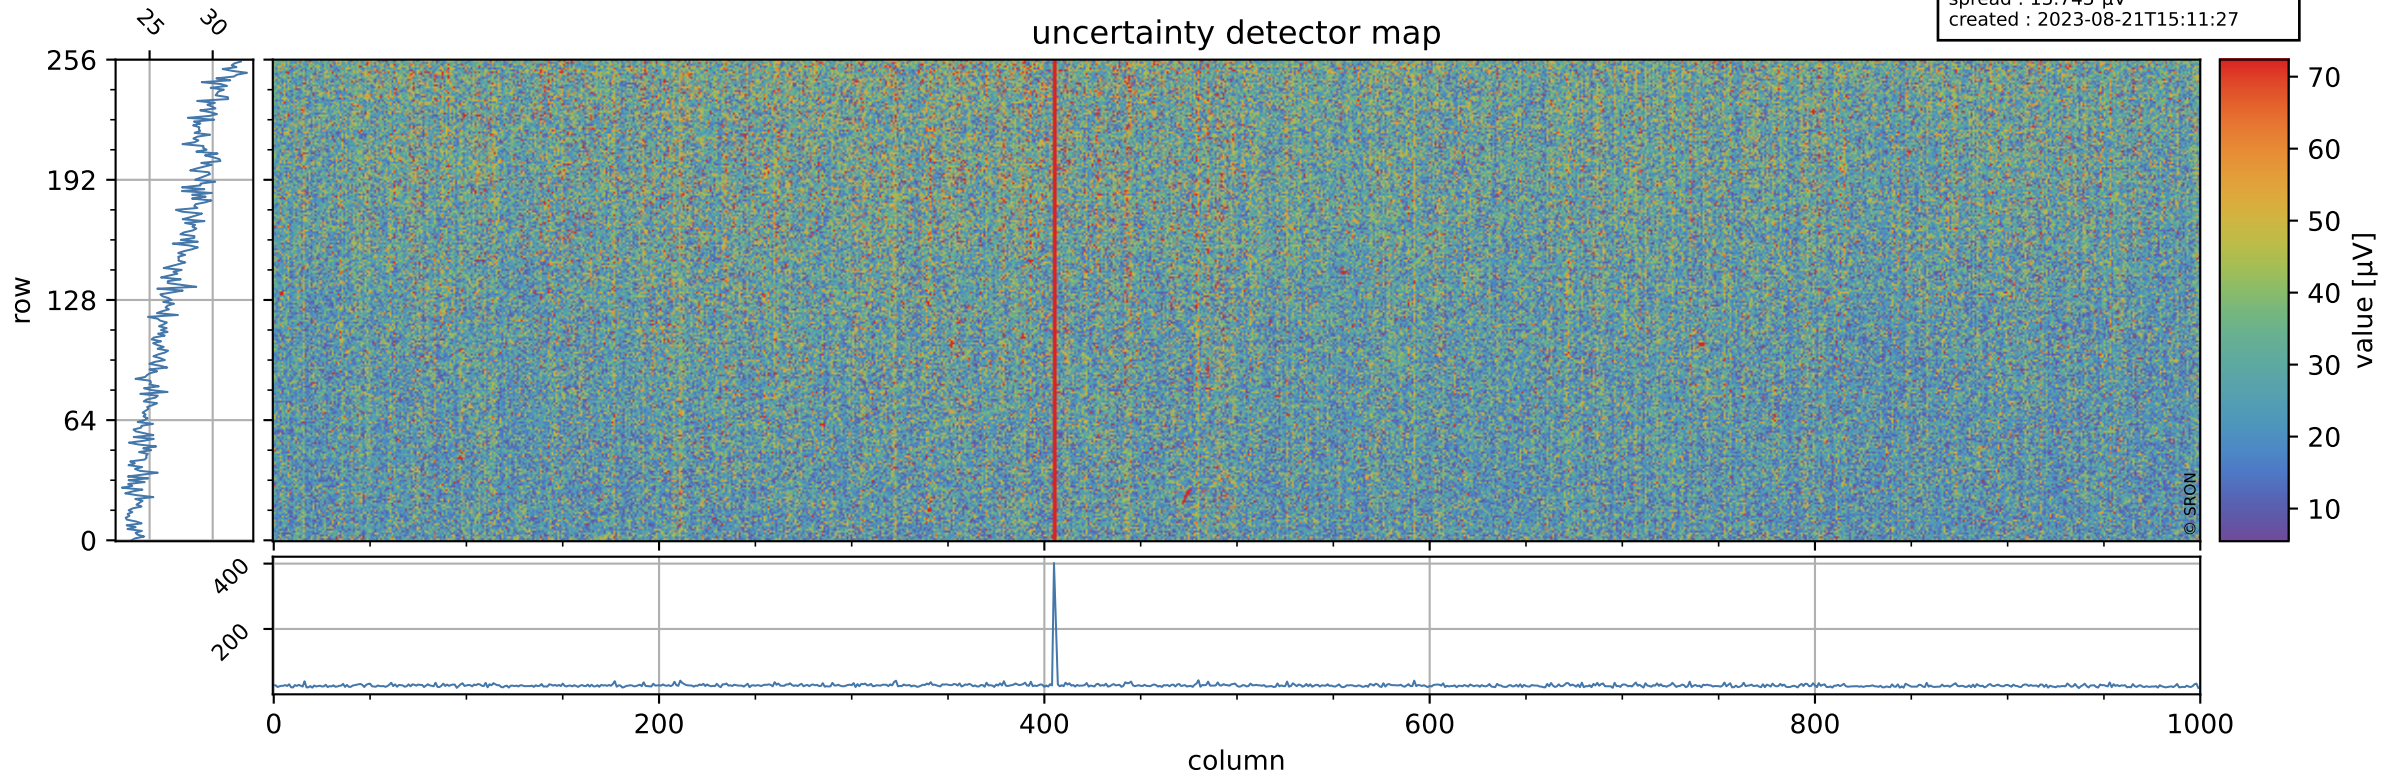

Tropomi SWIR offset (official)

orbits : 20 in [22312, 22357]
coverage : 2022-02-02 / 2022-02-05
median : 0.52594 V
spread : 0.035915 V
created : 2023-08-21T15:11:26

value detector map

Tropomi SWIR offset (official)

orbits : 20 in [22312, 22357]
coverage : 2022-02-02 / 2022-02-05
median : 27.176 μV
spread : 13.743 μV
created : 2023-08-21T15:11:27

Tropomi SWIR offset (official)

orbits : 20 in [22312, 22357]
coverage : 2022-02-02 / 2022-02-05
median : -0.073767 mV
spread : 0.40478 mV
created : 2023-08-21T15:11:27

value compared with SWIR offset CKD

Tropomi SWIR offset (official) ground-tracks of Sentinel-5P

orbits : 20 in [22312, 22357]
coverage : 2022-02-02 / 2022-02-05
created : 2023-08-21T15:11:28

Tropomi SWIR offset (official)

orbits : [2827, 22357]
coverage : 2018-04-30 / 2022-02-05
created : 2023-08-21T15:11:28

trend of detector median & temperatures