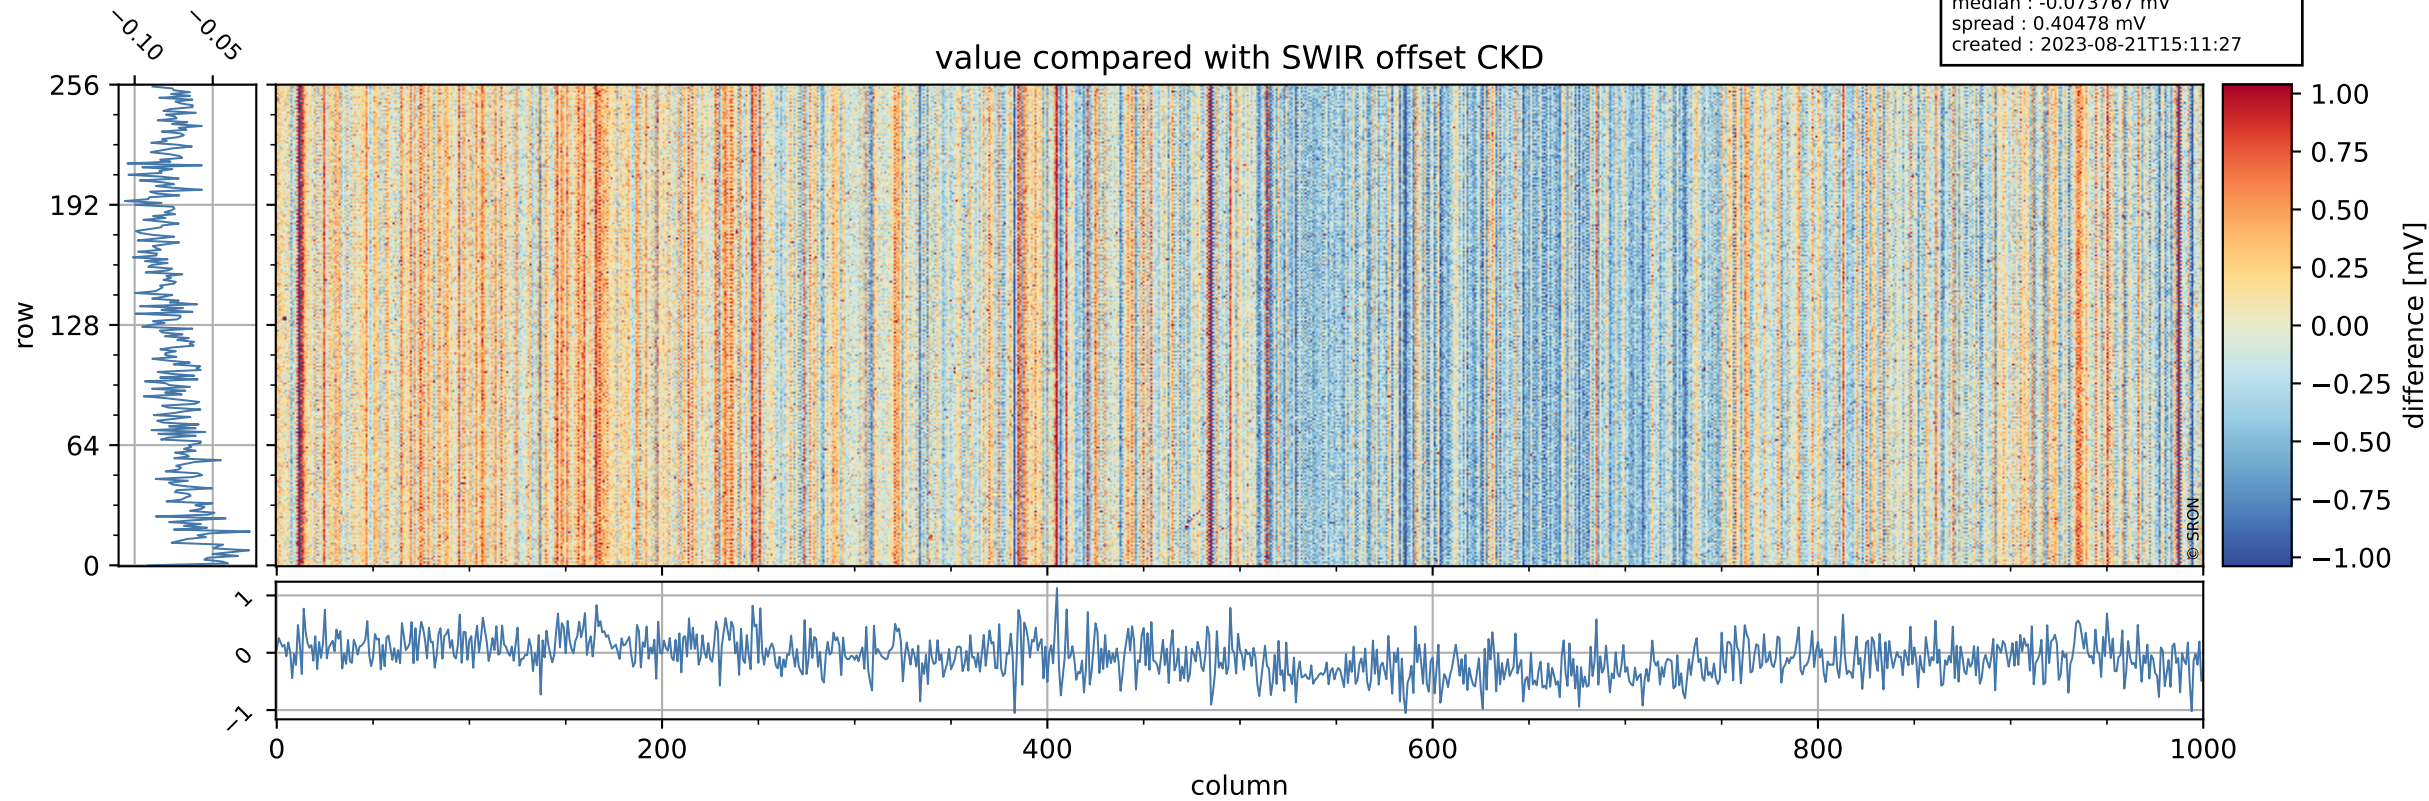

Tropomi SWIR offset (official)

orbits : 20 in [22312, 22357]
coverage : 2022-02-02 / 2022-02-05
median : 0.52594 V
spread : 0.035915 V
created : 2023-08-21T15:11:26

value detector map

Tropomi SWIR offset (official)

orbits : 20 in [22312, 22357]
coverage : 2022-02-02 / 2022-02-05
median : 27.176 μV
spread : 13.743 μV
created : 2023-08-21T15:11:27

Tropomi SWIR offset (official)

orbits : 20 in [22312, 22357]
coverage : 2022-02-02 / 2022-02-05
median : -0.073767 mV
spread : 0.40478 mV
created : 2023-08-21T15:11:27

value compared with SWIR offset CKD

Tropomi SWIR offset (official) ground-tracks of Sentinel-5P

orbits : 20 in [22312, 22357]
coverage : 2022-02-02 / 2022-02-05
created : 2023-08-21T15:11:28

Tropomi SWIR offset (official)

orbits : [2827, 22357]
coverage : 2018-04-30 / 2022-02-05
created : 2023-08-21T15:11:28

trend of detector median & temperatures