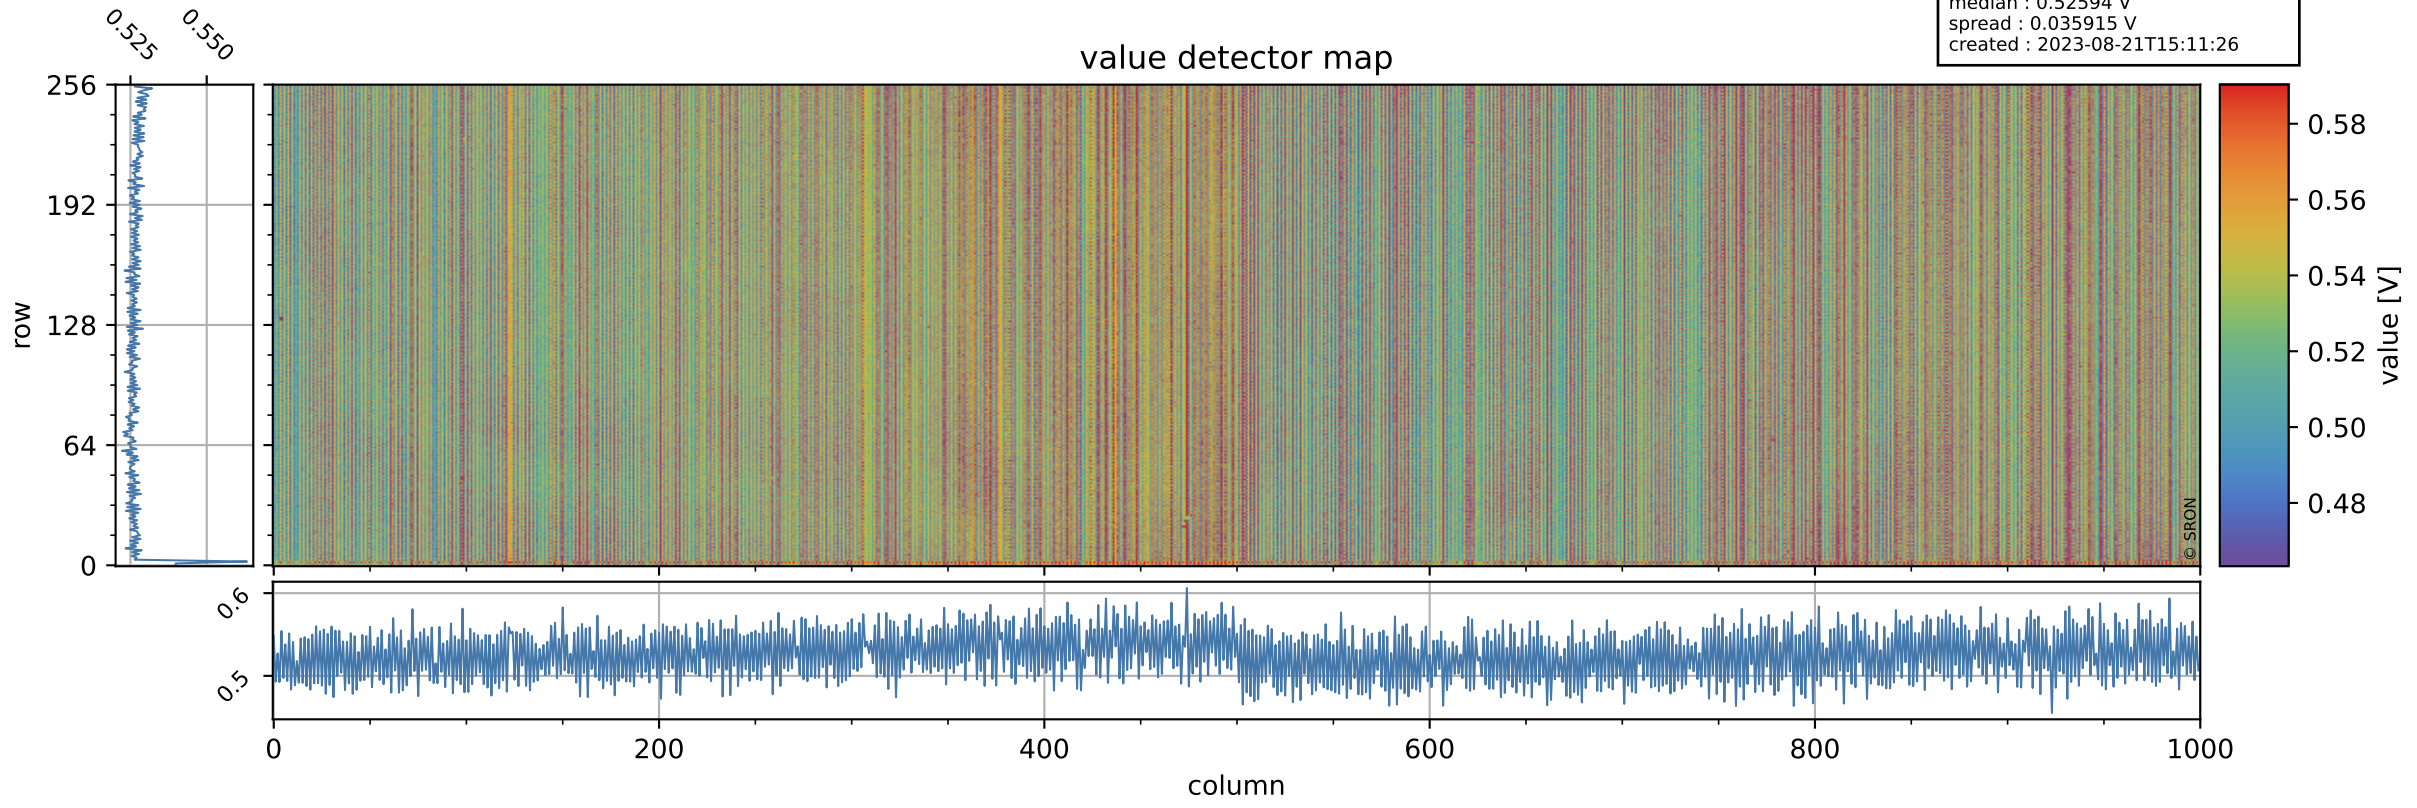

Tropomi SWIR offset (official)

orbits : 20 in [22312, 22357]
coverage : 2022-02-02 / 2022-02-05
median : 0.52594 V
spread : 0.035915 V
created : 2023-08-21T15:11:26

value detector map

Tropomi SWIR offset (official)

orbits : 20 in [22312, 22357]
coverage : 2022-02-02 / 2022-02-05
median : 27.176 μV
spread : 13.743 μV
created : 2023-08-21T15:11:27

Tropomi SWIR offset (official)

orbits : 20 in [22312, 22357]
coverage : 2022-02-02 / 2022-02-05
median : -0.073767 mV
spread : 0.40478 mV
created : 2023-08-21T15:11:27

value compared with SWIR offset CKD

Tropomi SWIR offset (official) ground-tracks of Sentinel-5P

orbits : 20 in [22312, 22357]
coverage : 2022-02-02 / 2022-02-05
created : 2023-08-21T15:11:28

Tropomi SWIR offset (official)

orbits : [2827, 22357]
coverage : 2018-04-30 / 2022-02-05
created : 2023-08-21T15:11:28

trend of detector median & temperatures