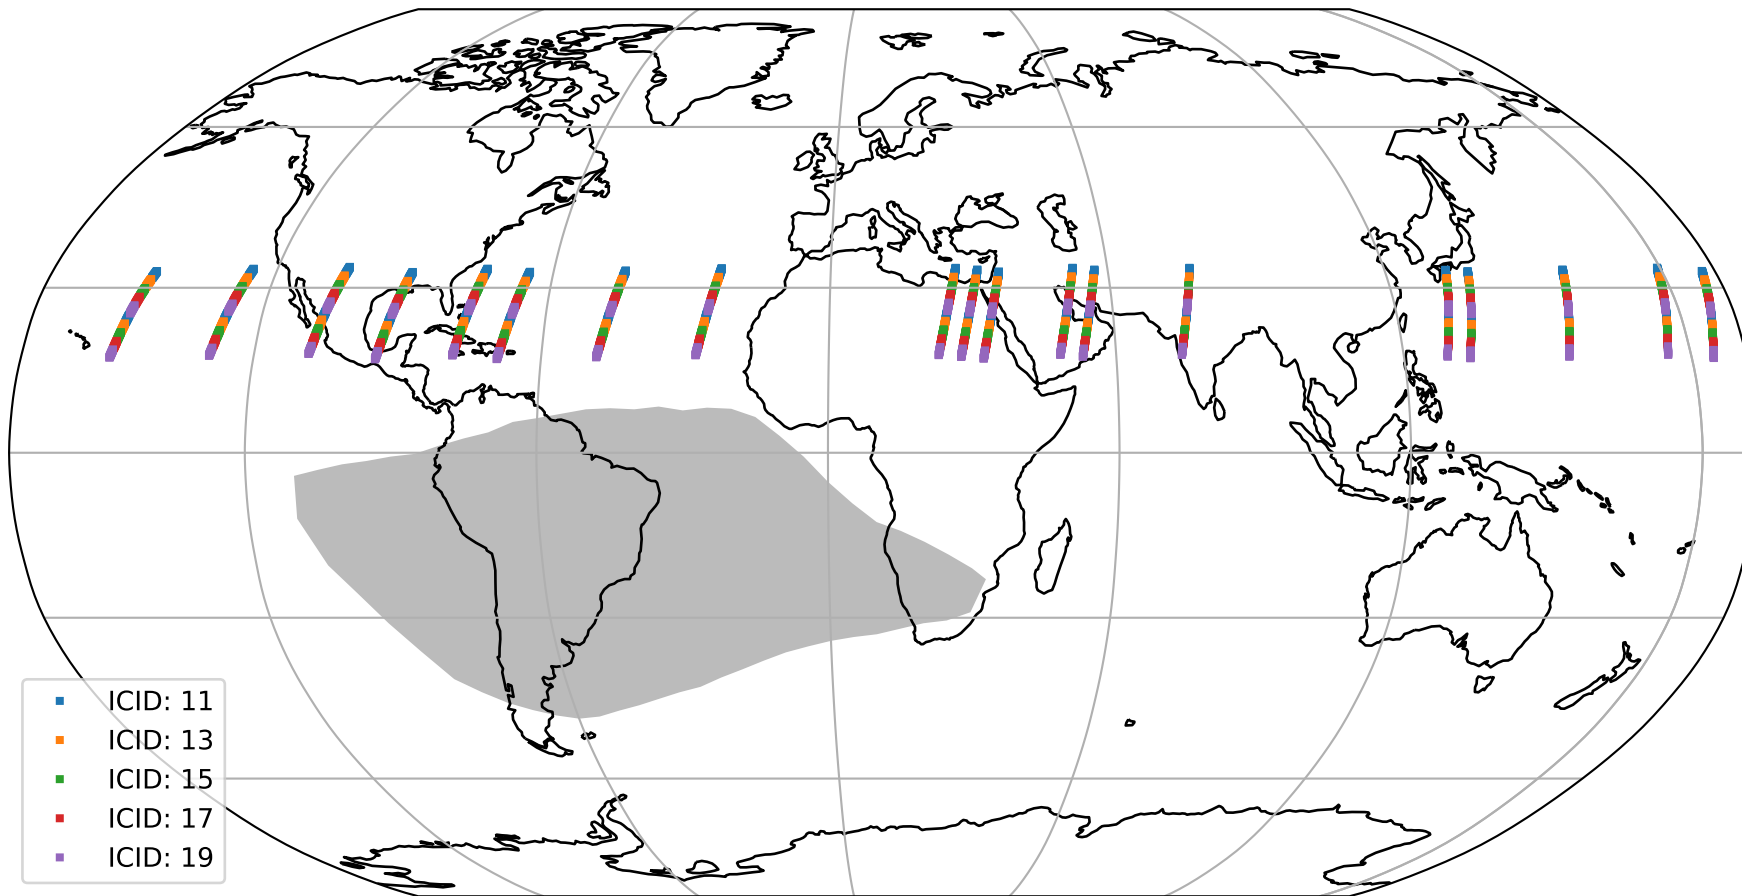

Tropomi SWIR offset (official)

orbits : 19 in [22327, 22372]
coverage : 2022-02-03 / 2022-02-06
median : 0.52594 V
spread : 0.035916 V
created : 2023-08-21T15:11:30

value detector map

Tropomi SWIR offset (official)

orbits : 19 in [22327, 22372]
coverage : 2022-02-03 / 2022-02-06
median : 27.254 μV
spread : 13.83 μV
created : 2023-08-21T15:11:30

Tropomi SWIR offset (official)

orbits : 19 in [22327, 22372]
coverage : 2022-02-03 / 2022-02-06
median : -0.074193 mV
spread : 0.40738 mV
created : 2023-08-21T15:11:31

value compared with SWIR offset CKD

Tropomi SWIR offset (official) ground-tracks of Sentinel-5P

orbits : 19 in [22327, 22372]
coverage : 2022-02-03 / 2022-02-06
created : 2023-08-21T15:11:31

Tropomi SWIR offset (official)

orbits : [2827, 22372]
coverage : 2018-04-30 / 2022-02-06
created : 2023-08-21T15:11:32

trend of detector median & temperatures