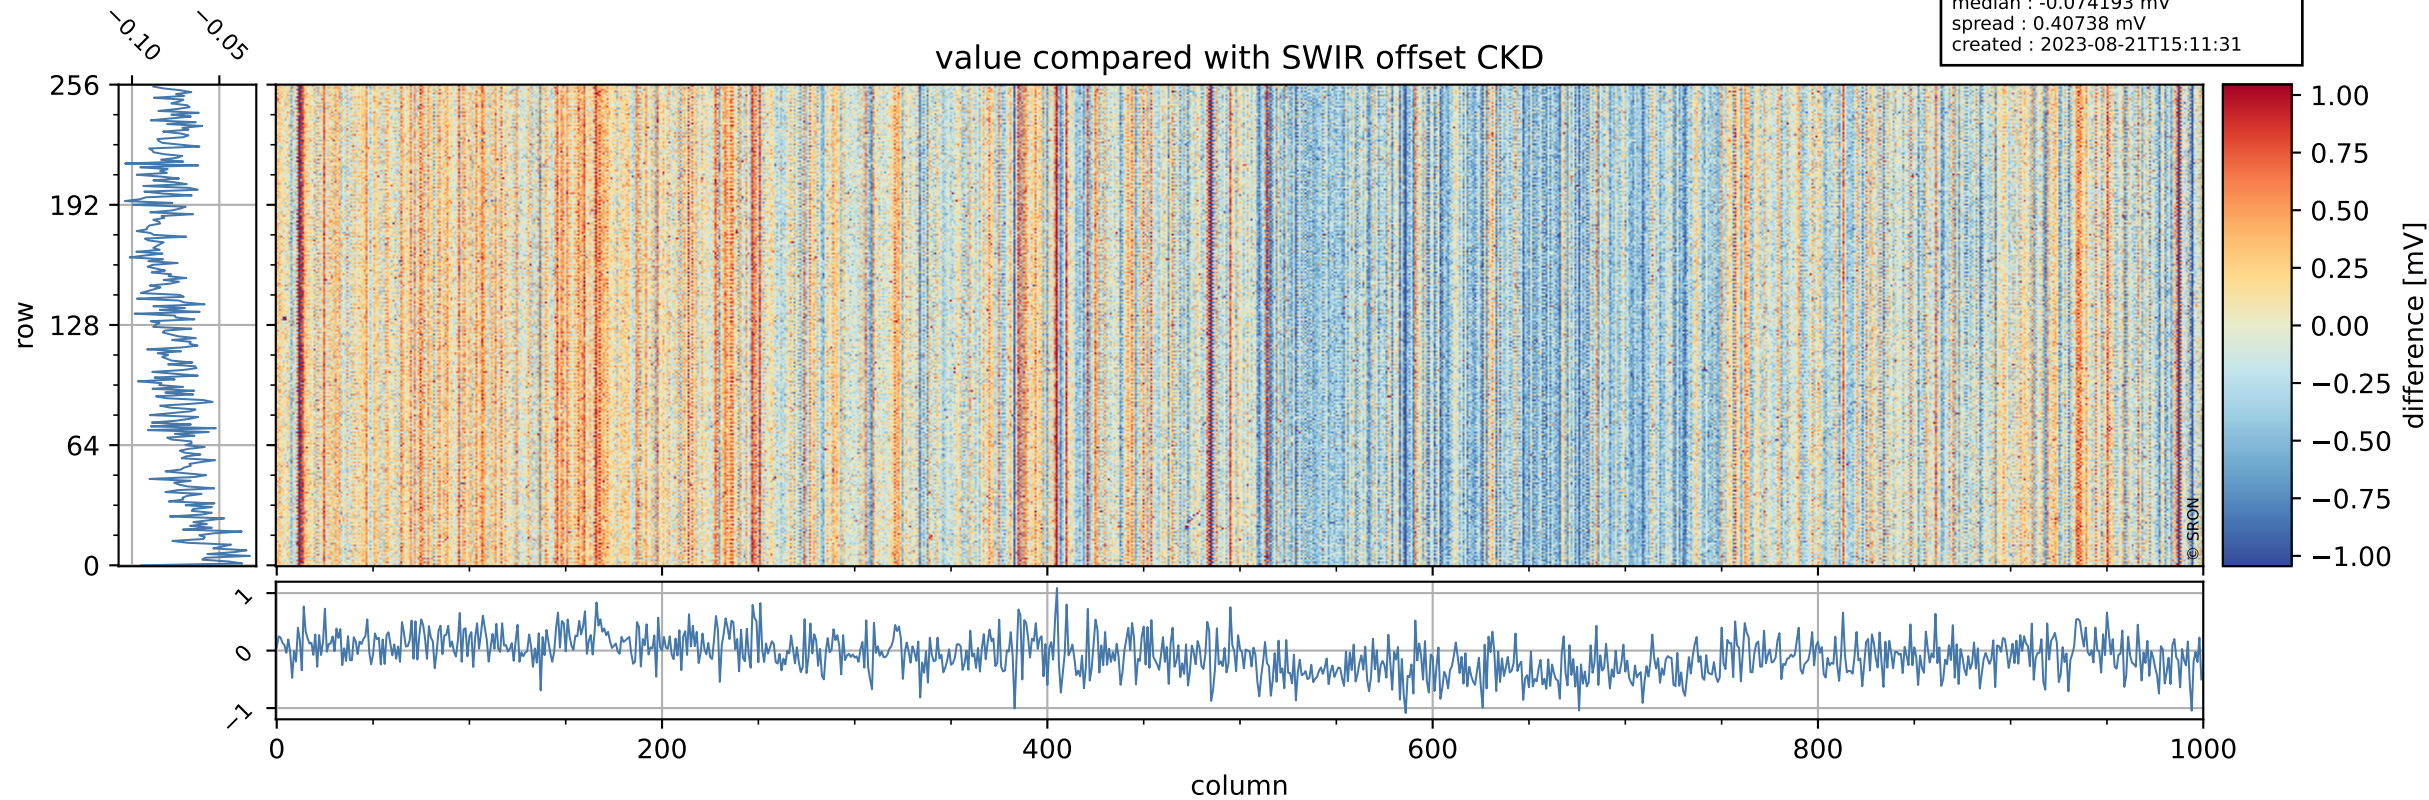

Tropomi SWIR offset (official)

orbits : 19 in [22327, 22372]
coverage : 2022-02-03 / 2022-02-06
median : 0.52594 V
spread : 0.035916 V
created : 2023-08-21T15:11:30

value detector map

Tropomi SWIR offset (official)

orbits : 19 in [22327, 22372]
coverage : 2022-02-03 / 2022-02-06
median : 27.254 μV
spread : 13.83 μV
created : 2023-08-21T15:11:30

Tropomi SWIR offset (official)

orbits : 19 in [22327, 22372]
coverage : 2022-02-03 / 2022-02-06
median : -0.074193 mV
spread : 0.40738 mV
created : 2023-08-21T15:11:31

value compared with SWIR offset CKD

Tropomi SWIR offset (official) ground-tracks of Sentinel-5P

orbits : 19 in [22327, 22372]
coverage : 2022-02-03 / 2022-02-06
created : 2023-08-21T15:11:31

Tropomi SWIR offset (official)

orbits : [2827, 22372]
coverage : 2018-04-30 / 2022-02-06
created : 2023-08-21T15:11:32

trend of detector median & temperatures