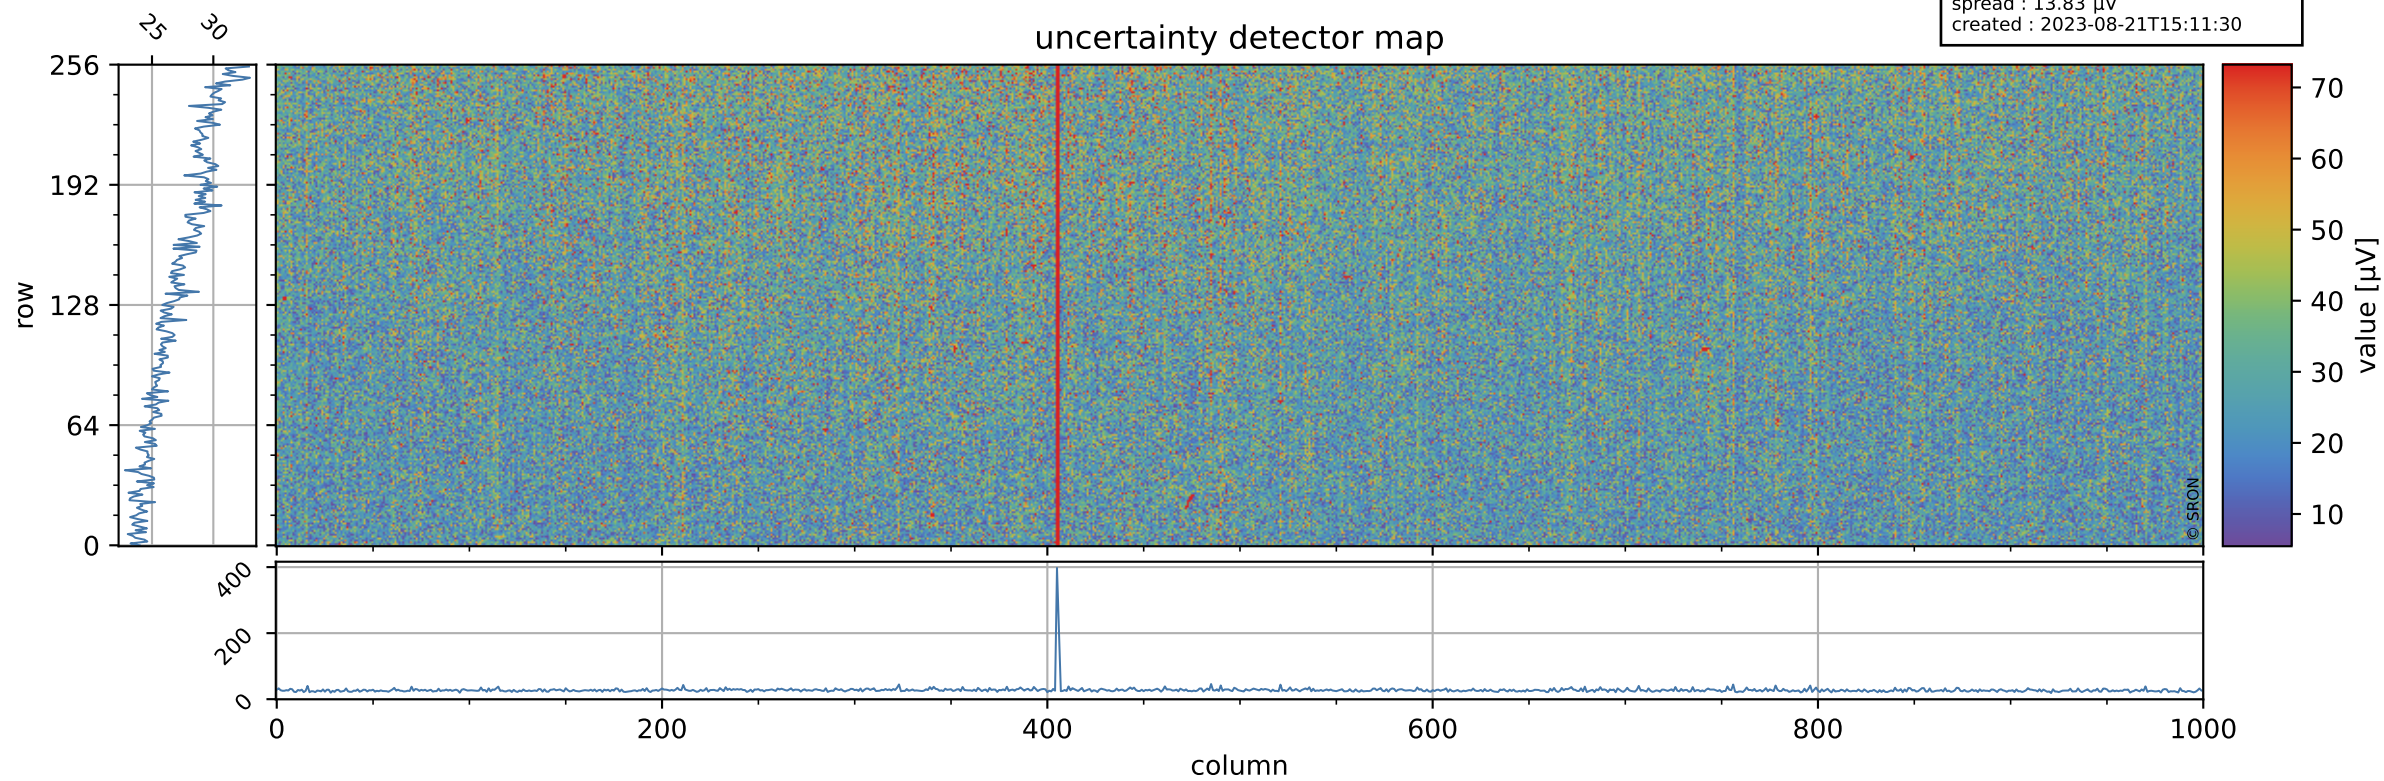

Tropomi SWIR offset (official)

orbits : 19 in [22327, 22372]
coverage : 2022-02-03 / 2022-02-06
median : 0.52594 V
spread : 0.035916 V
created : 2023-08-21T15:11:30

value detector map

Tropomi SWIR offset (official)

orbits : 19 in [22327, 22372]
coverage : 2022-02-03 / 2022-02-06
median : 27.254 μV
spread : 13.83 μV
created : 2023-08-21T15:11:30

Tropomi SWIR offset (official)

orbits : 19 in [22327, 22372]
coverage : 2022-02-03 / 2022-02-06
median : -0.074193 mV
spread : 0.40738 mV
created : 2023-08-21T15:11:31

value compared with SWIR offset CKD

Tropomi SWIR offset (official) ground-tracks of Sentinel-5P

orbits : 19 in [22327, 22372]
coverage : 2022-02-03 / 2022-02-06
created : 2023-08-21T15:11:31

Tropomi SWIR offset (official)

orbits : [2827, 22372]
coverage : 2018-04-30 / 2022-02-06
created : 2023-08-21T15:11:32

trend of detector median & temperatures