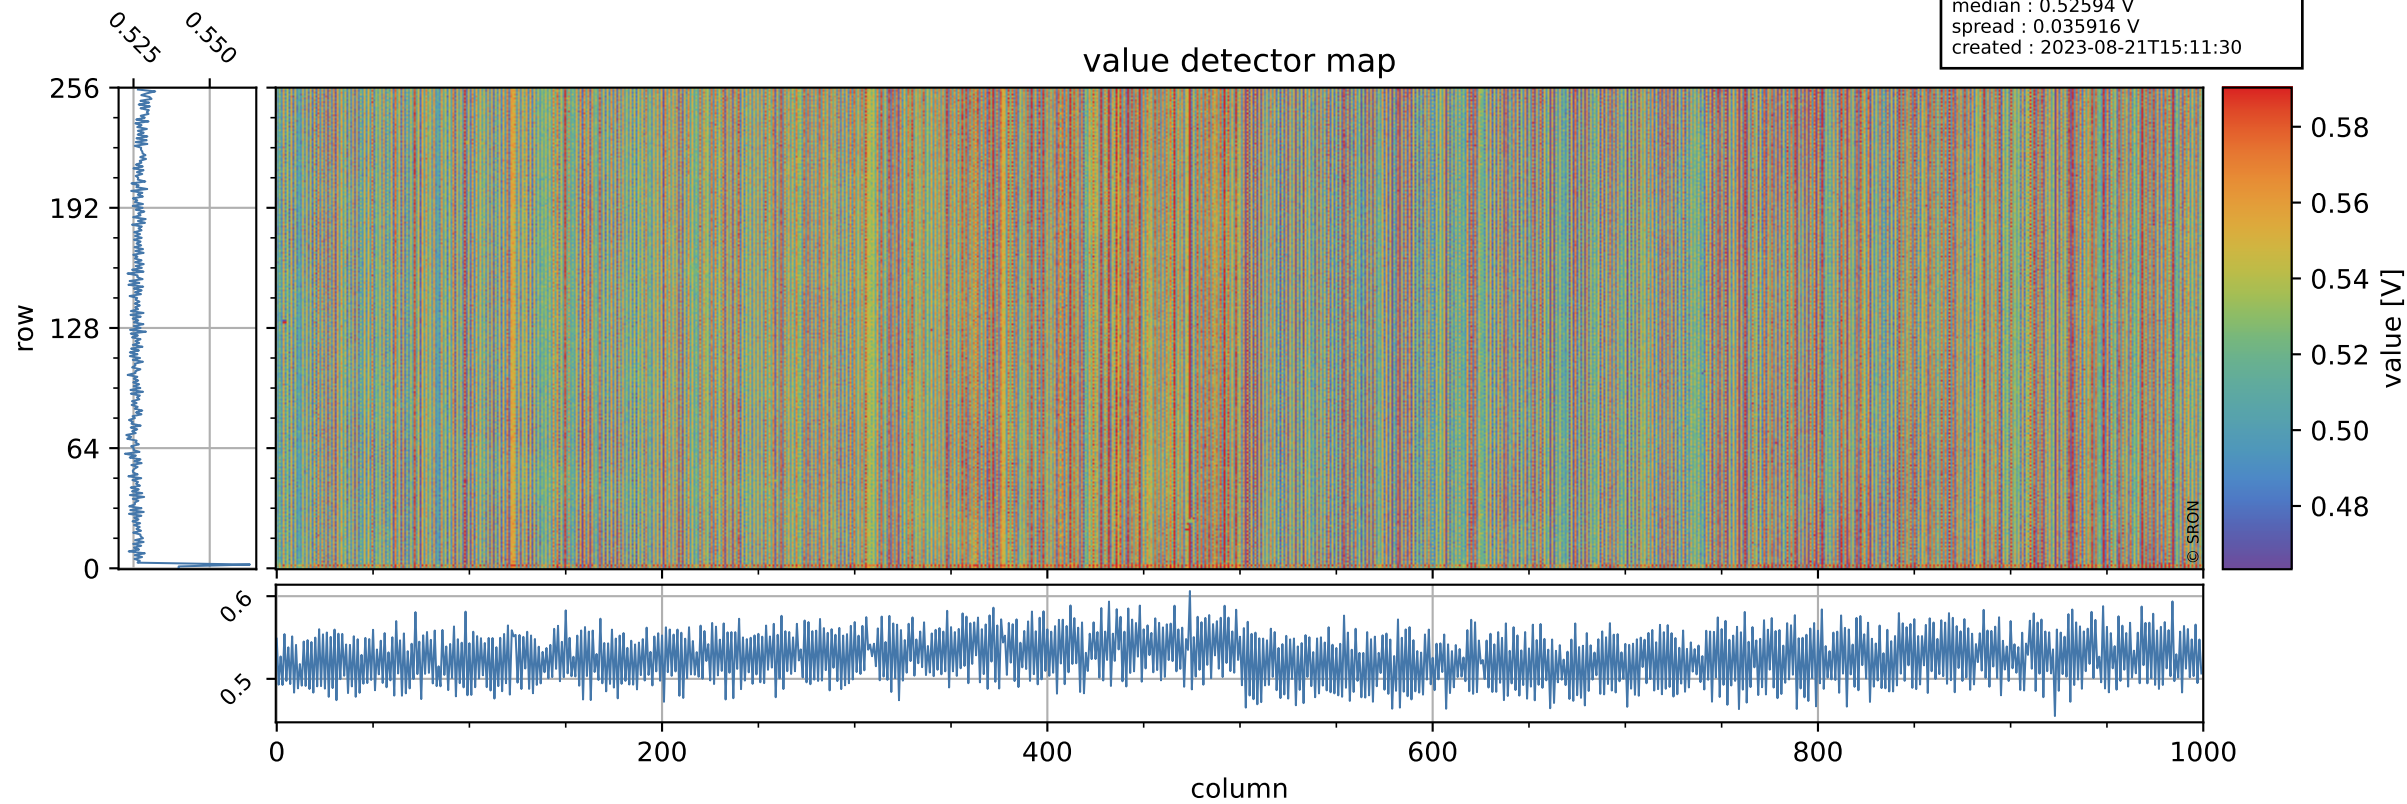

Tropomi SWIR offset (official)

orbits : 19 in [22327, 22372]
coverage : 2022-02-03 / 2022-02-06
median : 0.52594 V
spread : 0.035916 V
created : 2023-08-21T15:11:30

value detector map

Tropomi SWIR offset (official)

orbits : 19 in [22327, 22372]
coverage : 2022-02-03 / 2022-02-06
median : 27.254 μV
spread : 13.83 μV
created : 2023-08-21T15:11:30

Tropomi SWIR offset (official)

orbits : 19 in [22327, 22372]
coverage : 2022-02-03 / 2022-02-06
median : -0.074193 mV
spread : 0.40738 mV
created : 2023-08-21T15:11:31

value compared with SWIR offset CKD

Tropomi SWIR offset (official) ground-tracks of Sentinel-5P

orbits : 19 in [22327, 22372]
coverage : 2022-02-03 / 2022-02-06
created : 2023-08-21T15:11:31

Tropomi SWIR offset (official)

orbits : [2827, 22372]
coverage : 2018-04-30 / 2022-02-06
created : 2023-08-21T15:11:32

trend of detector median & temperatures